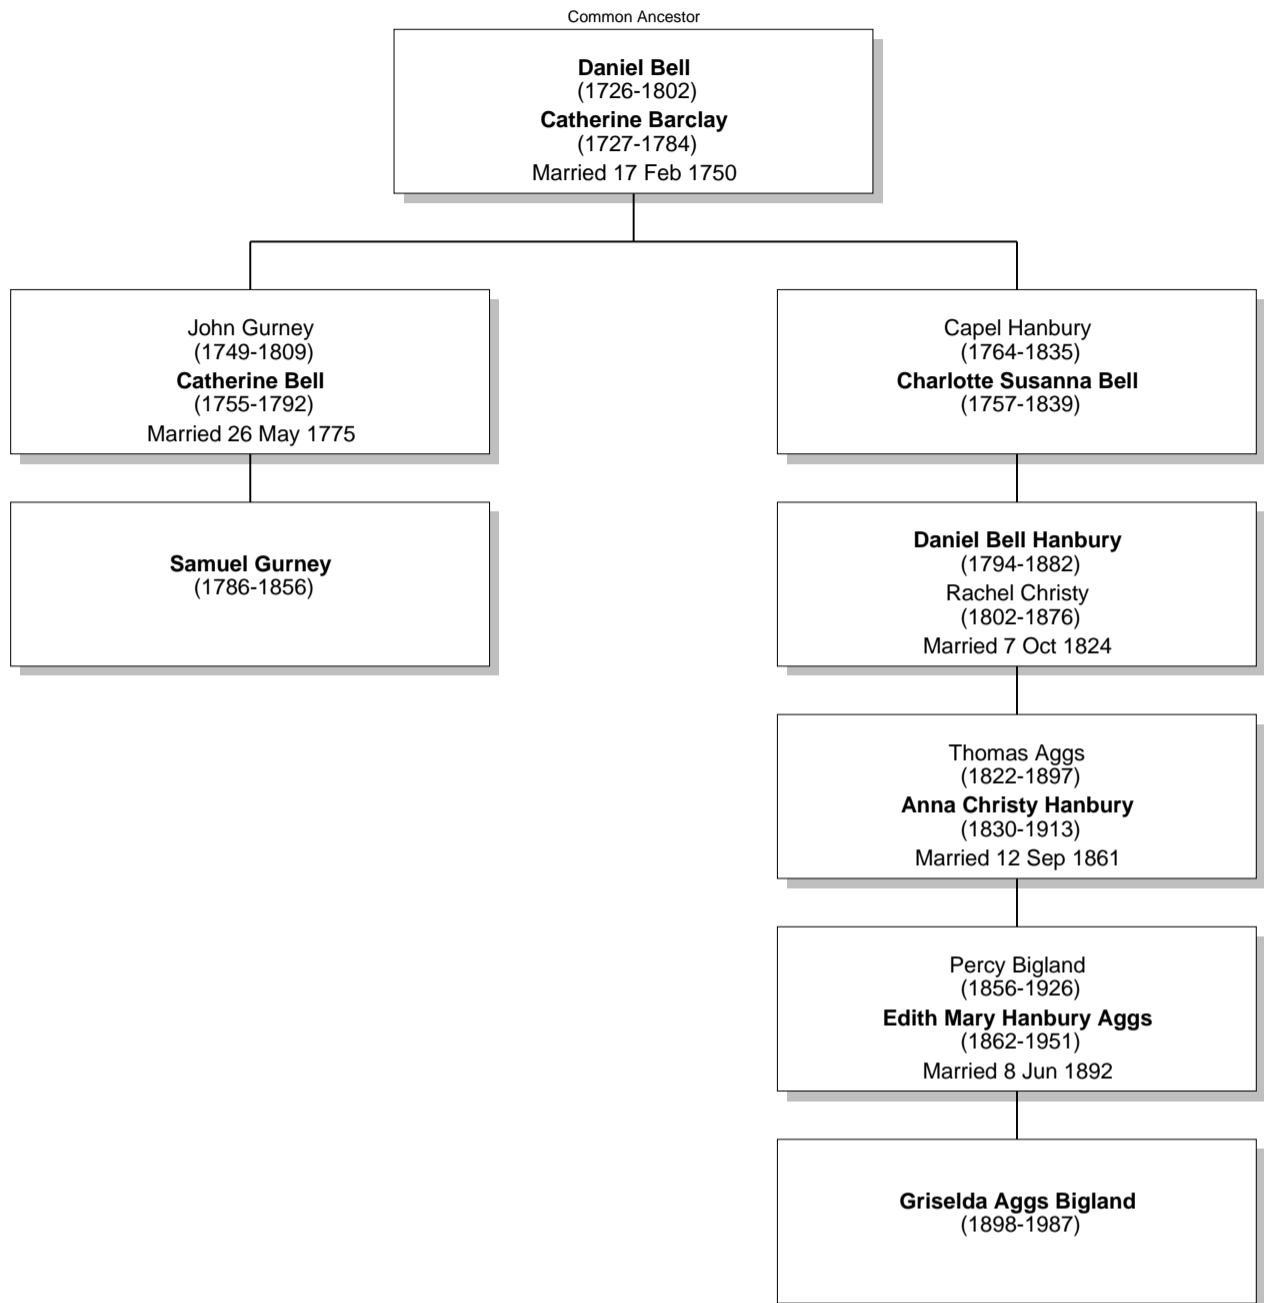

Relationship Chart

Griselda Aggs Bigland is the 1st cousin 3 times removed * of Samuel Gurney

Relationship Chart

Griselda Aggs Bigland is the 2nd cousin 3 times removed * of Samuel Gurney

Relationship Chart

Griselda Aggs Bigland is the 3rd cousin 3 times removed * of Samuel Gurney