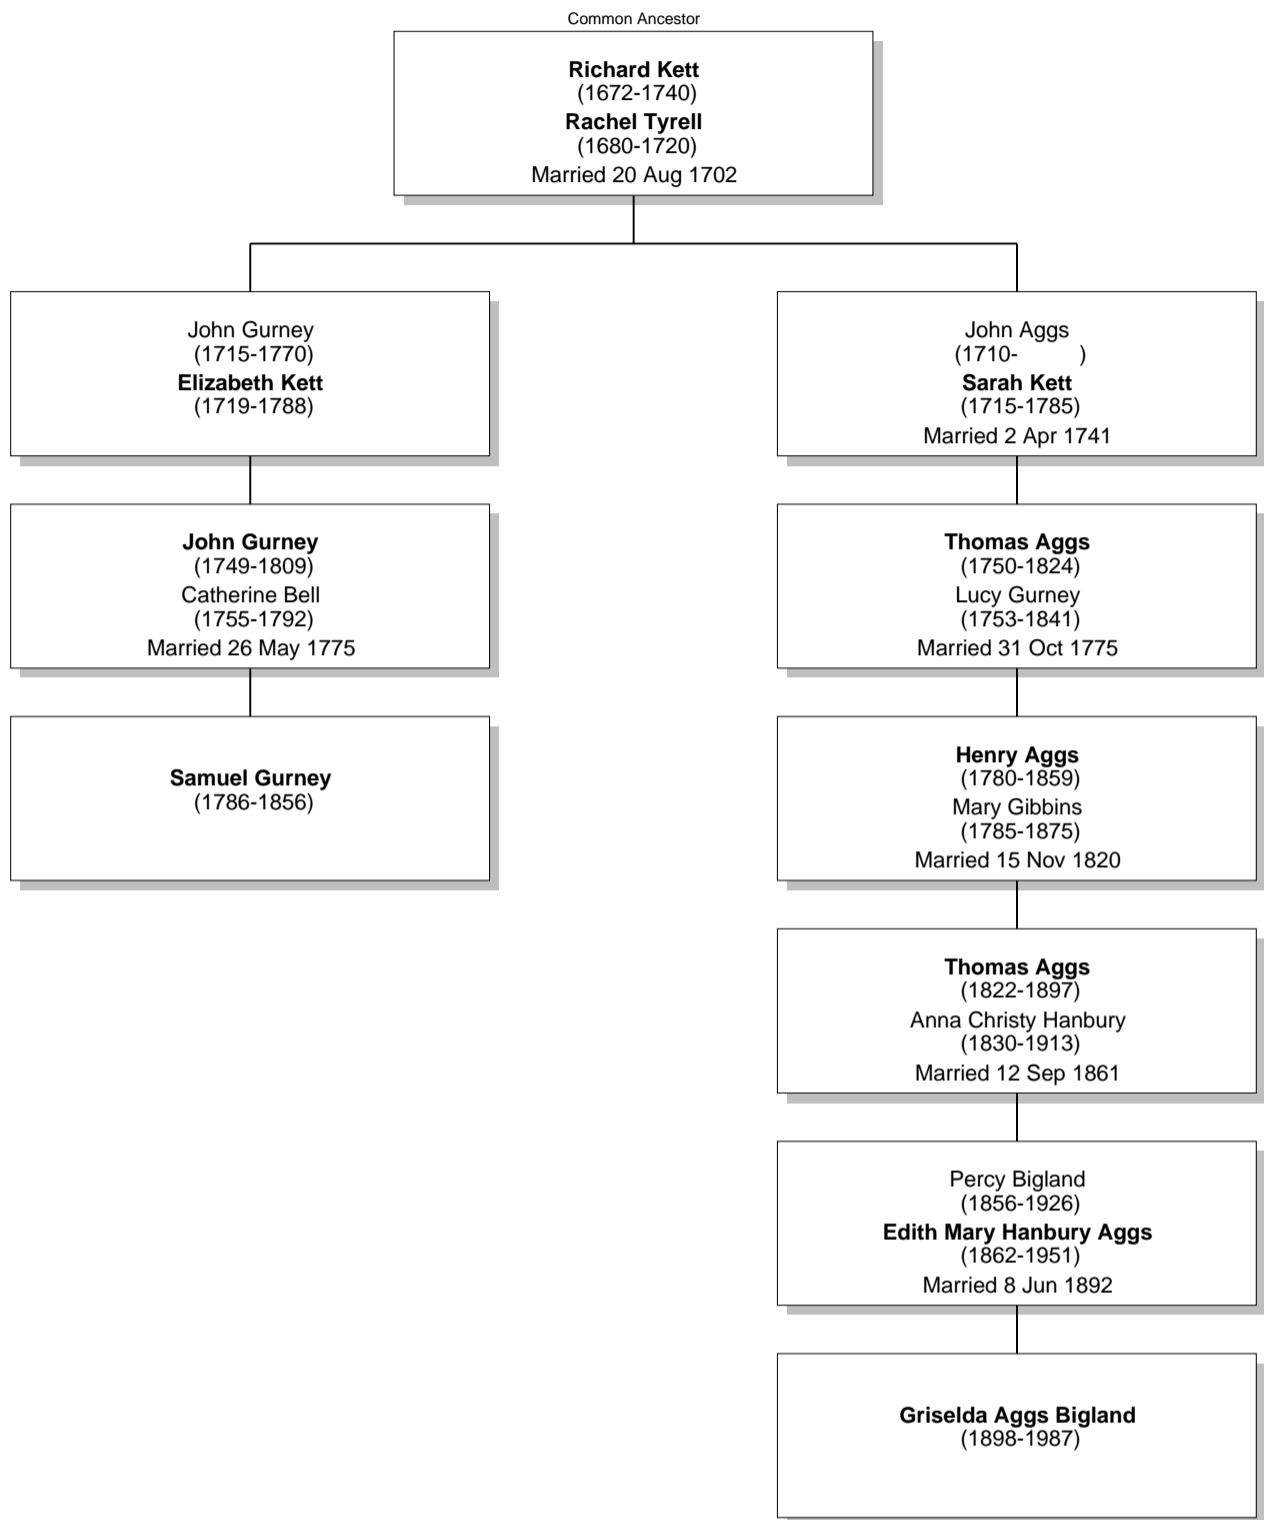

Relationship Chart

Griselda Aggs Bigland is the 1st cousin 3 times removed * of Samuel Gurney

Relationship Chart

Griselda Aggs Bigland is the 2nd cousin 3 times removed * of Samuel Gurney

Relationship Chart

Griselda Aggs Bigland is the 3rd cousin 3 times removed * of Samuel Gurney