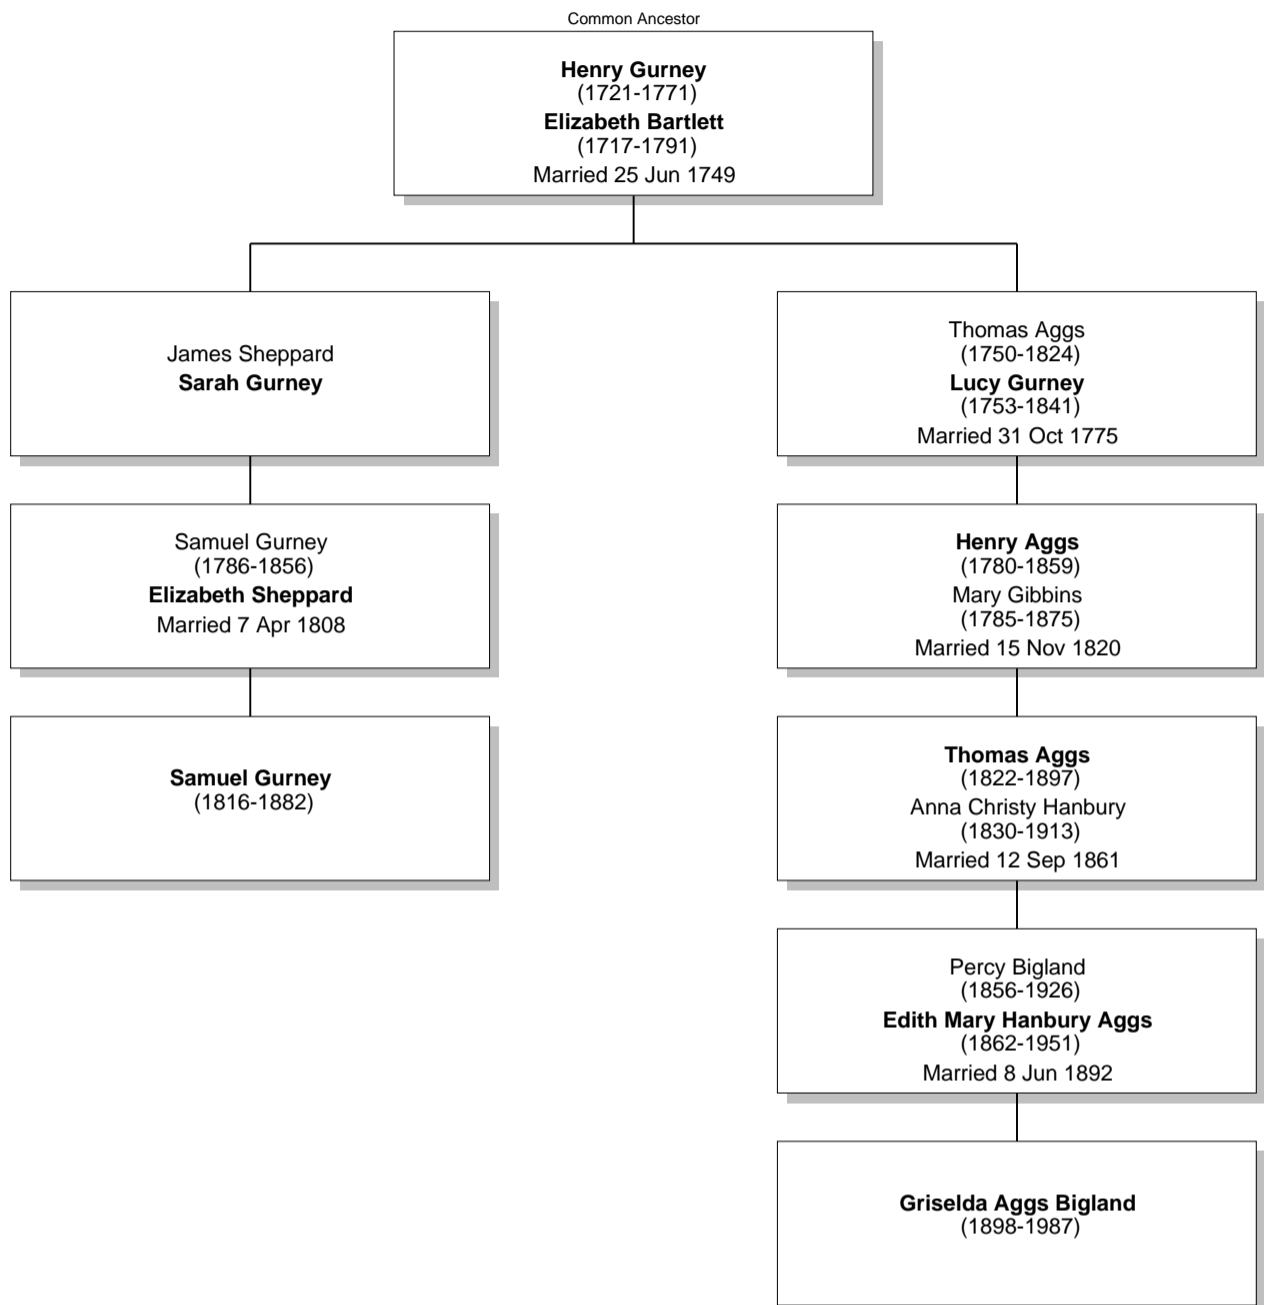

Relationship Chart

Griselda Aggs Bigland is the 2nd cousin twice removed * of Samuel Gurney

Relationship Chart

Griselda Aggs Bigland is the 2nd cousin twice removed * of Samuel Gurney

Relationship Chart

Griselda Aggs Bigland is the 3rd cousin twice removed * of Samuel Gurney

Relationship Chart

Griselda Aggs Bigland is the 4th cousin twice removed * of Samuel Gurney

Common Ancestor