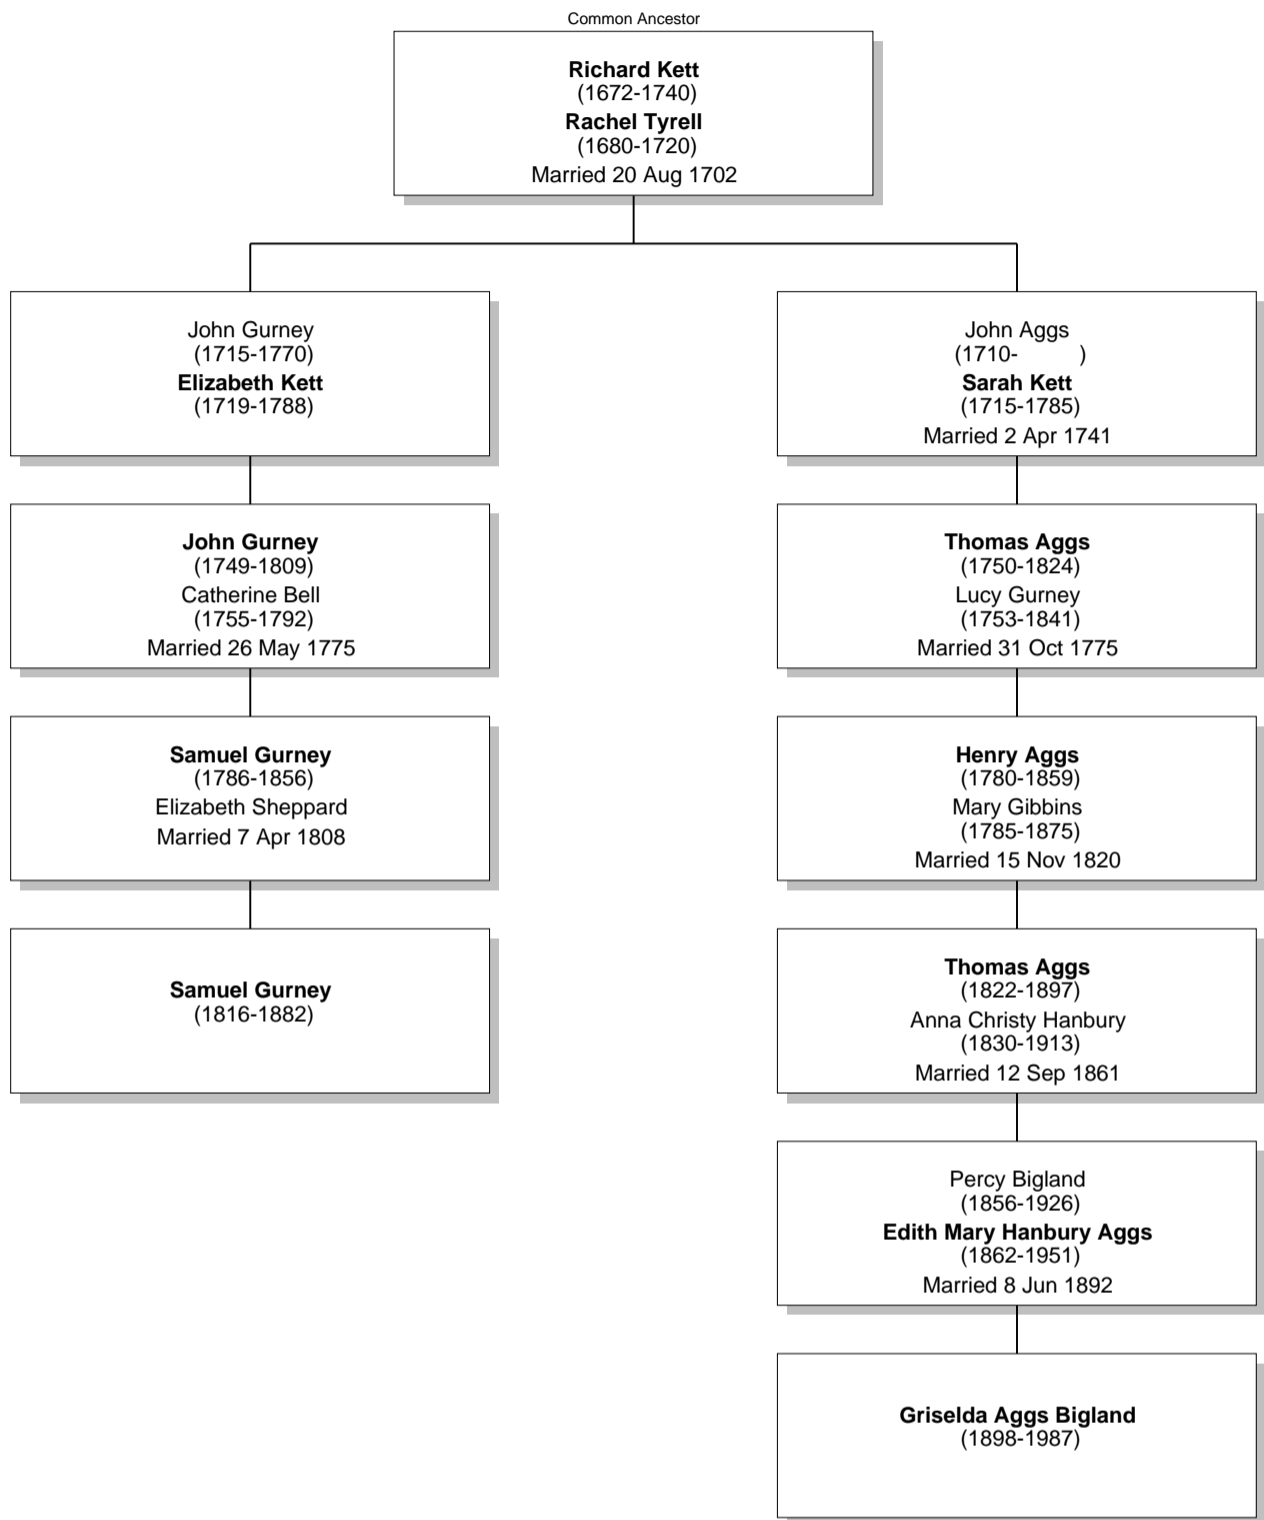

Relationship Chart

Griselda Aggs Bigland is the 2nd cousin twice removed * of Samuel Gurney

Relationship Chart

Griselda Aggs Bigland is the 2nd cousin twice removed * of Samuel Gurney

Relationship Chart

Griselda Aggs Bigland is the 3rd cousin twice removed * of Samuel Gurney

Relationship Chart

Griselda Aggs Bigland is the 4th cousin twice removed * of Samuel Gurney

Common Ancestor