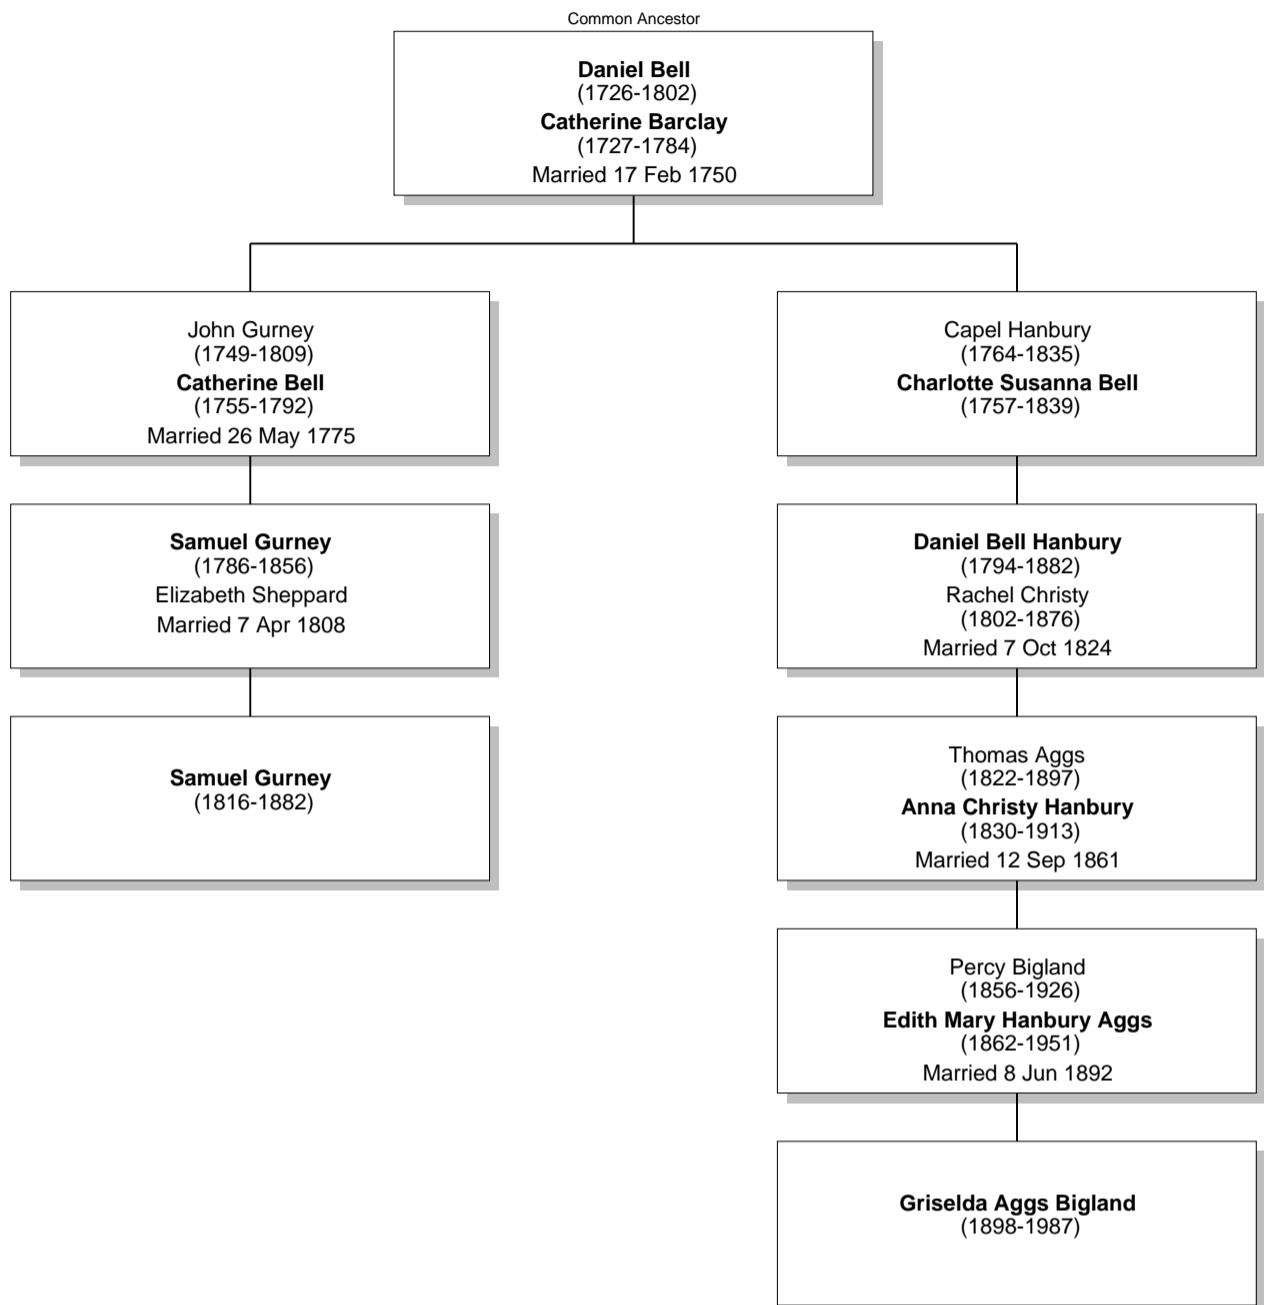

Relationship Chart

Griselda Aggs Bigland is the 2nd cousin twice removed * of Samuel Gurney

Relationship Chart

Griselda Aggs Bigland is the 2nd cousin twice removed * of Samuel Gurney

Relationship Chart

Griselda Aggs Bigland is the 3rd cousin twice removed * of Samuel Gurney

Relationship Chart

Griselda Aggs Bigland is the 4th cousin twice removed * of Samuel Gurney

Common Ancestor