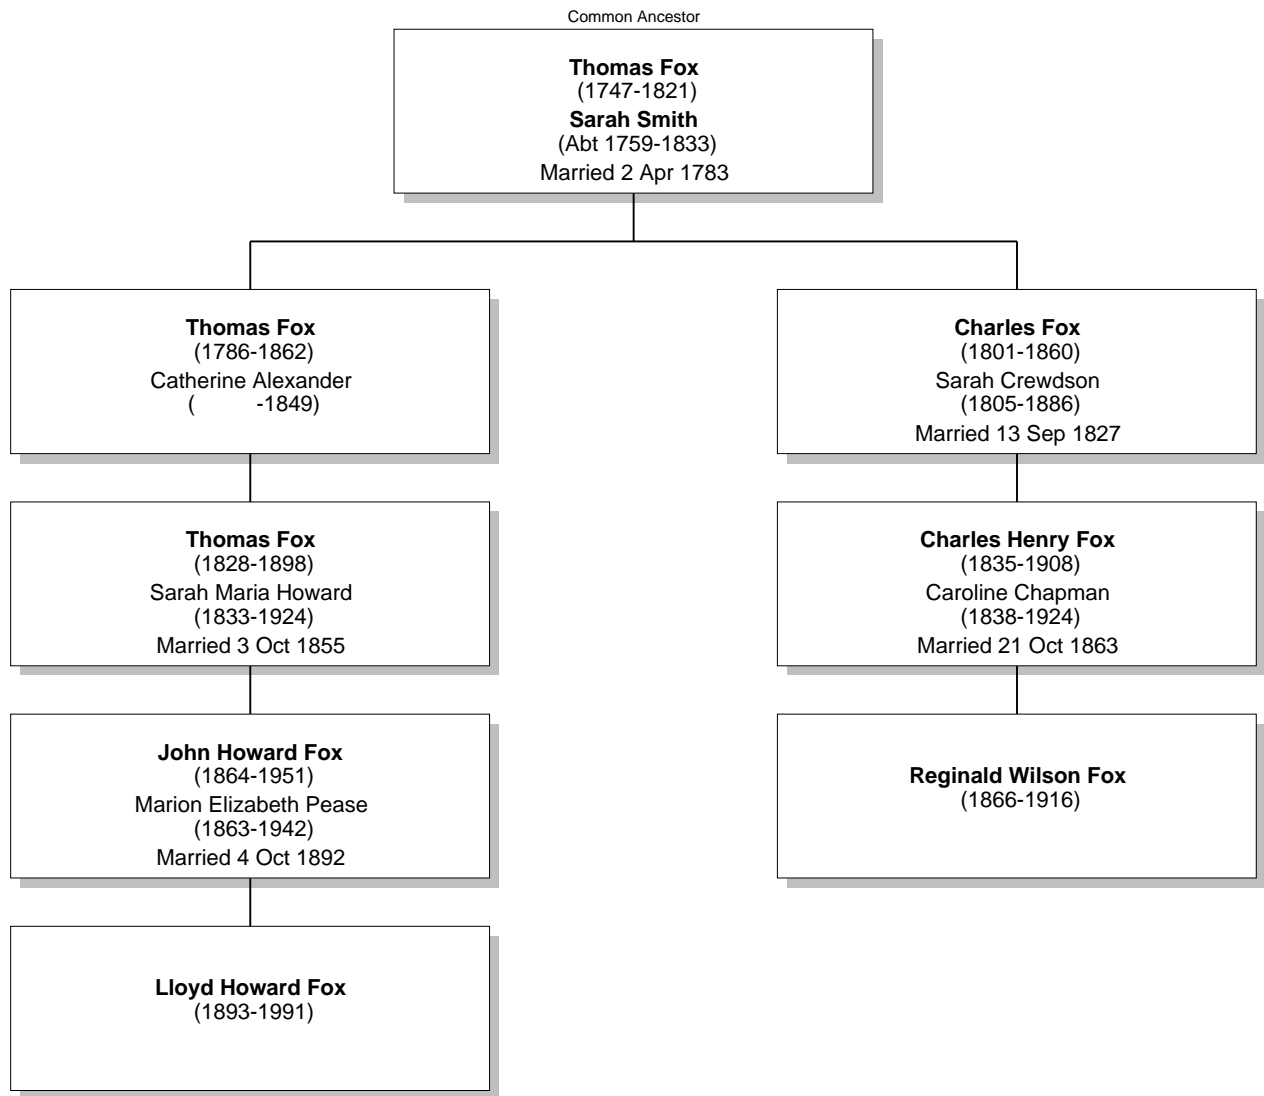

Relationship Chart

Reginald Wilson Fox is the 2nd cousin once removed of Lloyd Howard Fox

Relationship Chart

Reginald Wilson Fox is the 2nd cousin once removed of Lloyd Howard Fox

Relationship Chart

Reginald Wilson Fox is the 3rd cousin once removed of Lloyd Howard Fox

Relationship Chart

Reginald Wilson Fox is the 4th cousin of Lloyd Howard Fox

Common Ancestor

Isaac Wilson
(1715-1785)
Rachel Wilson
(1720-1775)
Married 18 Feb 1740

John Whitwell
(1735-1782)
Dorothy Wilson
(1741-1774)
Married 4 Feb 1765

George Braithwaite
(1746-1812)
Deborah Wilson
(1743-1821)
Married 13 May 1767

Edward Pease
(1767-1858)
Rachel Whitwell
(1774-1833)
Married 3 Nov 1796

William Dillworth Crewdson
(1774-1851)
Deborah Braithwaite
(1775-1844)
Married 9 Oct 1798