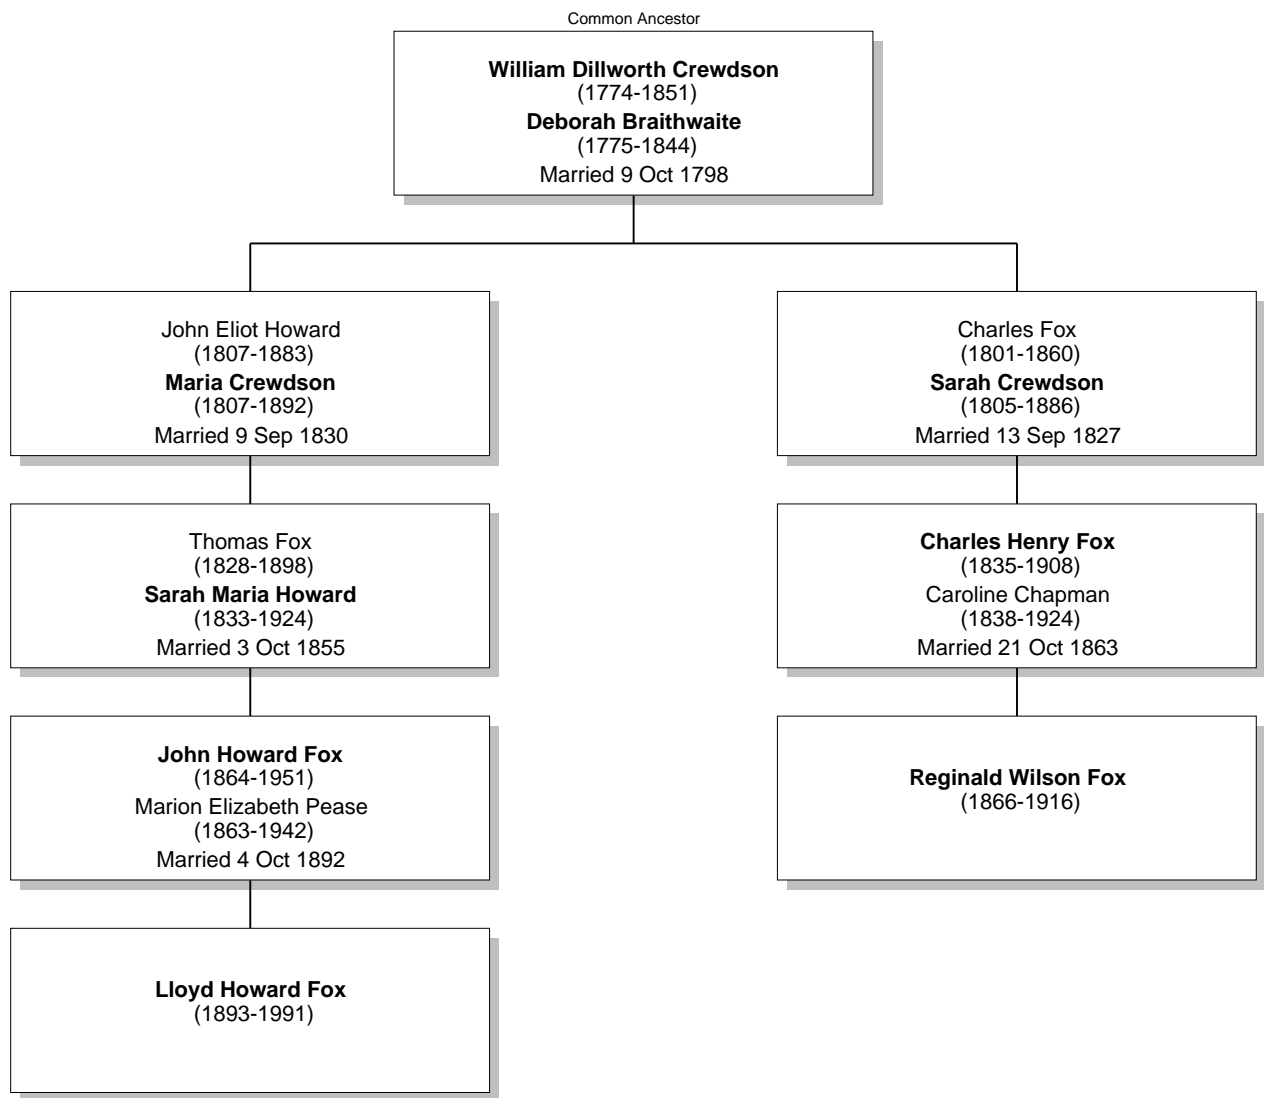

Relationship Chart

Reginald Wilson Fox is the 2nd cousin once removed of Lloyd Howard Fox

Relationship Chart

Reginald Wilson Fox is the 2nd cousin once removed of Lloyd Howard Fox

Relationship Chart

Reginald Wilson Fox is the 3rd cousin once removed of Lloyd Howard Fox

Relationship Chart

Reginald Wilson Fox is the 4th cousin of Lloyd Howard Fox

Common Ancestor

Isaac Wilson
(1715-1785)
Rachel Wilson
(1720-1775)
Married 18 Feb 1740

John Whitwell
(1735-1782)
Dorothy Wilson
(1741-1774)
Married 4 Feb 1765

George Braithwaite
(1746-1812)
Deborah Wilson
(1743-1821)
Married 13 May 1767

Edward Pease
(1767-1858)
Rachel Whitwell
(1774-1833)
Married 3 Nov 1796

William Dillworth Crewdson
(1774-1851)
Deborah Braithwaite
(1775-1844)
Married 9 Oct 1798