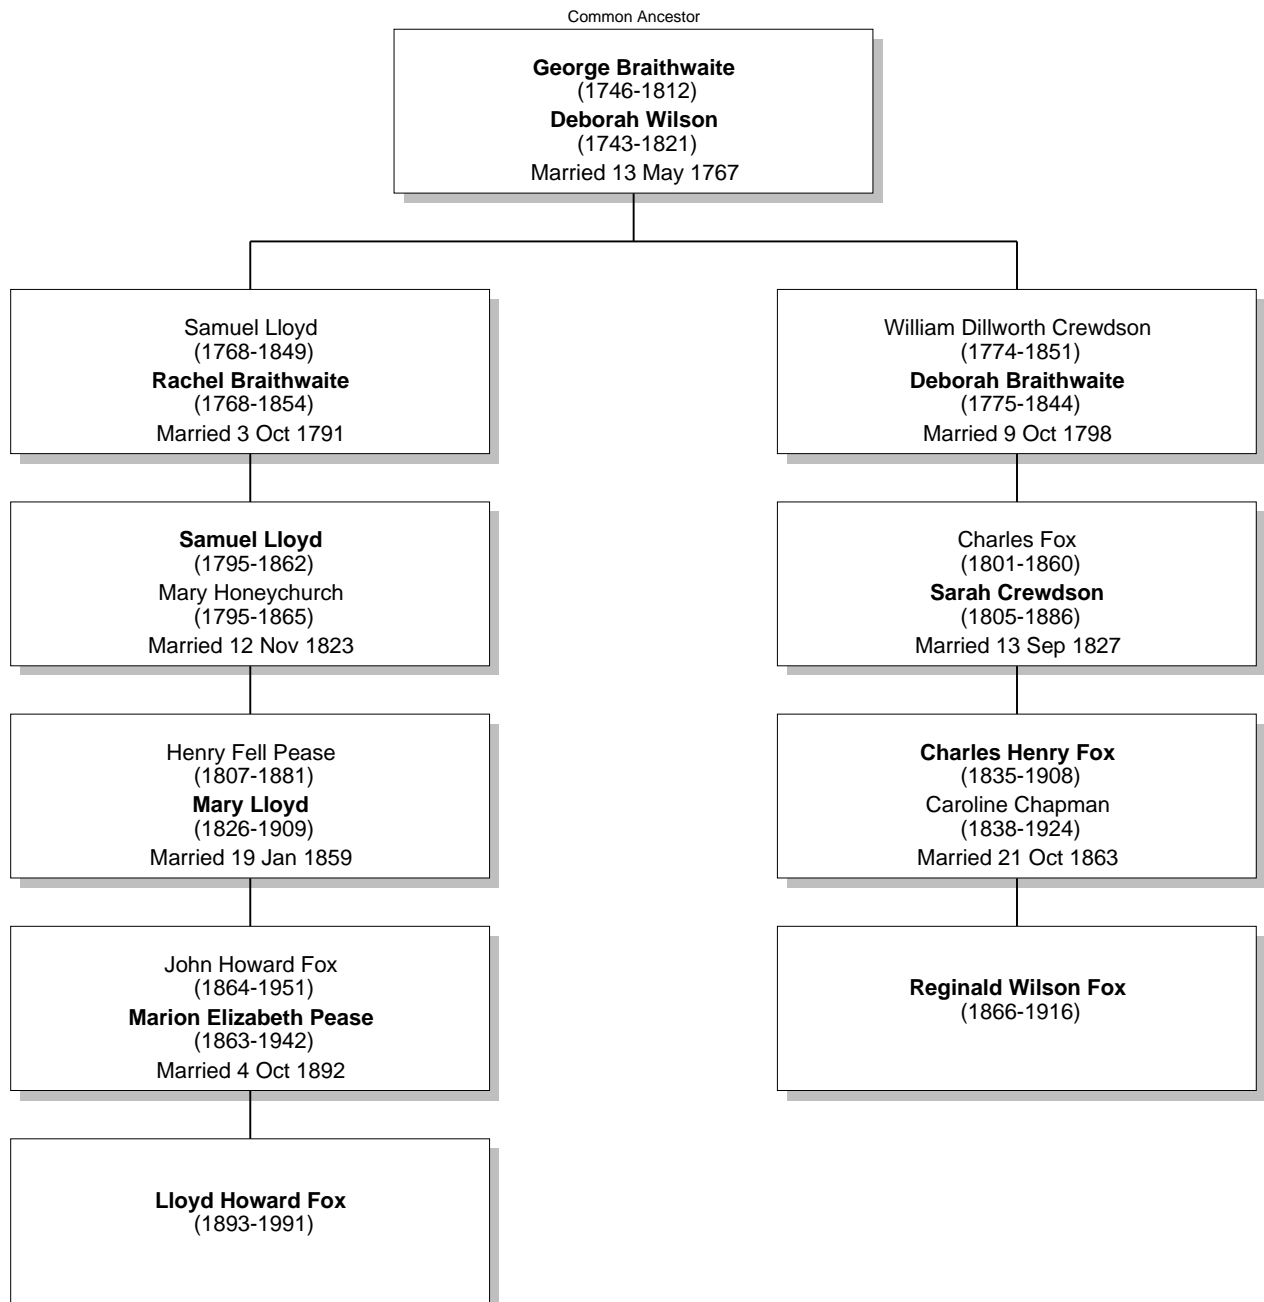

Relationship Chart

Reginald Wilson Fox is the 2nd cousin once removed of Lloyd Howard Fox

Relationship Chart

Reginald Wilson Fox is the 2nd cousin once removed of Lloyd Howard Fox

Relationship Chart

Reginald Wilson Fox is the 3rd cousin once removed of Lloyd Howard Fox

Relationship Chart

Reginald Wilson Fox is the 4th cousin of Lloyd Howard Fox

Common Ancestor

Isaac Wilson
(1715-1785)
Rachel Wilson
(1720-1775)
Married 18 Feb 1740

John Whitwell
(1735-1782)
Dorothy Wilson
(1741-1774)
Married 4 Feb 1765

George Braithwaite
(1746-1812)
Deborah Wilson
(1743-1821)
Married 13 May 1767

Edward Pease
(1767-1858)
Rachel Whitwell
(1774-1833)
Married 3 Nov 1796

William Dillworth Crewdson
(1774-1851)
Deborah Braithwaite
(1775-1844)
Married 9 Oct 1798