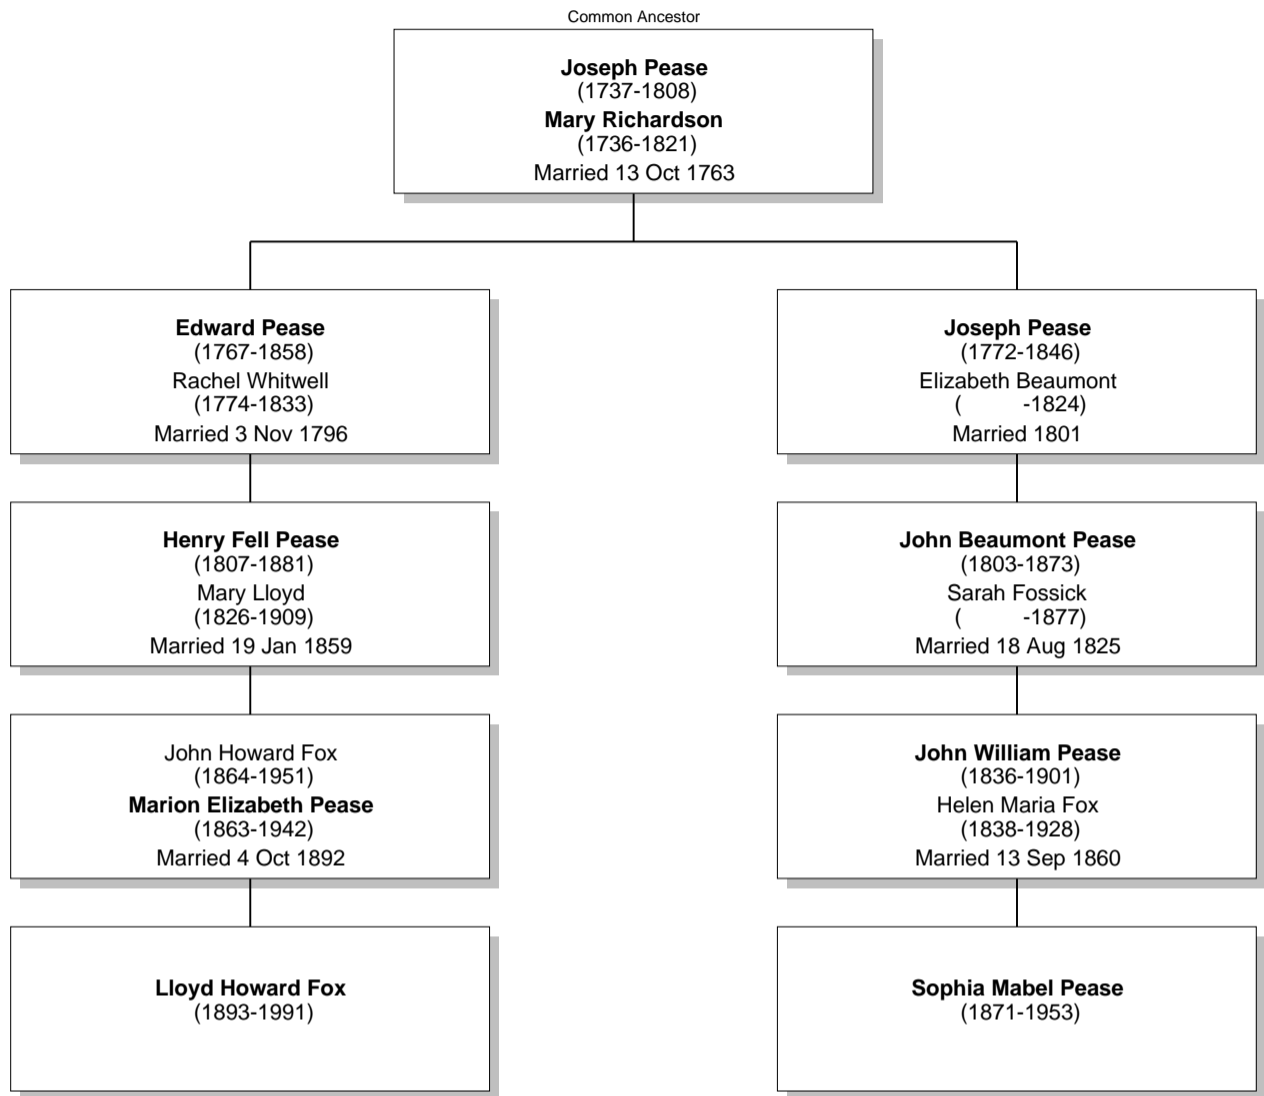

Relationship Chart

Sophia Mabel Pease is the 2nd cousin once removed of Lloyd Howard Fox

Relationship Chart

Sophia Mabel Pease is the 3rd cousin of Lloyd Howard Fox

Relationship Chart

Sophia Mabel Pease is the 3rd cousin once removed of Lloyd Howard Fox

Relationship Chart

Sophia Mabel Pease is the 4th cousin of Lloyd Howard Fox

Common Ancestor

Isaac Wilson
(1715-1785)
Rachel Wilson
(1720-1775)
Married 18 Feb 1740

John Whitwell
(1735-1782)
Dorothy Wilson
(1741-1774)
Married 4 Feb 1765

George Braithwaite
(1746-1812)
Deborah Wilson
(1743-1821)
Married 13 May 1767

Edward Pease
(1767-1858)
Rachel Whitwell
(1774-1833)
Married 3 Nov 1796

Samuel Lloyd
(1768-1849)
Rachel Braithwaite
(1768-1854)
Married 3 Oct 1791