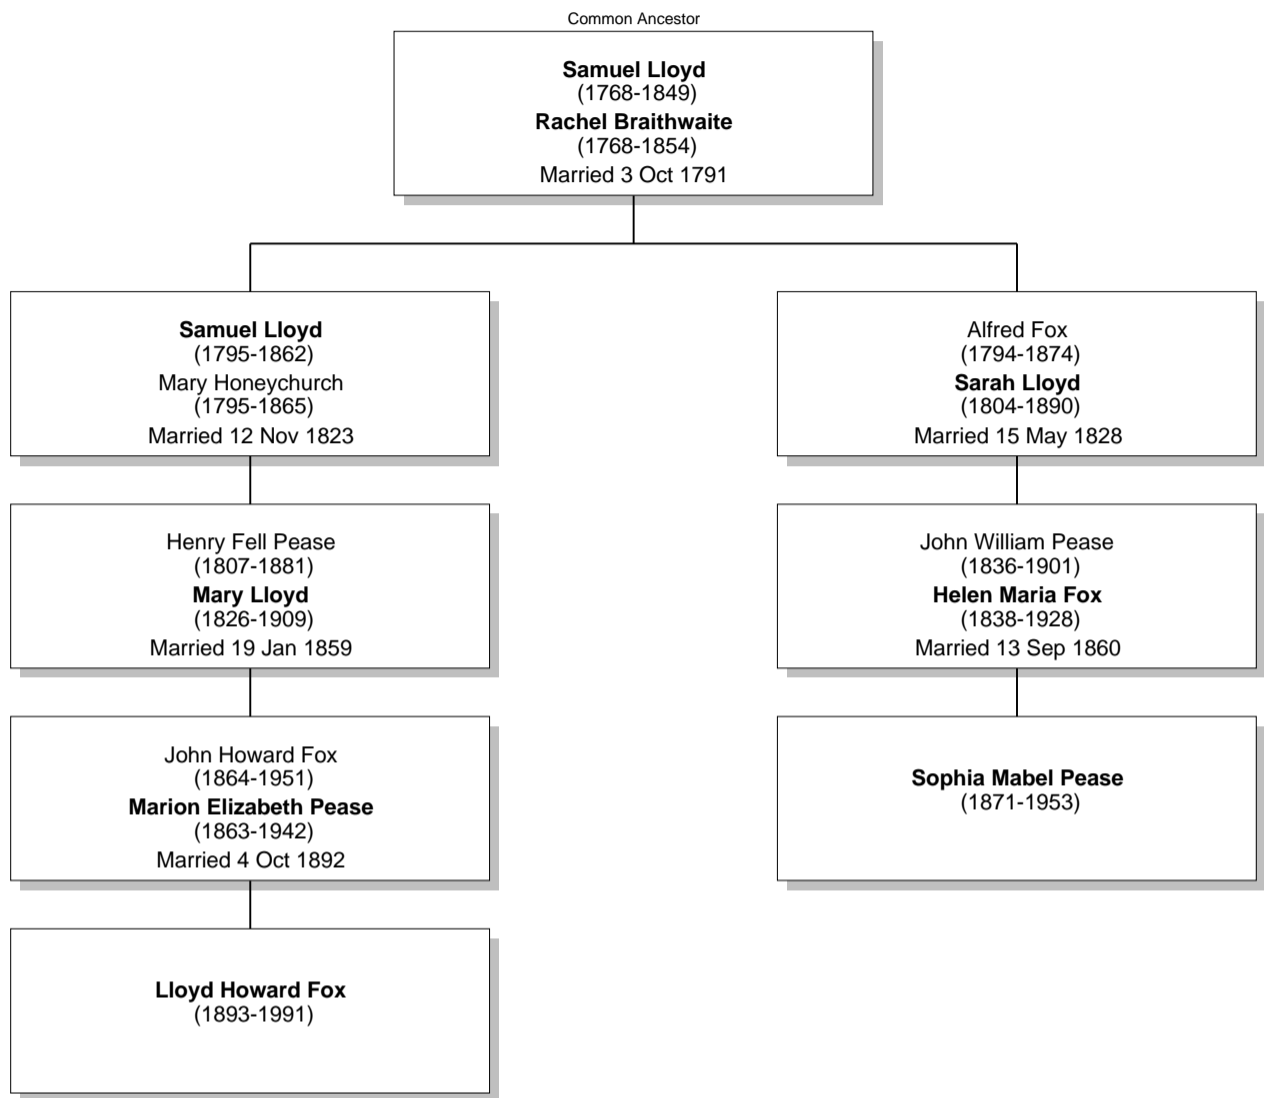

Relationship Chart

Sophia Mabel Pease is the 2nd cousin once removed of Lloyd Howard Fox

Relationship Chart

Sophia Mabel Pease is the 3rd cousin of Lloyd Howard Fox

Relationship Chart

Sophia Mabel Pease is the 3rd cousin once removed of Lloyd Howard Fox

Relationship Chart

Sophia Mabel Pease is the 4th cousin of Lloyd Howard Fox

Common Ancestor

Isaac Wilson
(1715-1785)
Rachel Wilson
(1720-1775)
Married 18 Feb 1740

John Whitwell
(1735-1782)
Dorothy Wilson
(1741-1774)
Married 4 Feb 1765

George Braithwaite
(1746-1812)
Deborah Wilson
(1743-1821)
Married 13 May 1767

Edward Pease
(1767-1858)
Rachel Whitwell
(1774-1833)
Married 3 Nov 1796

Samuel Lloyd
(1768-1849)
Rachel Braithwaite
(1768-1854)
Married 3 Oct 1791