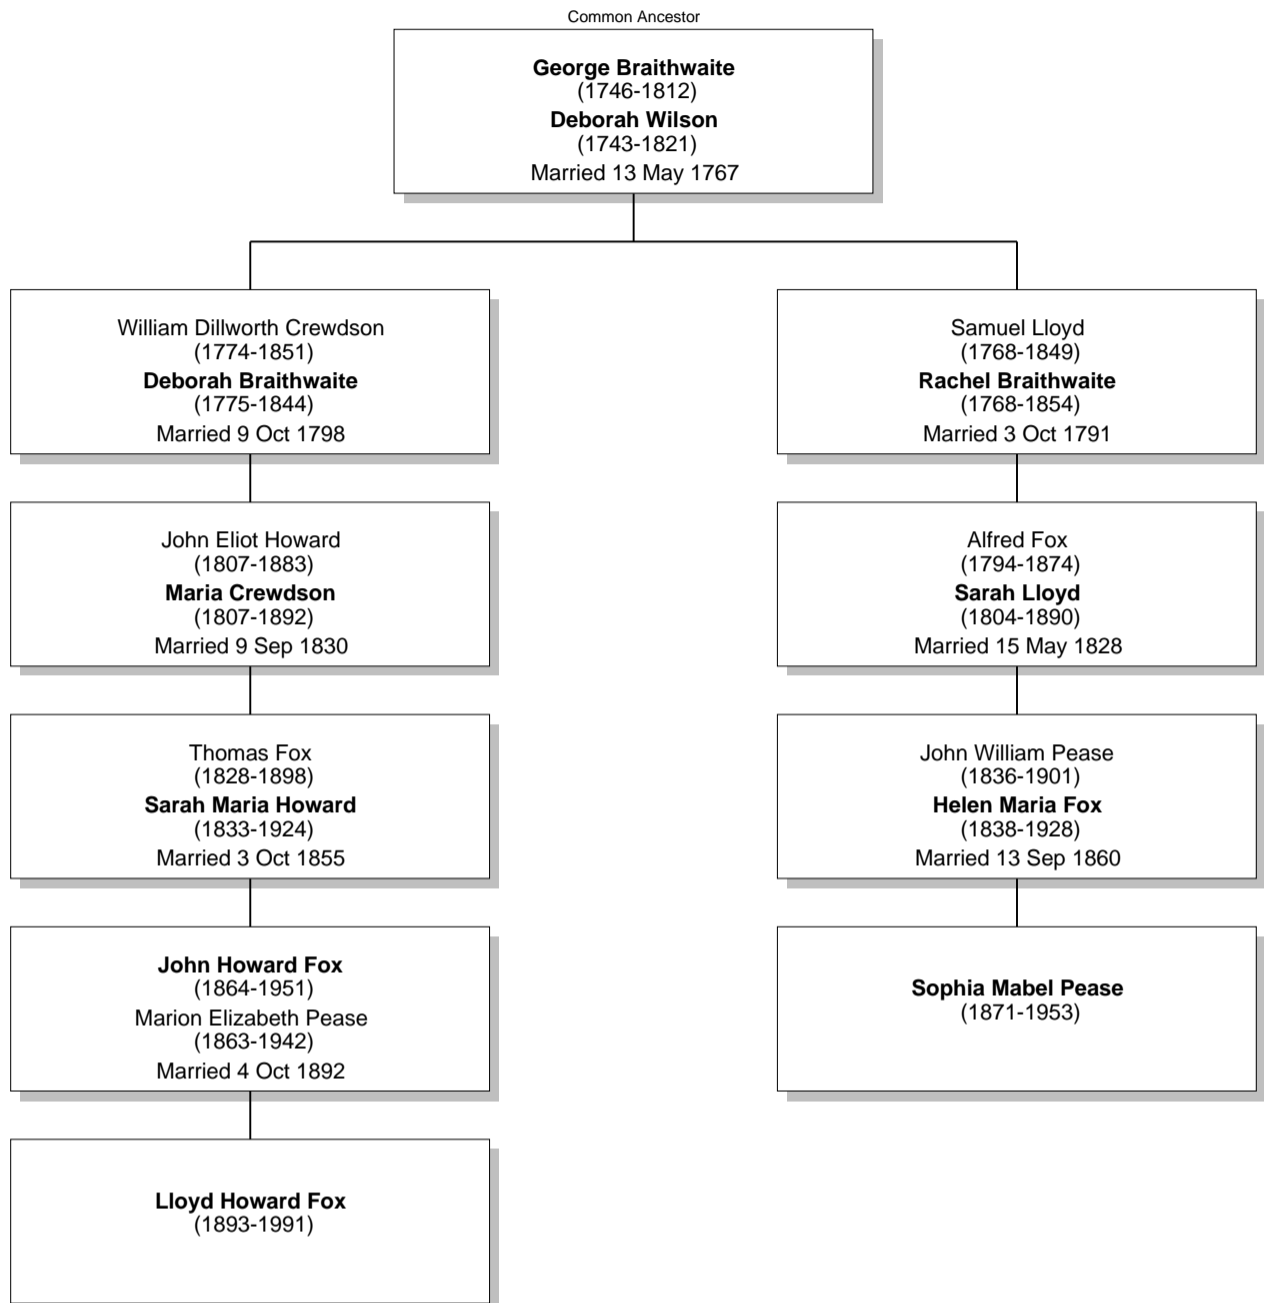

Relationship Chart

Sophia Mabel Pease is the 2nd cousin once removed of Lloyd Howard Fox

Relationship Chart

Sophia Mabel Pease is the 3rd cousin of Lloyd Howard Fox

Relationship Chart

Sophia Mabel Pease is the 3rd cousin once removed of Lloyd Howard Fox

Relationship Chart

Sophia Mabel Pease is the 4th cousin of Lloyd Howard Fox

Common Ancestor

Isaac Wilson
(1715-1785)
Rachel Wilson
(1720-1775)
Married 18 Feb 1740

John Whitwell
(1735-1782)
Dorothy Wilson
(1741-1774)
Married 4 Feb 1765

George Braithwaite
(1746-1812)
Deborah Wilson
(1743-1821)
Married 13 May 1767

Edward Pease
(1767-1858)
Rachel Whitwell
(1774-1833)
Married 3 Nov 1796

Samuel Lloyd
(1768-1849)
Rachel Braithwaite
(1768-1854)
Married 3 Oct 1791