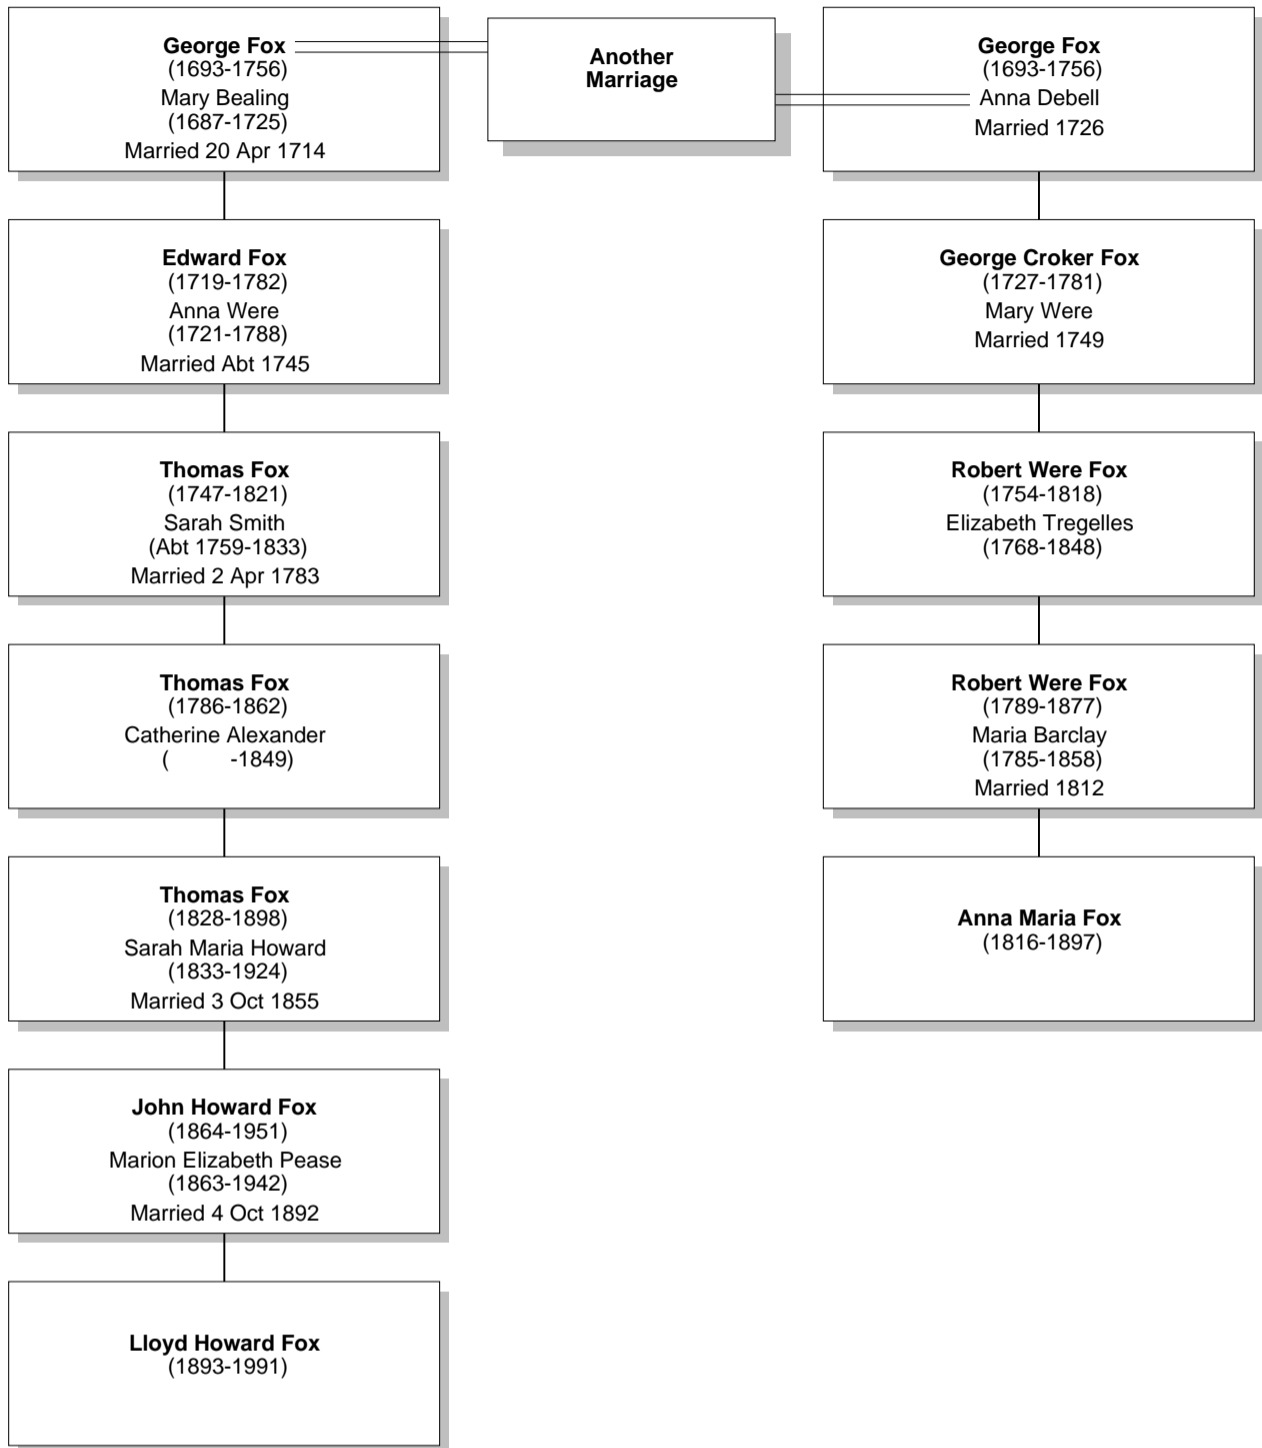

Relationship Chart

Anna Maria Fox is the 3rd cousin twice removed of Lloyd Howard Fox

Relationship Chart

Anna Maria Fox is the Half-3rd cousin twice removed of Lloyd Howard Fox

Relationship Chart

Anna Maria Fox is the 18th cousin twice removed of Lloyd Howard Fox

Common Ancestor

Relationship Chart

Relationship Chart

Lloyd Howard Fox
(1893-1991)

Relationship Chart

Anna Maria Fox is the Half-18th cousin twice removed of Lloyd Howard Fox

Relationship Chart

Relationship Chart