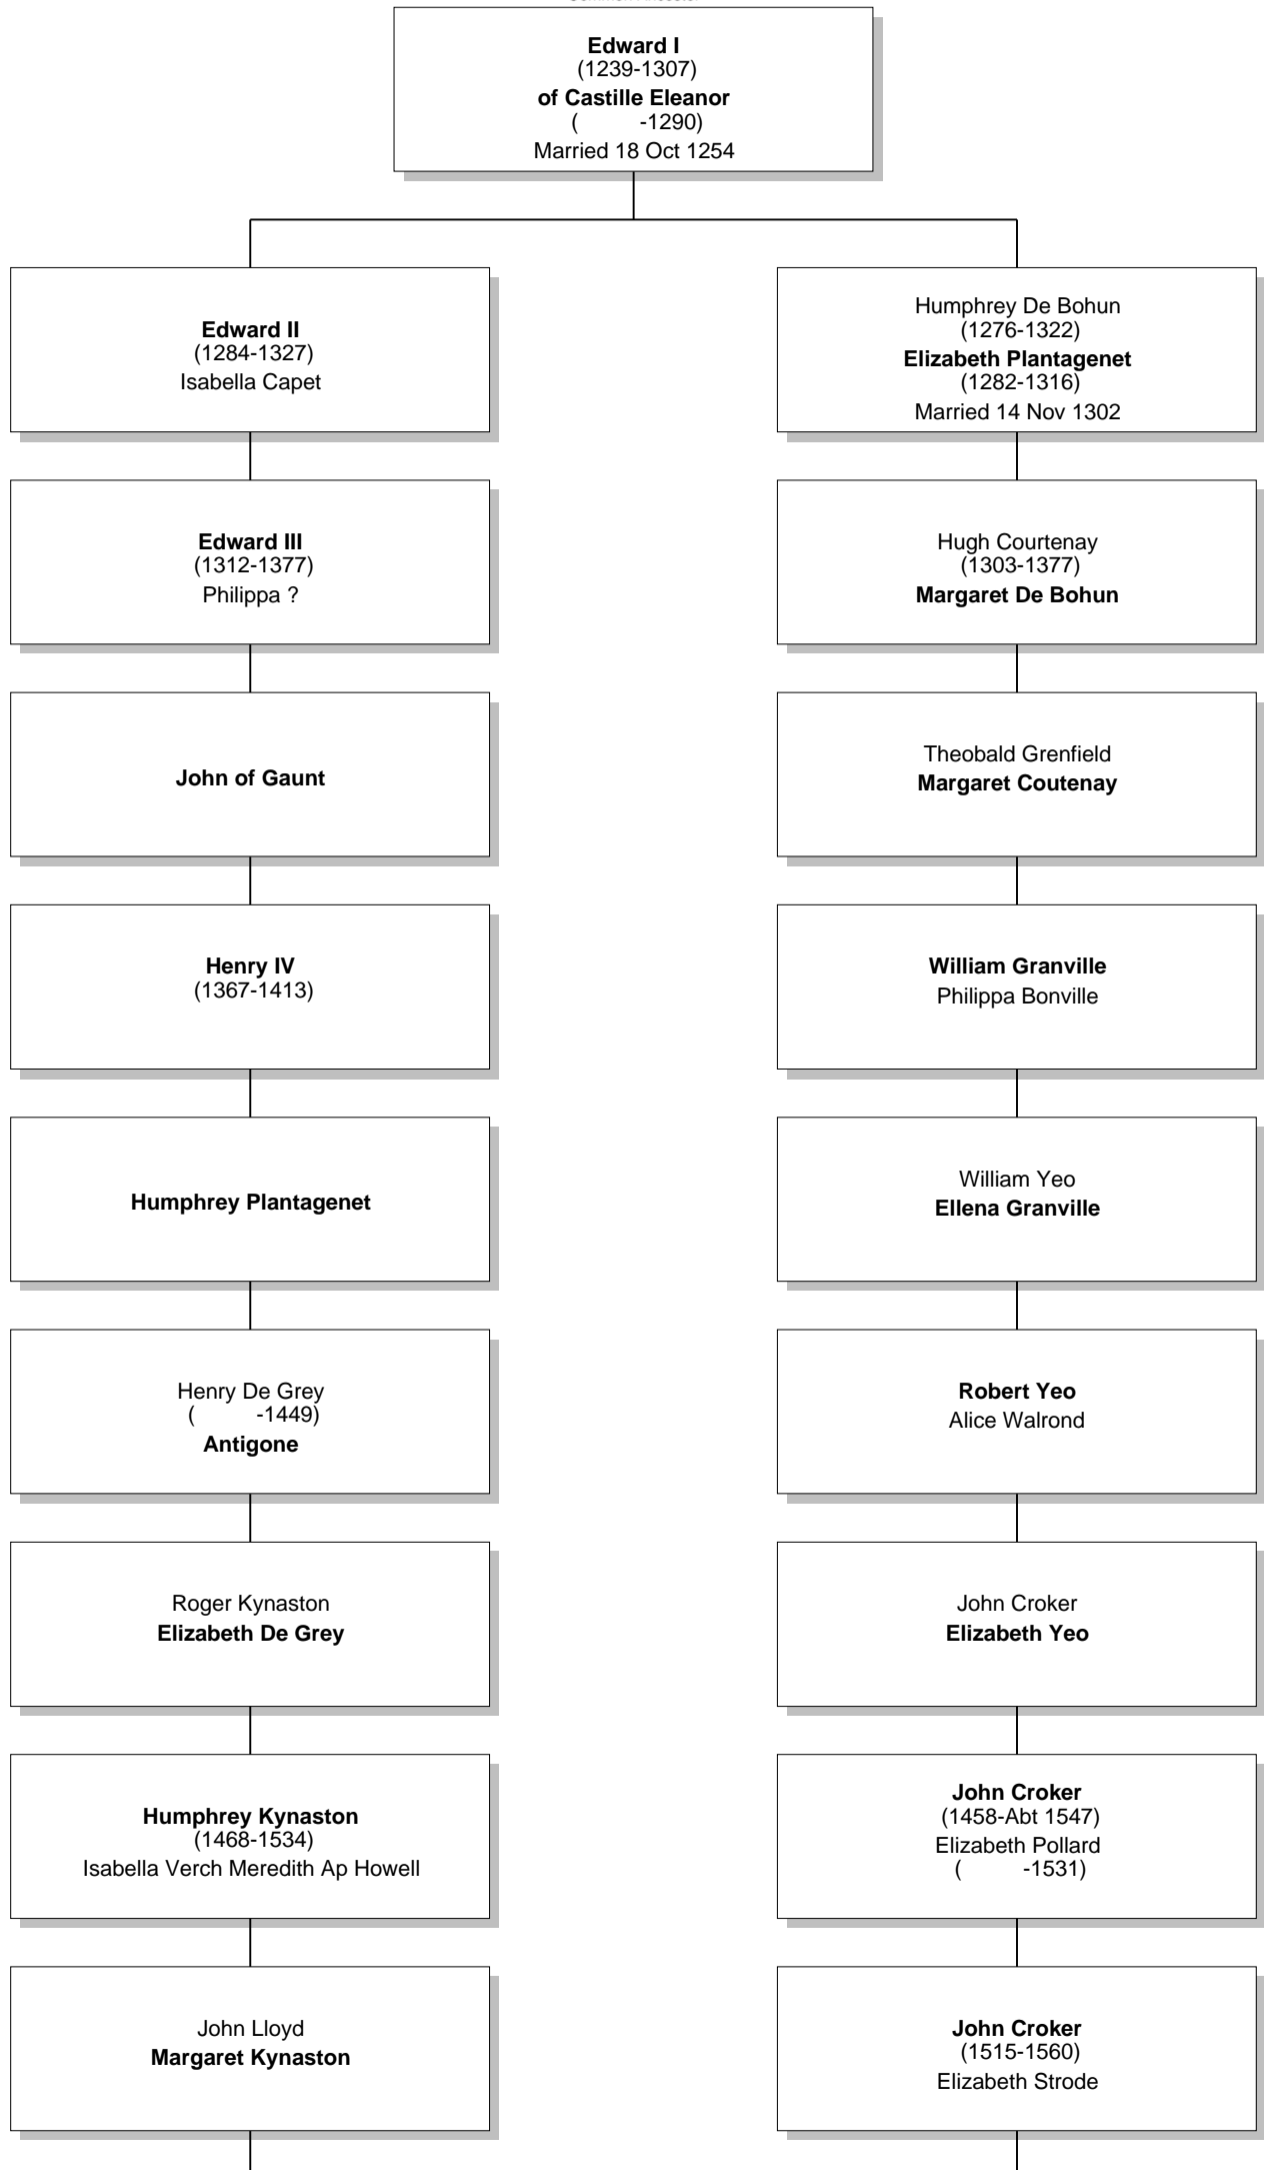

Relationship Chart

Anna Maria Fox is the 3rd cousin twice removed of Lloyd Howard Fox

Relationship Chart

Anna Maria Fox is the Half-3rd cousin twice removed of Lloyd Howard Fox

Relationship Chart

Anna Maria Fox is the 18th cousin twice removed of Lloyd Howard Fox

Common Ancestor

Relationship Chart

Relationship Chart

Lloyd Howard Fox
(1893-1991)

Relationship Chart

Anna Maria Fox is the Half-18th cousin twice removed of Lloyd Howard Fox

Relationship Chart

Relationship Chart