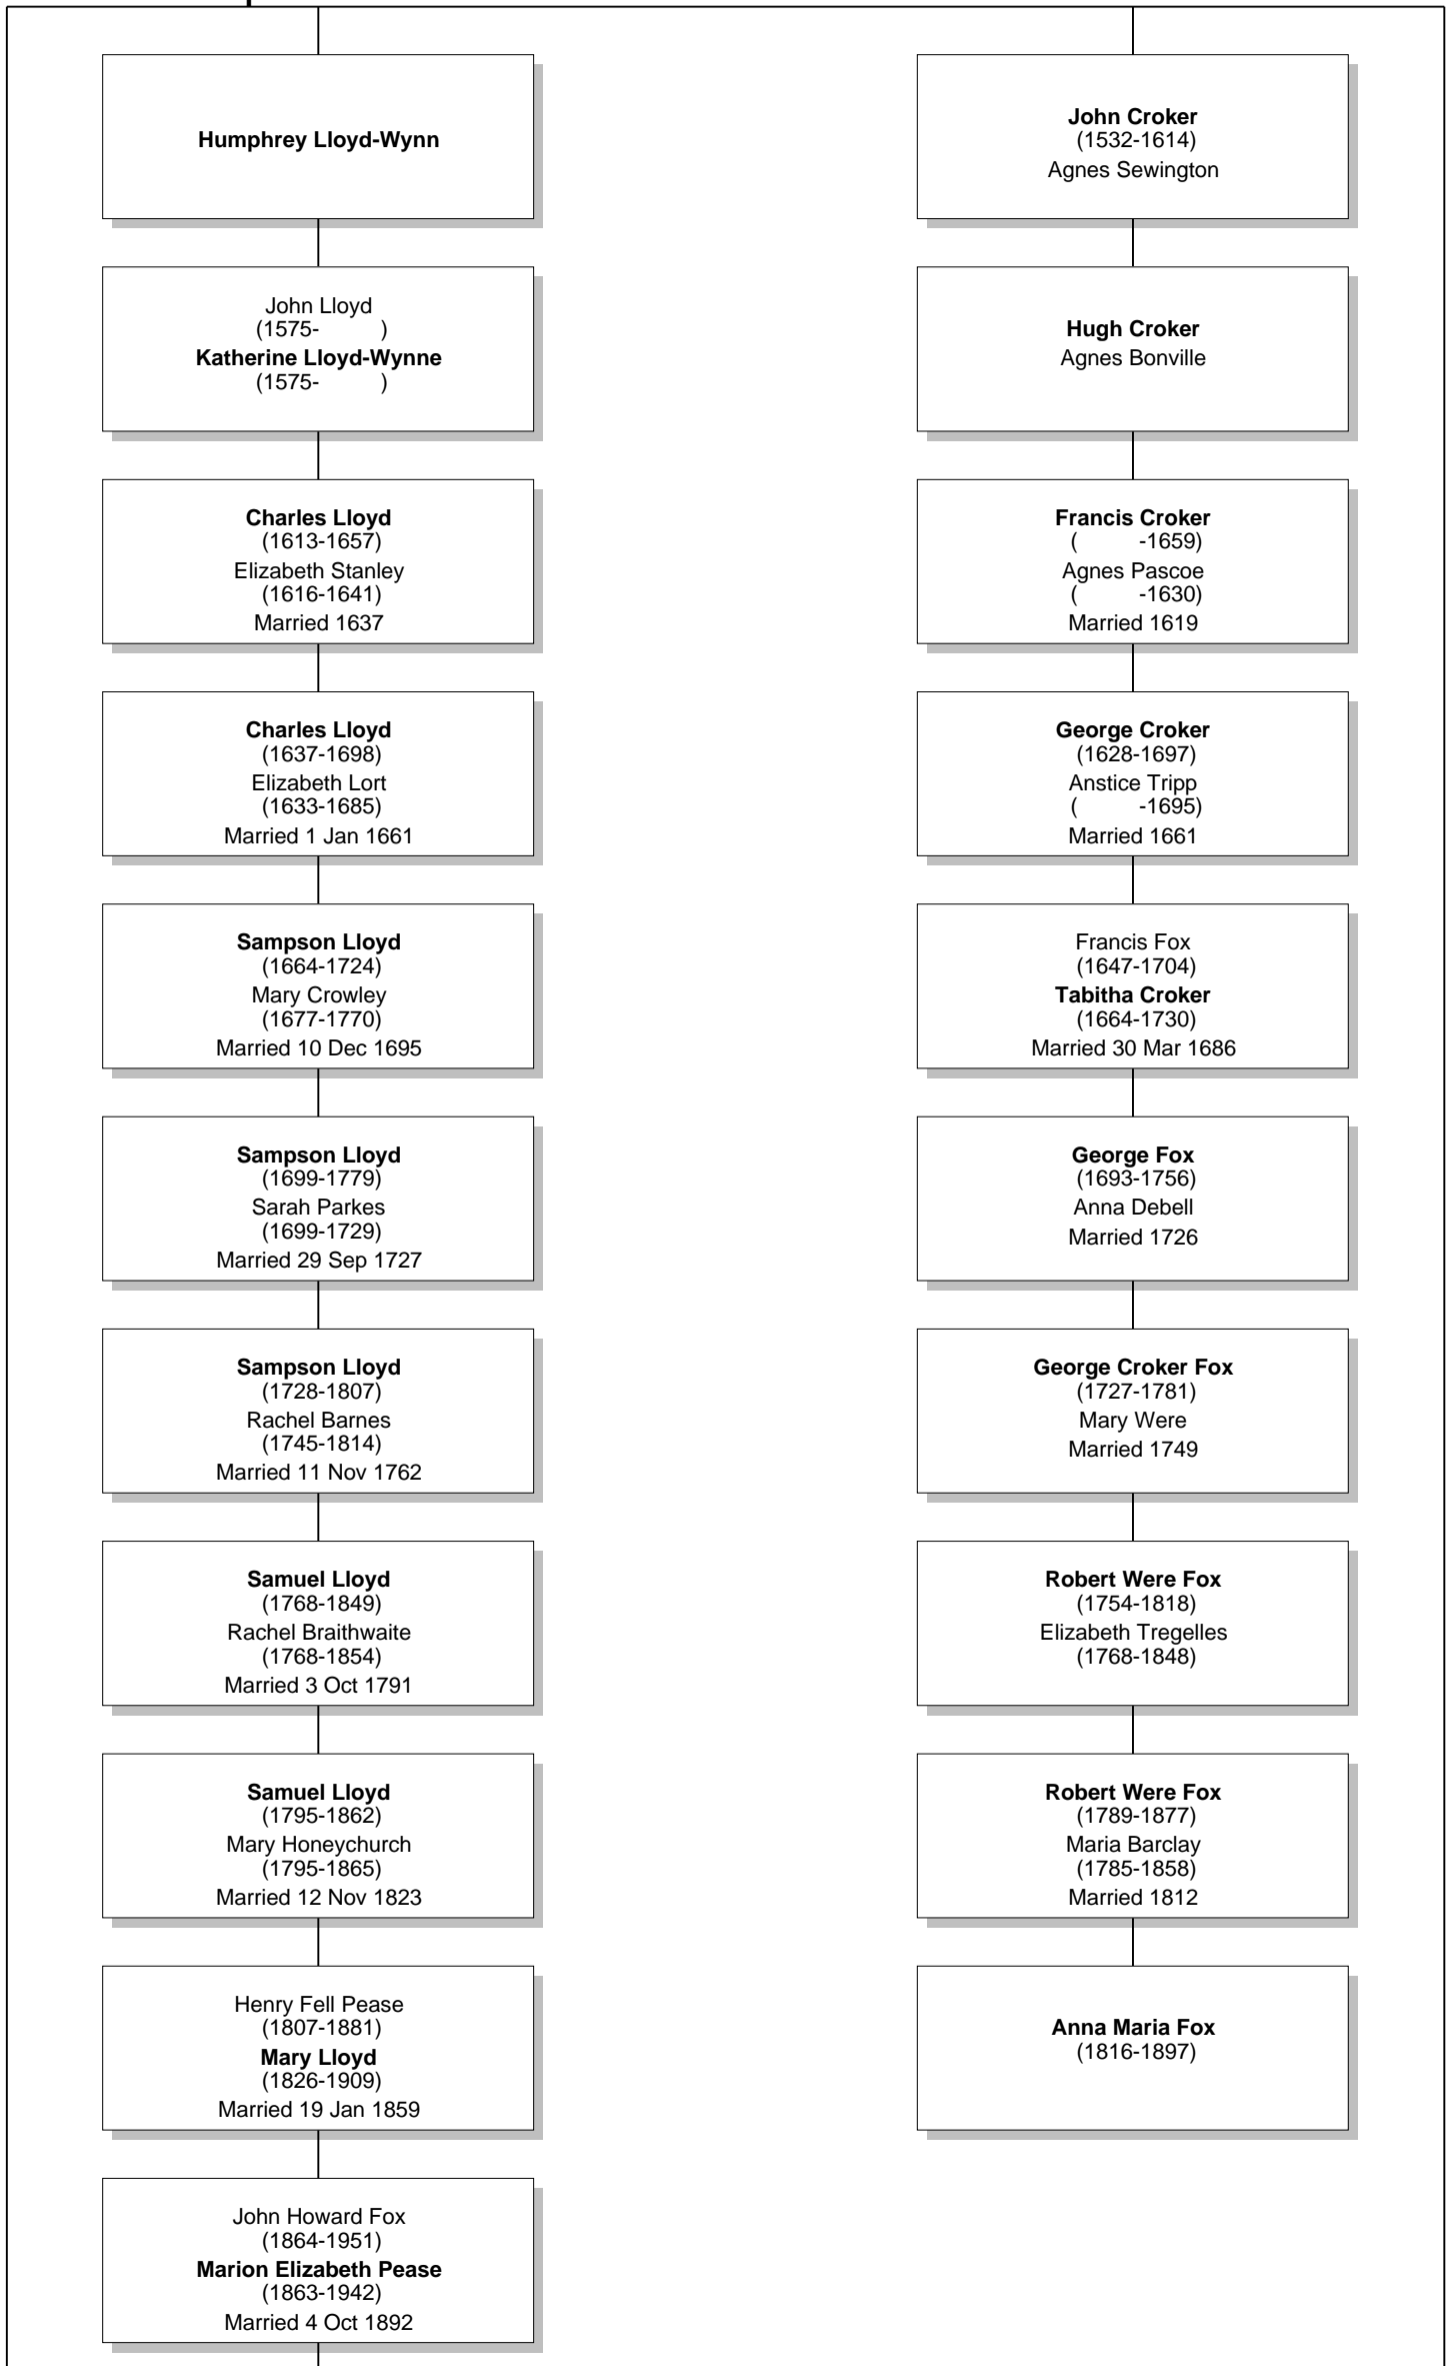

Relationship Chart

Anna Maria Fox is the 3rd cousin twice removed of Lloyd Howard Fox

Relationship Chart

Anna Maria Fox is the Half-3rd cousin twice removed of Lloyd Howard Fox

Relationship Chart

Anna Maria Fox is the 18th cousin twice removed of Lloyd Howard Fox

Common Ancestor

Relationship Chart

Relationship Chart

Lloyd Howard Fox
(1893-1991)

Relationship Chart

Anna Maria Fox is the Half-18th cousin twice removed of Lloyd Howard Fox

Relationship Chart

Relationship Chart