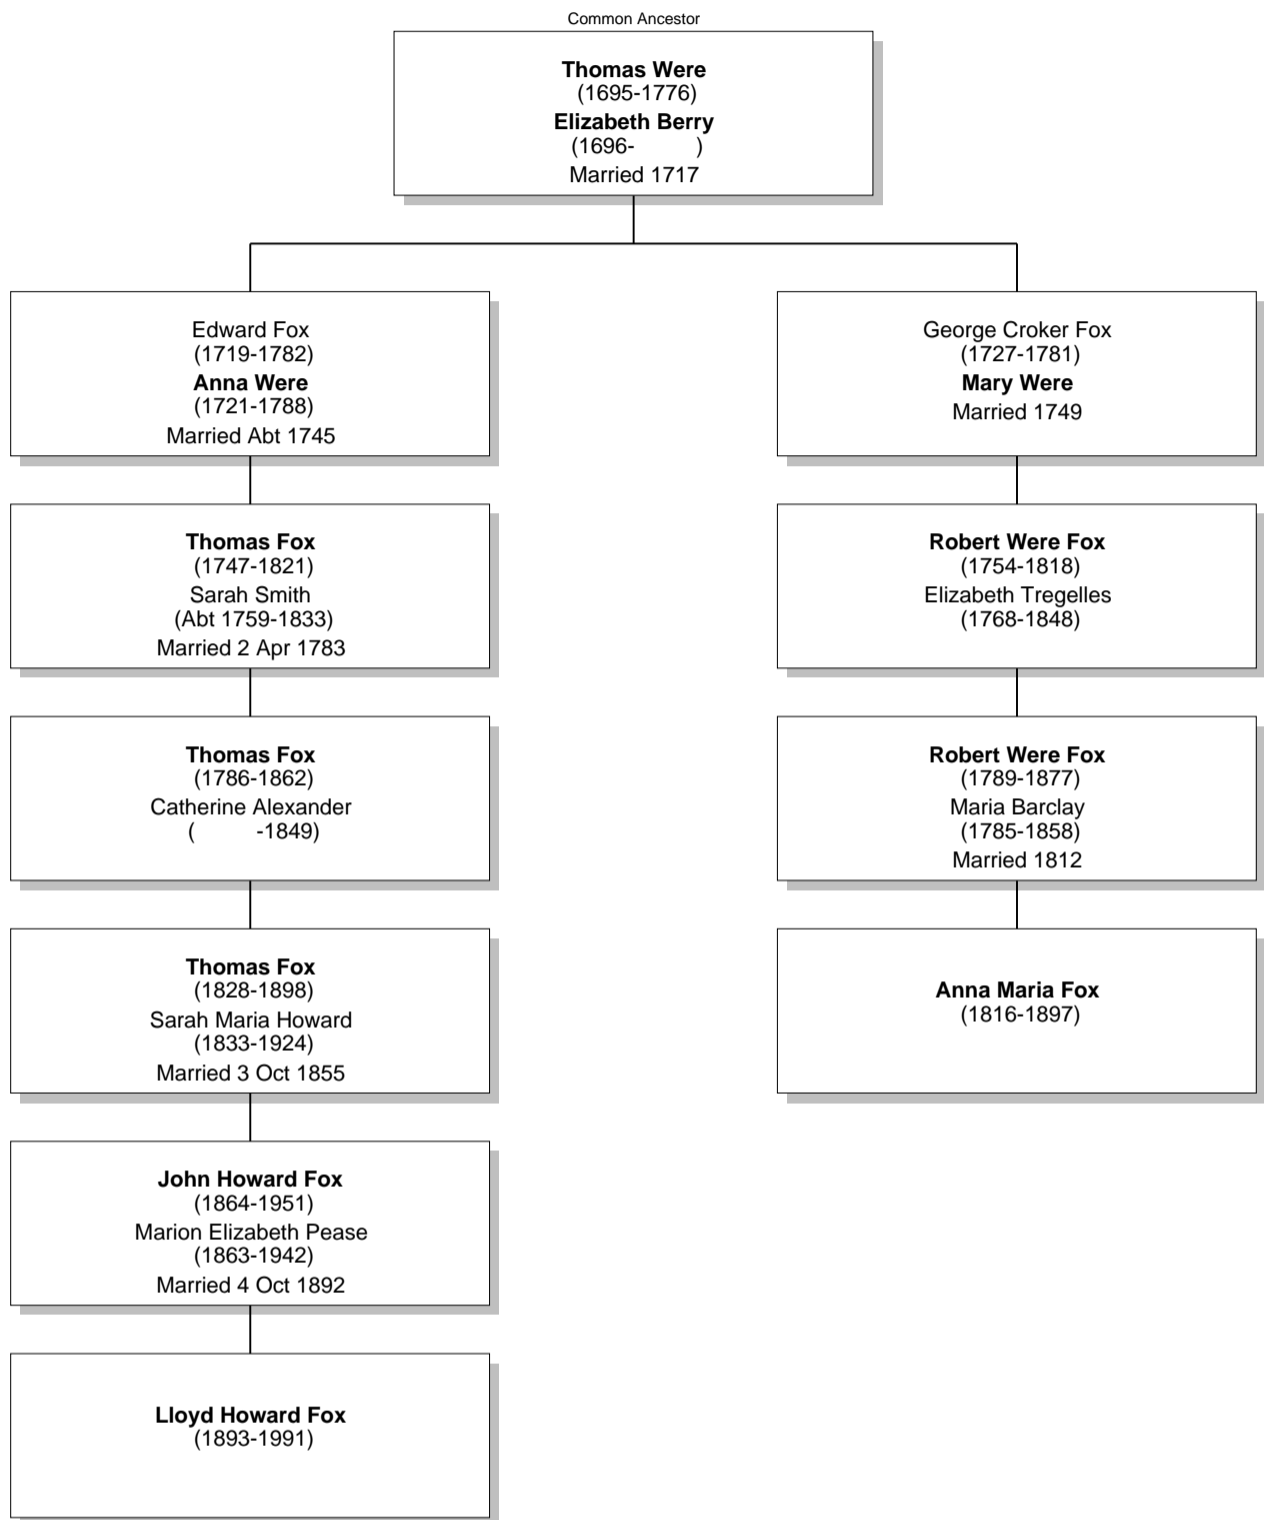

Relationship Chart

Anna Maria Fox is the 3rd cousin twice removed of Lloyd Howard Fox

Relationship Chart

Anna Maria Fox is the Half-3rd cousin twice removed of Lloyd Howard Fox

Relationship Chart

Anna Maria Fox is the 18th cousin twice removed of Lloyd Howard Fox

Common Ancestor

Relationship Chart

Relationship Chart

Lloyd Howard Fox
(1893-1991)

Relationship Chart

Anna Maria Fox is the Half-18th cousin twice removed of Lloyd Howard Fox

Relationship Chart

Relationship Chart