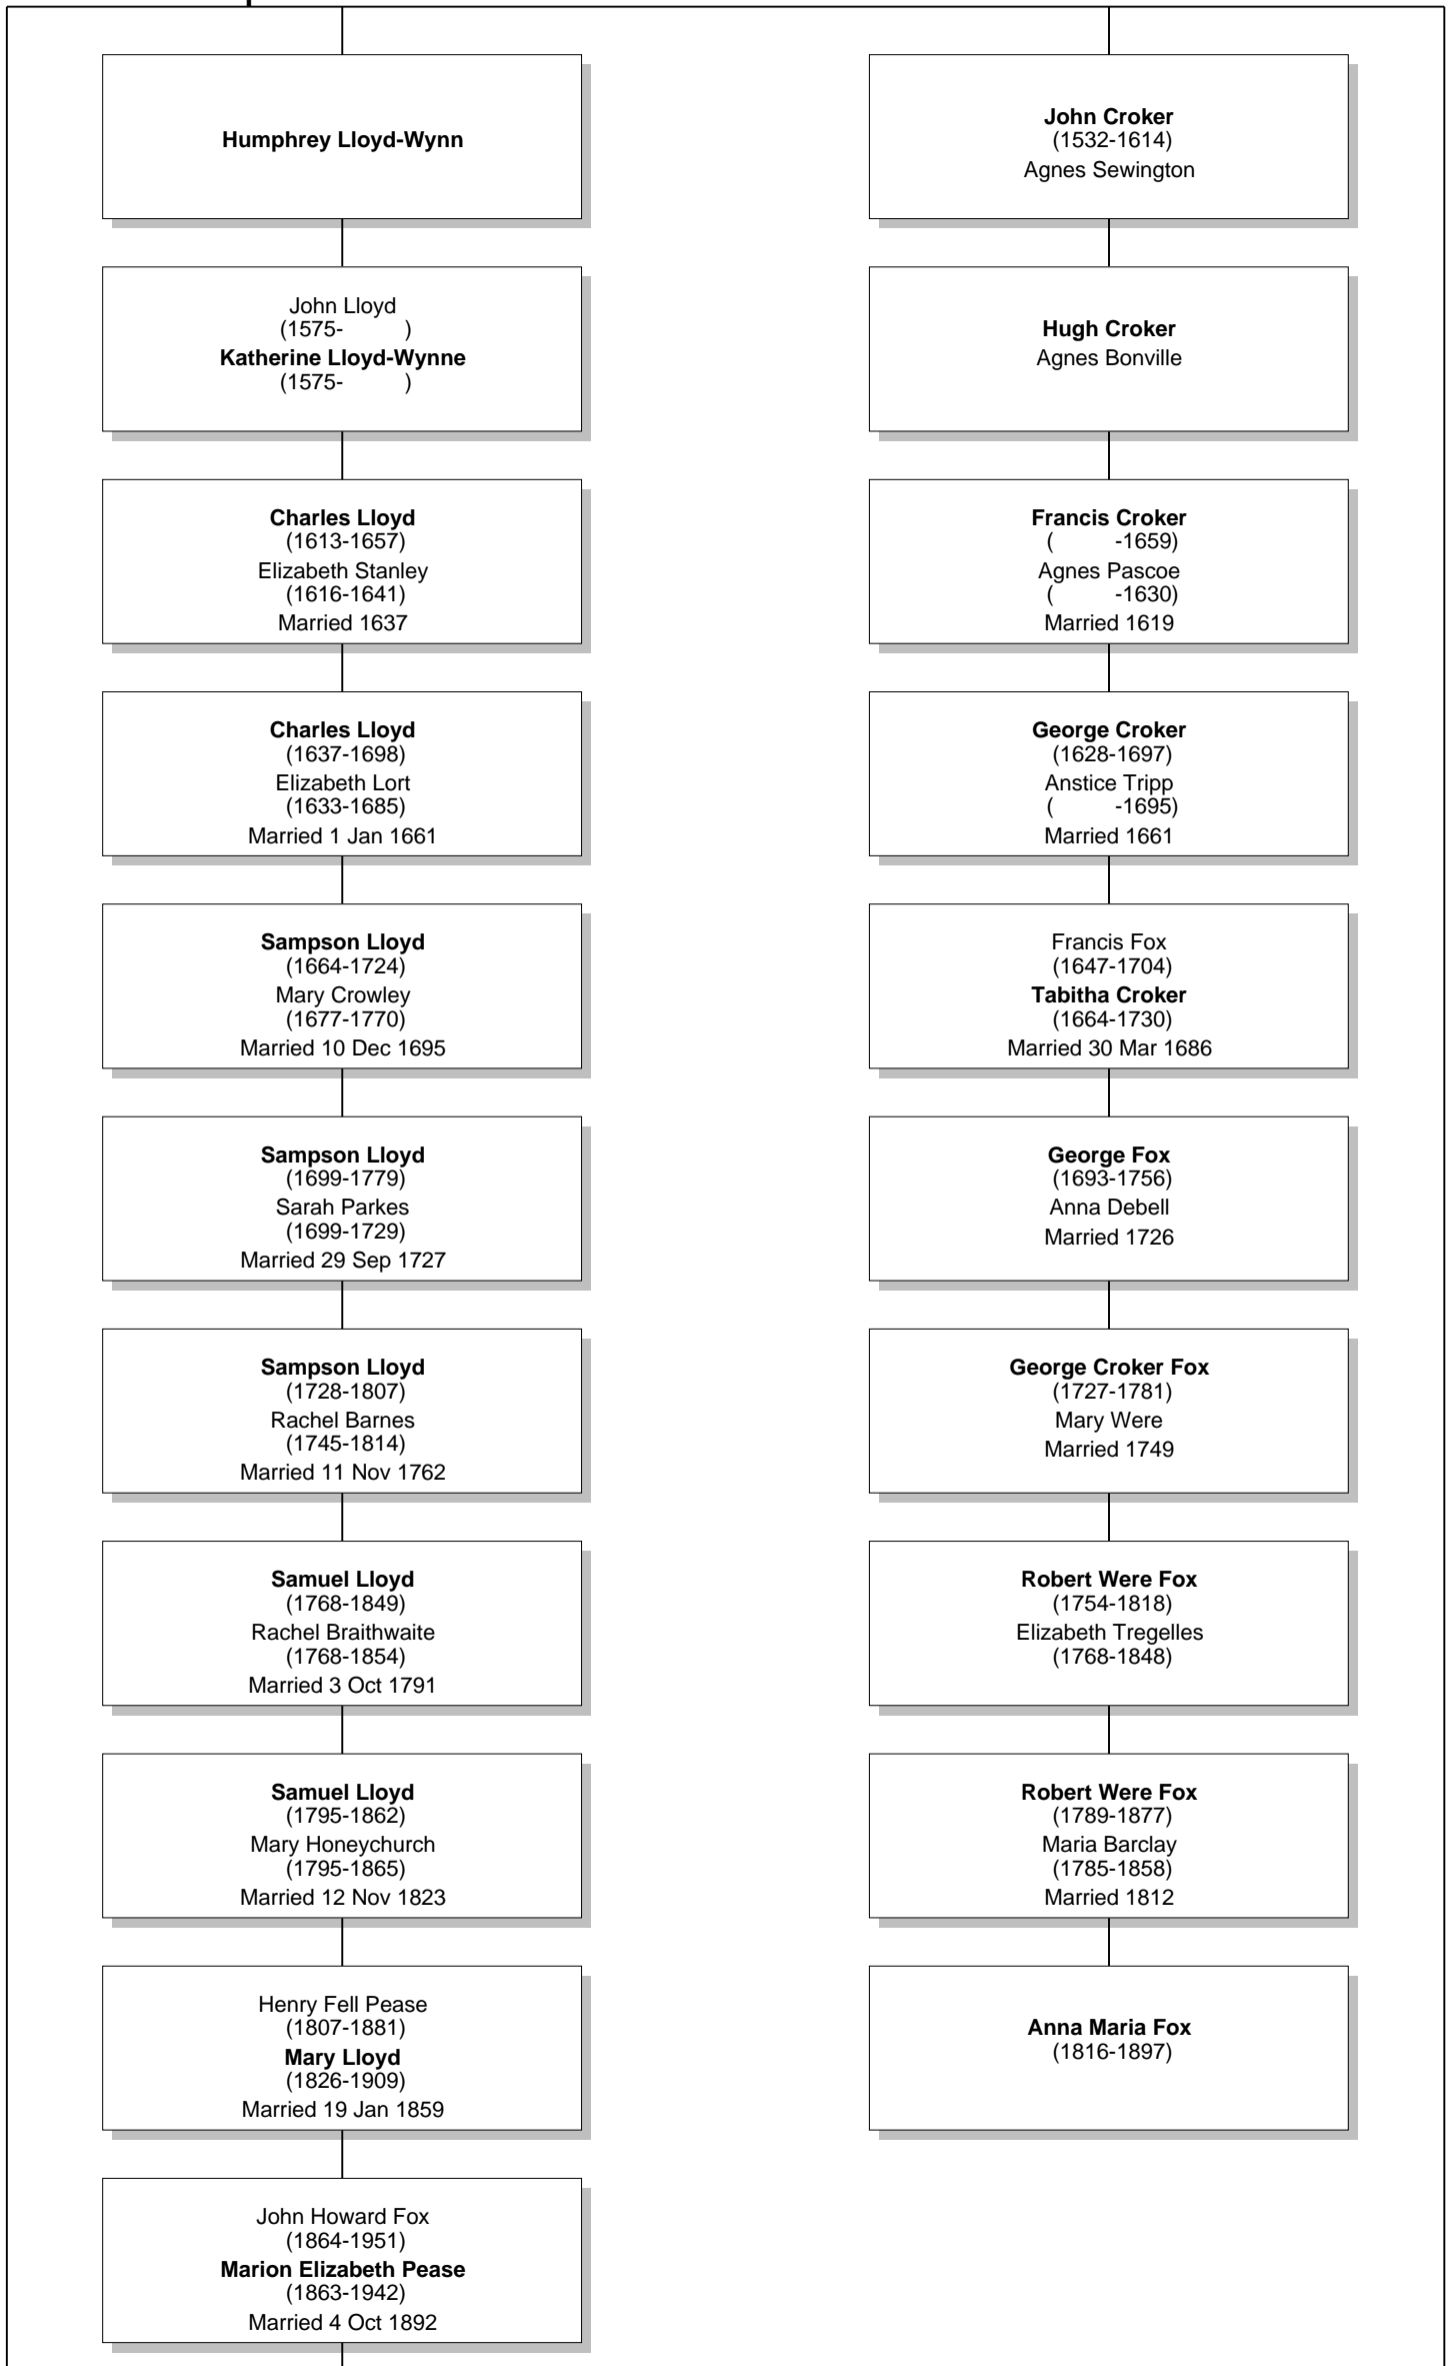

Relationship Chart

Anna Maria Fox is the 3rd cousin twice removed of Lloyd Howard Fox

Relationship Chart

Anna Maria Fox is the Half-3rd cousin twice removed of Lloyd Howard Fox

Relationship Chart

Anna Maria Fox is the 18th cousin twice removed of Lloyd Howard Fox

Common Ancestor

Relationship Chart

Relationship Chart

Lloyd Howard Fox
(1893-1991)

Relationship Chart

Anna Maria Fox is the Half-18th cousin twice removed of Lloyd Howard Fox

Relationship Chart

Relationship Chart