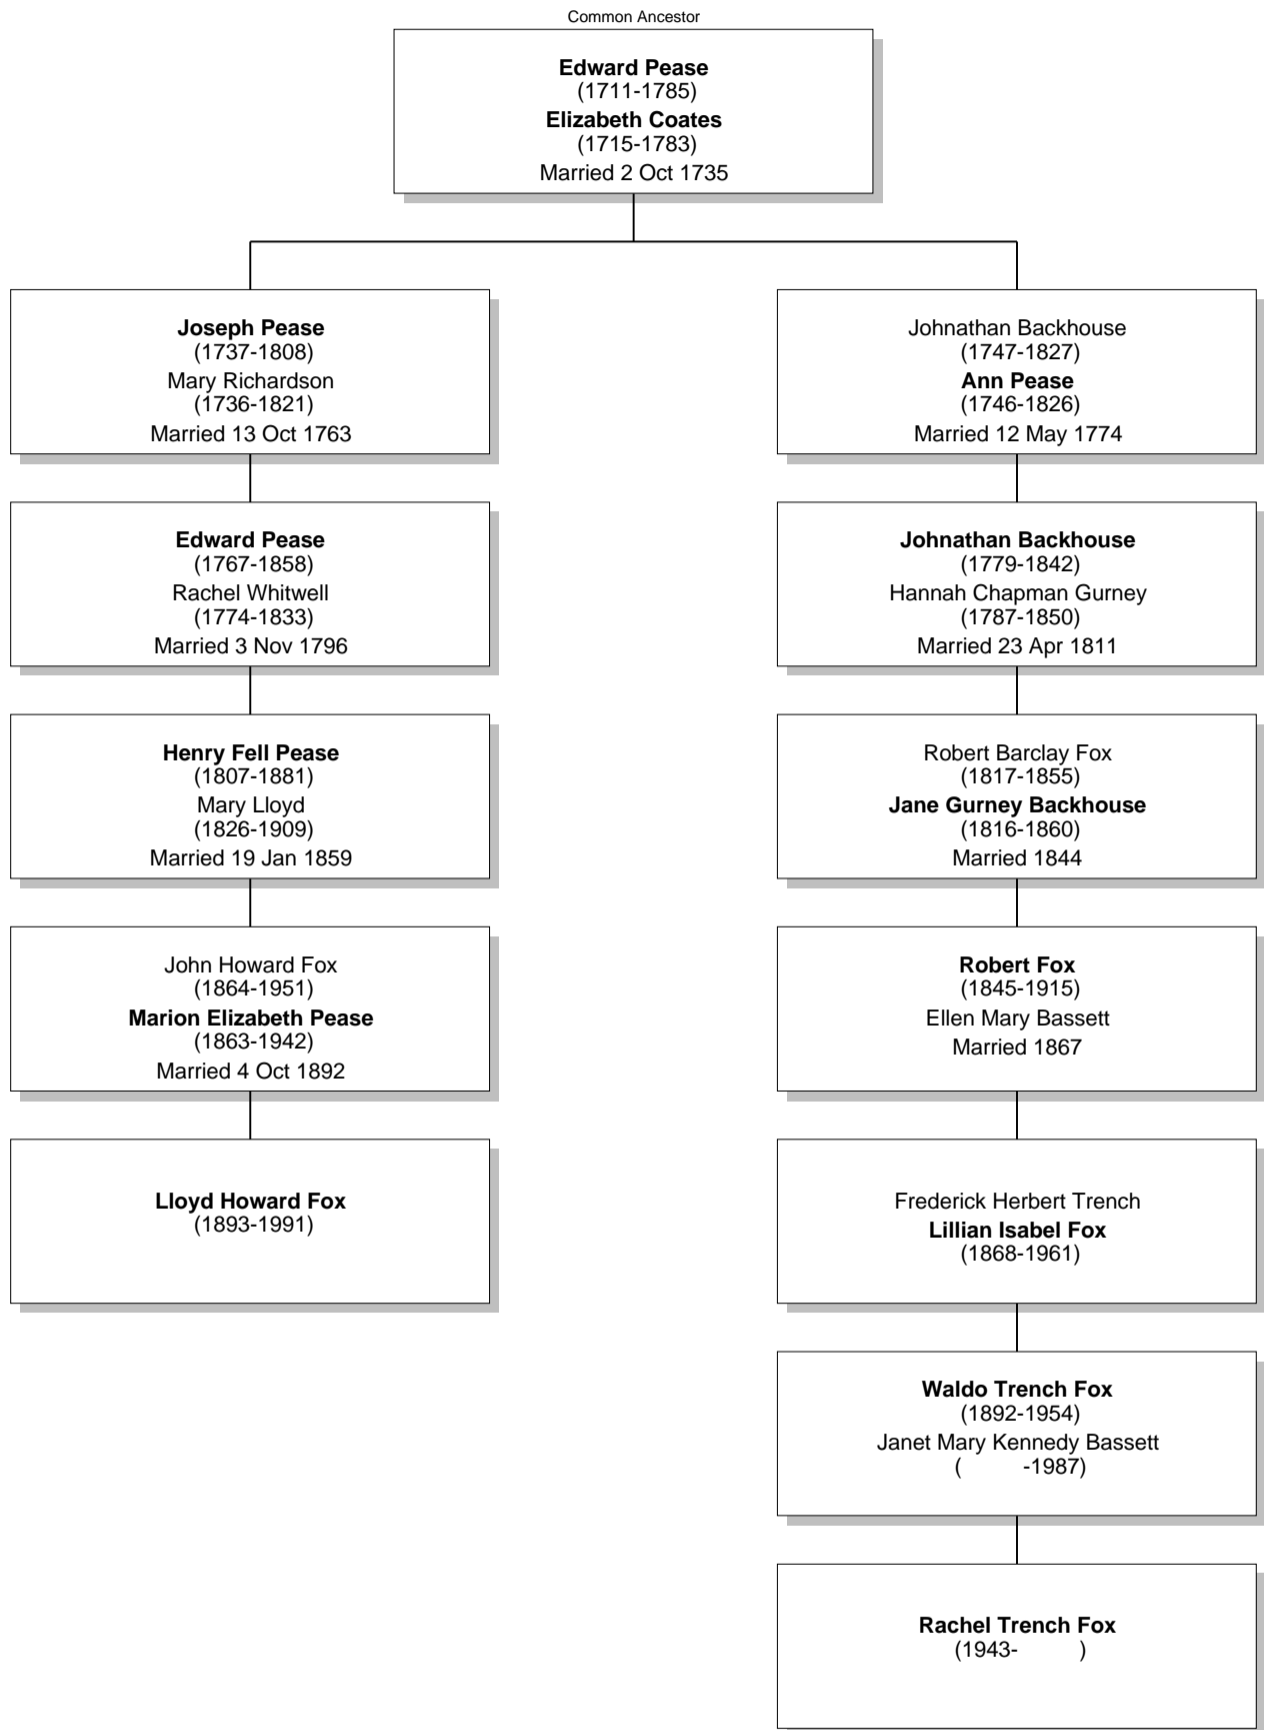

Relationship Chart

Rachel Trench Fox is the 4th cousin twice removed * of Lloyd Howard Fox

Relationship Chart

Rachel Trench Fox is the 5th cousin twice removed * of Lloyd Howard Fox

Common Ancestor

Relationship Chart

Rachel Trench Fox is the Half-5th cousin twice removed * of Lloyd Howard Fox