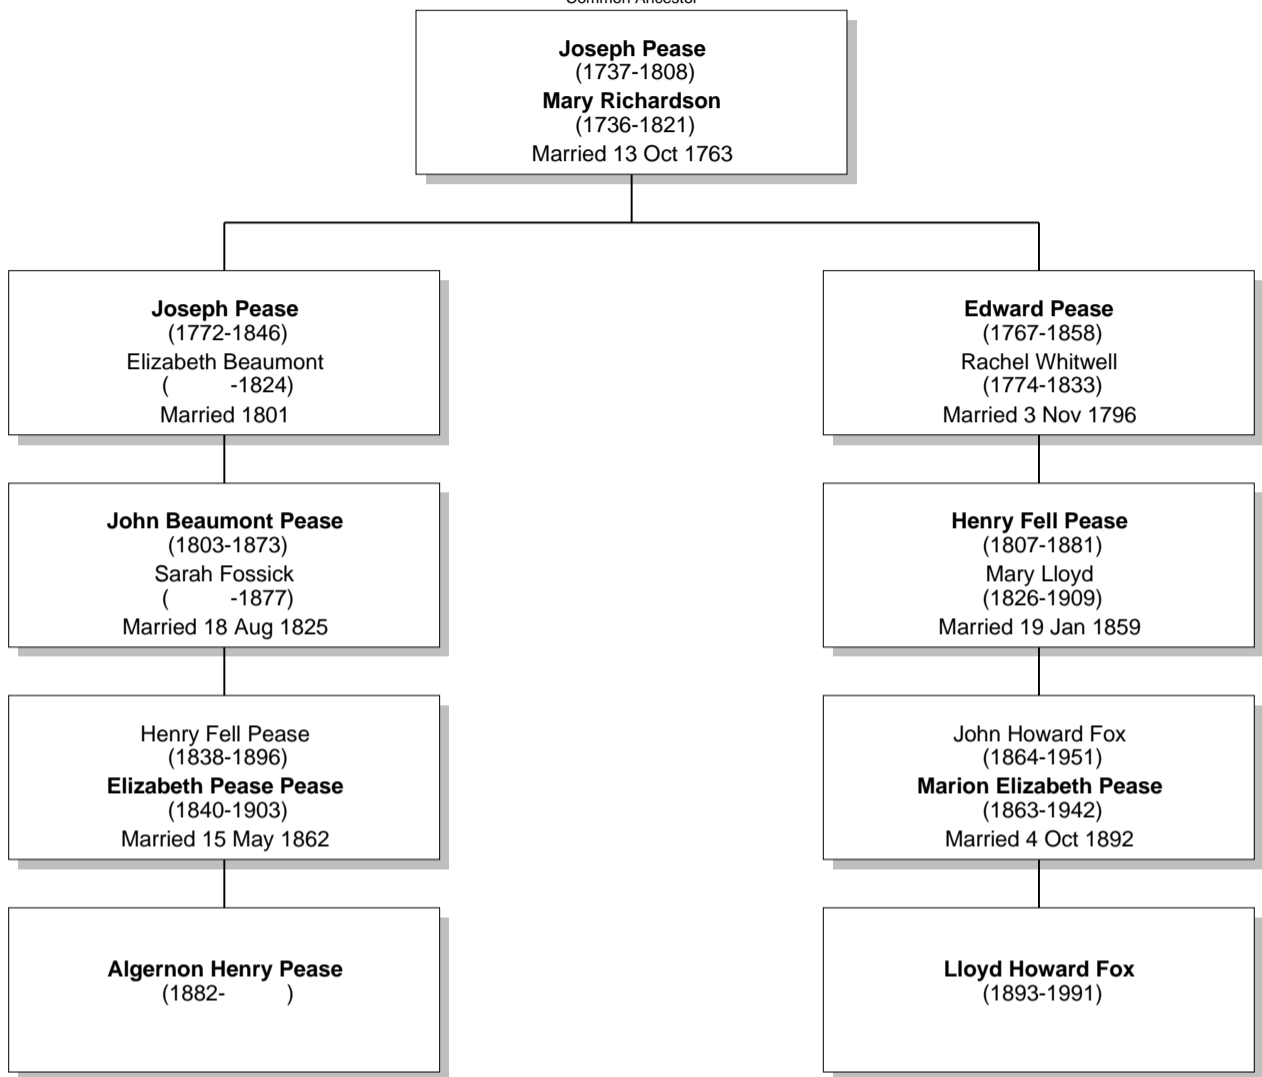

# Relationship Chart

Lloyd Howard Fox is the Half-1st cousin of Algernon Henry Pease

# Relationship Chart

Lloyd Howard Fox is the 3rd cousin of Algernon Henry Pease

Common Ancestor

# Relationship Chart

Lloyd Howard Fox is the 4th cousin once removed \* of Algernon Henry Pease