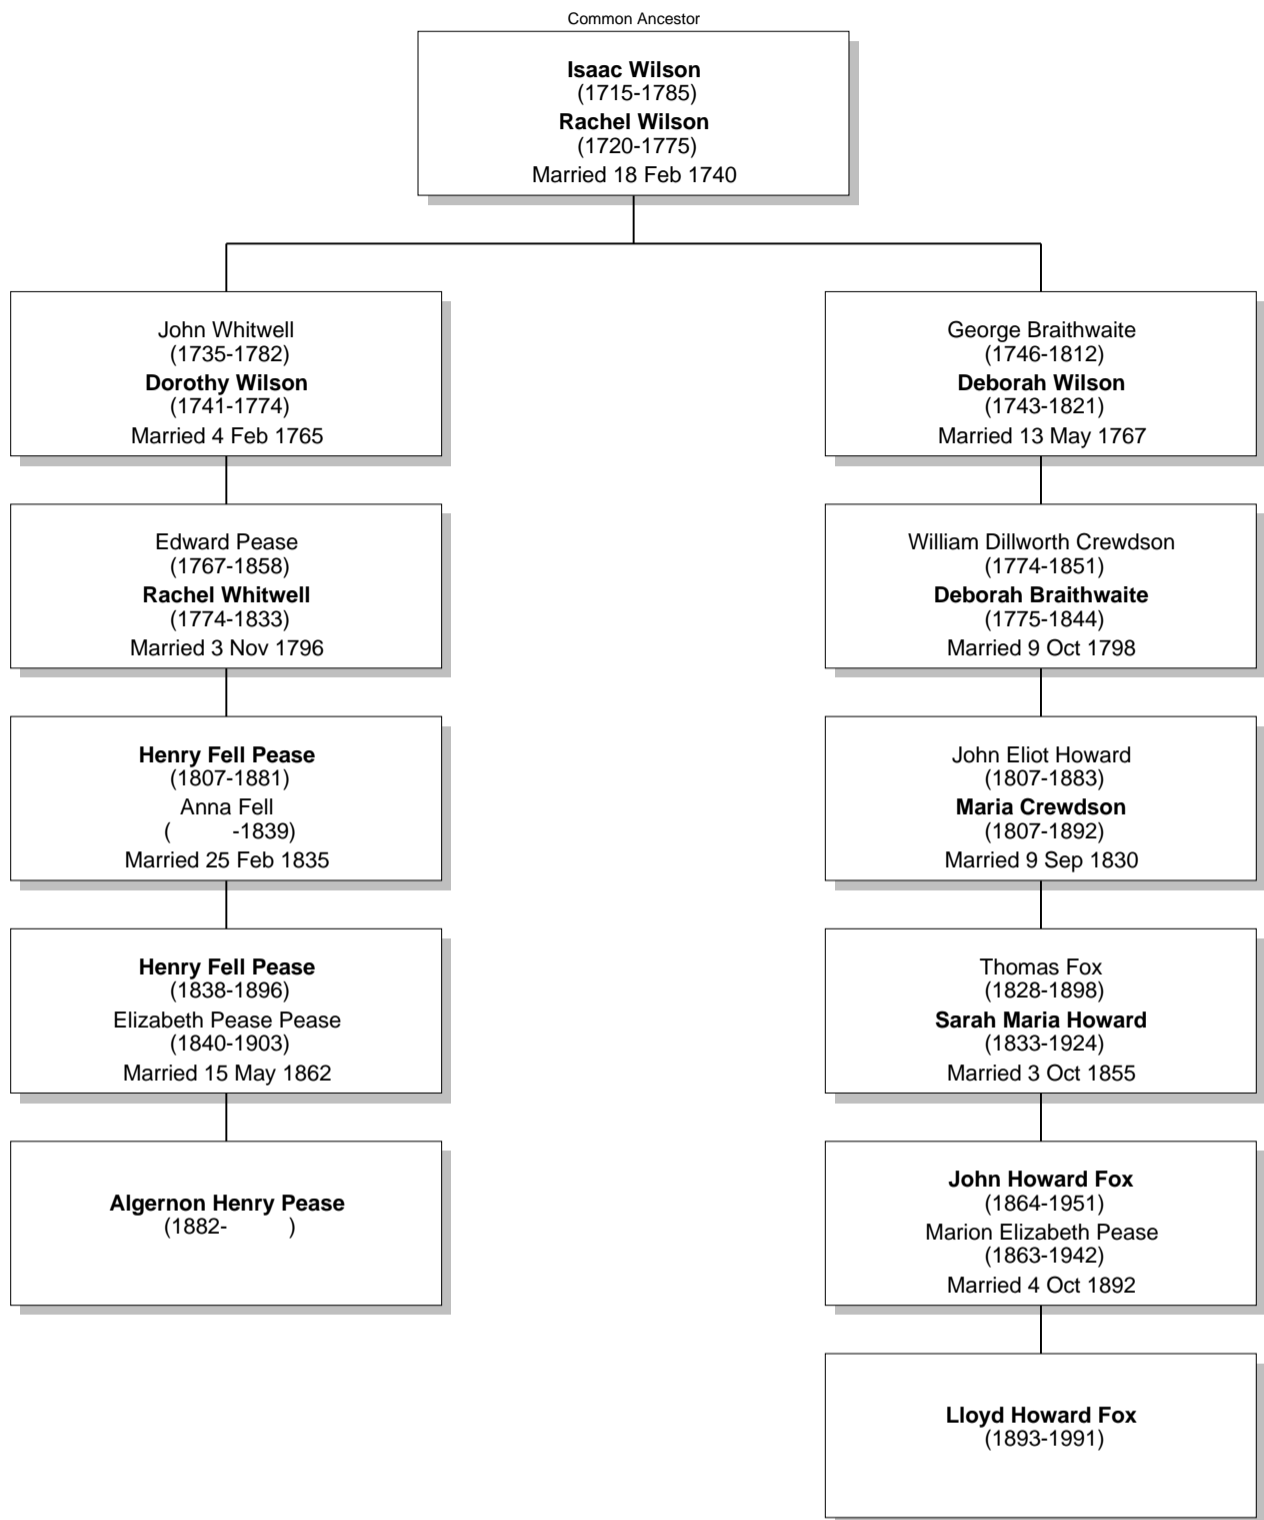

# Relationship Chart

Lloyd Howard Fox is the Half-1st cousin of Algernon Henry Pease

# Relationship Chart

Lloyd Howard Fox is the 3rd cousin of Algernon Henry Pease

Common Ancestor

# Relationship Chart

Lloyd Howard Fox is the 4th cousin once removed \* of Algernon Henry Pease