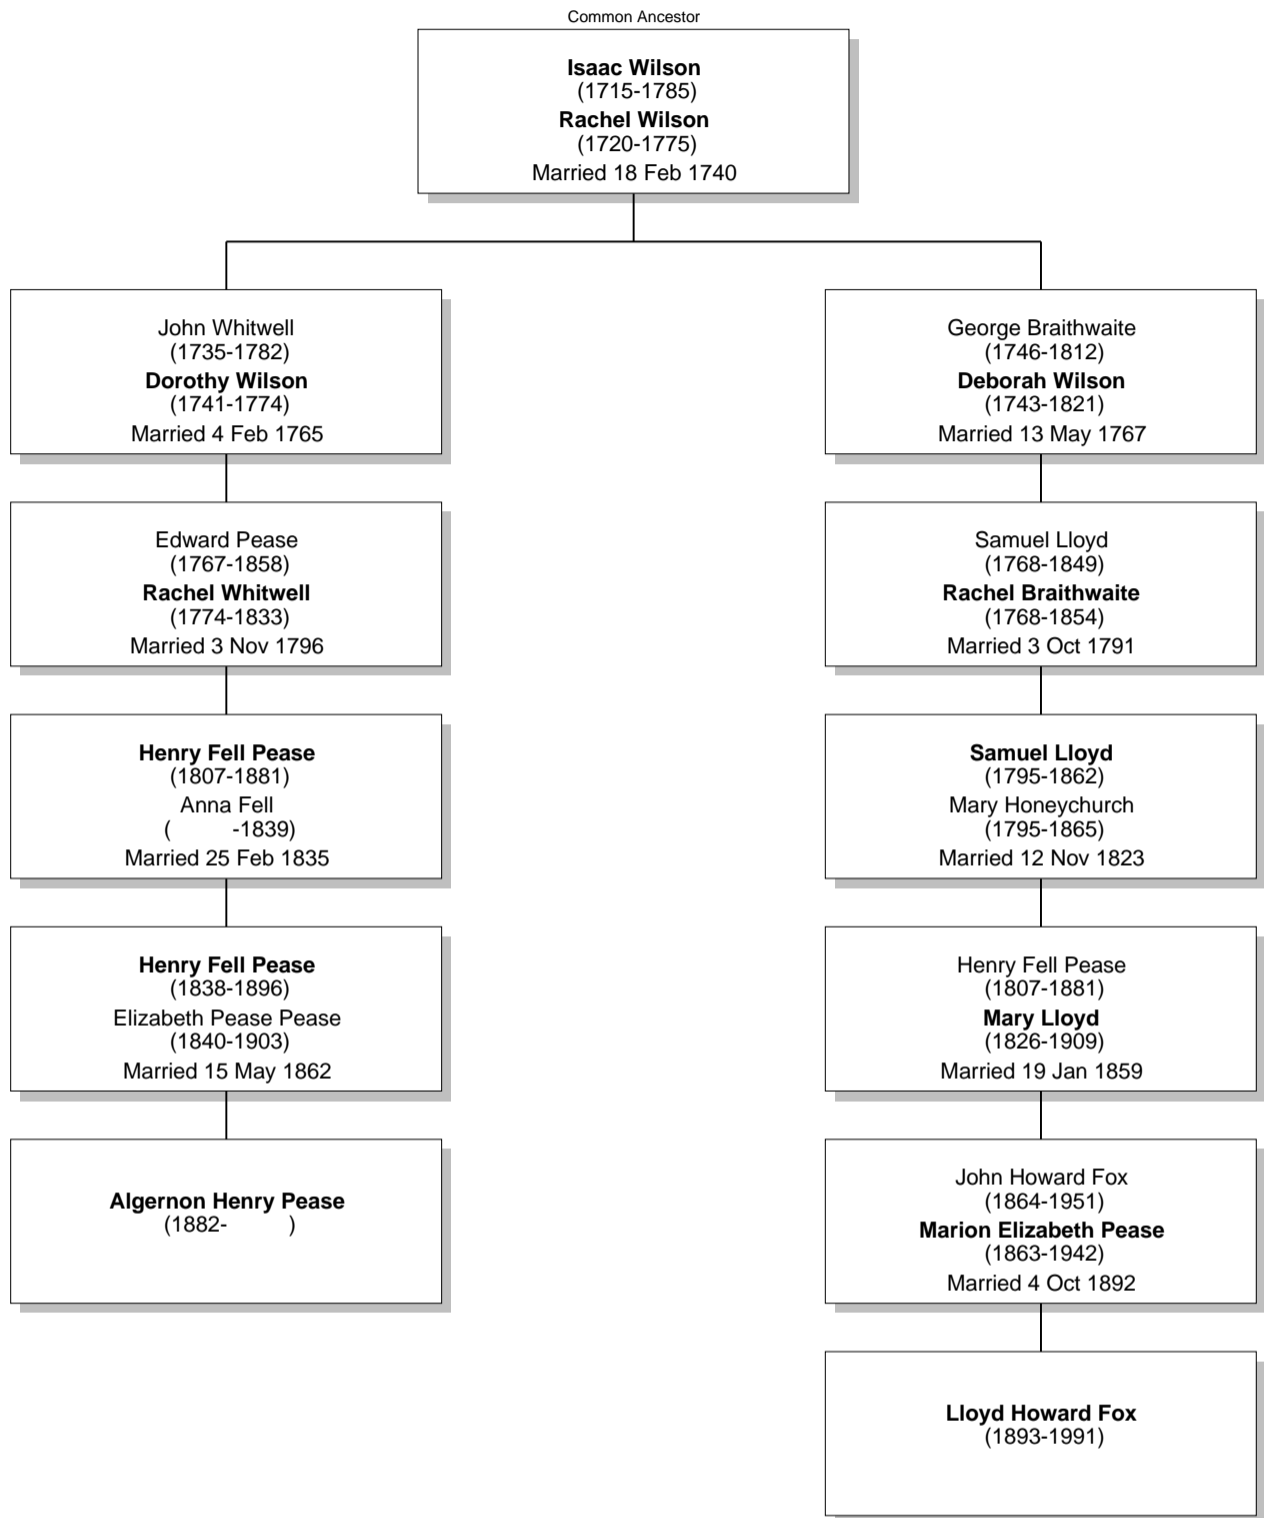

# Relationship Chart

Lloyd Howard Fox is the Half-1st cousin of Algernon Henry Pease

# Relationship Chart

Lloyd Howard Fox is the 3rd cousin of Algernon Henry Pease

Common Ancestor

# Relationship Chart

Lloyd Howard Fox is the 4th cousin once removed \* of Algernon Henry Pease