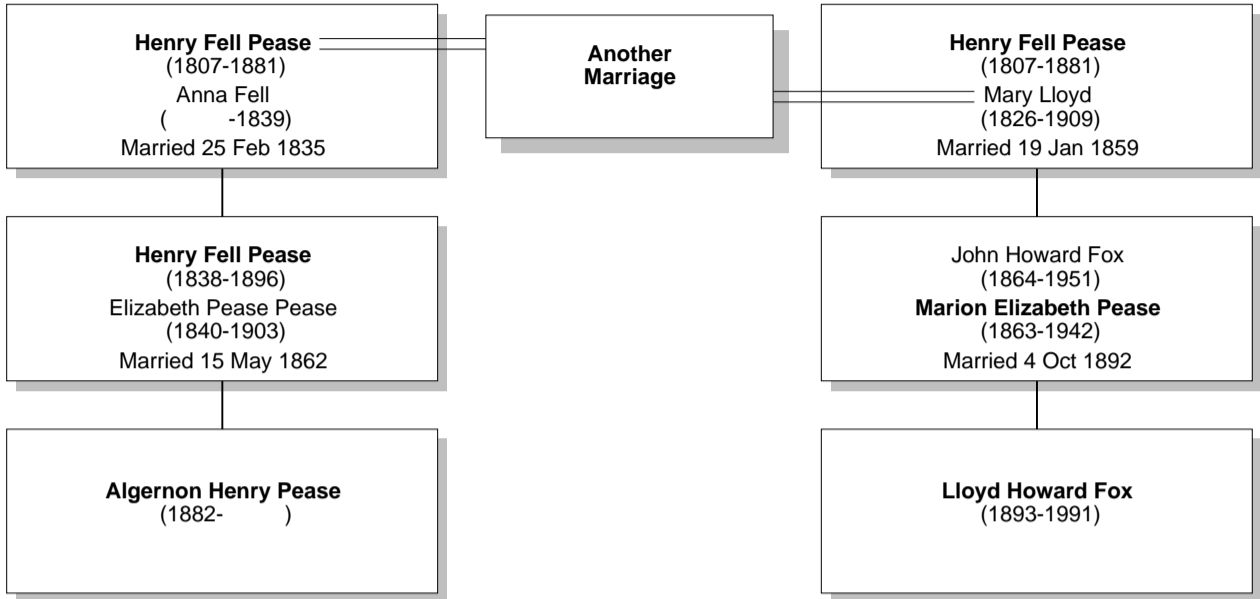

# Relationship Chart

Lloyd Howard Fox is the Half-1st cousin of Algernon Henry Pease

# Relationship Chart

Lloyd Howard Fox is the 3rd cousin of Algernon Henry Pease

Common Ancestor

# Relationship Chart

Lloyd Howard Fox is the 4th cousin once removed \* of Algernon Henry Pease