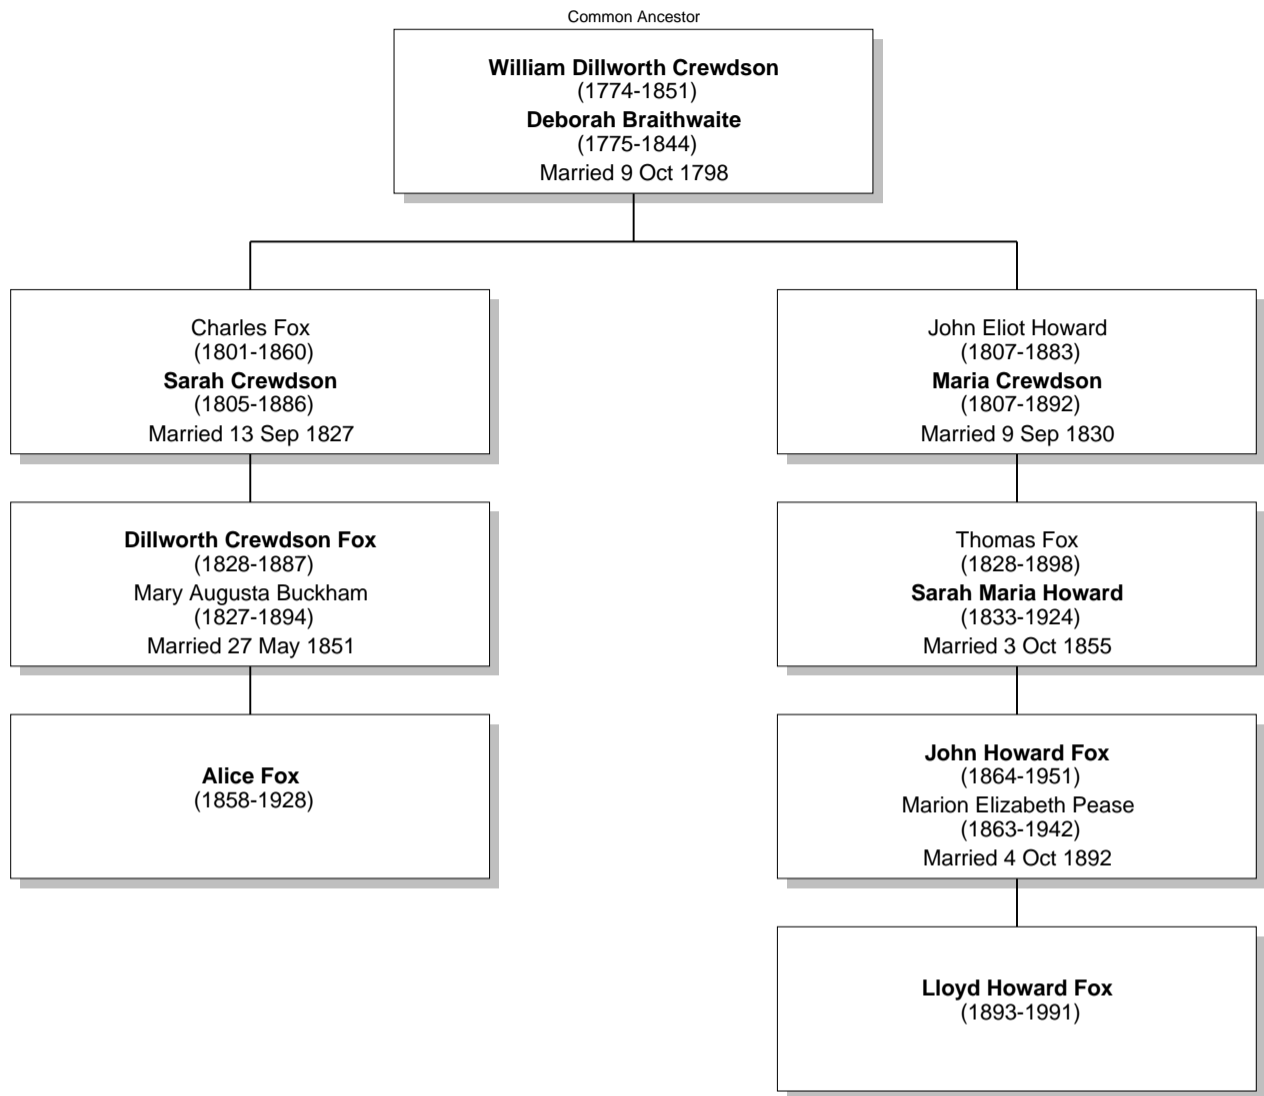

# Relationship Chart

Lloyd Howard Fox is the 2nd cousin once removed \* of Alice Fox

# Relationship Chart

Lloyd Howard Fox is the 3rd cousin once removed \* of Alice Fox

# Relationship Chart

Lloyd Howard Fox is the 5th cousin once removed \* of Alice Fox

Common Ancestor