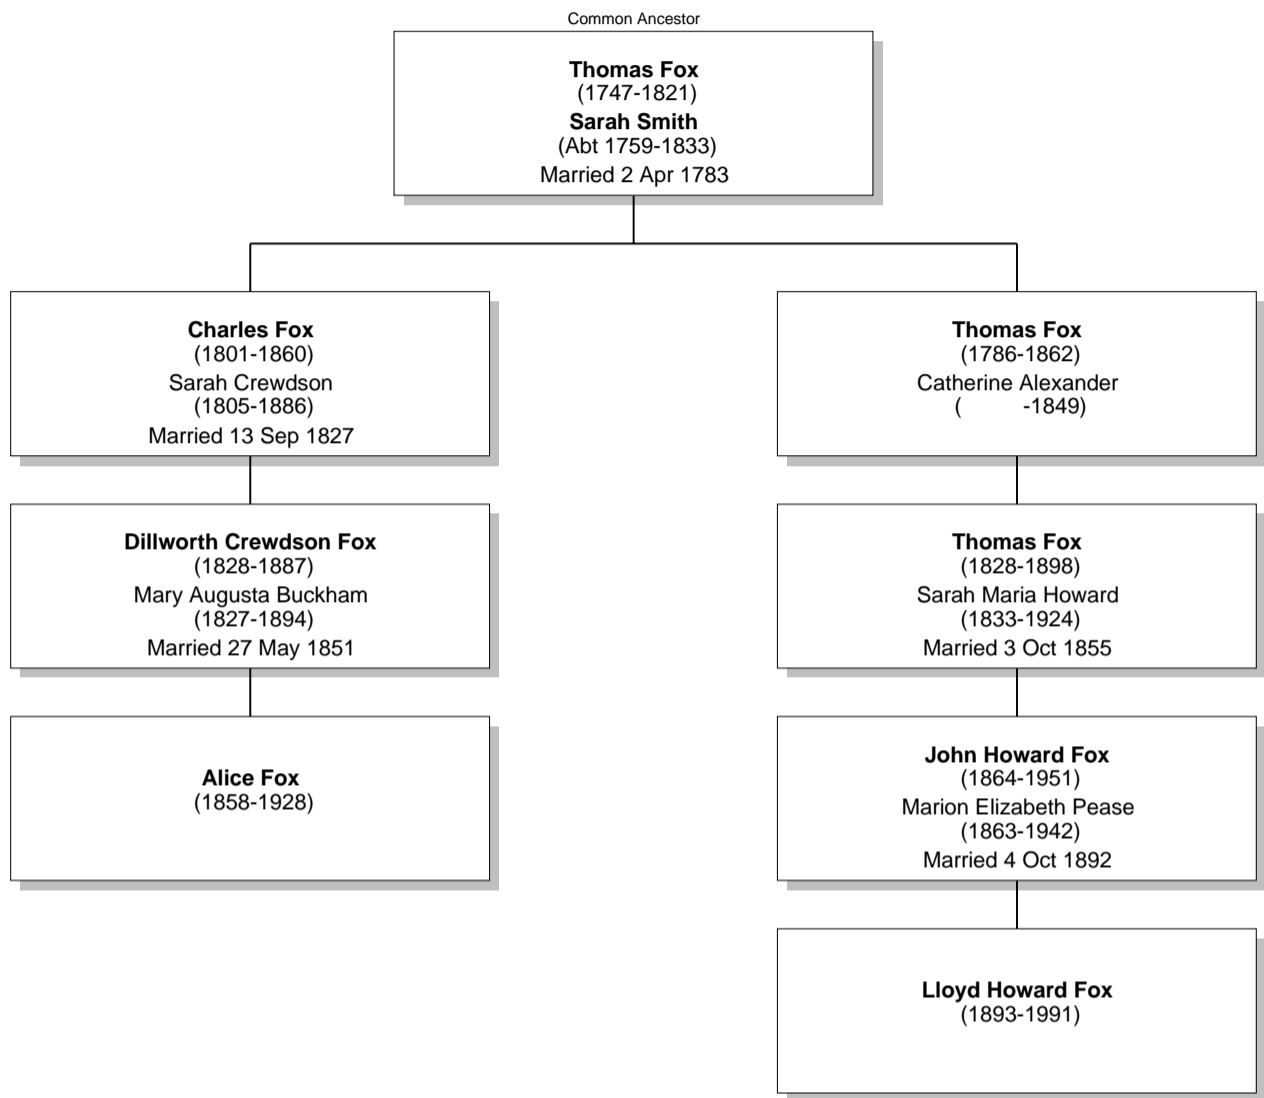

# Relationship Chart

Lloyd Howard Fox is the 2nd cousin once removed \* of Alice Fox

# Relationship Chart

Lloyd Howard Fox is the 3rd cousin once removed \* of Alice Fox

# Relationship Chart

Lloyd Howard Fox is the 5th cousin once removed \* of Alice Fox

Common Ancestor