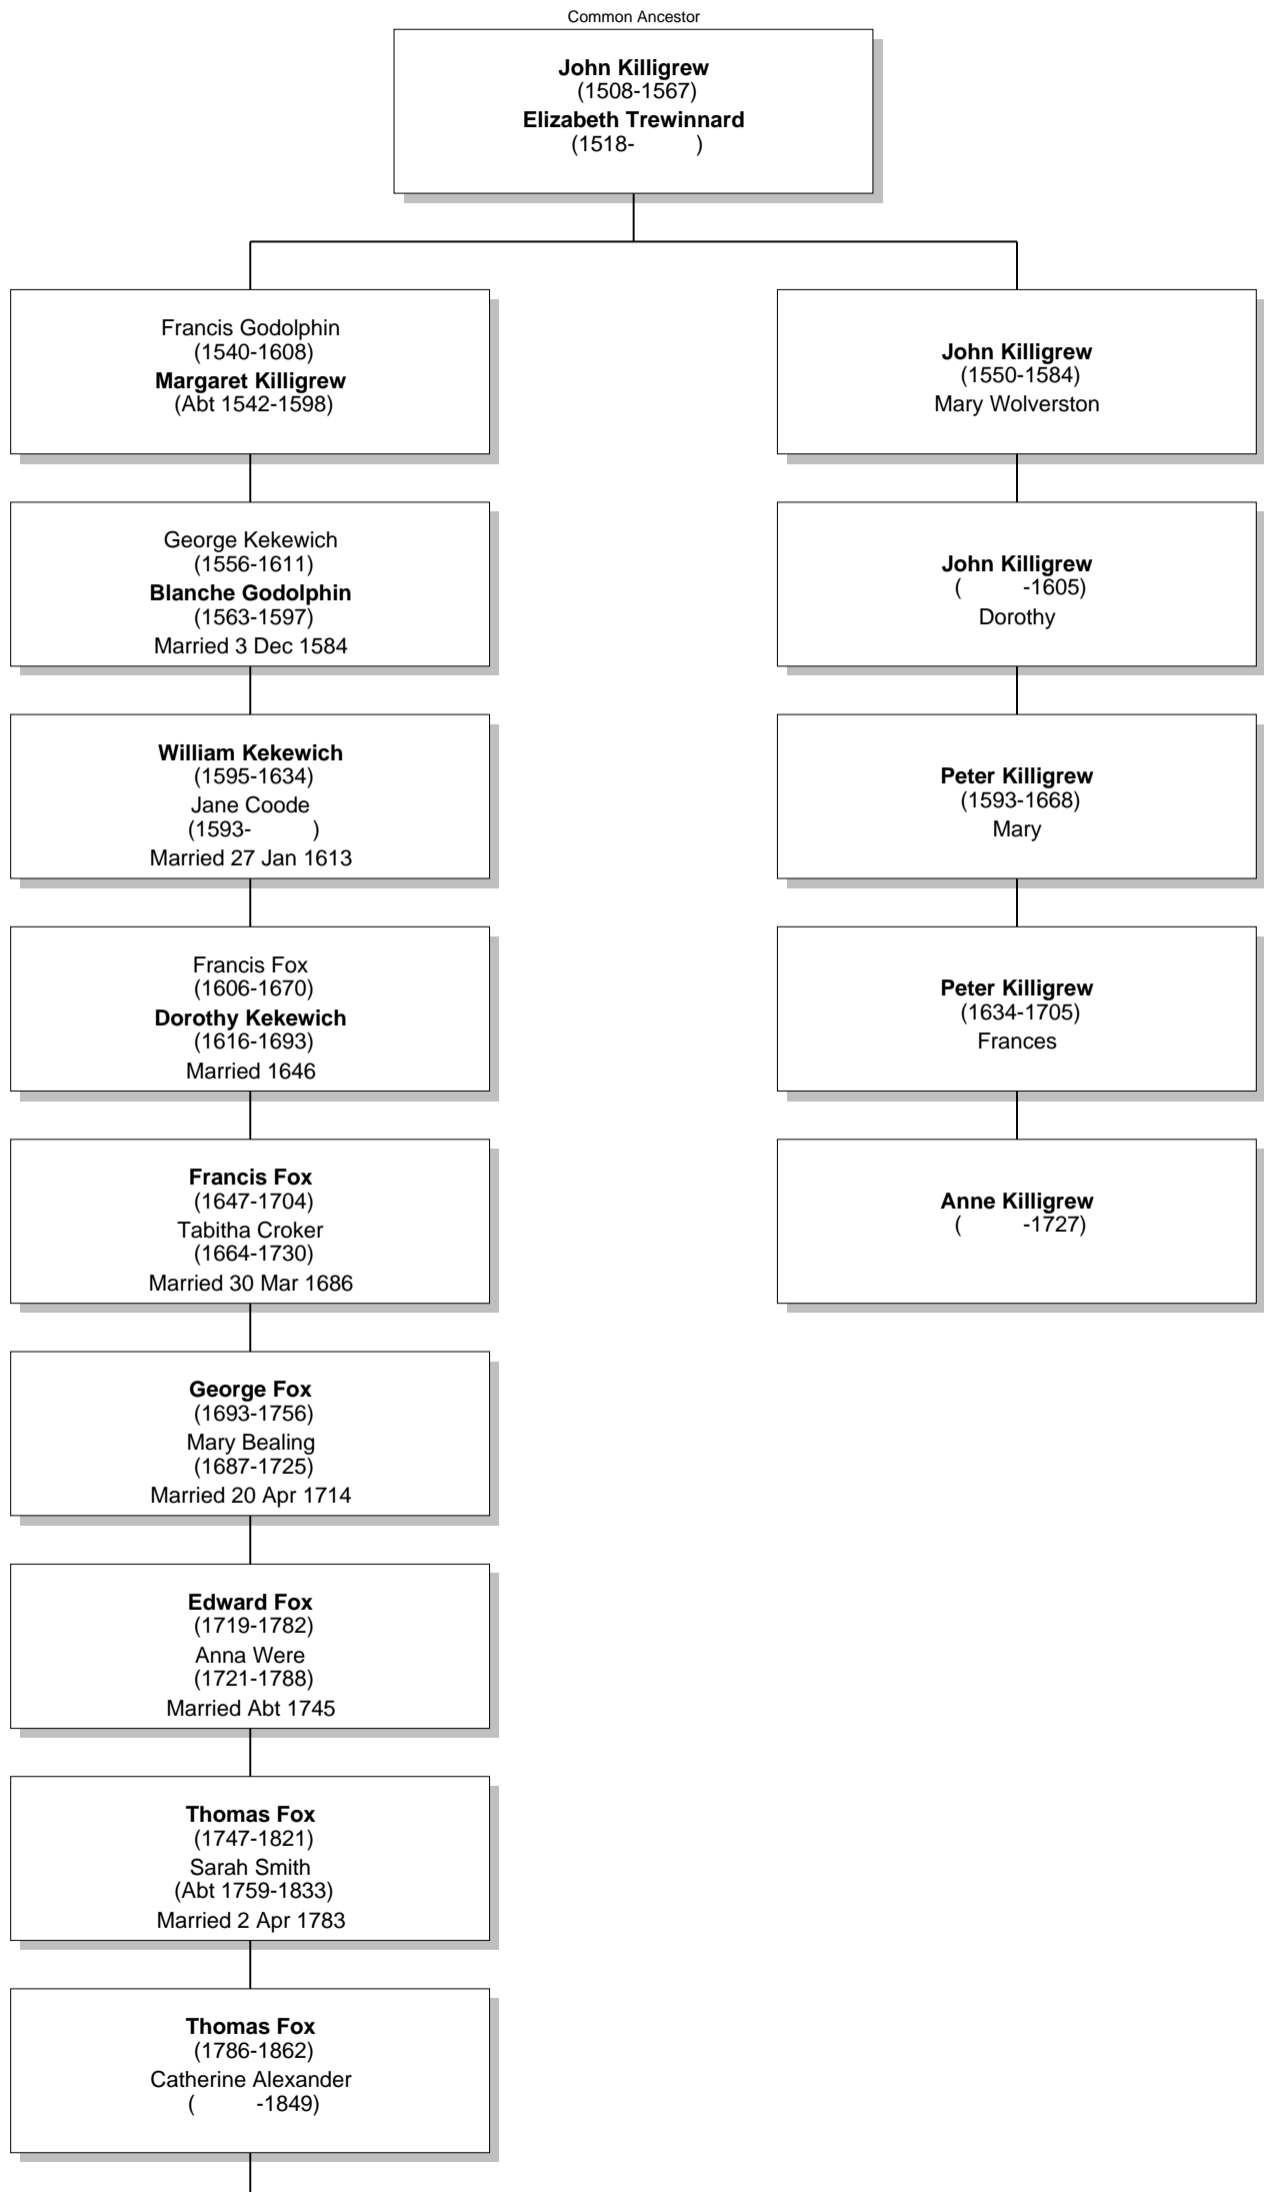

# Relationship Chart

Anne Killigrew is the 4th cousin 7 times removed of Lloyd Howard Fox

# Relationship Chart

**Thomas Fox**  
(1828-1898)  
Sarah Maria Howard  
(1833-1924)  
Married 3 Oct 1855

**John Howard Fox**  
(1864-1951)  
Marion Elizabeth Pease  
(1863-1942)  
Married 4 Oct 1892

**Lloyd Howard Fox**  
(1893-1991)