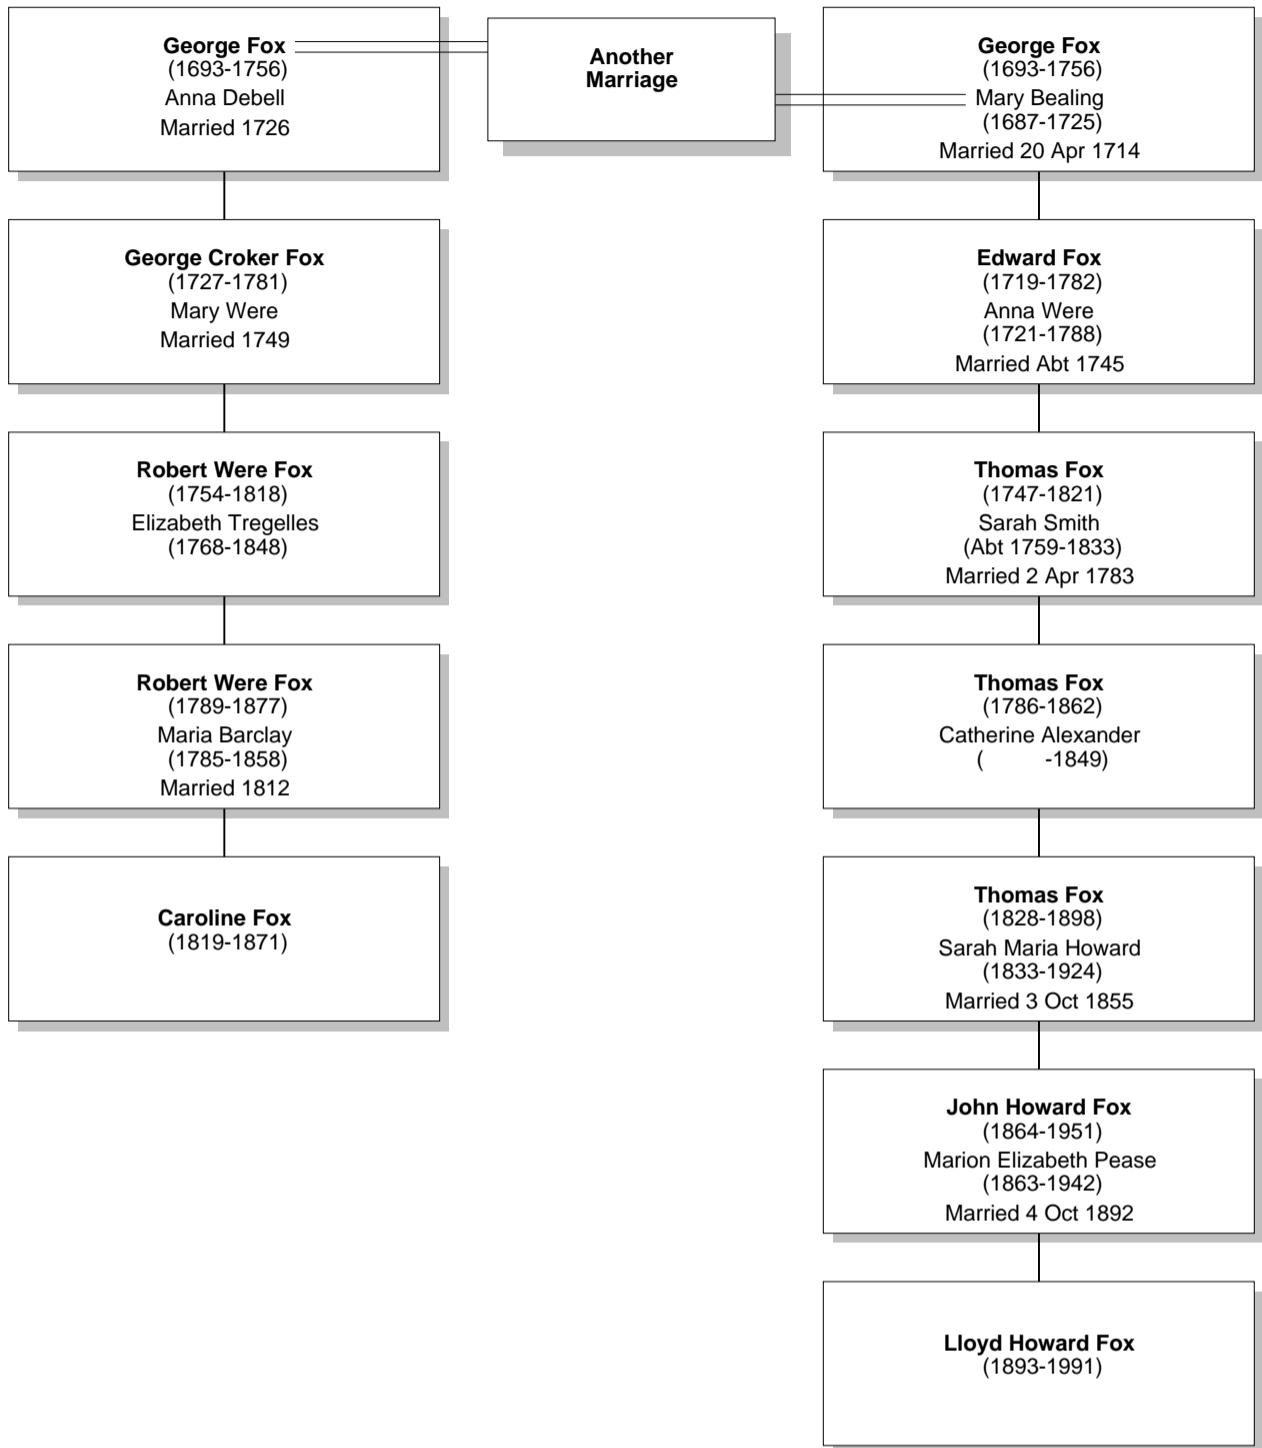

Relationship Chart

Lloyd Howard Fox is the 3rd cousin twice removed * of Caroline Fox

Relationship Chart

Lloyd Howard Fox is the Half-3rd cousin twice removed * of Caroline Fox

Relationship Chart

Lloyd Howard Fox is the Half-18th cousin twice removed * of Caroline Fox

Relationship Chart

Relationship Chart

Lloyd Howard Fox
(1893-1991)

Relationship Chart

Lloyd Howard Fox is the Husband of half-3rd cousin twice removed * of Caroline Fox