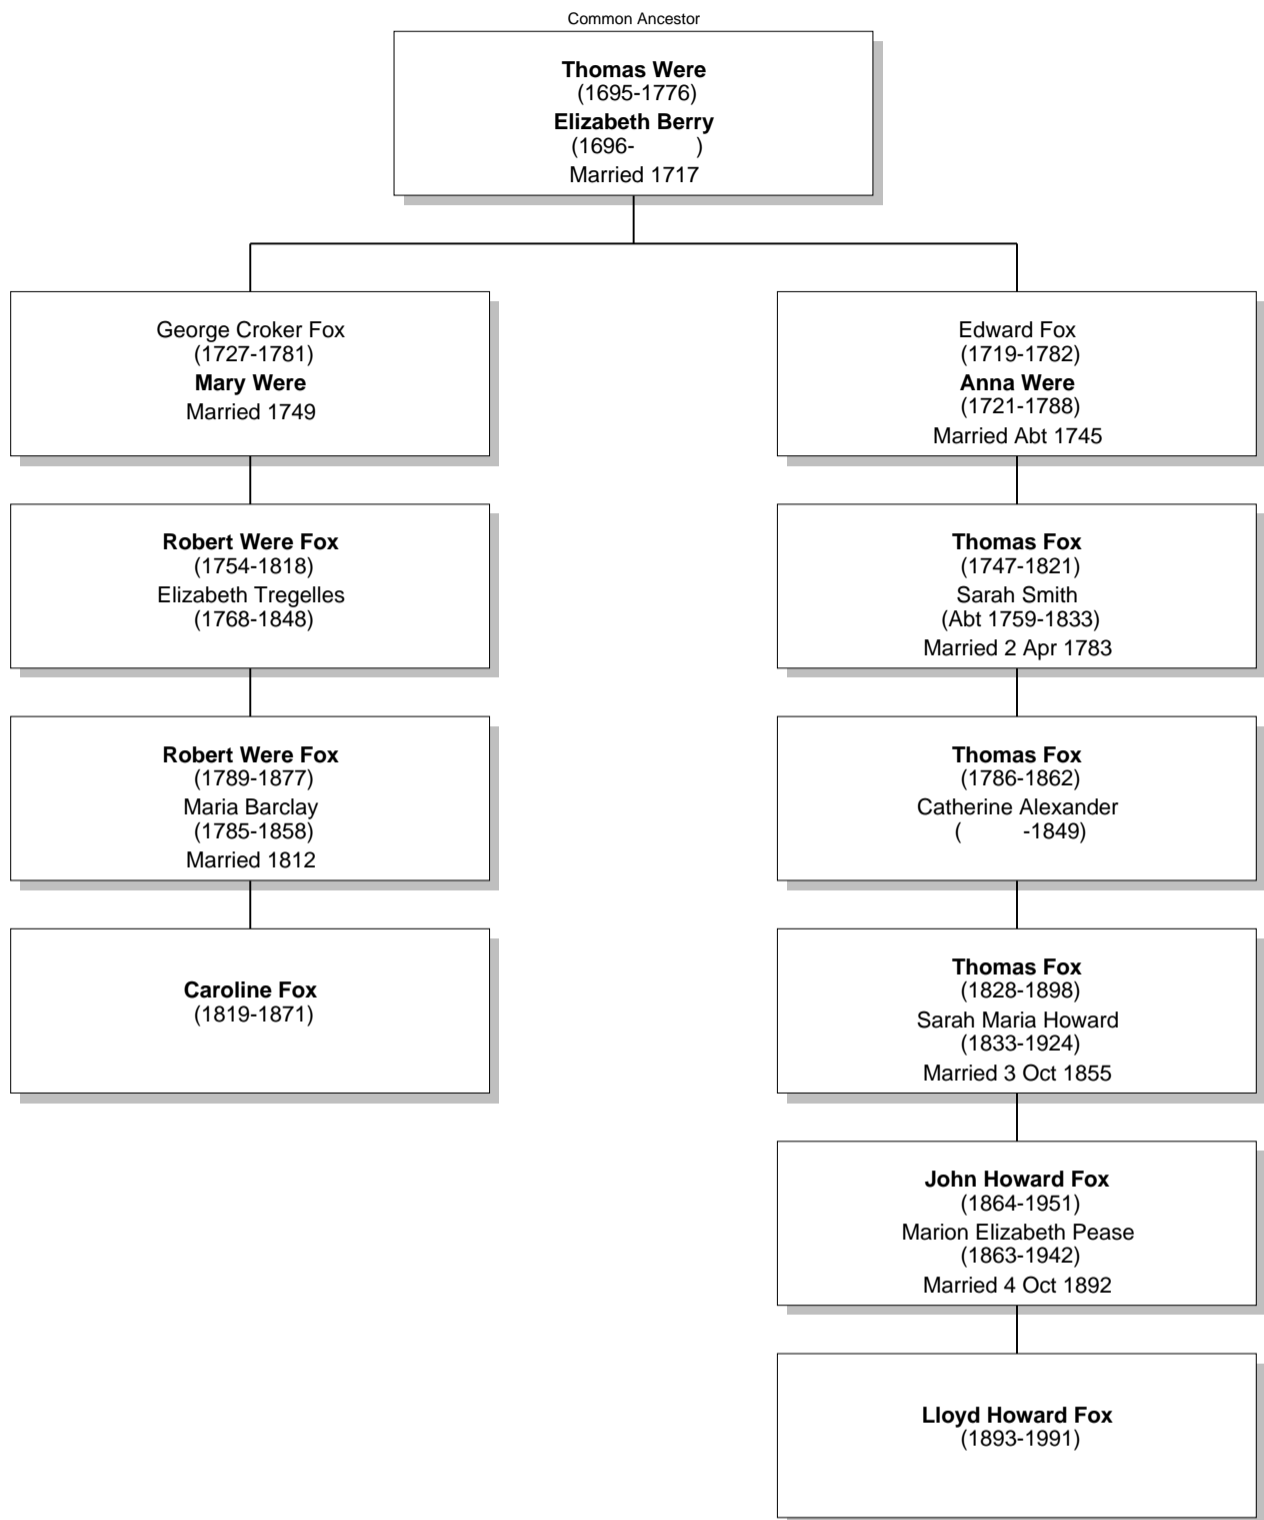

Relationship Chart

Lloyd Howard Fox is the 3rd cousin twice removed * of Caroline Fox

Relationship Chart

Lloyd Howard Fox is the Half-3rd cousin twice removed * of Caroline Fox

Relationship Chart

Lloyd Howard Fox is the Half-18th cousin twice removed * of Caroline Fox

Relationship Chart

Relationship Chart

Lloyd Howard Fox
(1893-1991)

Relationship Chart

Lloyd Howard Fox is the Husband of half-3rd cousin twice removed * of Caroline Fox