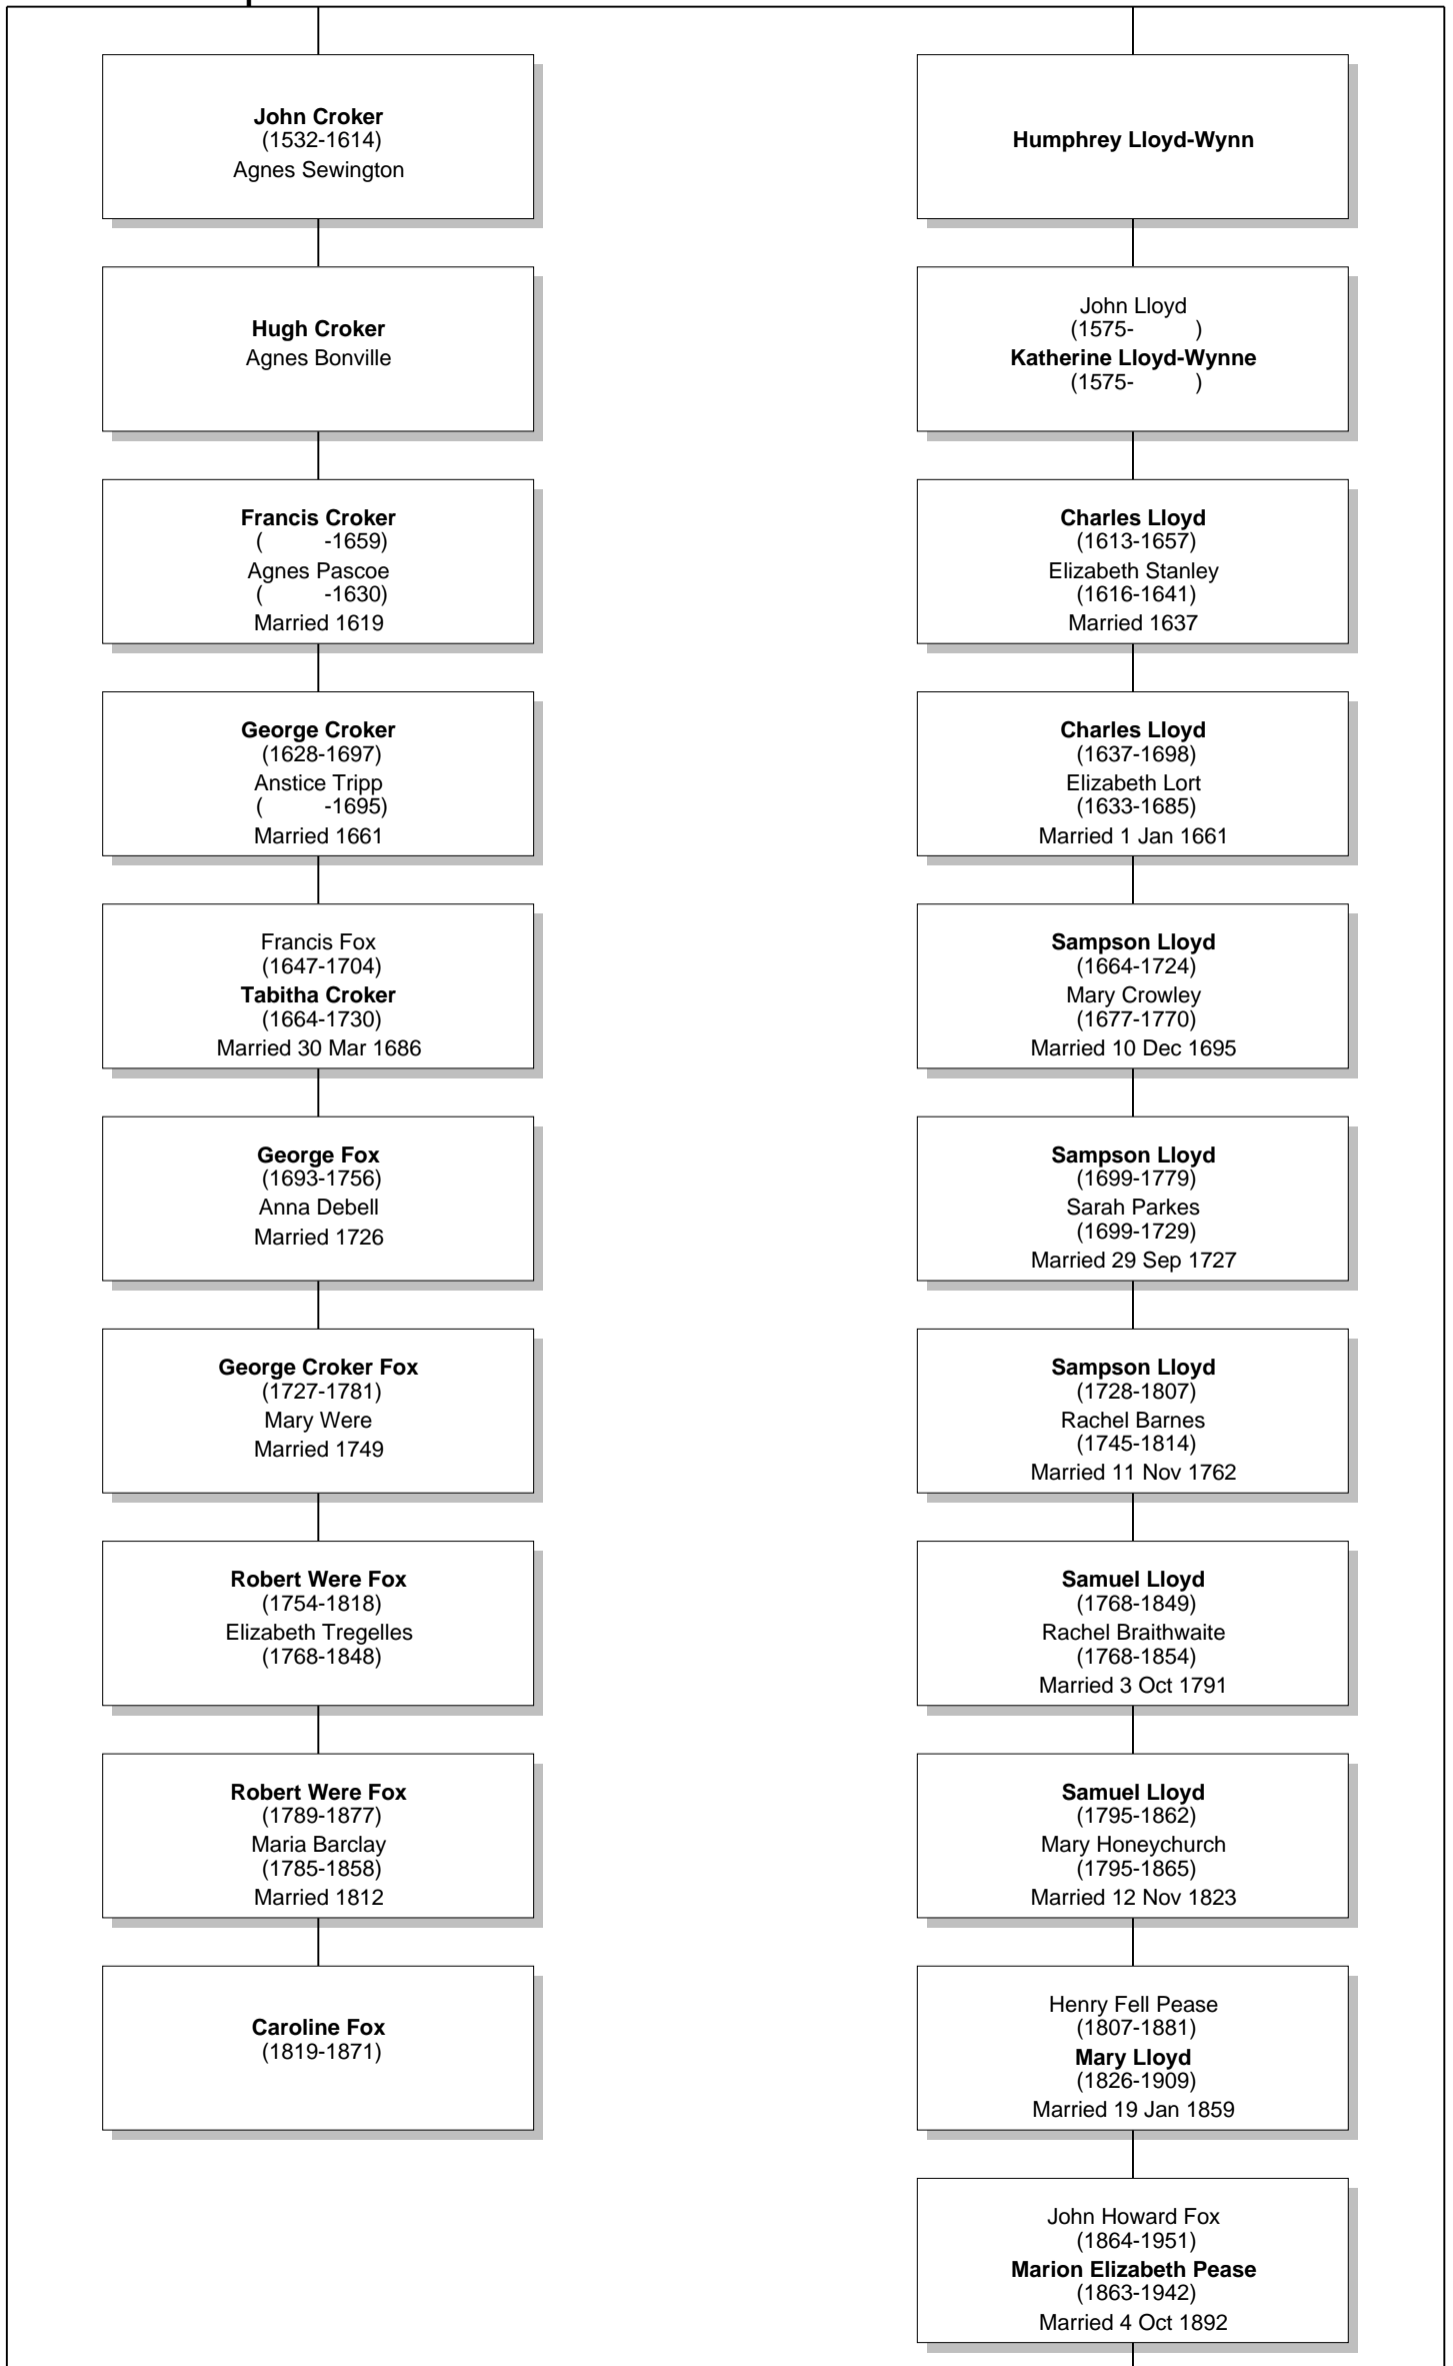

Relationship Chart

Lloyd Howard Fox is the 3rd cousin twice removed * of Caroline Fox

Relationship Chart

Lloyd Howard Fox is the Half-3rd cousin twice removed * of Caroline Fox

Relationship Chart

Lloyd Howard Fox is the Half-18th cousin twice removed * of Caroline Fox

Relationship Chart

Relationship Chart

Lloyd Howard Fox
(1893-1991)

Relationship Chart

Lloyd Howard Fox is the Husband of half-3rd cousin twice removed * of Caroline Fox