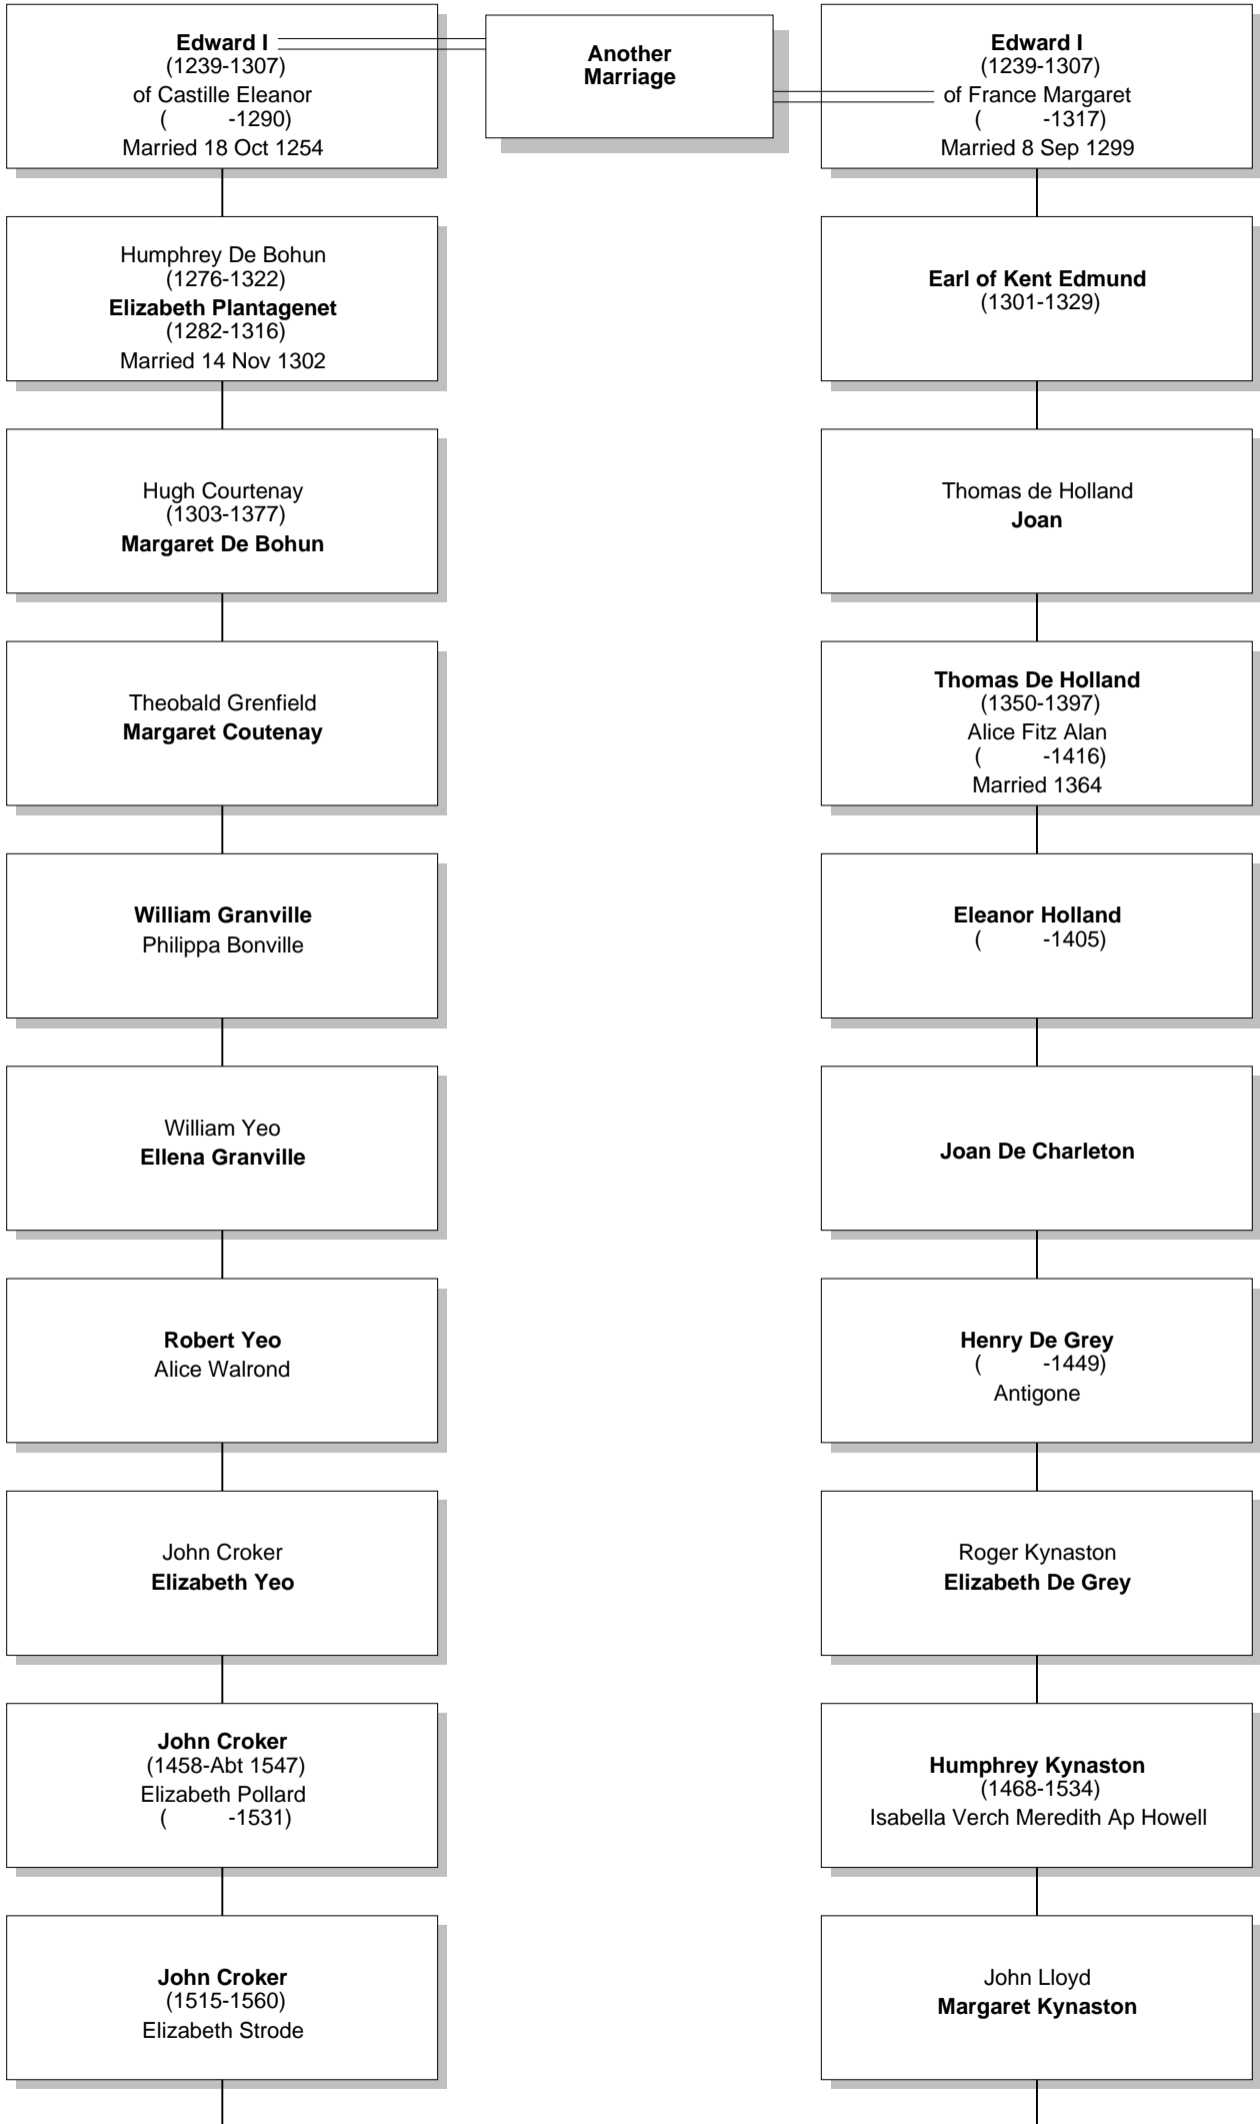

Relationship Chart

Lloyd Howard Fox is the 3rd cousin twice removed * of Caroline Fox

Relationship Chart

Lloyd Howard Fox is the Half-3rd cousin twice removed * of Caroline Fox

Relationship Chart

Lloyd Howard Fox is the Half-18th cousin twice removed * of Caroline Fox

Relationship Chart

Relationship Chart

Lloyd Howard Fox
(1893-1991)

Relationship Chart

Lloyd Howard Fox is the Husband of half-3rd cousin twice removed * of Caroline Fox