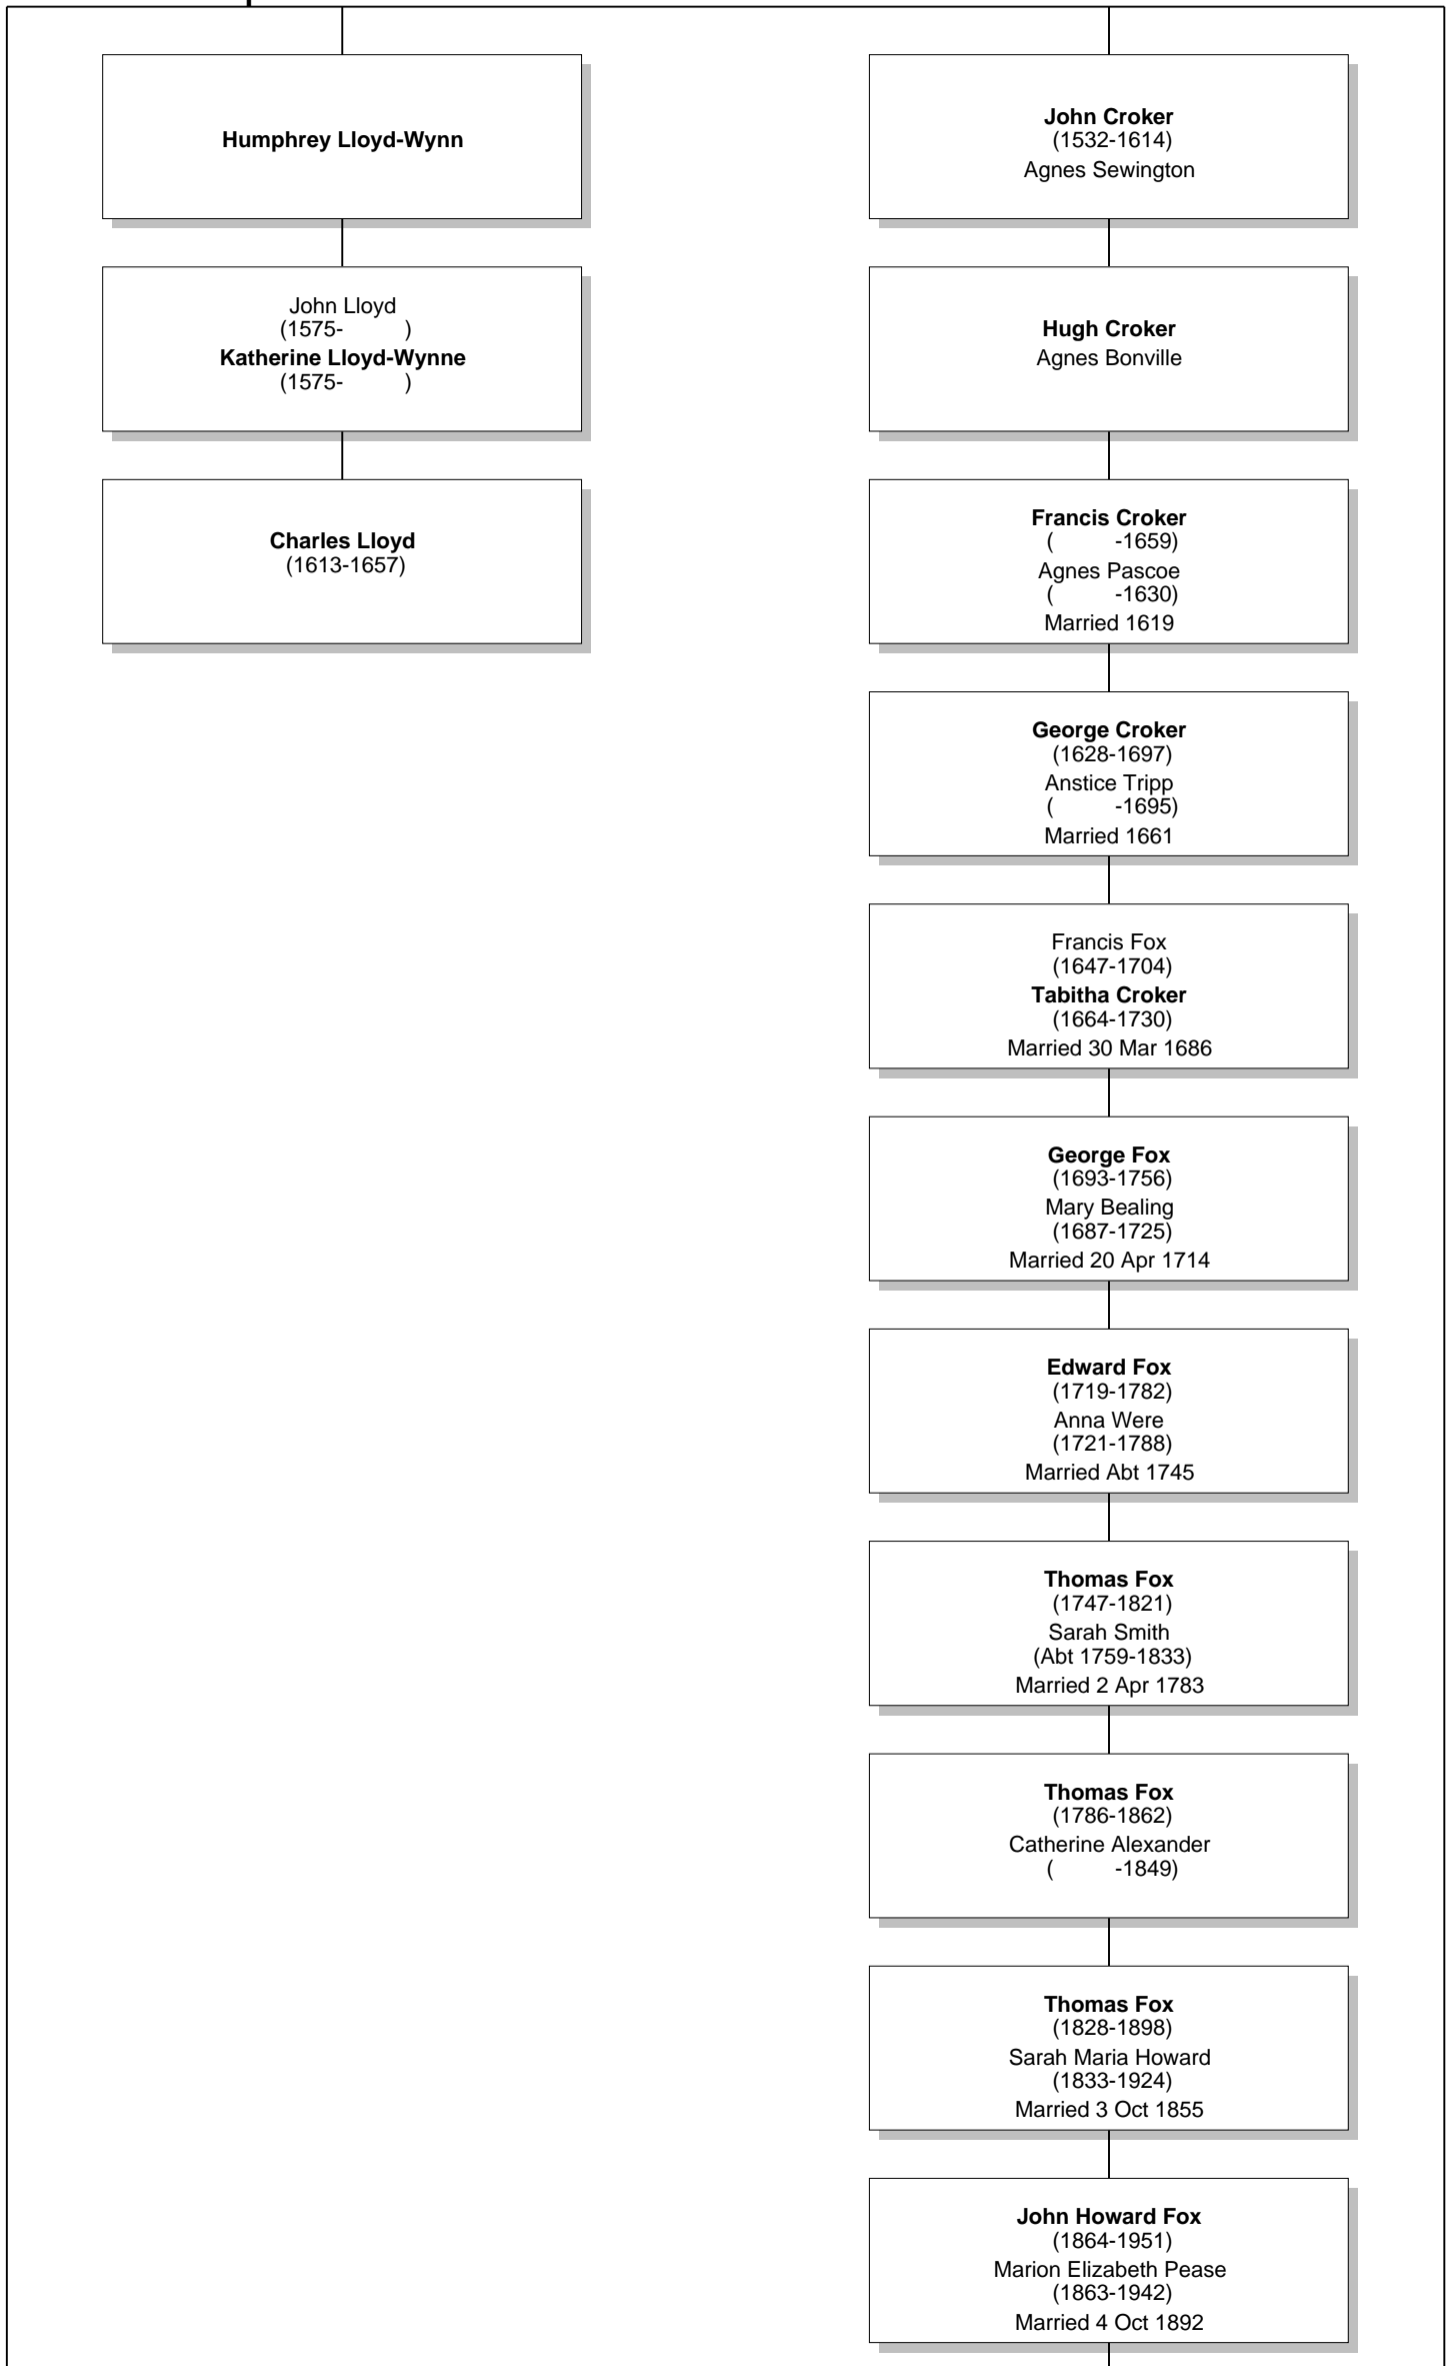

Relationship Chart

Lloyd Howard Fox is the 7th great-grandson of Charles Lloyd

Common Ancestor

Relationship Chart

Lloyd Howard Fox is the 11th cousin 9 times removed * of Charles Lloyd

Common Ancestor

Edward I
(1239-1307)
of Castile Eleanor
(-1290)
Married 18 Oct 1254

Theobald Grenfield
Margaret Coute nay

Henry IV
(1367-1413)

William Granville
Philippa Bonville

Humphrey Plantagenet

William Yeo
Ellena Granville

Henry De Grey
(-1449)
Antigone

Robert Yeo
Alice Walrond

Roger Kynaston
Elizabeth De Grey

John Croker
Elizabeth Yeo

Humphrey Kynaston
(1468-1534)
Isabella Verch Meredith Ap Howell

John Croker
(1458-Abt 1547)
Elizabeth Pollard
(-1531)

John Lloyd
Margaret Kynaston

John Croker
(1515-1560)
Elizabeth Strode

Relationship Chart

Relationship Chart

Relationship Chart

Lloyd Howard Fox is the Half-11th cousin 9 times removed * of Charles Lloyd

Relationship Chart

Relationship Chart

Lloyd Howard Fox
(1893-1991)