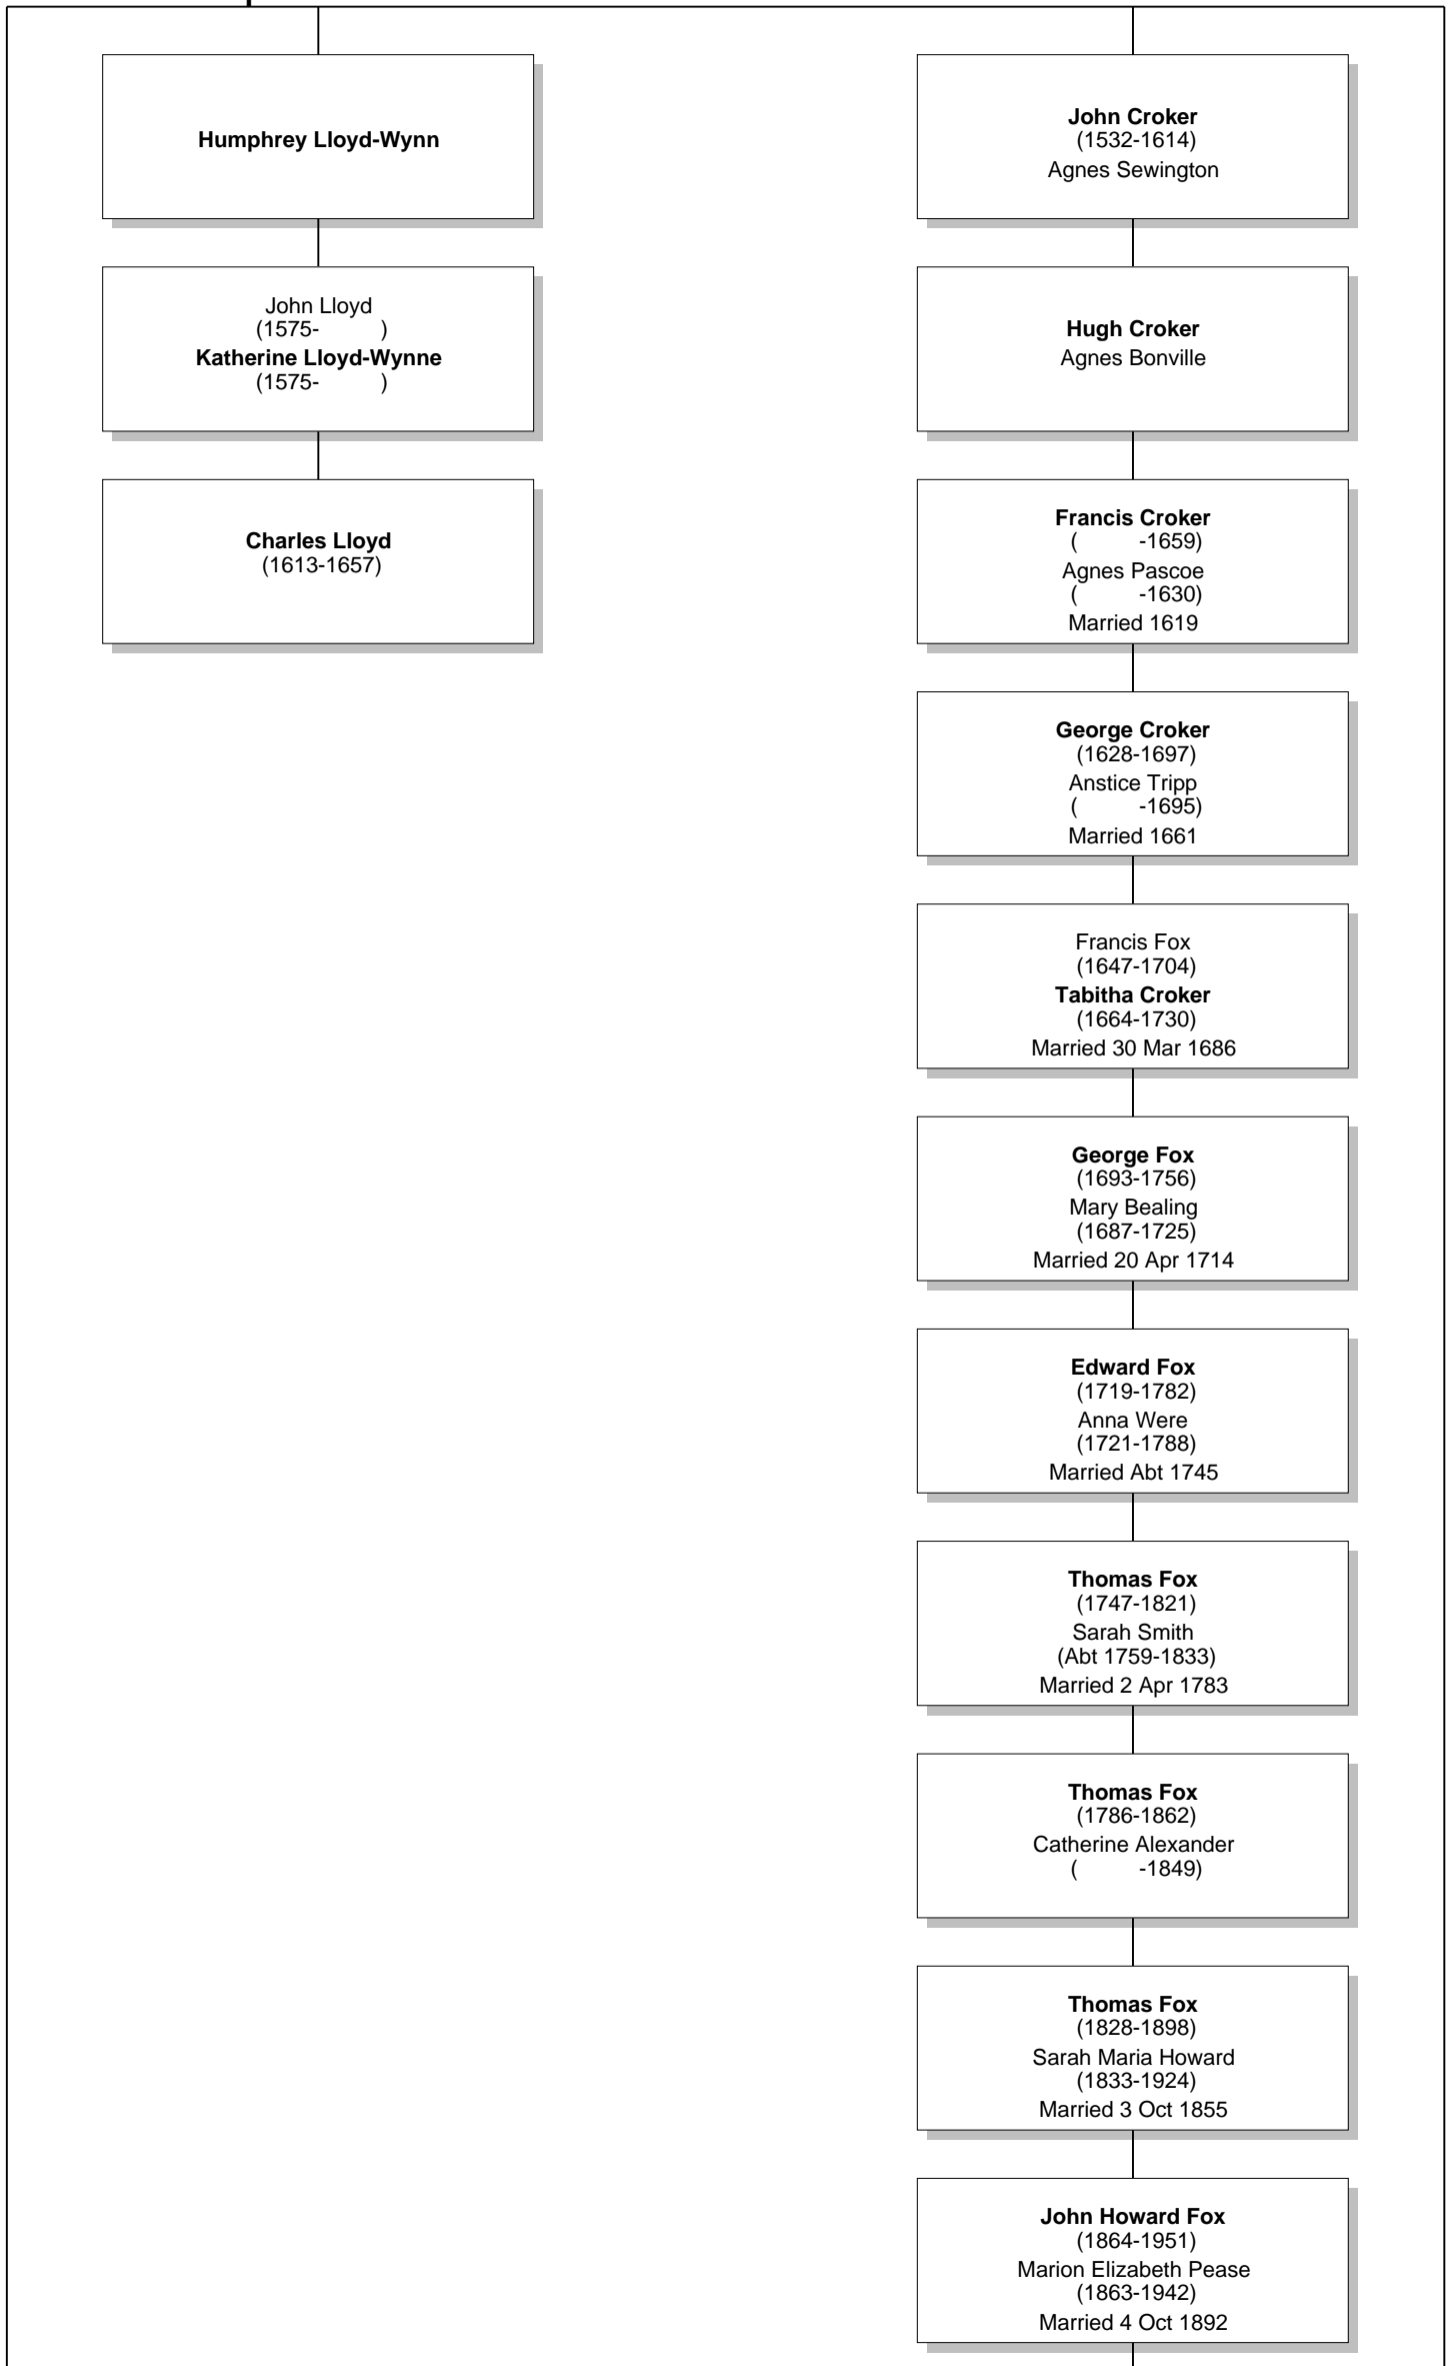

Relationship Chart

Lloyd Howard Fox is the 7th great-grandson of Charles Lloyd

Common Ancestor

Relationship Chart

Lloyd Howard Fox is the 11th cousin 9 times removed * of Charles Lloyd

Common Ancestor

Edward I
(1239-1307)
of Castile Eleanor
(-1290)
Married 18 Oct 1254

Theobald Grenfield
Margaret Coute nay

Henry IV
(1367-1413)

William Granville
Philippa Bonville

Humphrey Plantagenet

William Yeo
Ellena Granville

Henry De Grey
(-1449)
Antigone

Robert Yeo
Alice Walrond

Roger Kynaston
Elizabeth De Grey

John Croker
Elizabeth Yeo

Humphrey Kynaston
(1468-1534)
Isabella Verch Meredith Ap Howell

John Croker
(1458-Abt 1547)
Elizabeth Pollard
(-1531)

John Lloyd
Margaret Kynaston

John Croker
(1515-1560)
Elizabeth Strode

Relationship Chart

Relationship Chart

Relationship Chart

Lloyd Howard Fox is the Half-11th cousin 9 times removed * of Charles Lloyd

Relationship Chart

Relationship Chart

Lloyd Howard Fox
(1893-1991)