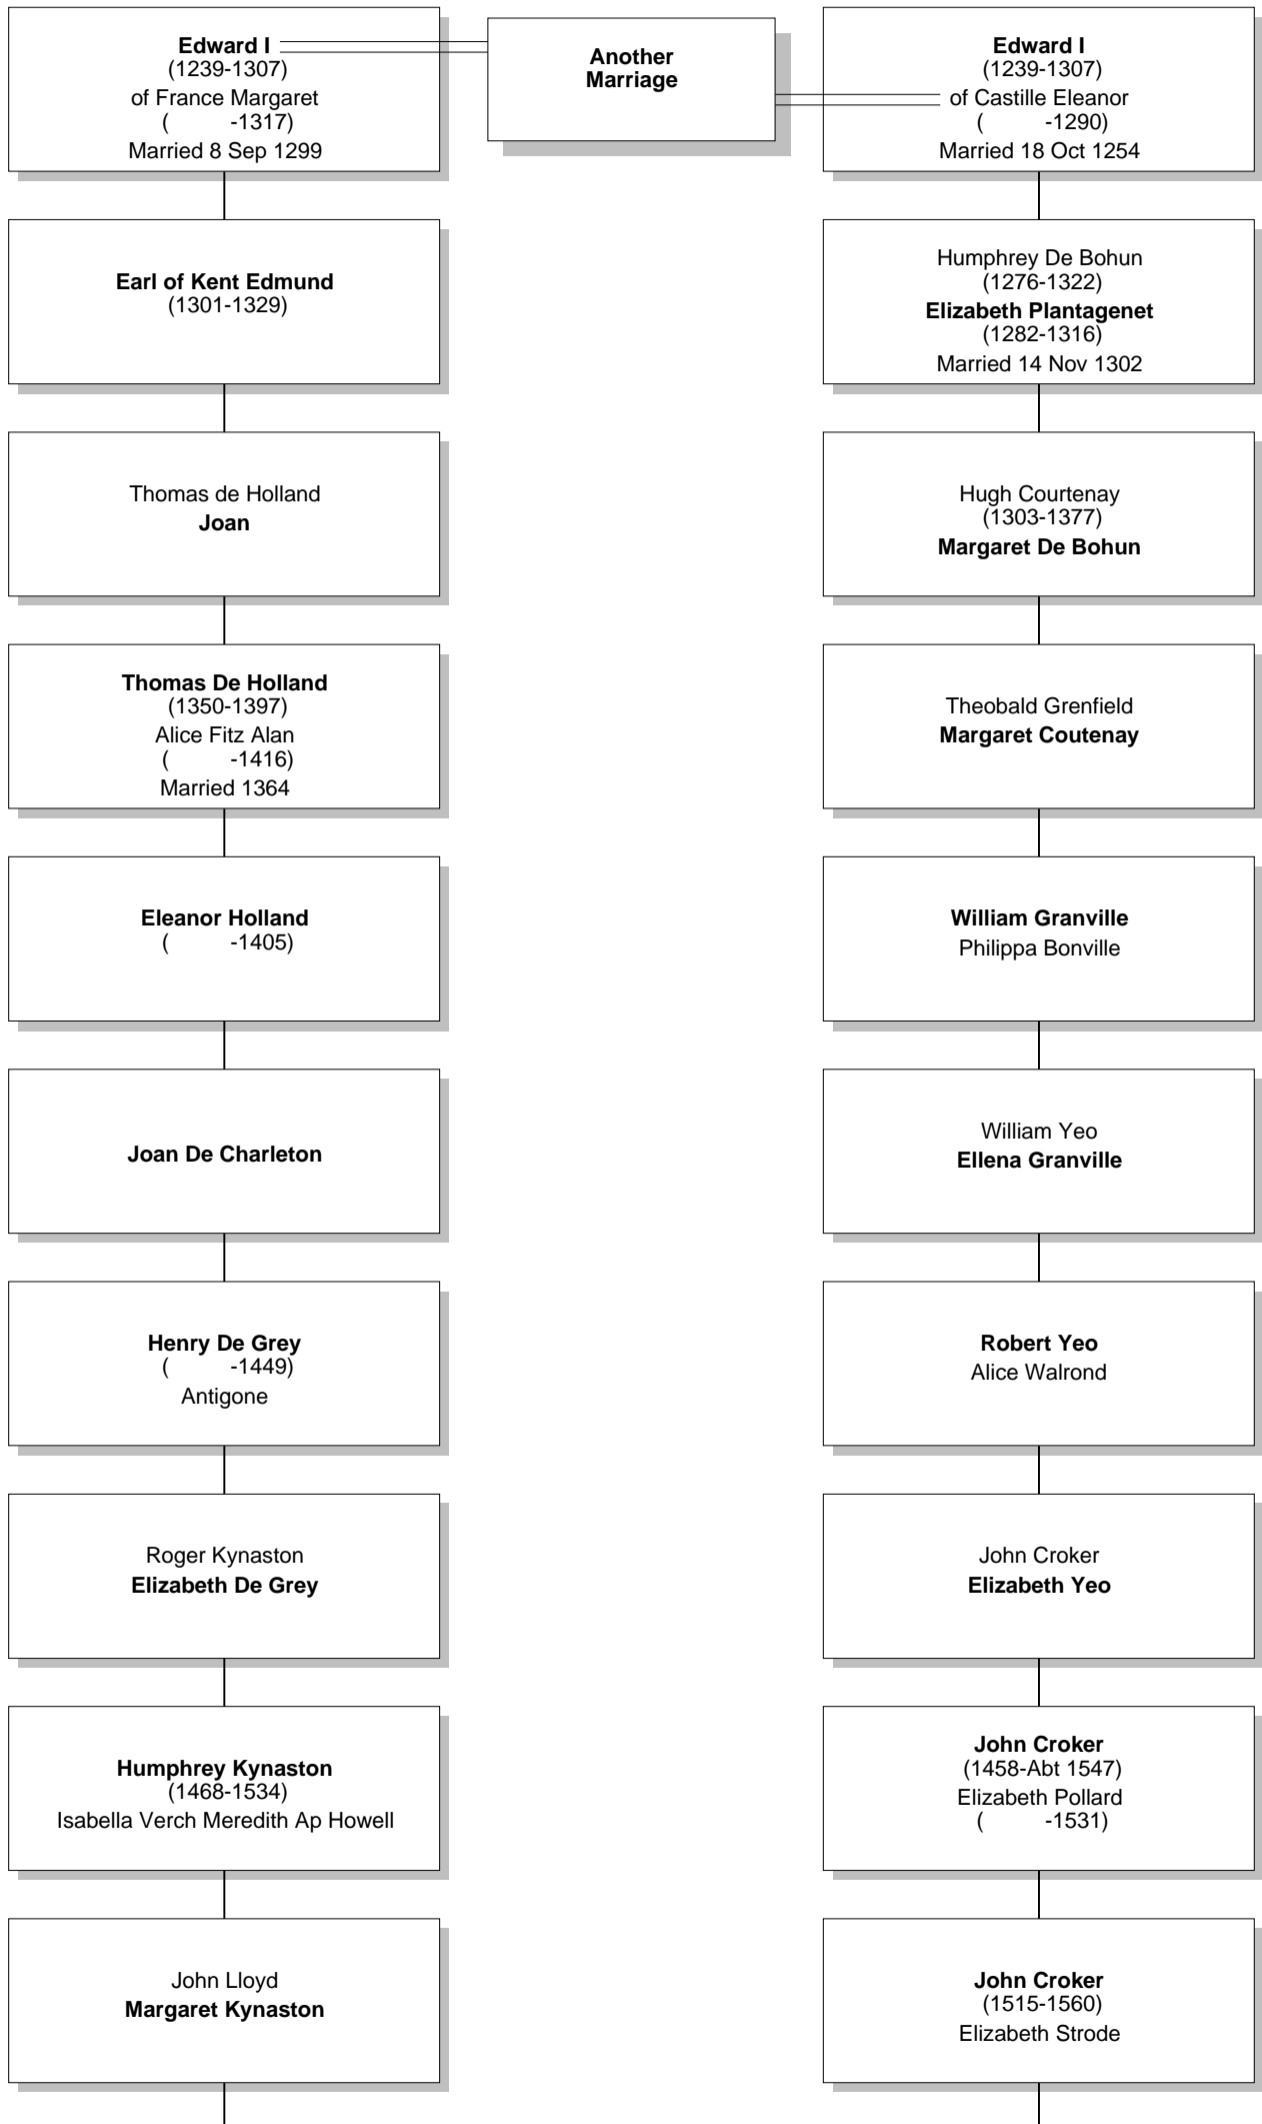

Relationship Chart

Lloyd Howard Fox is the 7th great-grandson of Charles Lloyd

Common Ancestor

Relationship Chart

Lloyd Howard Fox is the 11th cousin 9 times removed * of Charles Lloyd

Common Ancestor

Edward I
(1239-1307)
of Castile Eleanor
(-1290)
Married 18 Oct 1254

Edward II
(1284-1327)
Isabella Capet

Humphrey De Bohun
(1276-1322)
Elizabeth Plantagenet
(1282-1316)
Married 14 Nov 1302

Edward III
(1312-1377)
Philippa ?

Hugh Courtenay
(1303-1377)
Margaret De Bohun

John of Gaunt

John Croker
Elizabeth Yeo

Humphrey Kynaston
(1468-1534)
Isabella Verch Meredith Ap Howell

John Croker
(1458-Abt 1547)
Elizabeth Pollard
(-1531)

John Lloyd
Margaret Kynaston

John Croker
(1515-1560)
Elizabeth Strode

Relationship Chart

Relationship Chart

Relationship Chart

Lloyd Howard Fox is the Half-11th cousin 9 times removed * of Charles Lloyd

Relationship Chart

Relationship Chart

Lloyd Howard Fox
(1893-1991)