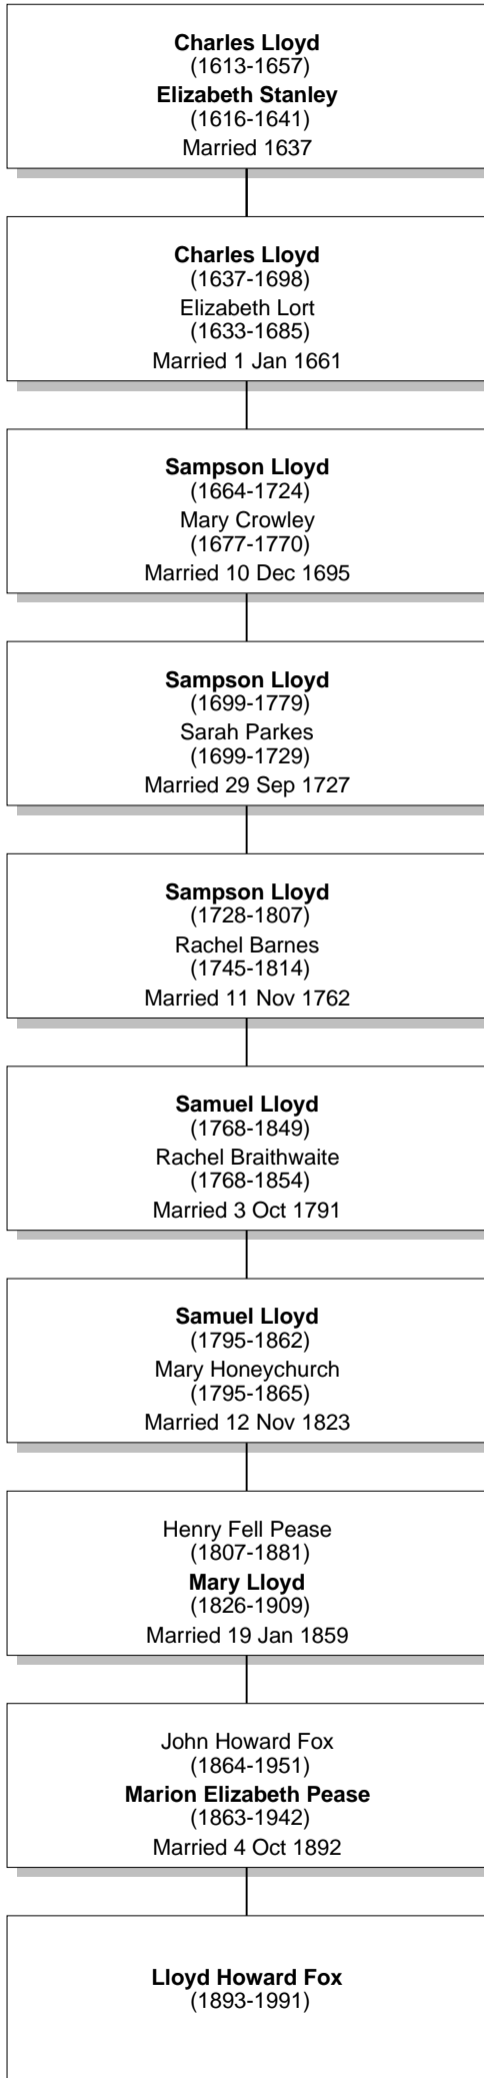

Relationship Chart

Lloyd Howard Fox is the 7th great-grandson of Charles Lloyd

Common Ancestor

Relationship Chart

Lloyd Howard Fox is the 11th cousin 9 times removed * of Charles Lloyd

Common Ancestor

Edward I
(1239-1307)
of Castile Eleanor
(-1290)
Married 18 Oct 1254

Edward II
(1284-1327)
Isabella Capet

Humphrey De Bohun
(1276-1322)
Elizabeth Plantagenet
(1282-1316)
Married 14 Nov 1302

Edward III
(1312-1377)
Philippa ?

Hugh Courtenay
(1303-1377)
Margaret De Bohun

John of Gaunt

John Croker
Elizabeth Yeo

Humphrey Kynaston
(1468-1534)
Isabella Verch Meredith Ap Howell

John Croker
(1458-Abt 1547)
Elizabeth Pollard
(-1531)

John Lloyd
Margaret Kynaston

John Croker
(1515-1560)
Elizabeth Strode