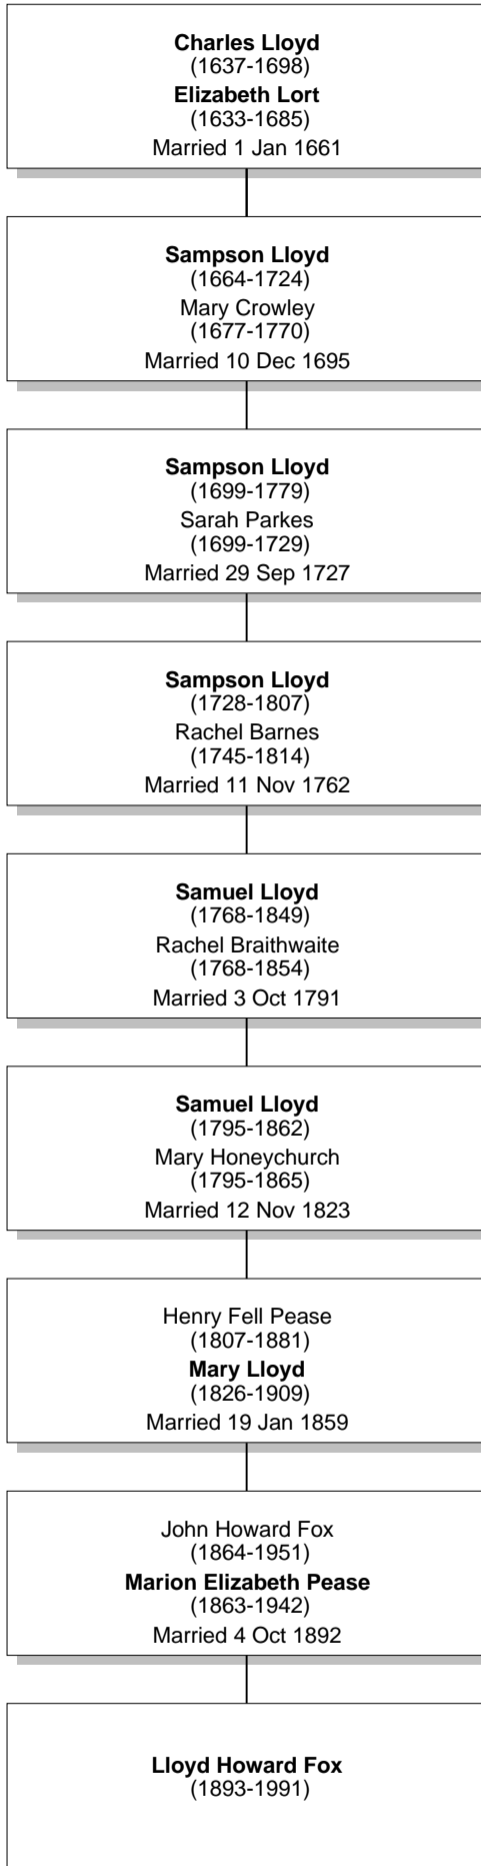

Relationship Chart

Lloyd Howard Fox is the 6th great-grandson of Charles Lloyd

Common Ancestor

Relationship Chart

Lloyd Howard Fox is the 12th cousin 8 times removed * of Charles Lloyd

Common Ancestor

Edward I
(1239-1307)
of Castile Eleanor
(-1290)
Married 18 Oct 1254

Edward II
(1284-1327)
Isabella Capet

Humphrey De Bohun
(1276-1322)
Elizabeth Plantagenet
(1282-1316)
Married 14 Nov 1302

Edward III
(1312-1377)
Philippa ?

Hugh Courtenay
(1303-1377)
Margaret De Bohun

John of Gaunt

John Croker
Elizabeth Yeo

Humphrey Kynaston
(1468-1534)
Isabella Verch Meredith Ap Howell

John Croker
(1458-Abt 1547)
Elizabeth Pollard
(-1531)

John Lloyd
Margaret Kynaston

John Croker
(1515-1560)
Elizabeth Strode