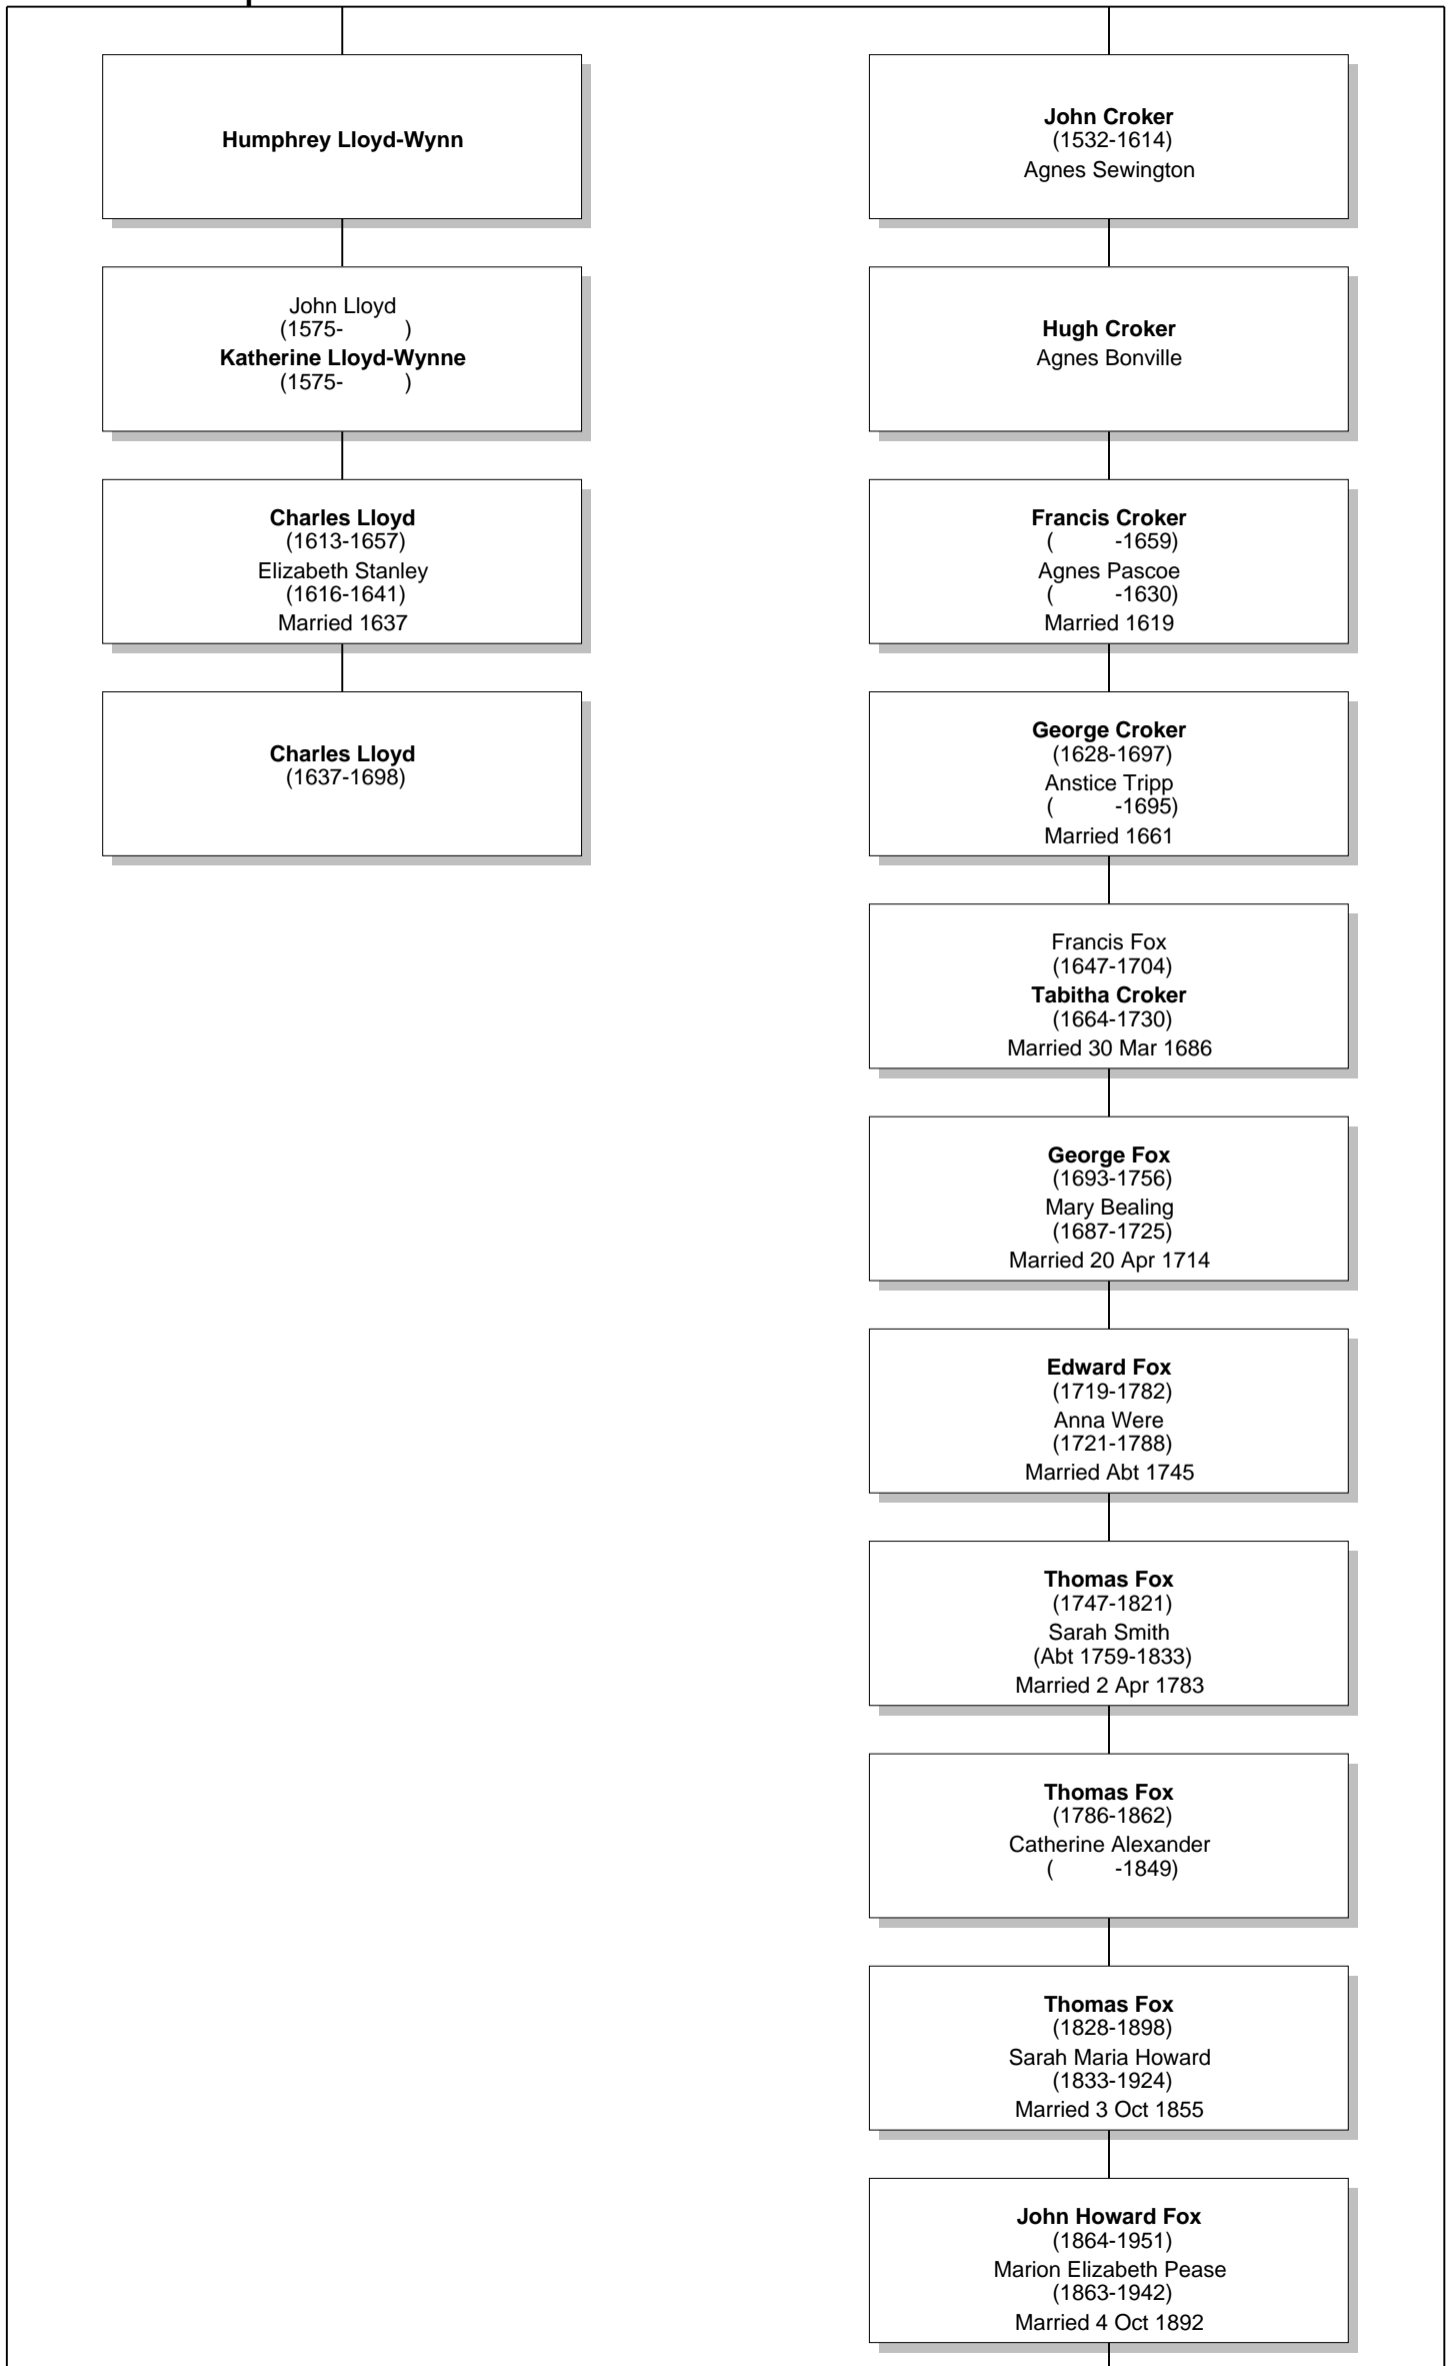

Theobald Grenfield
Margaret Coute nay

Henry IV
(1367-1413)

William Granville
Philippa Bonville

Humphrey Plantagenet

William Yeo
Ellena Granville

Henry De Grey
(-1449)
Antigone

Robert Yeo
Alice Walrond

Roger Kynaston
Elizabeth De Grey

John Croker
Elizabeth Yeo

Humphrey Kynaston
(1468-1534)
Isabella Verch Meredith Ap Howell

John Croker
(1458-Abt 1547)
Elizabeth Pollard
(-1531)

John Lloyd
Margaret Kynaston

John Croker
(1515-1560)
Elizabeth Strode

Relationship Chart

Relationship Chart

Lloyd Howard Fox
(1893-1991)

Relationship Chart

Lloyd Howard Fox is the Half-12th cousin 8 times removed * of Charles Lloyd

Relationship Chart

Relationship Chart

Lloyd Howard Fox
(1893-1991)