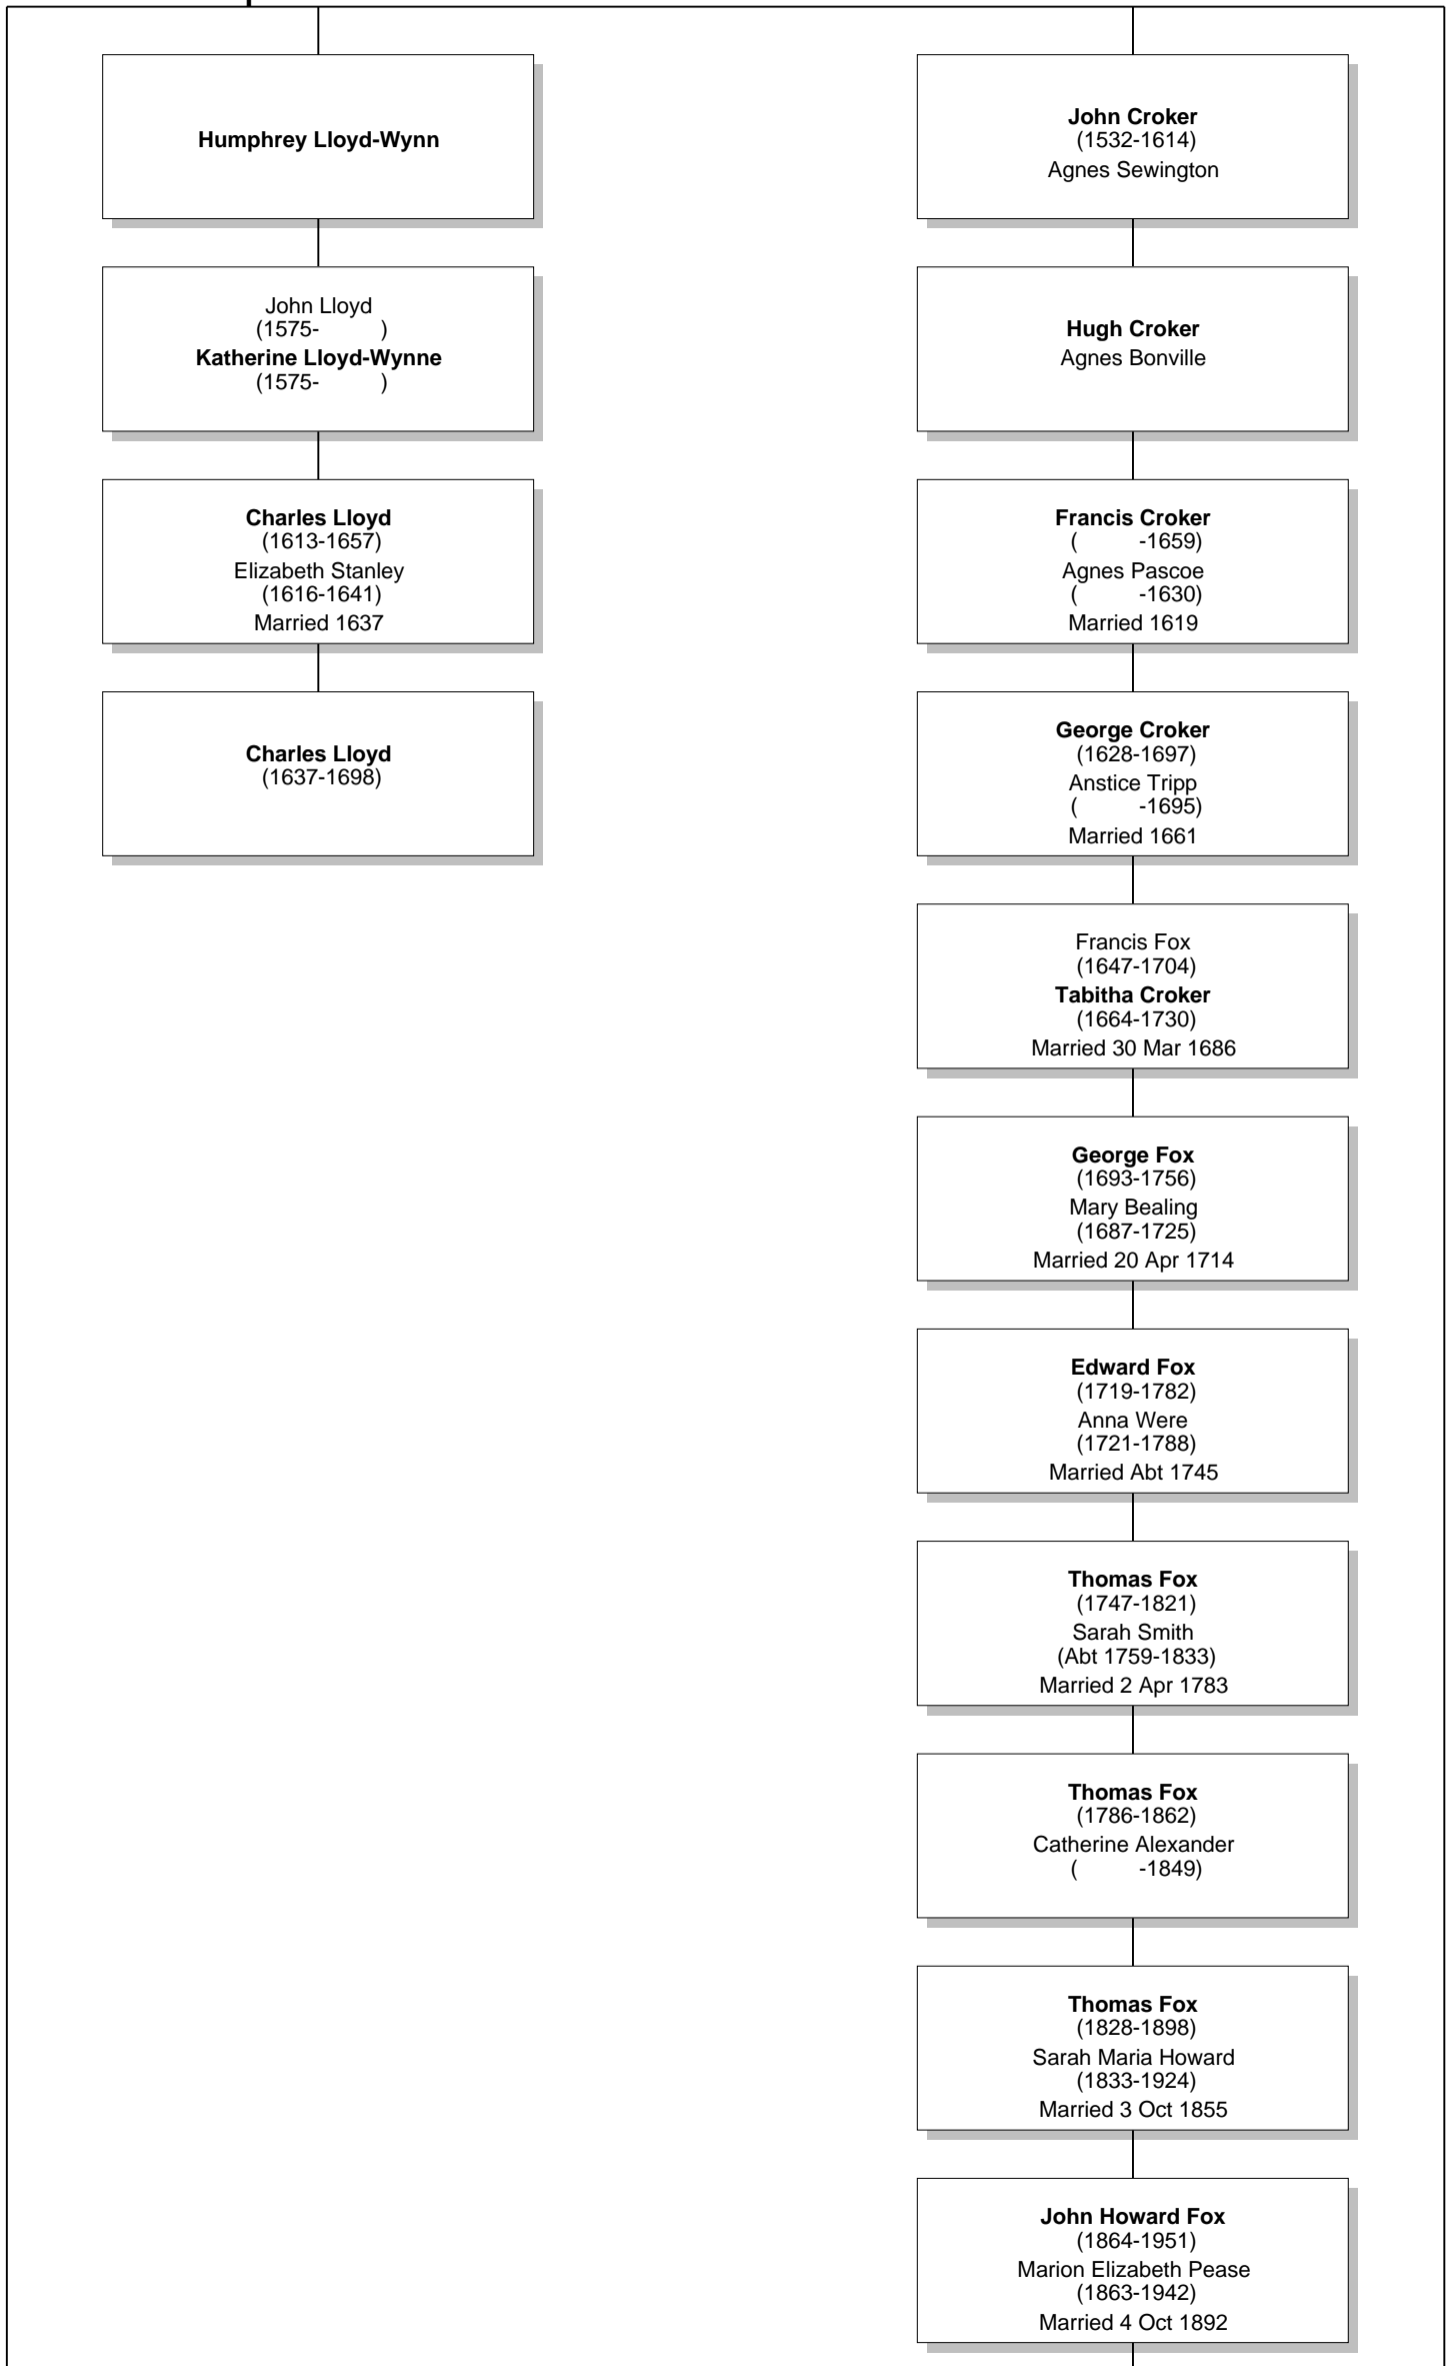

Relationship Chart

Lloyd Howard Fox is the 6th great-grandson of Charles Lloyd

Common Ancestor

Relationship Chart

Lloyd Howard Fox is the 12th cousin 8 times removed * of Charles Lloyd

Common Ancestor

Edward I
(1239-1307)
of Castile Eleanor
(-1290)
Married 18 Oct 1254

Relationship Chart

Relationship Chart

Lloyd Howard Fox
(1893-1991)

Relationship Chart

Lloyd Howard Fox is the Half-12th cousin 8 times removed * of Charles Lloyd

Relationship Chart

Relationship Chart

Lloyd Howard Fox
(1893-1991)