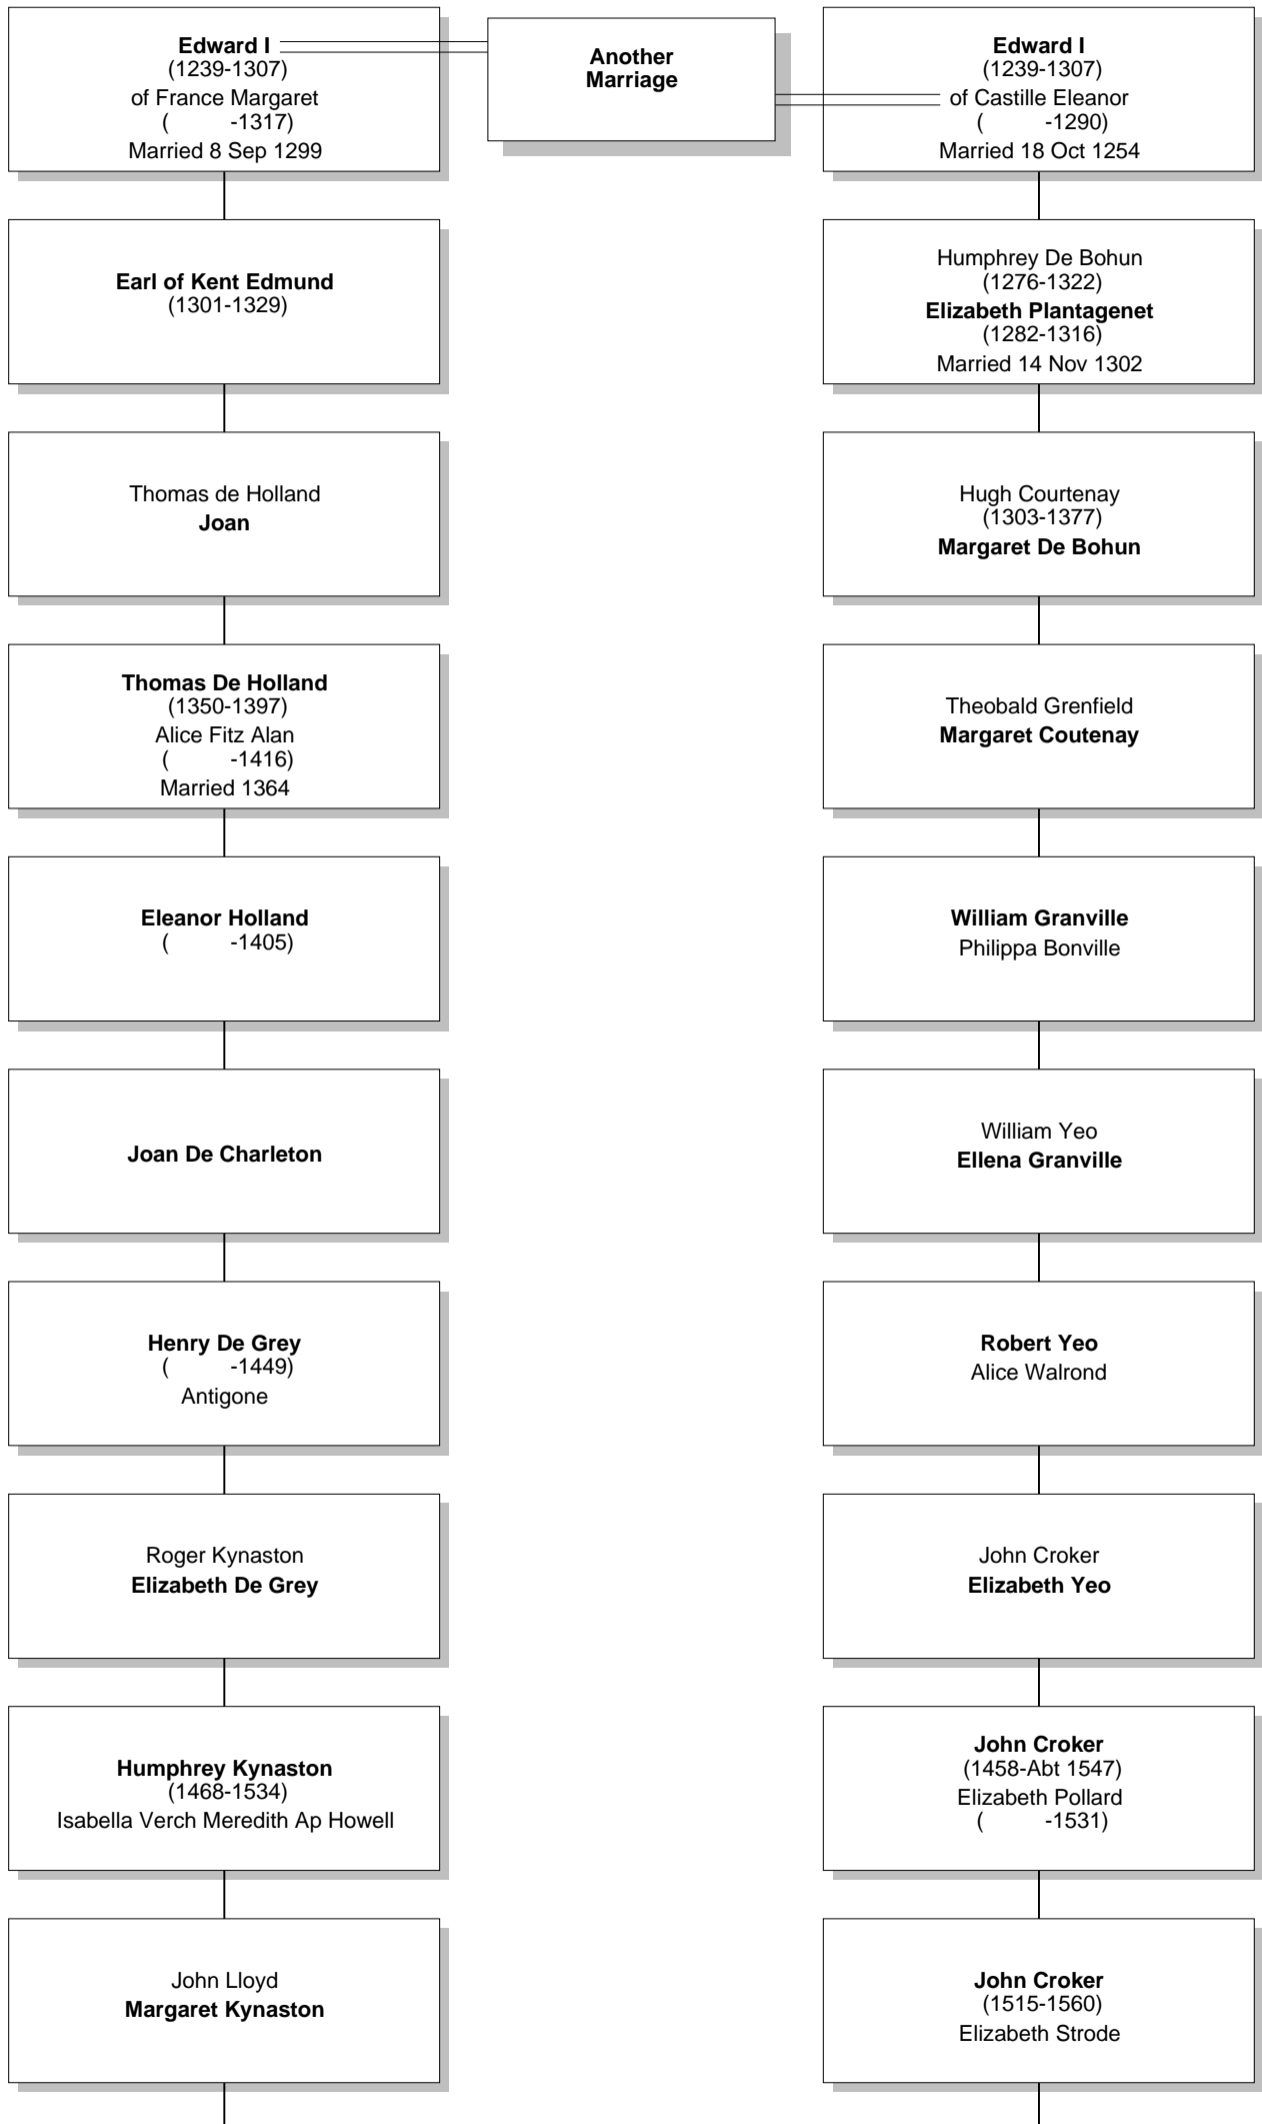

Relationship Chart

Lloyd Howard Fox is the 6th great-grandson of Charles Lloyd

Common Ancestor

Relationship Chart

Lloyd Howard Fox is the 12th cousin 8 times removed * of Charles Lloyd

Common Ancestor

Edward I
(1239-1307)
of Castile Eleanor
(-1290)
Married 18 Oct 1254

Edward II
(1284-1327)
Isabella Capet

Humphrey De Bohun
(1276-1322)
Elizabeth Plantagenet
(1282-1316)
Married 14 Nov 1302

Edward III
(1312-1377)
Philippa ?

Hugh Courtenay
(1303-1377)
Margaret De Bohun

John of Gaunt

John Croker
Elizabeth Yeo

Humphrey Kynaston
(1468-1534)
Isabella Verch Meredith Ap Howell

John Croker
(1458-Abt 1547)
Elizabeth Pollard
(-1531)

John Lloyd
Margaret Kynaston

John Croker
(1515-1560)
Elizabeth Strode

Relationship Chart

Relationship Chart

Lloyd Howard Fox
(1893-1991)

Relationship Chart

Lloyd Howard Fox is the Half-12th cousin 8 times removed * of Charles Lloyd

Relationship Chart

Relationship Chart

Lloyd Howard Fox
(1893-1991)