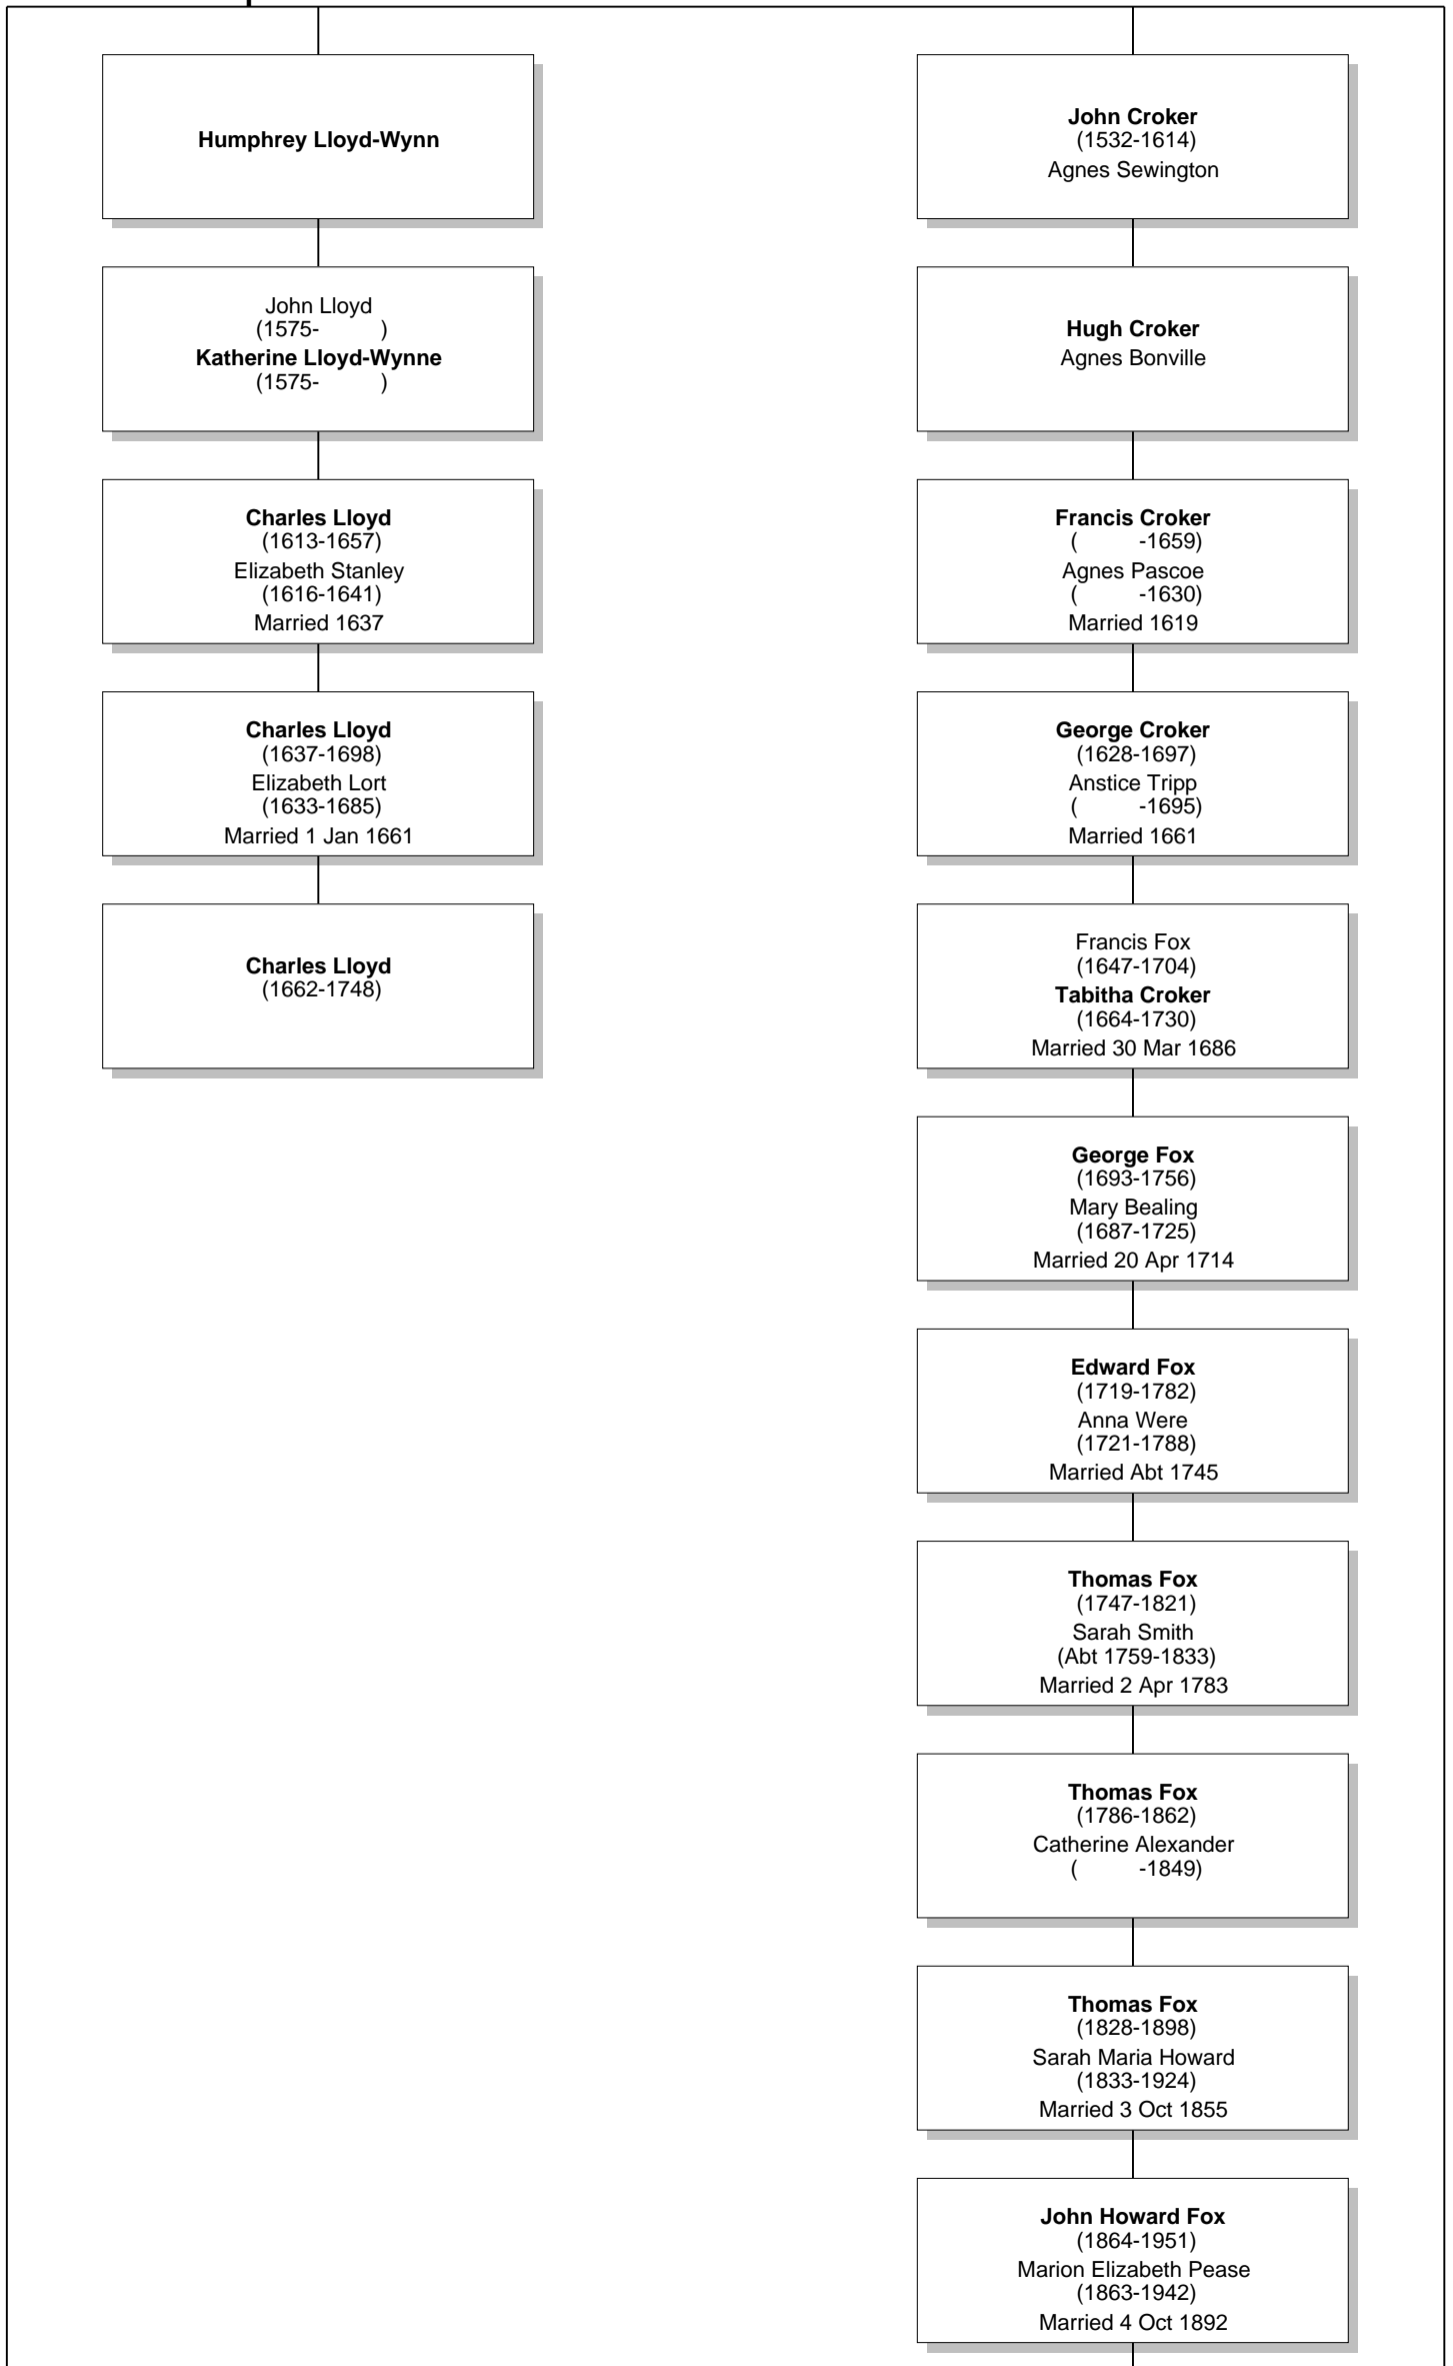

Relationship Chart

Lloyd Howard Fox is the 5th great-grandnephew of Charles Lloyd

Relationship Chart

Lloyd Howard Fox is the 13th cousin 7 times removed * of Charles Lloyd

Common Ancestor

Relationship Chart

Relationship Chart

Lloyd Howard Fox
(1893-1991)

Relationship Chart

Lloyd Howard Fox is the Half-13th cousin 7 times removed * of Charles Lloyd

Relationship Chart

Relationship Chart

Lloyd Howard Fox
(1893-1991)