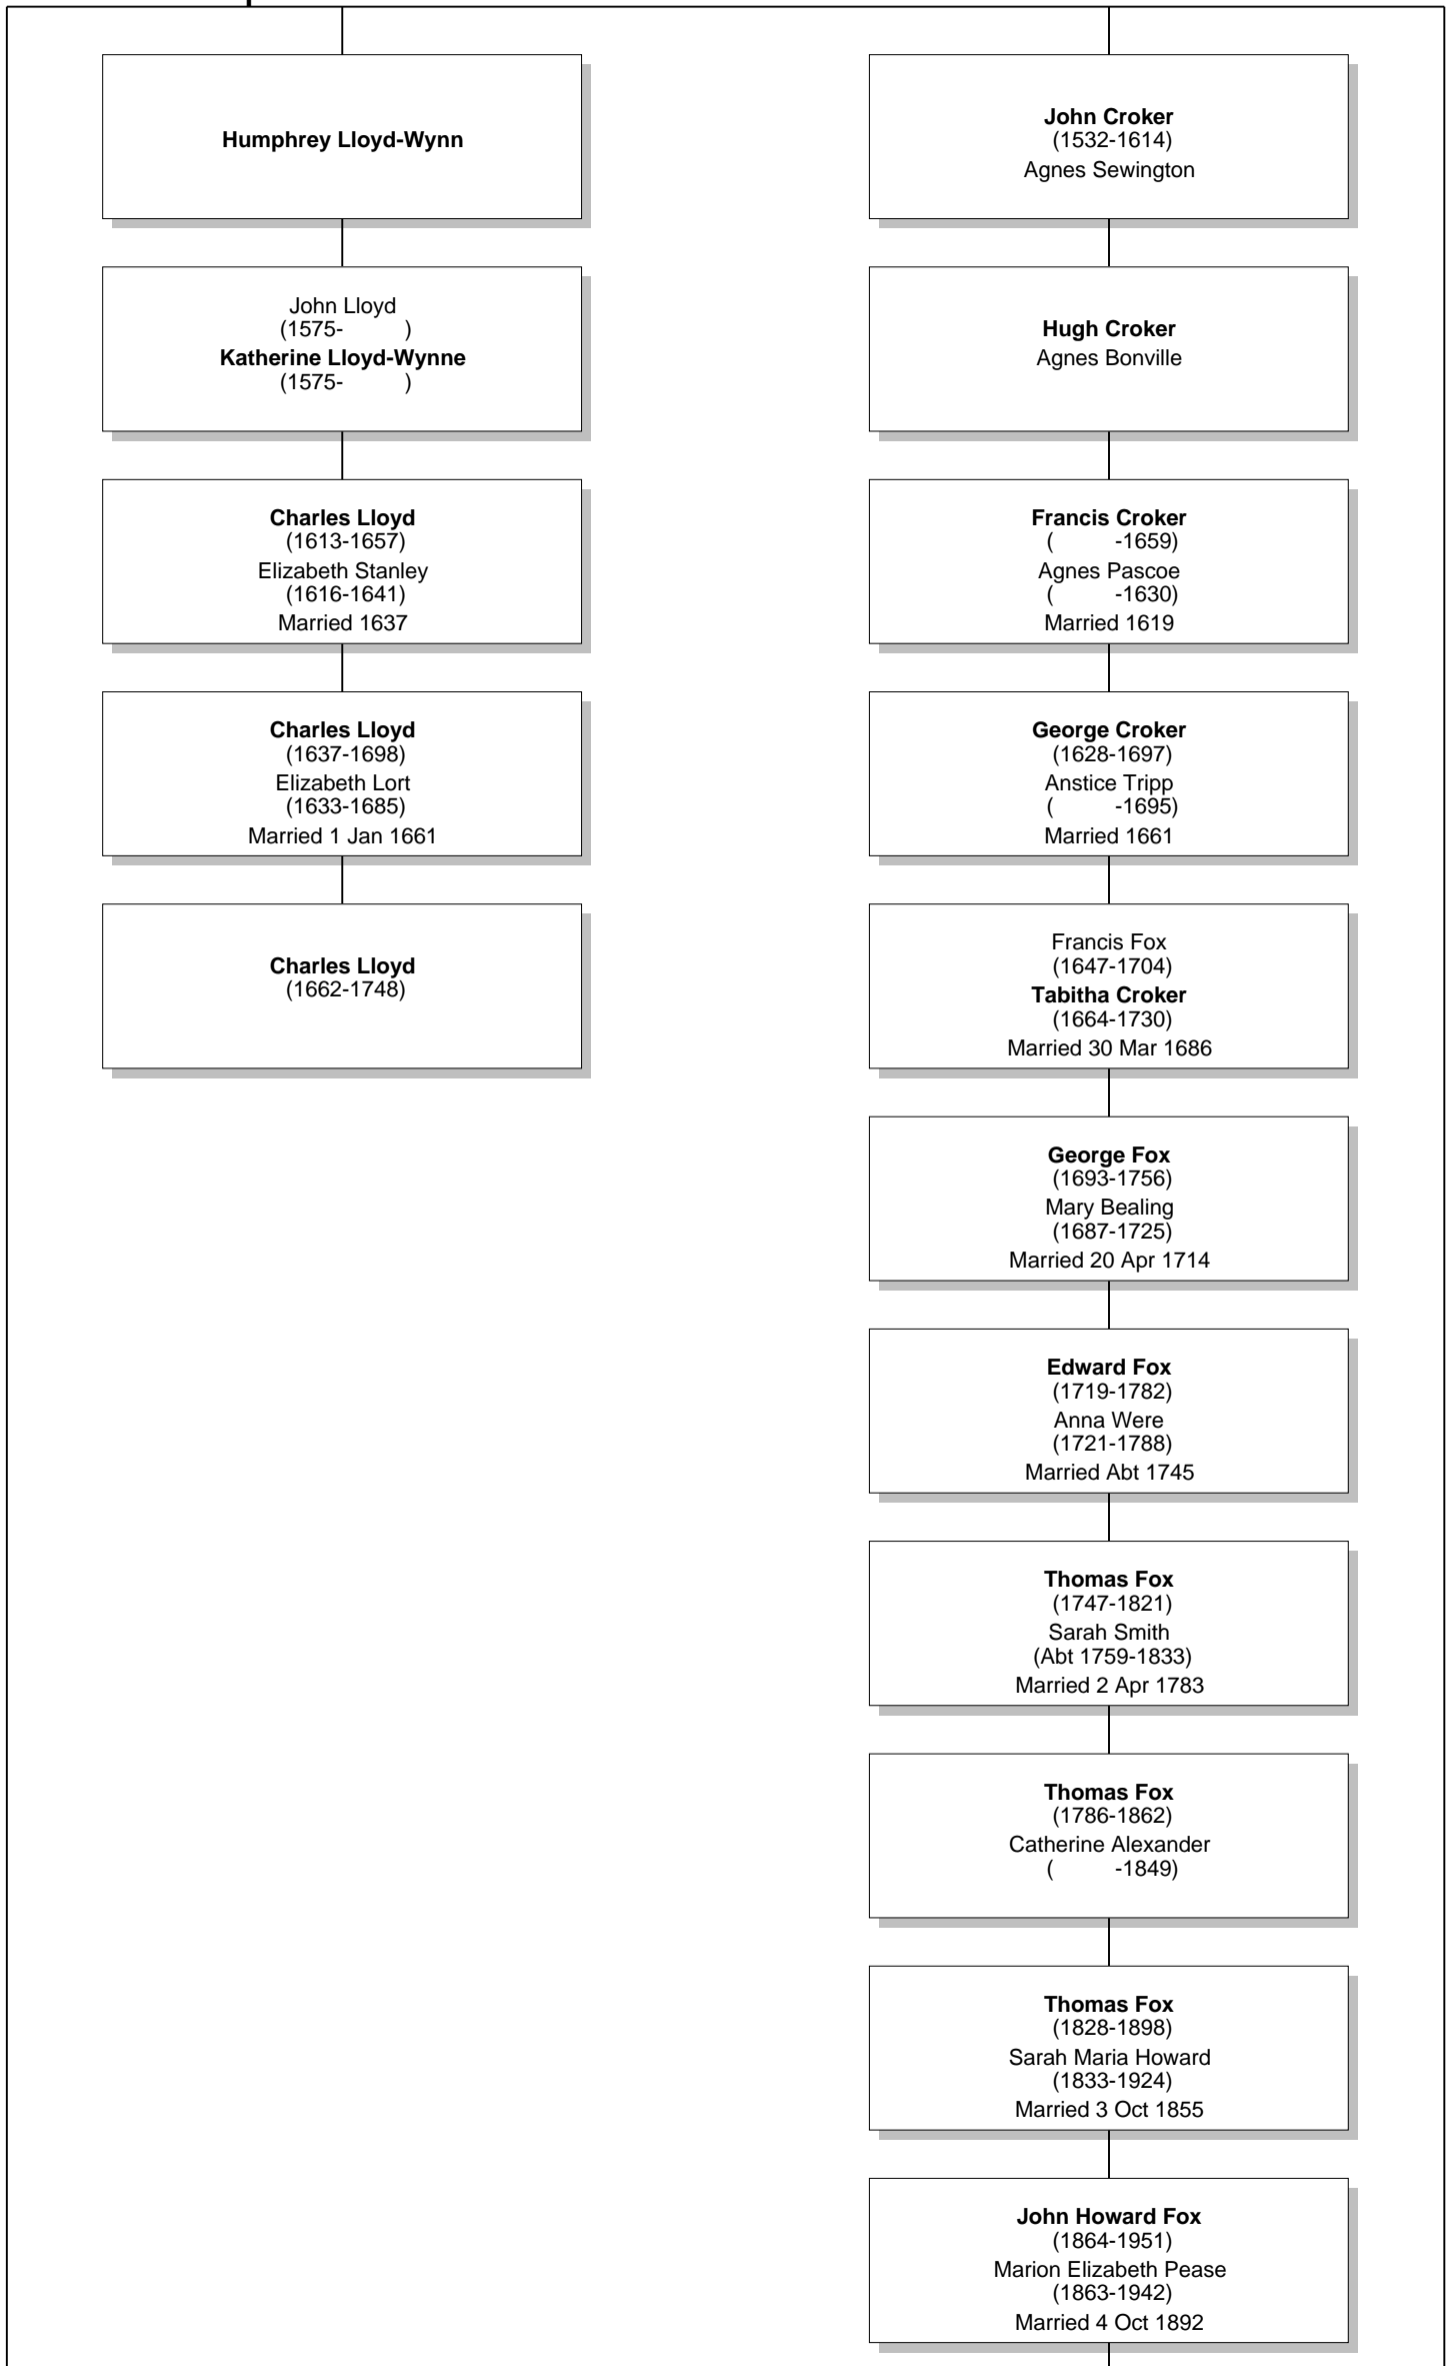

Relationship Chart

Lloyd Howard Fox is the 5th great-grandnephew of Charles Lloyd

Relationship Chart

Lloyd Howard Fox is the 13th cousin 7 times removed * of Charles Lloyd

Common Ancestor

Relationship Chart

Relationship Chart

Lloyd Howard Fox
(1893-1991)

Relationship Chart

Lloyd Howard Fox is the Half-13th cousin 7 times removed * of Charles Lloyd

Relationship Chart

Relationship Chart

Lloyd Howard Fox
(1893-1991)