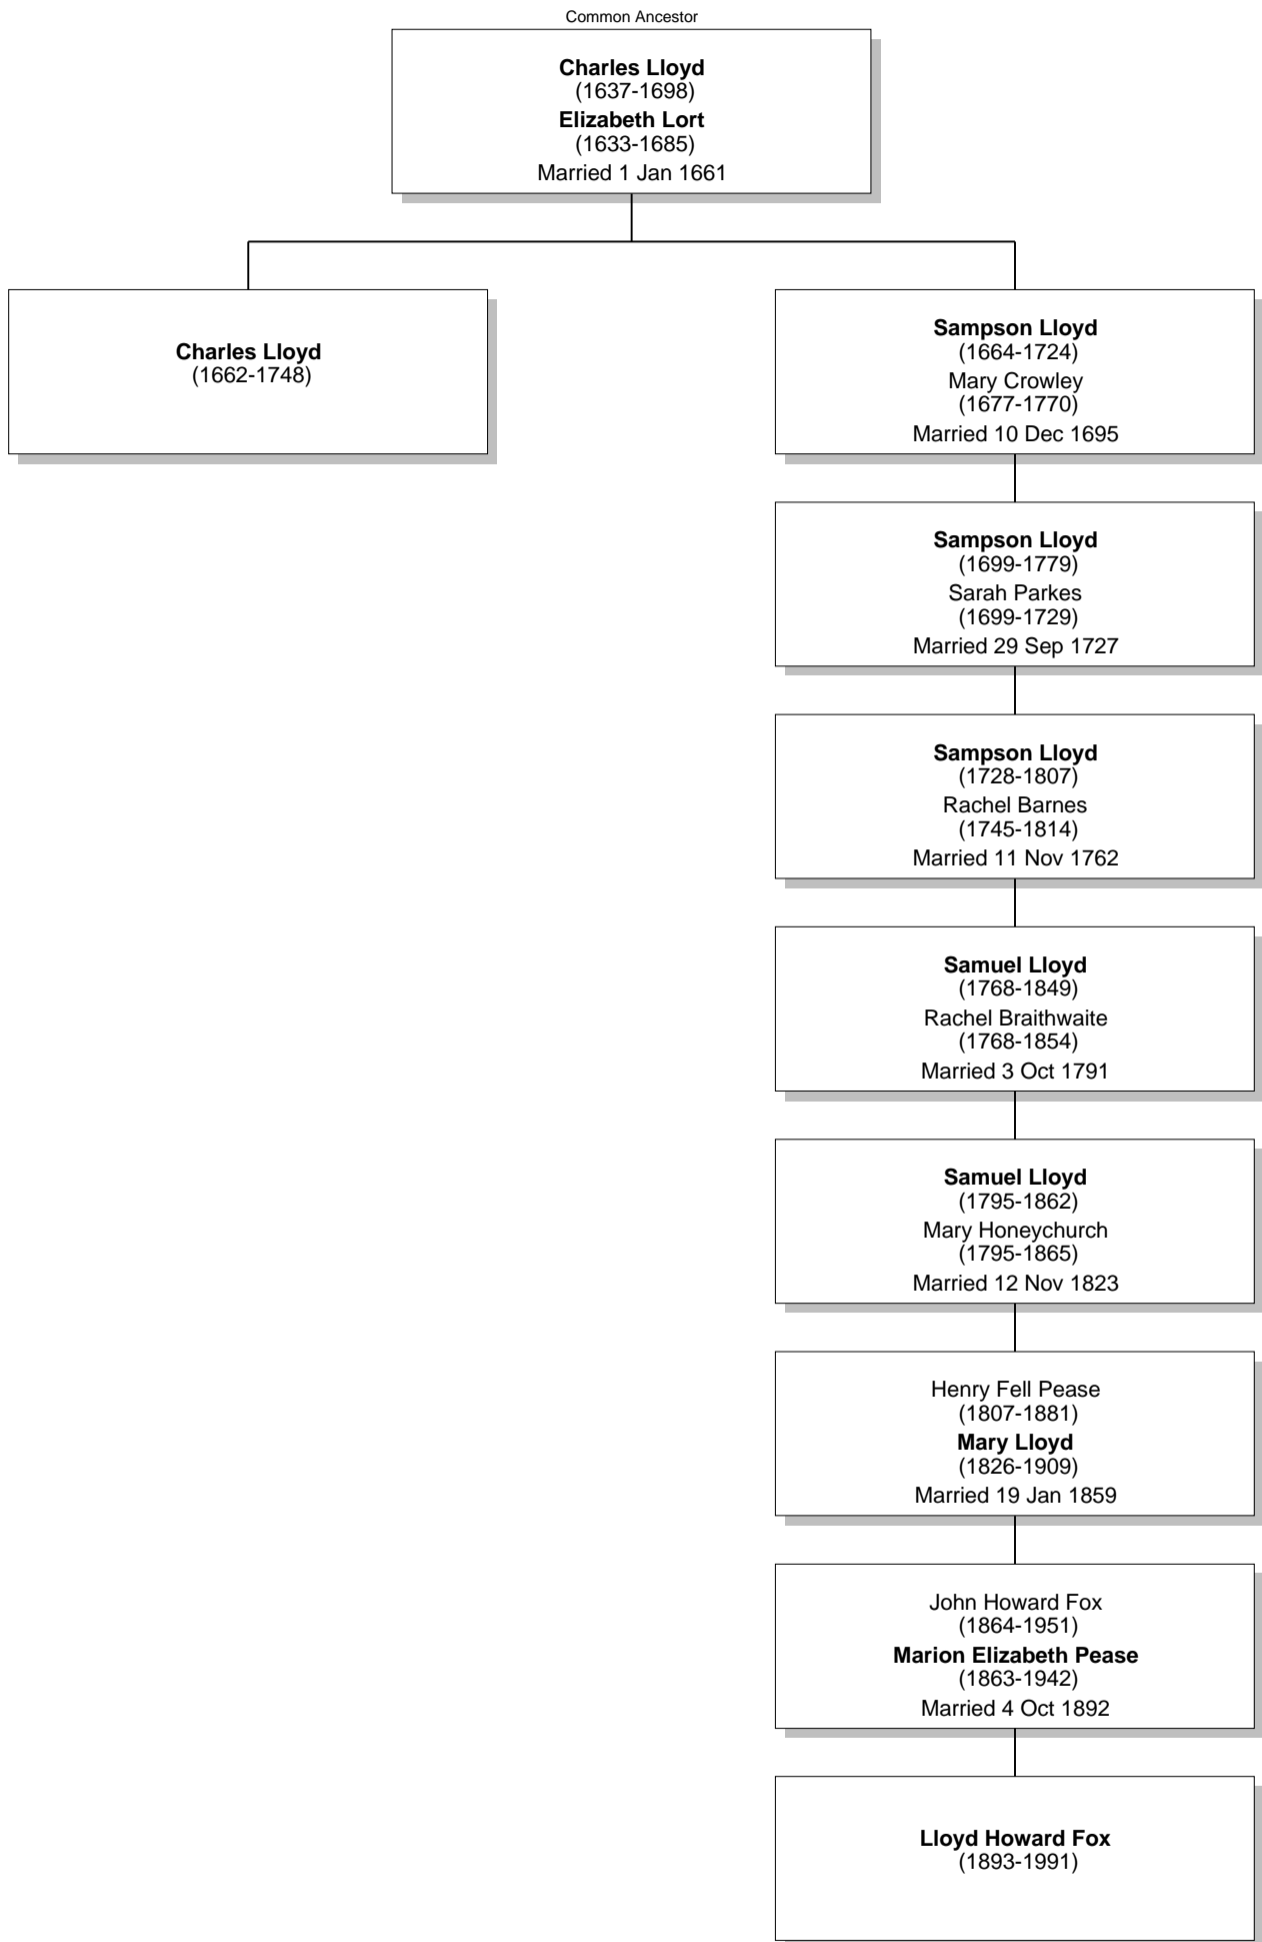

Relationship Chart

Lloyd Howard Fox is the 5th great-grandnephew of Charles Lloyd

Relationship Chart

Lloyd Howard Fox is the 13th cousin 7 times removed * of Charles Lloyd

Common Ancestor

Relationship Chart

Relationship Chart

Lloyd Howard Fox
(1893-1991)

Relationship Chart

Lloyd Howard Fox is the Half-13th cousin 7 times removed * of Charles Lloyd

Relationship Chart

Relationship Chart

Lloyd Howard Fox
(1893-1991)