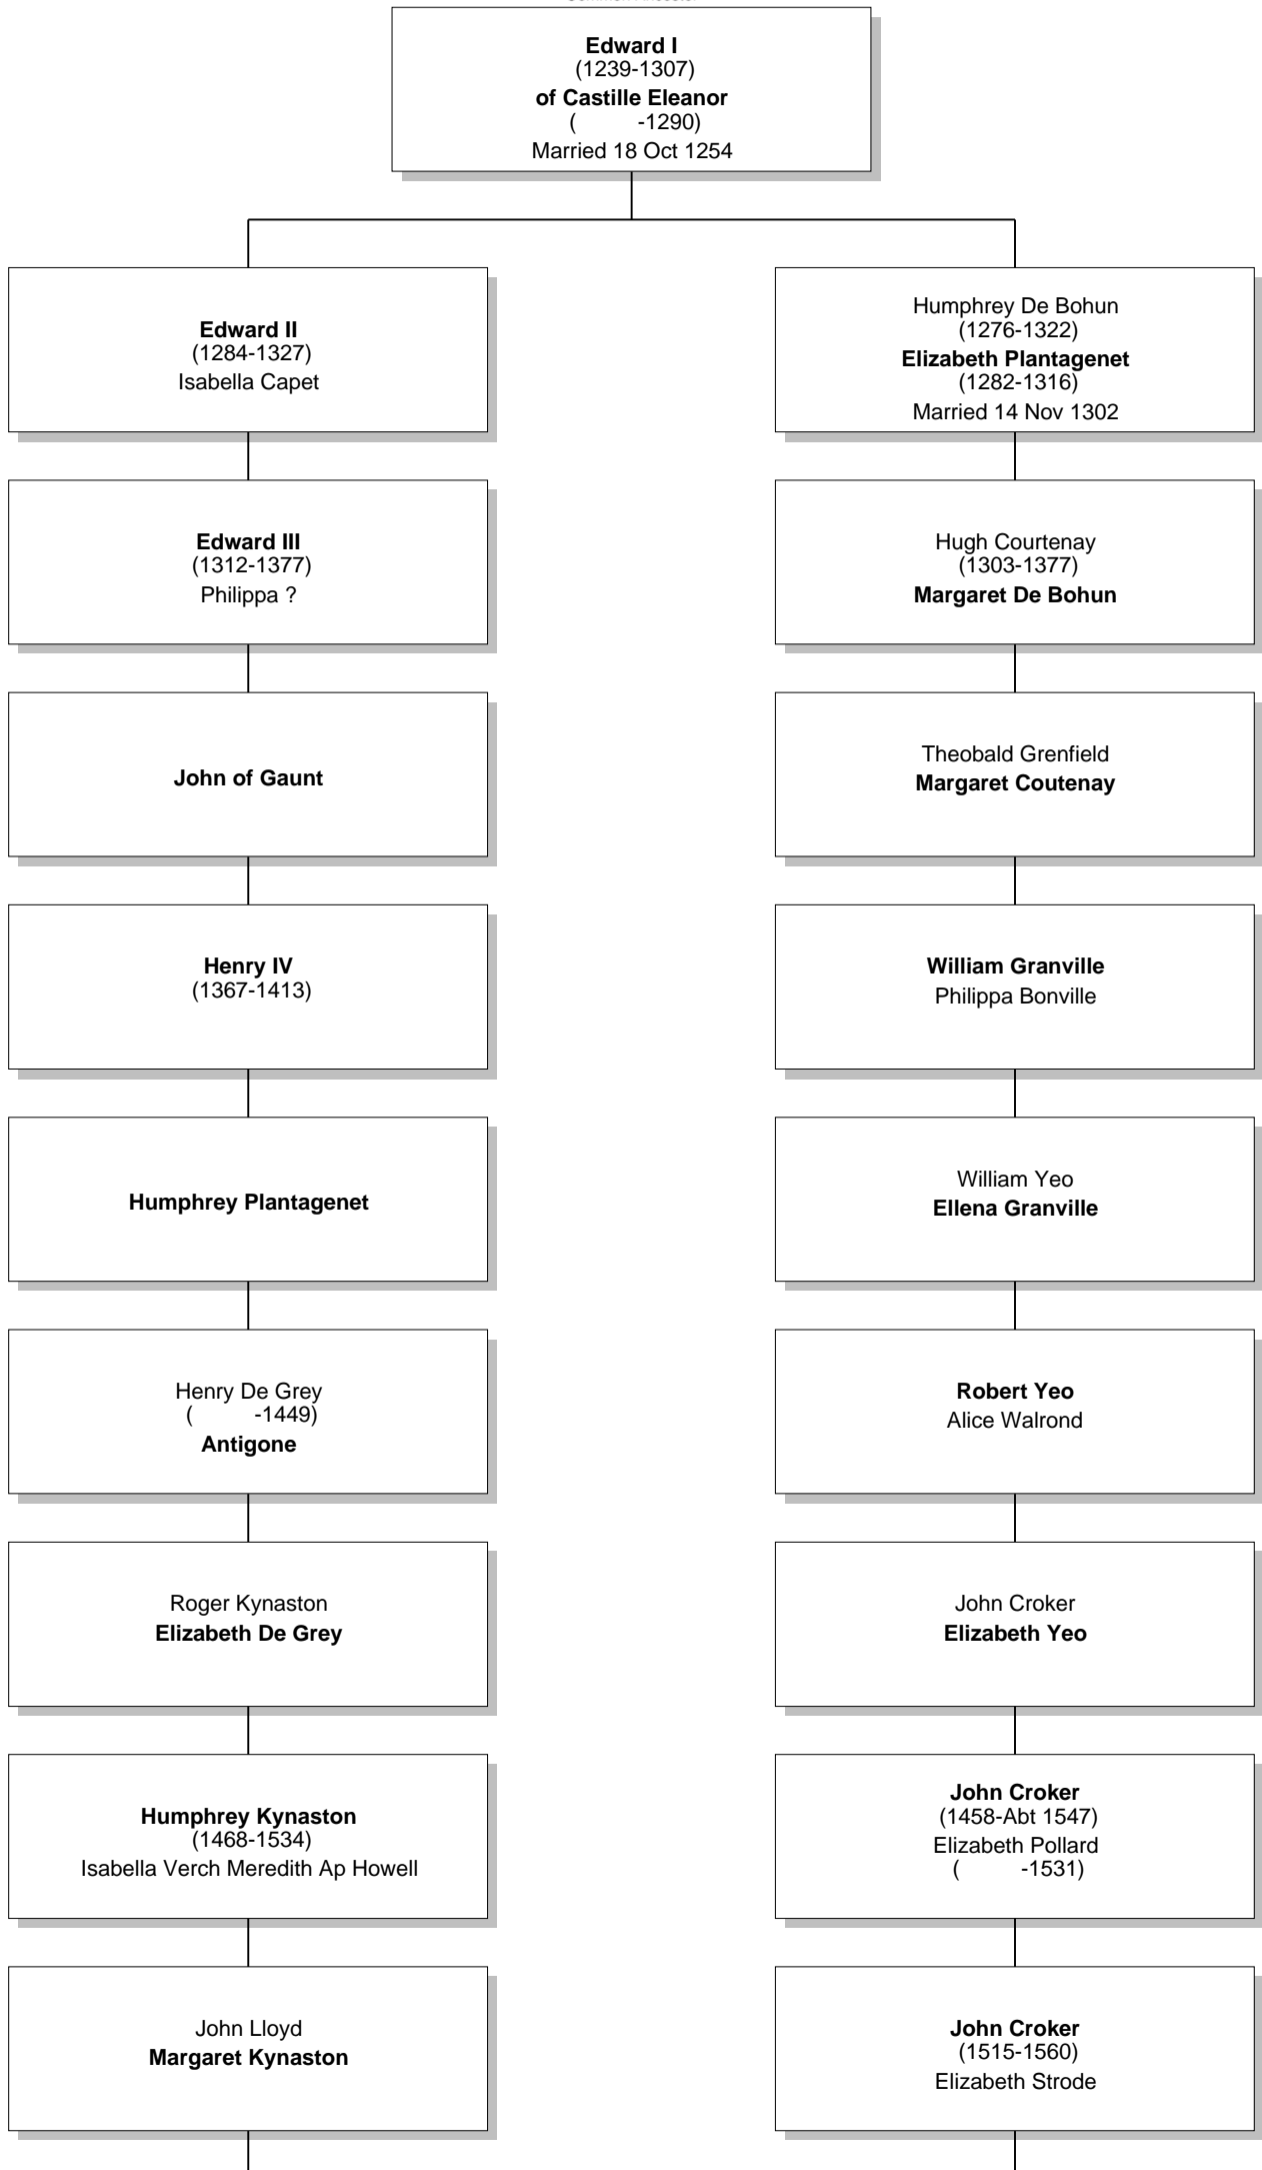

Relationship Chart

Lloyd Howard Fox is the 5th great-grandnephew of Charles Lloyd

Relationship Chart

Lloyd Howard Fox is the 13th cousin 7 times removed * of Charles Lloyd

Common Ancestor

Relationship Chart

Relationship Chart

Lloyd Howard Fox
(1893-1991)

Relationship Chart

Lloyd Howard Fox is the Half-13th cousin 7 times removed * of Charles Lloyd

Relationship Chart

Relationship Chart

Lloyd Howard Fox
(1893-1991)