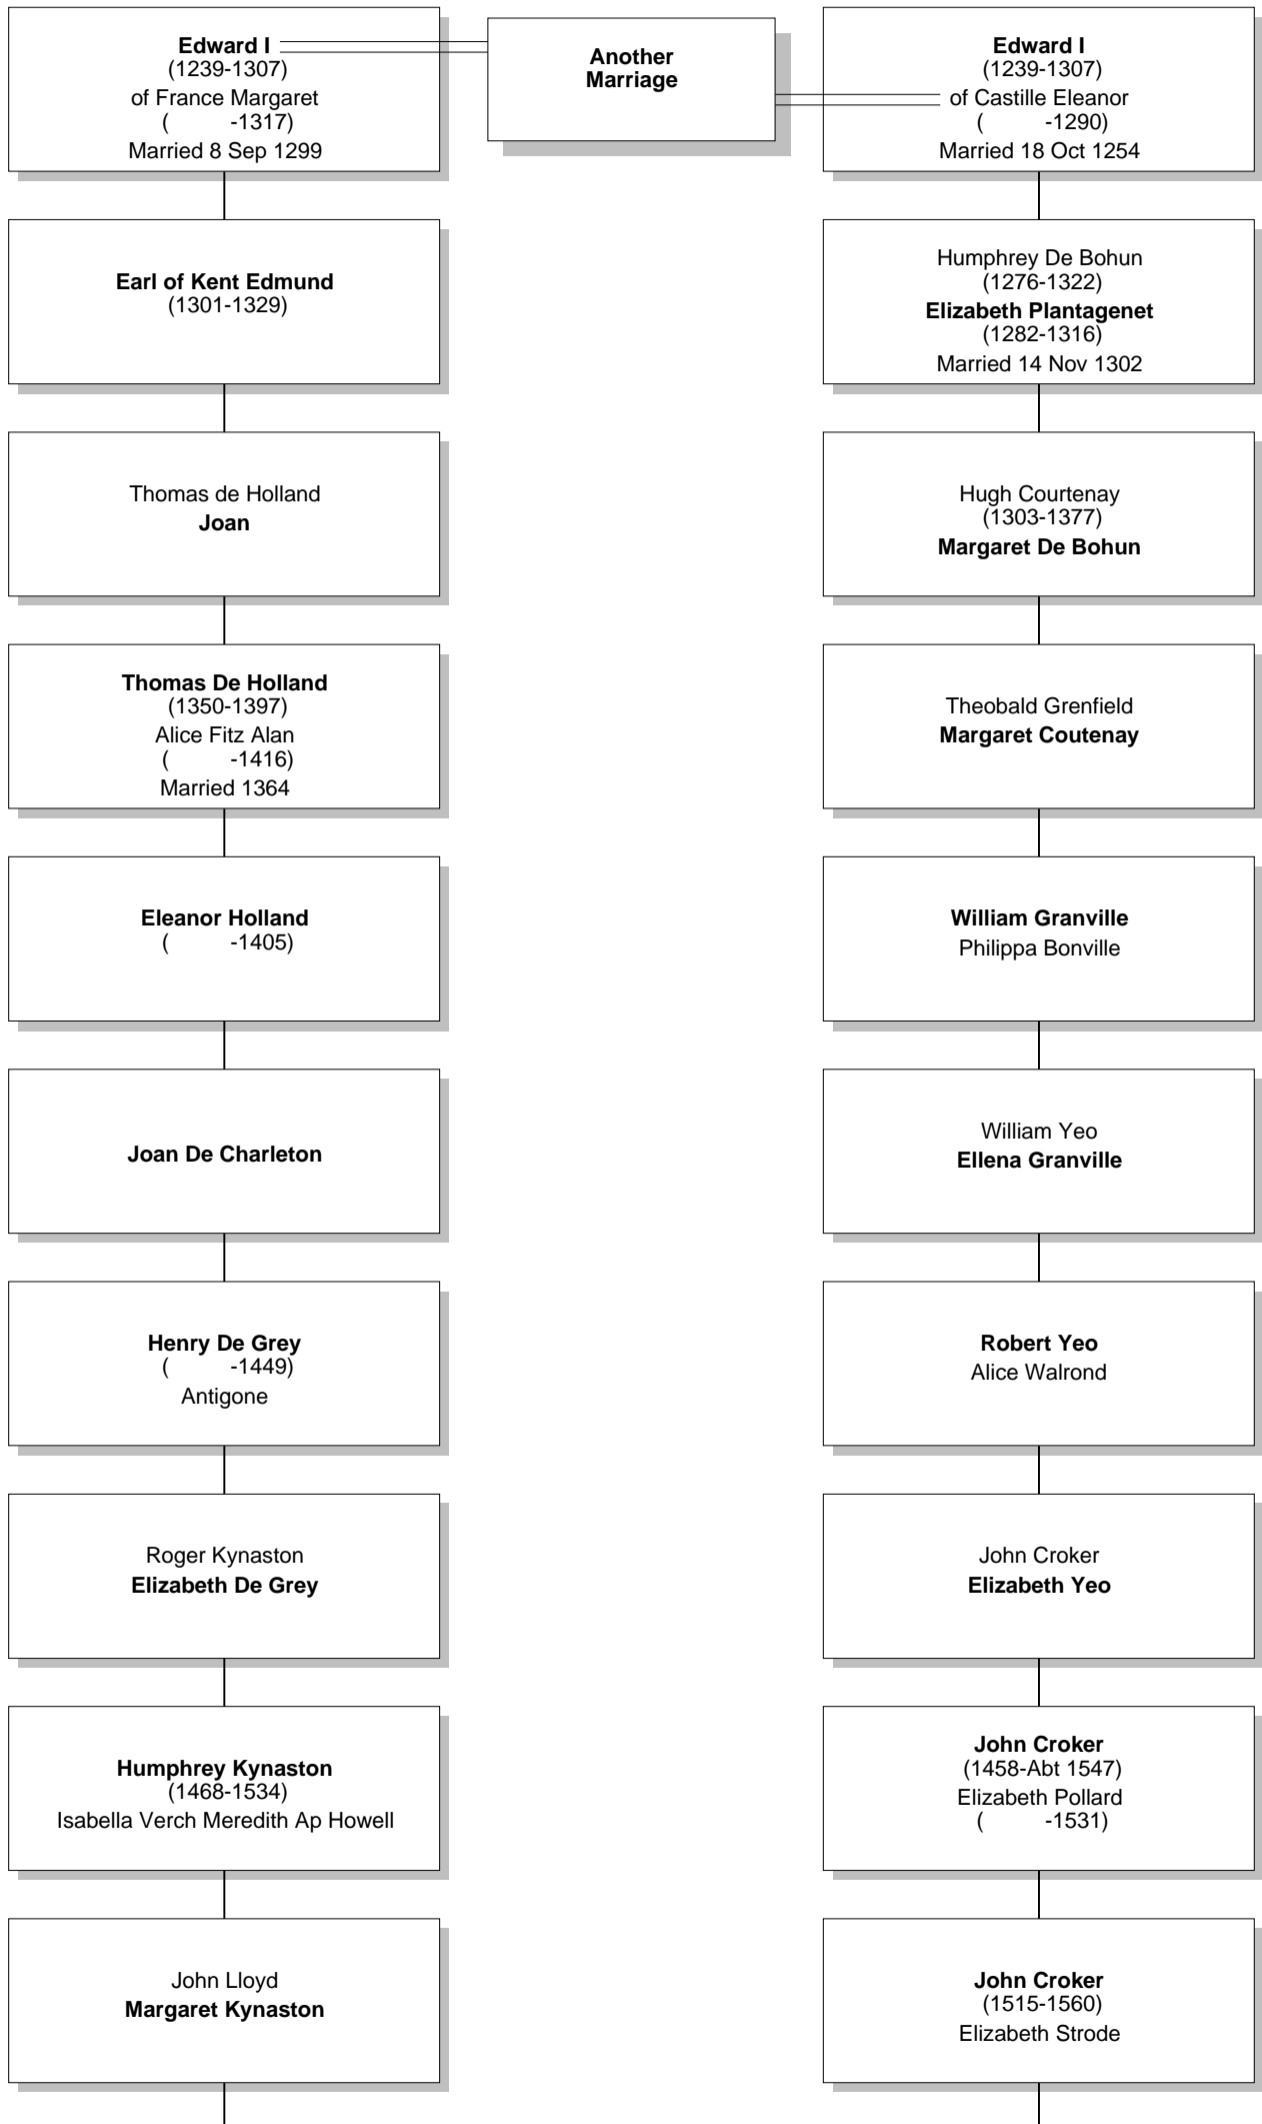

Relationship Chart

Lloyd Howard Fox is the 5th great-grandnephew of Charles Lloyd

Relationship Chart

Lloyd Howard Fox is the 13th cousin 7 times removed * of Charles Lloyd

Common Ancestor

Relationship Chart

Relationship Chart

Lloyd Howard Fox
(1893-1991)

Relationship Chart

Lloyd Howard Fox is the Half-13th cousin 7 times removed * of Charles Lloyd

Relationship Chart

Relationship Chart

Lloyd Howard Fox
(1893-1991)