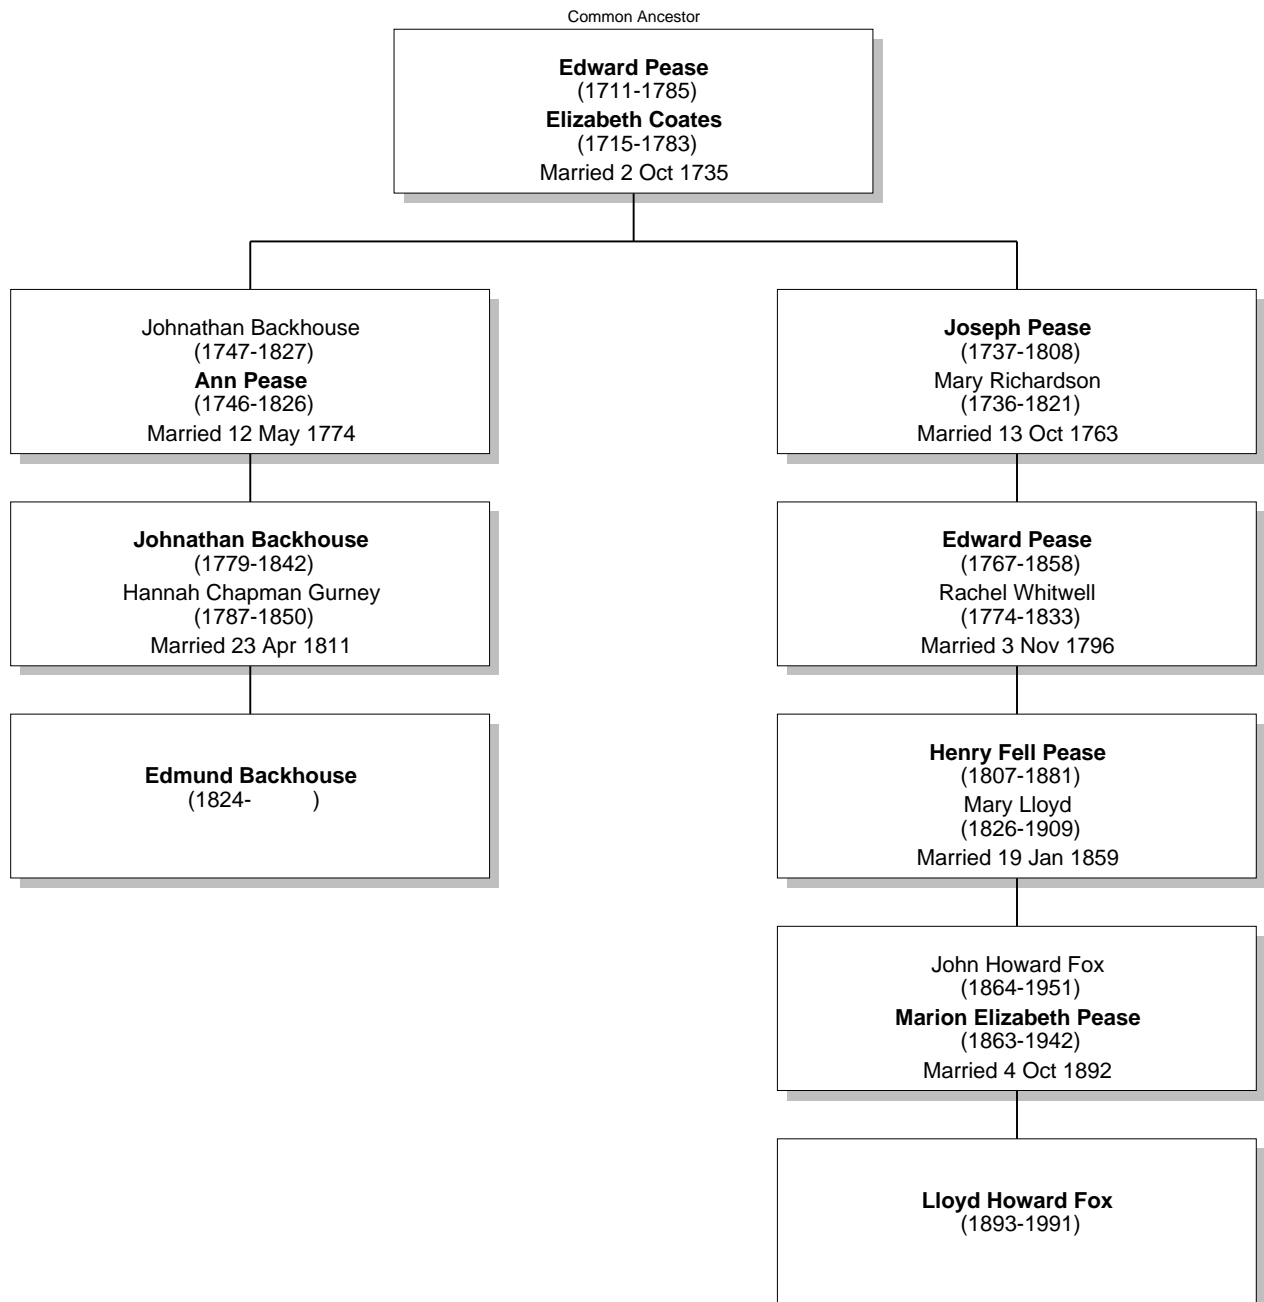

Relationship Chart

Lloyd Howard Fox is the 2nd cousin twice removed * of Edmund Backhouse

Relationship Chart

Lloyd Howard Fox is the Husband of 3rd cousin twice removed * of Edmund Backhouse