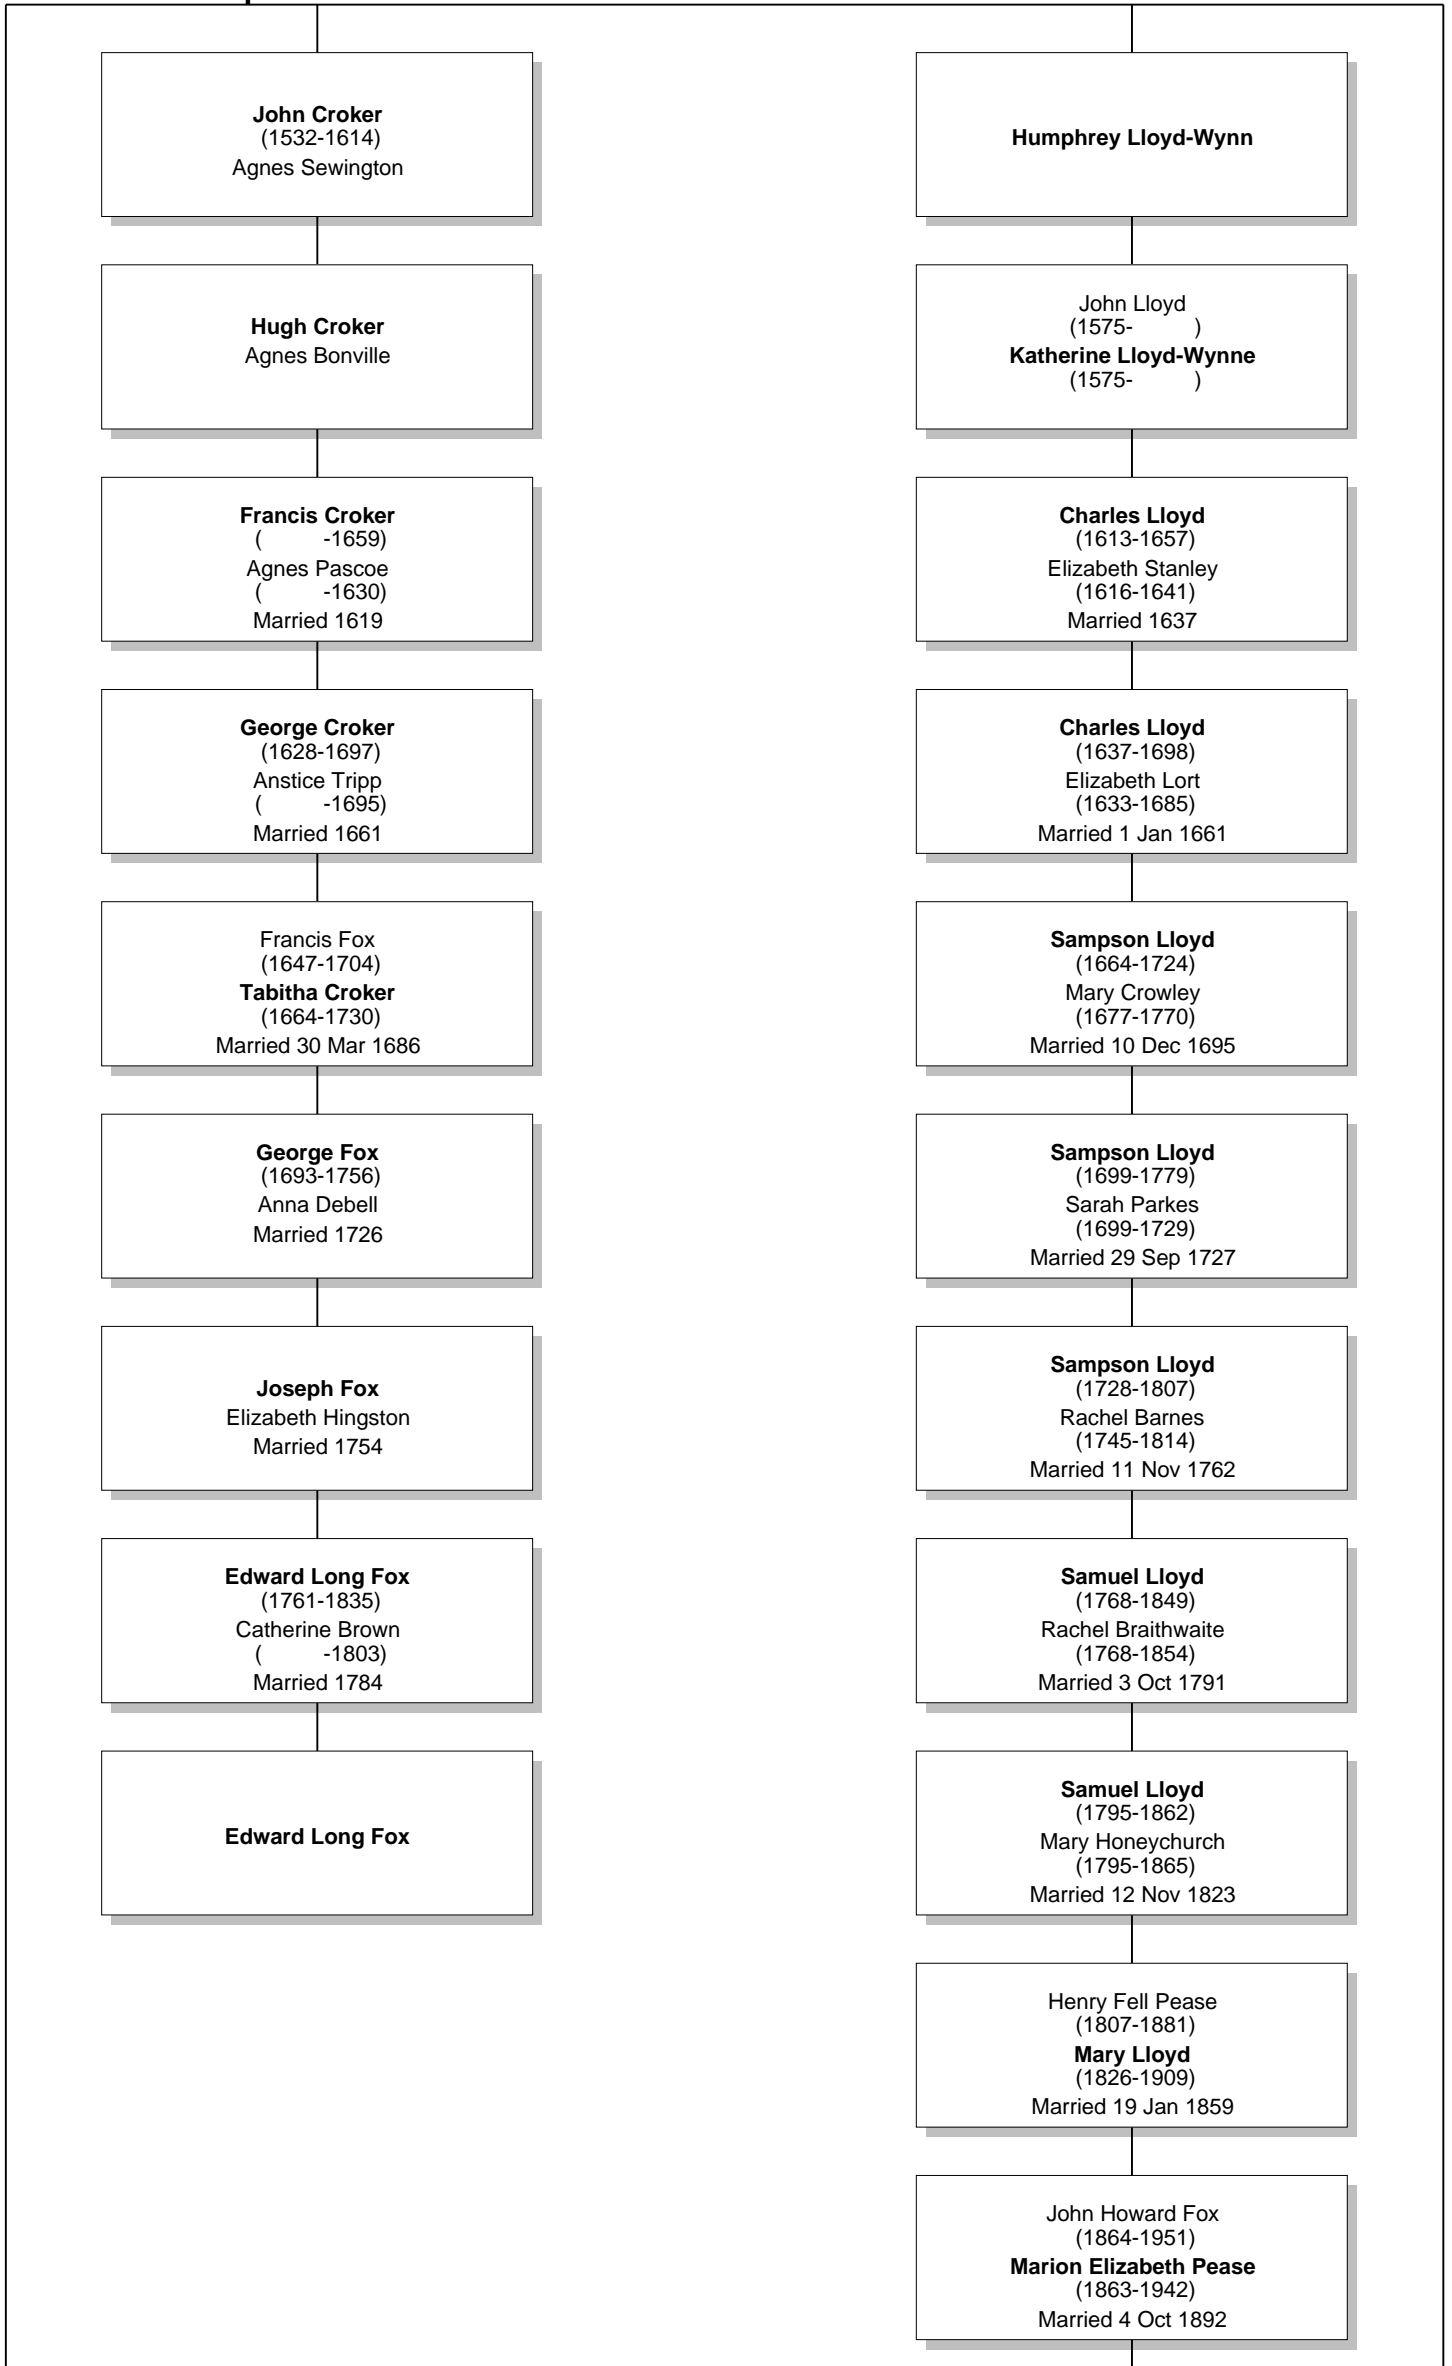

Relationship Chart

Lloyd Howard Fox is the Half-2nd cousin 3 times removed * of Edward Long Fox

Relationship Chart

Lloyd Howard Fox is the Half-17th cousin 3 times removed * of Edward Long Fox

Relationship Chart

Relationship Chart

Lloyd Howard Fox
(1893-1991)