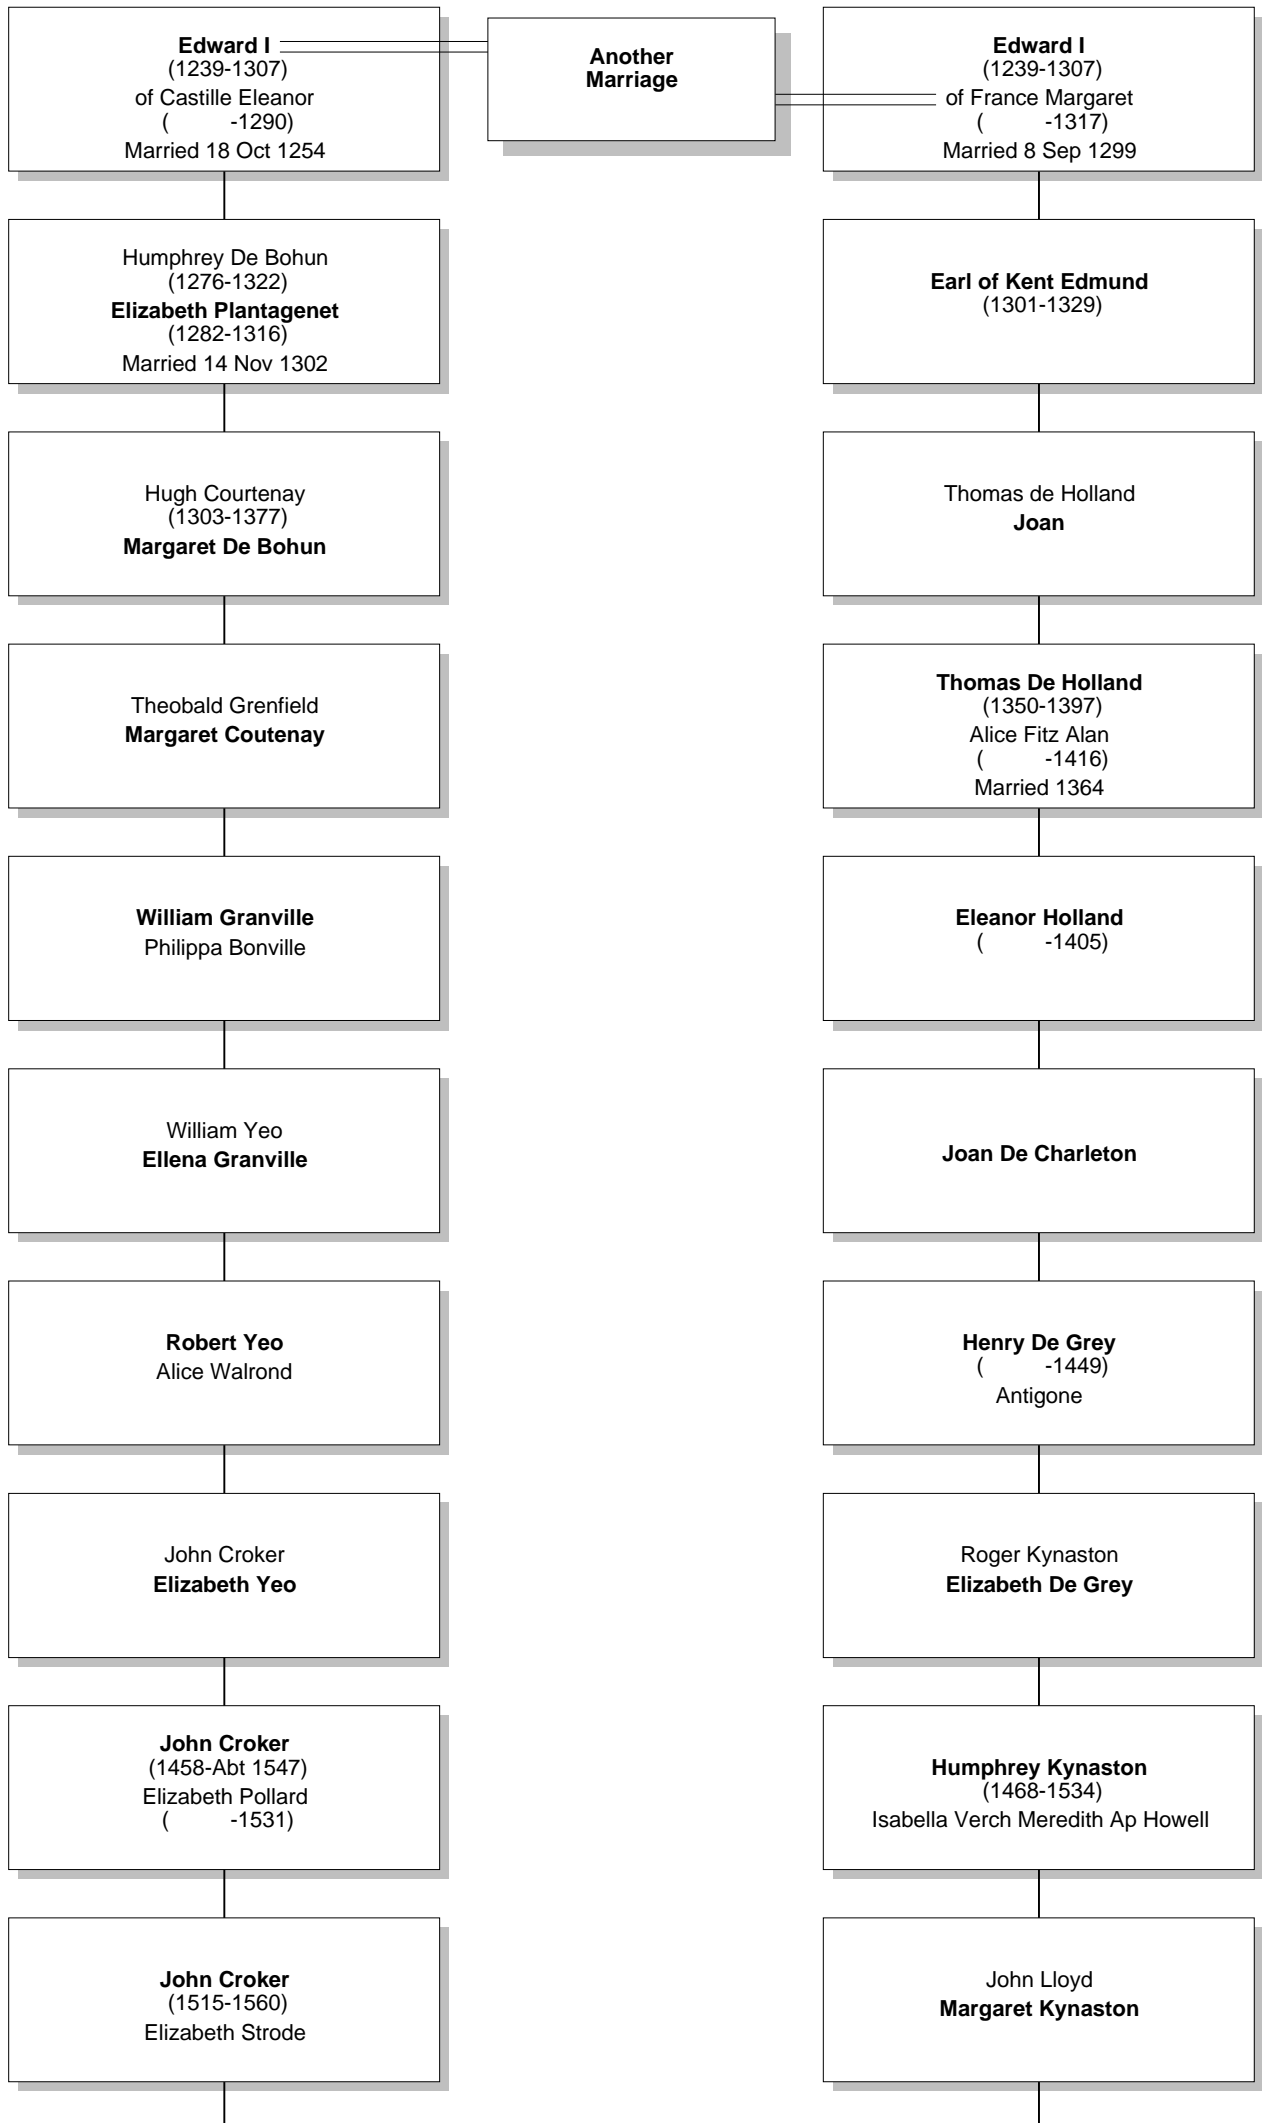

Relationship Chart

Lloyd Howard Fox is the Half-2nd cousin 3 times removed * of Edward Long Fox

Relationship Chart

Lloyd Howard Fox is the Half-17th cousin 3 times removed * of Edward Long Fox

Relationship Chart

Relationship Chart

Lloyd Howard Fox
(1893-1991)