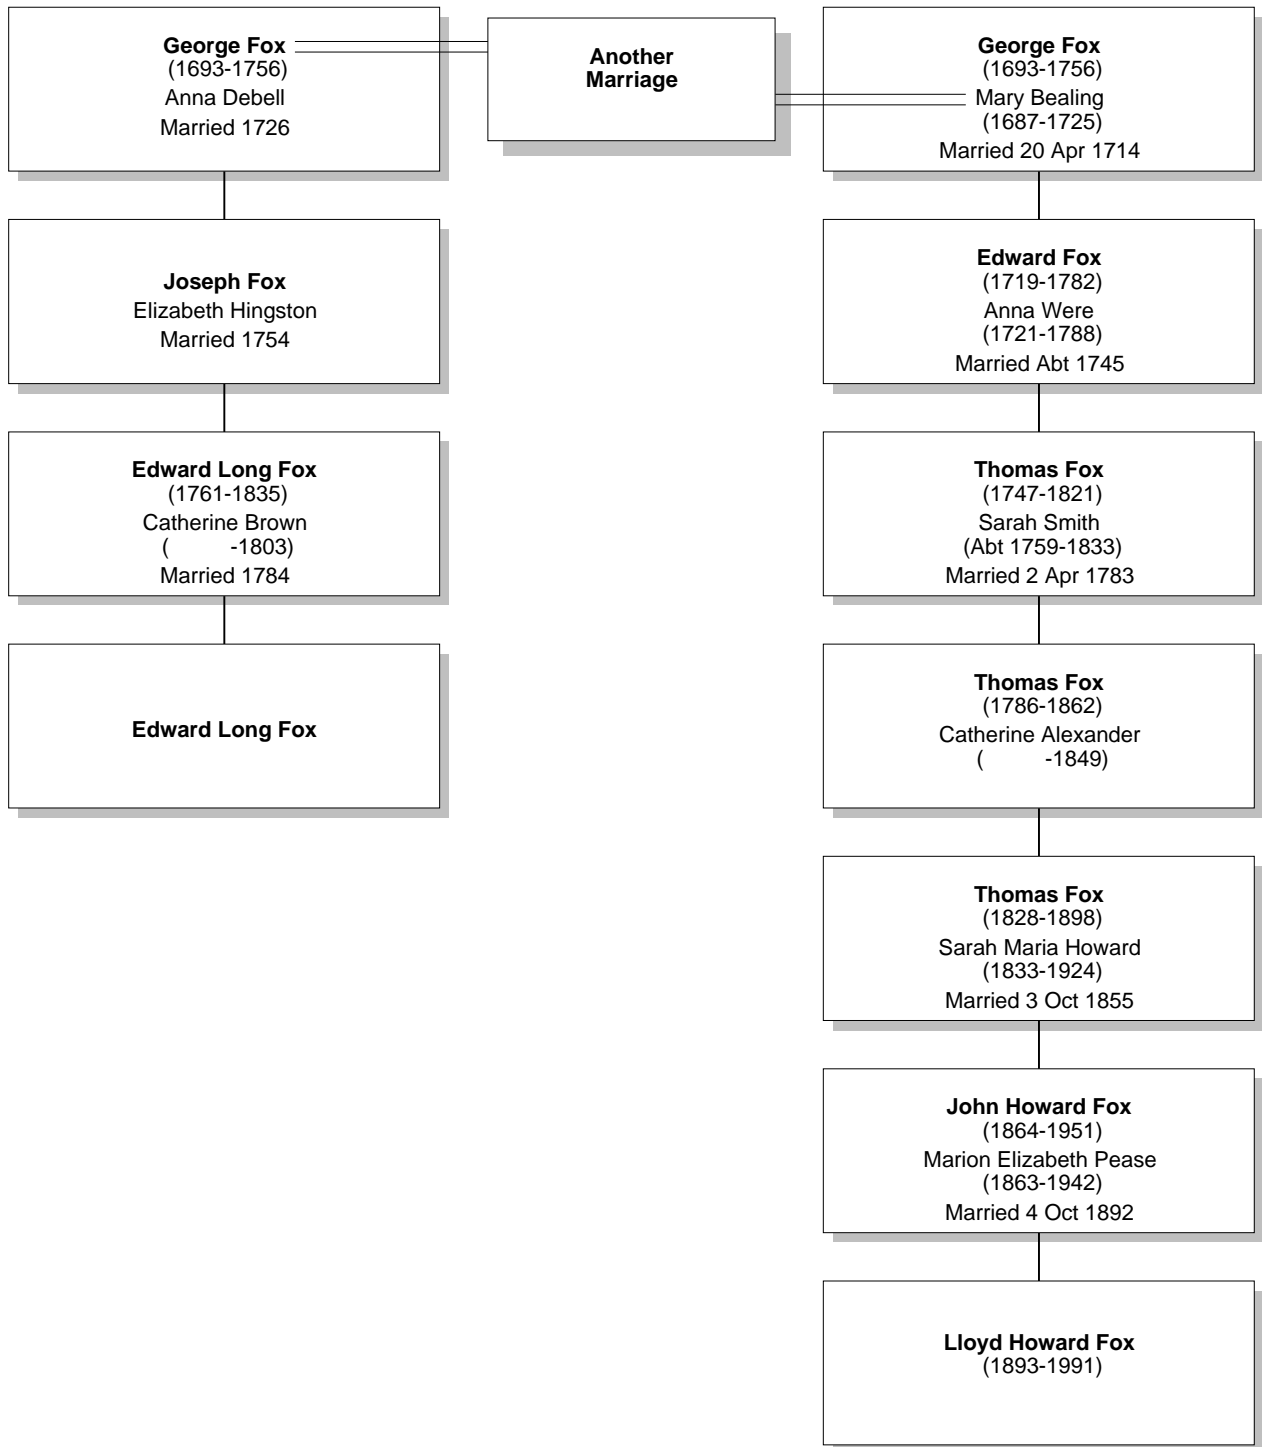

Relationship Chart

Lloyd Howard Fox is the Half-2nd cousin 3 times removed * of Edward Long Fox

Relationship Chart

Lloyd Howard Fox is the Half-17th cousin 3 times removed * of Edward Long Fox

Relationship Chart

Relationship Chart

Lloyd Howard Fox
(1893-1991)