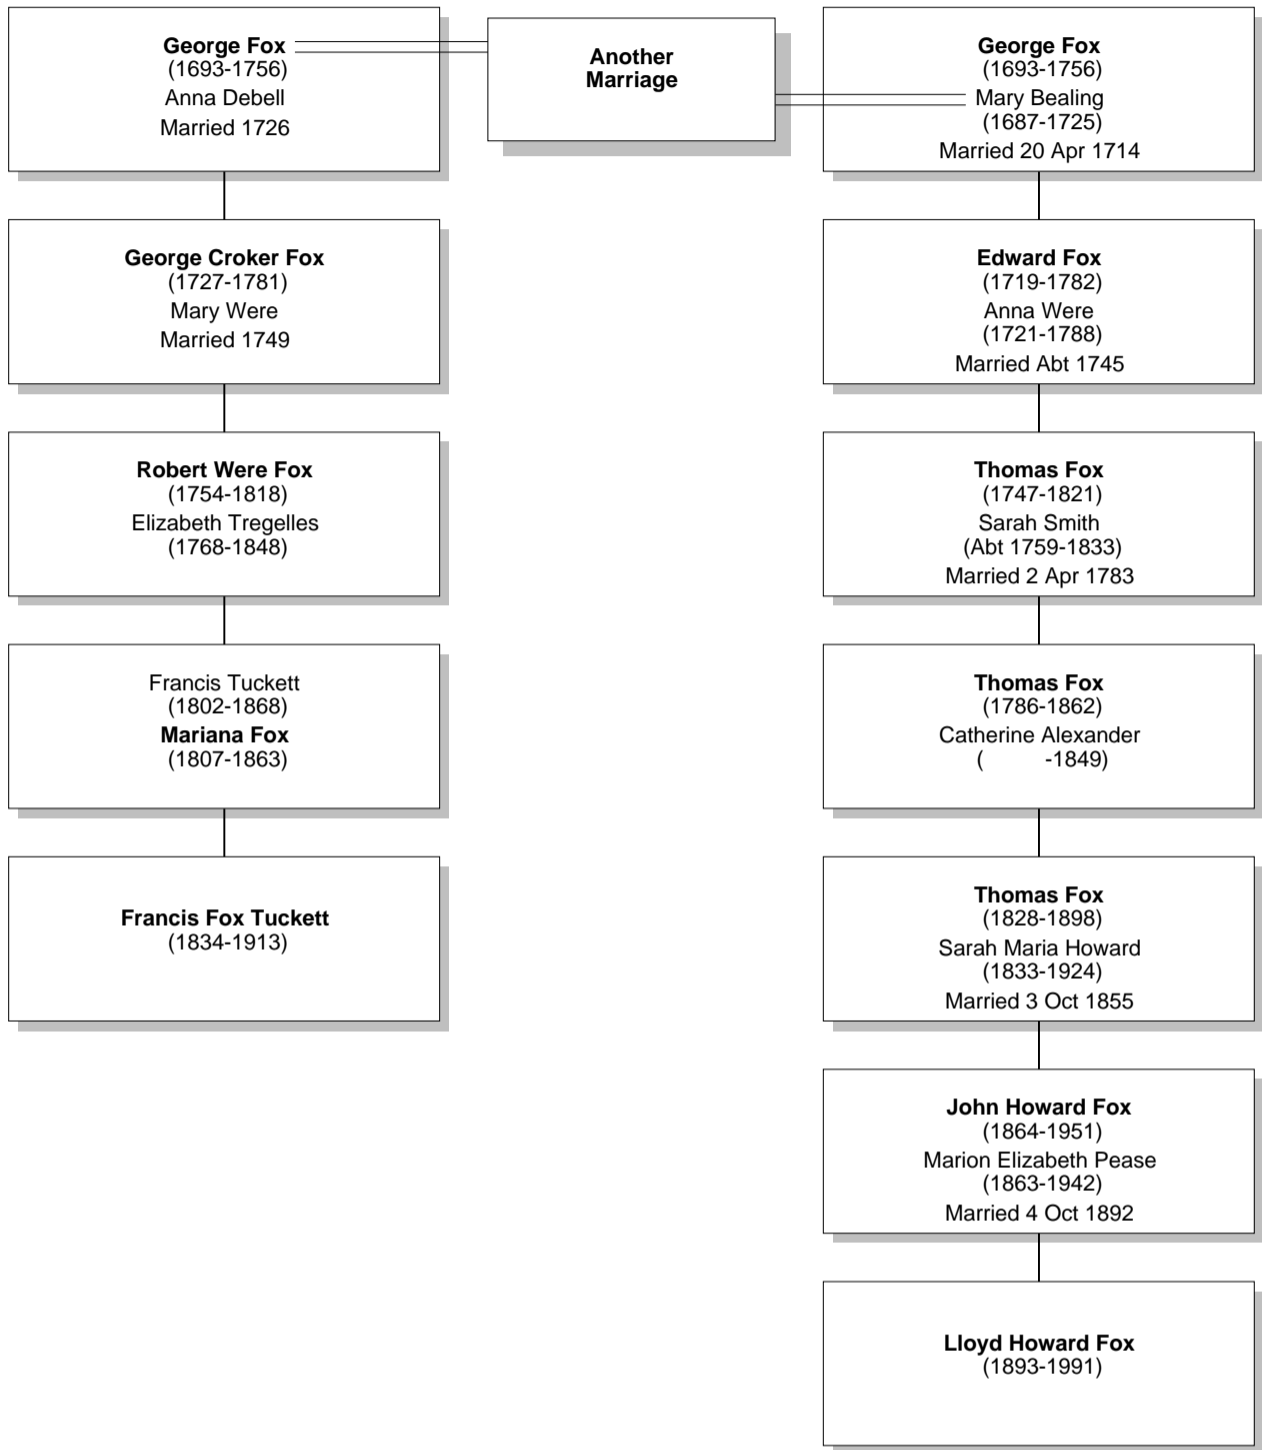

# Relationship Chart

Lloyd Howard Fox is the Half-3rd cousin twice removed \* of Francis Fox Tuckett

# Relationship Chart

Lloyd Howard Fox is the 3rd cousin twice removed \* of Francis Fox Tuckett

# Relationship Chart

Lloyd Howard Fox is the 4th cousin twice removed \* of Francis Fox Tuckett

# Relationship Chart

Lloyd Howard Fox is the Half-18th cousin twice removed \* of Francis Fox Tuckett