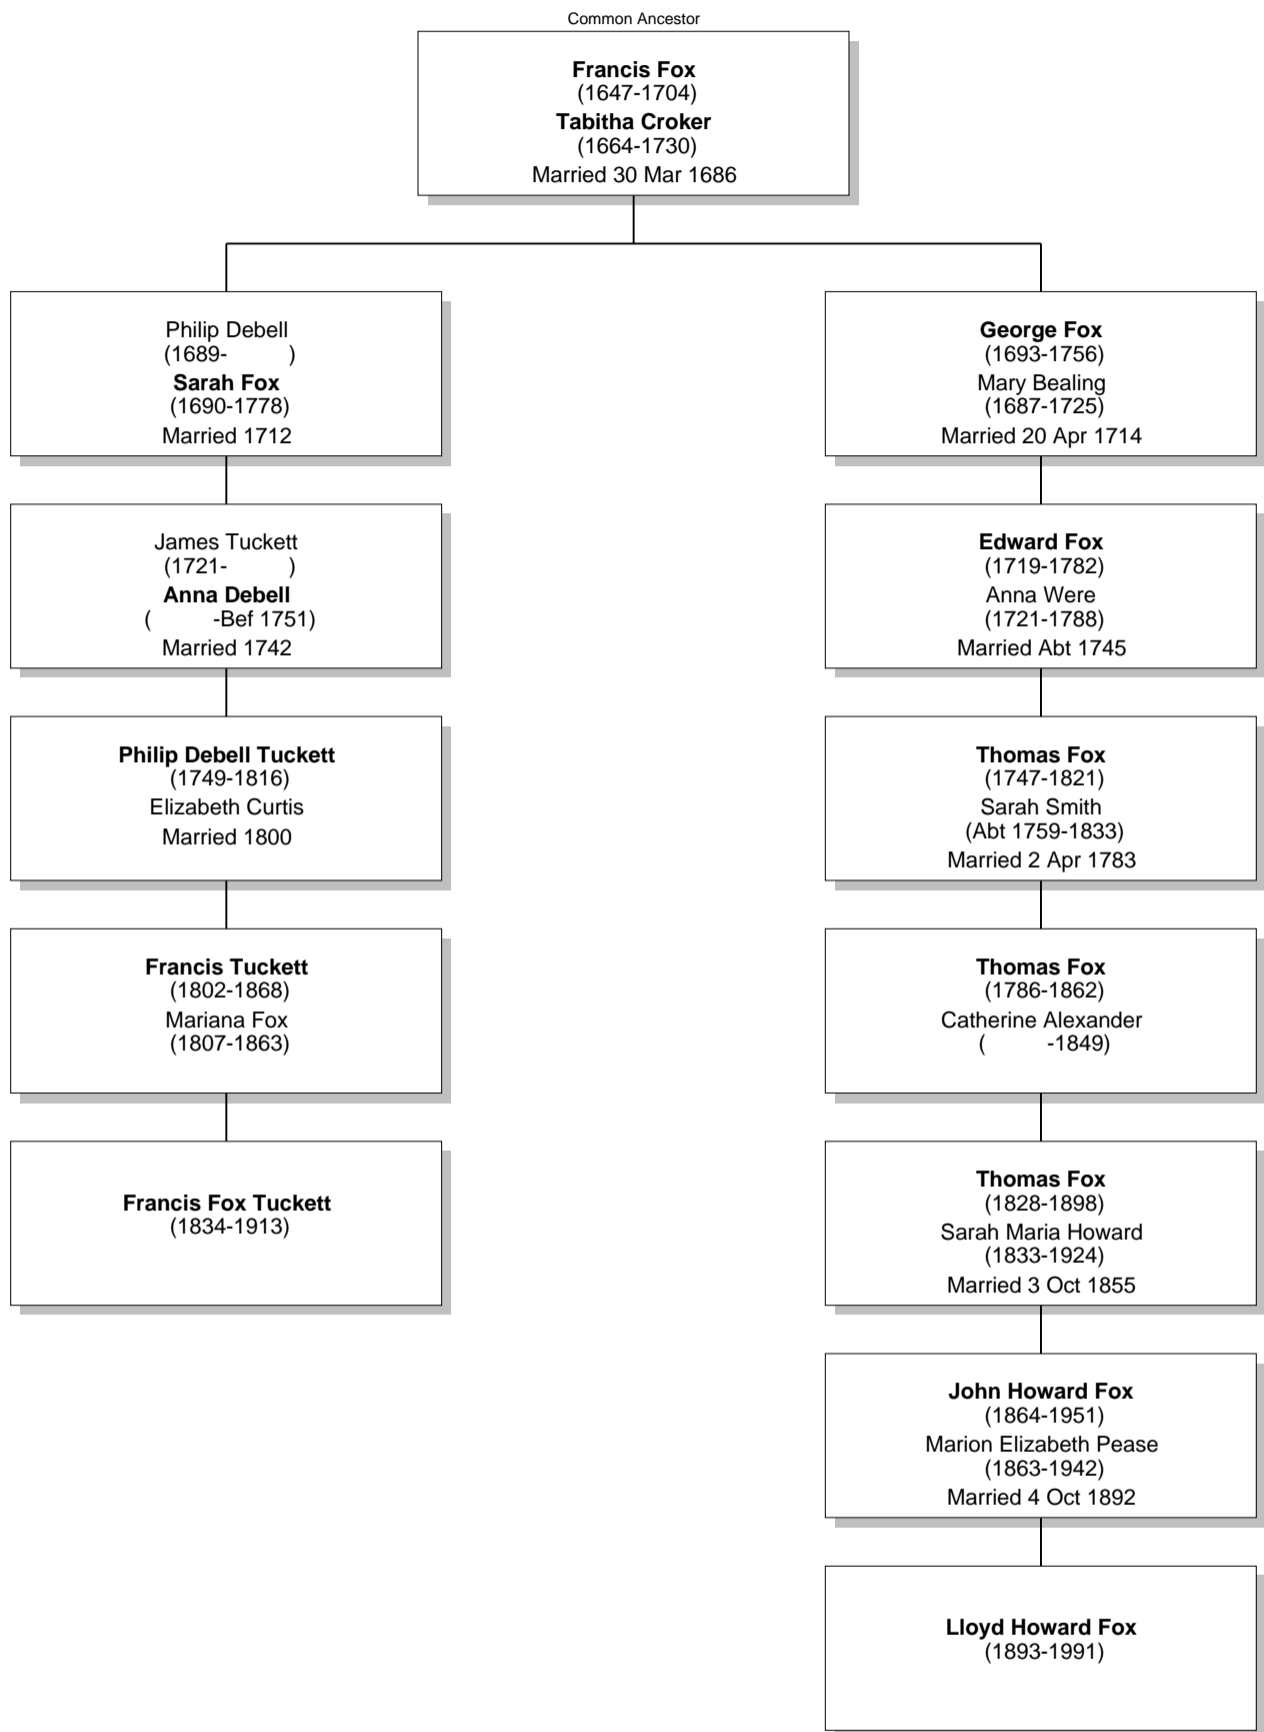

# Relationship Chart

Lloyd Howard Fox is the Half-3rd cousin twice removed \* of Francis Fox Tuckett

# Relationship Chart

Lloyd Howard Fox is the 3rd cousin twice removed \* of Francis Fox Tuckett

# Relationship Chart

Lloyd Howard Fox is the 4th cousin twice removed \* of Francis Fox Tuckett

# Relationship Chart

Lloyd Howard Fox is the Half-18th cousin twice removed \* of Francis Fox Tuckett