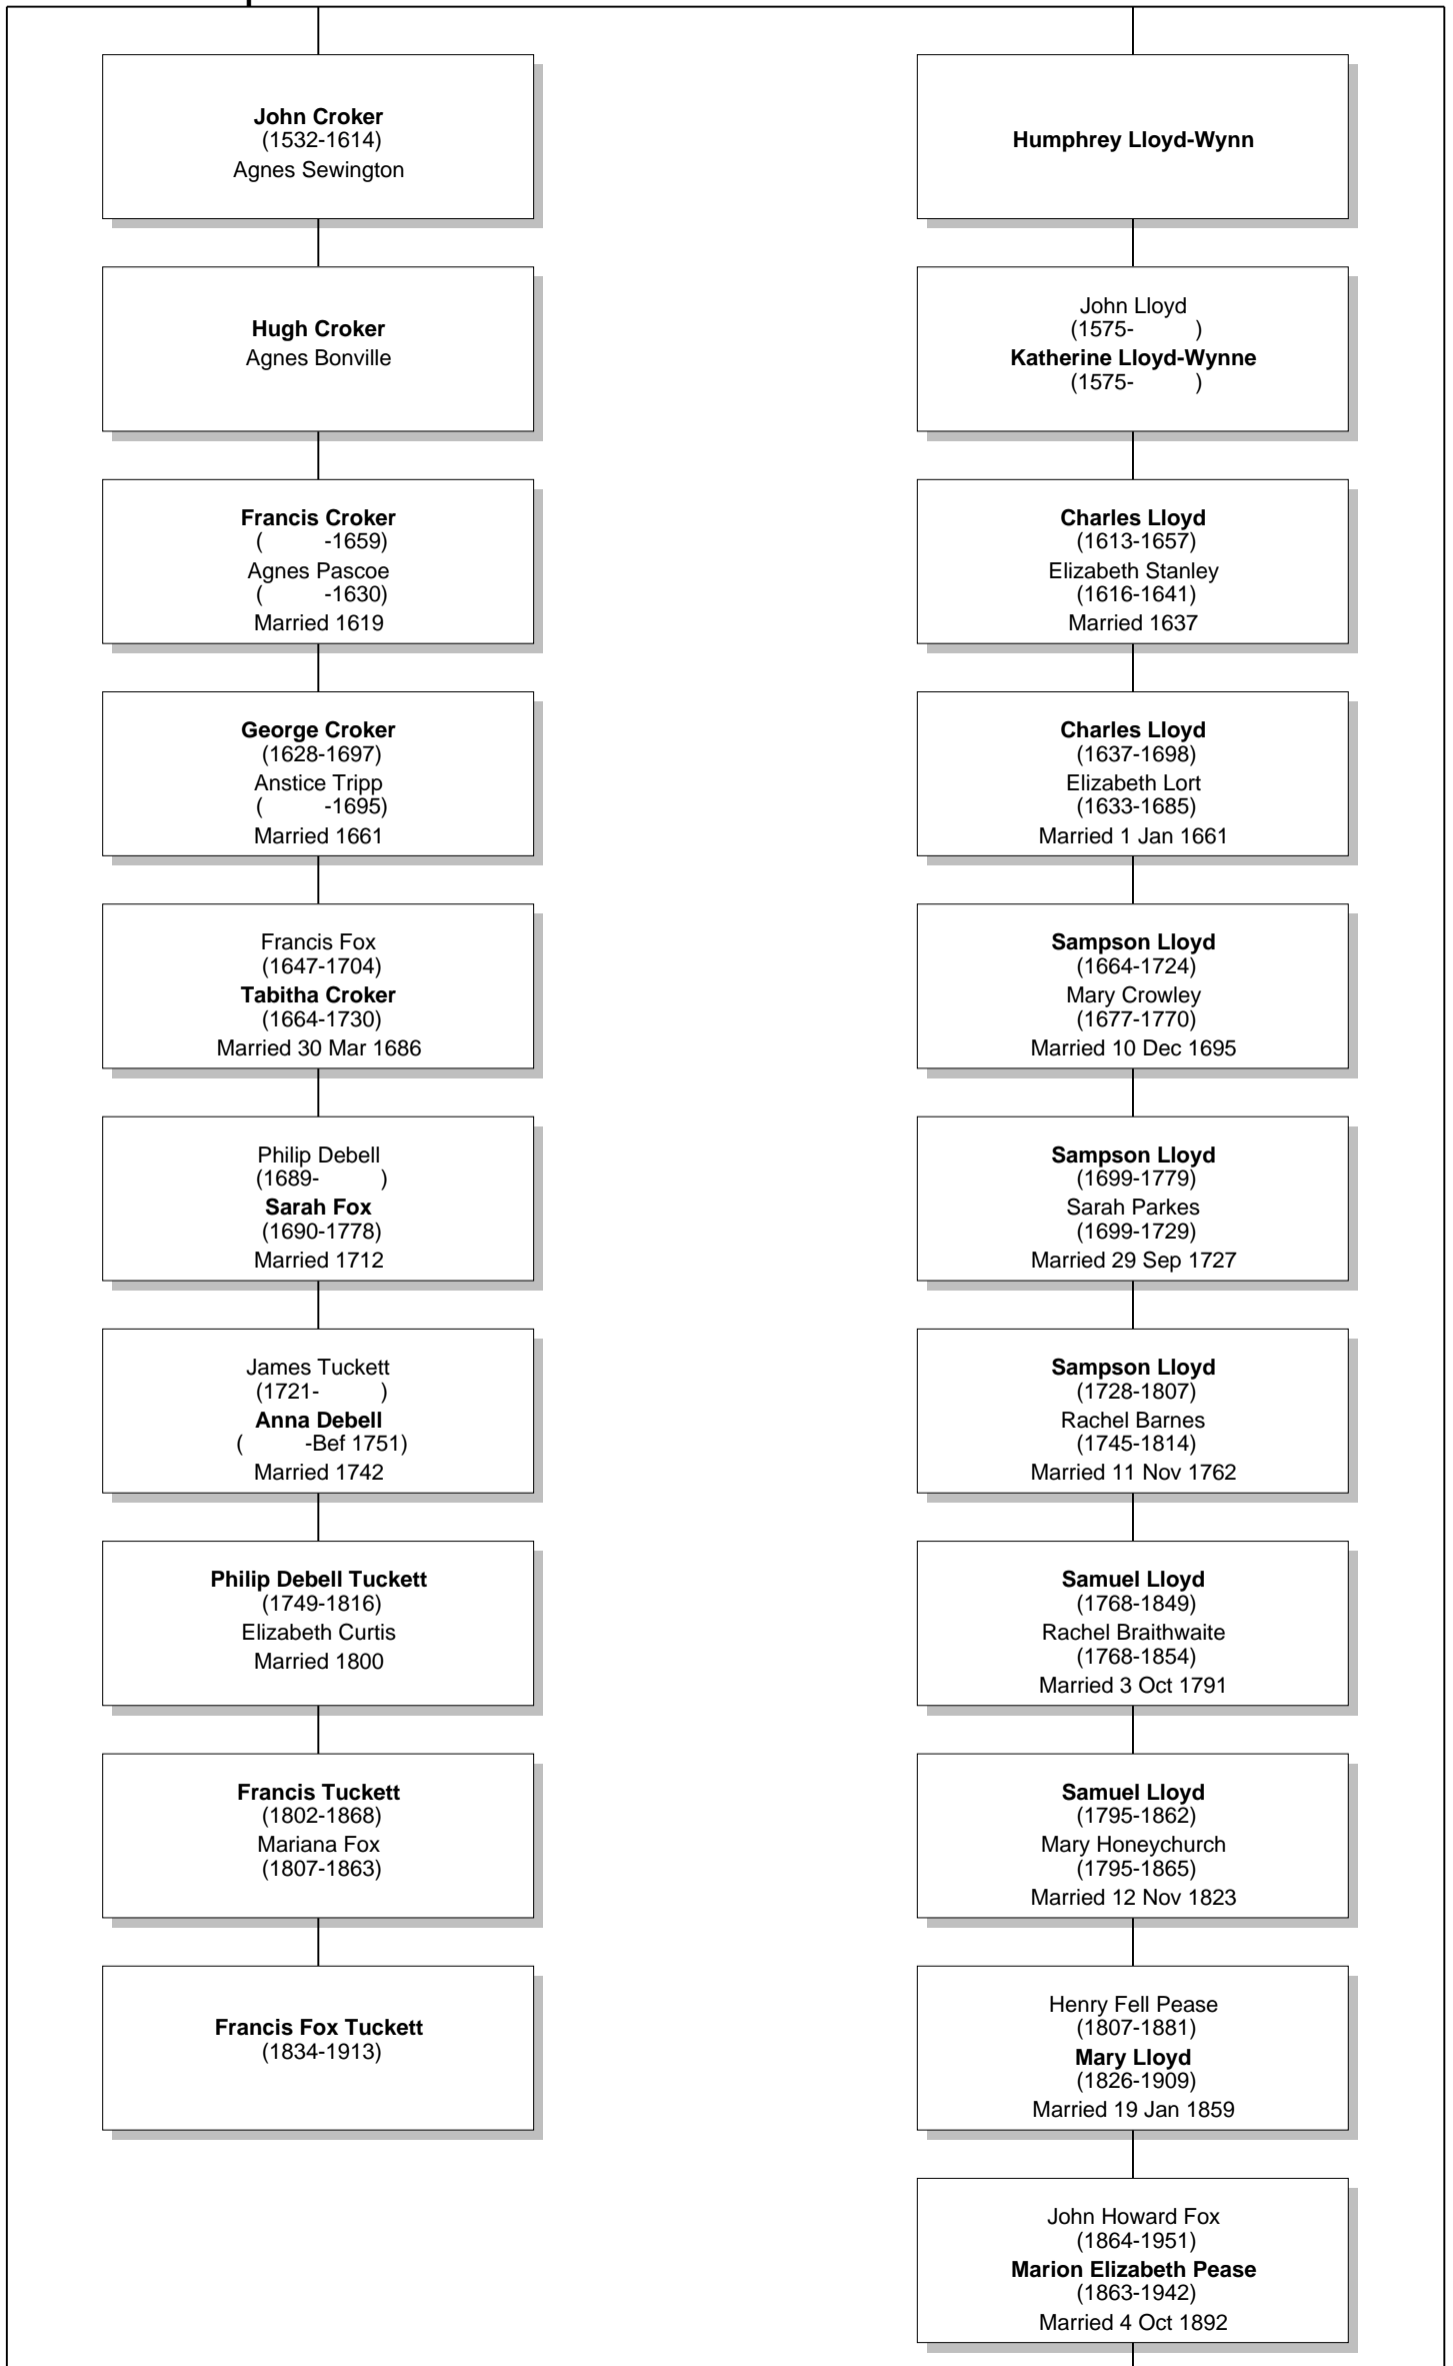

# Relationship Chart

# Relationship Chart

**Lloyd Howard Fox**  
(1893-1991)

# Relationship Chart

Lloyd Howard Fox is the Half-18th cousin twice removed \* of Francis Fox Tuckett