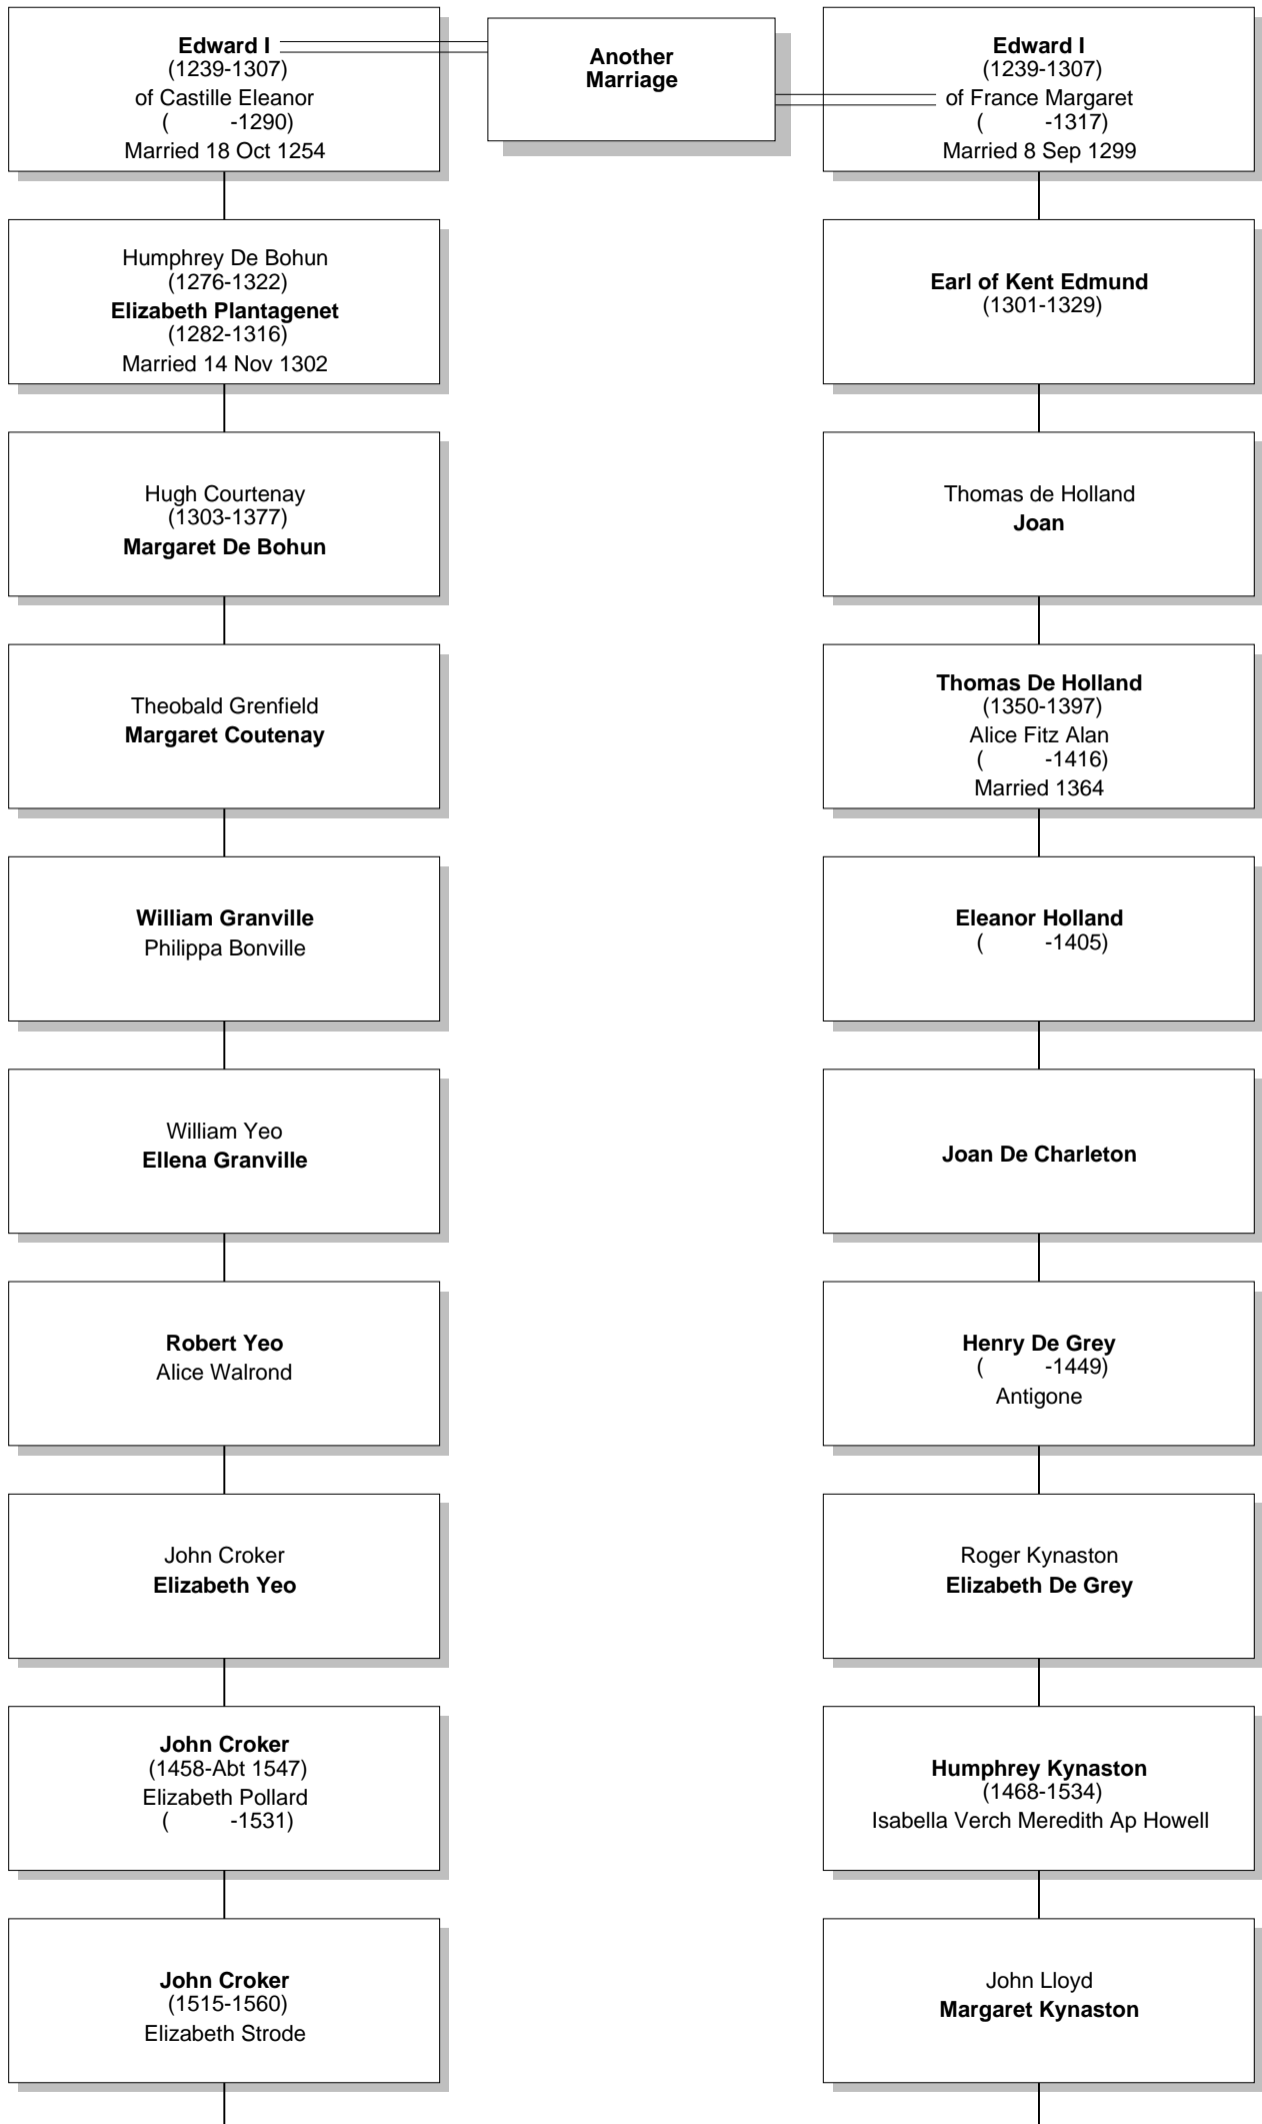

Relationship Chart

Lloyd Howard Fox is the Half-18th cousin twice removed * of Francis Fox Tuckett