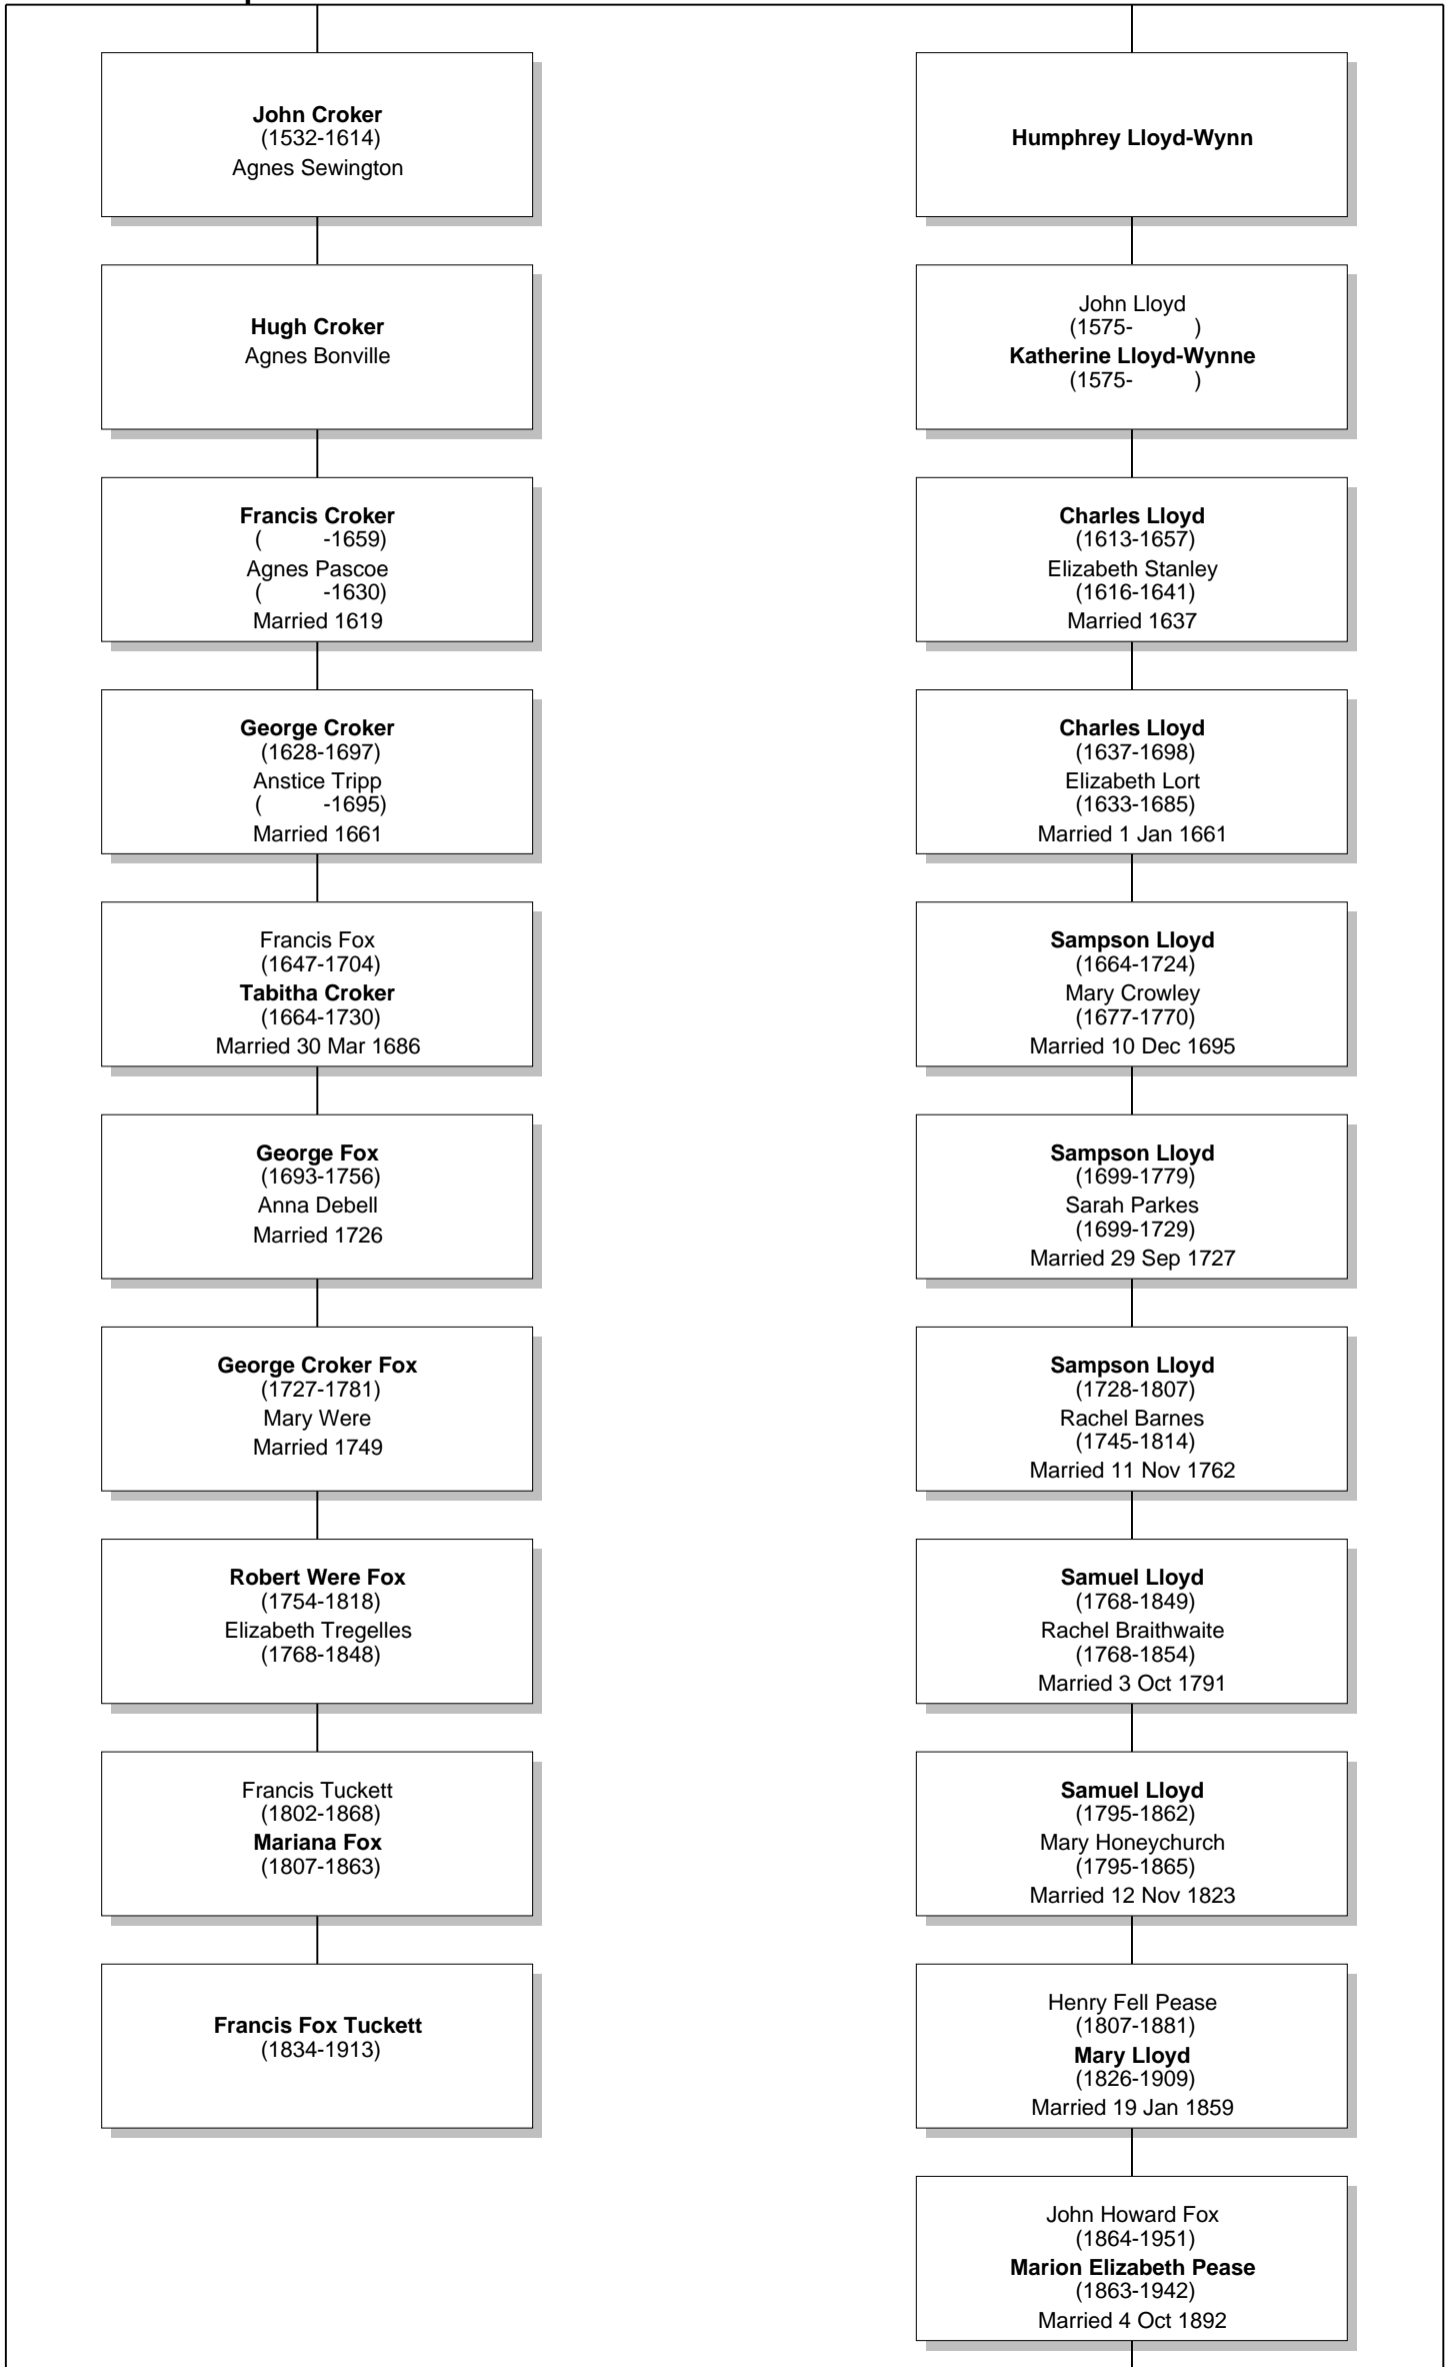

# Relationship Chart

Lloyd Howard Fox is the 3rd cousin twice removed \* of Francis Fox Tuckett

# Relationship Chart

Lloyd Howard Fox is the 4th cousin twice removed \* of Francis Fox Tuckett

# Relationship Chart

Lloyd Howard Fox is the Half-18th cousin twice removed \* of Francis Fox Tuckett

# Relationship Chart