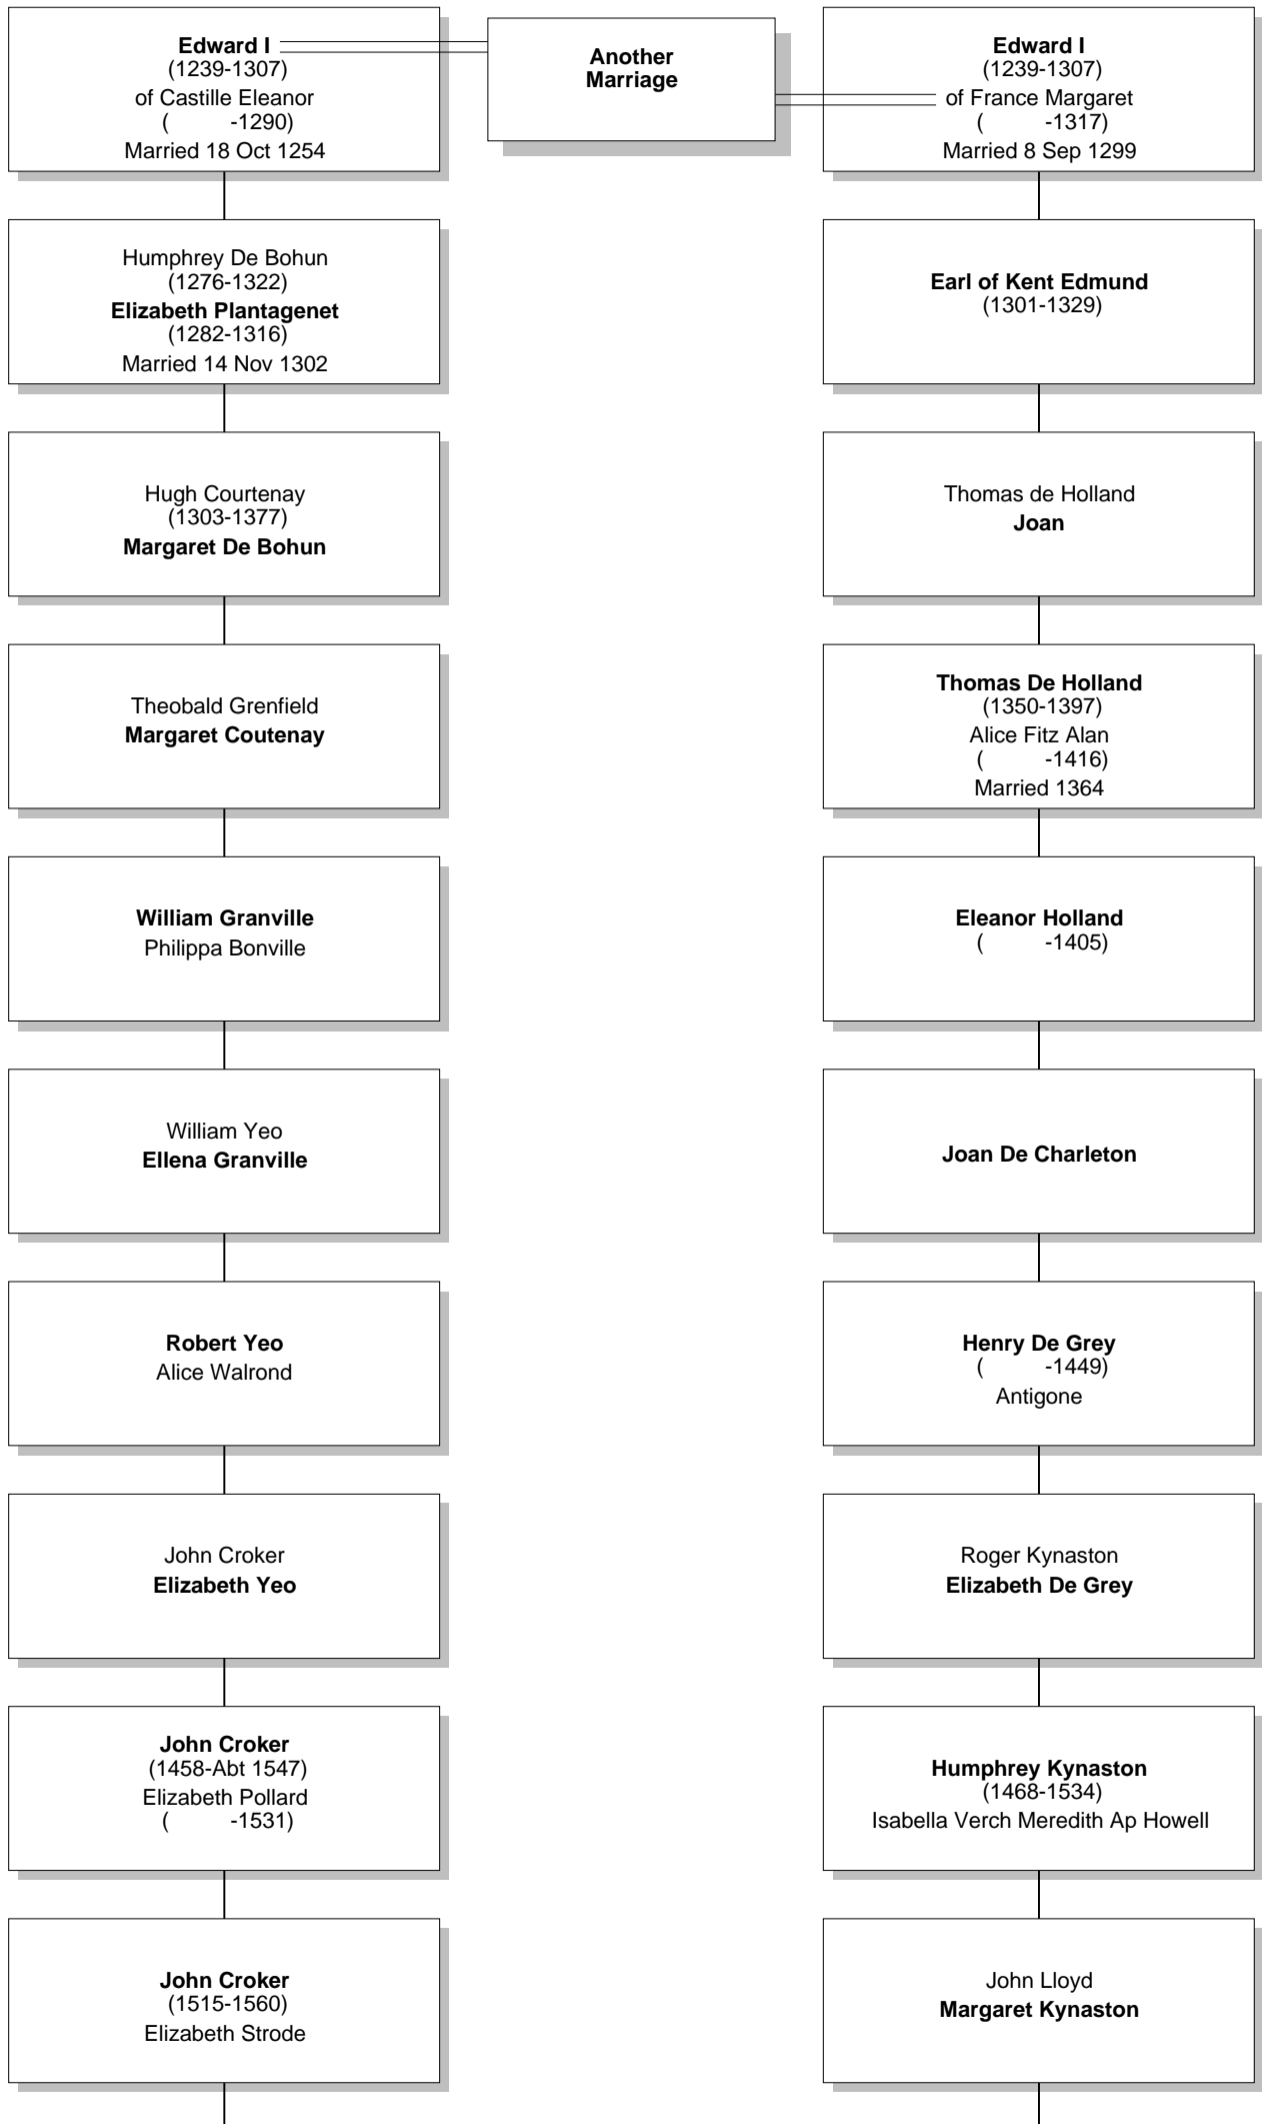

# Relationship Chart

Lloyd Howard Fox is the Half-3rd cousin twice removed \* of Francis Fox Tuckett

# Relationship Chart

Lloyd Howard Fox is the 3rd cousin twice removed \* of Francis Fox Tuckett

# Relationship Chart

Lloyd Howard Fox is the 4th cousin twice removed \* of Francis Fox Tuckett

# Relationship Chart

Lloyd Howard Fox is the Half-18th cousin twice removed \* of Francis Fox Tuckett