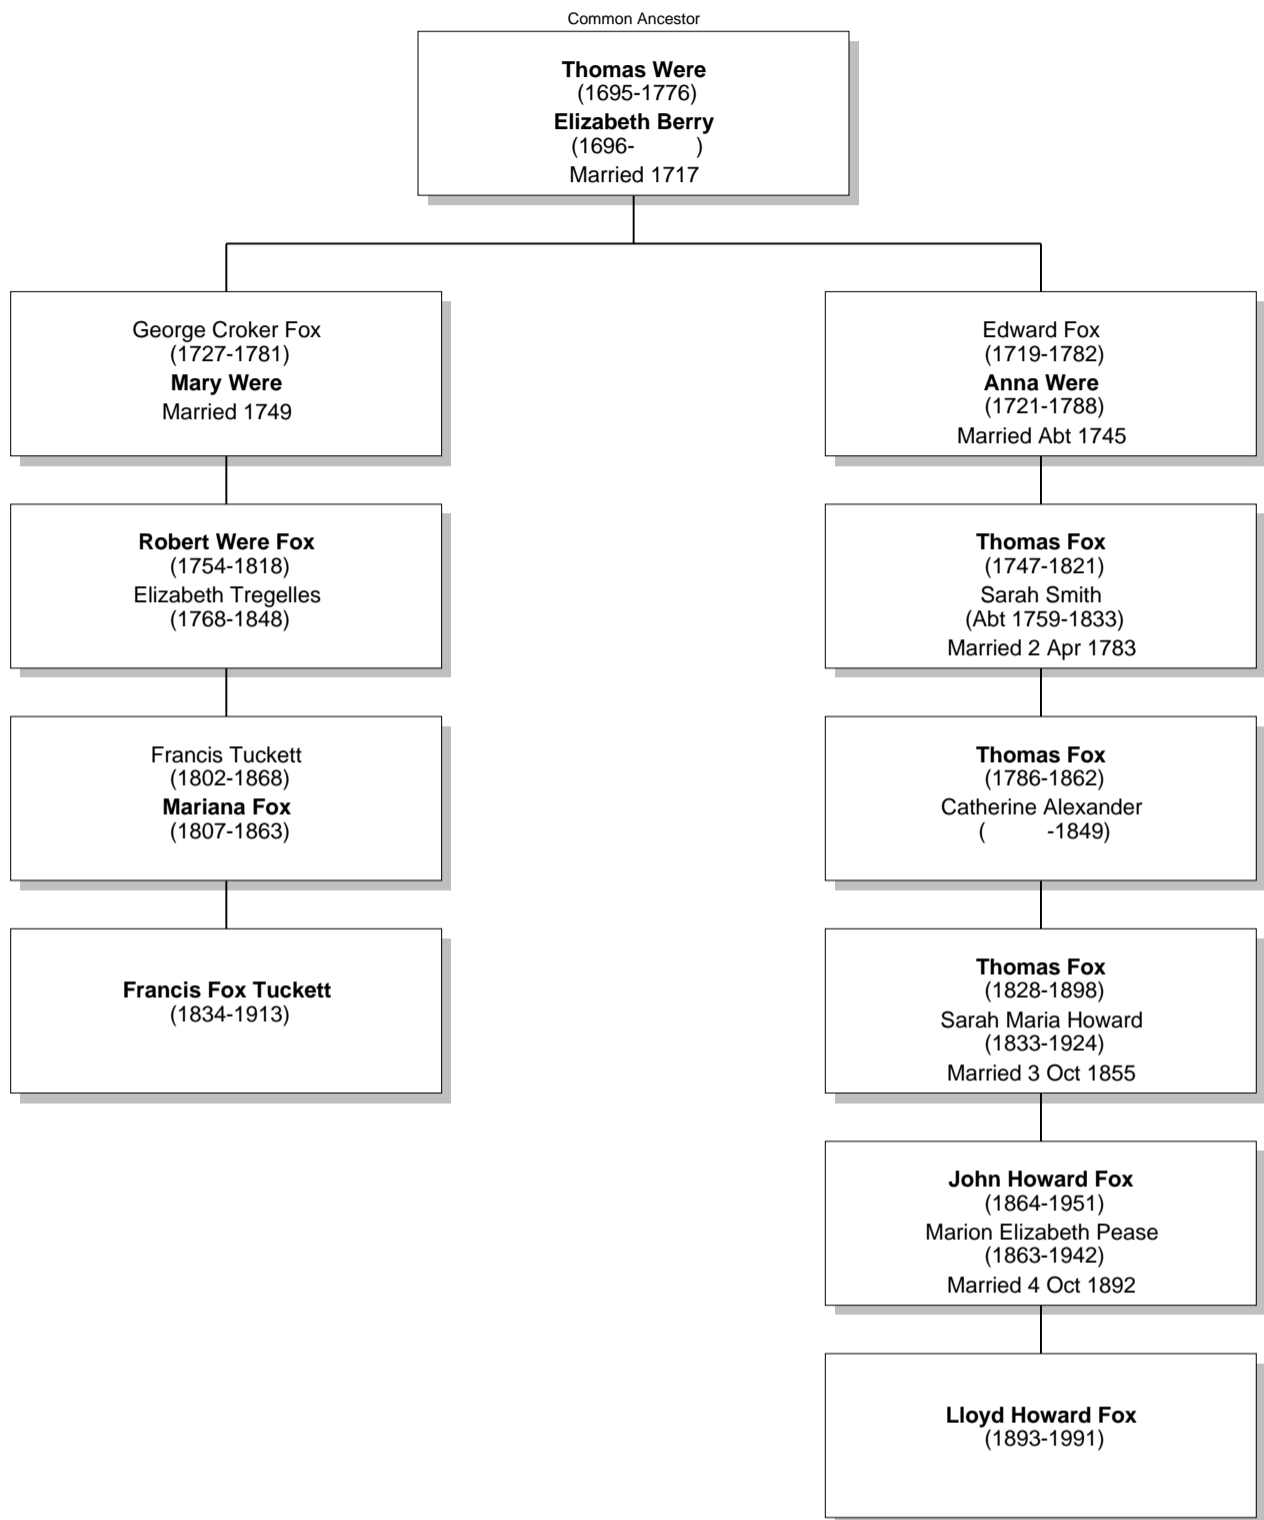

# Relationship Chart

Lloyd Howard Fox is the Half-3rd cousin twice removed \* of Francis Fox Tuckett

# Relationship Chart

Lloyd Howard Fox is the 3rd cousin twice removed \* of Francis Fox Tuckett

# Relationship Chart

Lloyd Howard Fox is the 4th cousin twice removed \* of Francis Fox Tuckett

# Relationship Chart

Lloyd Howard Fox is the Half-18th cousin twice removed \* of Francis Fox Tuckett