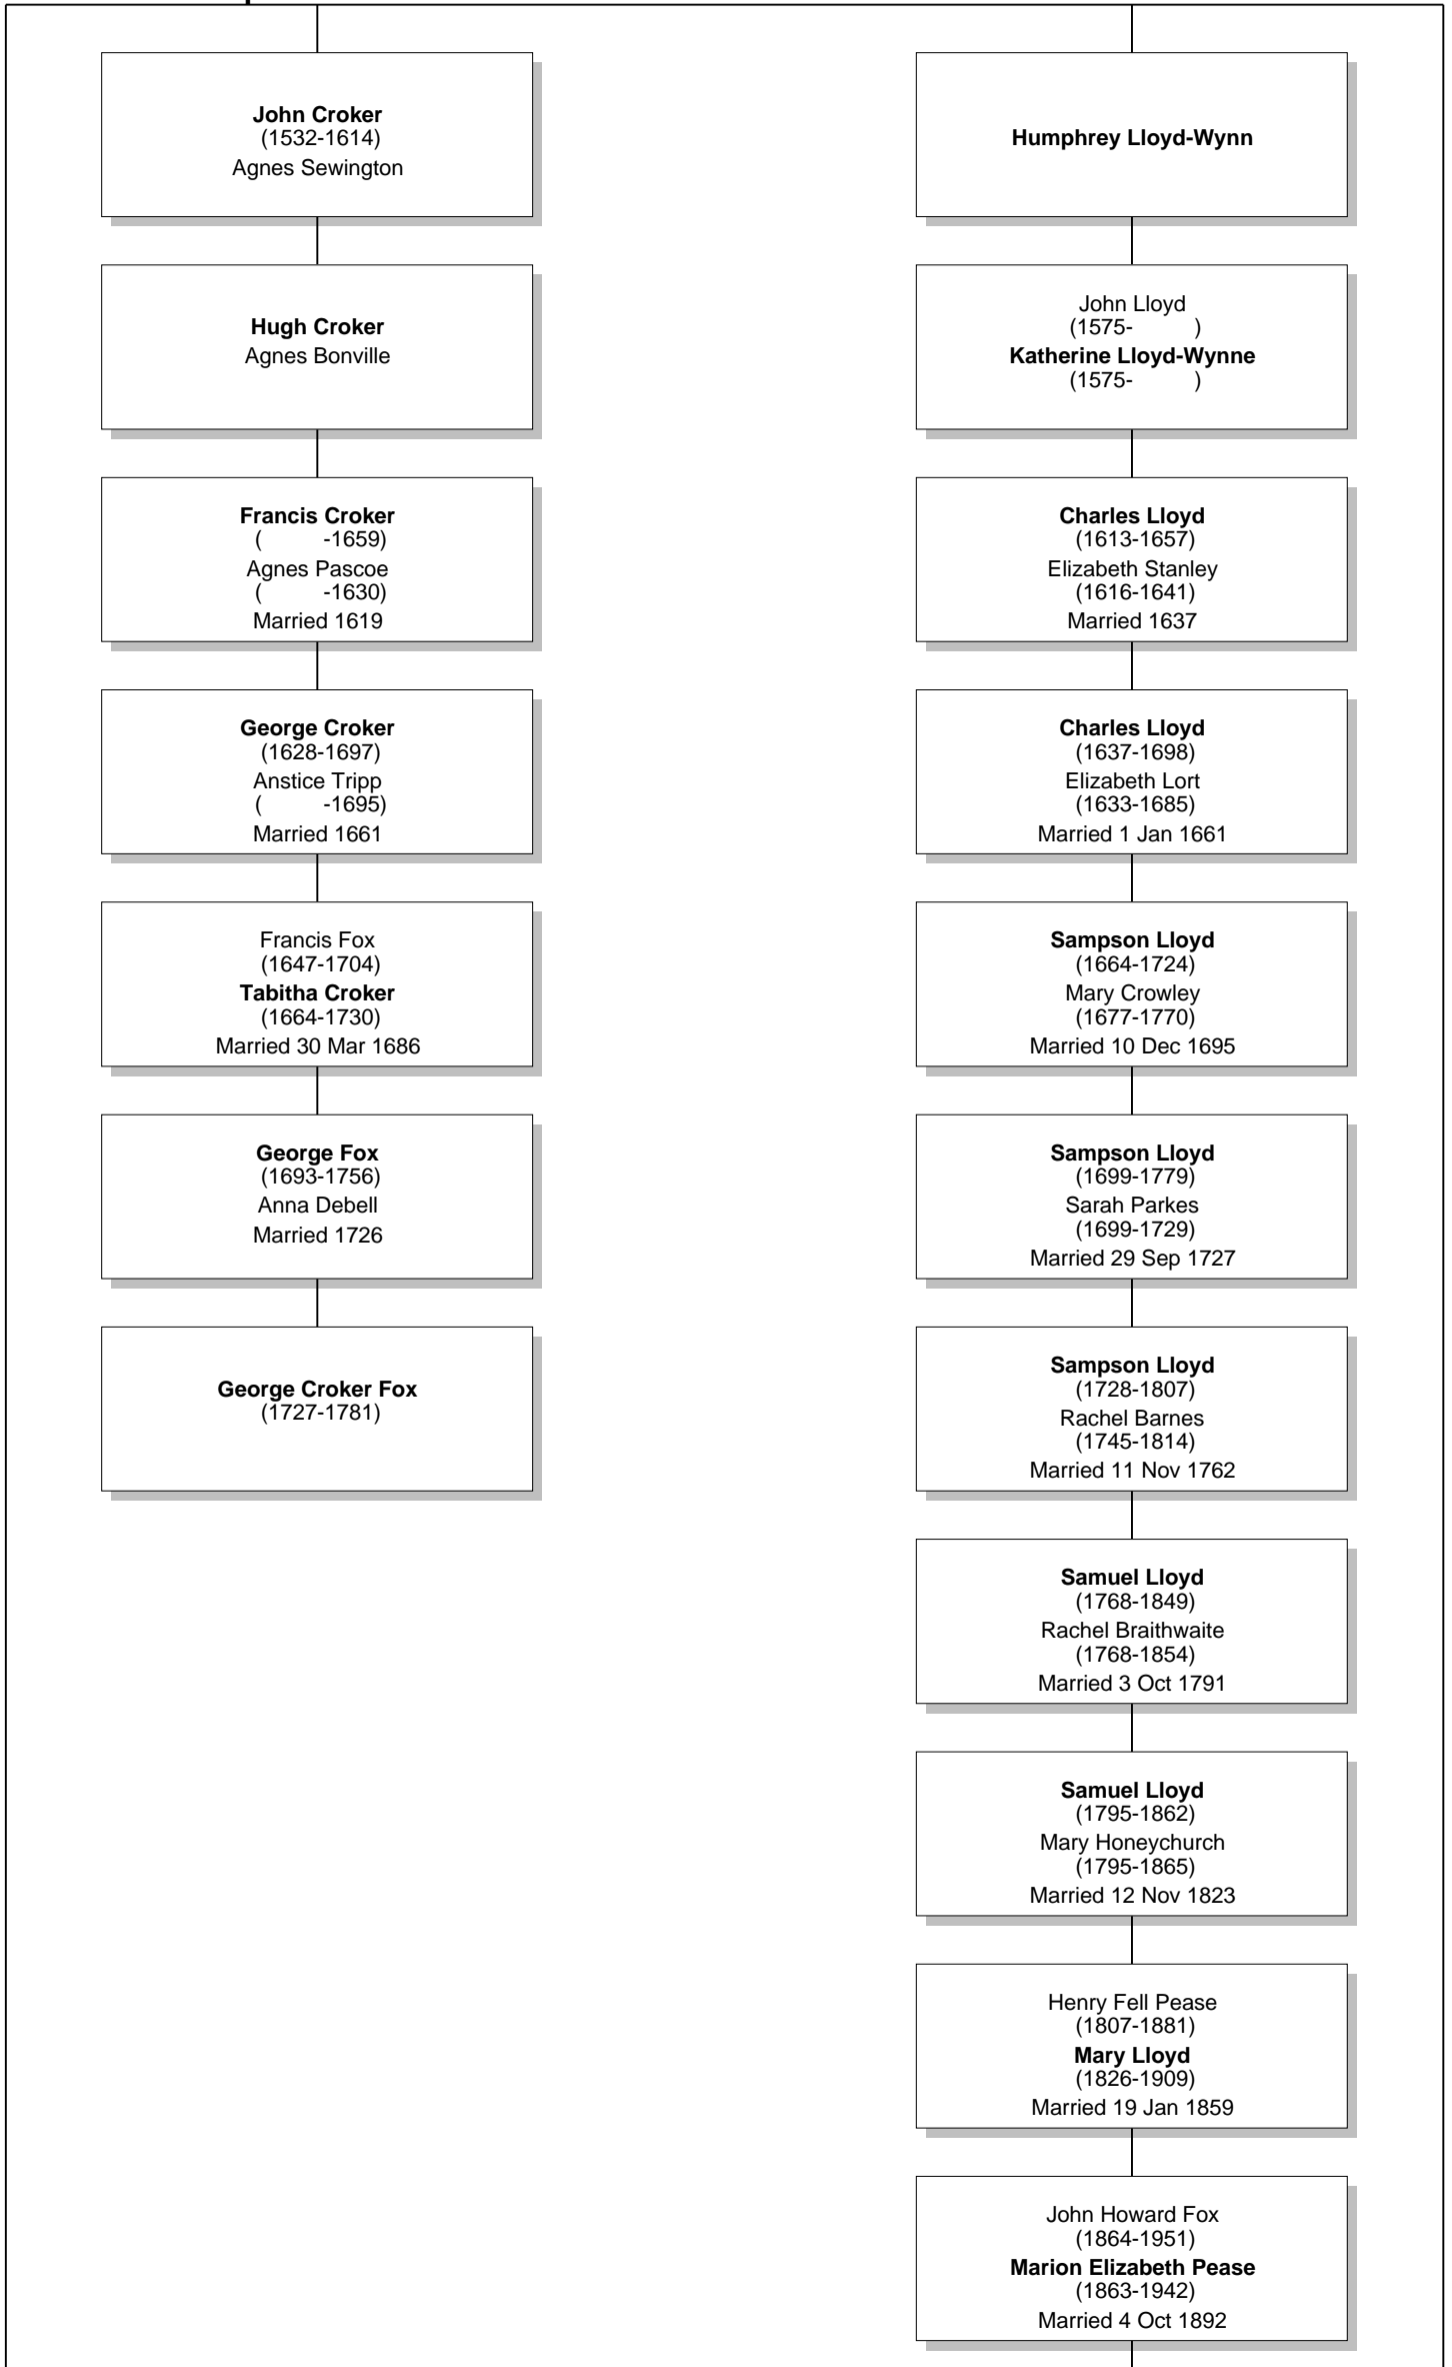

Relationship Chart

Lloyd Howard Fox is the Half-3rd great-grandnephew of George Croker Fox

Relationship Chart

Lloyd Howard Fox is the Half-15th cousin 5 times removed * of George Croker Fox

Relationship Chart

Relationship Chart

Lloyd Howard Fox
(1893-1991)