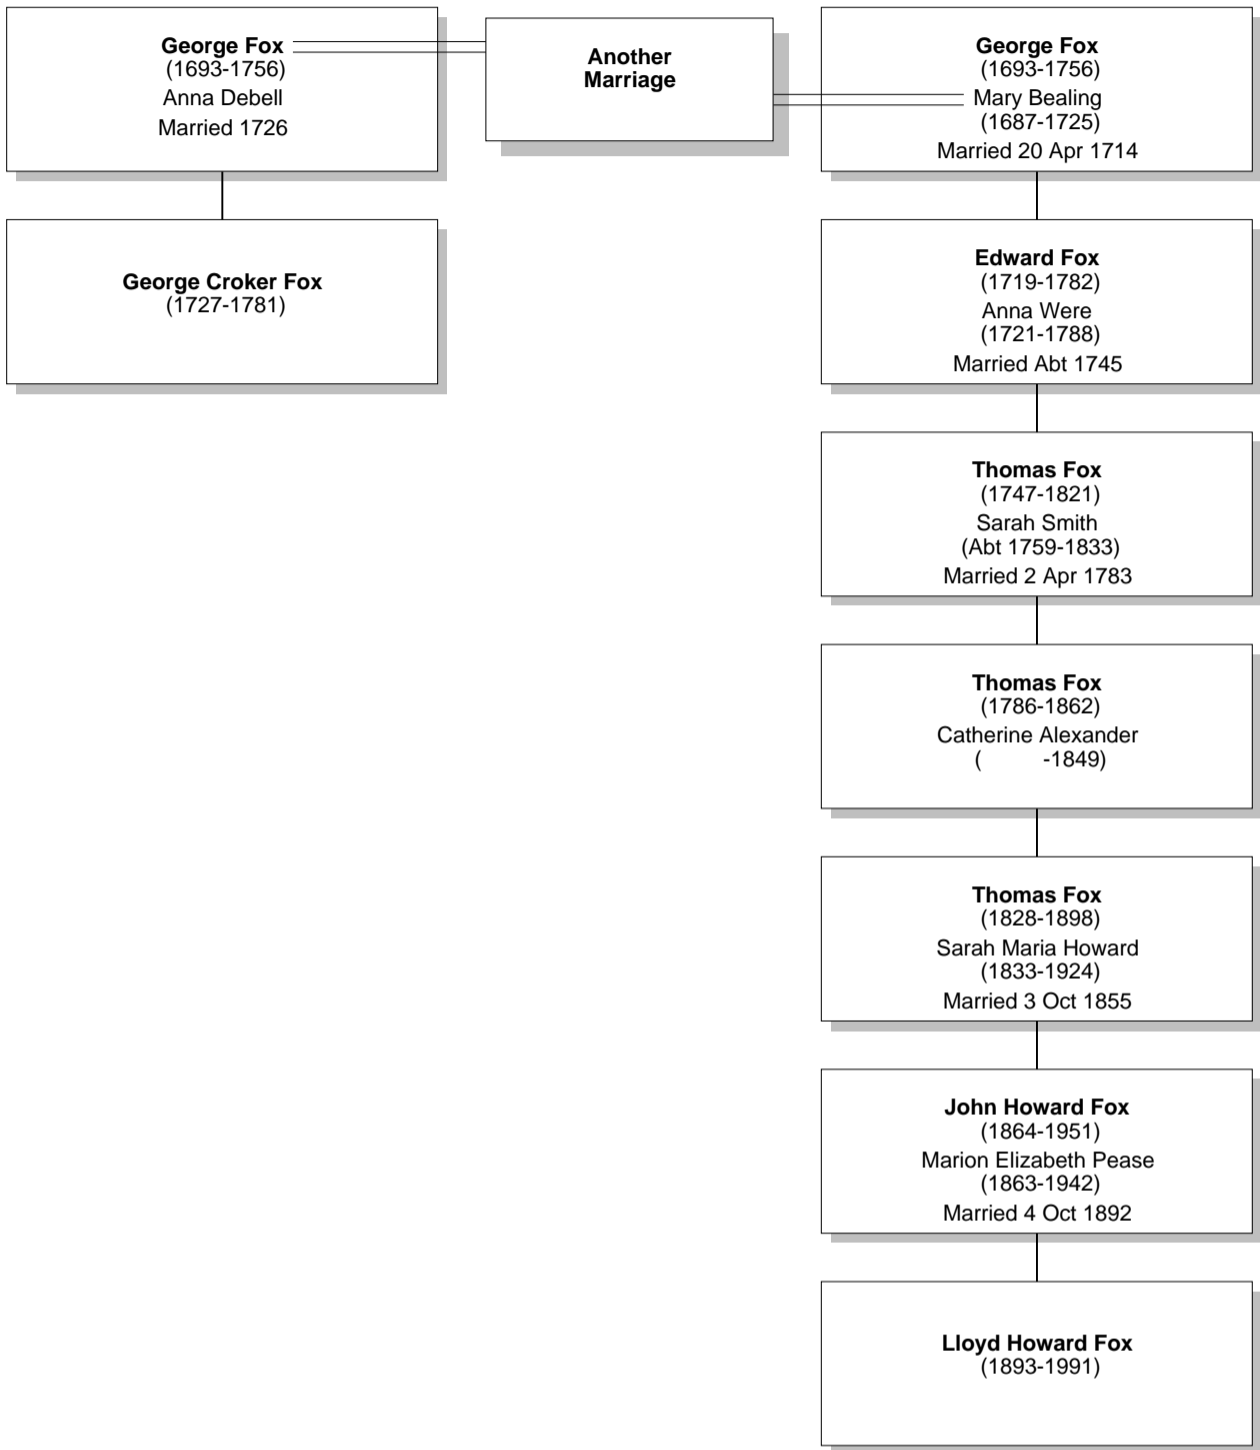

Relationship Chart

Lloyd Howard Fox is the Half-3rd great-grandnephew of George Croker Fox

Relationship Chart

Lloyd Howard Fox is the Half-15th cousin 5 times removed * of George Croker Fox

Relationship Chart

Relationship Chart

Lloyd Howard Fox
(1893-1991)