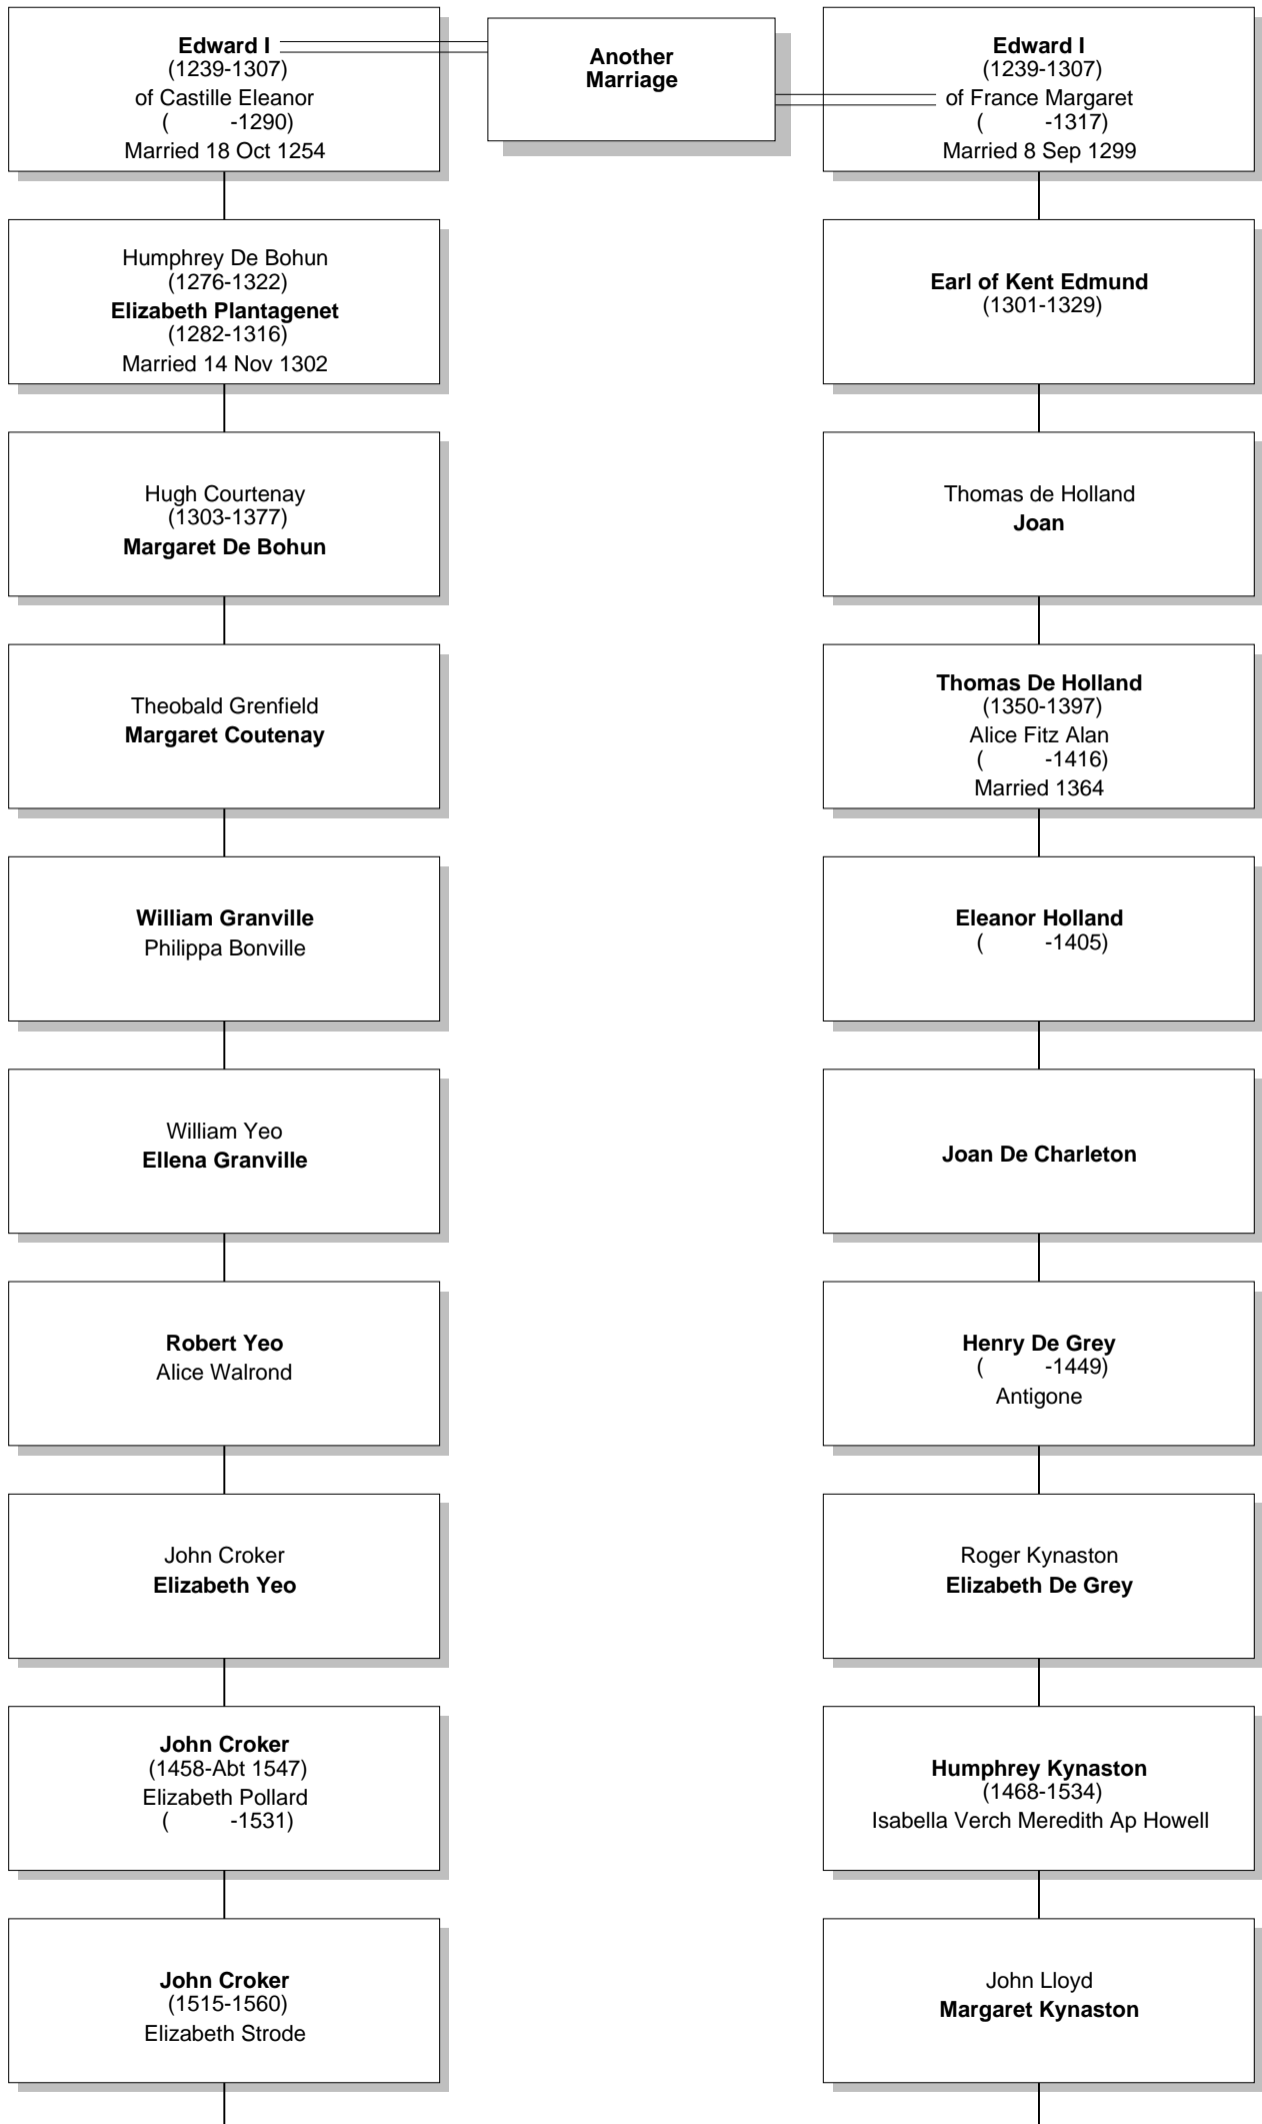

Relationship Chart

Lloyd Howard Fox is the Half-3rd great-grandnephew of George Croker Fox

Relationship Chart

Lloyd Howard Fox is the Half-15th cousin 5 times removed * of George Croker Fox

Relationship Chart

Relationship Chart

Lloyd Howard Fox
(1893-1991)