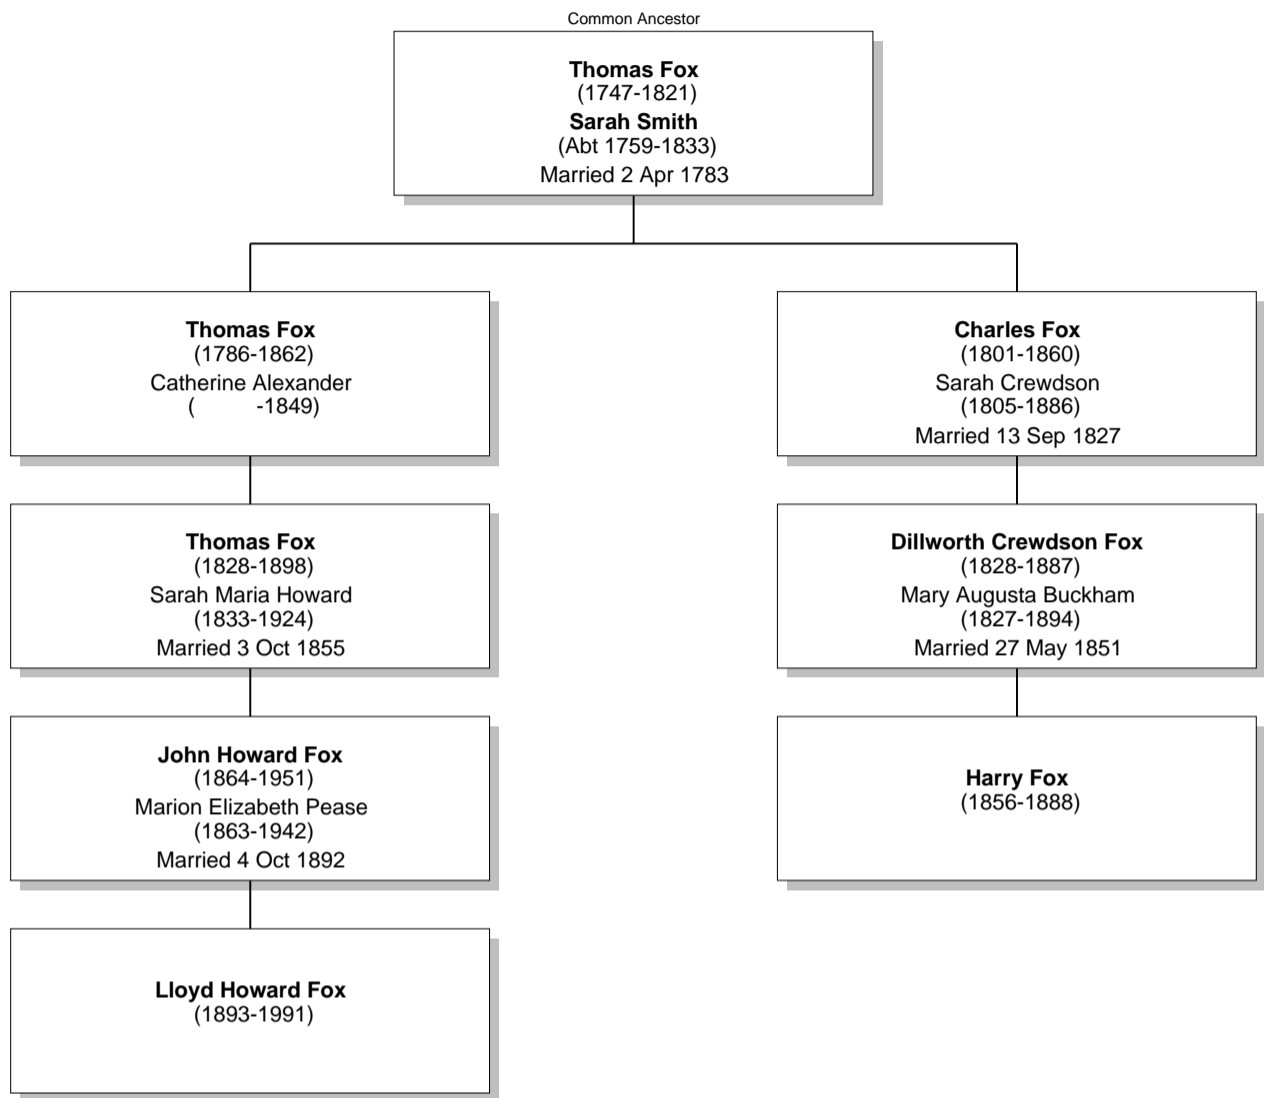

# Relationship Chart

Harry Fox is the 2nd cousin once removed of Lloyd Howard Fox

Common Ancestor

# Relationship Chart

Harry Fox is the 2nd cousin once removed of Lloyd Howard Fox

# Relationship Chart

Harry Fox is the 3rd cousin once removed of Lloyd Howard Fox