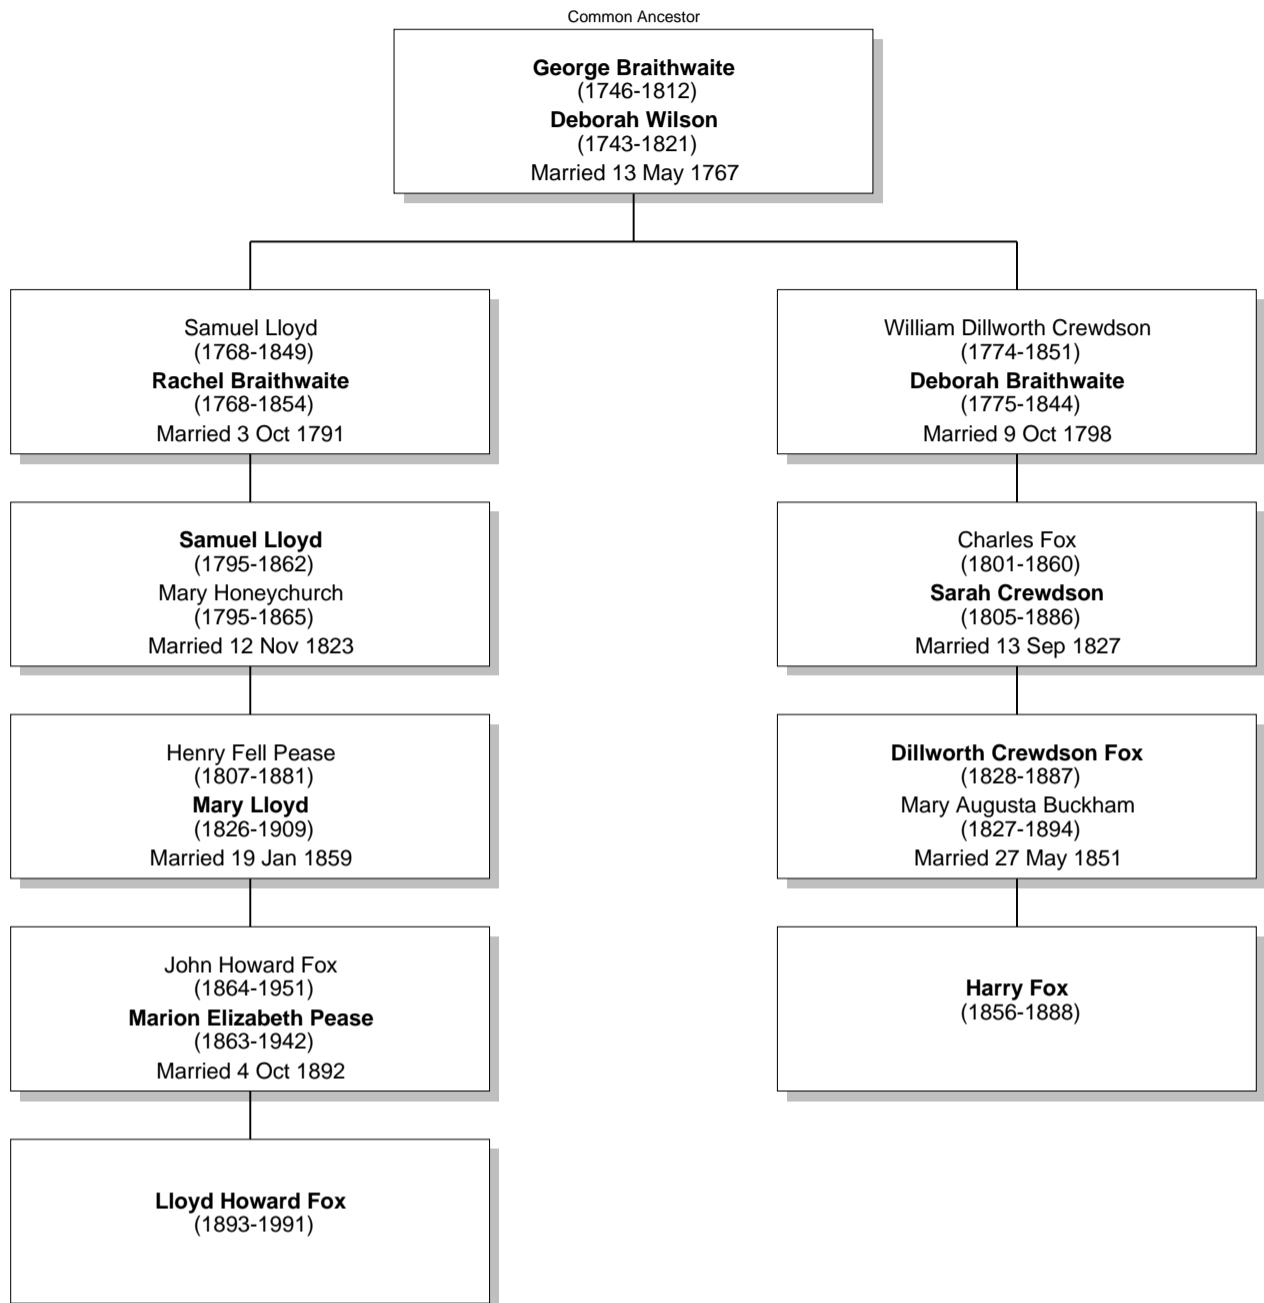

# Relationship Chart

Harry Fox is the 2nd cousin once removed of Lloyd Howard Fox

Common Ancestor

# Relationship Chart

Harry Fox is the 2nd cousin once removed of Lloyd Howard Fox

# Relationship Chart

Harry Fox is the 3rd cousin once removed of Lloyd Howard Fox