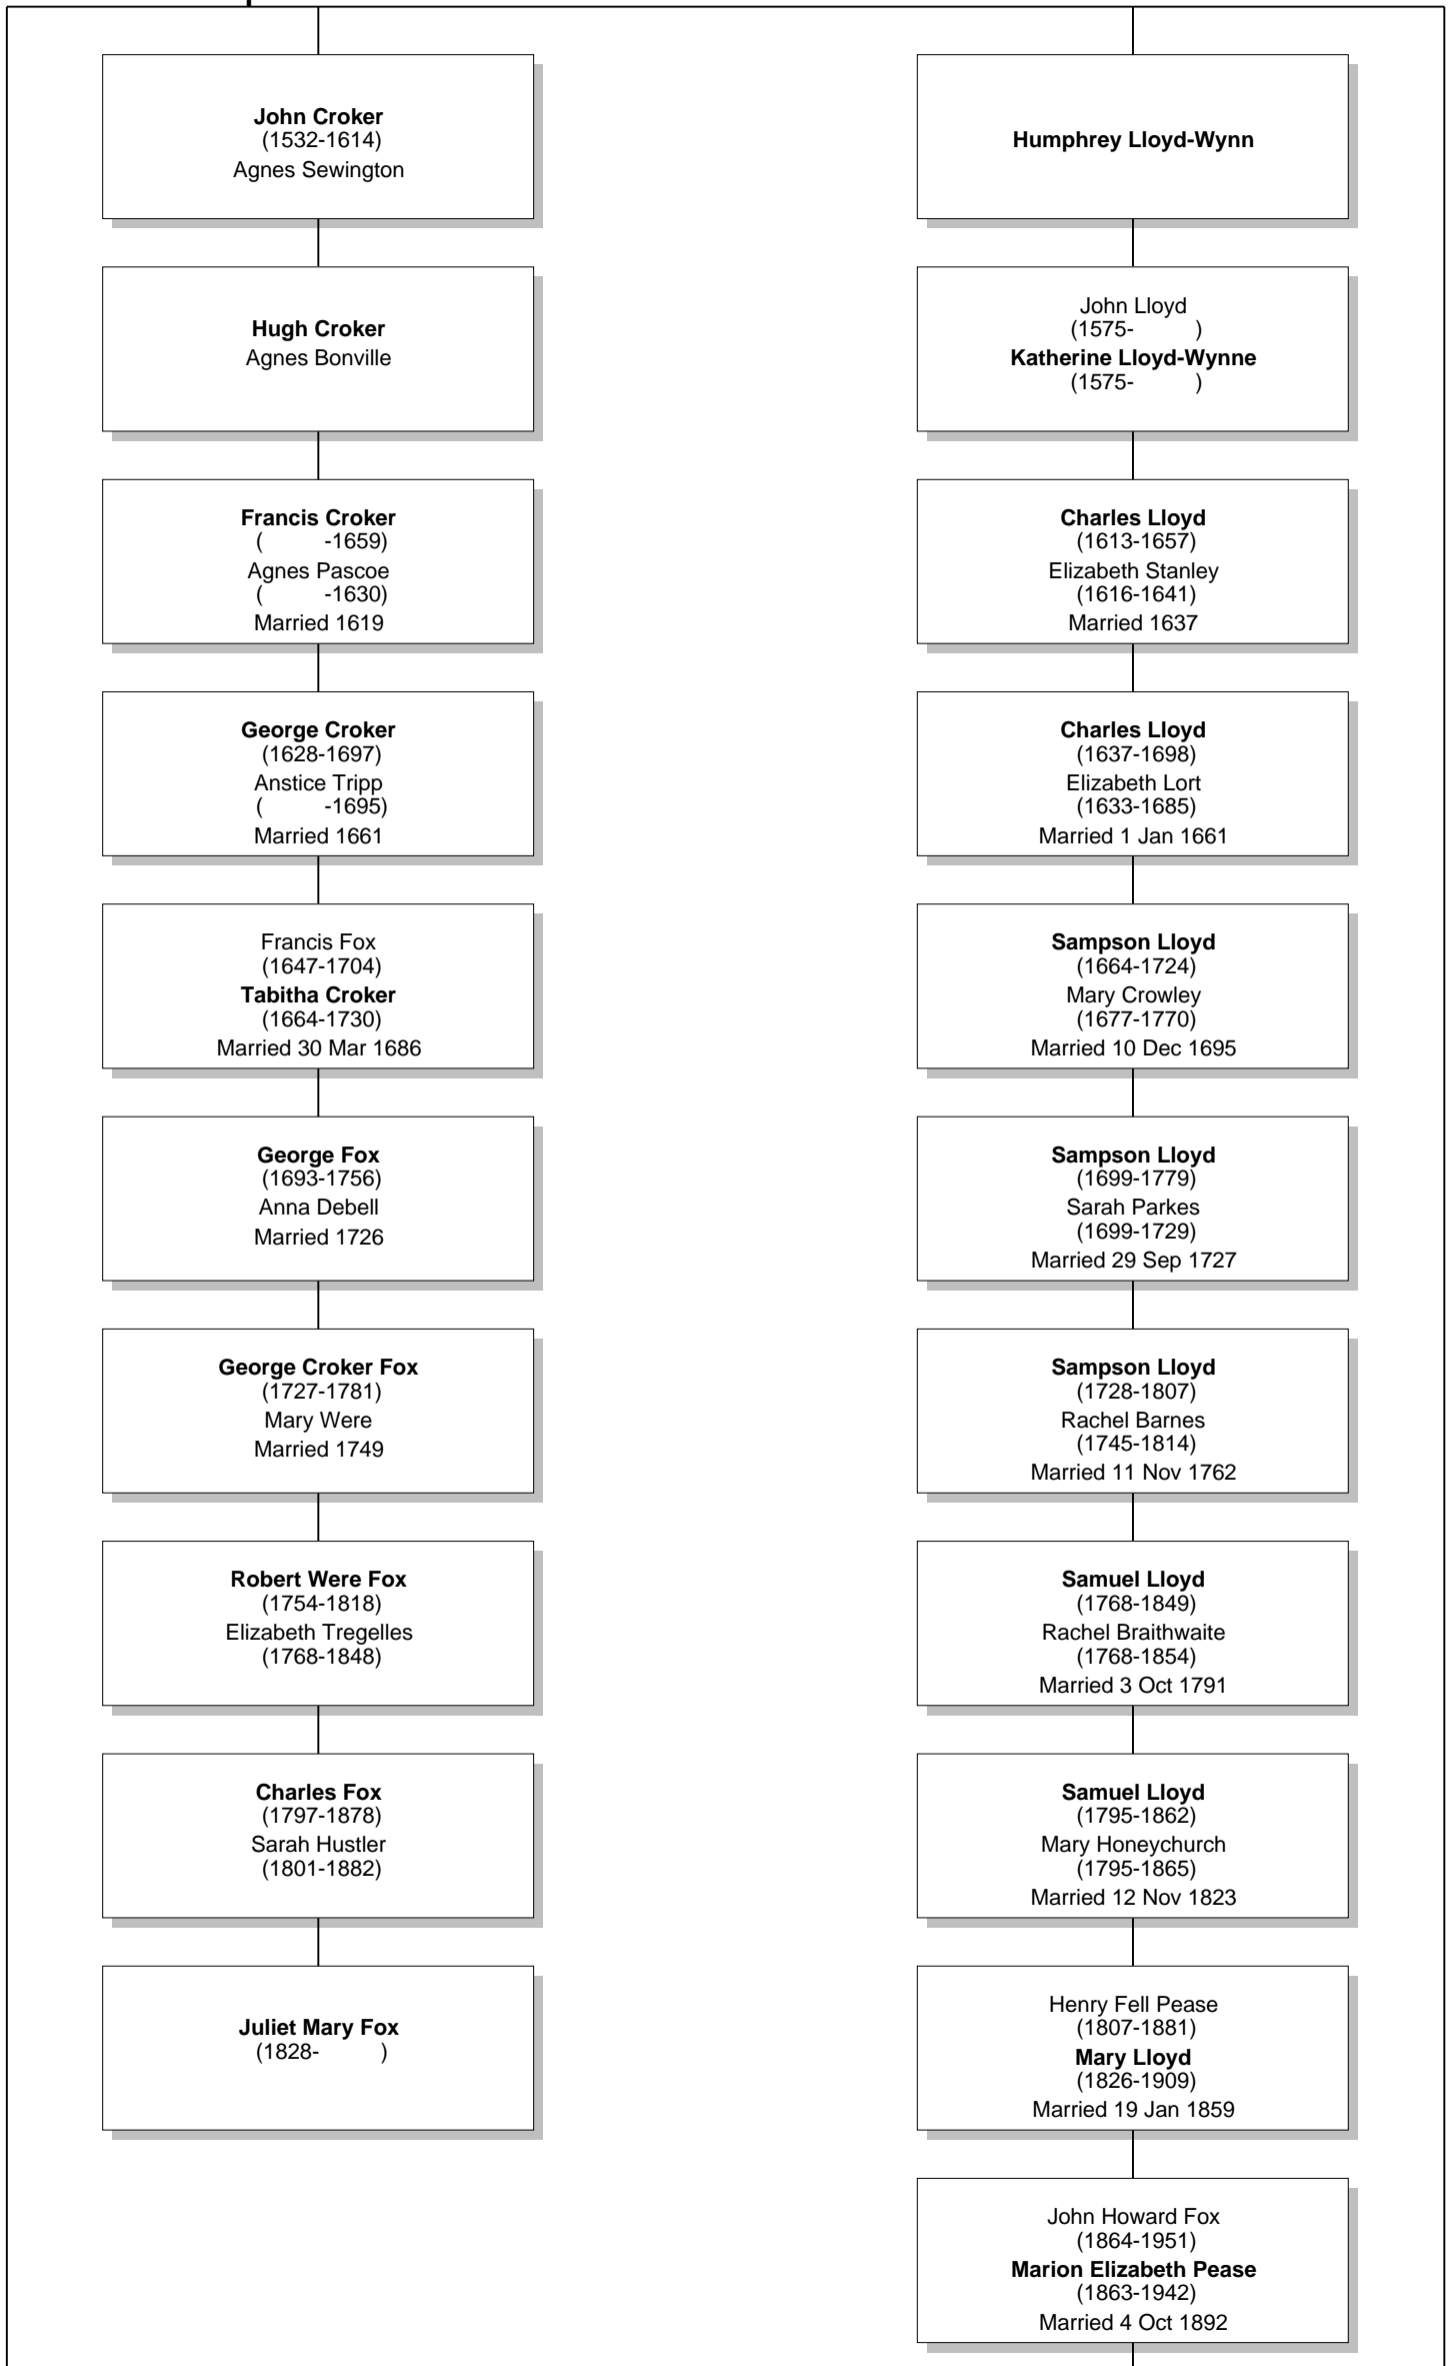

Relationship Chart

Lloyd Howard Fox is the 3rd cousin twice removed * of Juliet Mary Fox

Relationship Chart

Lloyd Howard Fox is the Half-3rd cousin twice removed * of Juliet Mary Fox

Relationship Chart

Lloyd Howard Fox is the Half-18th cousin twice removed * of Juliet Mary Fox

Relationship Chart

Relationship Chart

Lloyd Howard Fox
(1893-1991)