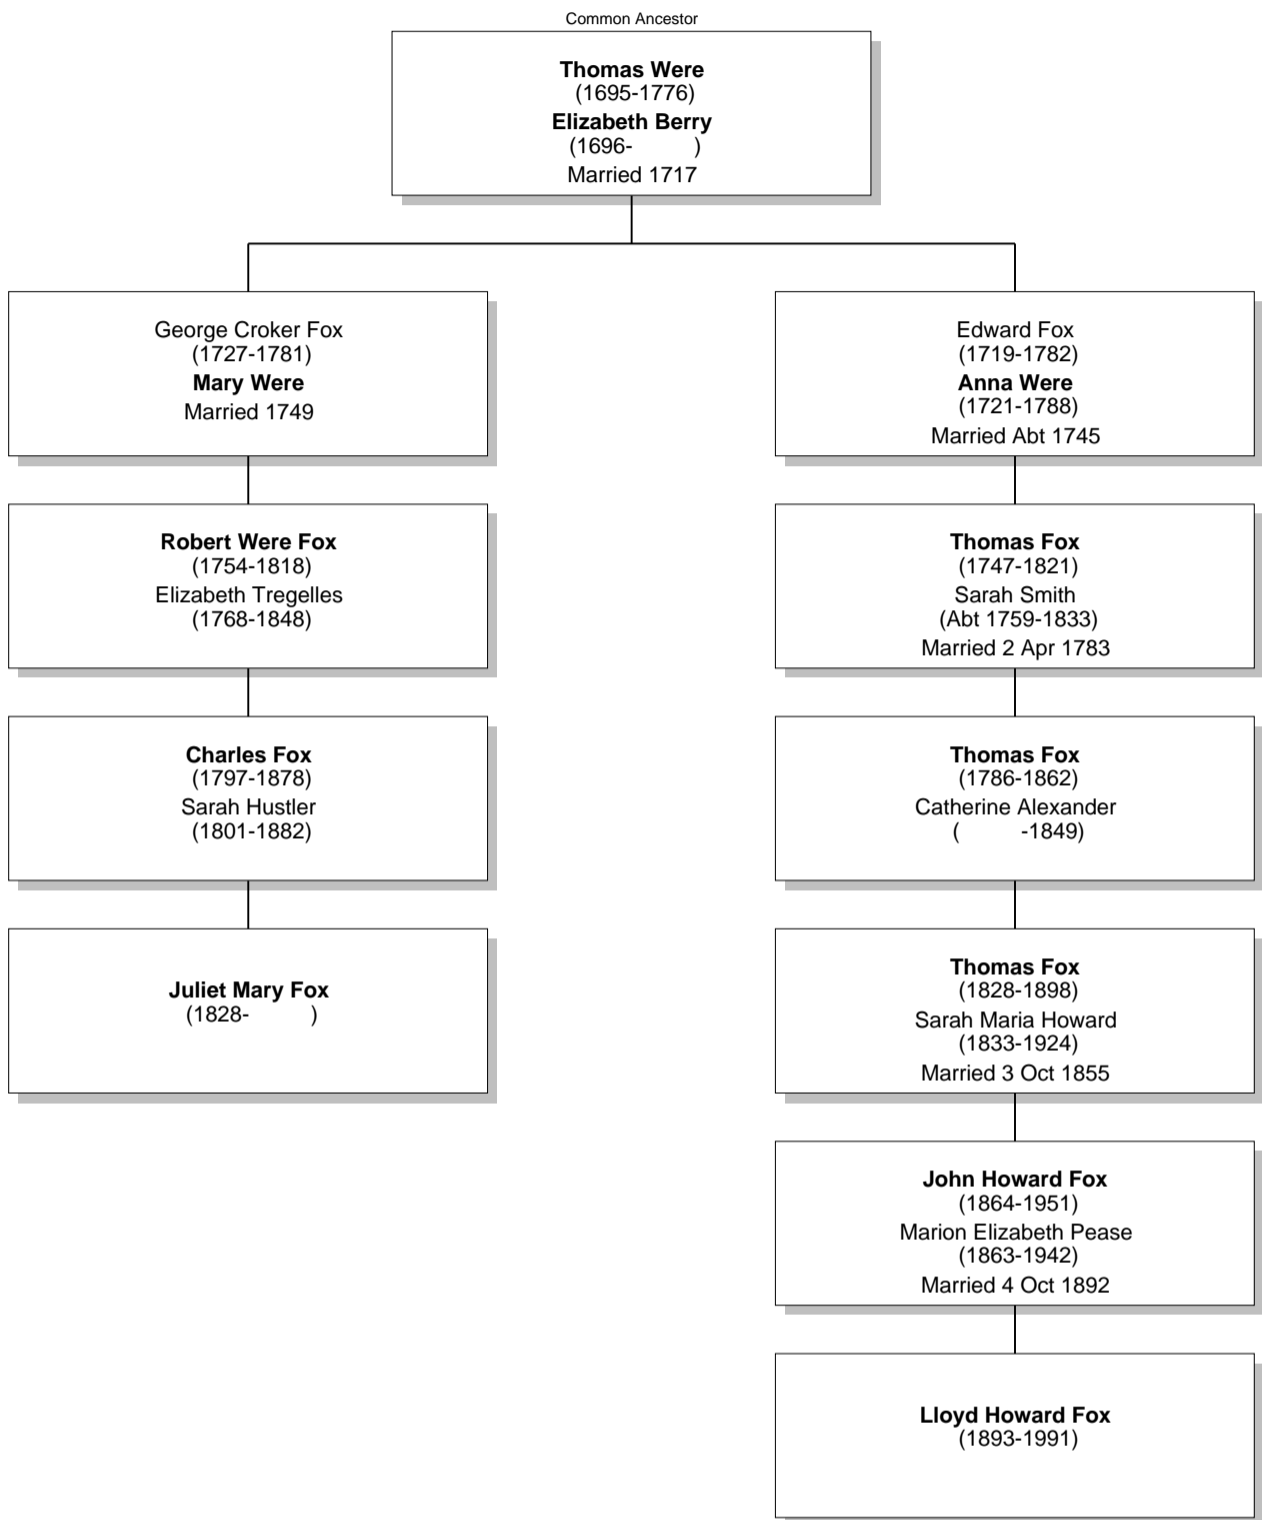

Relationship Chart

Lloyd Howard Fox is the 3rd cousin twice removed * of Juliet Mary Fox

Relationship Chart

Lloyd Howard Fox is the Half-3rd cousin twice removed * of Juliet Mary Fox

Relationship Chart

Lloyd Howard Fox is the Half-18th cousin twice removed * of Juliet Mary Fox

Relationship Chart

Relationship Chart

Lloyd Howard Fox
(1893-1991)