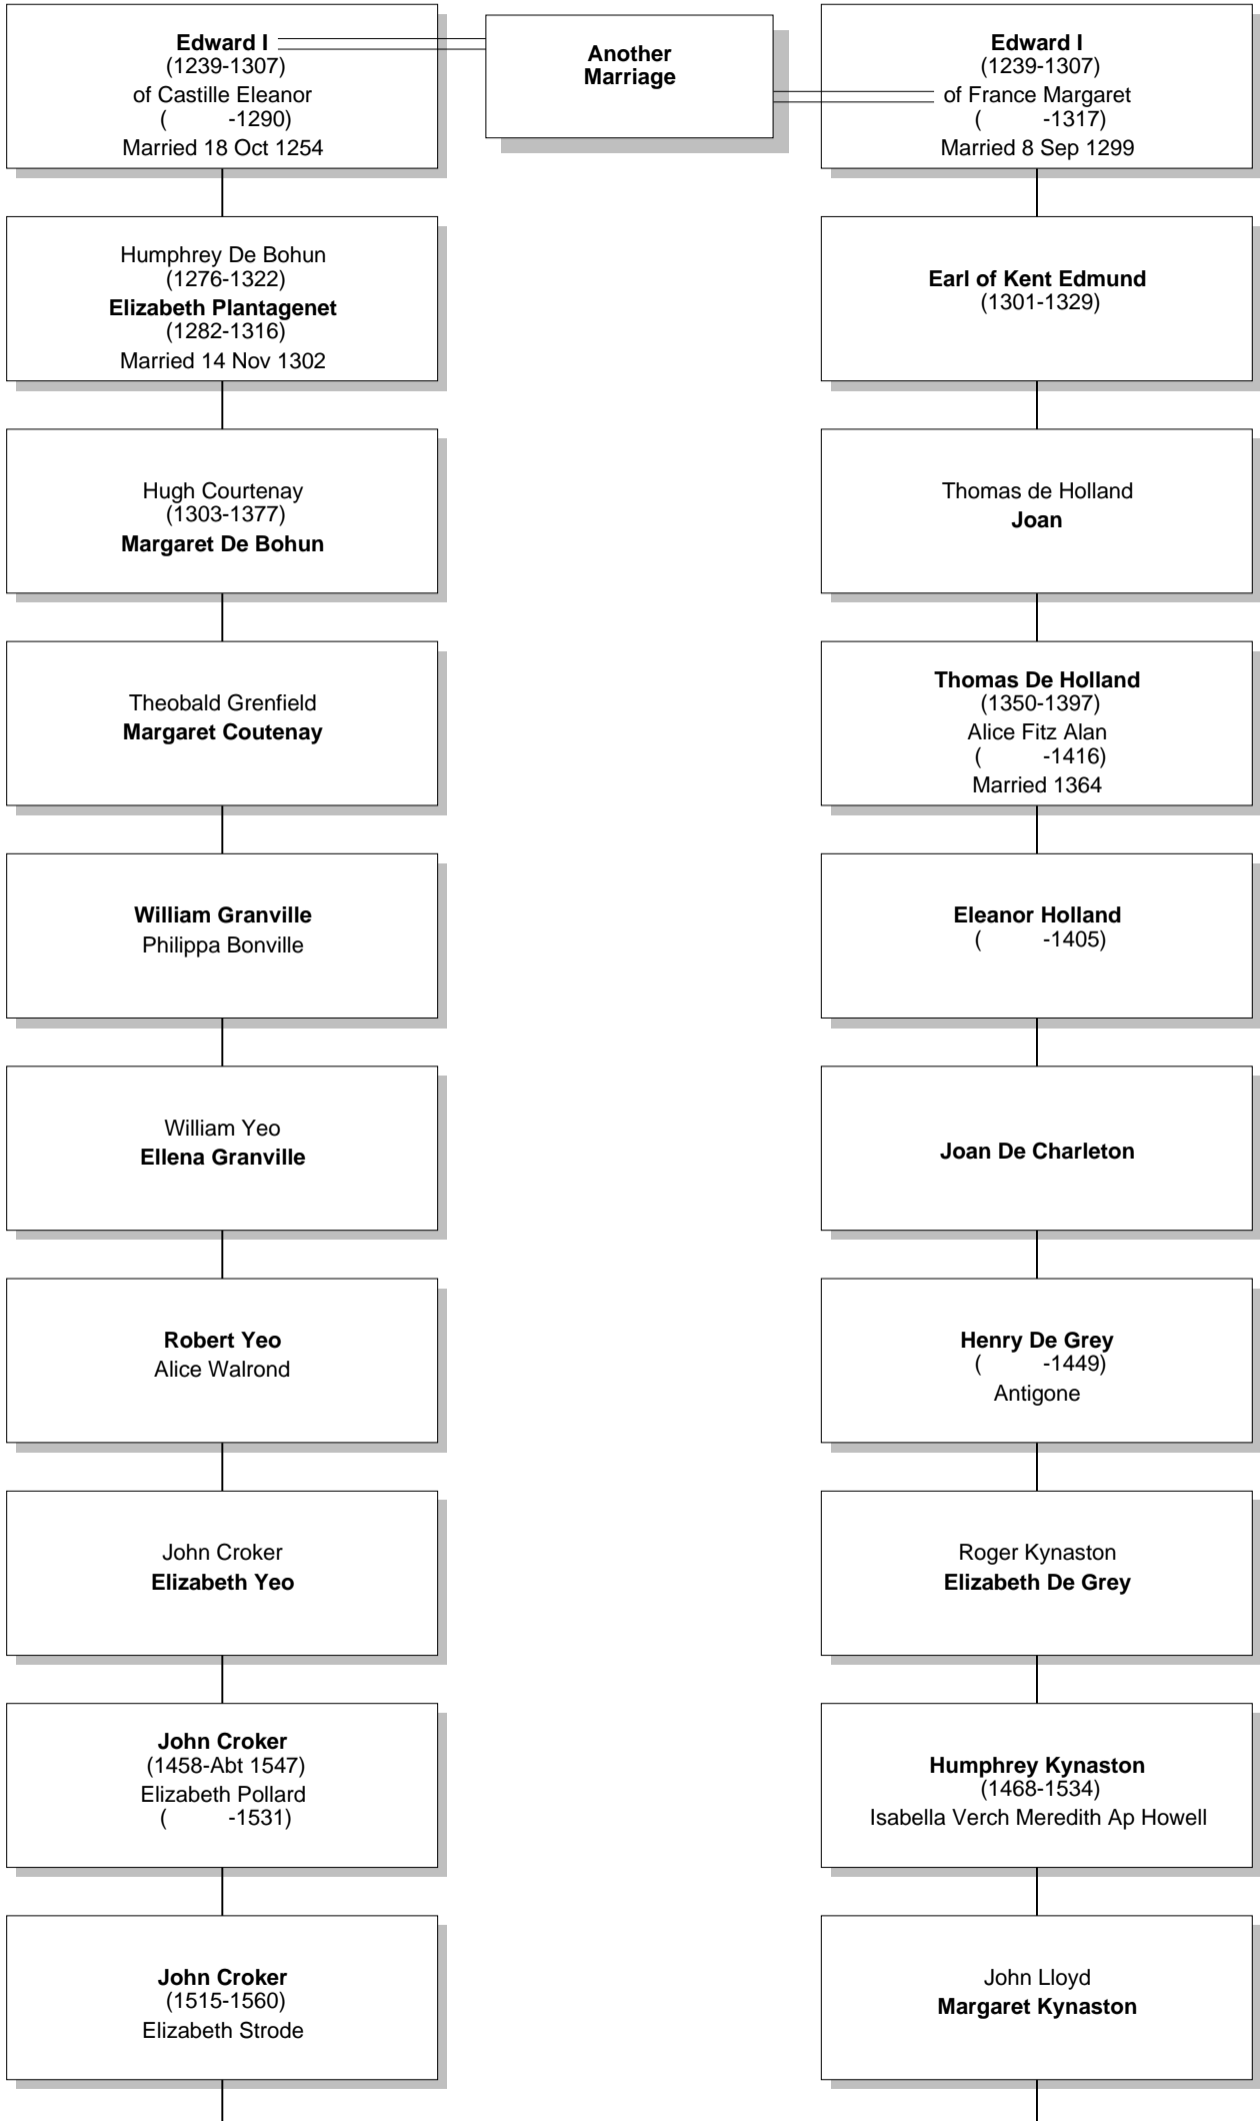

Relationship Chart

Lloyd Howard Fox is the 3rd cousin twice removed * of Juliet Mary Fox

Relationship Chart

Lloyd Howard Fox is the Half-3rd cousin twice removed * of Juliet Mary Fox

Relationship Chart

Lloyd Howard Fox is the Half-18th cousin twice removed * of Juliet Mary Fox

Relationship Chart

Relationship Chart

Lloyd Howard Fox
(1893-1991)