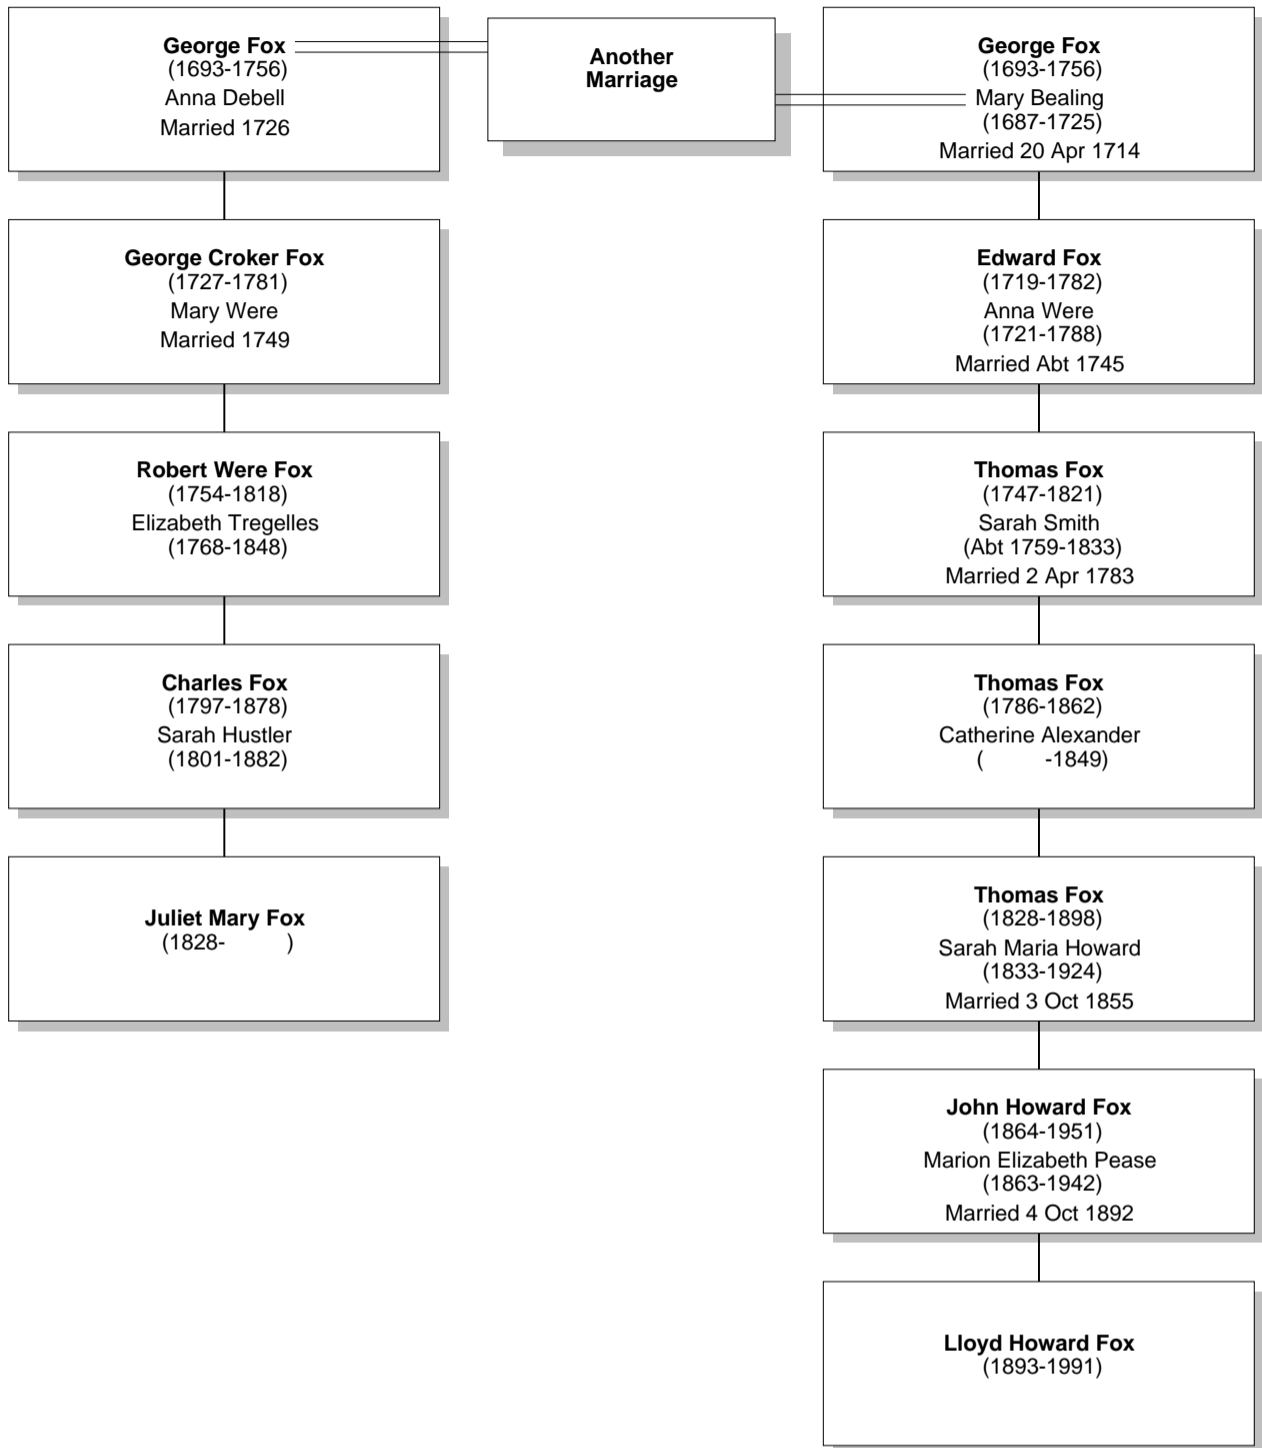

Relationship Chart

Lloyd Howard Fox is the 3rd cousin twice removed * of Juliet Mary Fox

Relationship Chart

Lloyd Howard Fox is the Half-3rd cousin twice removed * of Juliet Mary Fox

Relationship Chart

Lloyd Howard Fox is the Half-18th cousin twice removed * of Juliet Mary Fox

Relationship Chart

Relationship Chart

Lloyd Howard Fox
(1893-1991)