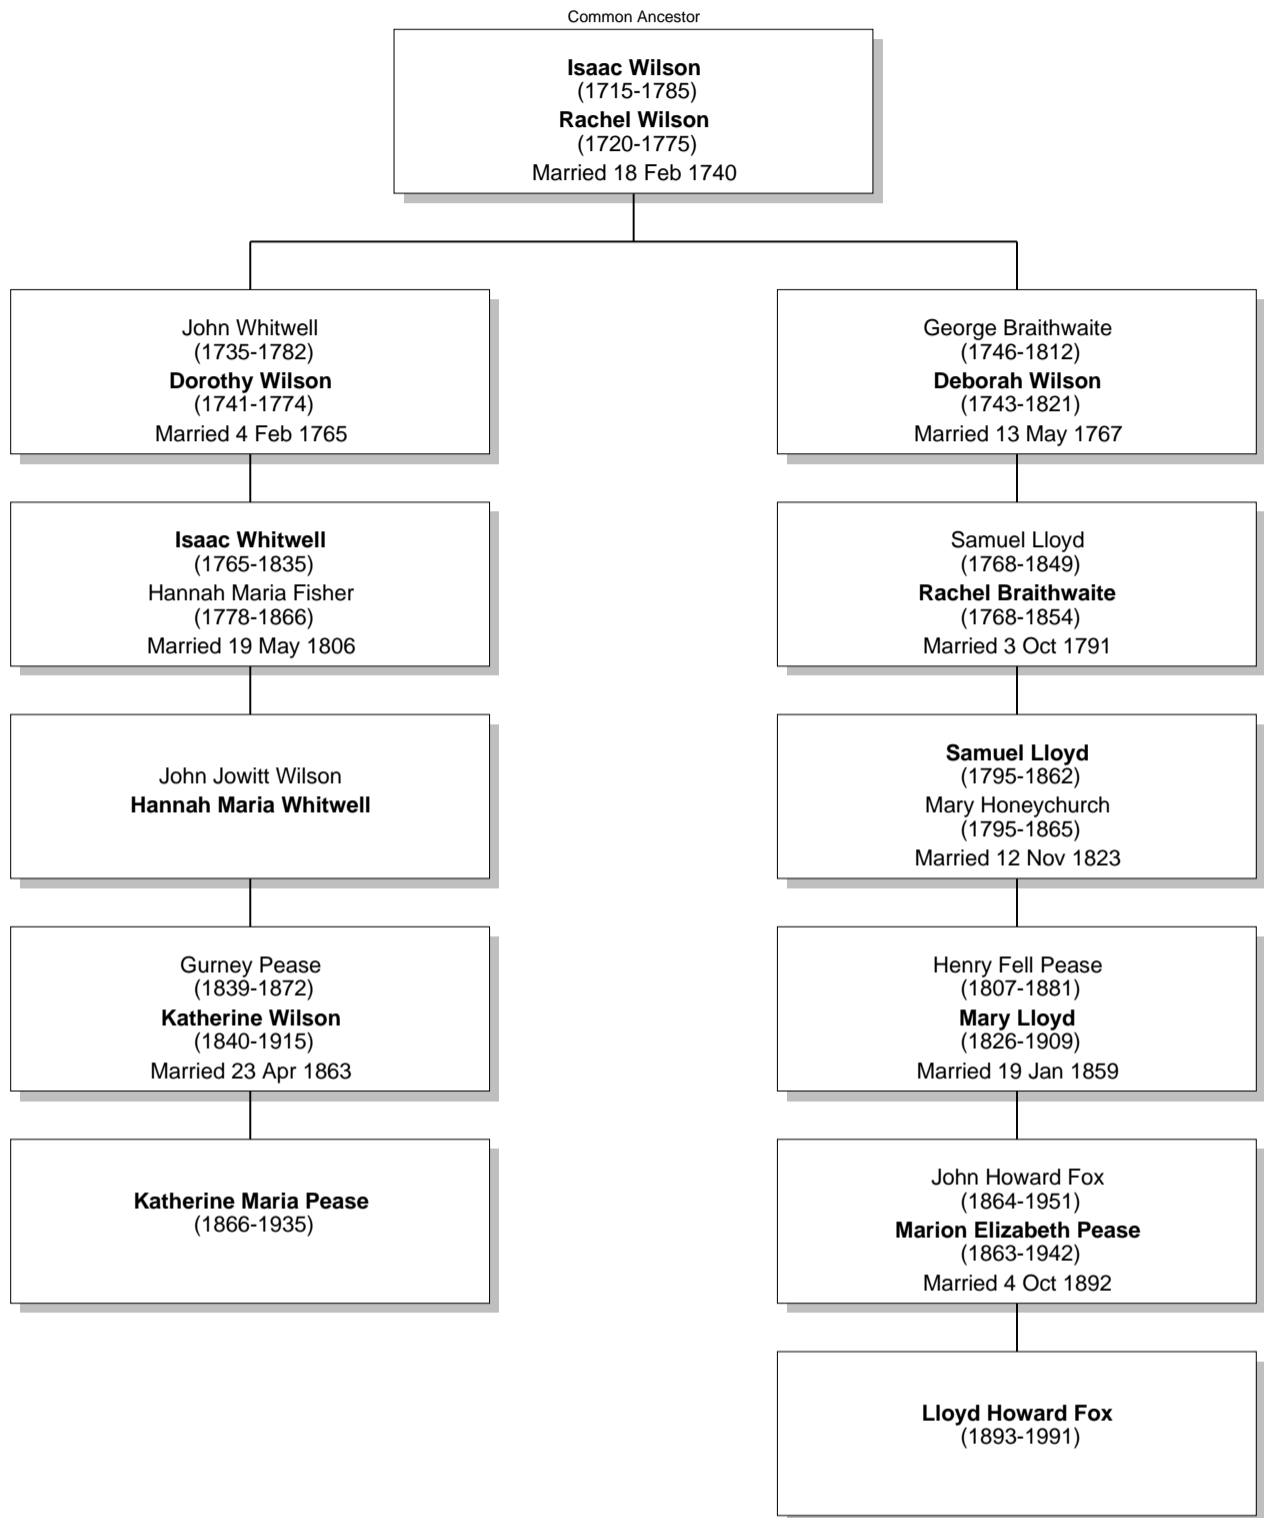

Relationship Chart

Lloyd Howard Fox is the 2nd cousin of Katherine Maria Pease

Relationship Chart

Lloyd Howard Fox is the 3rd cousin of Katherine Maria Pease

Common Ancestor

John Whitwell
(1735-1782)
Dorothy Wilson
(1741-1774)
Married 4 Feb 1765

Isaac Whitwell
(1765-1835)
Hannah Maria Fisher
(1778-1866)
Married 19 May 1806

John Jowitt Wilson
Hannah Maria Whitwell

Gurney Pease
(1839-1872)
Katherine Wilson
(1840-1915)
Married 23 Apr 1863

Katherine Maria Pease
(1866-1935)

Edward Pease
(1767-1858)
Rachel Whitwell
(1774-1833)
Married 3 Nov 1796

Henry Fell Pease
(1807-1881)
Mary Lloyd
(1826-1909)
Married 19 Jan 1859

John Howard Fox
(1864-1951)
Marion Elizabeth Pease
(1863-1942)
Married 4 Oct 1892

Lloyd Howard Fox
(1893-1991)

Relationship Chart

Lloyd Howard Fox is the 4th cousin once removed * of Katherine Maria Pease

Relationship Chart

Lloyd Howard Fox is the 4th cousin once removed * of Katherine Maria Pease