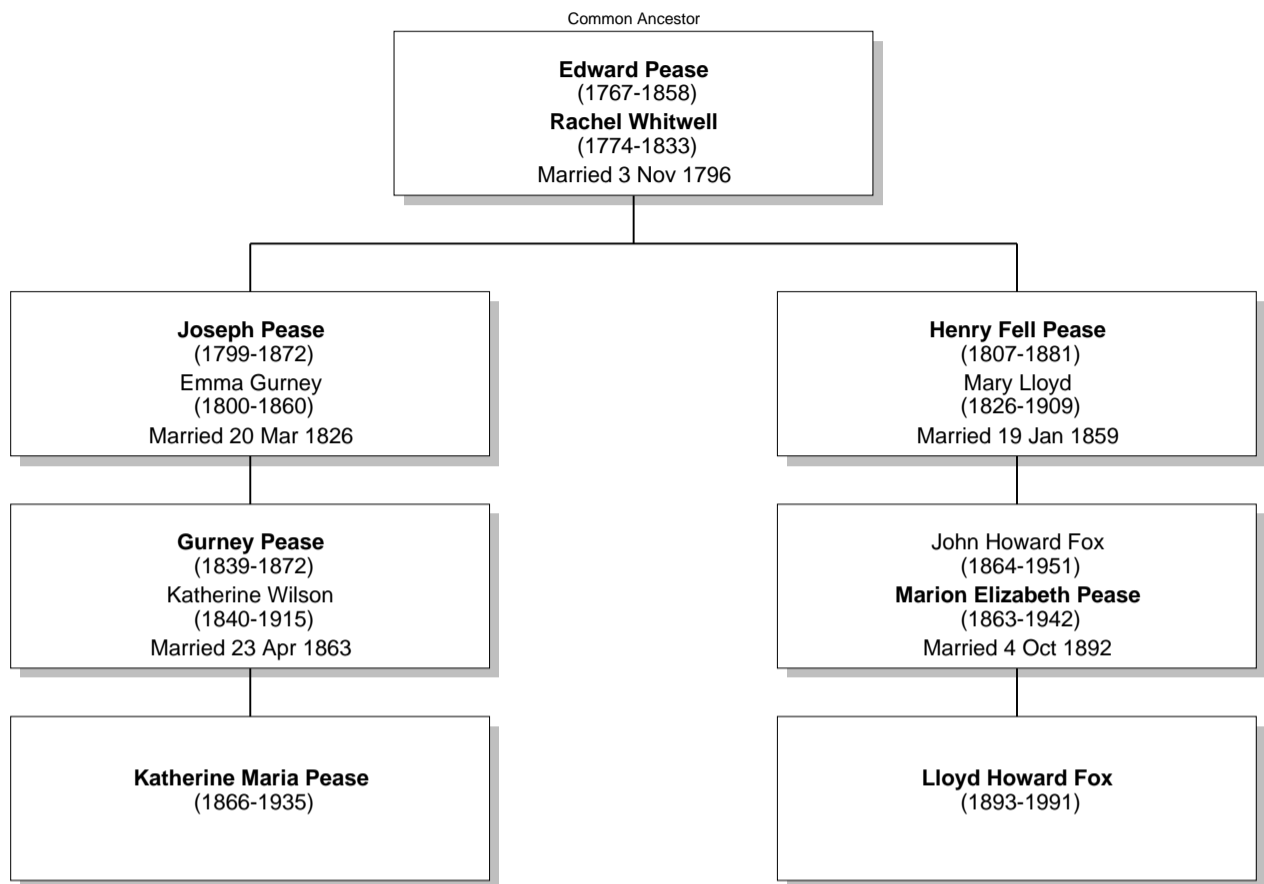

Relationship Chart

Lloyd Howard Fox is the 2nd cousin of Katherine Maria Pease

Relationship Chart

Lloyd Howard Fox is the 3rd cousin of Katherine Maria Pease

Common Ancestor

John Whitwell
(1735-1782)
Dorothy Wilson
(1741-1774)
Married 4 Feb 1765

Isaac Whitwell
(1765-1835)
Hannah Maria Fisher
(1778-1866)
Married 19 May 1806

John Jowitt Wilson
Hannah Maria Whitwell

Gurney Pease
(1839-1872)
Katherine Wilson
(1840-1915)
Married 23 Apr 1863

Katherine Maria Pease
(1866-1935)

Lloyd Howard Fox
(1893-1991)

Relationship Chart

Lloyd Howard Fox is the 4th cousin once removed * of Katherine Maria Pease

Relationship Chart

Lloyd Howard Fox is the 4th cousin once removed * of Katherine Maria Pease