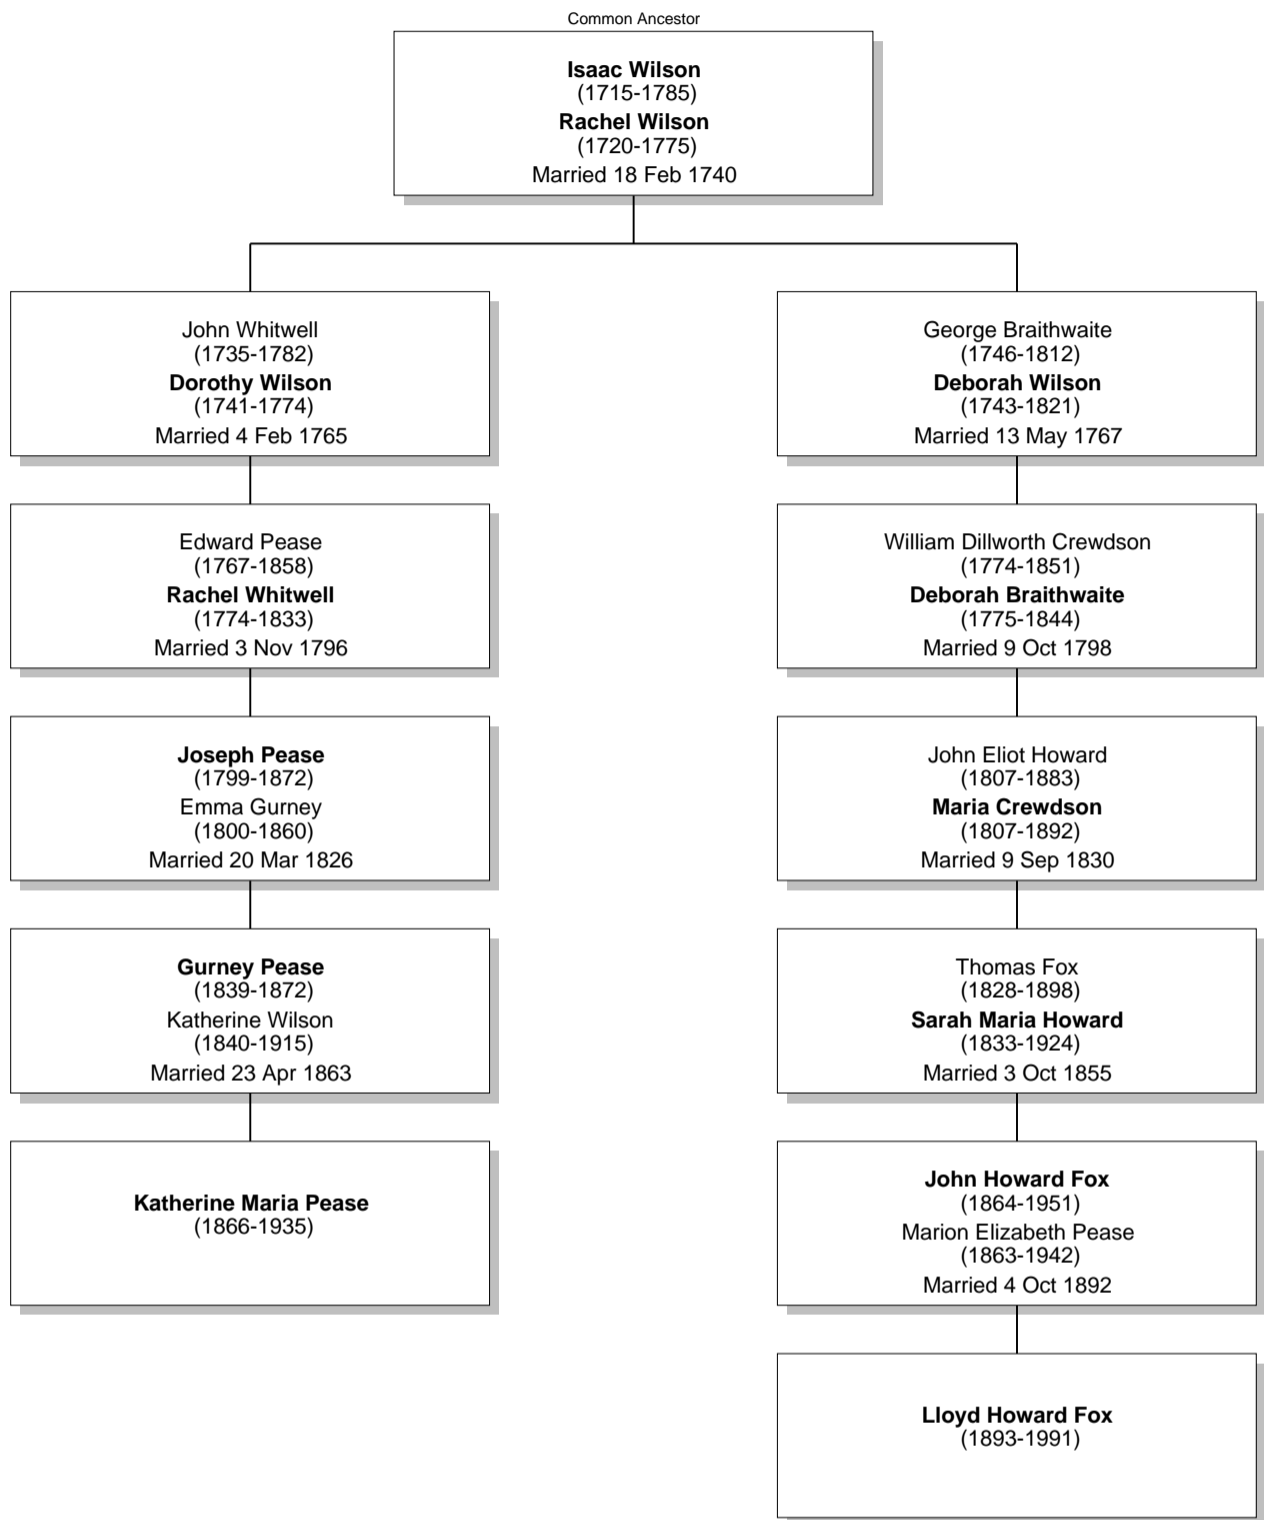

Isaac Whitwell
(1765-1835)
Hannah Maria Fisher
(1778-1866)
Married 19 May 1806

John Jowitt Wilson
Hannah Maria Whitwell

Gurney Pease
(1839-1872)
Katherine Wilson
(1840-1915)
Married 23 Apr 1863

Katherine Maria Pease
(1866-1935)

Edward Pease
(1767-1858)
Rachel Whitwell
(1774-1833)
Married 3 Nov 1796

Henry Fell Pease
(1807-1881)
Mary Lloyd
(1826-1909)
Married 19 Jan 1859

John Howard Fox
(1864-1951)
Marion Elizabeth Pease
(1863-1942)
Married 4 Oct 1892

Lloyd Howard Fox
(1893-1991)

Relationship Chart

Lloyd Howard Fox is the 4th cousin once removed * of Katherine Maria Pease

Relationship Chart

Lloyd Howard Fox is the 4th cousin once removed * of Katherine Maria Pease

Relationship Chart

Lloyd Howard Fox is the 4th cousin once removed * of Katherine Maria Pease