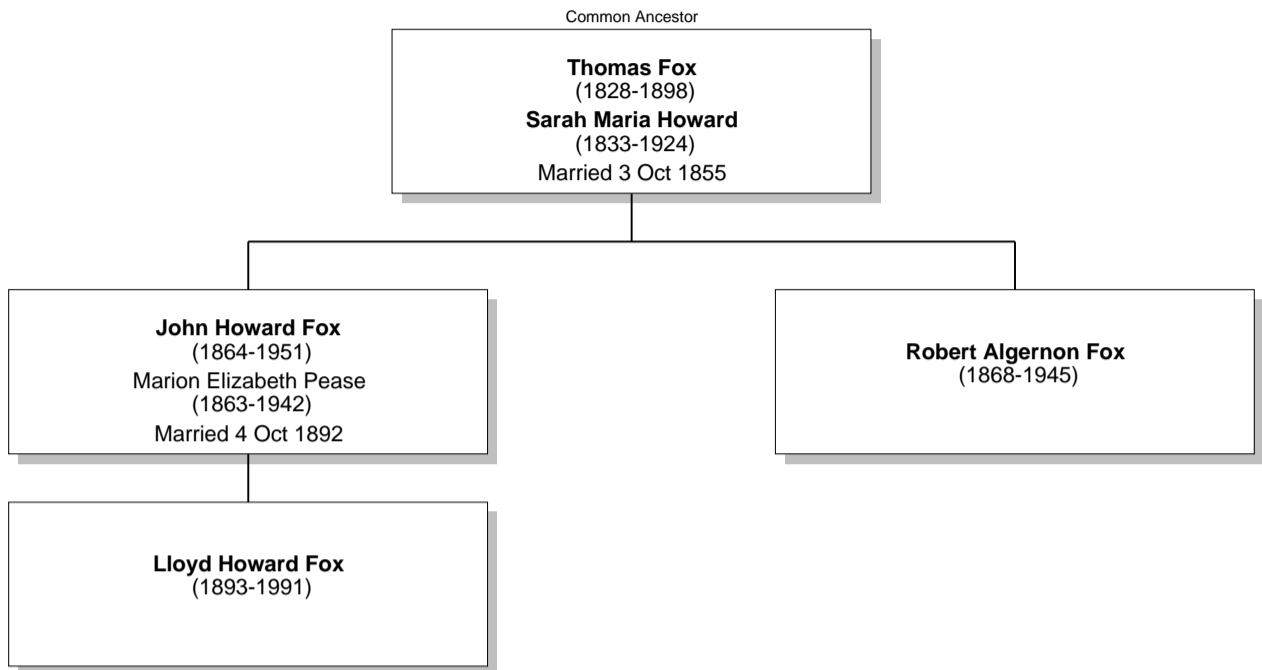

Relationship Chart

Robert Algernon Fox is the Uncle of Lloyd Howard Fox

Relationship Chart

Robert Algernon Fox is the 3rd cousin once removed of Lloyd Howard Fox

Relationship Chart

Robert Algernon Fox is the 4th cousin of Lloyd Howard Fox

Common Ancestor

Isaac Wilson
(1715-1785)
Rachel Wilson
(1720-1775)
Married 18 Feb 1740

John Whitwell
(1735-1782)
Dorothy Wilson
(1741-1774)
Married 4 Feb 1765

George Braithwaite
(1746-1812)
Deborah Wilson
(1743-1821)
Married 13 May 1767

Lloyd Howard Fox
(1893-1991)

Robert Algernon Fox
(1868-1945)

Relationship Chart

Robert Algernon Fox is the 5th cousin once removed of Lloyd Howard Fox

Relationship Chart

Robert Algernon Fox is the 5th cousin twice removed of Lloyd Howard Fox