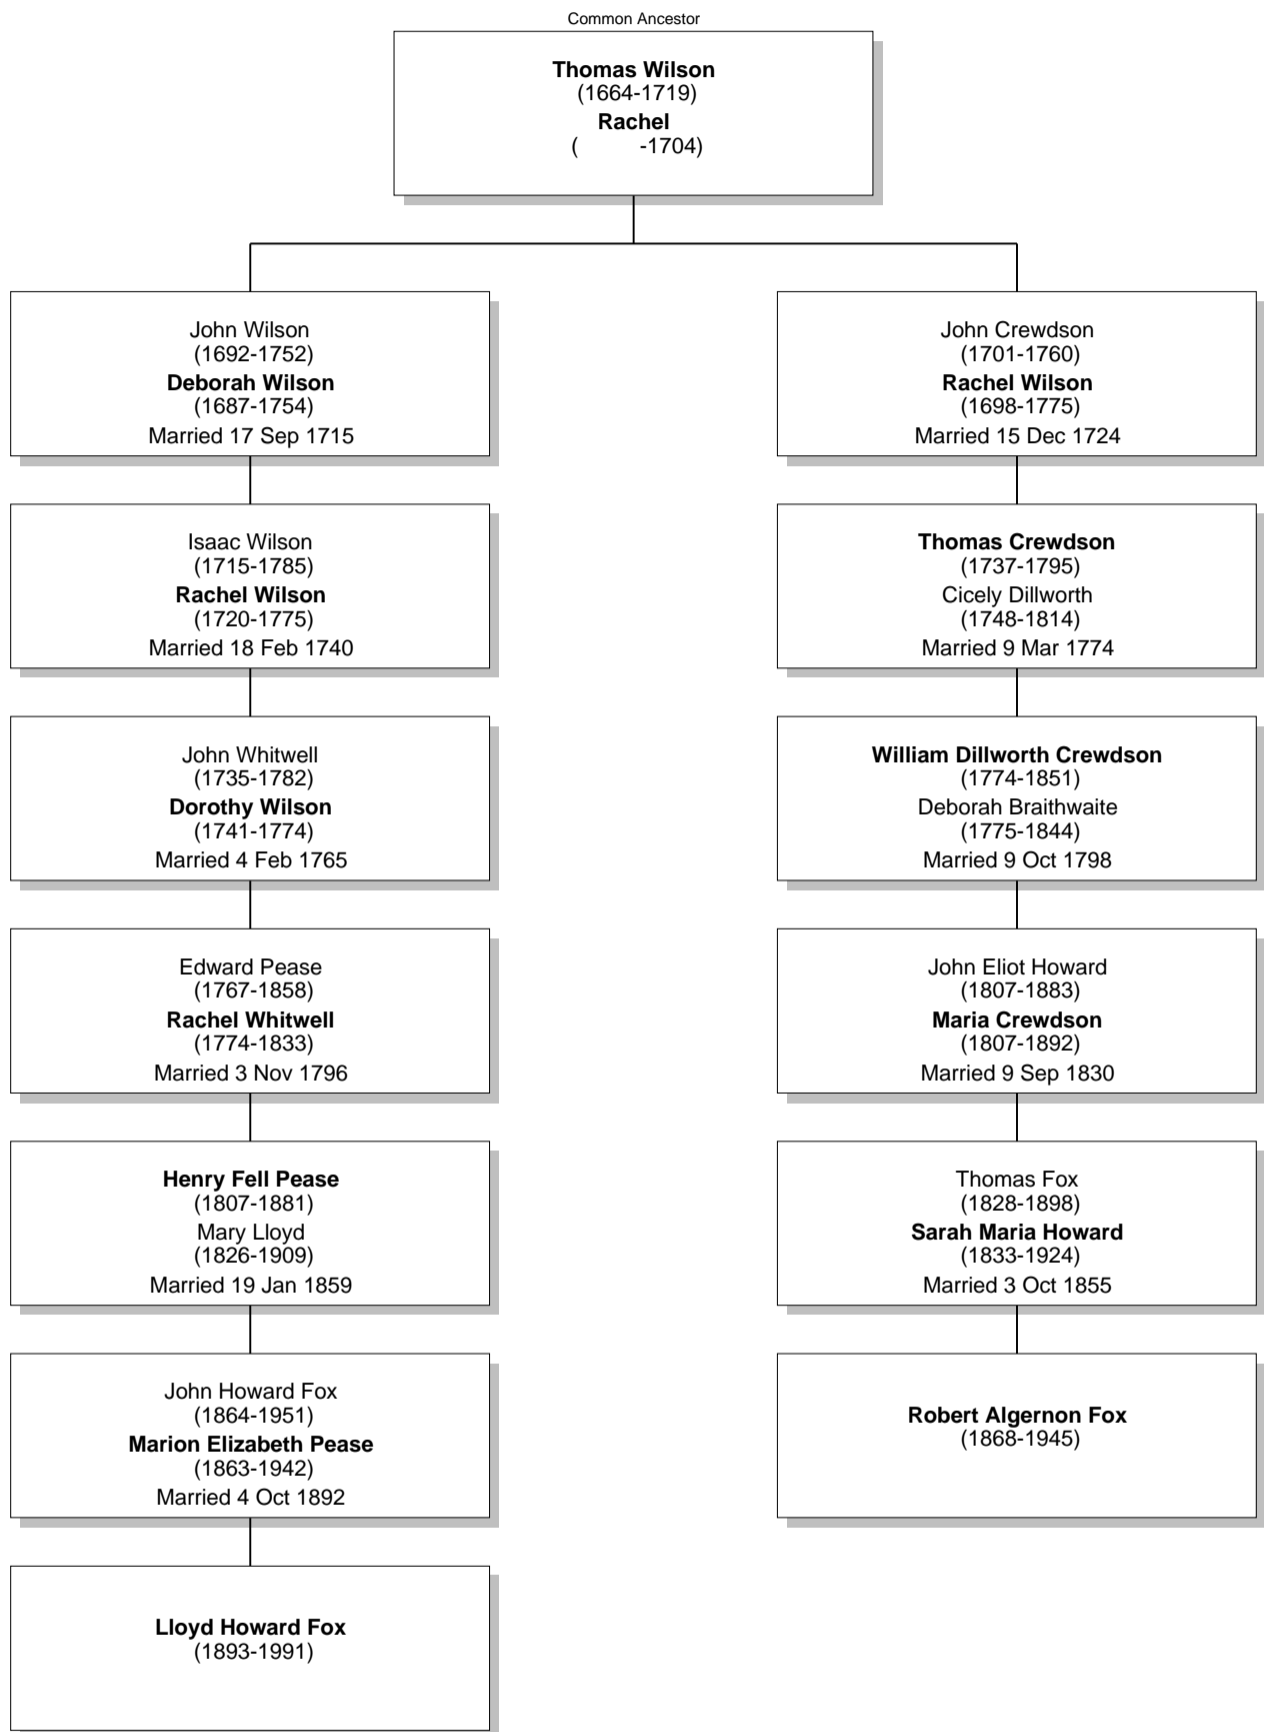

Relationship Chart

Robert Algernon Fox is the Uncle of Lloyd Howard Fox

Relationship Chart

Robert Algernon Fox is the 3rd cousin once removed of Lloyd Howard Fox

Relationship Chart

Robert Algernon Fox is the 4th cousin of Lloyd Howard Fox

Lloyd Howard Fox
(1893-1991)

Robert Algernon Fox
(1868-1945)

Relationship Chart

Robert Algernon Fox is the 5th cousin once removed of Lloyd Howard Fox

Relationship Chart

Robert Algernon Fox is the 5th cousin twice removed of Lloyd Howard Fox