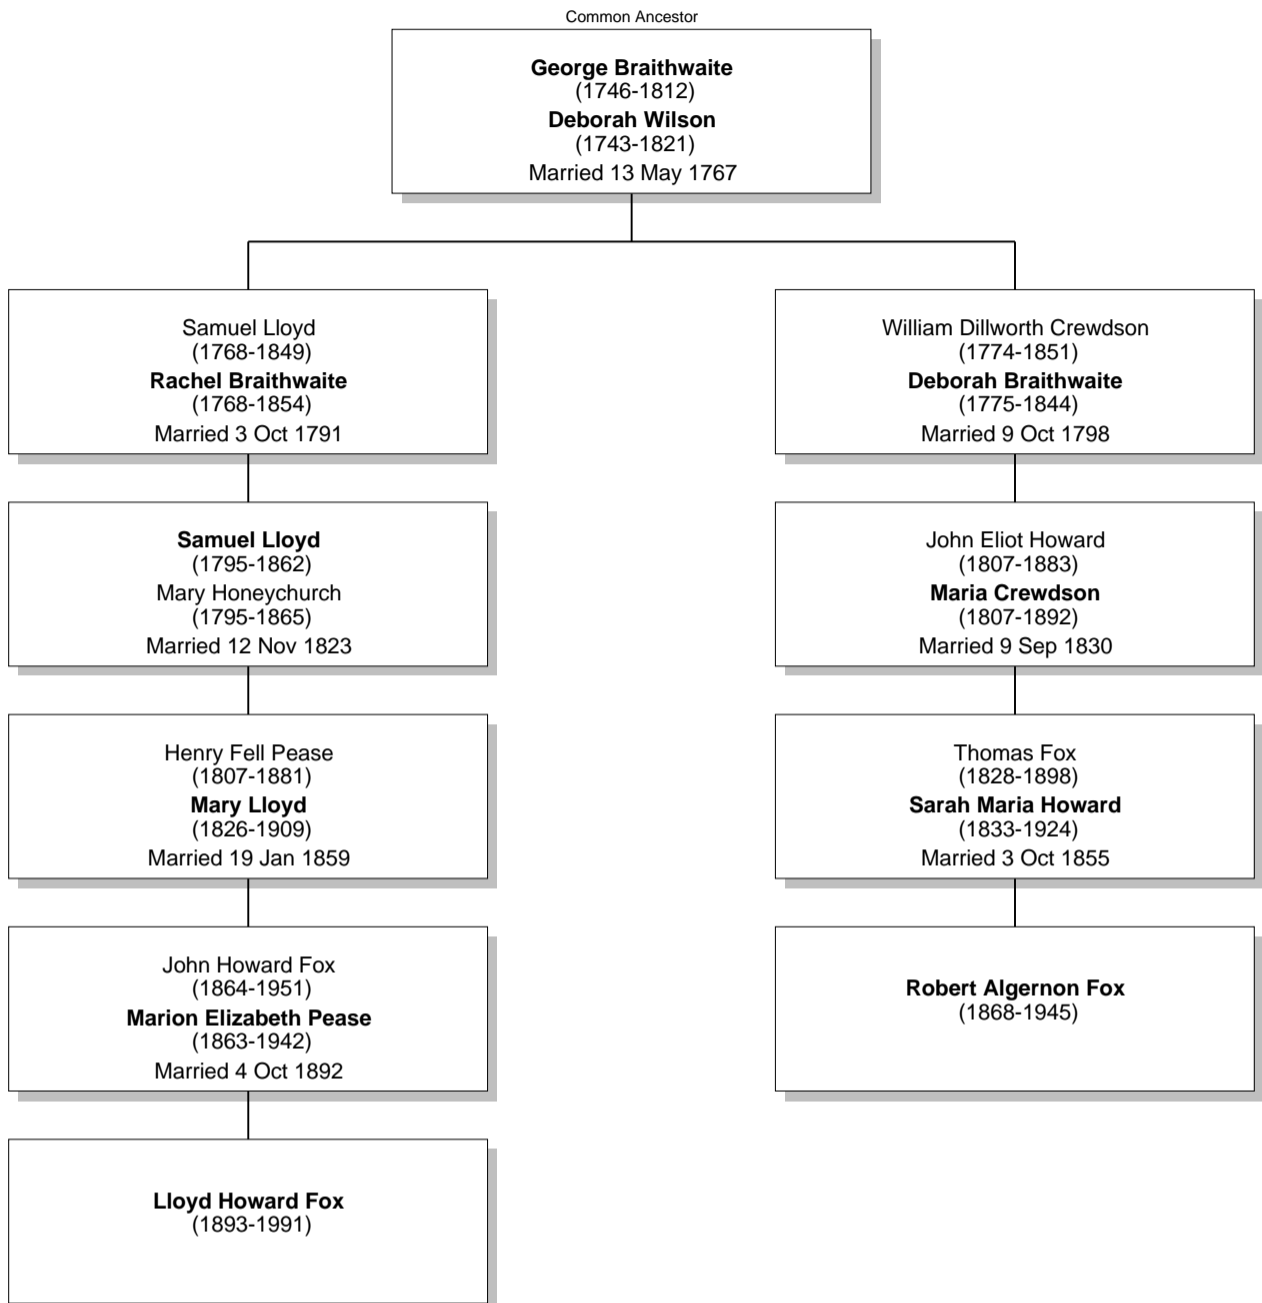

Relationship Chart

Robert Algernon Fox is the Uncle of Lloyd Howard Fox

Relationship Chart

Robert Algernon Fox is the 3rd cousin once removed of Lloyd Howard Fox

Relationship Chart

Robert Algernon Fox is the 4th cousin of Lloyd Howard Fox

Common Ancestor

Isaac Wilson
(1715-1785)
Rachel Wilson
(1720-1775)
Married 18 Feb 1740

John Whitwell
(1735-1782)
Dorothy Wilson
(1741-1774)
Married 4 Feb 1765

George Braithwaite
(1746-1812)
Deborah Wilson
(1743-1821)
Married 13 May 1767

Lloyd Howard Fox
(1893-1991)

Robert Algernon Fox
(1868-1945)

Relationship Chart

Robert Algernon Fox is the 5th cousin once removed of Lloyd Howard Fox

Relationship Chart

Robert Algernon Fox is the 5th cousin twice removed of Lloyd Howard Fox