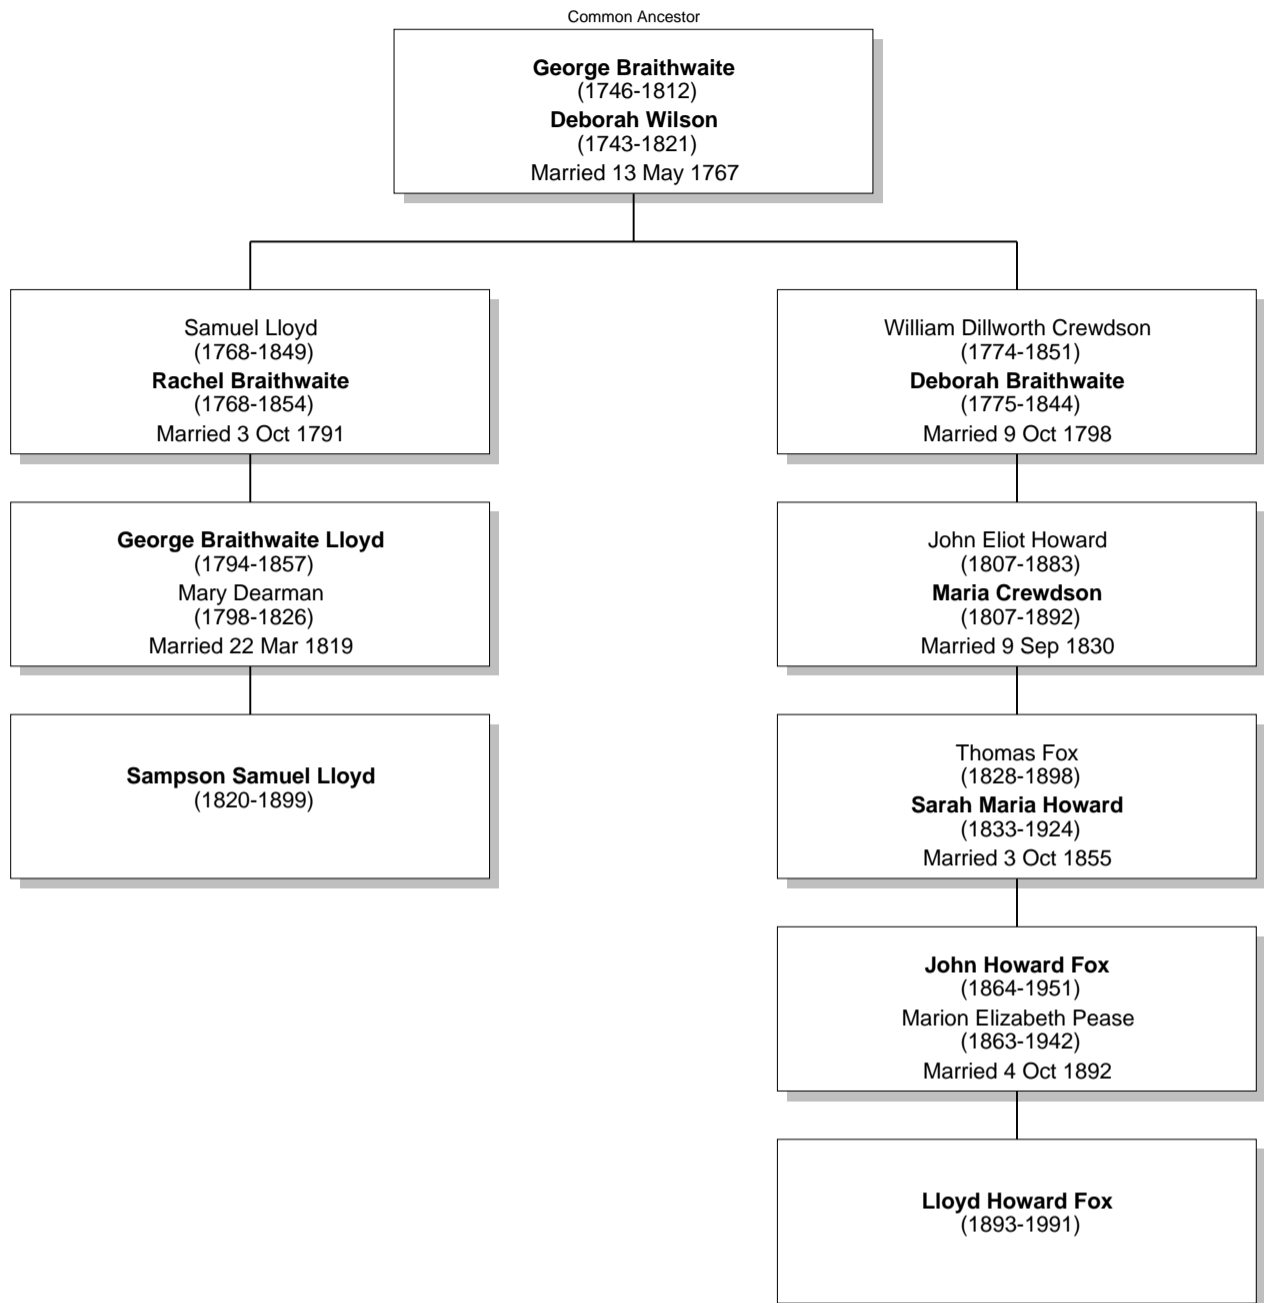

Relationship Chart

Lloyd Howard Fox is the 1st cousin twice removed * of Sampson Samuel Lloyd

Relationship Chart

Lloyd Howard Fox is the 2nd cousin twice removed * of Sampson Samuel Lloyd

Relationship Chart

Lloyd Howard Fox is the 3rd cousin once removed * of Sampson Samuel Lloyd

Relationship Chart

Lloyd Howard Fox is the 4th cousin twice removed * of Sampson Samuel Lloyd

Relationship Chart

Lloyd Howard Fox is the 5th cousin once removed * of Sampson Samuel Lloyd