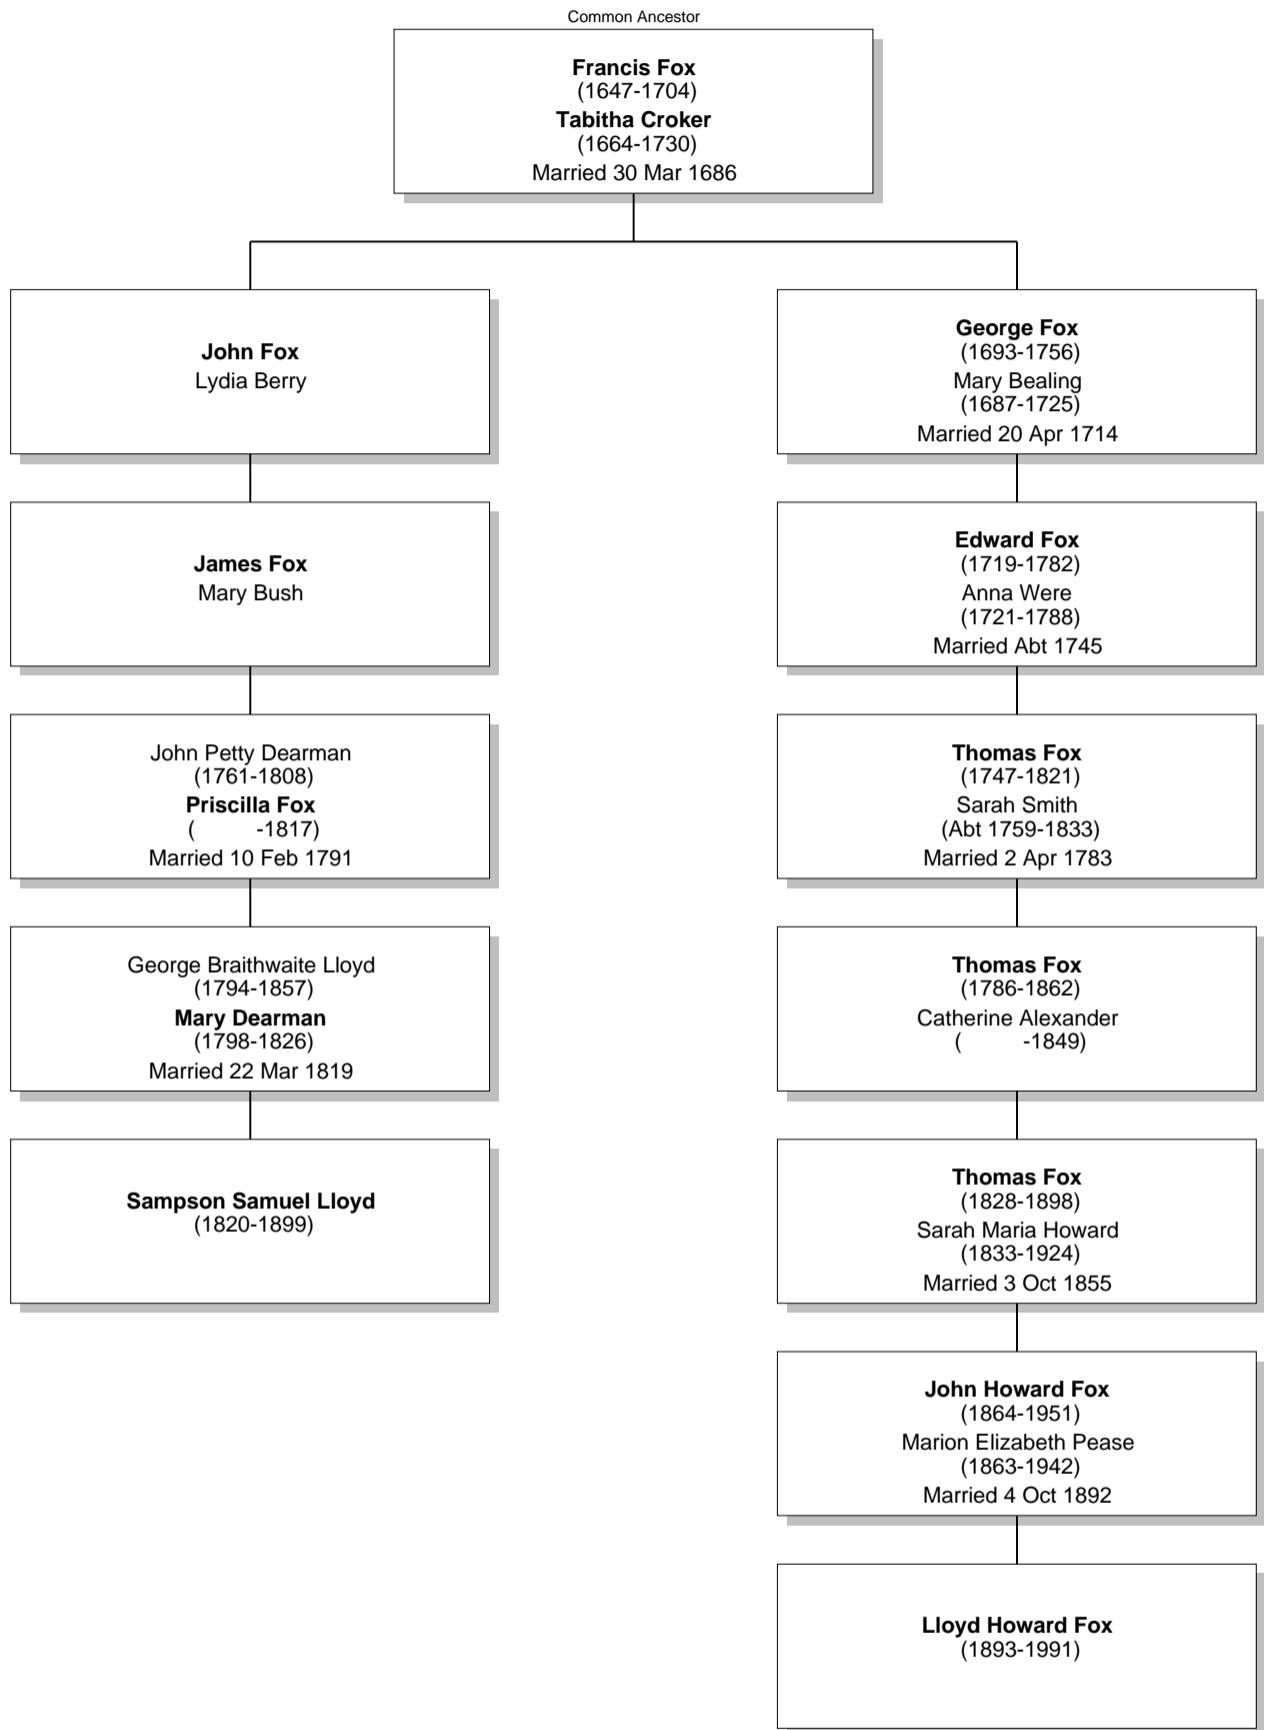

Relationship Chart

Lloyd Howard Fox is the 1st cousin twice removed * of Sampson Samuel Lloyd

Relationship Chart

Lloyd Howard Fox is the 2nd cousin twice removed * of Sampson Samuel Lloyd

Relationship Chart

Lloyd Howard Fox is the 3rd cousin once removed * of Sampson Samuel Lloyd

Relationship Chart

Lloyd Howard Fox is the 4th cousin twice removed * of Sampson Samuel Lloyd

Relationship Chart

Lloyd Howard Fox is the 5th cousin once removed * of Sampson Samuel Lloyd