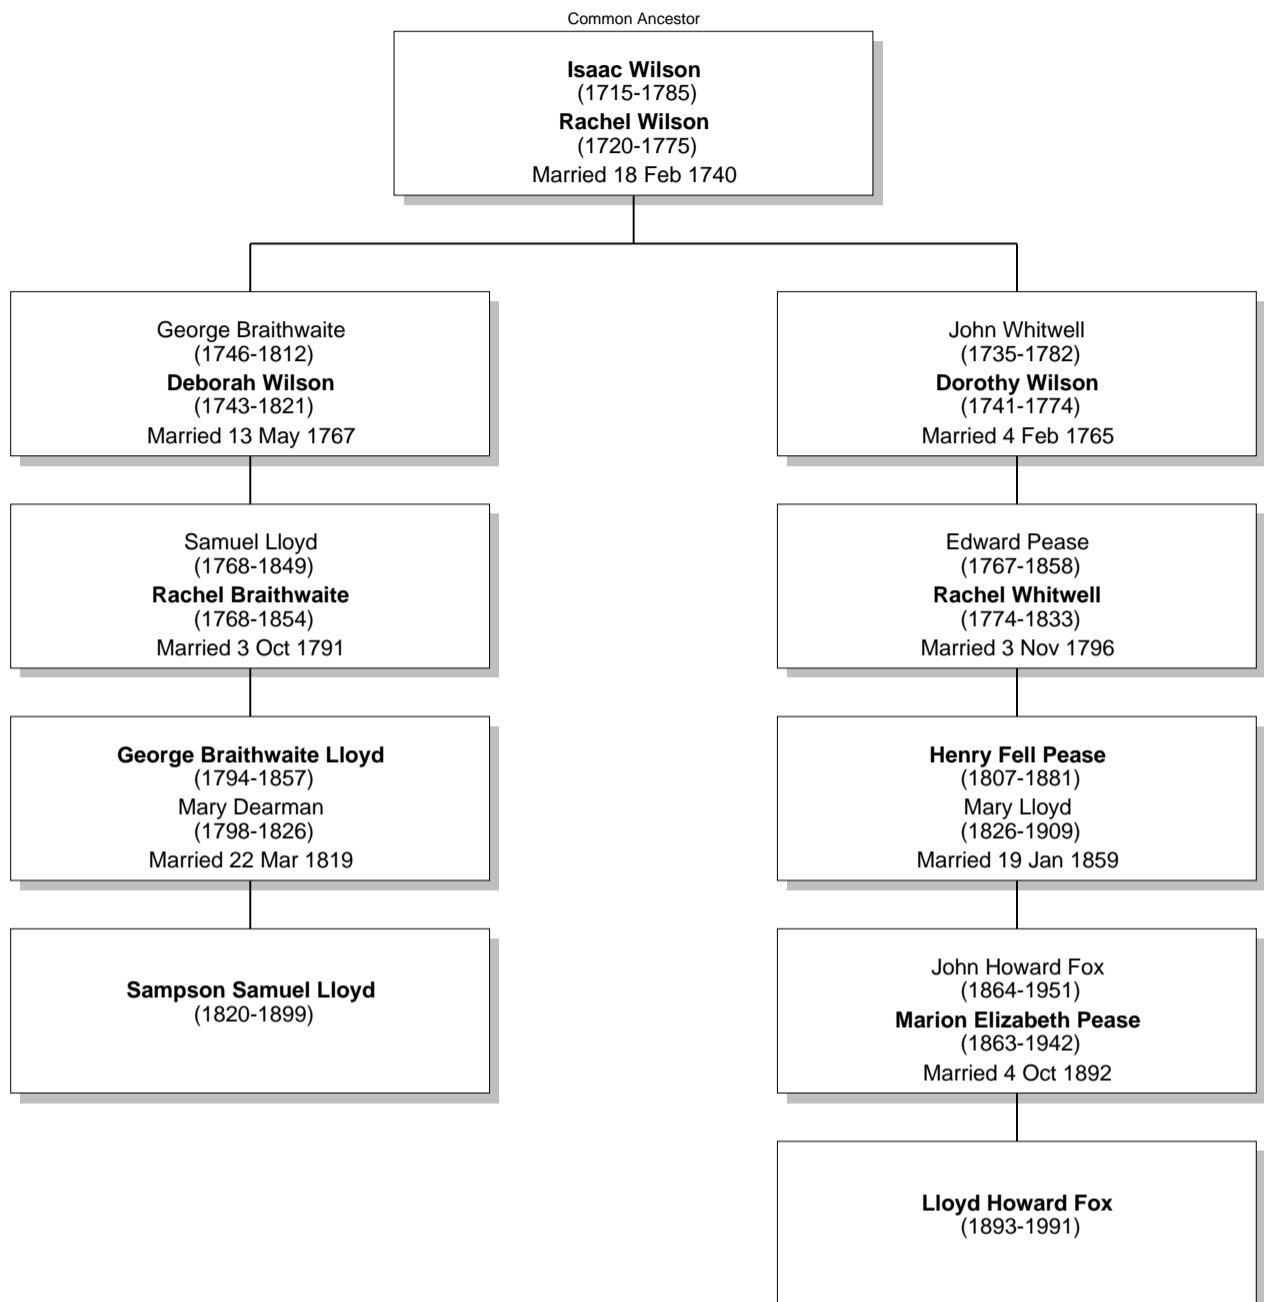

Relationship Chart

Lloyd Howard Fox is the 1st cousin twice removed * of Sampson Samuel Lloyd

Relationship Chart

Lloyd Howard Fox is the 2nd cousin twice removed * of Sampson Samuel Lloyd

Relationship Chart

Lloyd Howard Fox is the 3rd cousin once removed * of Sampson Samuel Lloyd

Relationship Chart

Lloyd Howard Fox is the 4th cousin twice removed * of Sampson Samuel Lloyd

Relationship Chart

Lloyd Howard Fox is the 5th cousin once removed * of Sampson Samuel Lloyd