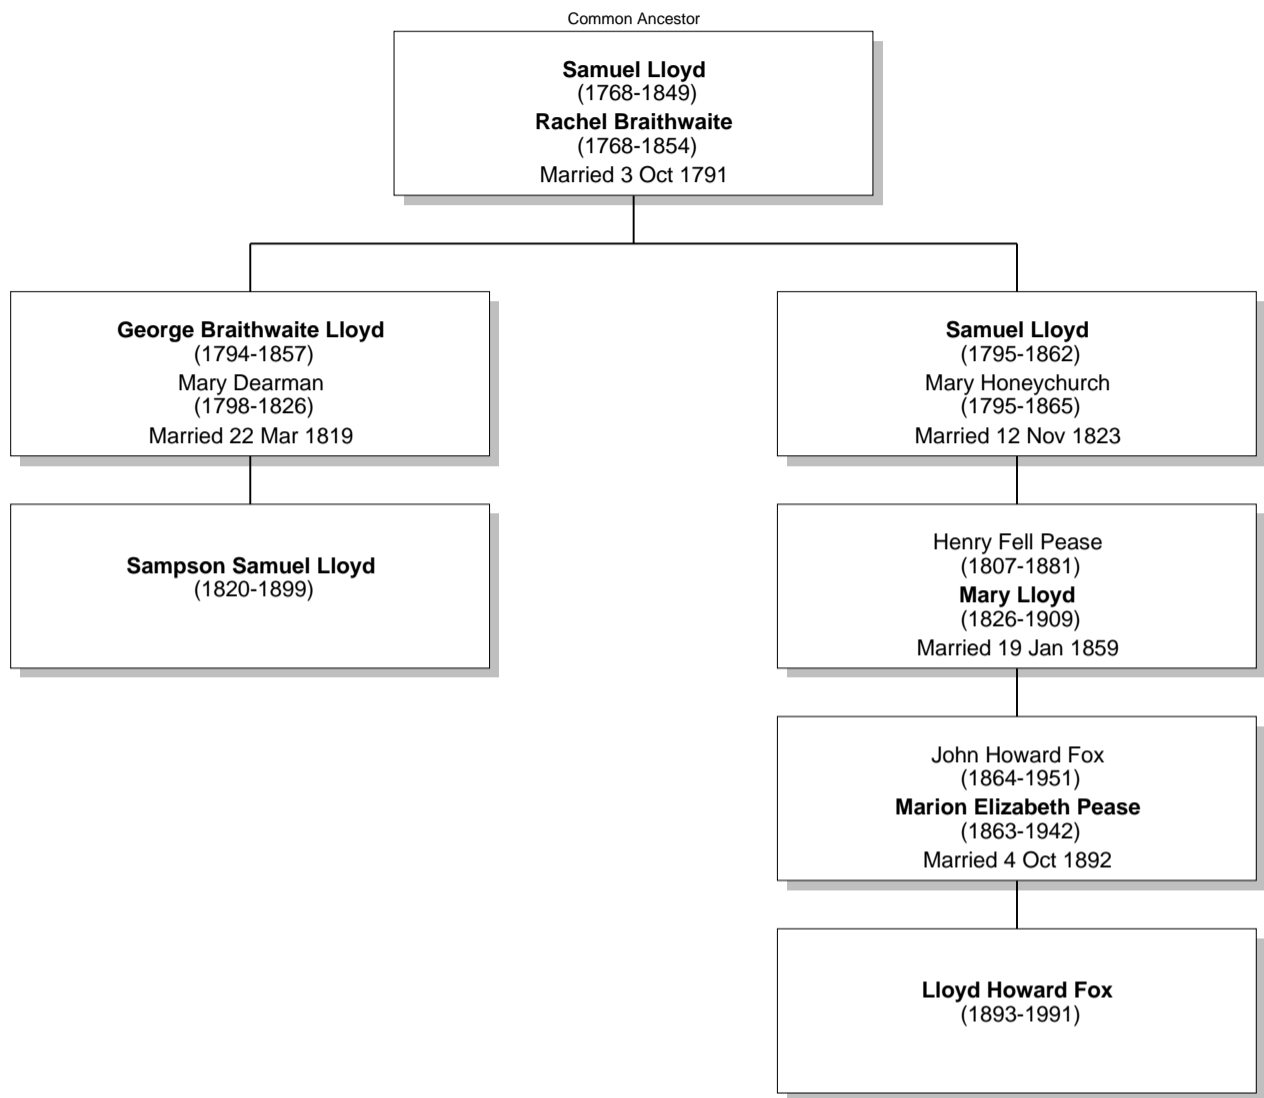

Relationship Chart

Lloyd Howard Fox is the 1st cousin twice removed * of Sampson Samuel Lloyd

Relationship Chart

Lloyd Howard Fox is the 2nd cousin twice removed * of Sampson Samuel Lloyd

Relationship Chart

Lloyd Howard Fox is the 3rd cousin once removed * of Sampson Samuel Lloyd

Relationship Chart

Lloyd Howard Fox is the 4th cousin twice removed * of Sampson Samuel Lloyd

Relationship Chart

Lloyd Howard Fox is the 5th cousin once removed * of Sampson Samuel Lloyd