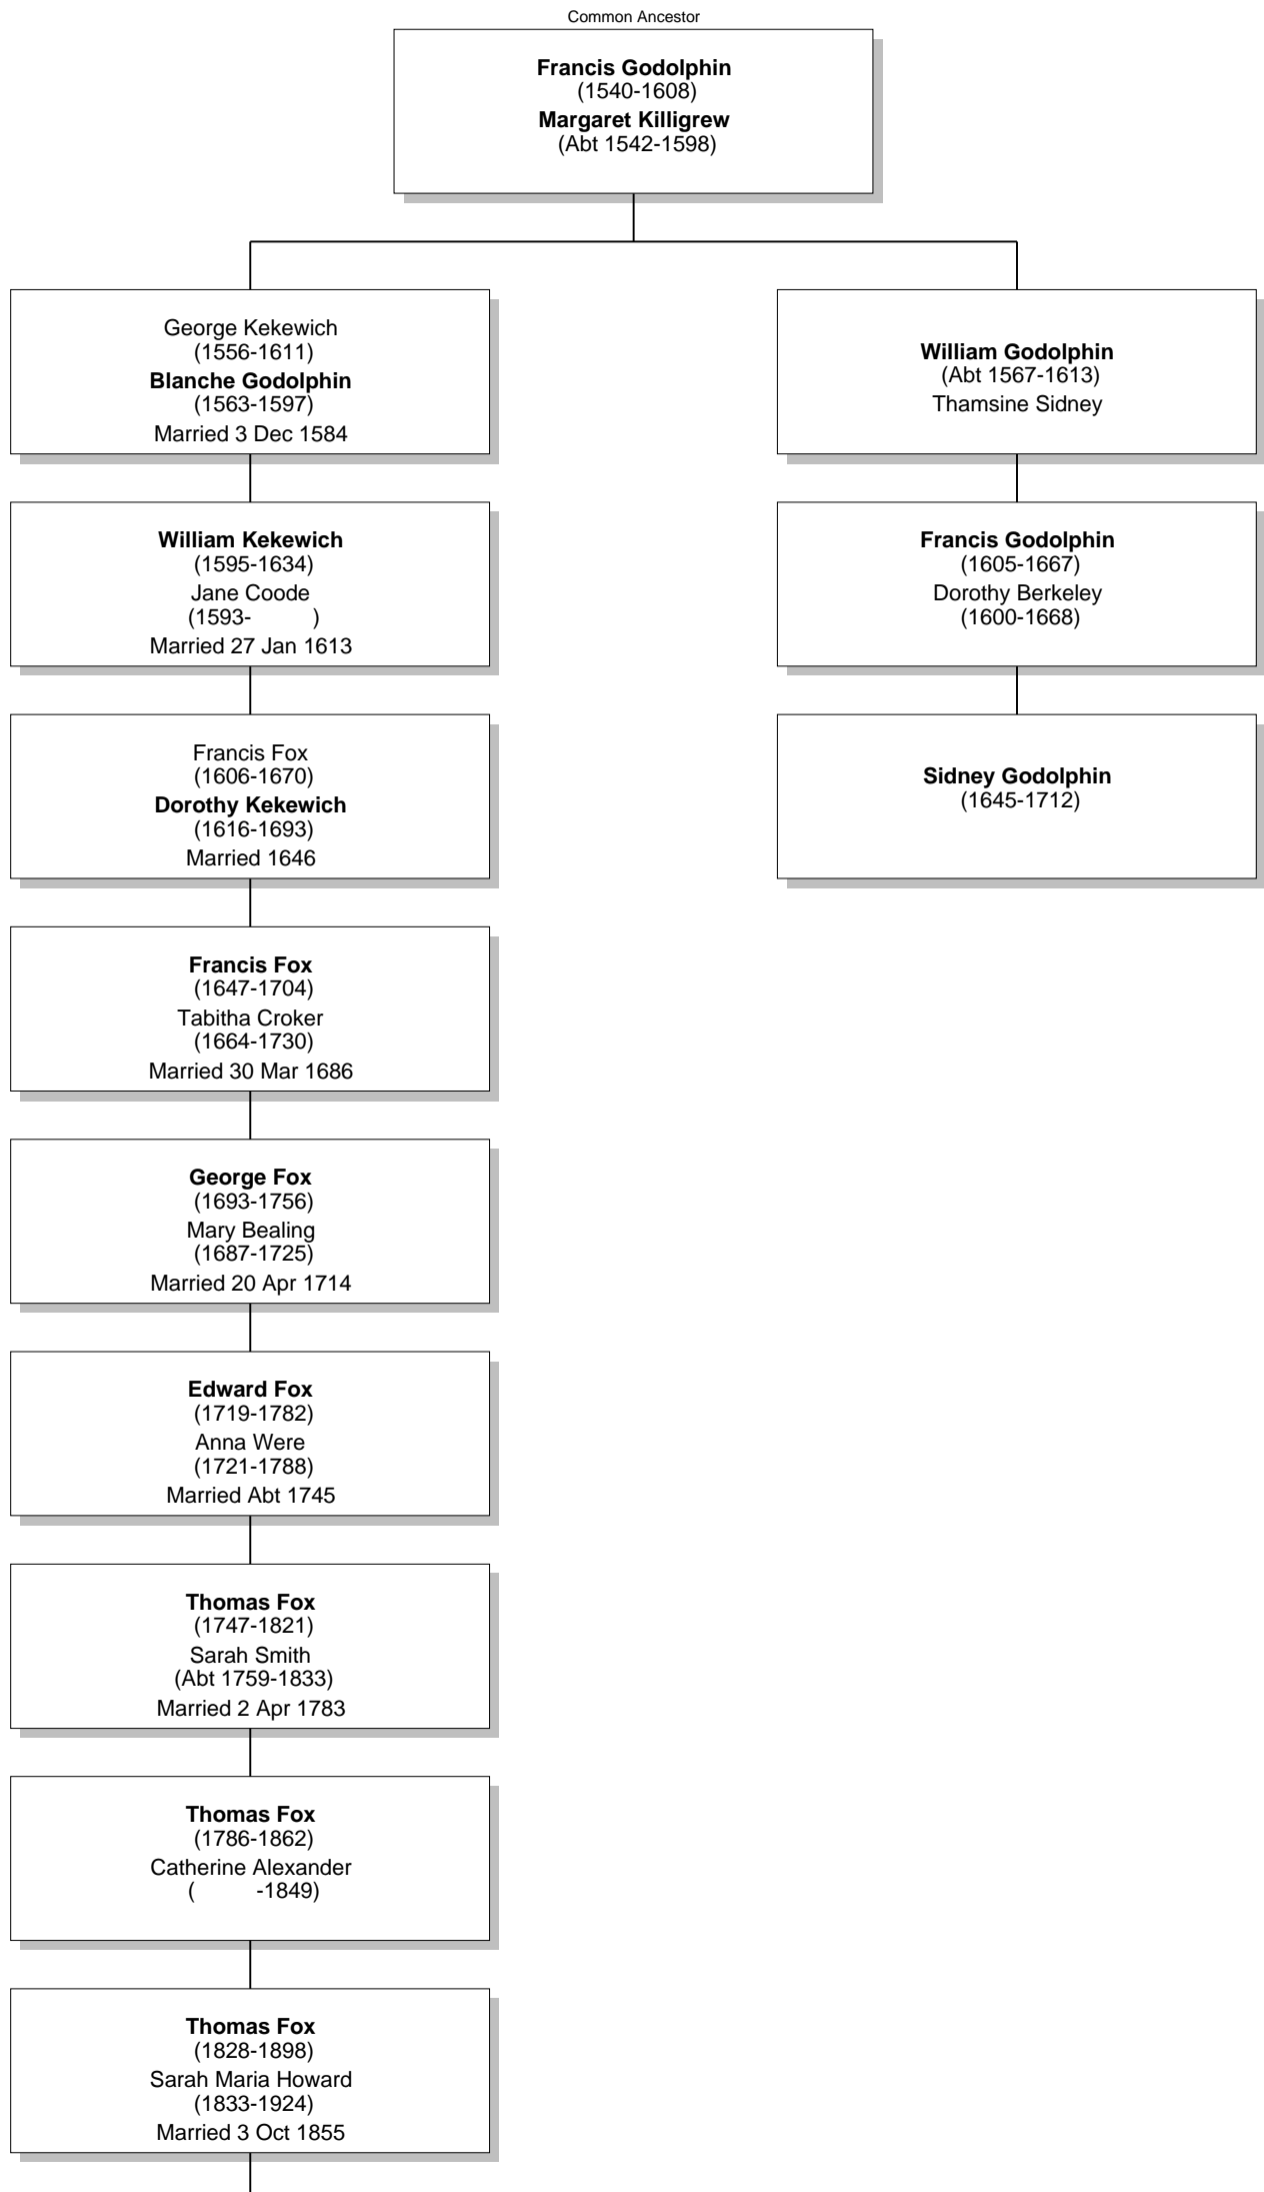

# Relationship Chart

Sidney Godolphin is the 2nd cousin 8 times removed of Lloyd Howard Fox

# Relationship Chart

**John Howard Fox**  
(1864-1951)  
Marion Elizabeth Pease  
(1863-1942)  
Married 4 Oct 1892

**Lloyd Howard Fox**  
(1893-1991)