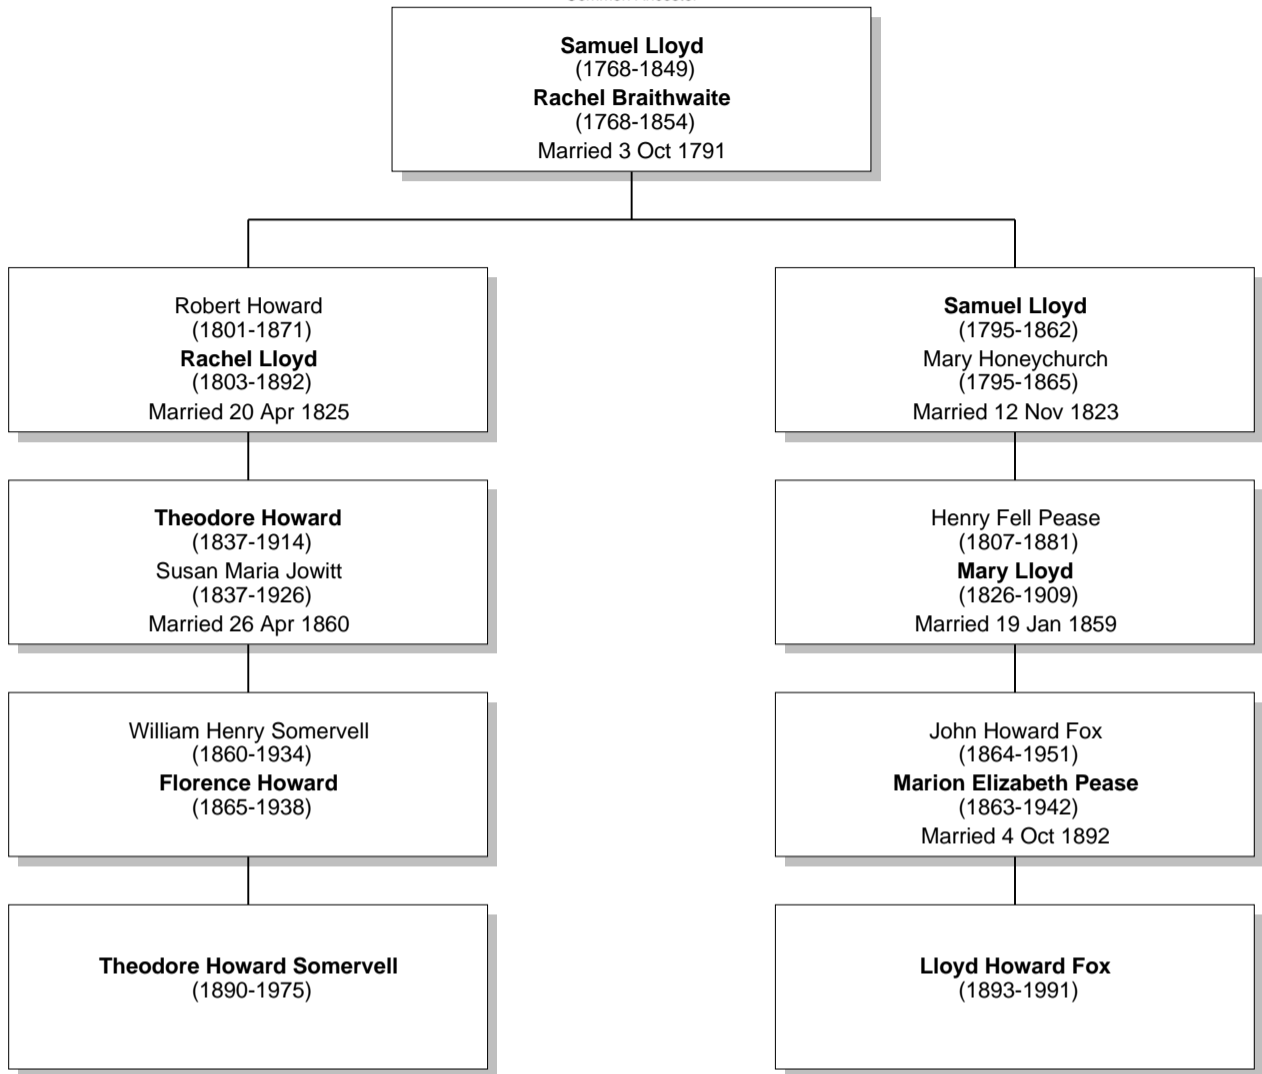

Relationship Chart

Lloyd Howard Fox is the 3rd cousin of Theodore Howard Somervell

Relationship Chart

Lloyd Howard Fox is the 3rd cousin of Theodore Howard Somervell

Common Ancestor

Relationship Chart

Lloyd Howard Fox is the 4th cousin of Theodore Howard Somervell

Relationship Chart

Lloyd Howard Fox is the 4th cousin once removed of Theodore Howard Somervell

Relationship Chart

Lloyd Howard Fox is the 6th cousin once removed of Theodore Howard Somervell

Common Ancestor