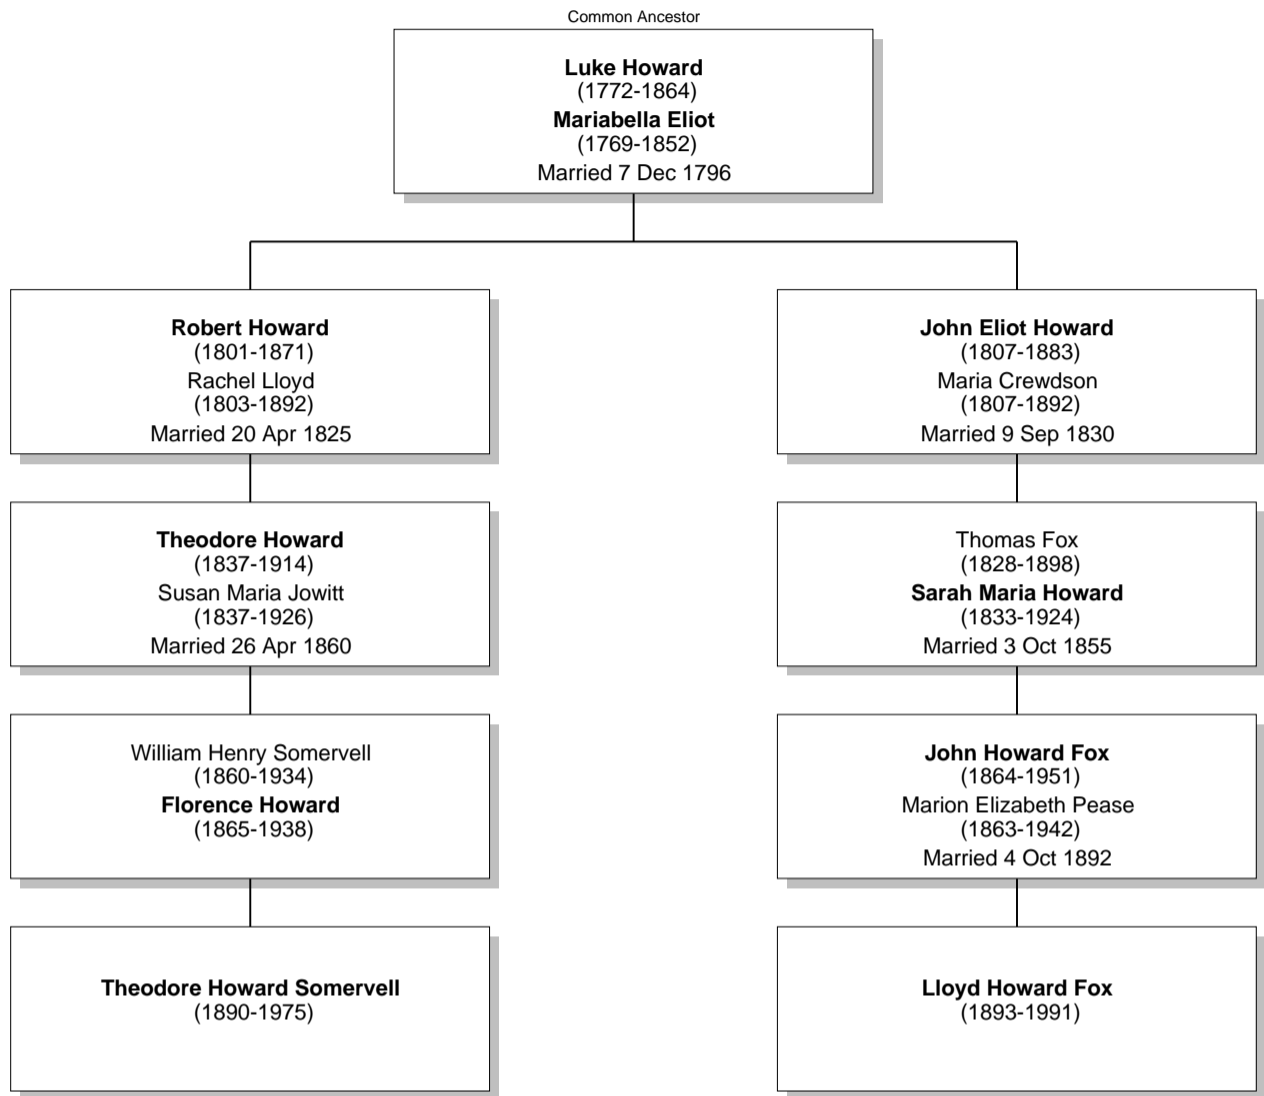

Relationship Chart

Lloyd Howard Fox is the 3rd cousin of Theodore Howard Somervell

Relationship Chart

Lloyd Howard Fox is the 3rd cousin of Theodore Howard Somervell

Common Ancestor

Relationship Chart

Lloyd Howard Fox is the 4th cousin of Theodore Howard Somervell

Relationship Chart

Lloyd Howard Fox is the 4th cousin once removed of Theodore Howard Somervell

Relationship Chart

Lloyd Howard Fox is the 6th cousin once removed of Theodore Howard Somervell

Common Ancestor