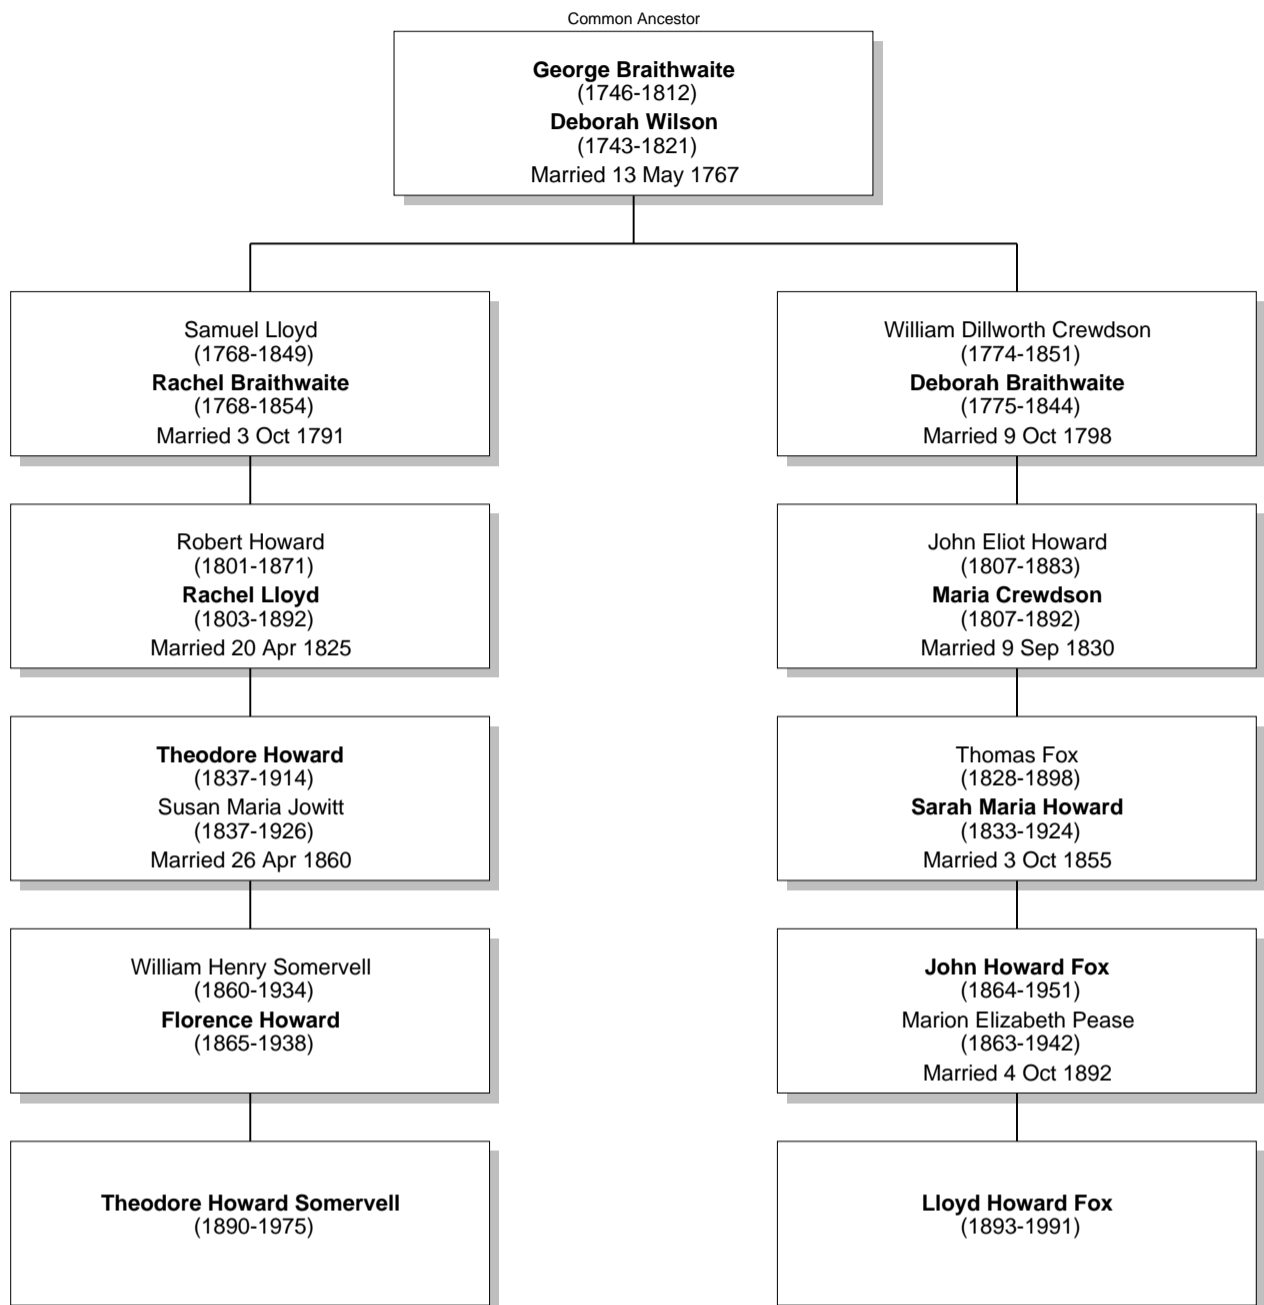

Relationship Chart

Lloyd Howard Fox is the 3rd cousin of Theodore Howard Somervell

Relationship Chart

Lloyd Howard Fox is the 3rd cousin of Theodore Howard Somervell

Common Ancestor

Relationship Chart

Lloyd Howard Fox is the 4th cousin of Theodore Howard Somervell

Relationship Chart

Lloyd Howard Fox is the 4th cousin once removed of Theodore Howard Somervell

Relationship Chart

Lloyd Howard Fox is the 6th cousin once removed of Theodore Howard Somervell

Common Ancestor