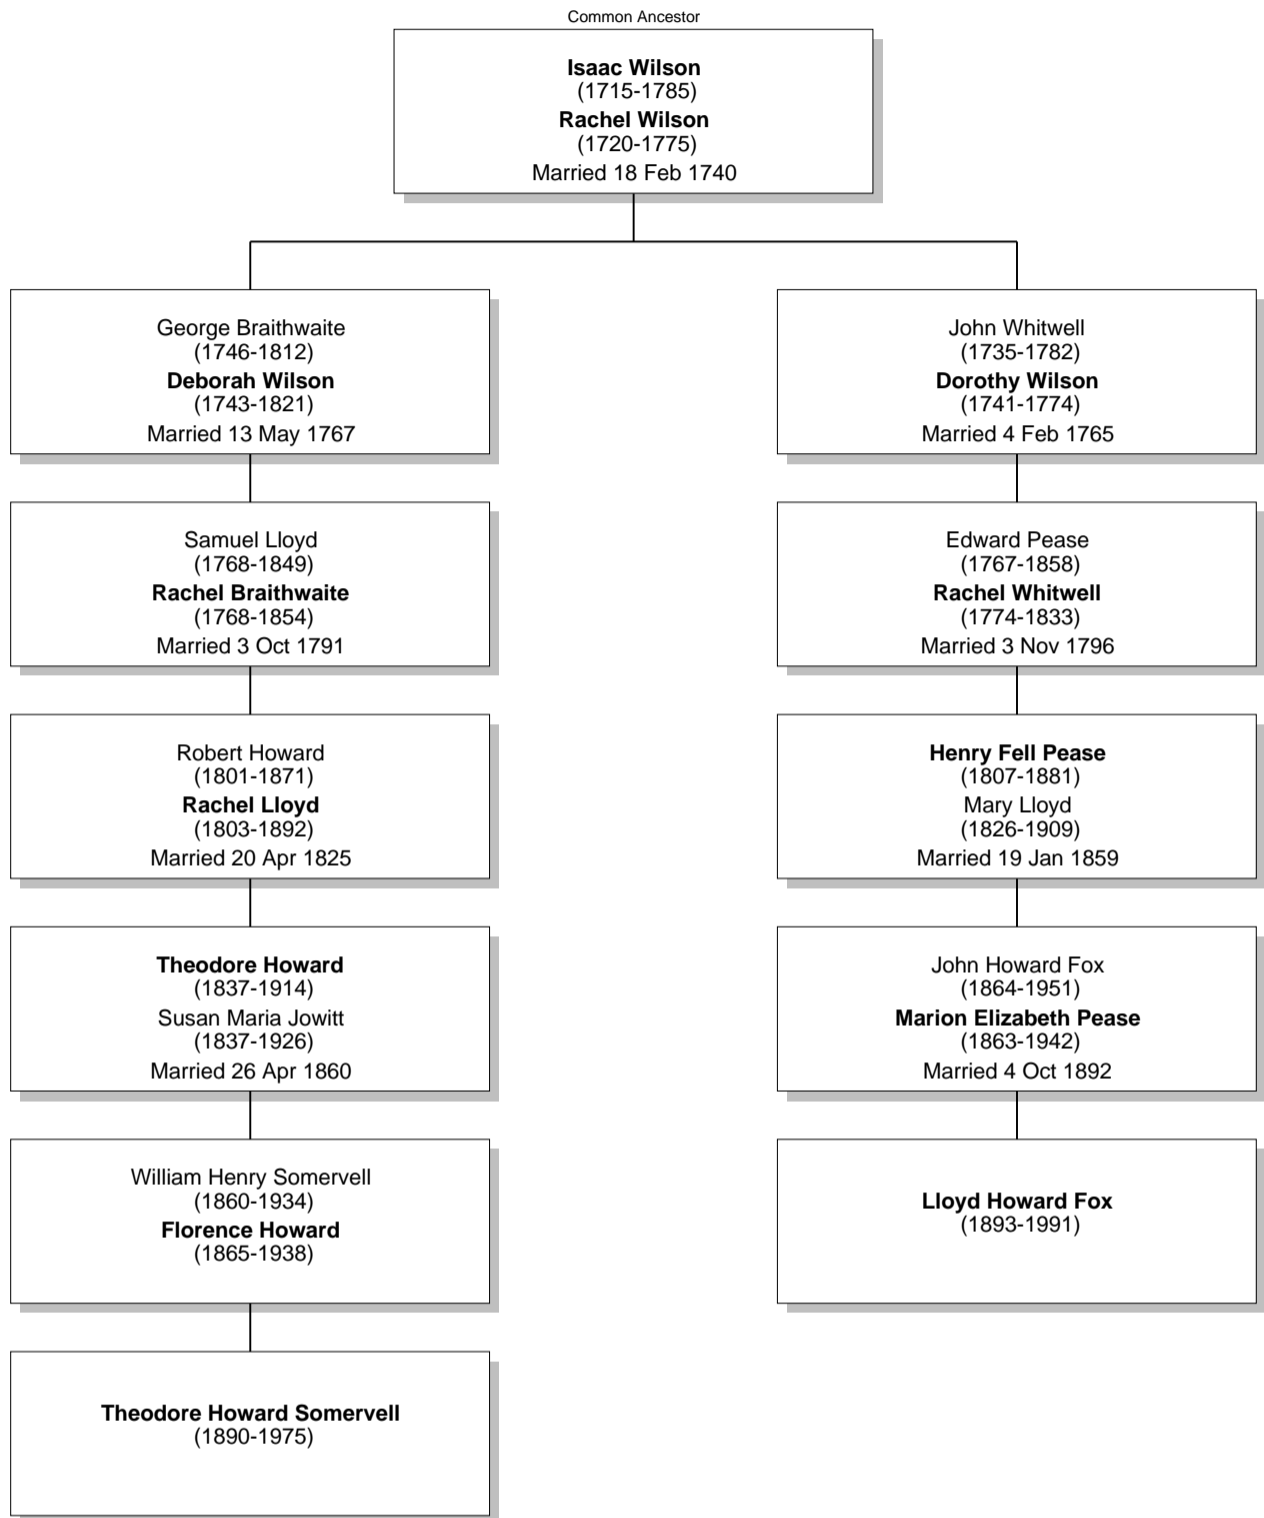

Relationship Chart

Lloyd Howard Fox is the 3rd cousin of Theodore Howard Somervell

Relationship Chart

Lloyd Howard Fox is the 3rd cousin of Theodore Howard Somervell

Common Ancestor

Relationship Chart

Lloyd Howard Fox is the 4th cousin of Theodore Howard Somervell

Relationship Chart

Lloyd Howard Fox is the 4th cousin once removed of Theodore Howard Somervell

Relationship Chart

Lloyd Howard Fox is the 6th cousin once removed of Theodore Howard Somervell

Common Ancestor