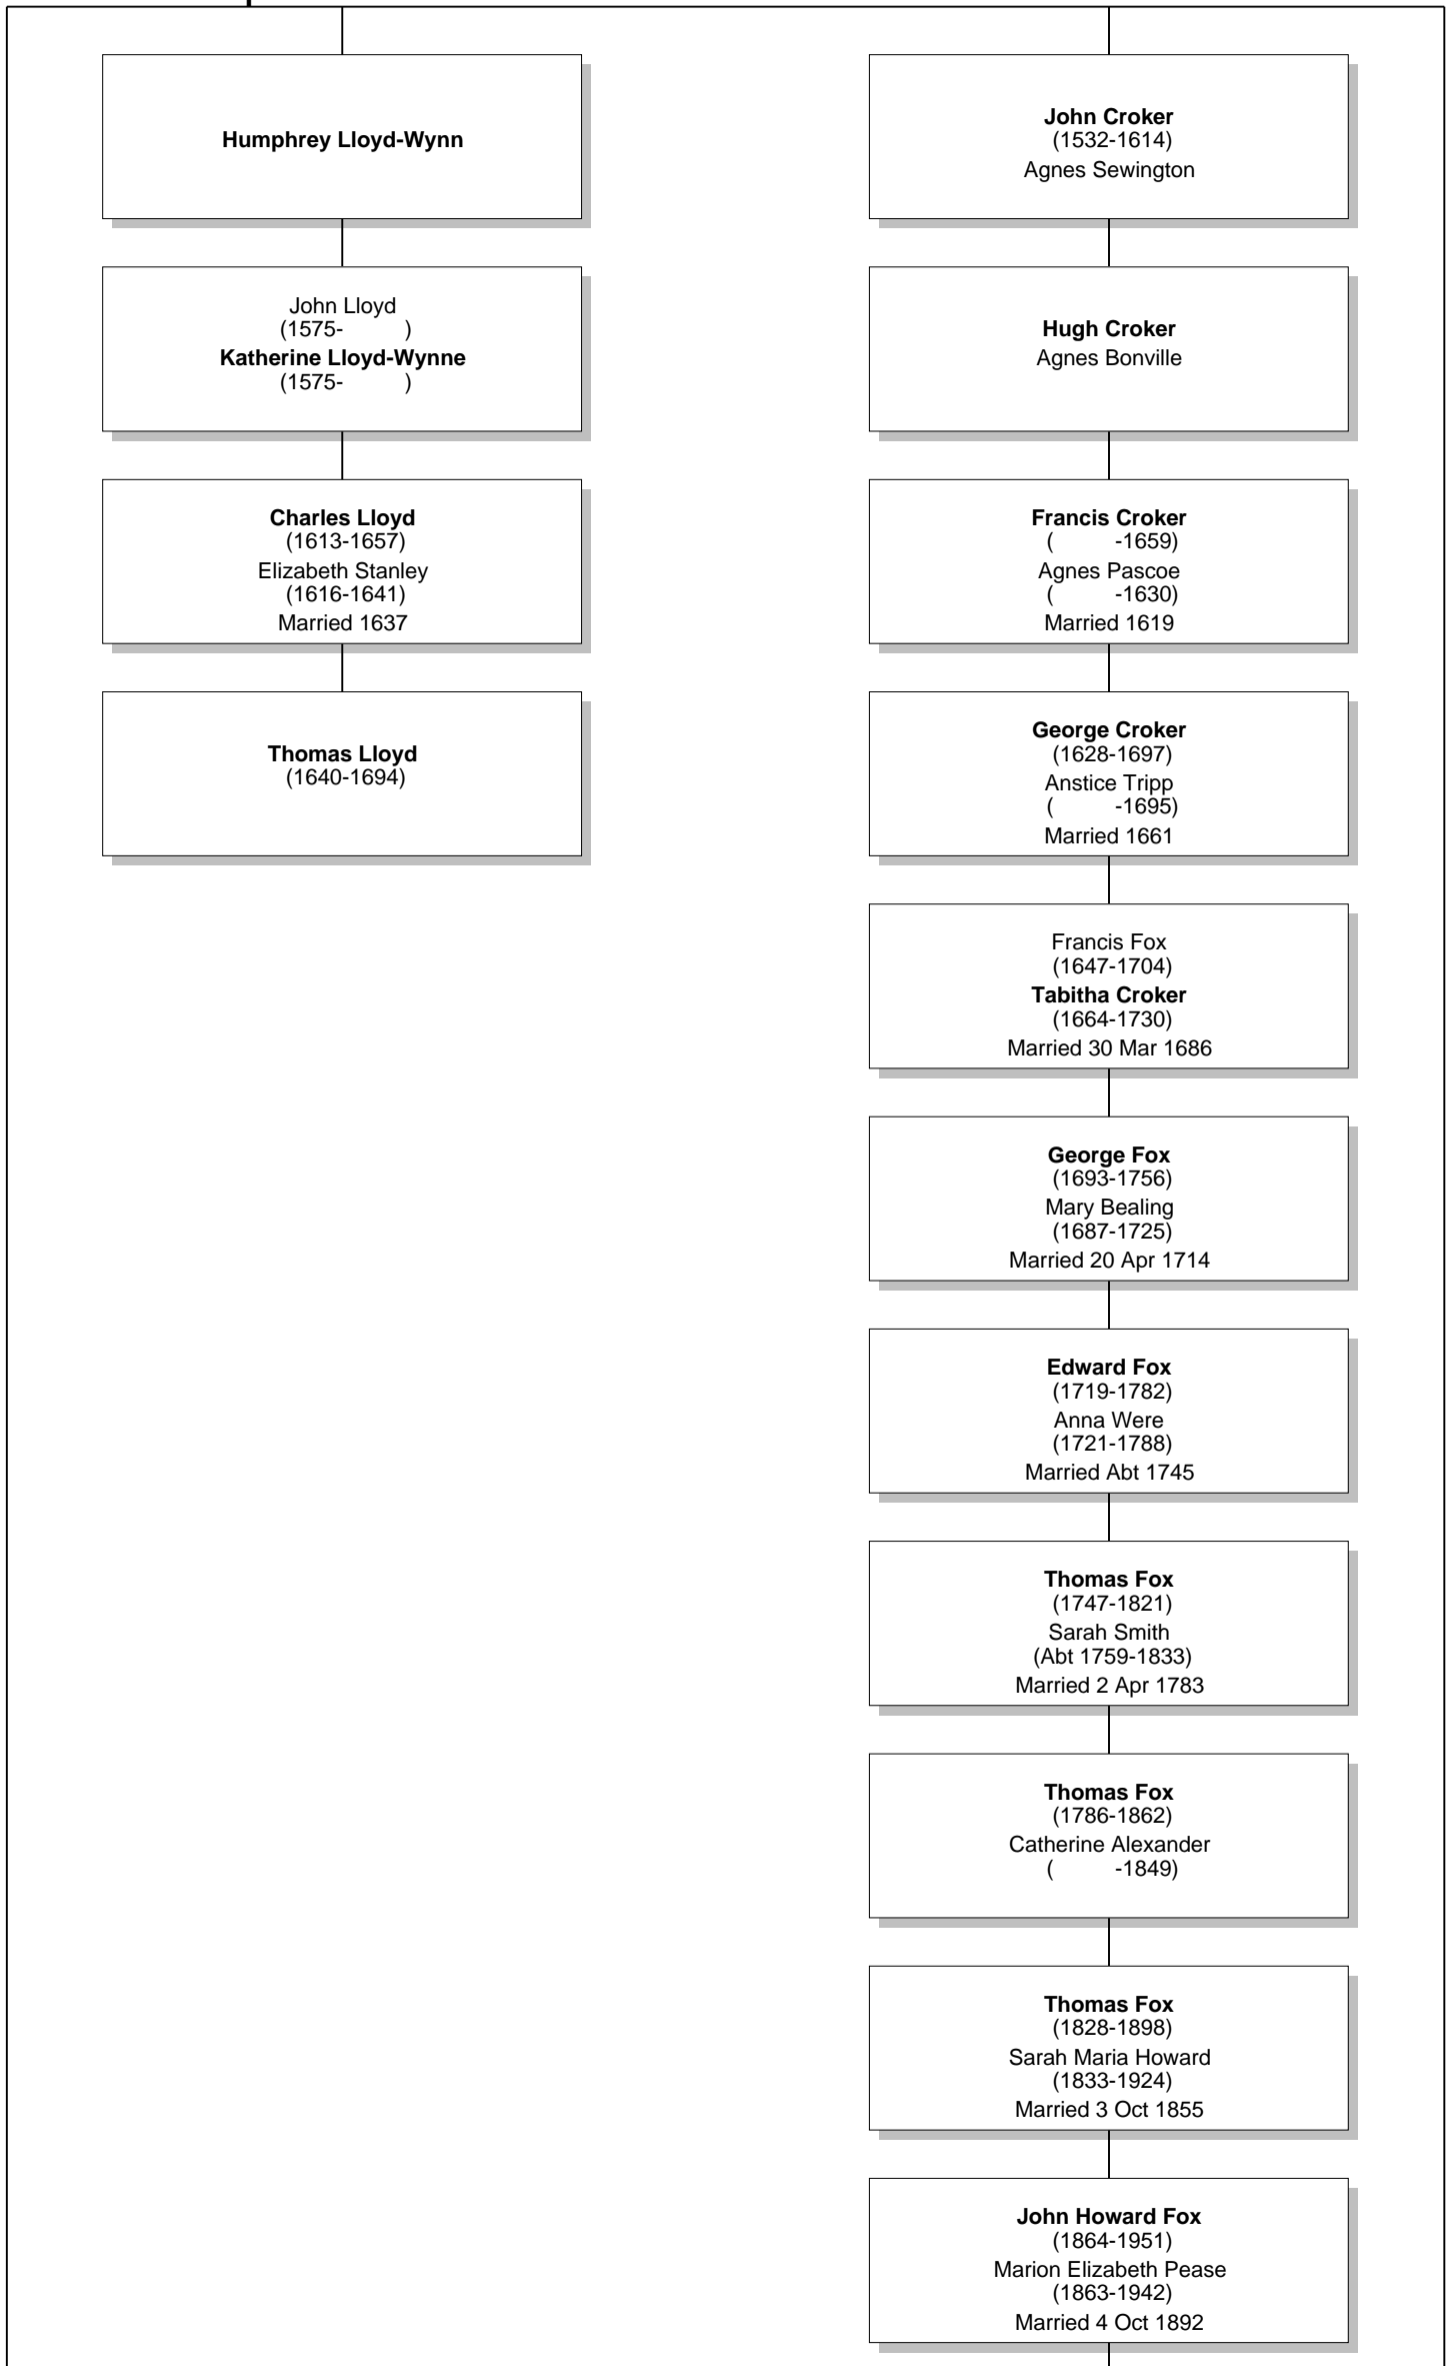

Relationship Chart

Lloyd Howard Fox is the 6th great-grandnephew of Thomas Lloyd

Relationship Chart

Lloyd Howard Fox is the 12th cousin 8 times removed * of Thomas Lloyd

Common Ancestor

Edward I
(1239-1307)
of Castile Eleanor
(-1290)
Married 18 Oct 1254

Theobald Grenfield
Margaret Couteay

Henry IV
(1367-1413)

William Granville
Philippa Bonville

Humphrey Plantagenet

William Yeo
Ellena Granville

Henry De Grey
(-1449)
Antigone

Robert Yeo
Alice Walrond

Roger Kynaston
Elizabeth De Grey

John Croker
Elizabeth Yeo

Humphrey Kynaston
(1468-1534)
Isabella Verch Meredith Ap Howell

John Croker
(1458-Abt 1547)
Elizabeth Pollard
(-1531)

John Lloyd
Margaret Kynaston

John Croker
(1515-1560)
Elizabeth Strode

Relationship Chart

Relationship Chart

Lloyd Howard Fox
(1893-1991)

Relationship Chart

Lloyd Howard Fox is the Half-12th cousin 8 times removed * of Thomas Lloyd

Relationship Chart

Relationship Chart

Lloyd Howard Fox
(1893-1991)