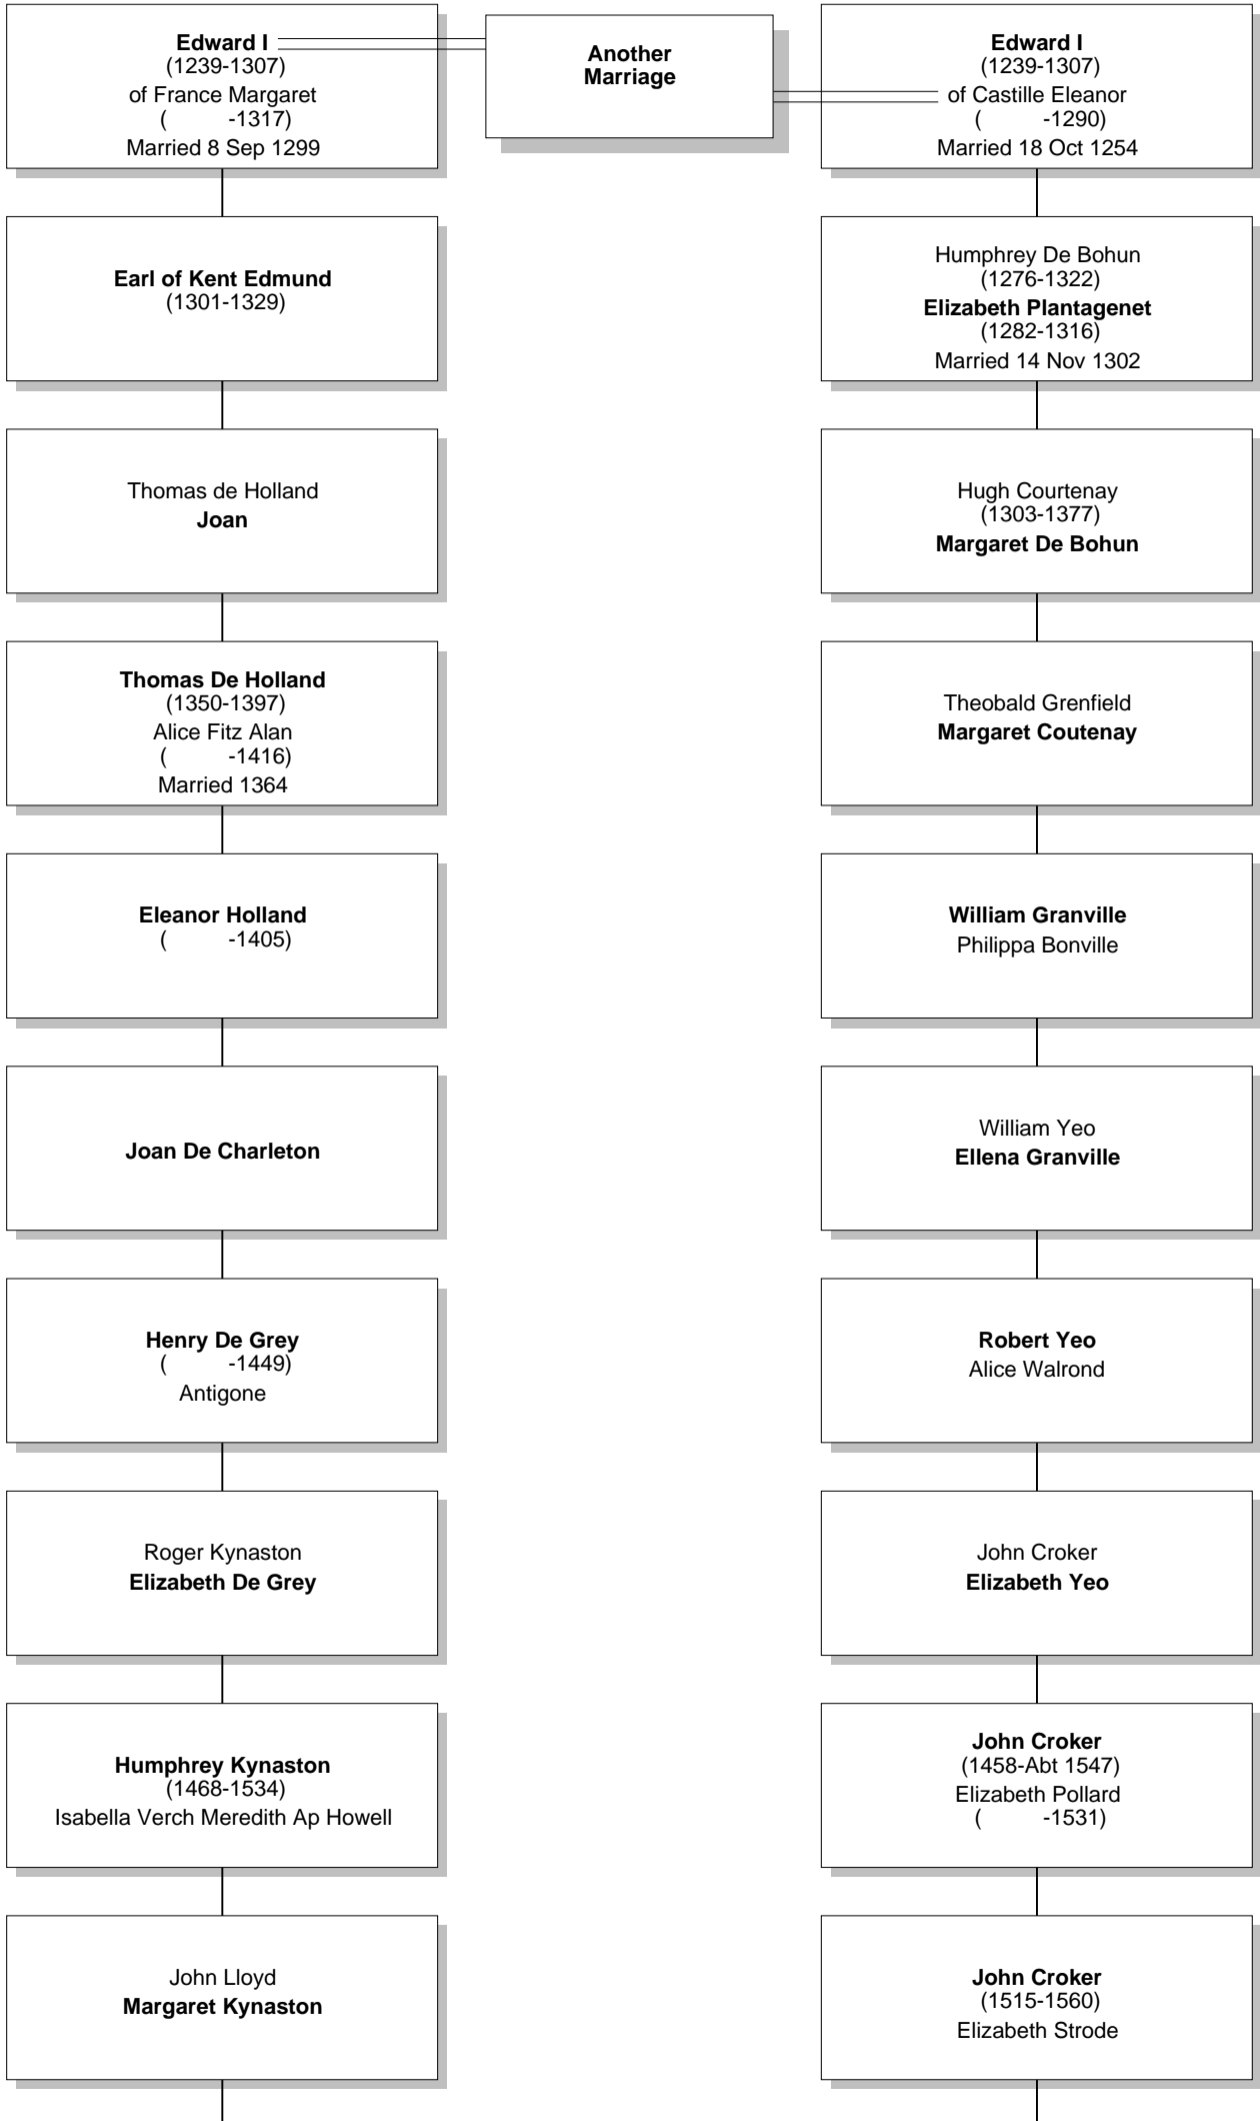

Relationship Chart

Lloyd Howard Fox is the 6th great-grandnephew of Thomas Lloyd

Relationship Chart

Lloyd Howard Fox is the 12th cousin 8 times removed * of Thomas Lloyd

Common Ancestor

Edward I
(1239-1307)
of Castile Eleanor
(-1290)
Married 18 Oct 1254

Theobald Grenfield
Margaret Couteay

Henry IV
(1367-1413)

William Granville
Philippa Bonville

Humphrey Plantagenet

William Yeo
Ellena Granville

Henry De Grey
(-1449)
Antigone

Robert Yeo
Alice Walrond

Roger Kynaston
Elizabeth De Grey

John Croker
Elizabeth Yeo

Humphrey Kynaston
(1468-1534)
Isabella Verch Meredith Ap Howell

John Croker
(1458-Abt 1547)
Elizabeth Pollard
(-1531)

John Lloyd
Margaret Kynaston

John Croker
(1515-1560)
Elizabeth Strode

Relationship Chart

Relationship Chart

Lloyd Howard Fox
(1893-1991)

Relationship Chart

Lloyd Howard Fox is the Half-12th cousin 8 times removed * of Thomas Lloyd

Relationship Chart

Relationship Chart

Lloyd Howard Fox
(1893-1991)