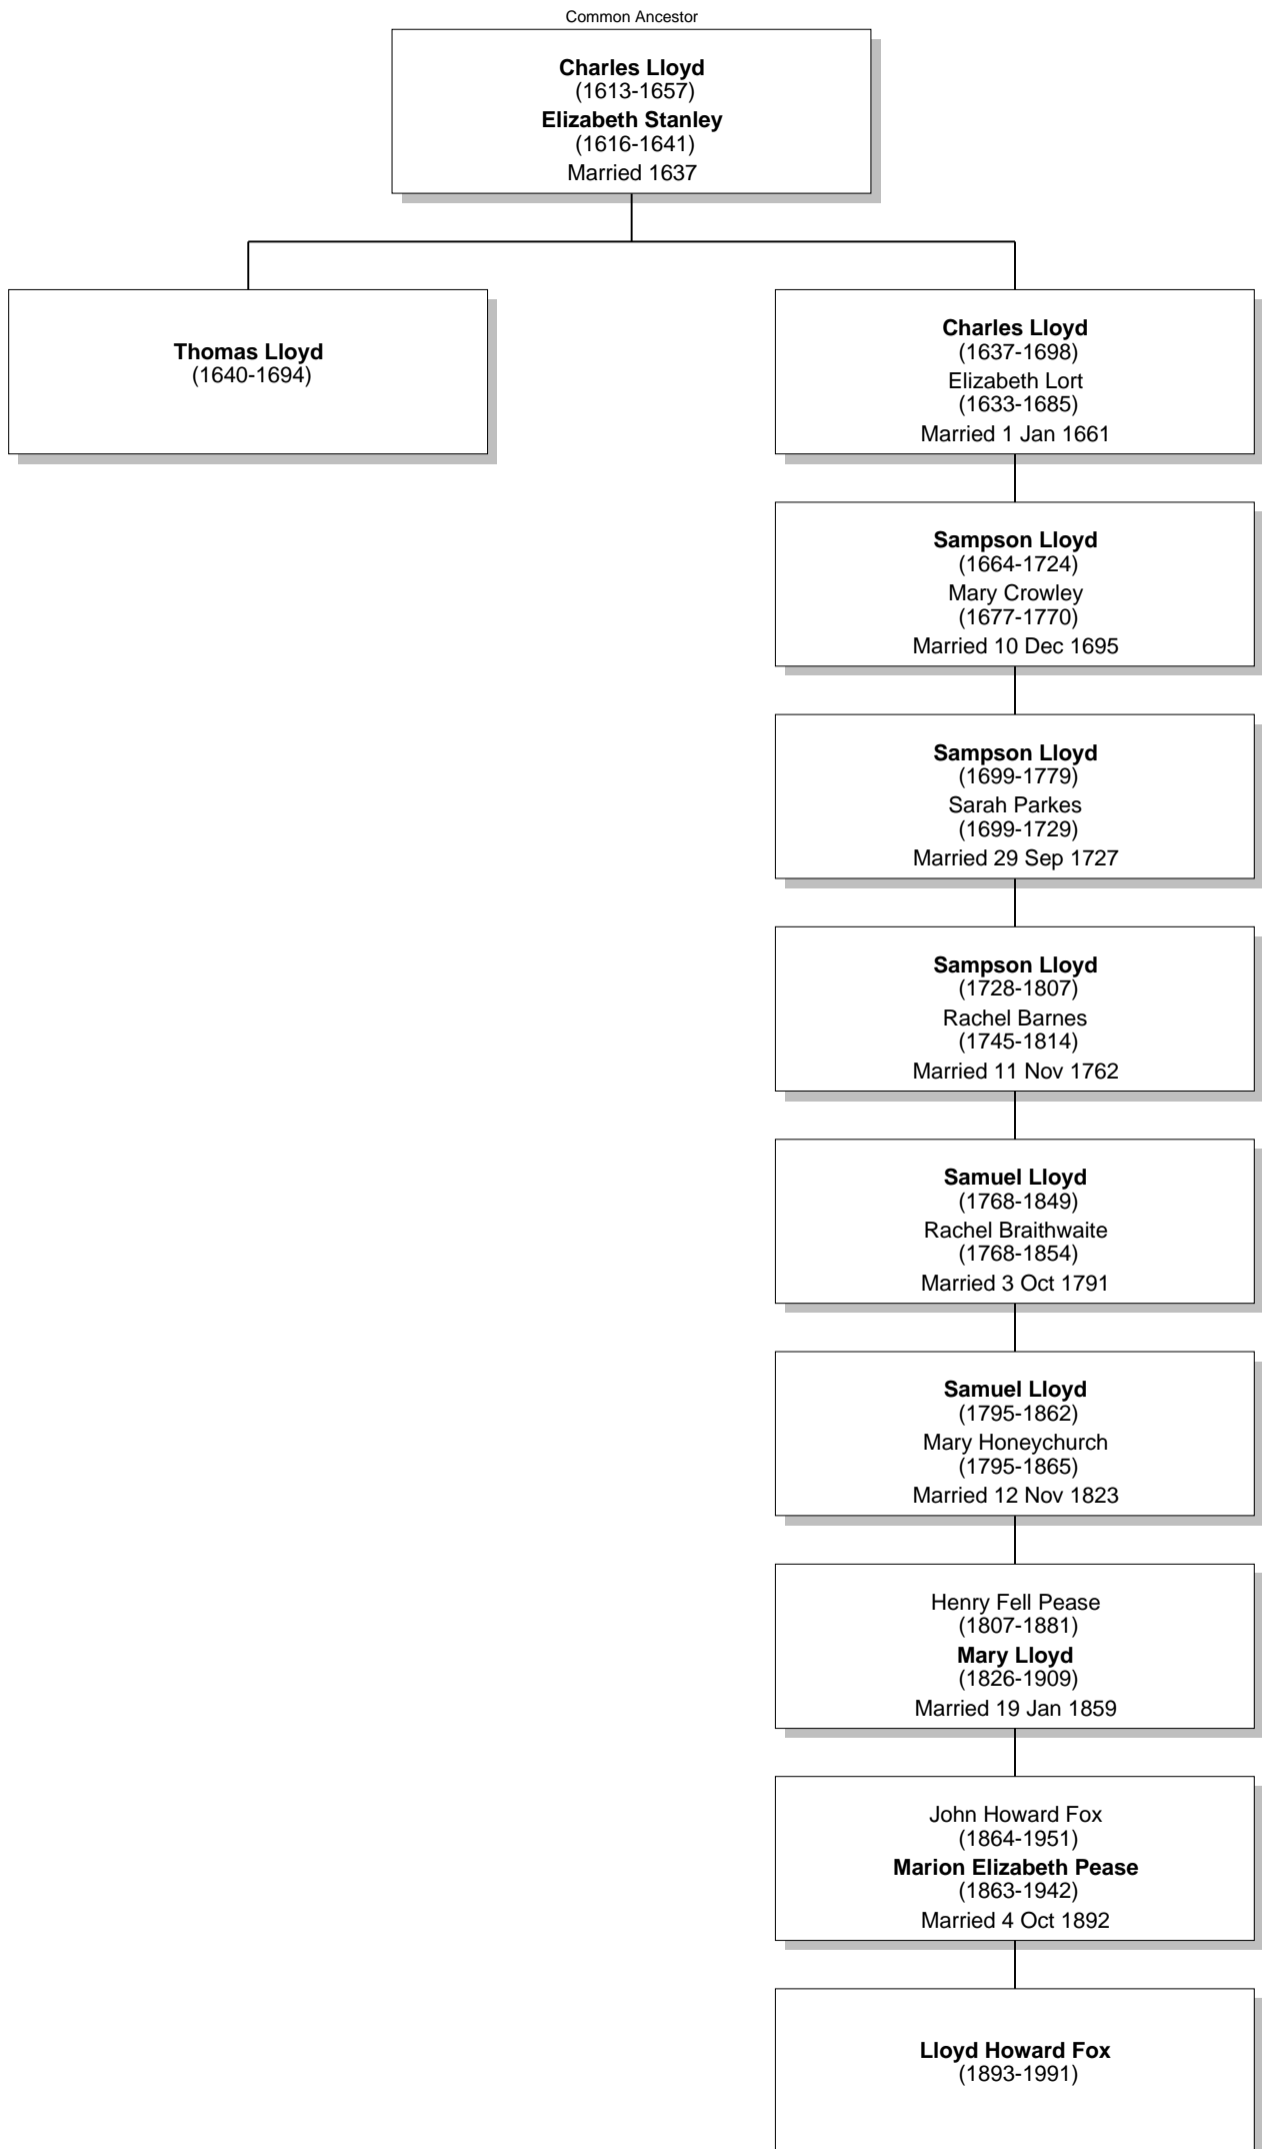

Relationship Chart

Lloyd Howard Fox is the 6th great-grandnephew of Thomas Lloyd

Relationship Chart

Lloyd Howard Fox is the 12th cousin 8 times removed * of Thomas Lloyd

Common Ancestor

Edward I
(1239-1307)
of Castile Eleanor
(-1290)
Married 18 Oct 1254

Edward II
(1284-1327)
Isabella Capet

Humphrey De Bohun
(1276-1322)
Elizabeth Plantagenet
(1282-1316)
Married 14 Nov 1302

Edward III
(1312-1377)
Philippa ?

Hugh Courtenay
(1303-1377)
Margaret De Bohun

John of Gaunt

Relationship Chart

Relationship Chart

Lloyd Howard Fox
(1893-1991)

Relationship Chart

Lloyd Howard Fox is the Half-12th cousin 8 times removed * of Thomas Lloyd

Relationship Chart

Relationship Chart

Lloyd Howard Fox
(1893-1991)