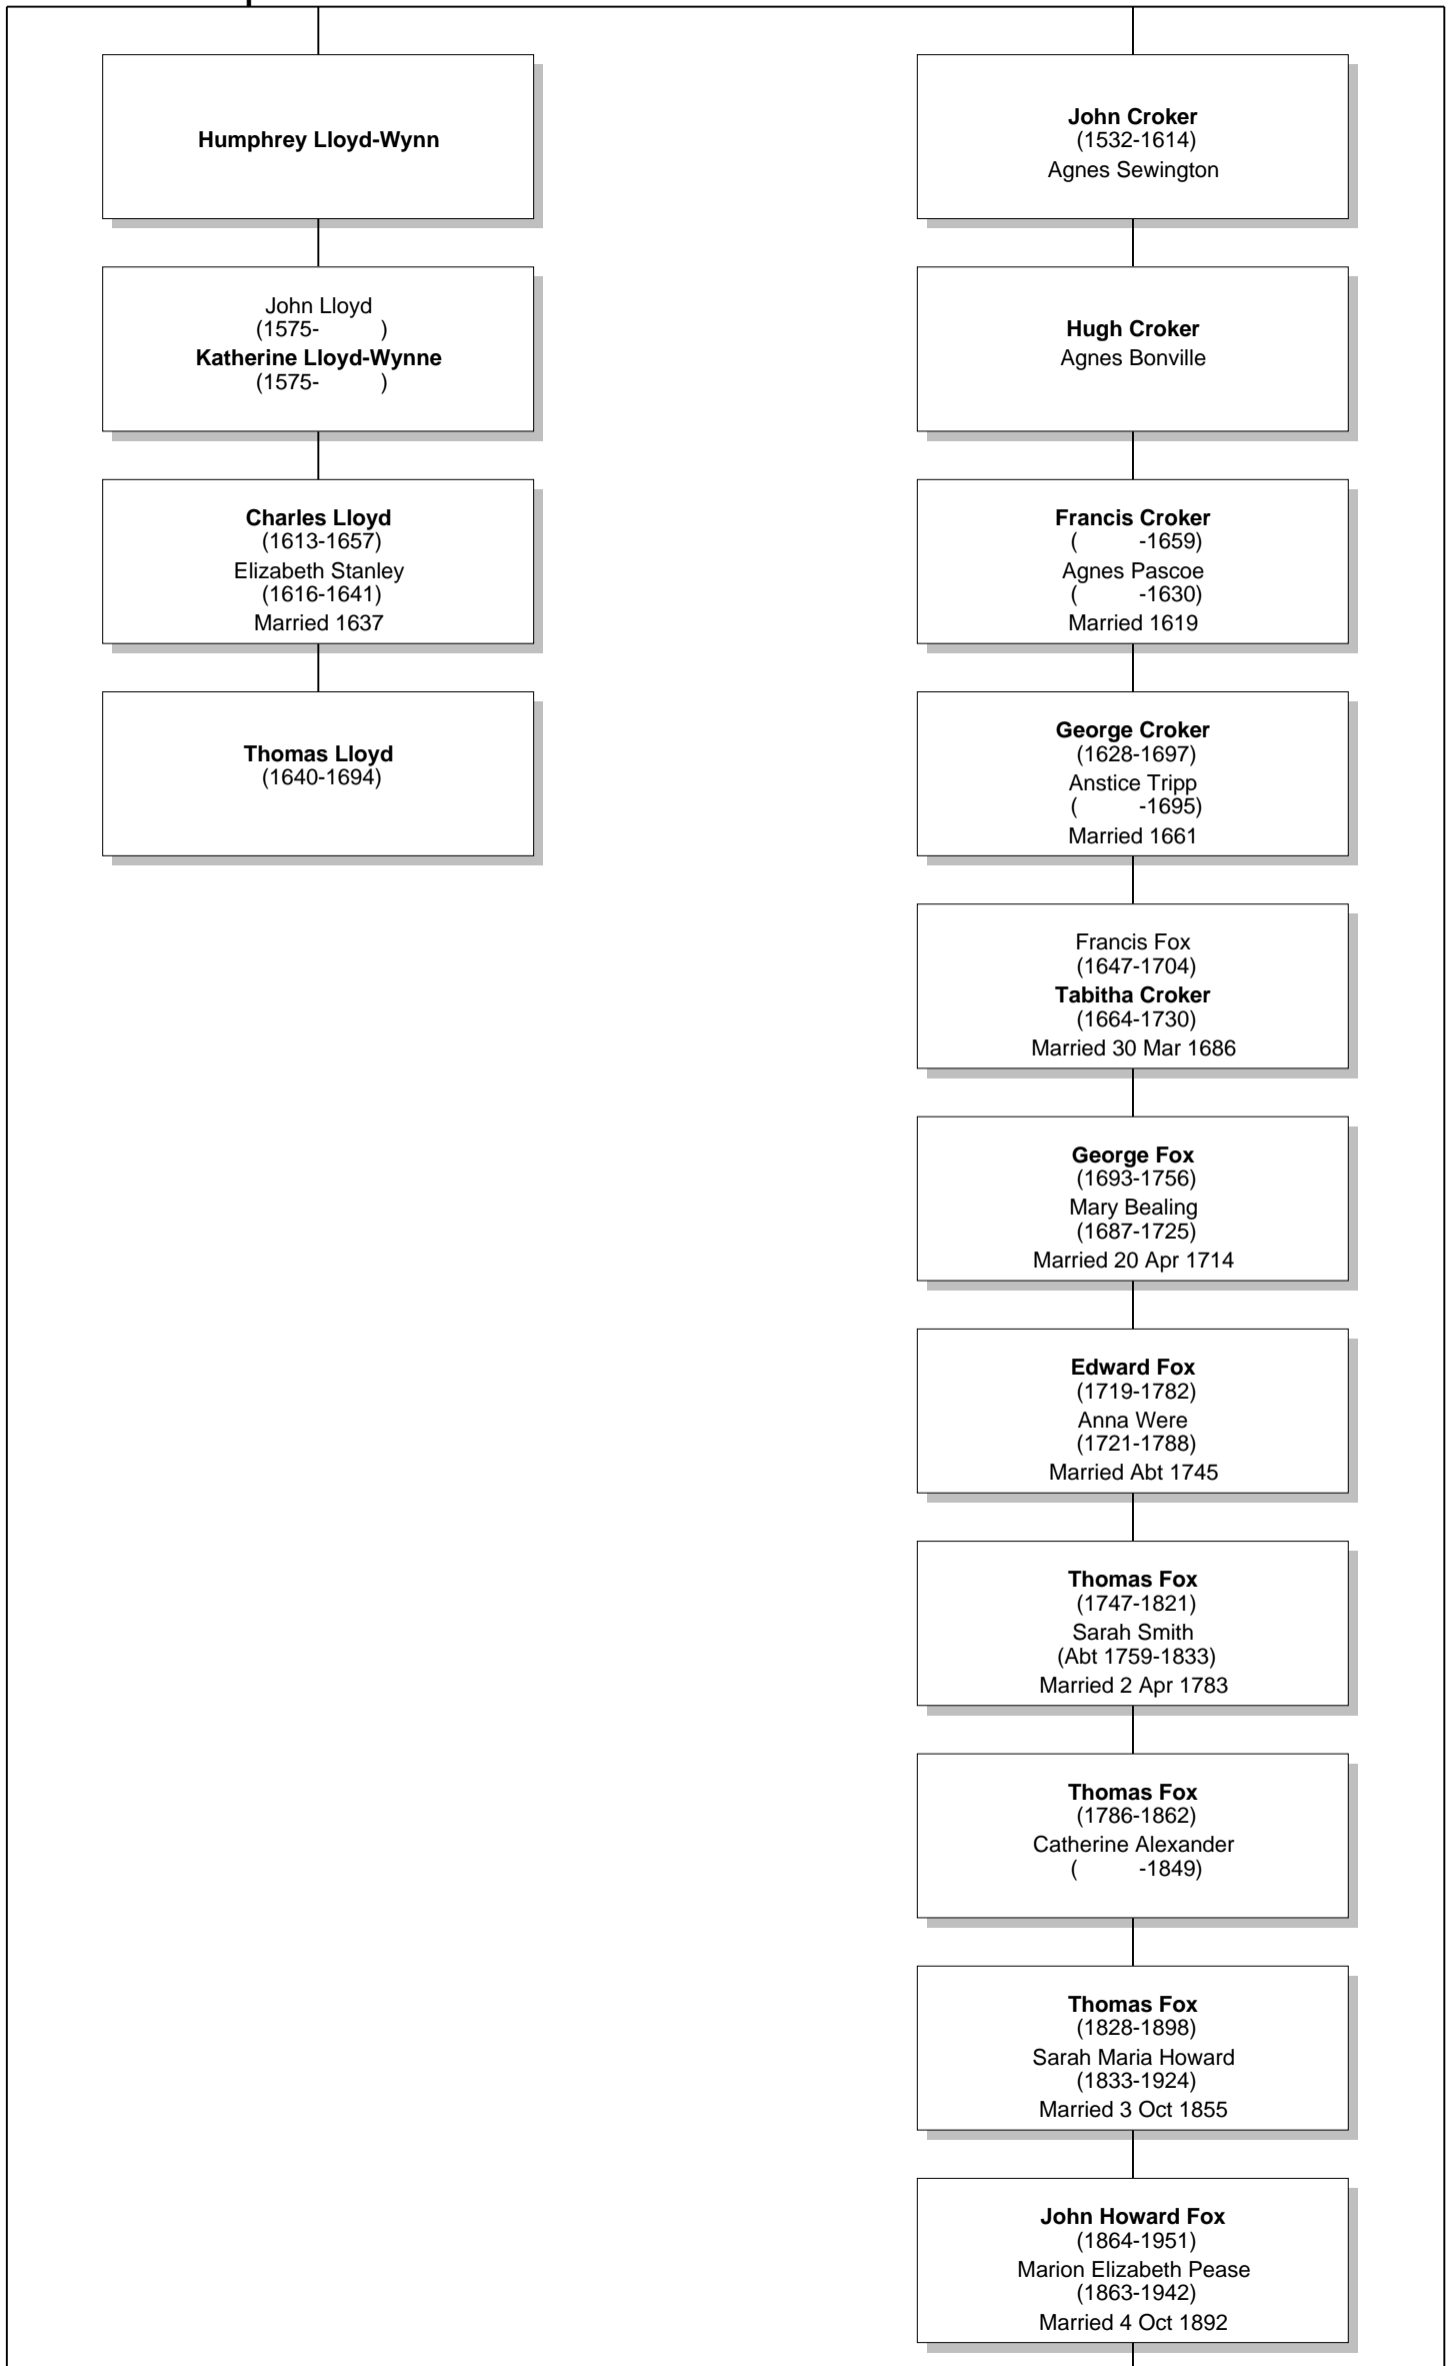

Relationship Chart

Lloyd Howard Fox is the 6th great-grandnephew of Thomas Lloyd

Relationship Chart

Lloyd Howard Fox is the 12th cousin 8 times removed * of Thomas Lloyd

Common Ancestor

Edward I
(1239-1307)
of Castile Eleanor
(-1290)
Married 18 Oct 1254

Relationship Chart

Relationship Chart

Lloyd Howard Fox
(1893-1991)

Relationship Chart

Lloyd Howard Fox is the Half-12th cousin 8 times removed * of Thomas Lloyd

Relationship Chart

Relationship Chart

Lloyd Howard Fox
(1893-1991)