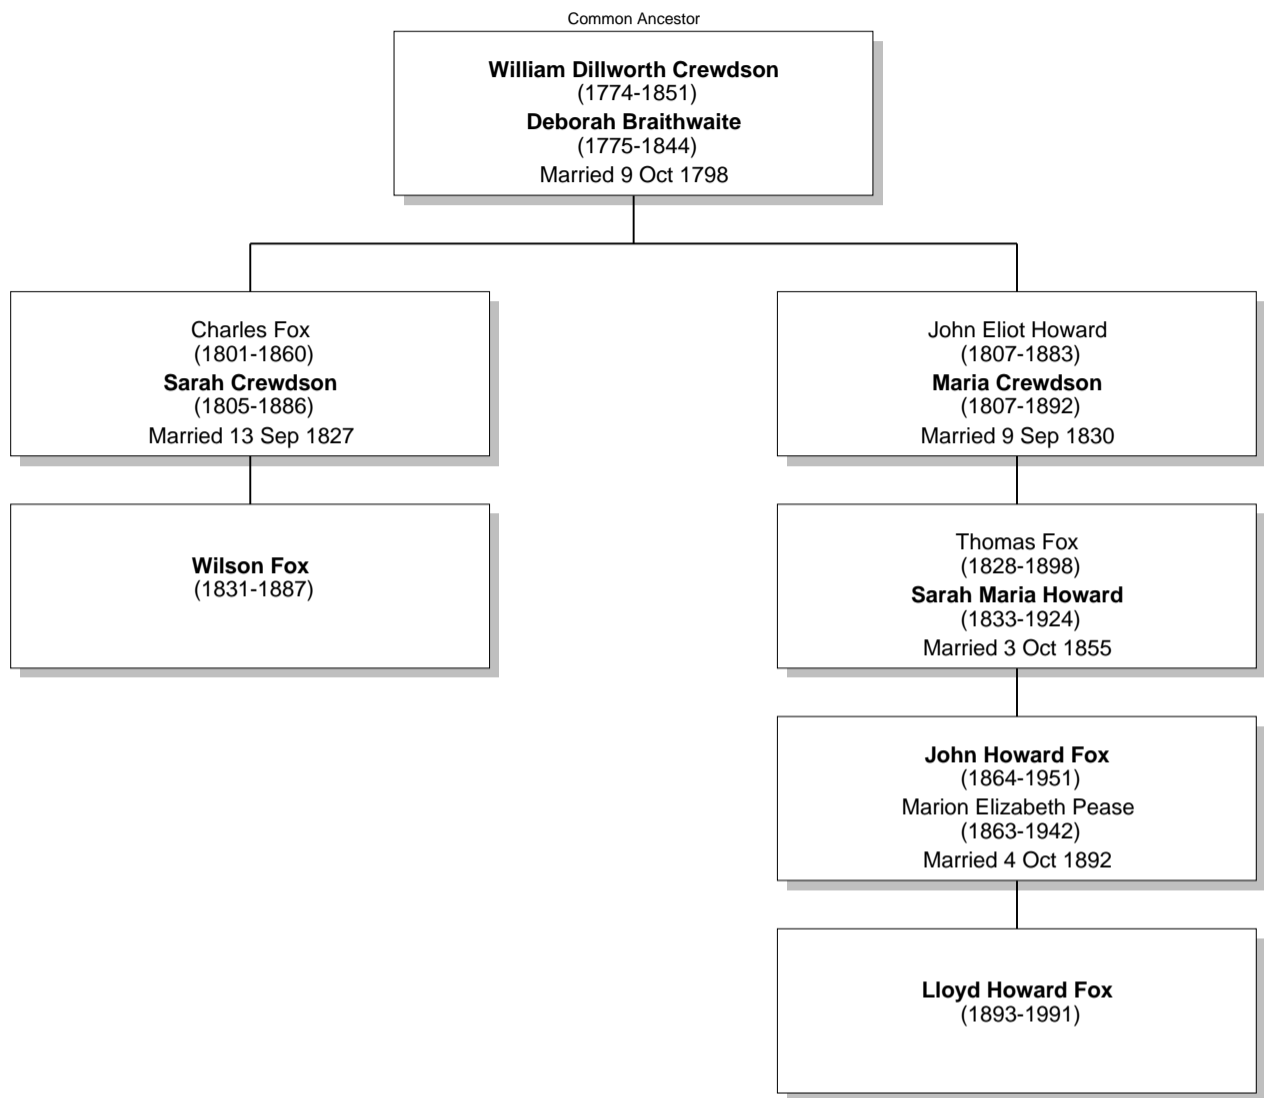

# Relationship Chart

Lloyd Howard Fox is the 1st cousin twice removed \* of Wilson Fox

# Relationship Chart

Lloyd Howard Fox is the 2nd cousin twice removed \* of Wilson Fox

# Relationship Chart

Lloyd Howard Fox is the 3rd cousin once removed \* of Wilson Fox

Common Ancestor

**Isaac Wilson**  
(1715-1785)  
**Rachel Wilson**  
(1720-1775)  
Married 18 Feb 1740

George Braithwaite  
(1746-1812)  
**Deborah Wilson**  
(1743-1821)  
Married 13 May 1767