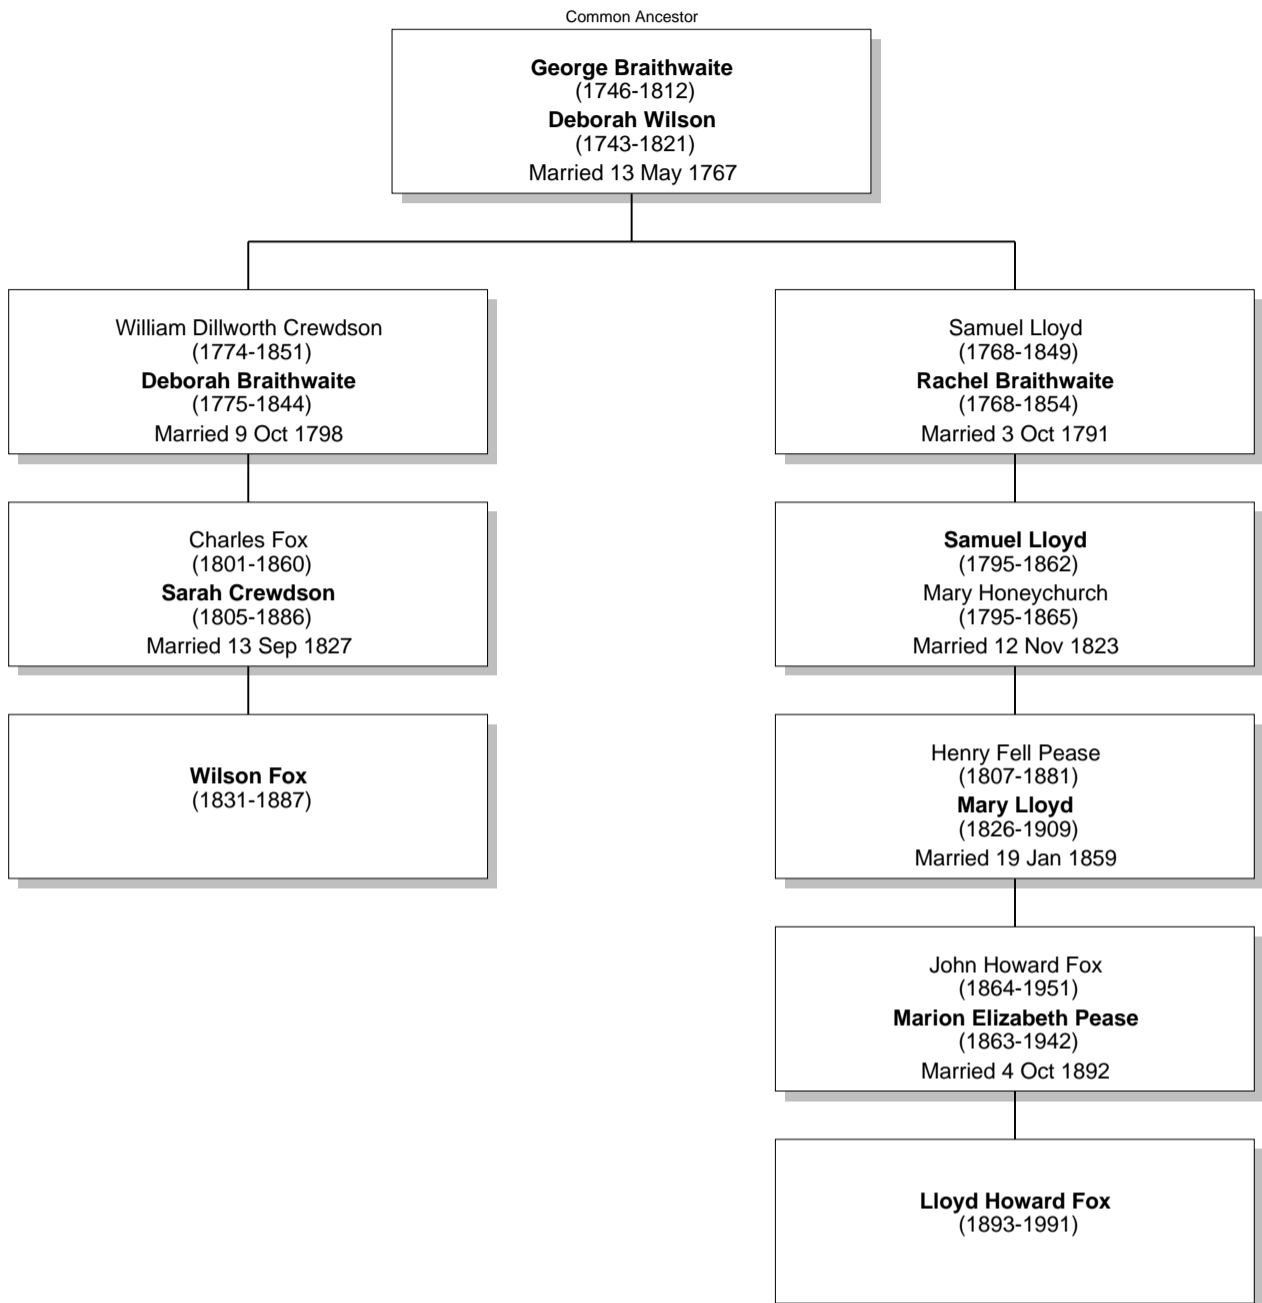

# Relationship Chart

Lloyd Howard Fox is the 1st cousin twice removed \* of Wilson Fox

# Relationship Chart

Lloyd Howard Fox is the 2nd cousin twice removed \* of Wilson Fox

# Relationship Chart

Lloyd Howard Fox is the 3rd cousin once removed \* of Wilson Fox

Common Ancestor

**Isaac Wilson**  
(1715-1785)  
**Rachel Wilson**  
(1720-1775)  
Married 18 Feb 1740

George Braithwaite  
(1746-1812)  
**Deborah Wilson**  
(1743-1821)  
Married 13 May 1767