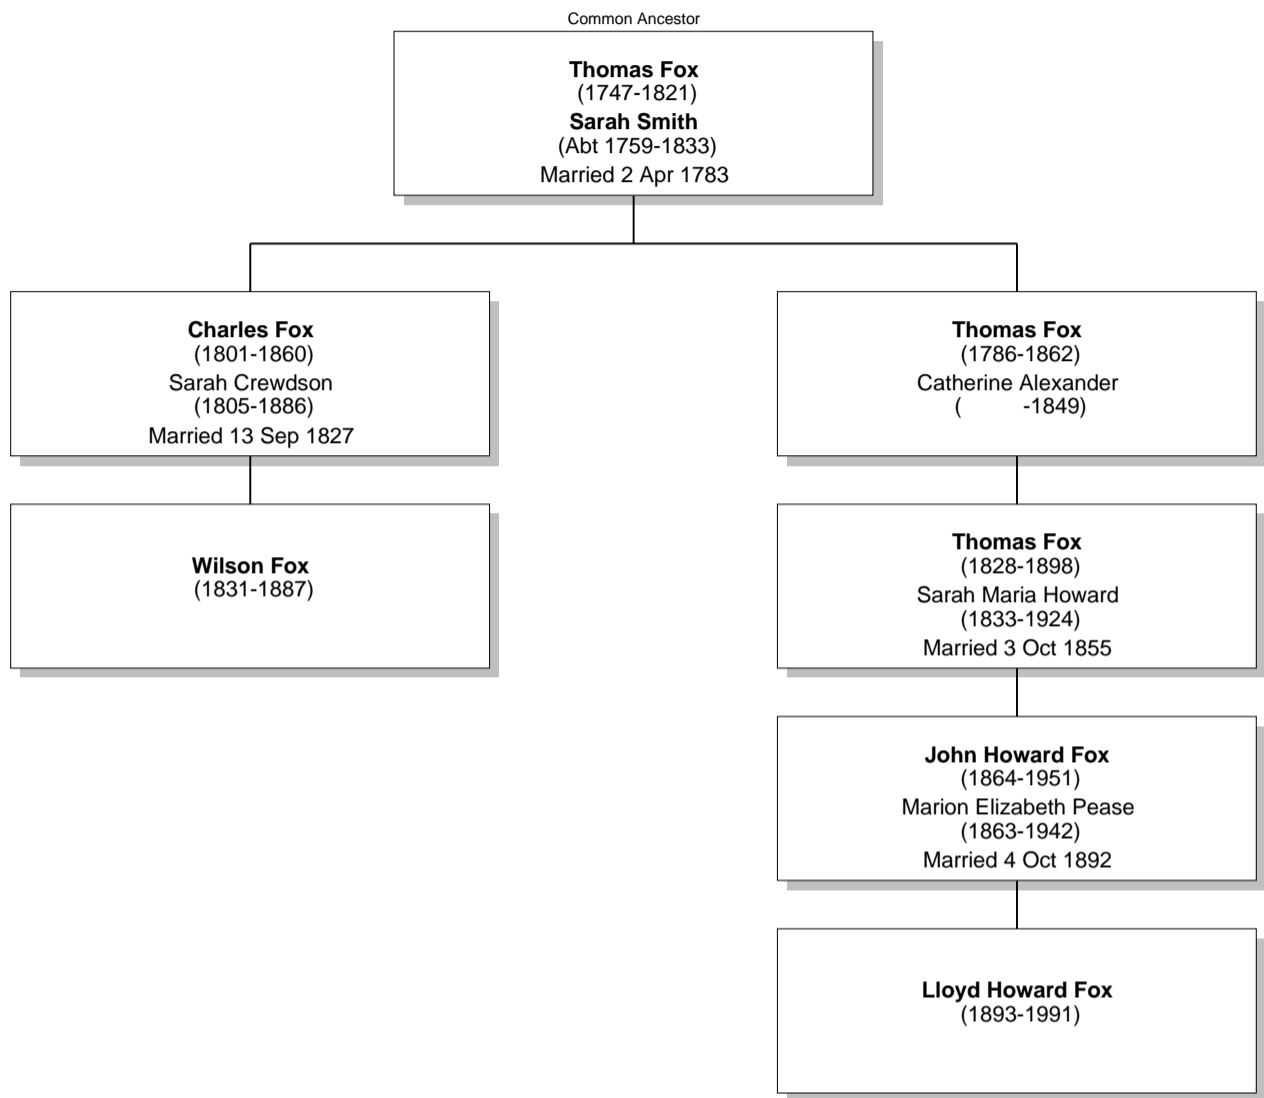

# Relationship Chart

Lloyd Howard Fox is the 1st cousin twice removed \* of Wilson Fox

# Relationship Chart

Lloyd Howard Fox is the 2nd cousin twice removed \* of Wilson Fox

# Relationship Chart

Lloyd Howard Fox is the 3rd cousin once removed \* of Wilson Fox

Common Ancestor

**Isaac Wilson**  
(1715-1785)  
**Rachel Wilson**  
(1720-1775)  
Married 18 Feb 1740

George Braithwaite  
(1746-1812)  
**Deborah Wilson**  
(1743-1821)  
Married 13 May 1767