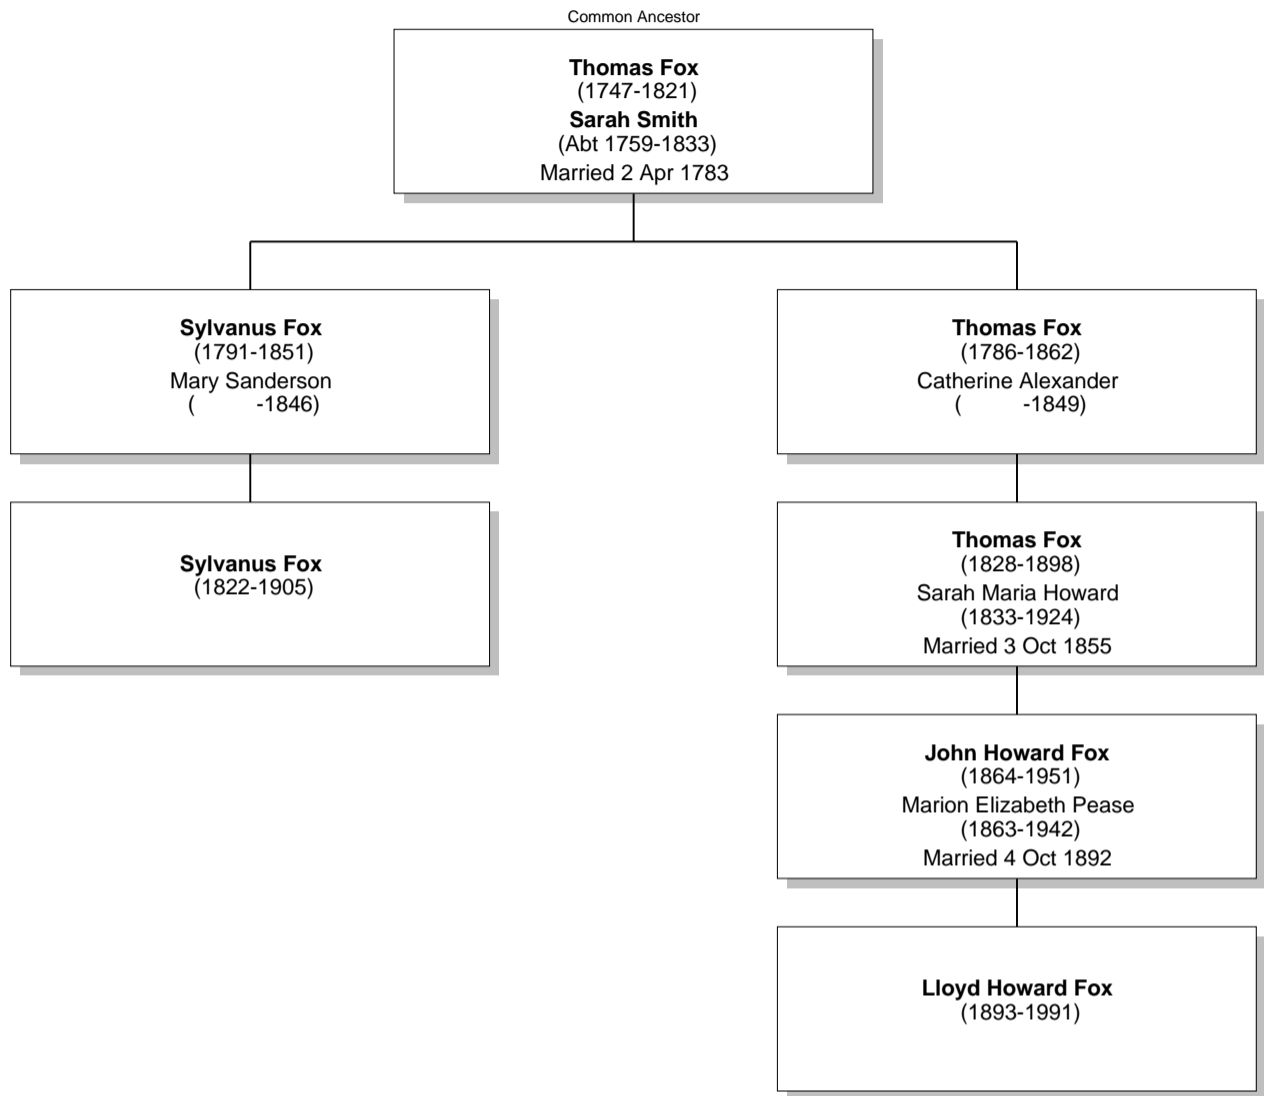

Relationship Chart

Lloyd Howard Fox is the 1st cousin twice removed * of Sylvanus Fox

Relationship Chart

Lloyd Howard Fox is the Half-18th cousin twice removed * of Sylvanus Fox

Relationship Chart

Relationship Chart

Lloyd Howard Fox
(1893-1991)