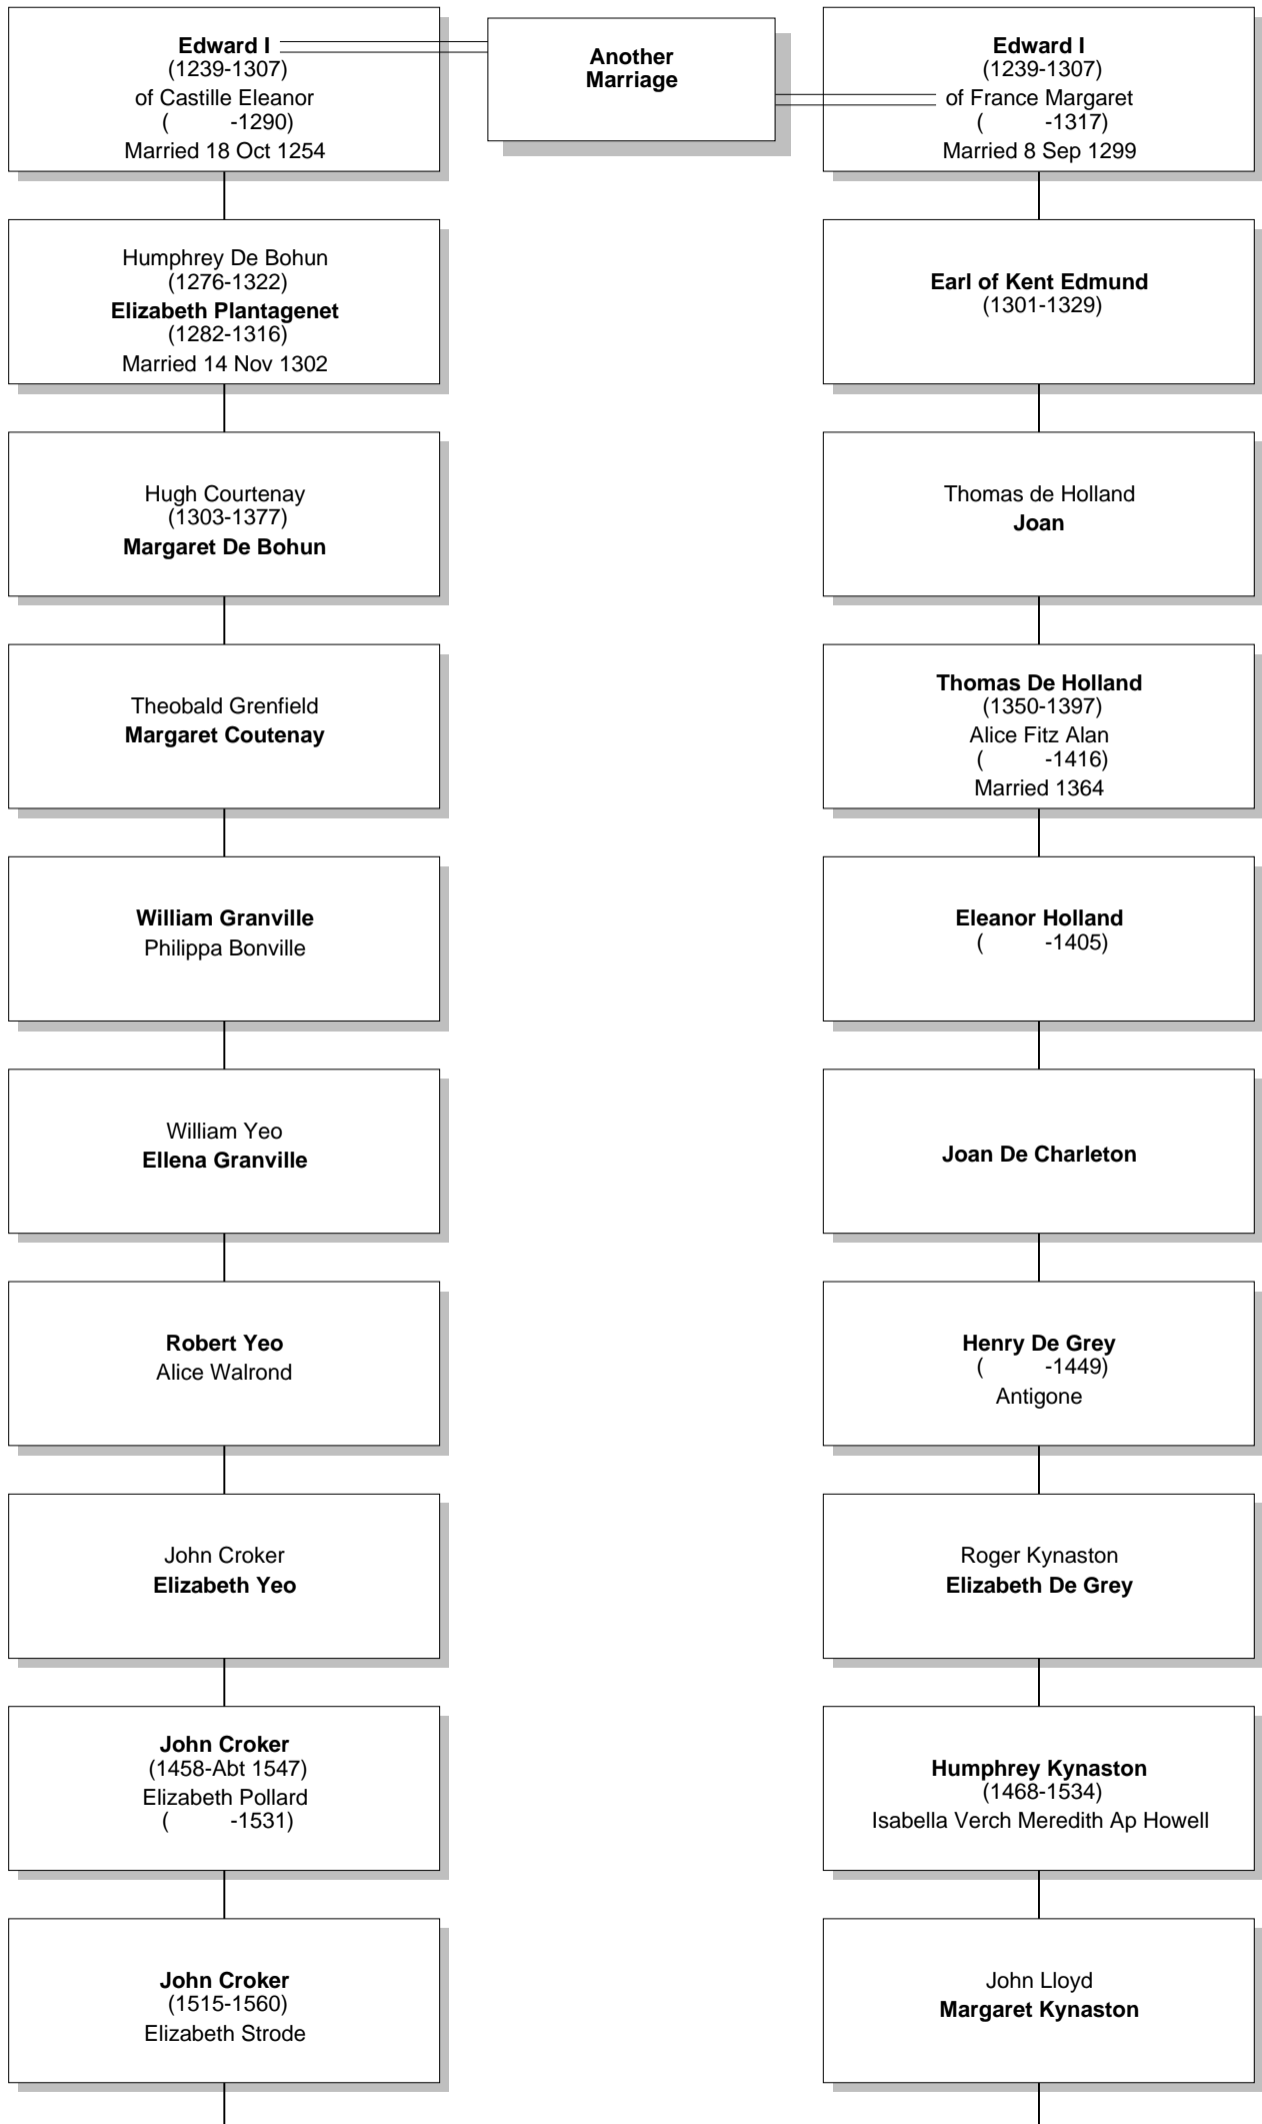

Relationship Chart

Lloyd Howard Fox is the 1st cousin twice removed * of Sylvanus Fox

Relationship Chart

Lloyd Howard Fox is the Half-18th cousin twice removed * of Sylvanus Fox

Relationship Chart

Relationship Chart

Lloyd Howard Fox
(1893-1991)