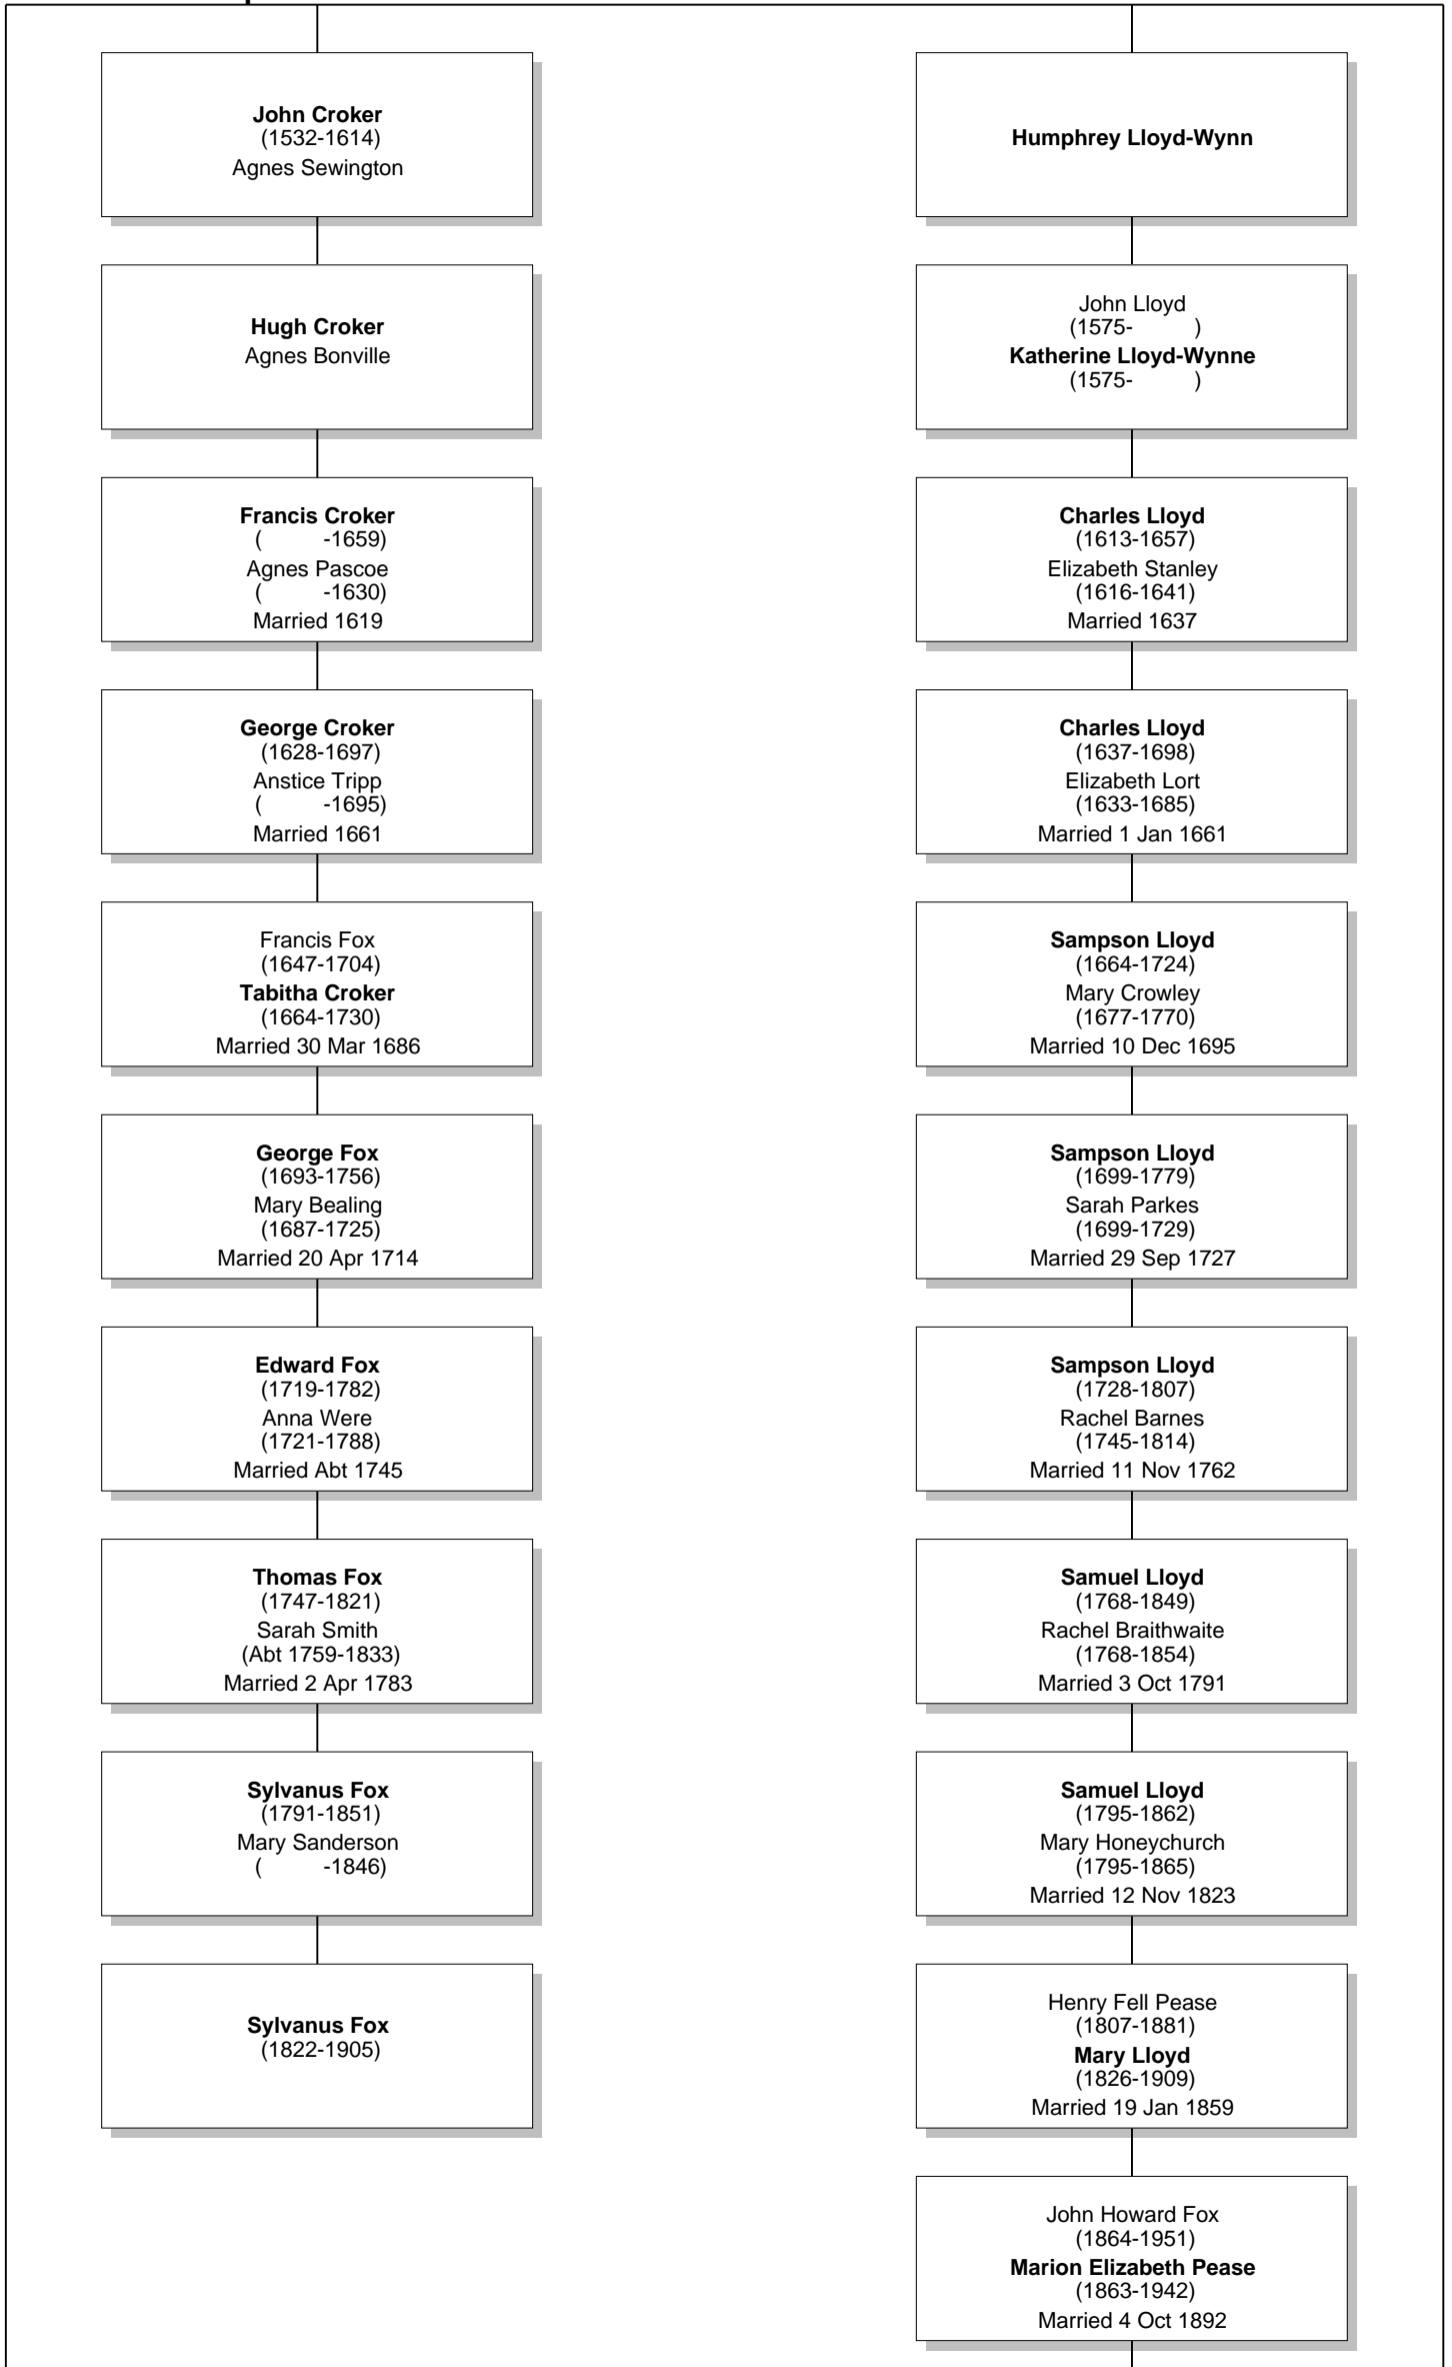

Relationship Chart

Lloyd Howard Fox is the 1st cousin twice removed * of Sylvanus Fox

Relationship Chart

Lloyd Howard Fox is the Half-18th cousin twice removed * of Sylvanus Fox

Relationship Chart

Relationship Chart

Lloyd Howard Fox
(1893-1991)