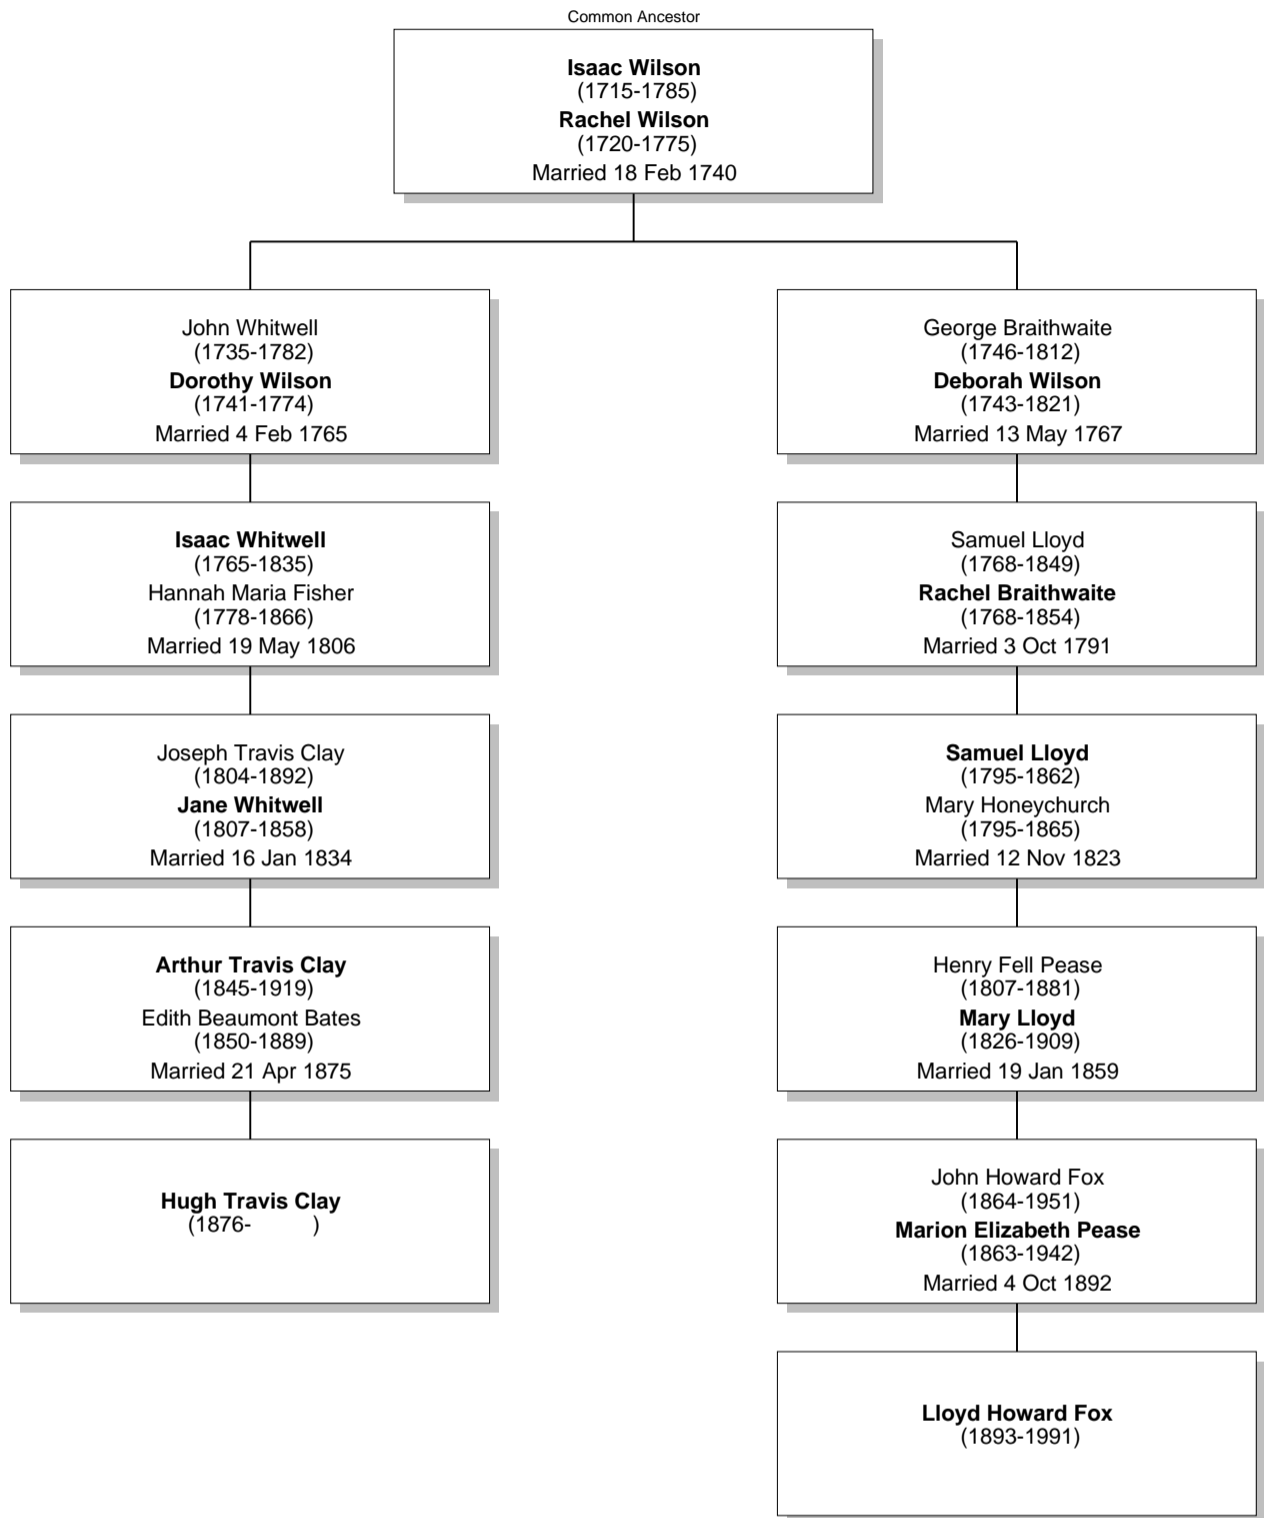

Arthur Travis Clay
(1845-1919)
Edith Beaumont Bates
(1850-1889)
Married 21 Apr 1875

John Howard Fox
(1864-1951)
Marion Elizabeth Pease
(1863-1942)
Married 4 Oct 1892

Hugh Travis Clay
(1876-)

Lloyd Howard Fox
(1893-1991)

Relationship Chart

Lloyd Howard Fox is the 4th cousin once removed * of Hugh Travis Clay

Relationship Chart

Lloyd Howard Fox is the 4th cousin once removed * of Hugh Travis Clay

Relationship Chart

Lloyd Howard Fox is the 6th cousin of Hugh Travis Clay