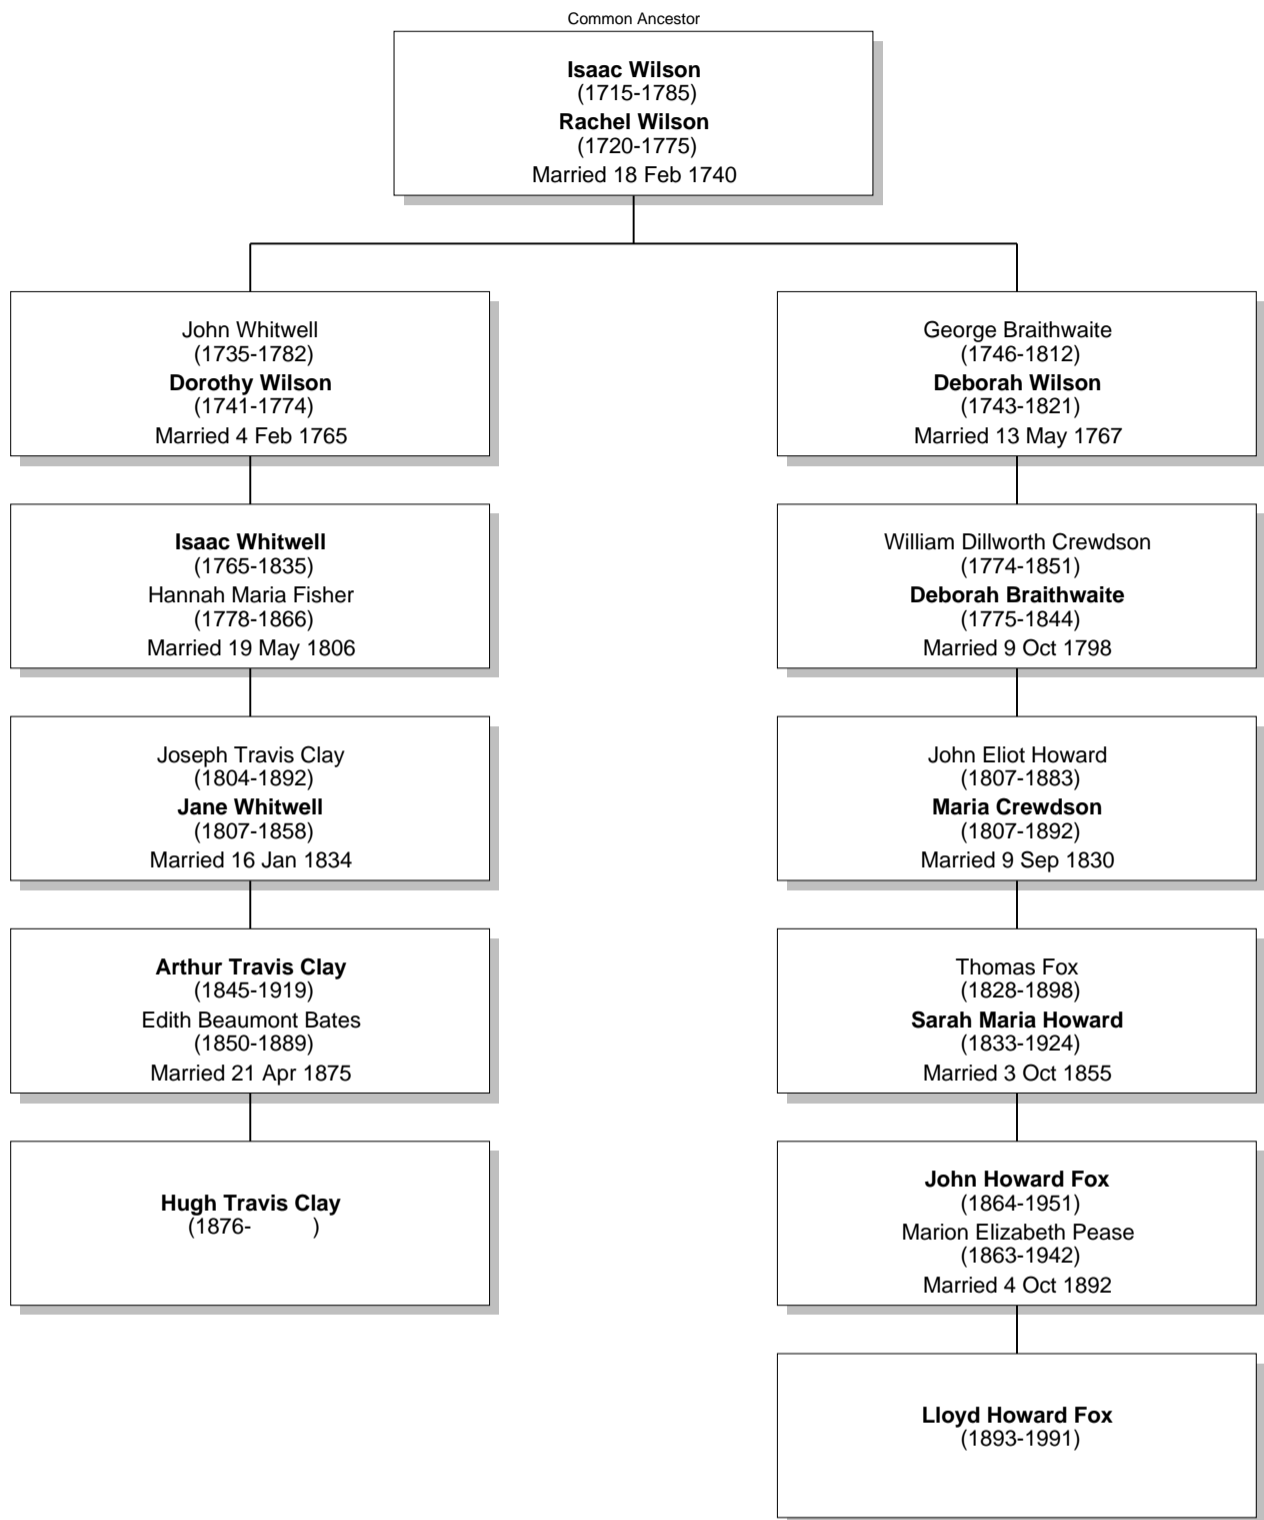

Arthur Travis Clay
(1845-1919)
Edith Beaumont Bates
(1850-1889)
Married 21 Apr 1875

John Howard Fox
(1864-1951)
Marion Elizabeth Pease
(1863-1942)
Married 4 Oct 1892

Hugh Travis Clay
(1876-)

Lloyd Howard Fox
(1893-1991)

Relationship Chart

Lloyd Howard Fox is the 4th cousin once removed * of Hugh Travis Clay

Relationship Chart

Lloyd Howard Fox is the 4th cousin once removed * of Hugh Travis Clay

Relationship Chart

Lloyd Howard Fox is the 6th cousin of Hugh Travis Clay