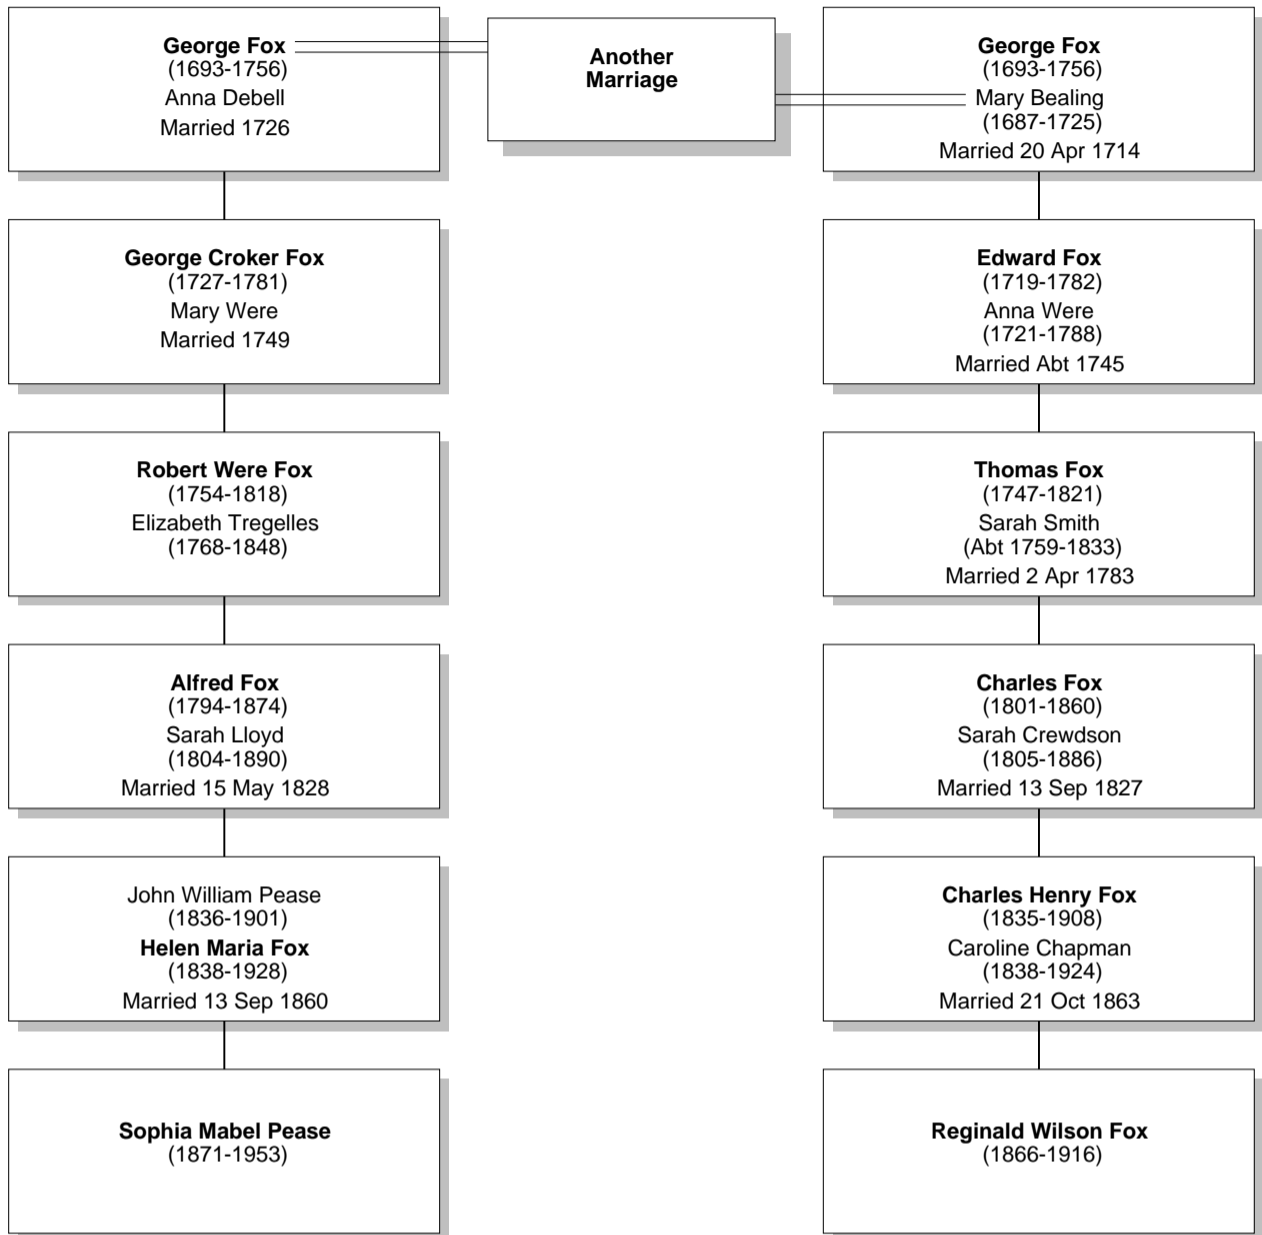

Relationship Chart

Reginald Wilson Fox is the Half-4th cousin of Sophia Mabel Pease