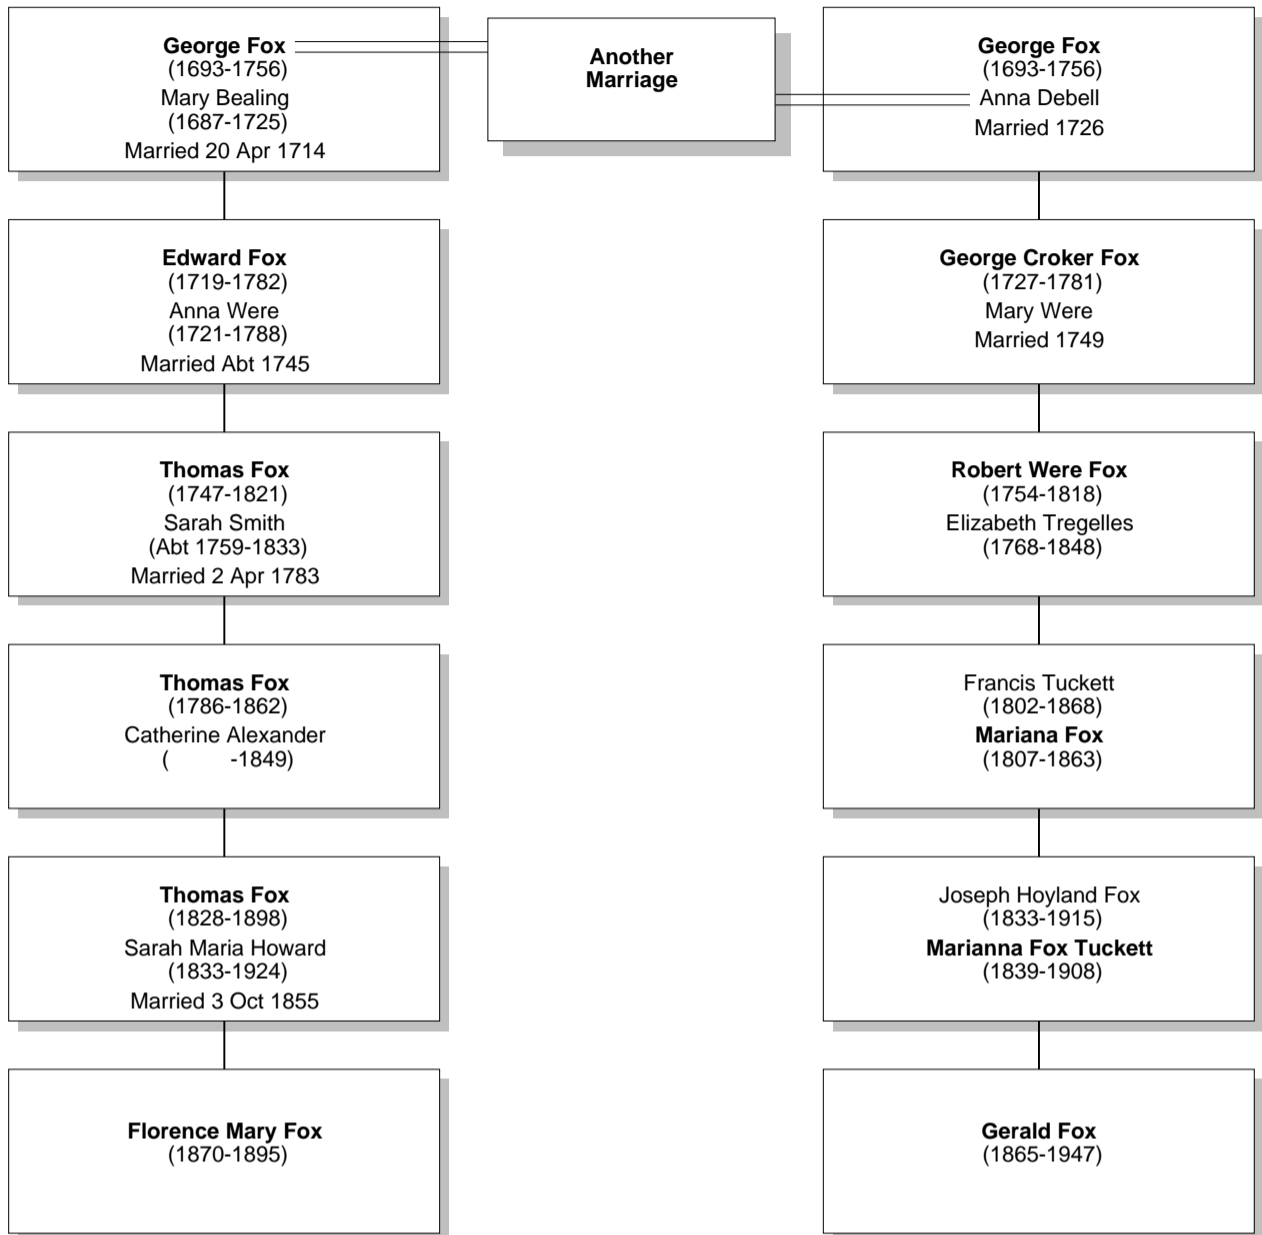

Relationship Chart

Gerald Fox is the 2nd cousin of Florence Mary Fox

Relationship Chart

Gerald Fox is the 4th cousin of Florence Mary Fox

Common Ancestor

Relationship Chart

Gerald Fox is the Half-4th cousin of Florence Mary Fox

Relationship Chart

Gerald Fox is the 5th cousin of Florence Mary Fox