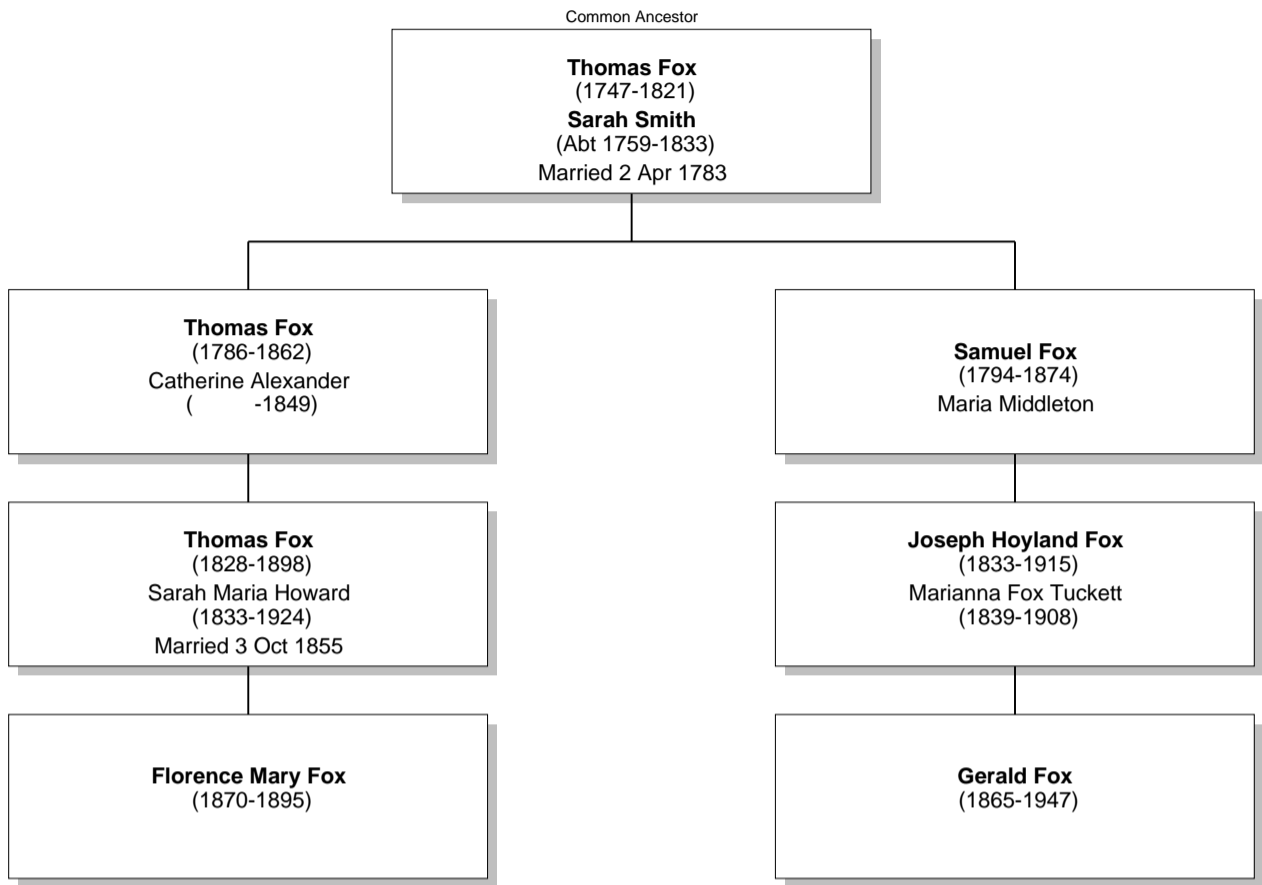

Relationship Chart

Gerald Fox is the 2nd cousin of Florence Mary Fox

Relationship Chart

Gerald Fox is the 4th cousin of Florence Mary Fox

Common Ancestor

Relationship Chart

Gerald Fox is the Half-4th cousin of Florence Mary Fox

Relationship Chart

Gerald Fox is the 5th cousin of Florence Mary Fox