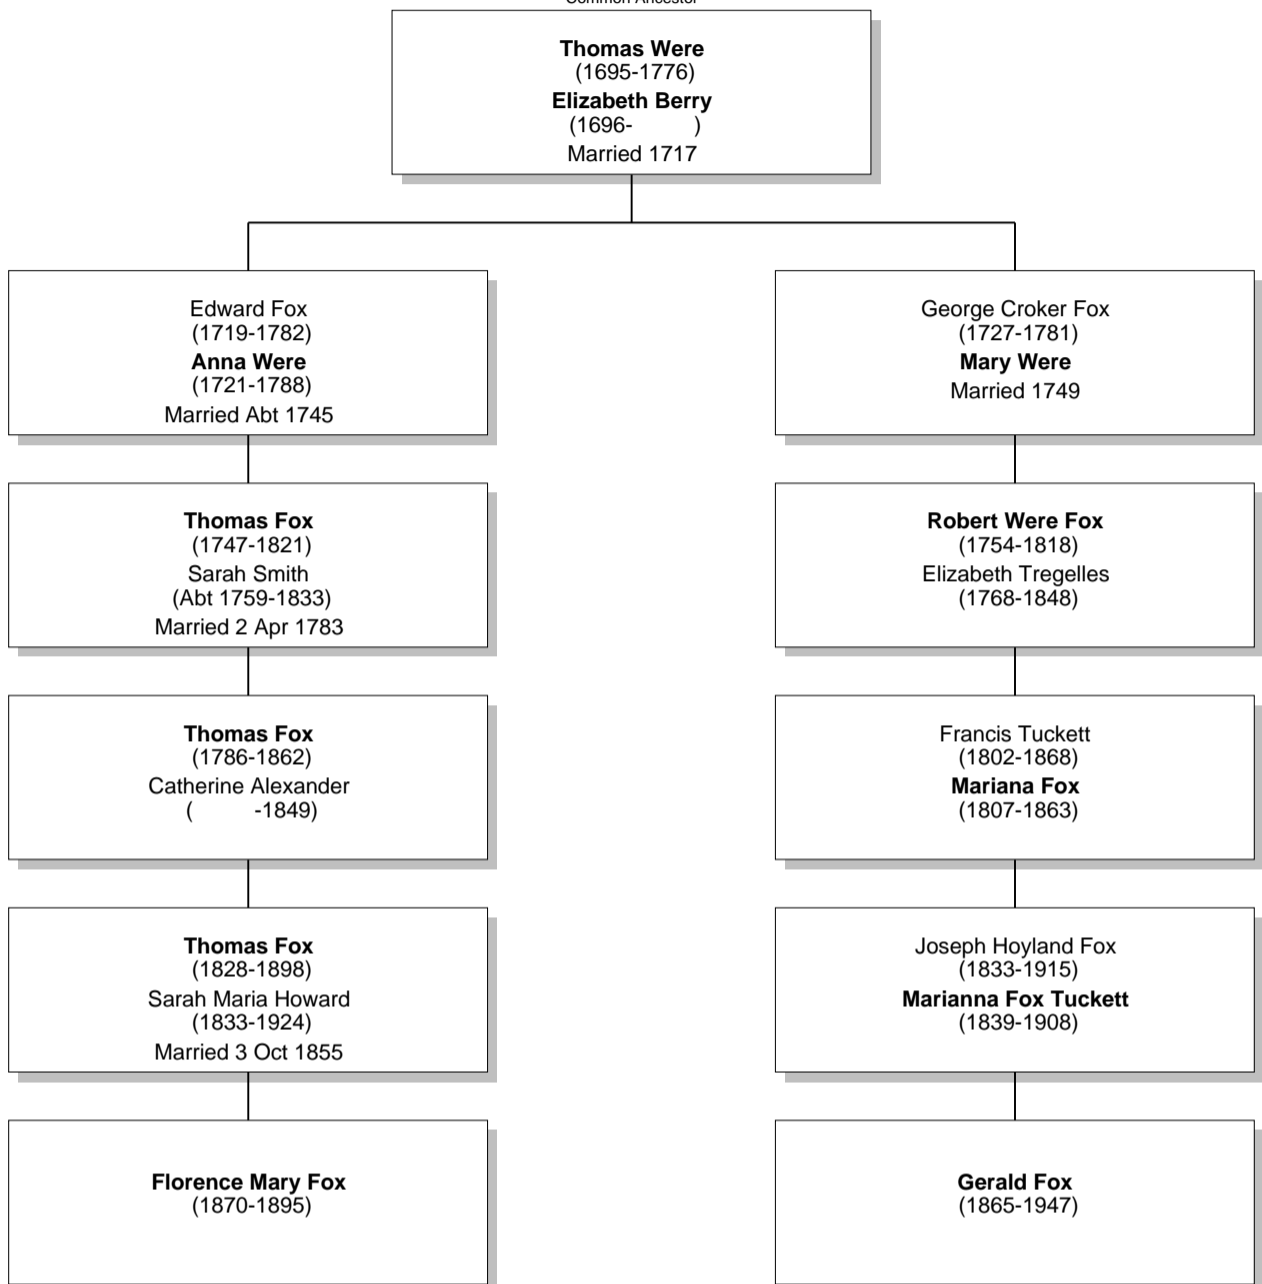

Relationship Chart

Gerald Fox is the 2nd cousin of Florence Mary Fox

Relationship Chart

Gerald Fox is the 4th cousin of Florence Mary Fox

Common Ancestor

Relationship Chart

Gerald Fox is the Half-4th cousin of Florence Mary Fox

Relationship Chart

Gerald Fox is the 5th cousin of Florence Mary Fox