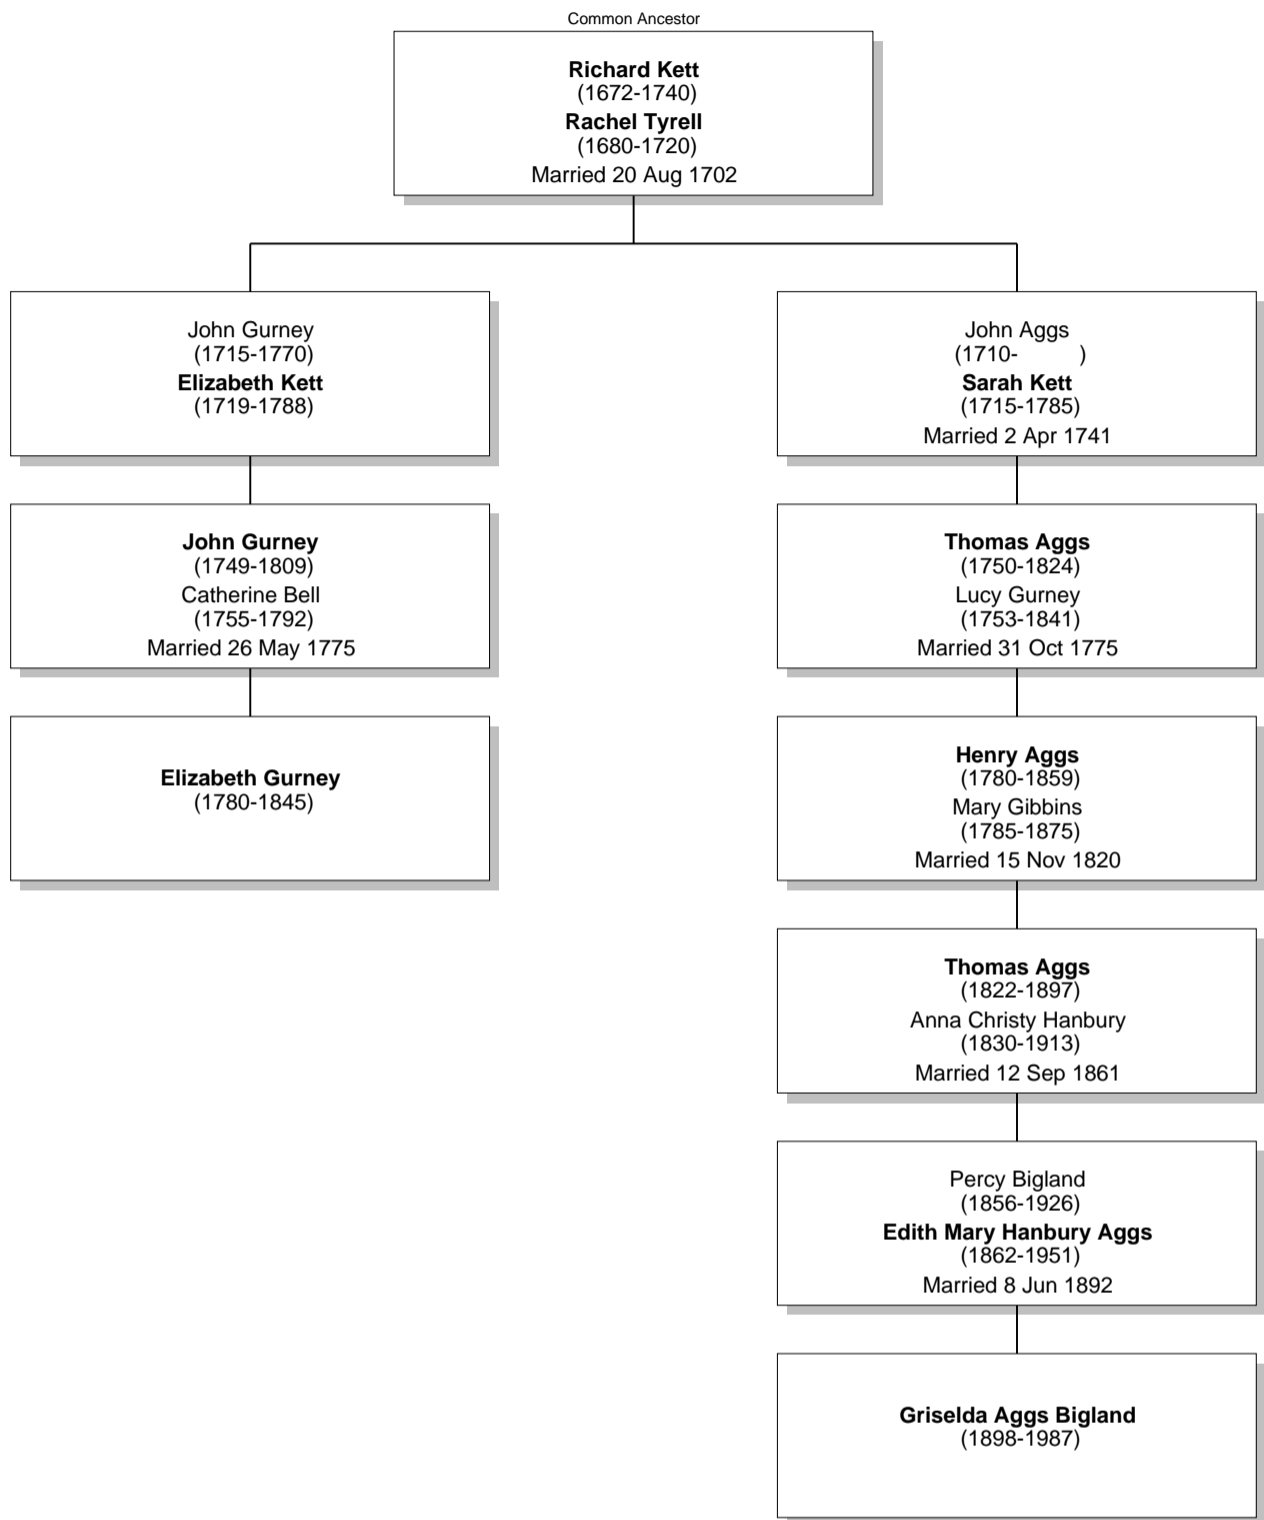

Relationship Chart

Griselda Aggs Bigland is the 1st cousin 3 times removed * of Elizabeth Gurney

Relationship Chart

Griselda Aggs Bigland is the 2nd cousin 3 times removed * of Elizabeth Gurney

Relationship Chart

Griselda Aggs Bigland is the 3rd cousin 3 times removed * of Elizabeth Gurney

Common Ancestor