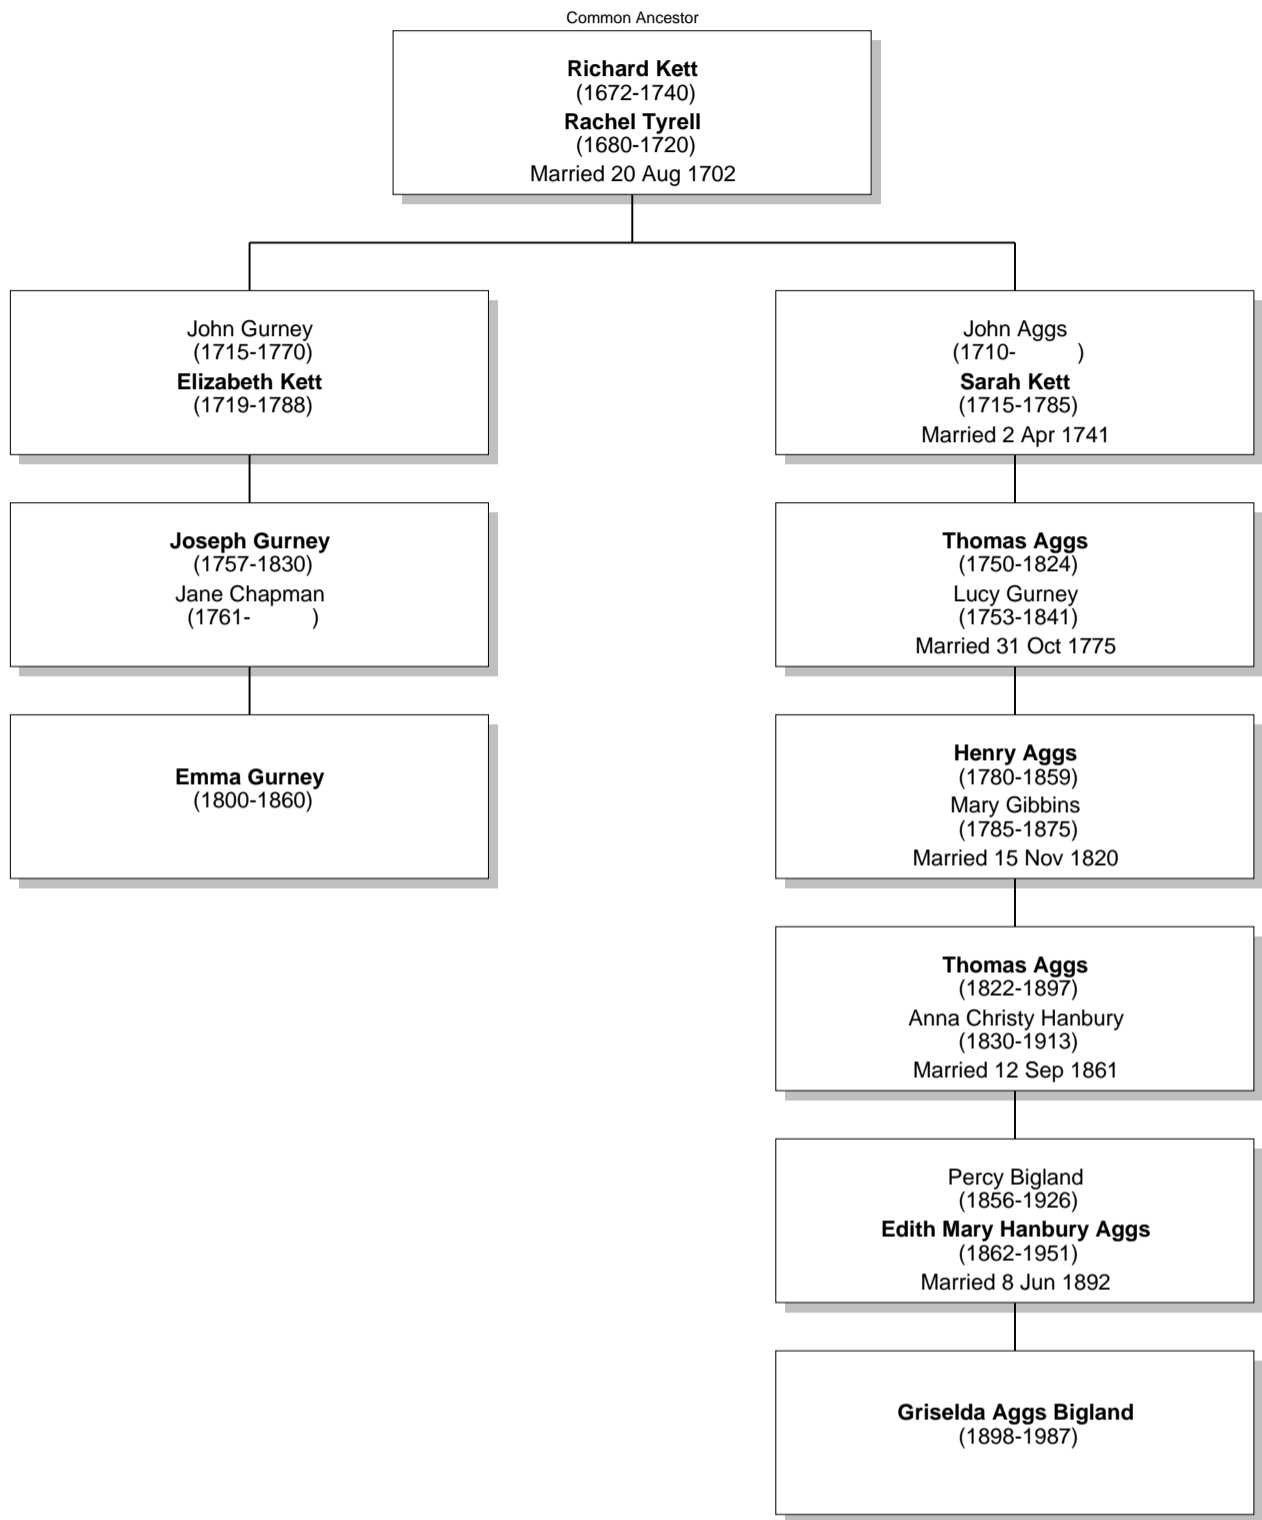

Relationship Chart

Griselda Aggs Bigland is the 2nd cousin 3 times removed * of Emma Gurney

Relationship Chart

Griselda Aggs Bigland is the 3rd cousin 3 times removed * of Emma Gurney

Common Ancestor

Relationship Chart

Griselda Aggs Bigland [661]: Emma Gurney [380]'s husband's grandnephew's wife