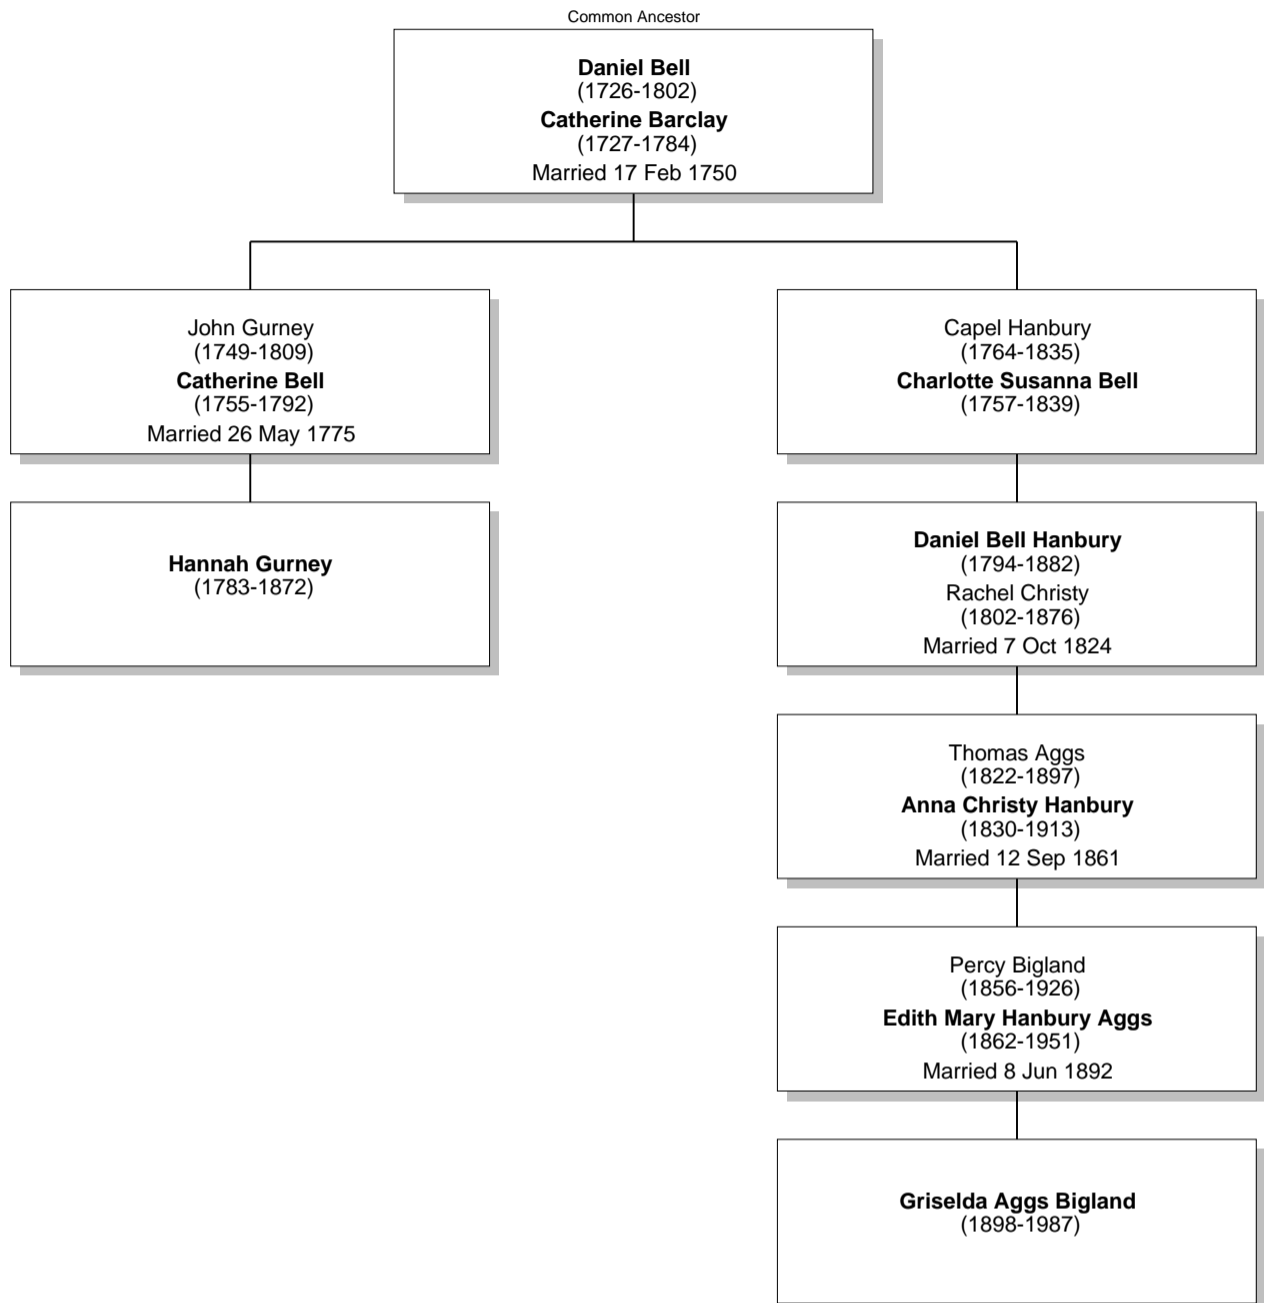

Relationship Chart

Griselda Aggs Bigland is the 1st cousin 3 times removed * of Hannah Gurney

Relationship Chart

Griselda Aggs Bigland is the 2nd cousin 3 times removed * of Hannah Gurney

Relationship Chart

Griselda Aggs Bigland is the 3rd cousin 3 times removed * of Hannah Gurney