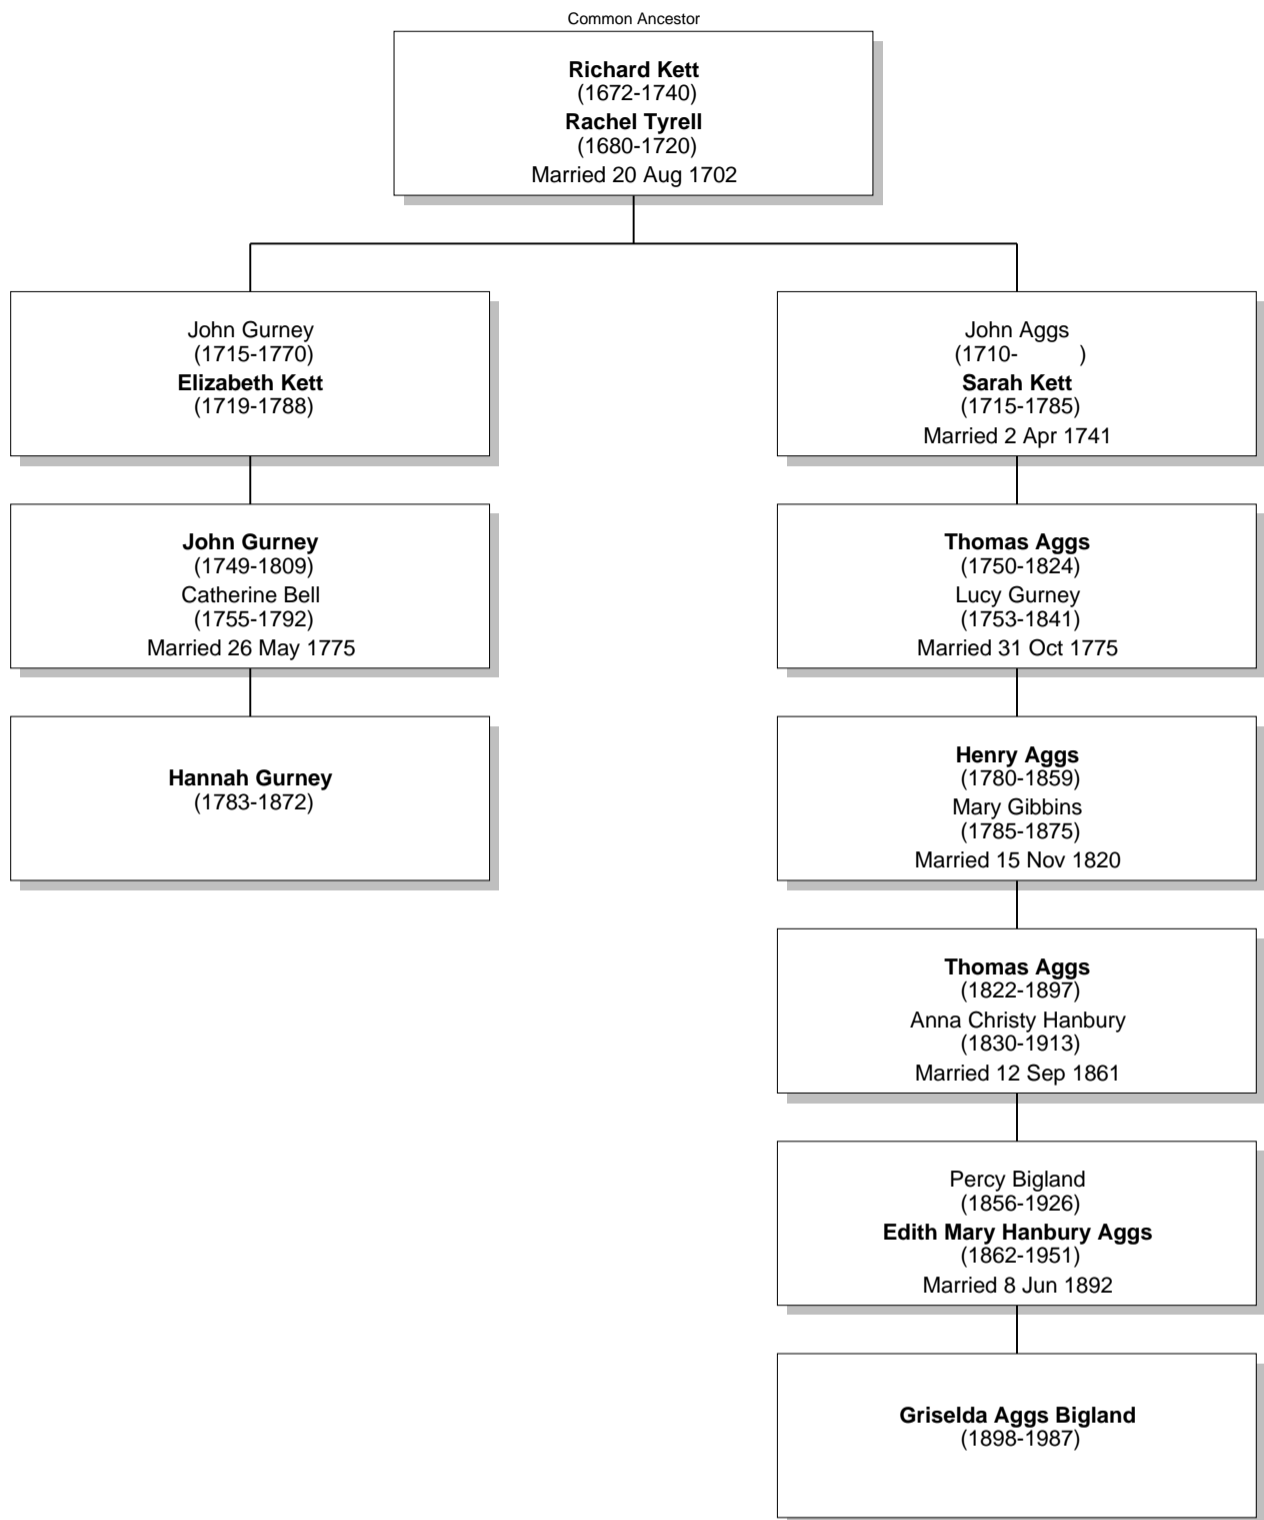

Relationship Chart

Griselda Aggs Bigland is the 1st cousin 3 times removed * of Hannah Gurney

Relationship Chart

Griselda Aggs Bigland is the 2nd cousin 3 times removed * of Hannah Gurney

Relationship Chart

Griselda Aggs Bigland is the 3rd cousin 3 times removed * of Hannah Gurney