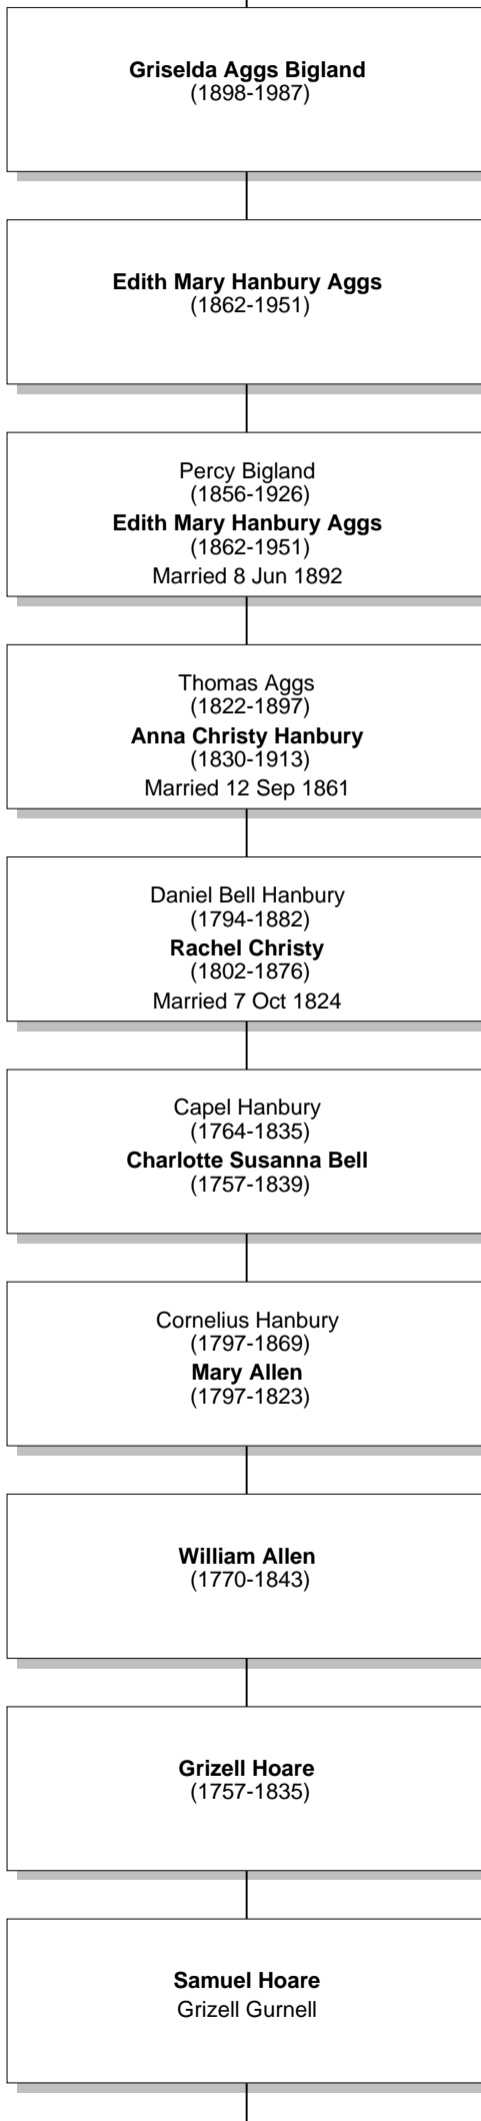

Relationship Chart

Griselda Aggs Bigland [661]: Johnathan Hoare [4946]'s sister's husband's wife's 2nd great-grandniece

Griselda Aggs Bigland
(1898-1987)

Percy Bigland
(1856-1926)
Edith Mary Hanbury Aggs
(1862-1951)
Married 8 Jun 1892

Thomas Aggs
(1822-1897)
Anna Christy Hanbury
(1830-1913)
Married 12 Sep 1861

Daniel Bell Hanbury
(1794-1882)
Rachel Christy
(1802-1876)
Married 7 Oct 1824

Capel Hanbury
(1764-1835)
Charlotte Susanna Bell
(1757-1839)

Capel Hanbury
(1769-)
Mary Lunn
(-1793)
Married 1750

William Allen
(1770-1843)
Charlotte Hanbury
(1762-1816)
Married 1806

William Allen
(1770-1843)
Grizell Hoare
(1757-1835)

Grizell Hoare
(1757-1835)

Samuel Hoare
Grizell Gurnell

Relationship Chart

Johnathan Hoare
(1752-1819)

Relationship Chart

Griselda Aggs Bigland [661]: Johnathan Hoare [4946]'s sister's husband's daughter's husband's great-grandniece

Relationship Chart

Johnathan Hoare
(1752-1819)