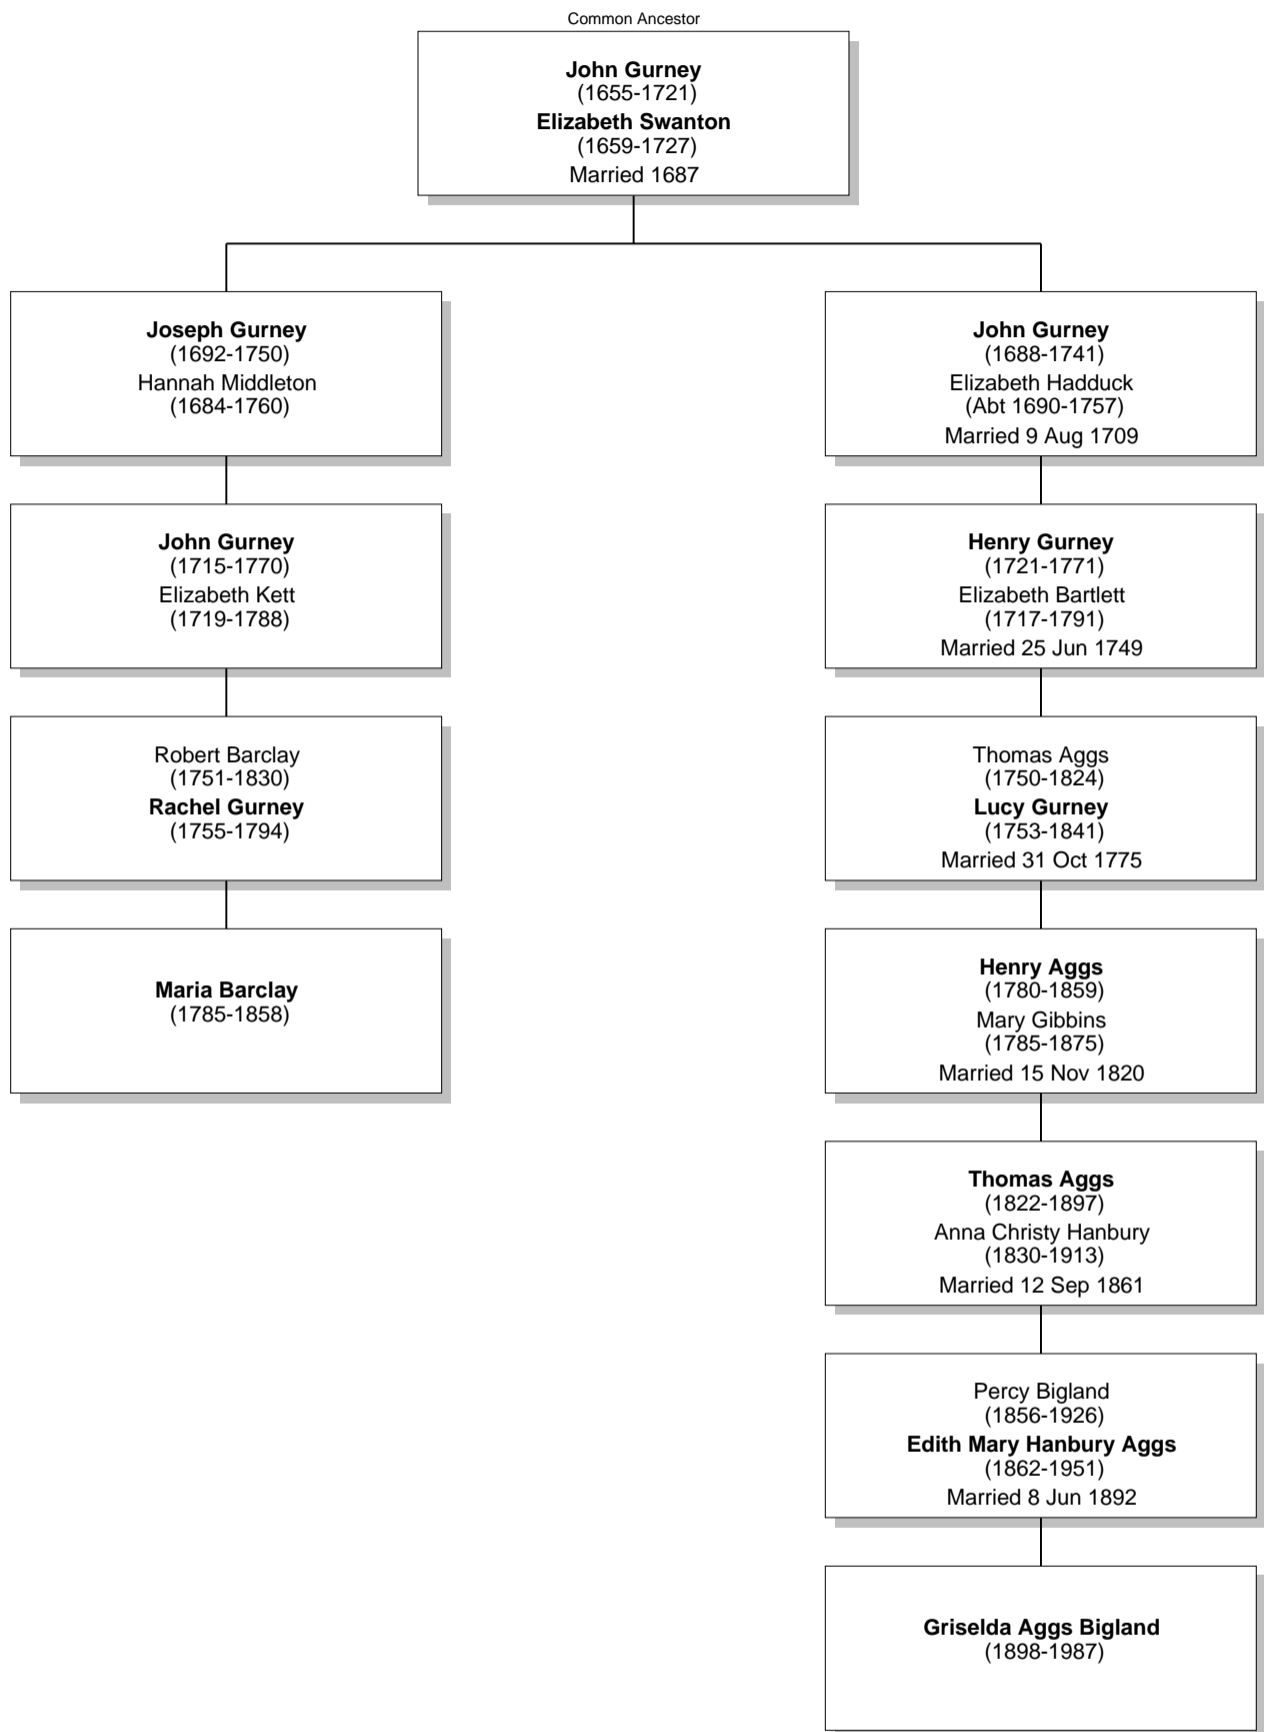

Relationship Chart

Griselda Aggs Bigland is the 2nd cousin 3 times removed * of Maria Barclay

Relationship Chart

Griselda Aggs Bigland is the Half-2nd cousin 3 times removed * of Maria Barclay

Relationship Chart

Griselda Aggs Bigland is the 3rd cousin 3 times removed * of Maria Barclay

Relationship Chart

Griselda Aggs Bigland [661]: Maria Barclay [683]'s husband's sister's husband's great-grandniece