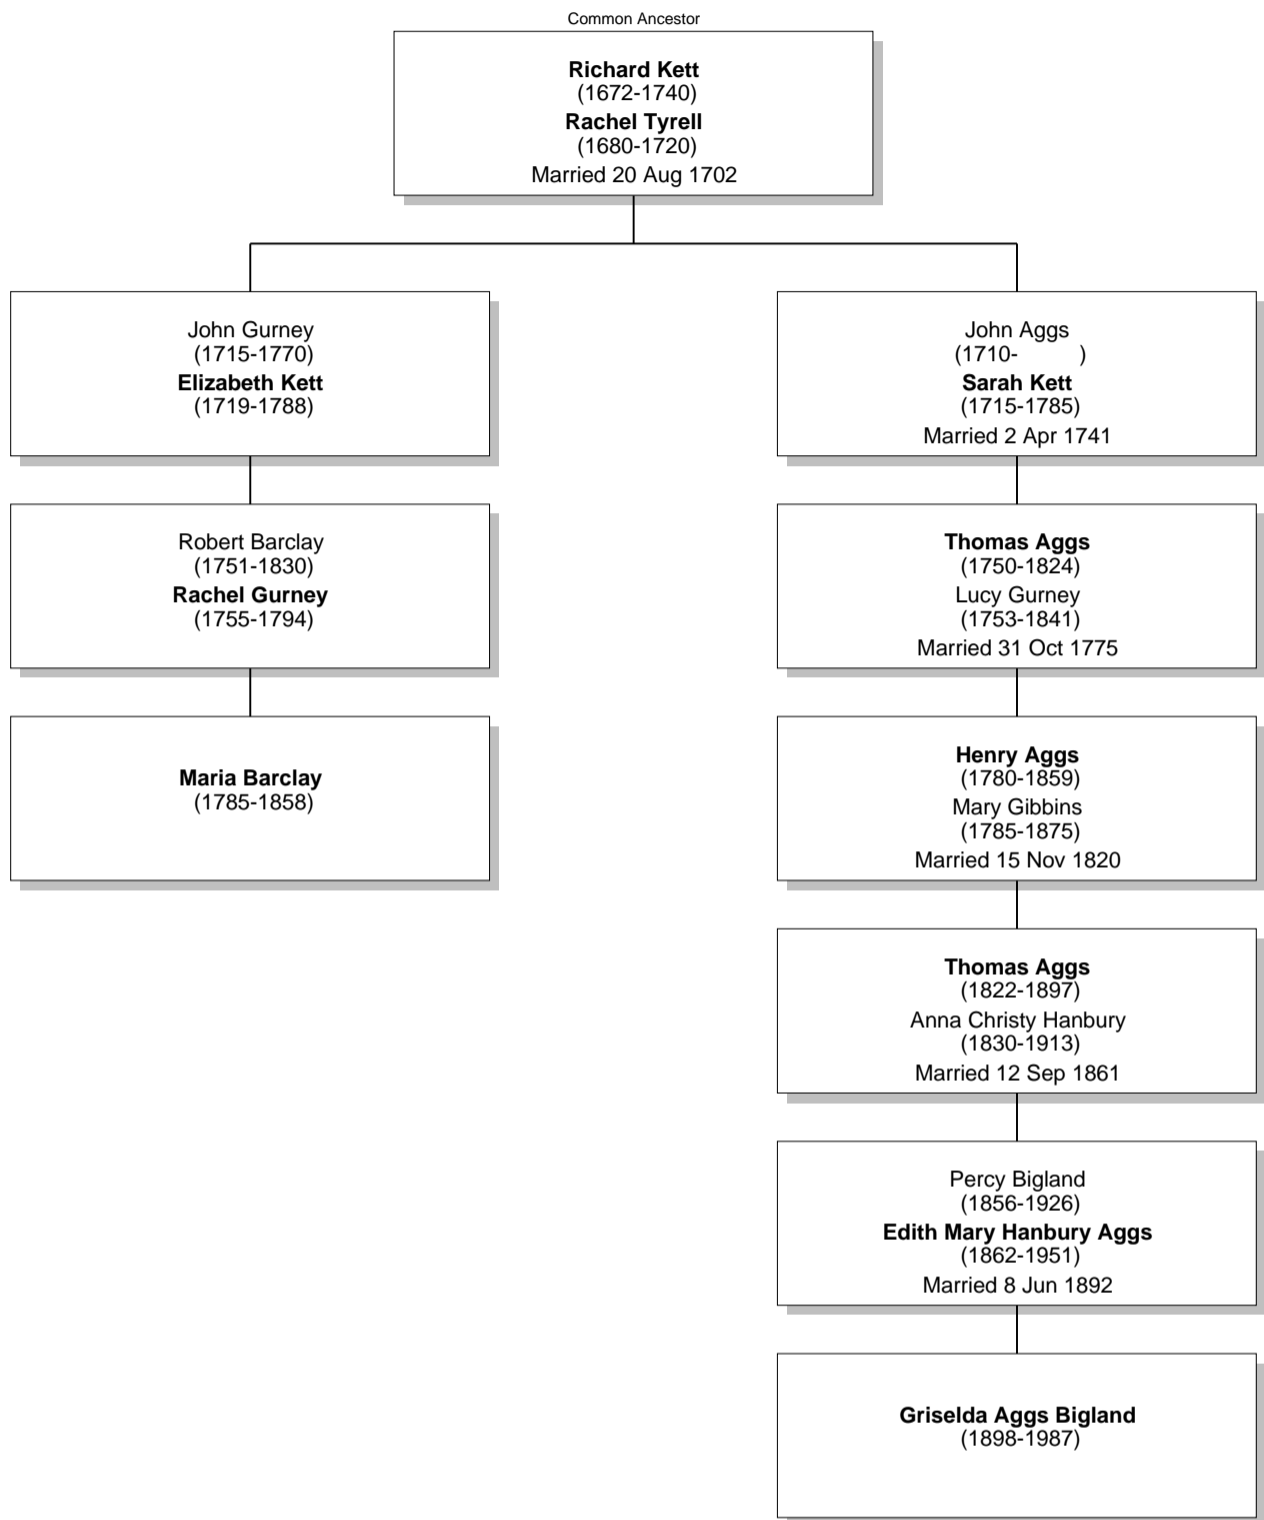

Relationship Chart

Griselda Aggs Bigland is the 2nd cousin 3 times removed * of Maria Barclay

Relationship Chart

Griselda Aggs Bigland is the Half-2nd cousin 3 times removed * of Maria Barclay

Relationship Chart

Griselda Aggs Bigland is the 3rd cousin 3 times removed * of Maria Barclay

Relationship Chart

Griselda Aggs Bigland [661]: Maria Barclay [683]'s husband's sister's husband's great-grandniece