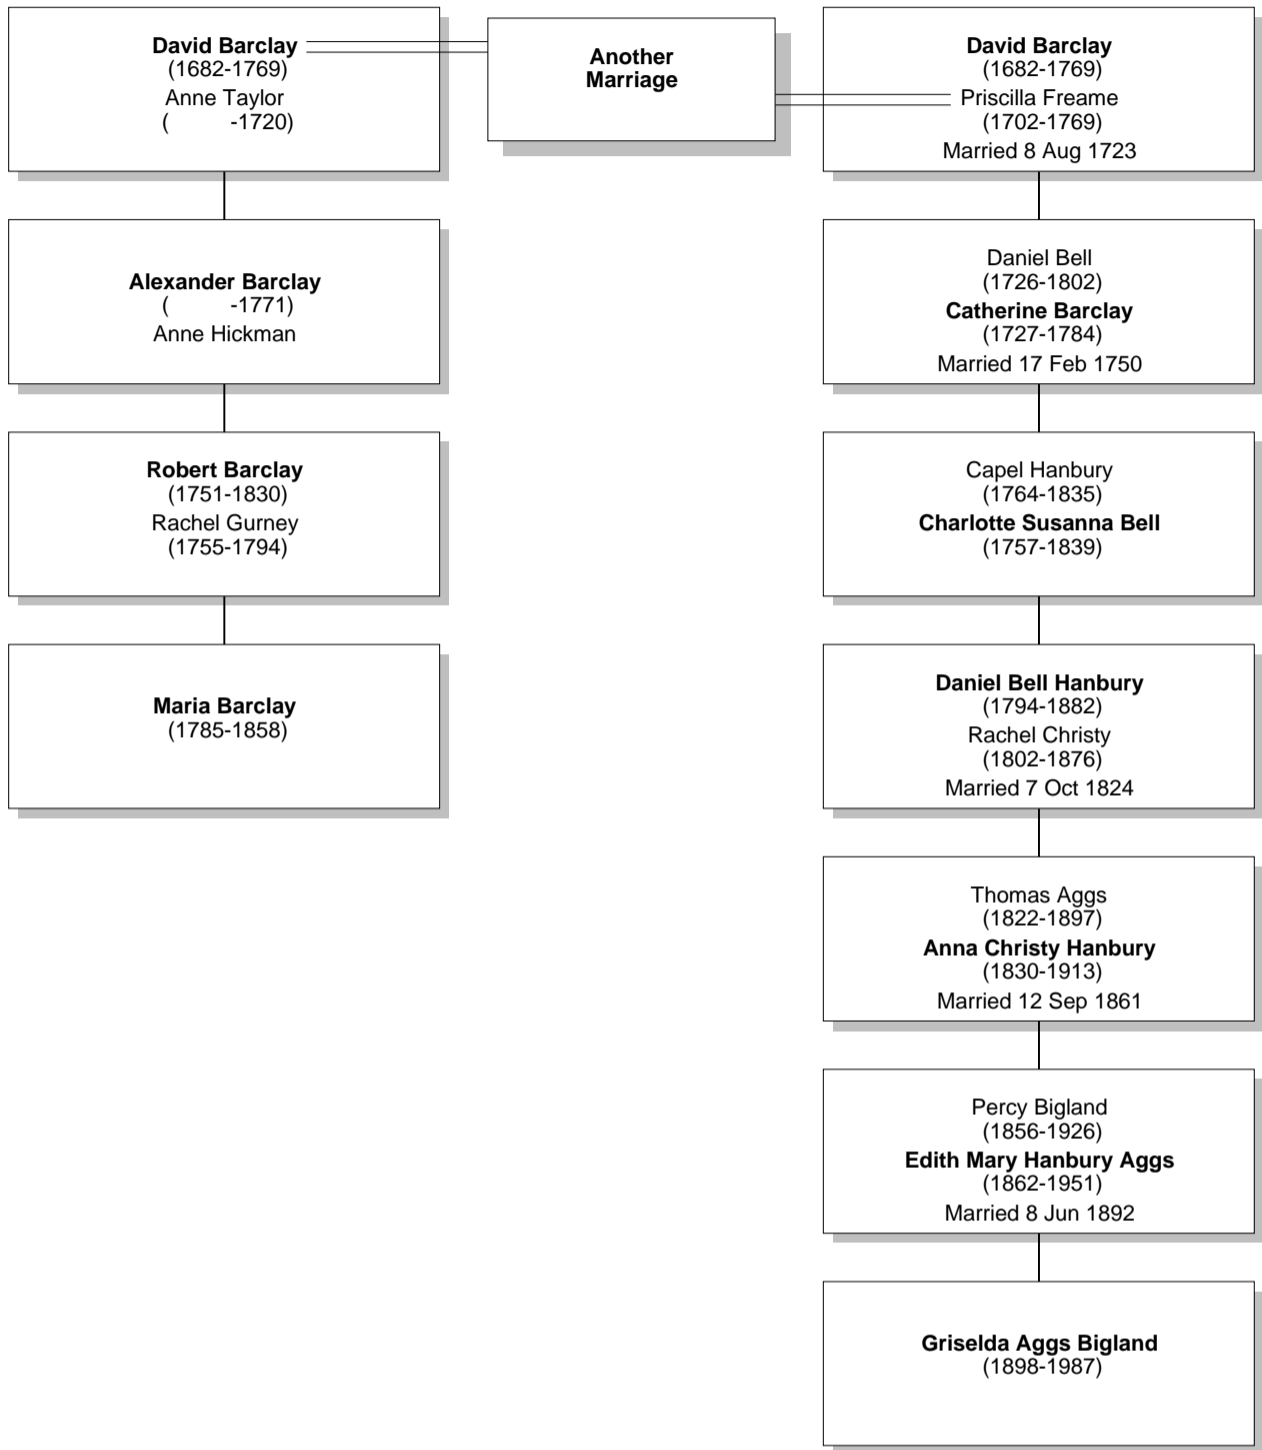

Relationship Chart

Griselda Aggs Bigland is the 2nd cousin 3 times removed * of Maria Barclay

Relationship Chart

Griselda Aggs Bigland is the Half-2nd cousin 3 times removed * of Maria Barclay

Relationship Chart

Griselda Aggs Bigland is the 3rd cousin 3 times removed * of Maria Barclay

Relationship Chart

Griselda Aggs Bigland [661]: Maria Barclay [683]'s husband's sister's husband's great-grandniece