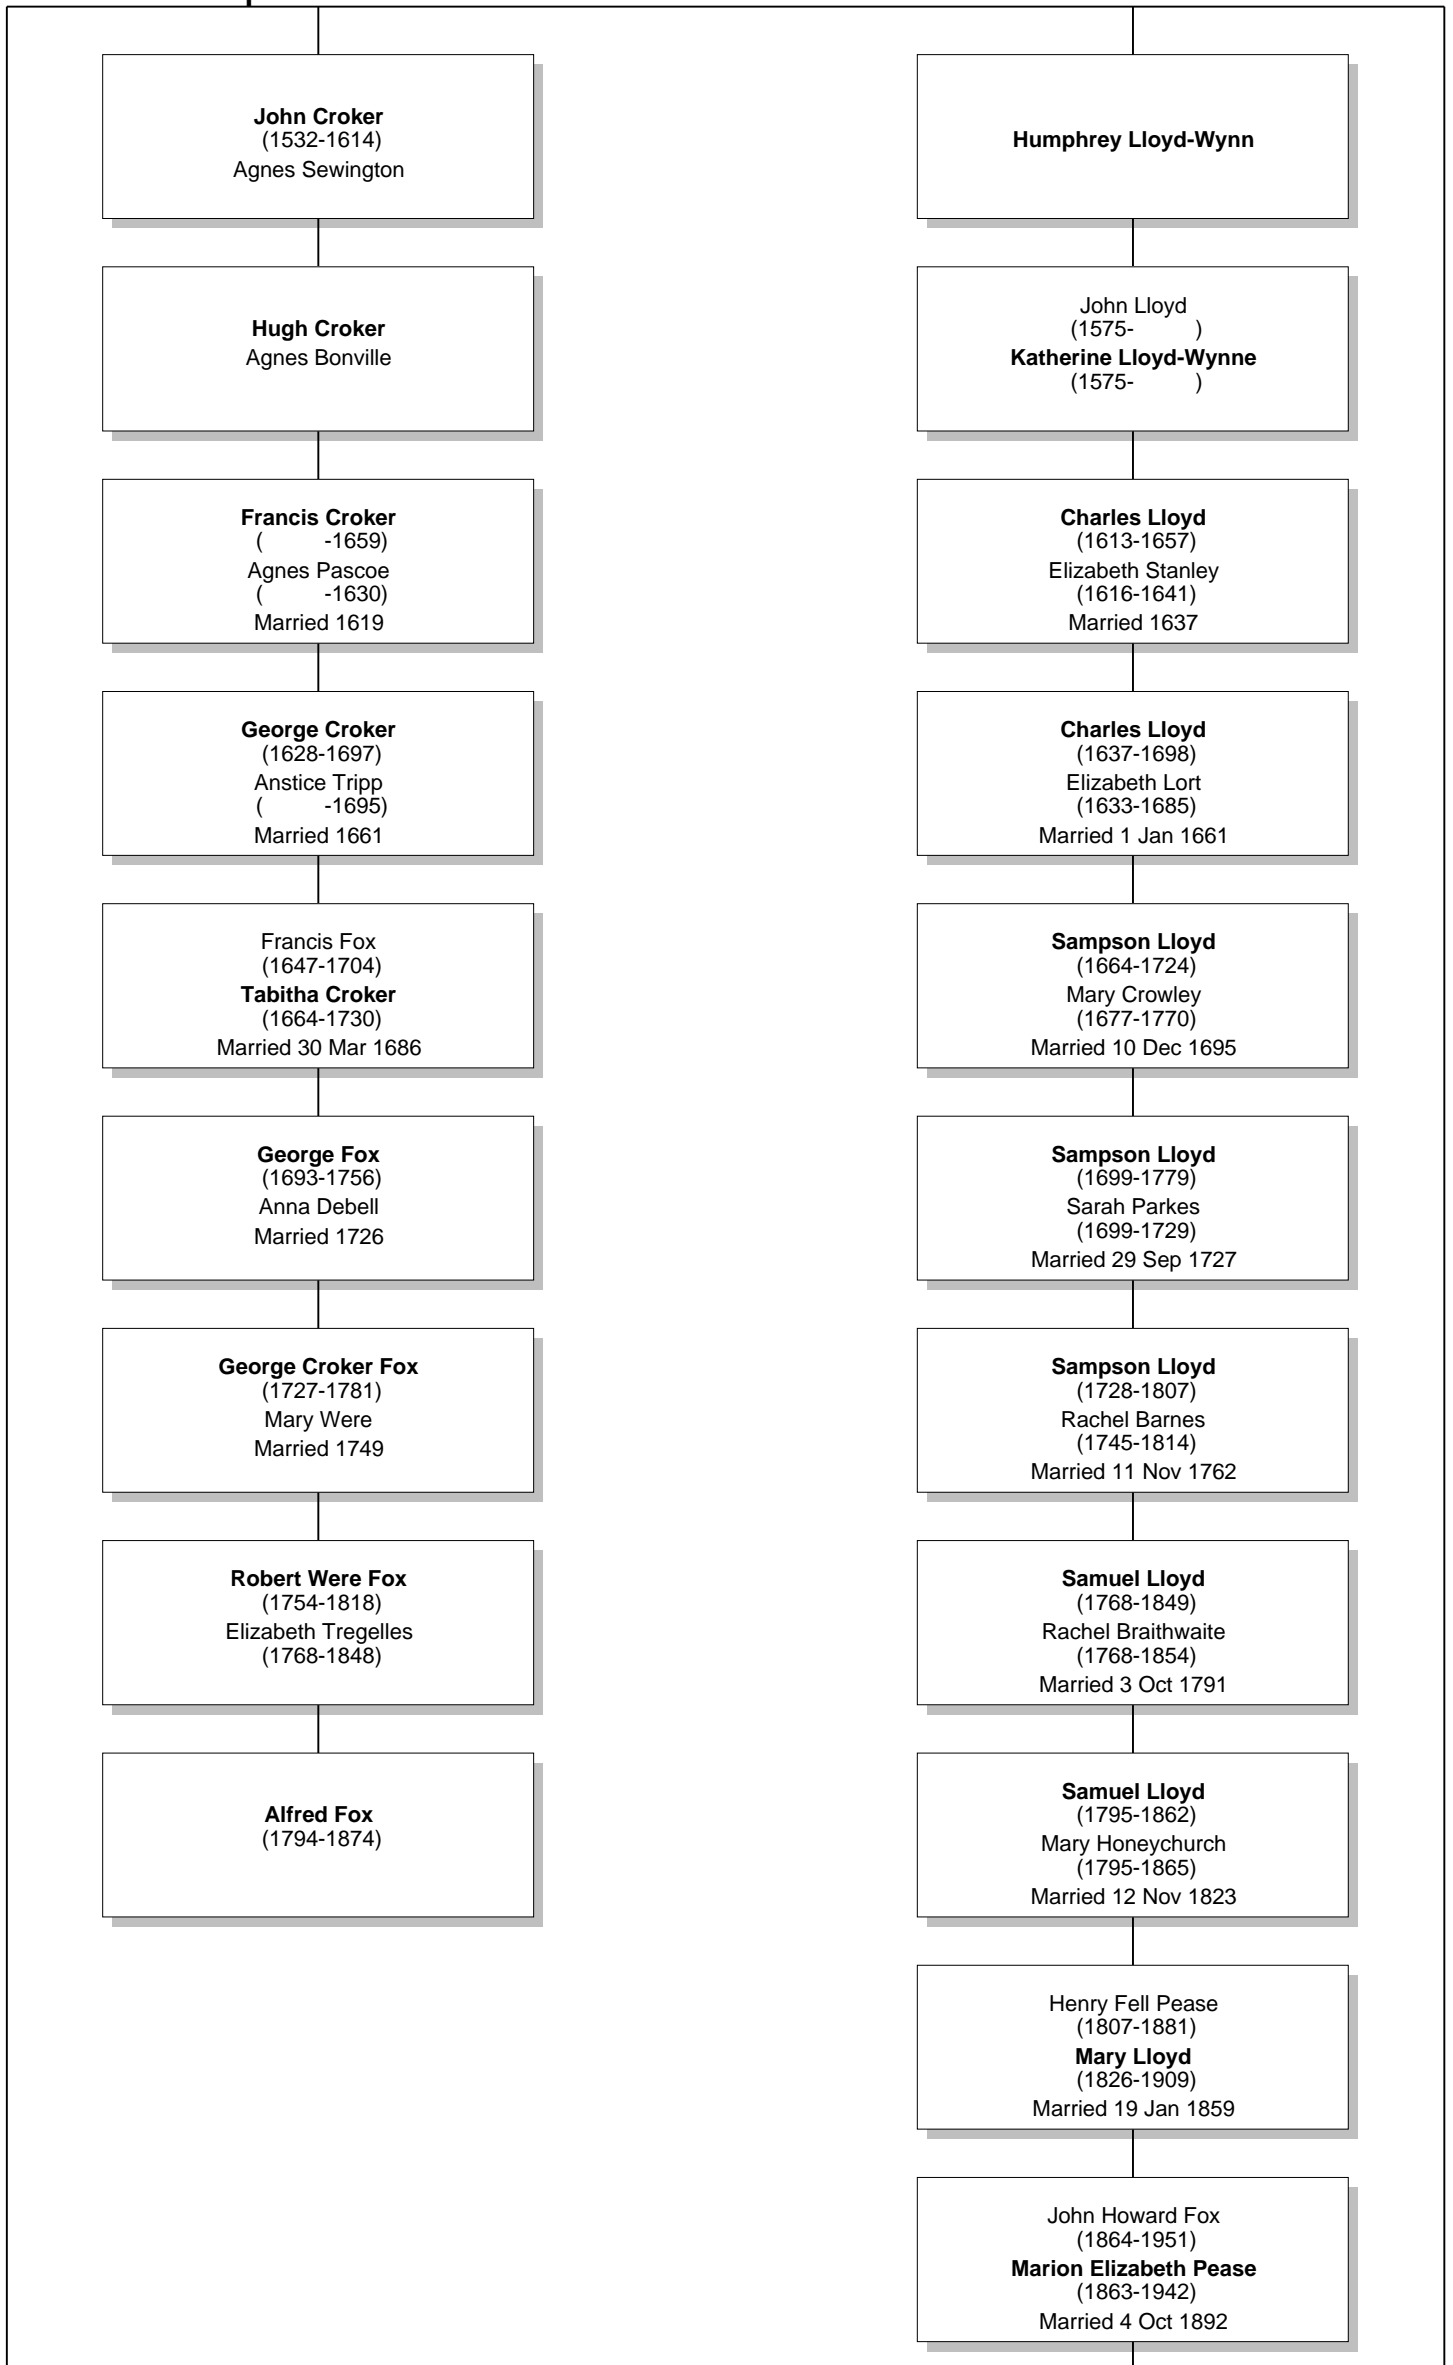

Relationship Chart

Lloyd Howard Fox is the 2nd cousin 3 times removed * of Alfred Fox

Relationship Chart

Lloyd Howard Fox is the Half-2nd cousin 3 times removed * of Alfred Fox

Relationship Chart

Lloyd Howard Fox is the Half-17th cousin 3 times removed * of Alfred Fox

Relationship Chart

Relationship Chart

Lloyd Howard Fox
(1893-1991)