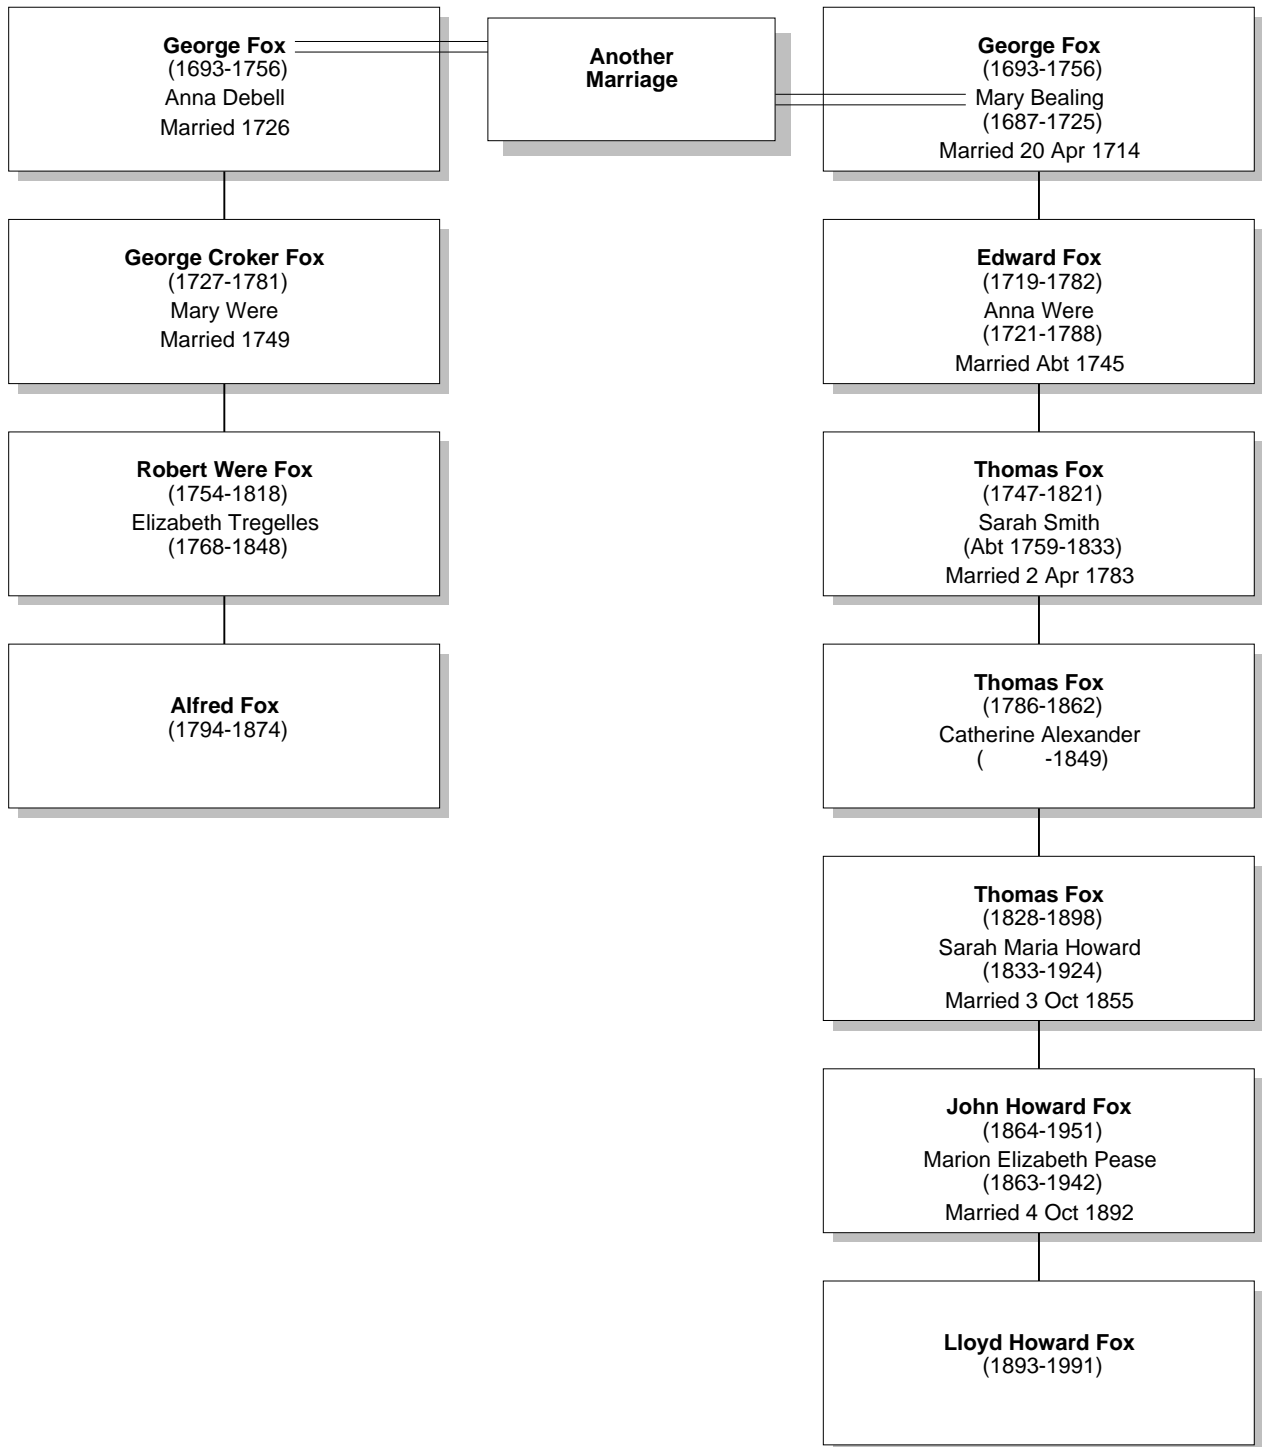

Relationship Chart

Lloyd Howard Fox is the 2nd cousin 3 times removed * of Alfred Fox

Relationship Chart

Lloyd Howard Fox is the Half-2nd cousin 3 times removed * of Alfred Fox

Relationship Chart

Lloyd Howard Fox is the Half-17th cousin 3 times removed * of Alfred Fox

Relationship Chart

Relationship Chart

Lloyd Howard Fox
(1893-1991)