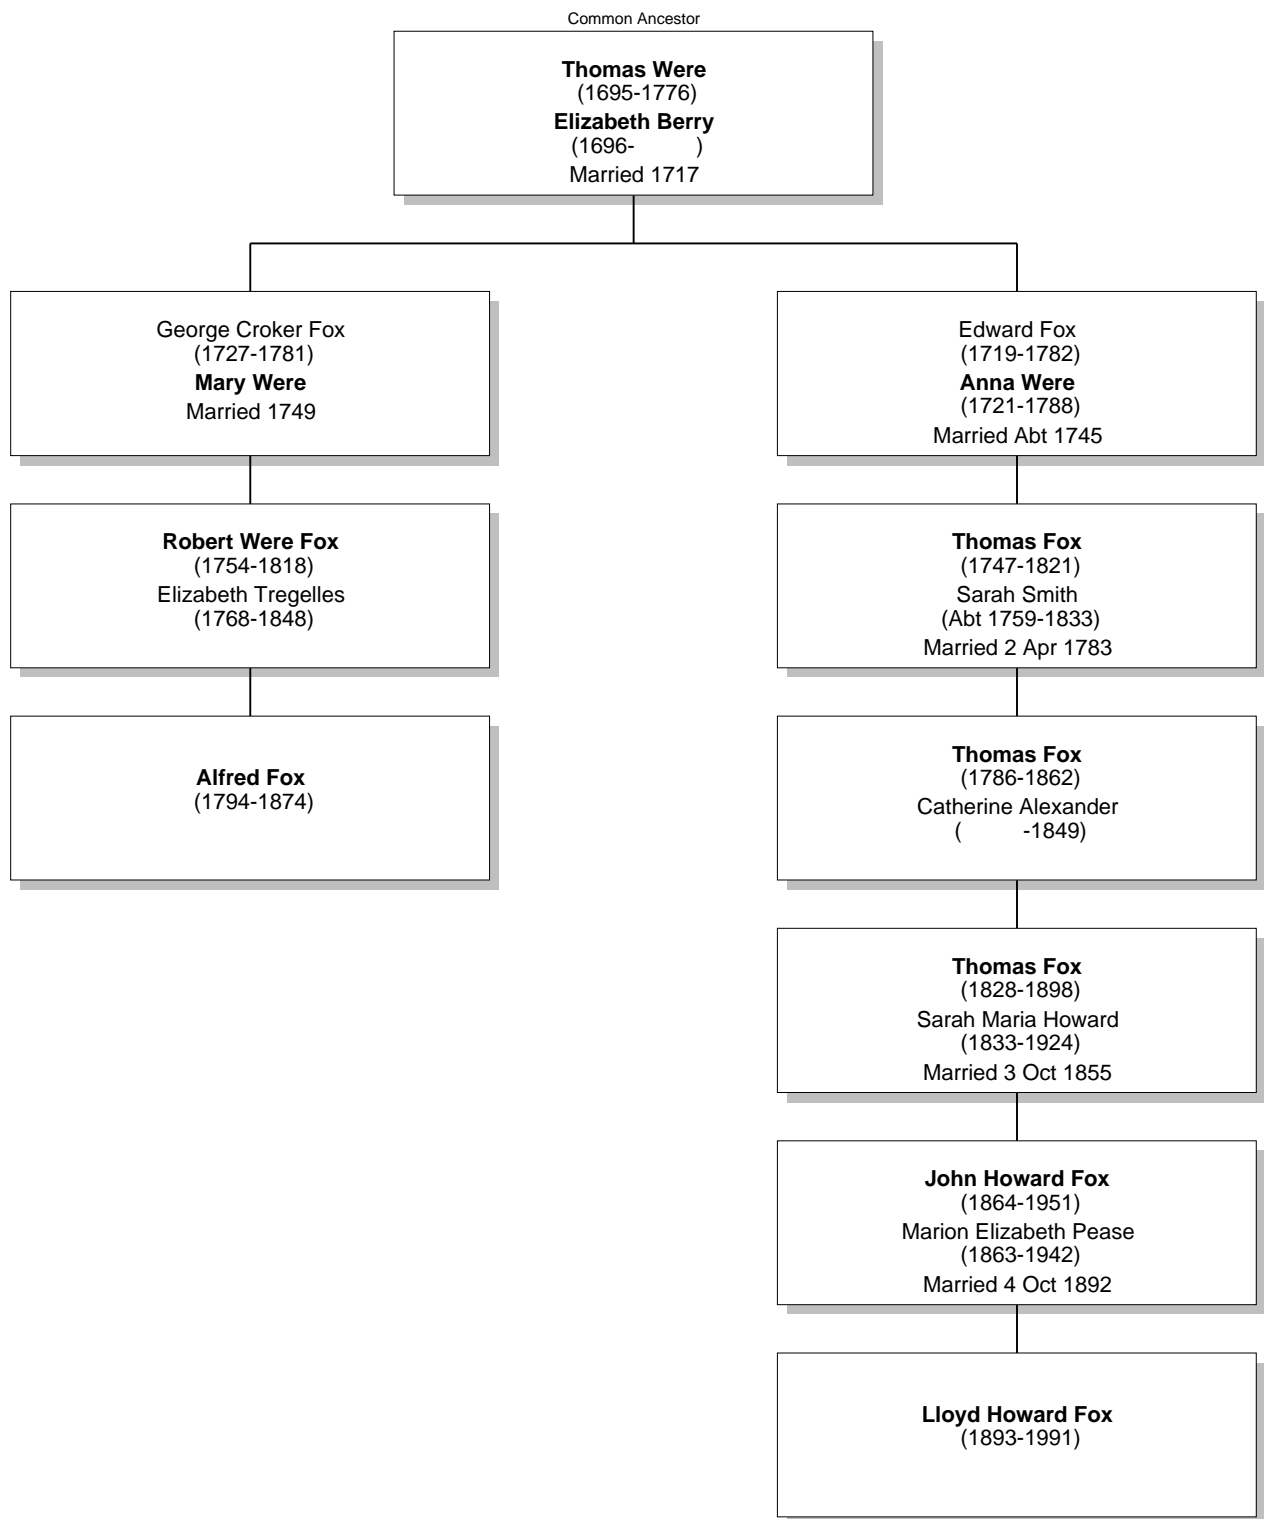

Relationship Chart

Lloyd Howard Fox is the 2nd cousin 3 times removed * of Alfred Fox

Relationship Chart

Lloyd Howard Fox is the Half-2nd cousin 3 times removed * of Alfred Fox

Relationship Chart

Lloyd Howard Fox is the Half-17th cousin 3 times removed * of Alfred Fox

Relationship Chart

Relationship Chart

Lloyd Howard Fox
(1893-1991)