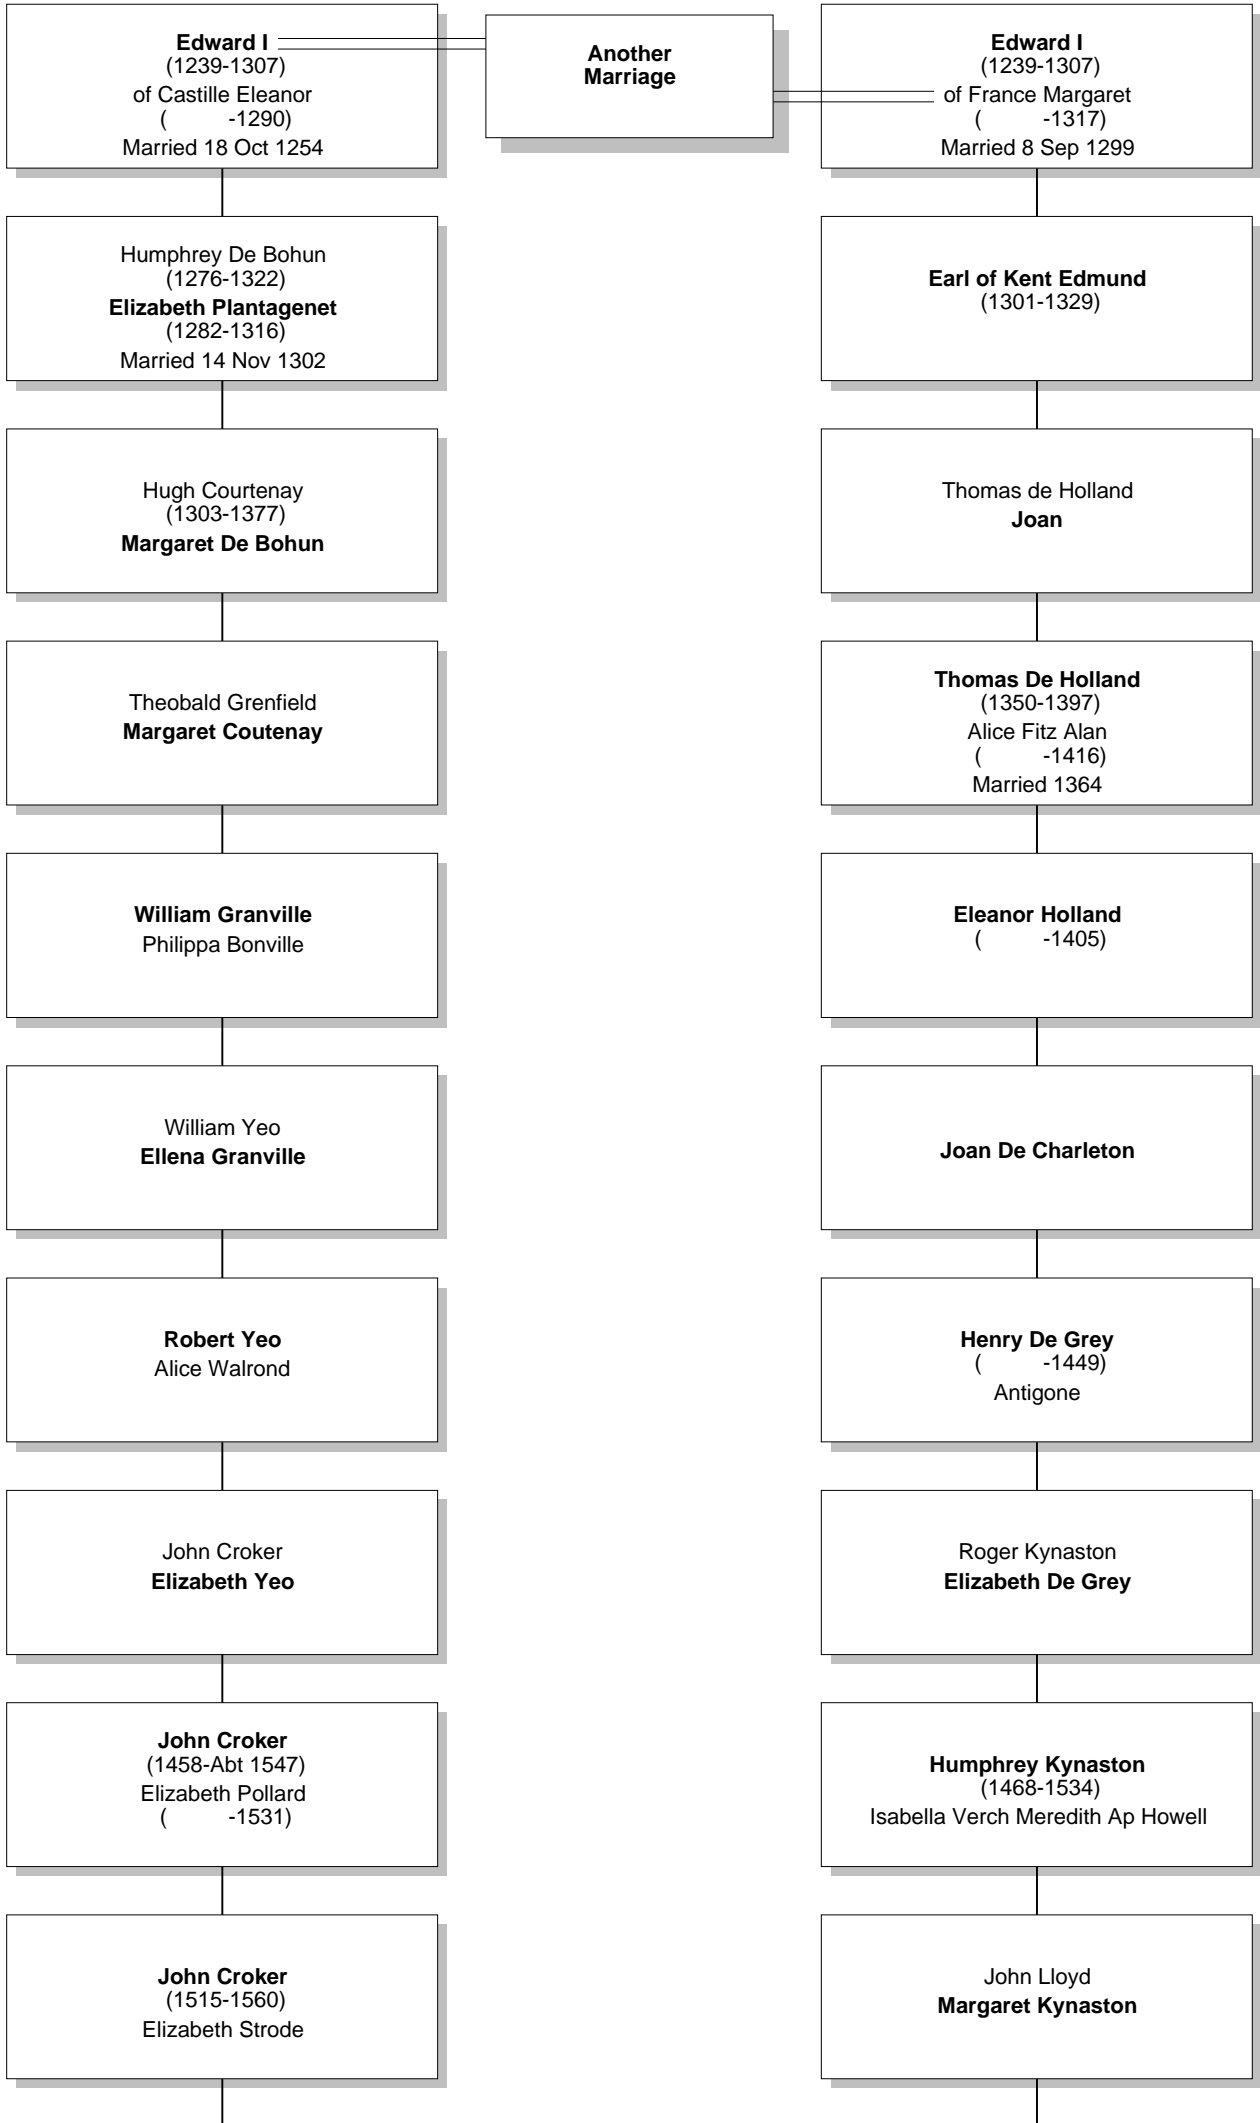

Relationship Chart

Lloyd Howard Fox is the 2nd cousin 3 times removed * of Alfred Fox

Relationship Chart

Lloyd Howard Fox is the Half-2nd cousin 3 times removed * of Alfred Fox

Relationship Chart

Lloyd Howard Fox is the Half-17th cousin 3 times removed * of Alfred Fox

Relationship Chart

Relationship Chart

Lloyd Howard Fox
(1893-1991)