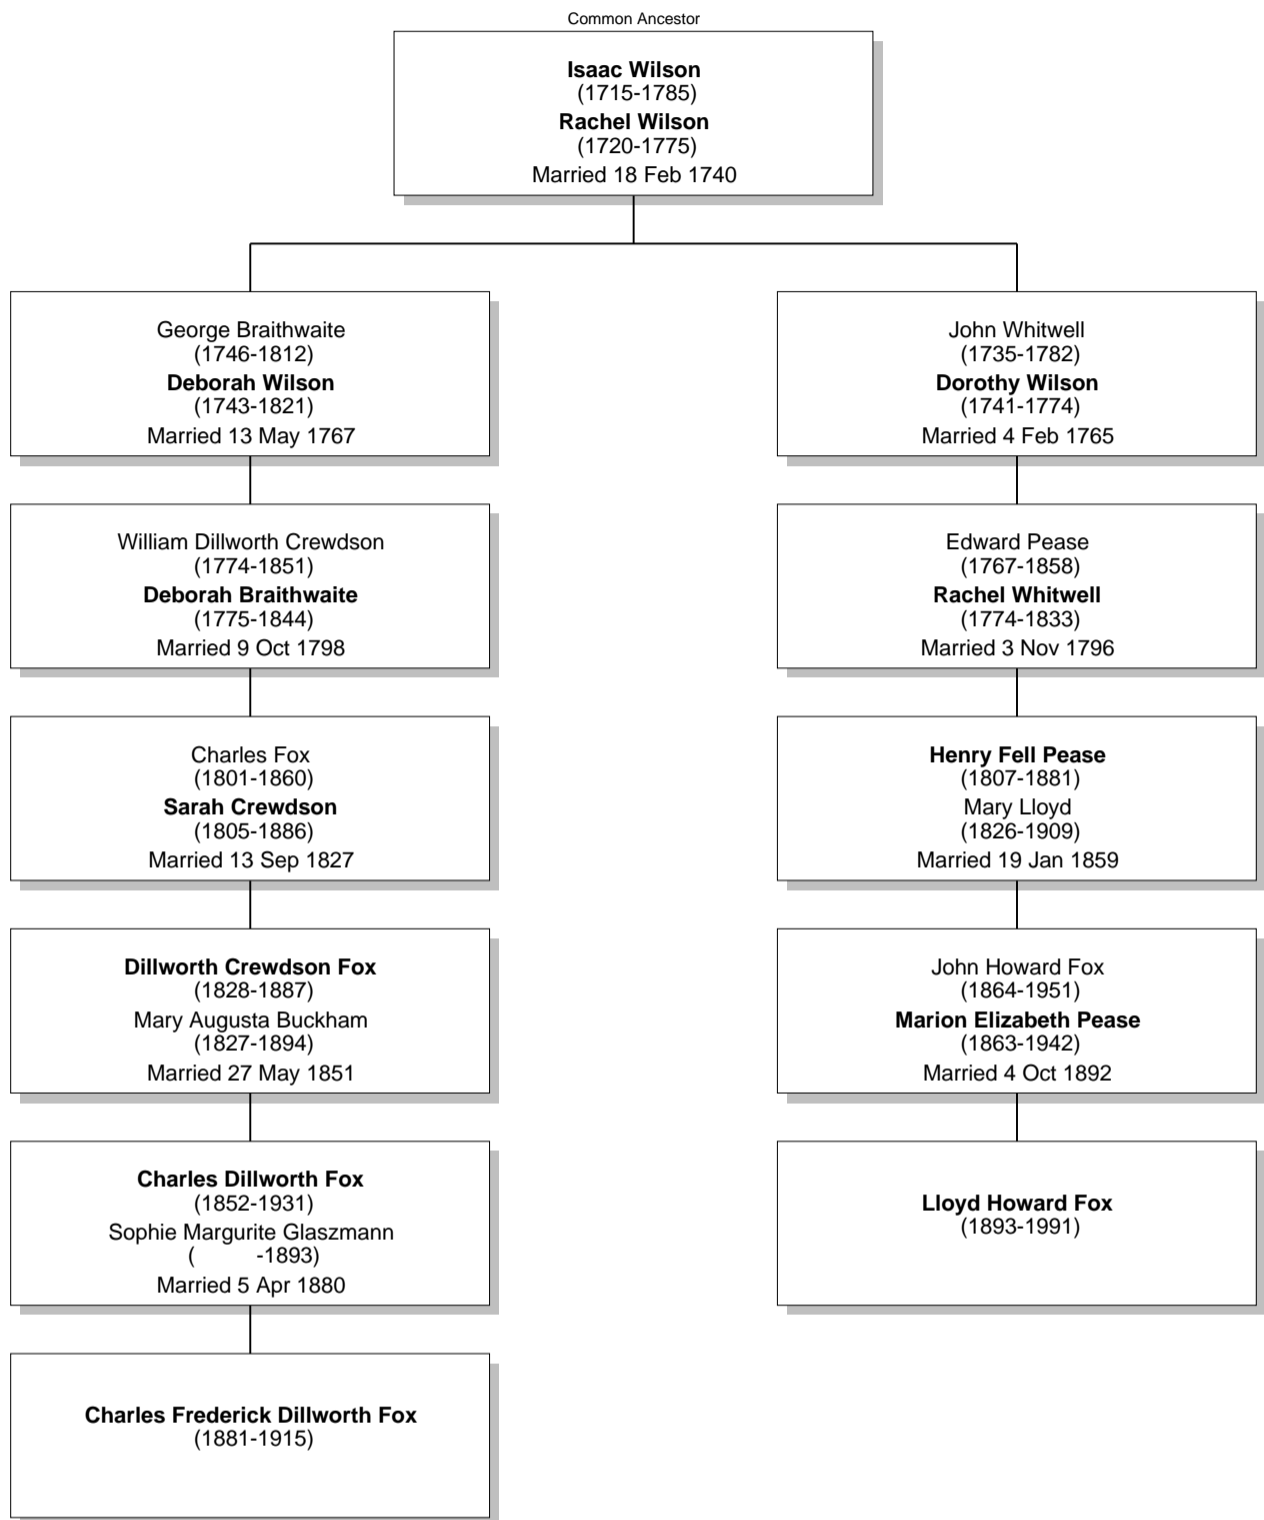

Relationship Chart

Lloyd Howard Fox is the 3rd cousin of Charles Frederick Dillworth Fox

Common Ancestor

Relationship Chart

Lloyd Howard Fox is the 3rd cousin of Charles Frederick Dillworth Fox

Relationship Chart

Lloyd Howard Fox is the 4th cousin of Charles Frederick Dillworth Fox

Relationship Chart

Lloyd Howard Fox is the 4th cousin once removed of Charles Frederick Dillworth Fox

Relationship Chart

Lloyd Howard Fox is the 6th cousin of Charles Frederick Dillworth Fox