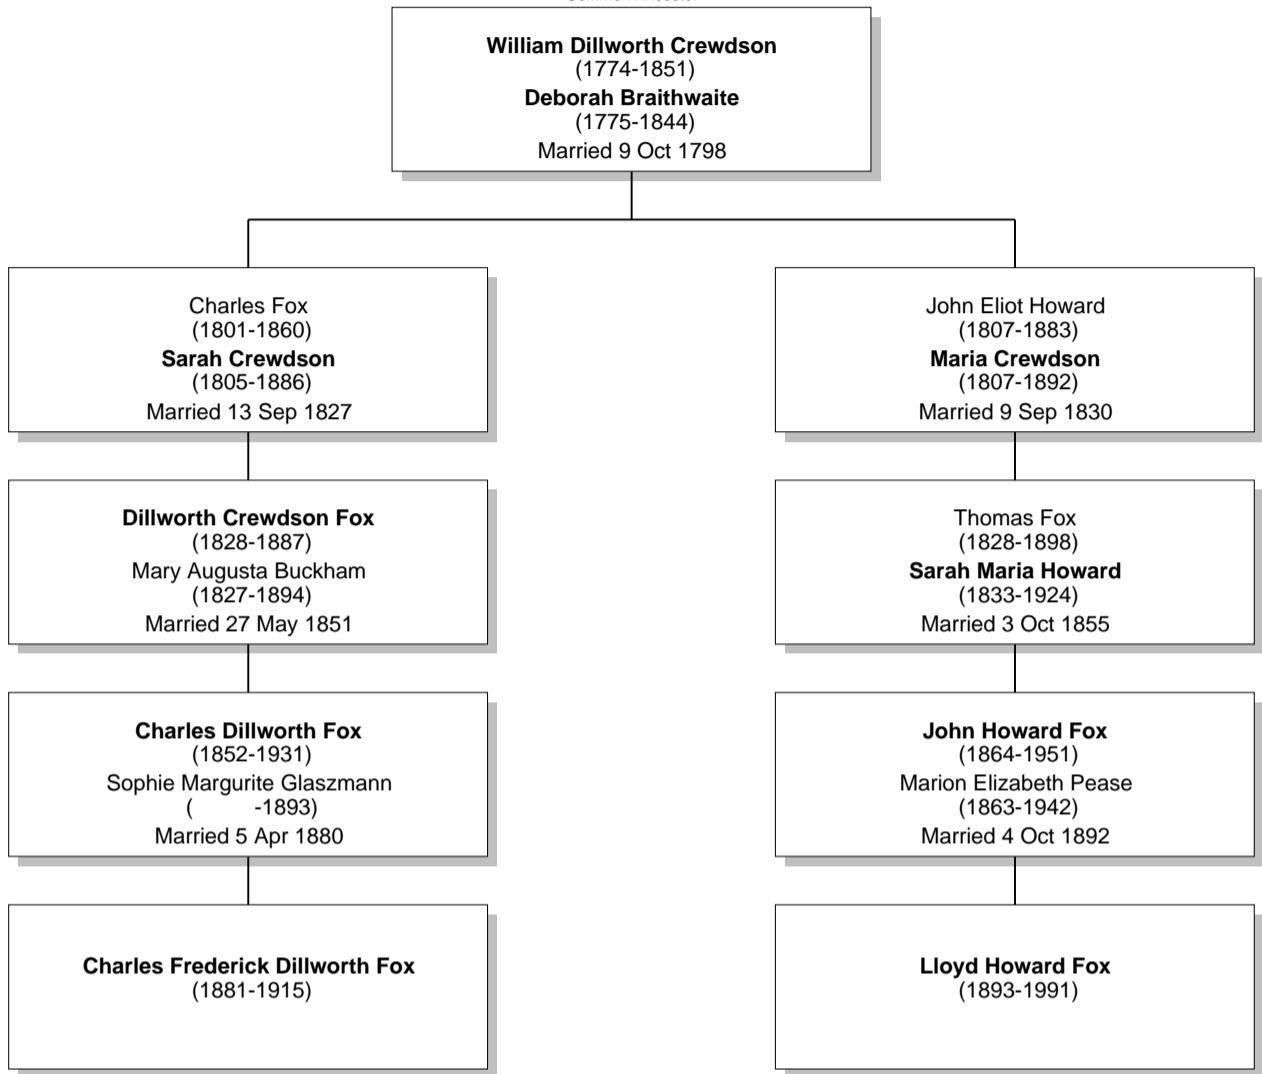

Relationship Chart

Lloyd Howard Fox is the 3rd cousin of Charles Frederick Dillworth Fox

Common Ancestor

Relationship Chart

Lloyd Howard Fox is the 3rd cousin of Charles Frederick Dillworth Fox

Relationship Chart

Lloyd Howard Fox is the 4th cousin of Charles Frederick Dillworth Fox

Relationship Chart

Lloyd Howard Fox is the 4th cousin once removed of Charles Frederick Dillworth Fox

Relationship Chart

Lloyd Howard Fox is the 6th cousin of Charles Frederick Dillworth Fox

Common Ancestor

Thomas Wilson
(1664-1719)
Rachel
(-1704)

John Crewdson
(1701-1760)
Rachel Wilson
(1698-1775)
Married 15 Dec 1724

John Wilson
(1692-1752)
Deborah Wilson
(1687-1754)
Married 17 Sep 1715

Thomas Crewdson
(1737-1795)
Cicely Dillworth
(1748-1814)
Married 9 Mar 1774