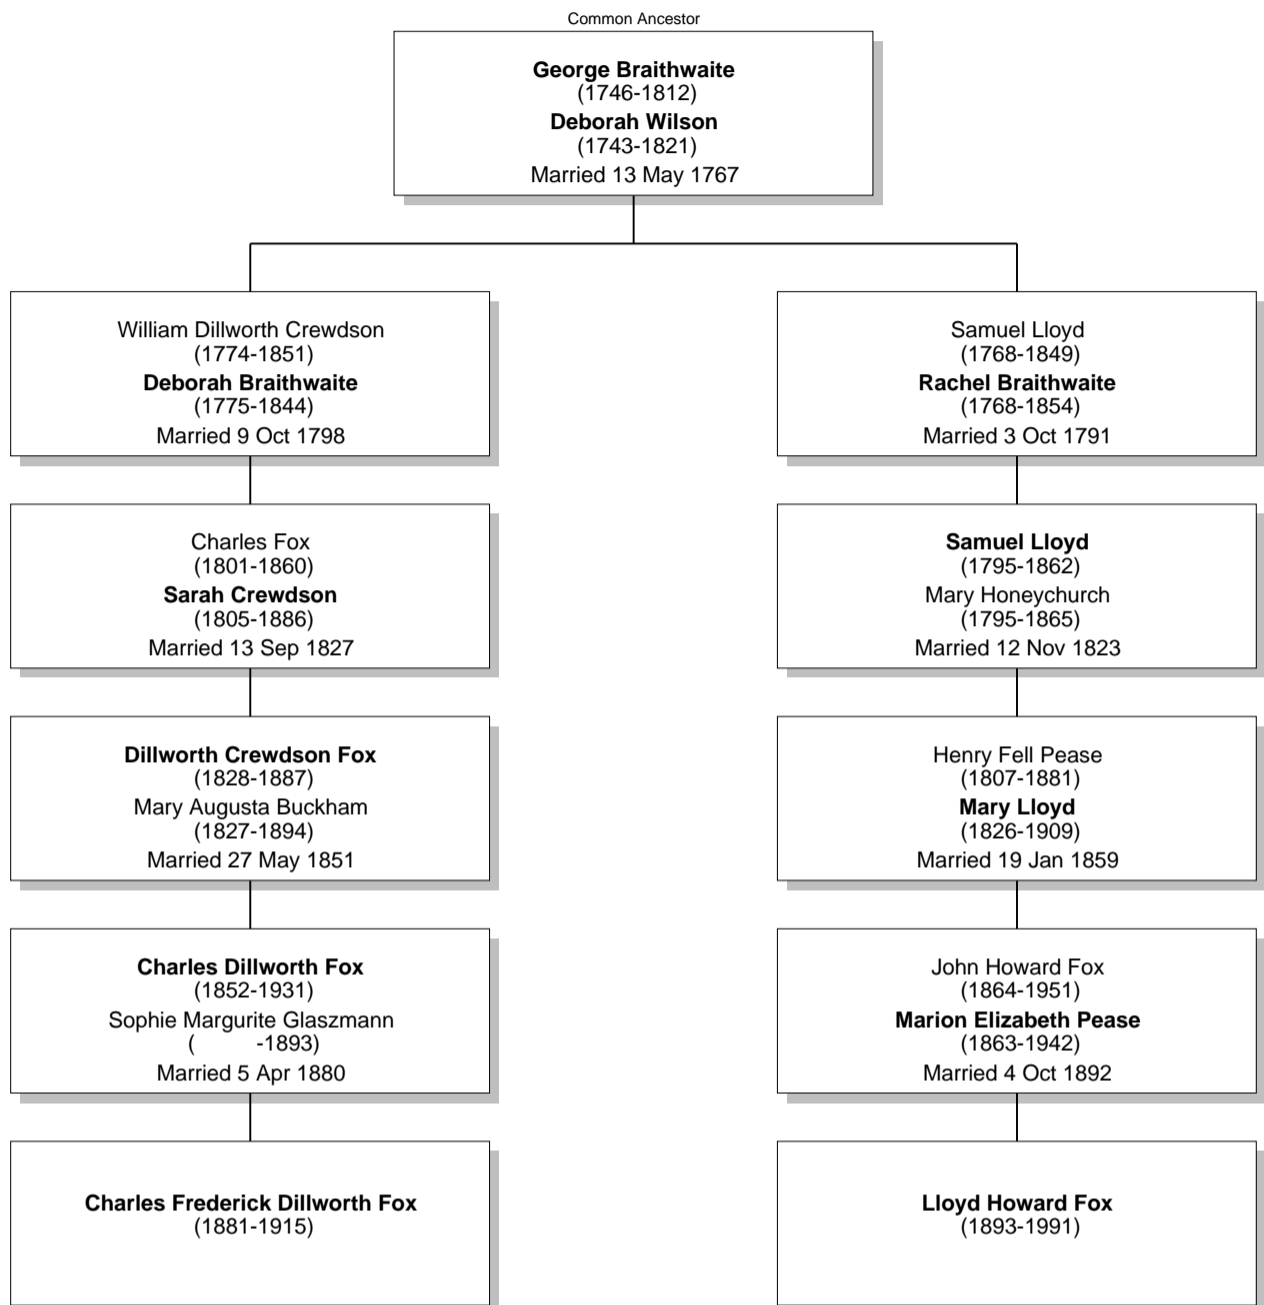

Relationship Chart

Lloyd Howard Fox is the 3rd cousin of Charles Frederick Dillworth Fox

Common Ancestor

Relationship Chart

Lloyd Howard Fox is the 3rd cousin of Charles Frederick Dillworth Fox

Relationship Chart

Lloyd Howard Fox is the 4th cousin of Charles Frederick Dillworth Fox

Relationship Chart

Lloyd Howard Fox is the 4th cousin once removed of Charles Frederick Dillworth Fox

Relationship Chart

Lloyd Howard Fox is the 6th cousin of Charles Frederick Dillworth Fox

Common Ancestor

Thomas Wilson
(1664-1719)
Rachel
(-1704)

John Crewdson
(1701-1760)
Rachel Wilson
(1698-1775)
Married 15 Dec 1724

John Wilson
(1692-1752)
Deborah Wilson
(1687-1754)
Married 17 Sep 1715

Thomas Crewdson
(1737-1795)
Cicely Dillworth
(1748-1814)
Married 9 Mar 1774