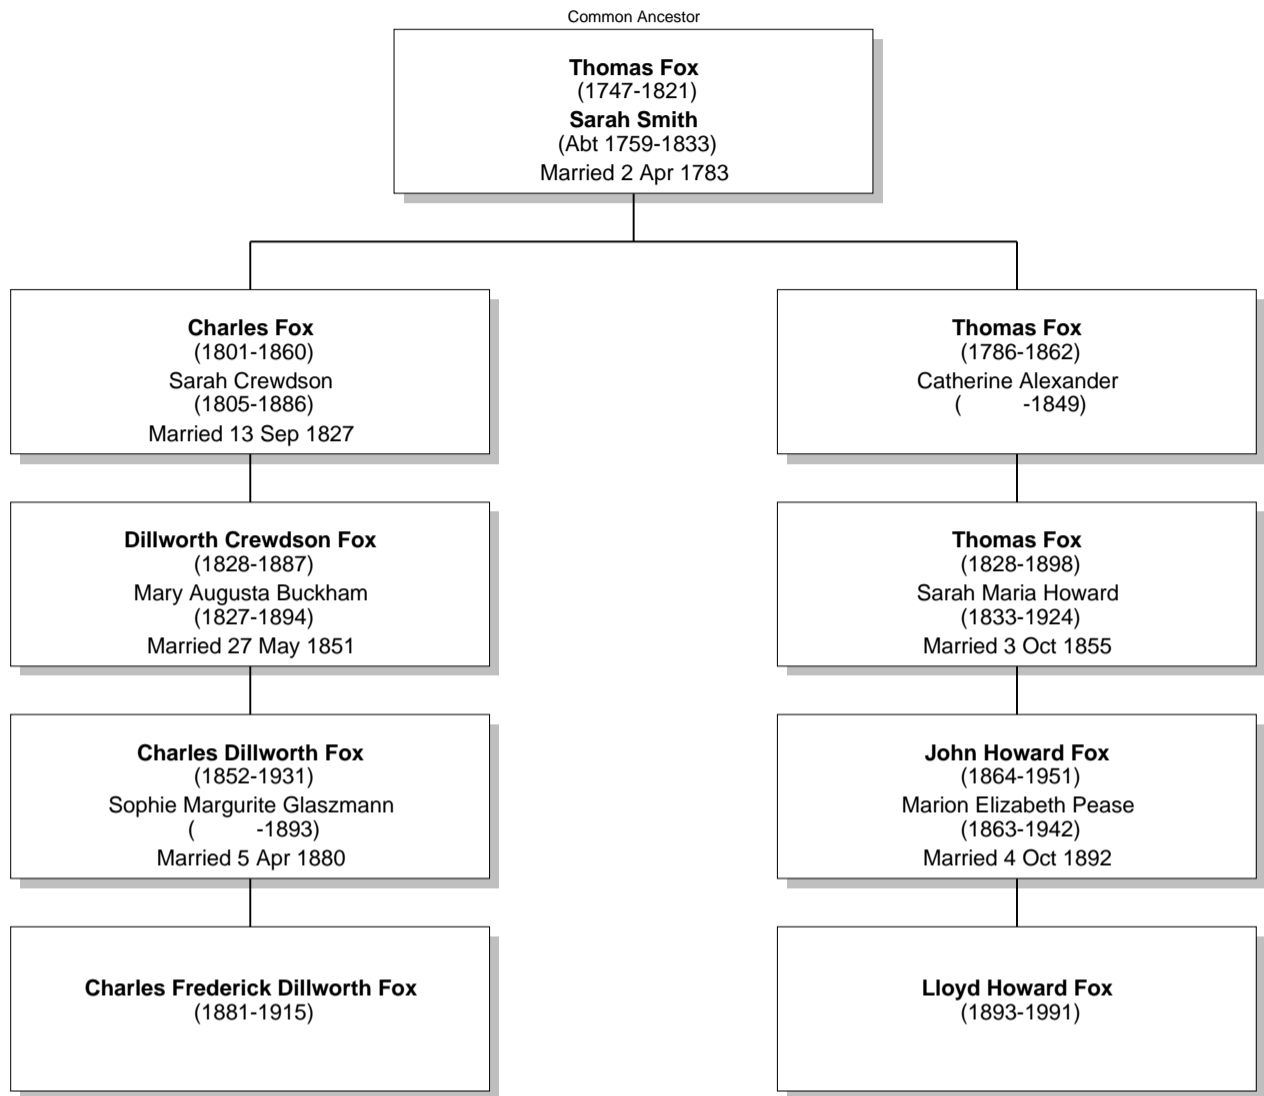

Relationship Chart

Lloyd Howard Fox is the 3rd cousin of Charles Frederick Dillworth Fox

Common Ancestor

Relationship Chart

Lloyd Howard Fox is the 3rd cousin of Charles Frederick Dillworth Fox

Relationship Chart

Lloyd Howard Fox is the 4th cousin of Charles Frederick Dillworth Fox

Relationship Chart

Lloyd Howard Fox is the 4th cousin once removed of Charles Frederick Dillworth Fox

Relationship Chart

Lloyd Howard Fox is the 6th cousin of Charles Frederick Dillworth Fox

Common Ancestor

Thomas Wilson
(1664-1719)
Rachel
(-1704)

John Crewdson
(1701-1760)
Rachel Wilson
(1698-1775)
Married 15 Dec 1724

John Wilson
(1692-1752)
Deborah Wilson
(1687-1754)
Married 17 Sep 1715

Thomas Crewdson
(1737-1795)
Cicely Dillworth
(1748-1814)
Married 9 Mar 1774