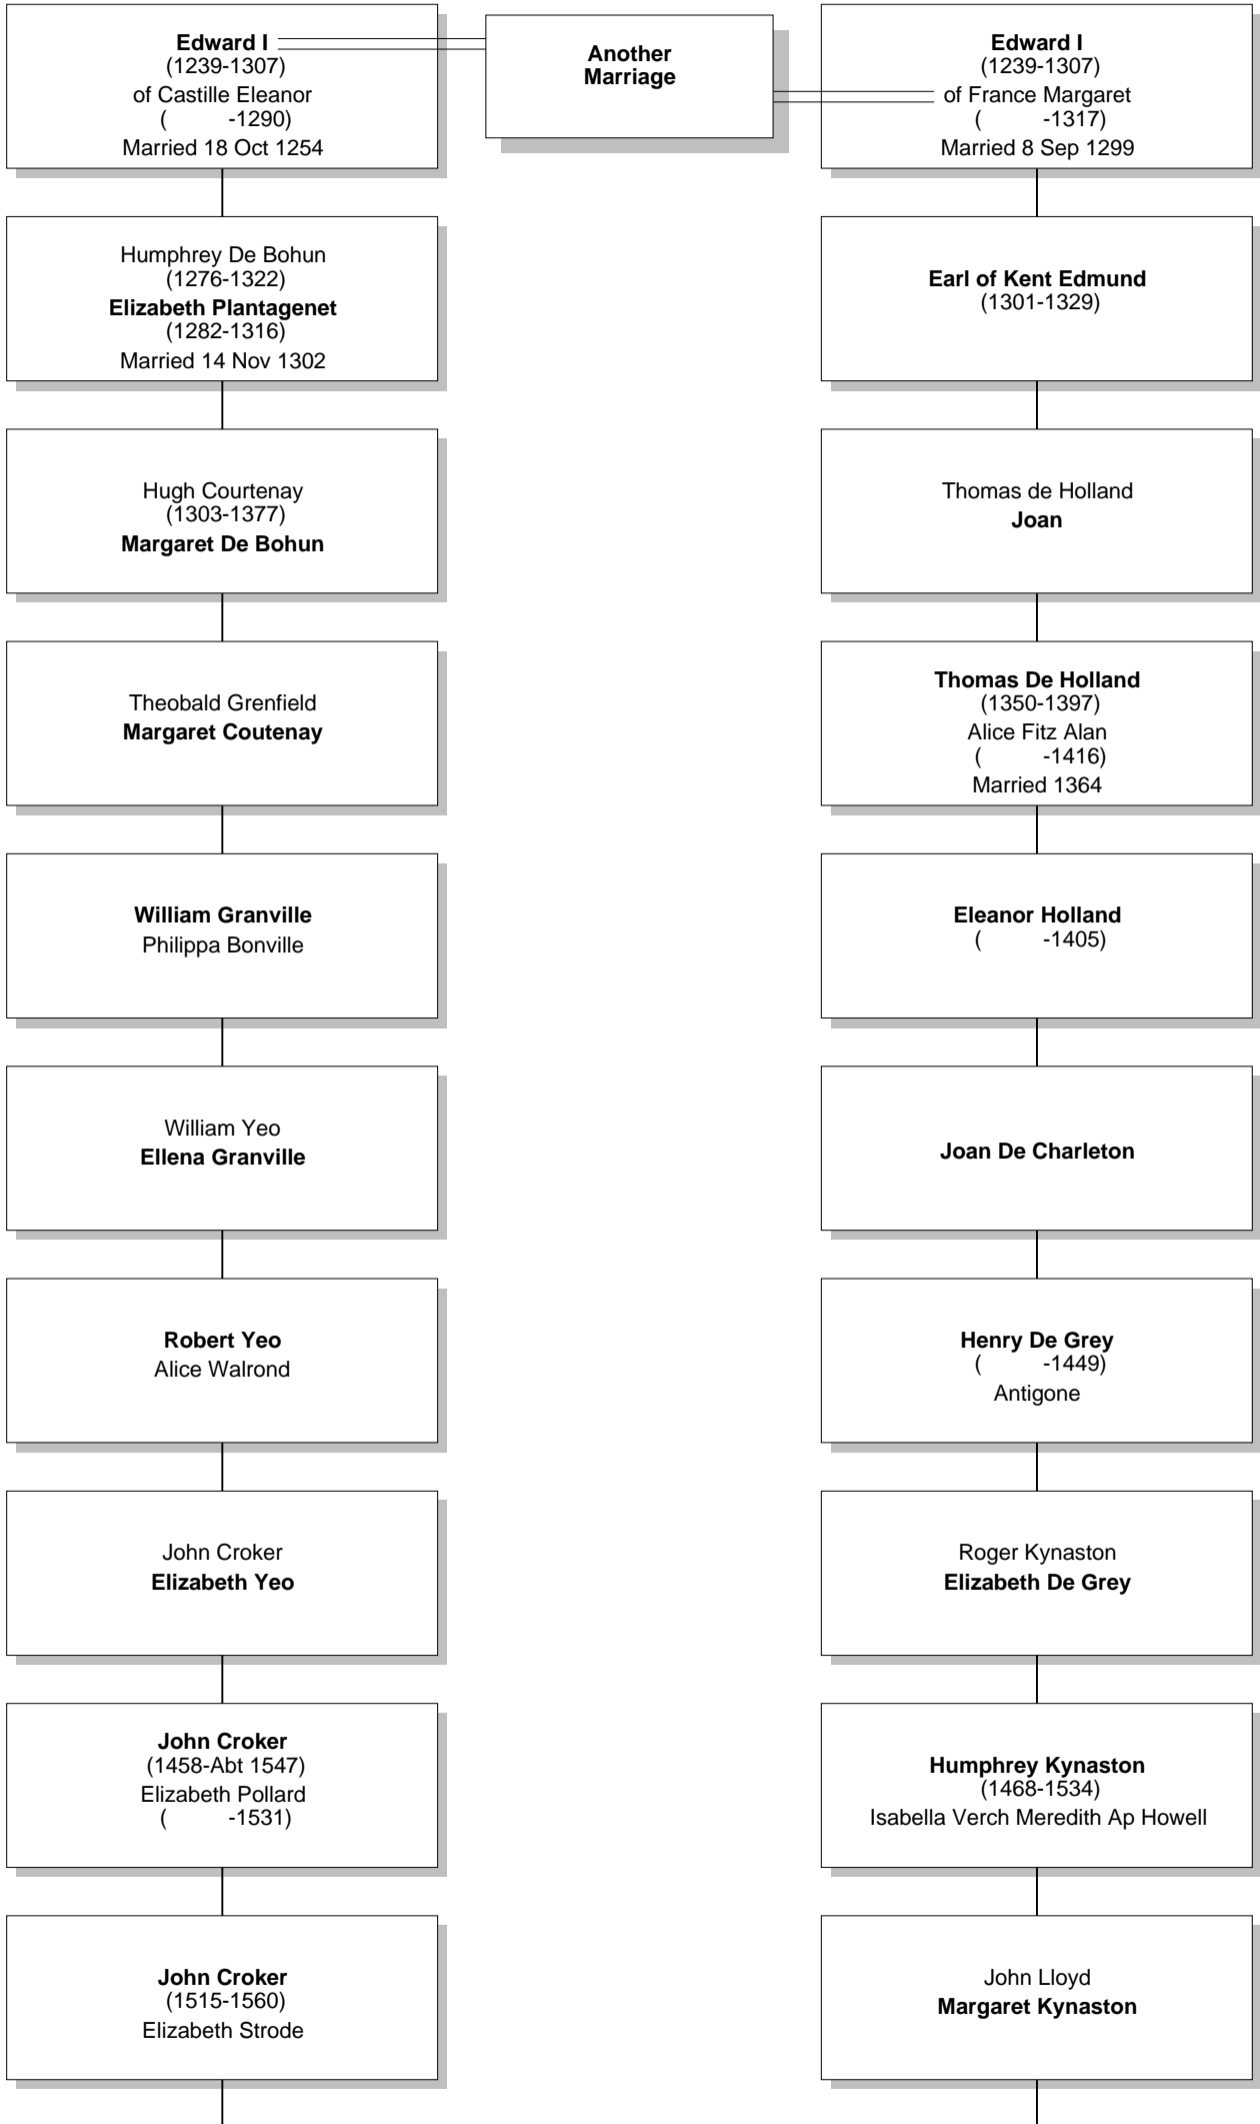

Relationship Chart

Lloyd Howard Fox is the 2nd cousin 3 times removed * of Charles Fox

Relationship Chart

Lloyd Howard Fox is the Half-2nd cousin 3 times removed * of Charles Fox

Relationship Chart

Lloyd Howard Fox is the Half-17th cousin 3 times removed * of Charles Fox

Relationship Chart

Relationship Chart

Lloyd Howard Fox
(1893-1991)