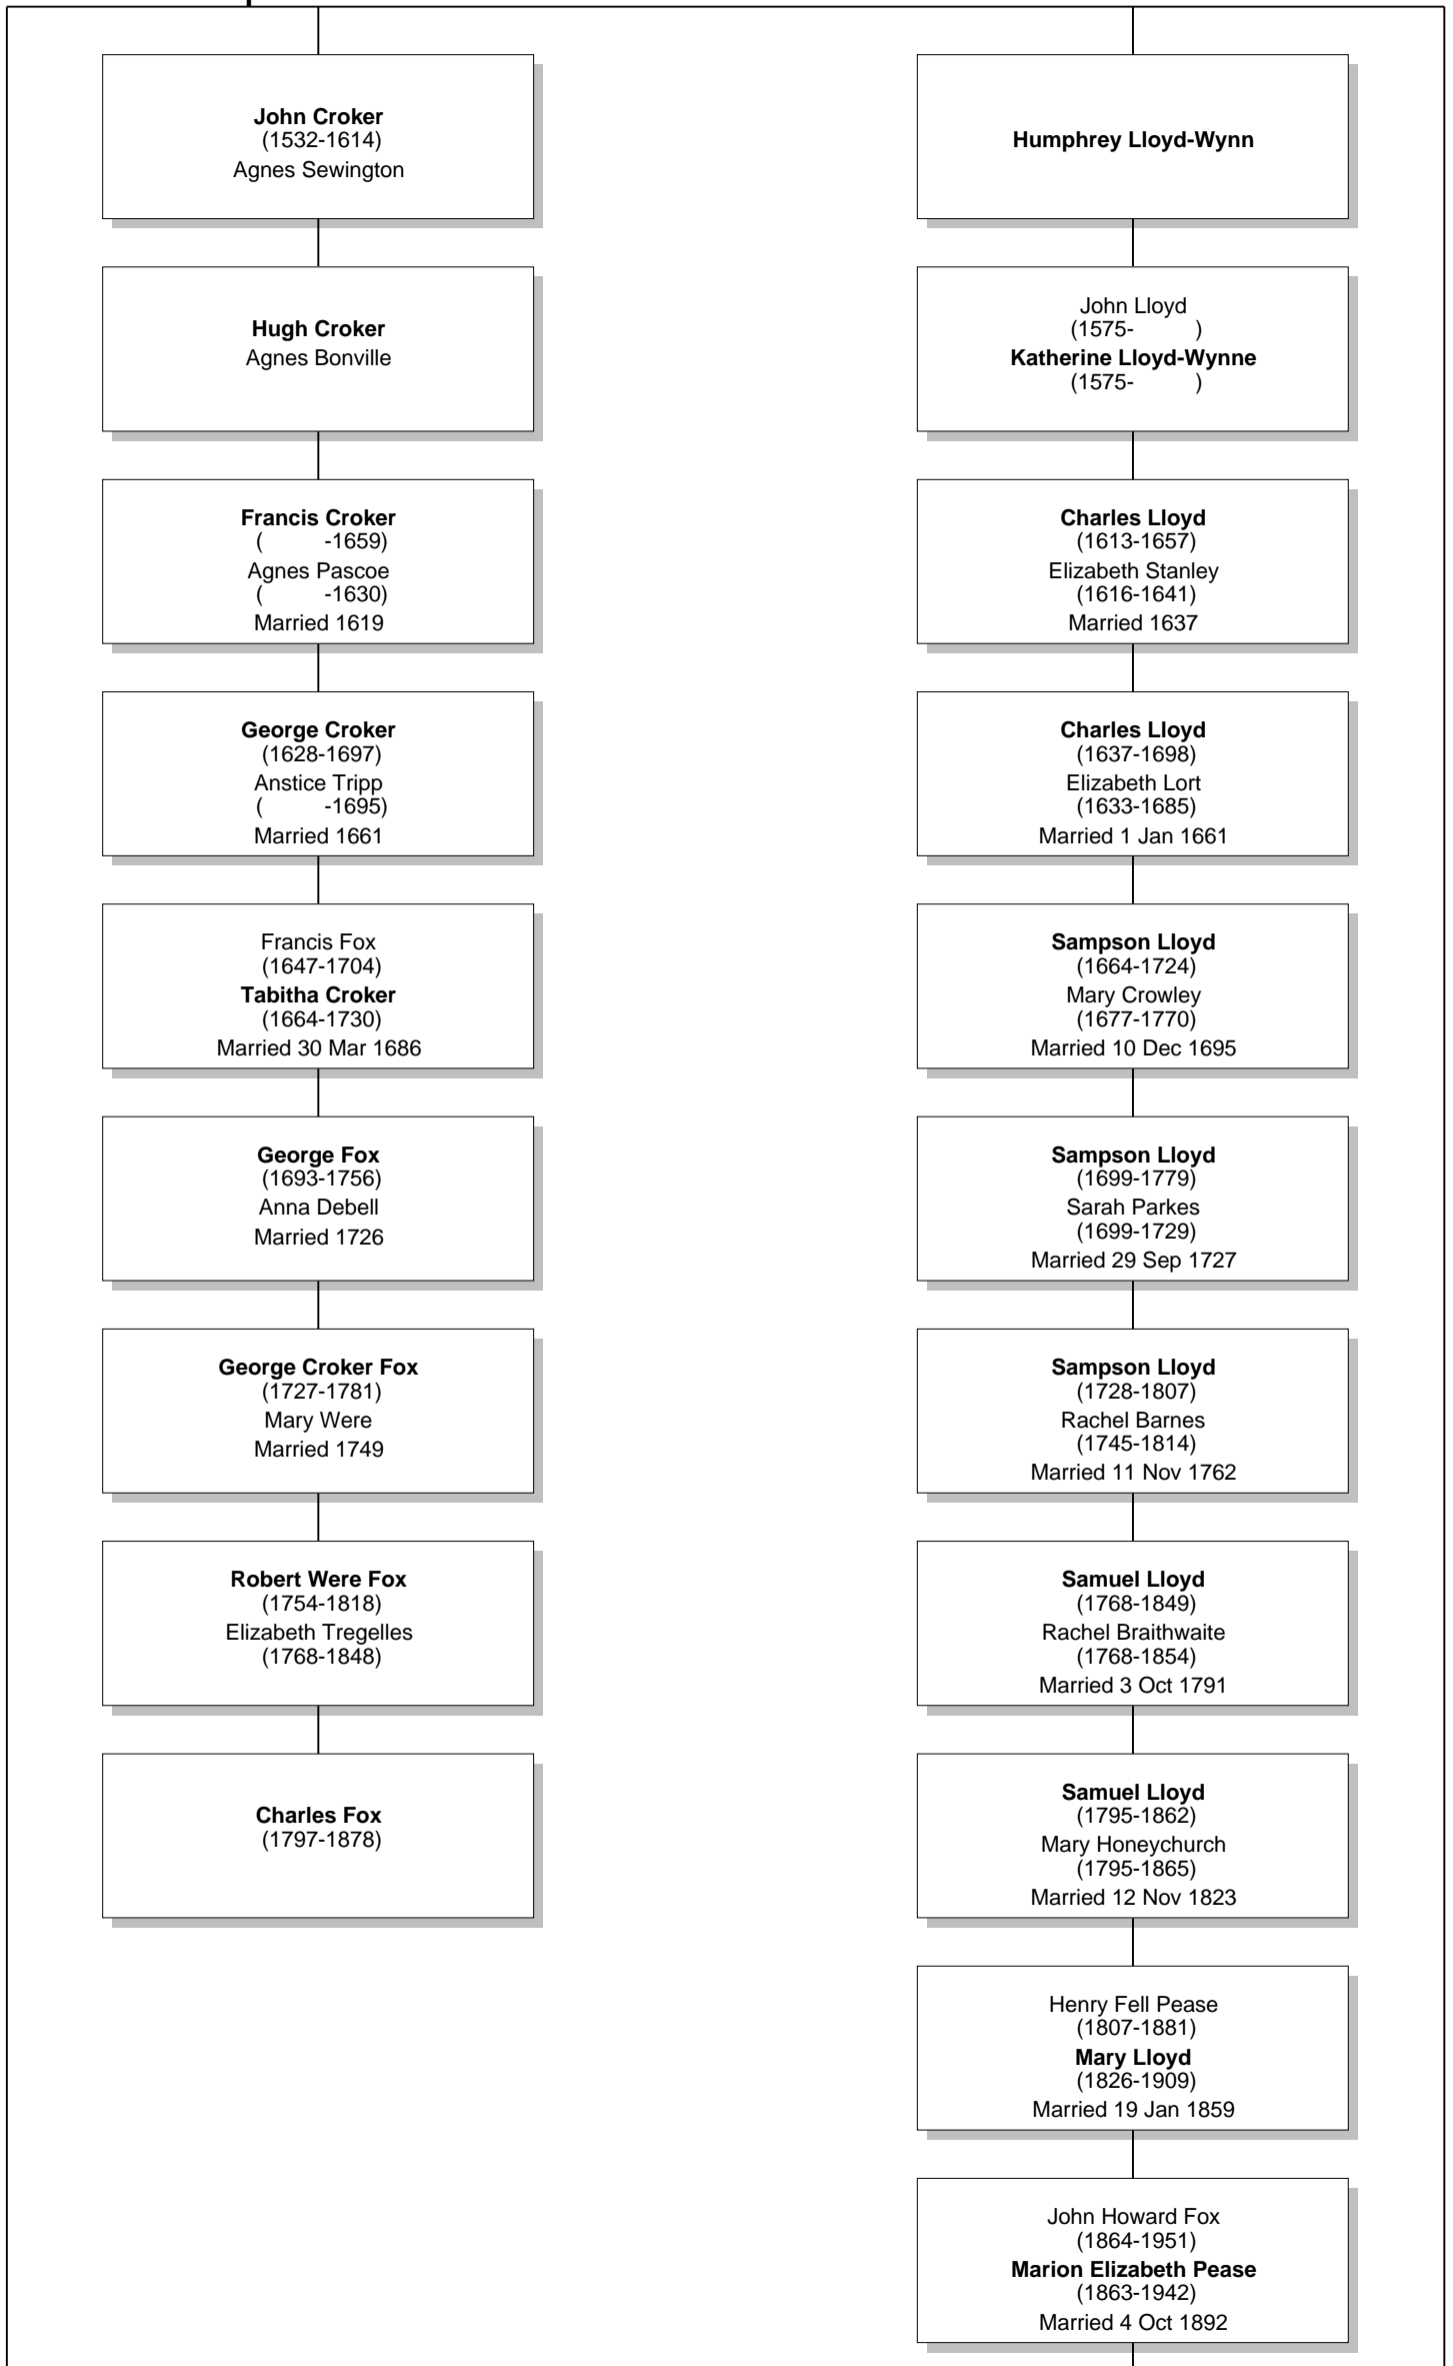

Relationship Chart

Lloyd Howard Fox is the 2nd cousin 3 times removed * of Charles Fox

Relationship Chart

Lloyd Howard Fox is the Half-2nd cousin 3 times removed * of Charles Fox

Relationship Chart

Lloyd Howard Fox is the Half-17th cousin 3 times removed * of Charles Fox

Relationship Chart

Relationship Chart

Lloyd Howard Fox
(1893-1991)