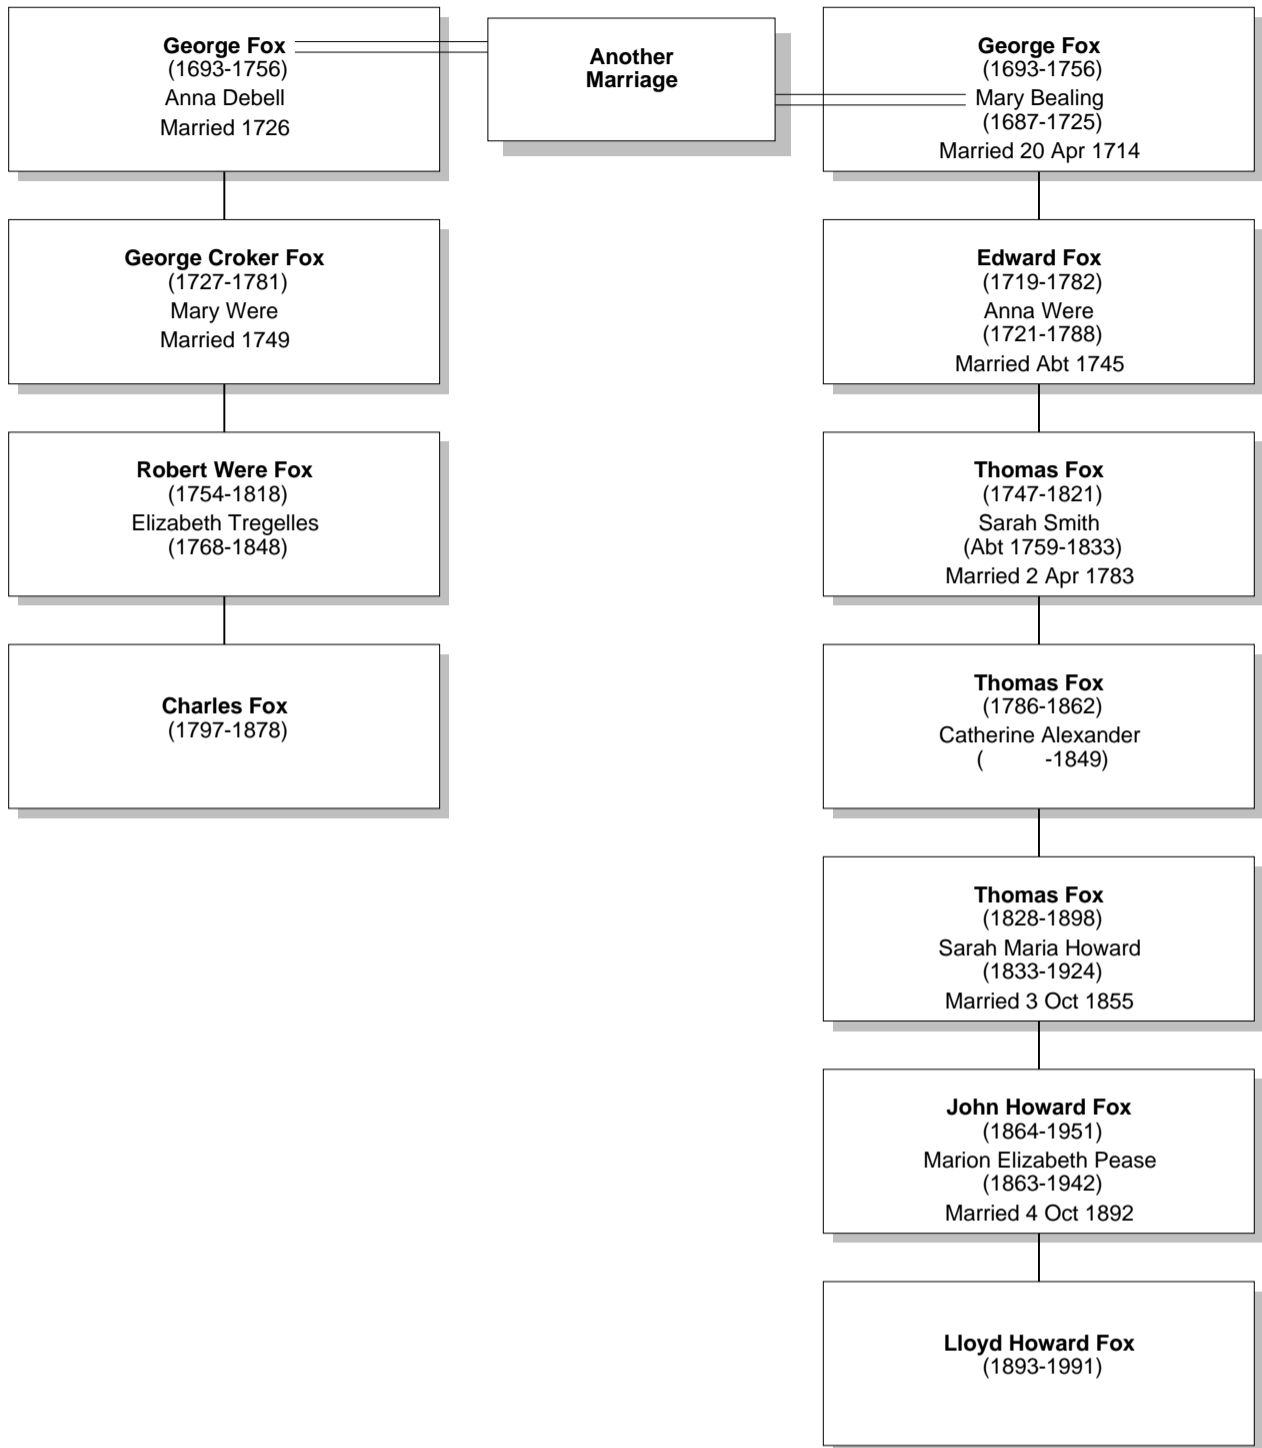

Relationship Chart

Lloyd Howard Fox is the 2nd cousin 3 times removed * of Charles Fox

Relationship Chart

Lloyd Howard Fox is the Half-2nd cousin 3 times removed * of Charles Fox

Relationship Chart

Lloyd Howard Fox is the Half-17th cousin 3 times removed * of Charles Fox

Relationship Chart

Relationship Chart

Lloyd Howard Fox
(1893-1991)