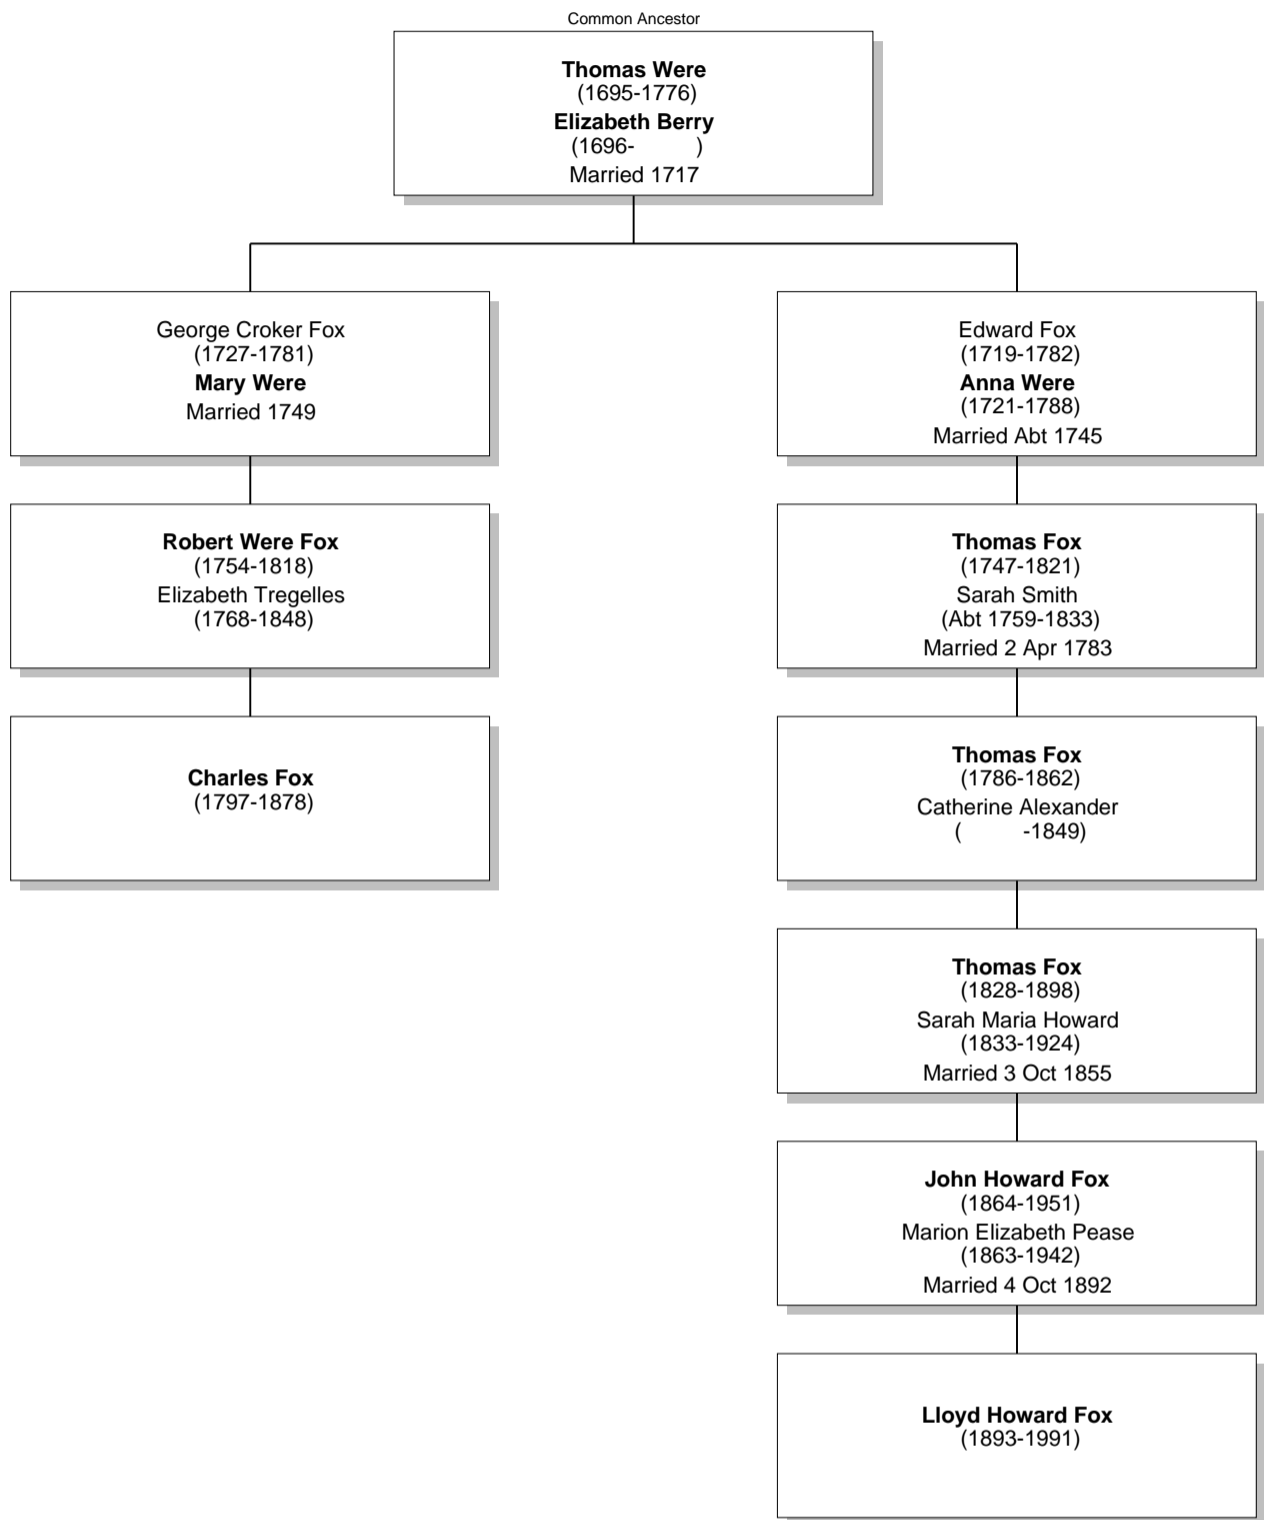

Relationship Chart

Lloyd Howard Fox is the 2nd cousin 3 times removed * of Charles Fox

Relationship Chart

Lloyd Howard Fox is the Half-2nd cousin 3 times removed * of Charles Fox

Relationship Chart

Lloyd Howard Fox is the Half-17th cousin 3 times removed * of Charles Fox

Relationship Chart

Relationship Chart

Lloyd Howard Fox
(1893-1991)