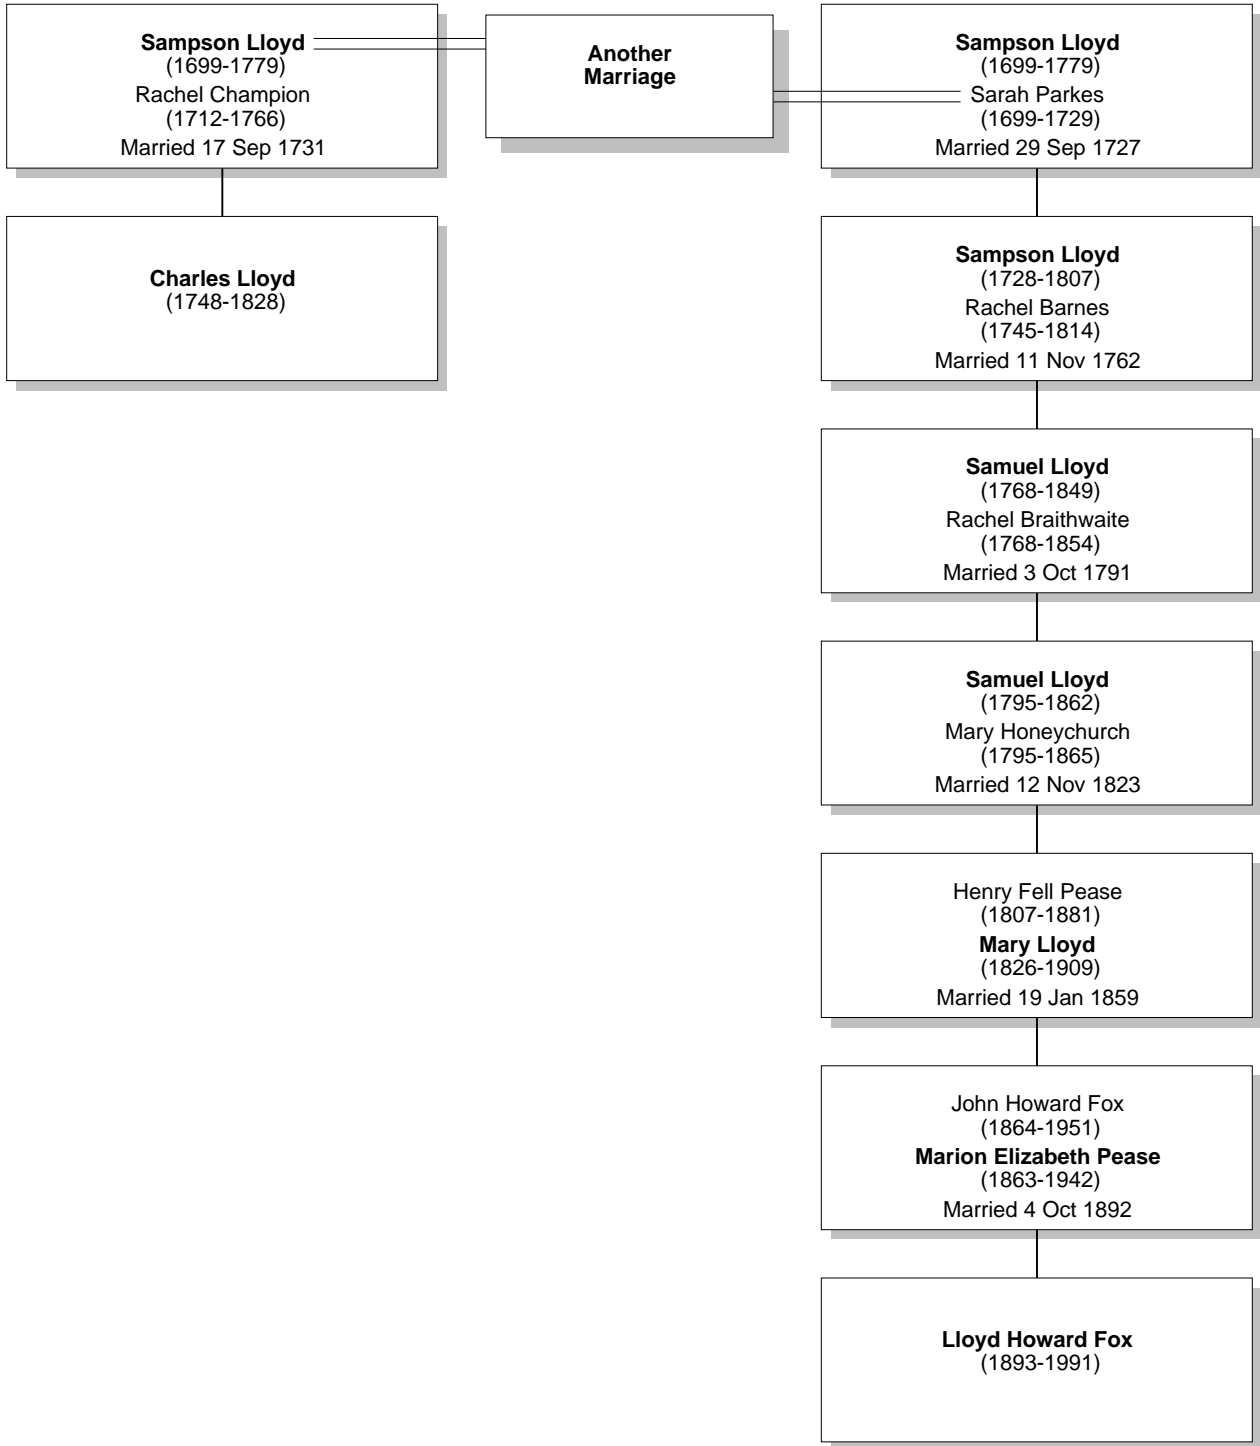

# Relationship Chart

Lloyd Howard Fox is the Half-3rd great-grandnephew of Charles Lloyd

# Relationship Chart

Lloyd Howard Fox is the 15th cousin 5 times removed \* of Charles Lloyd

Common Ancestor

# Relationship Chart

# Relationship Chart

**Lloyd Howard Fox**  
(1893-1991)