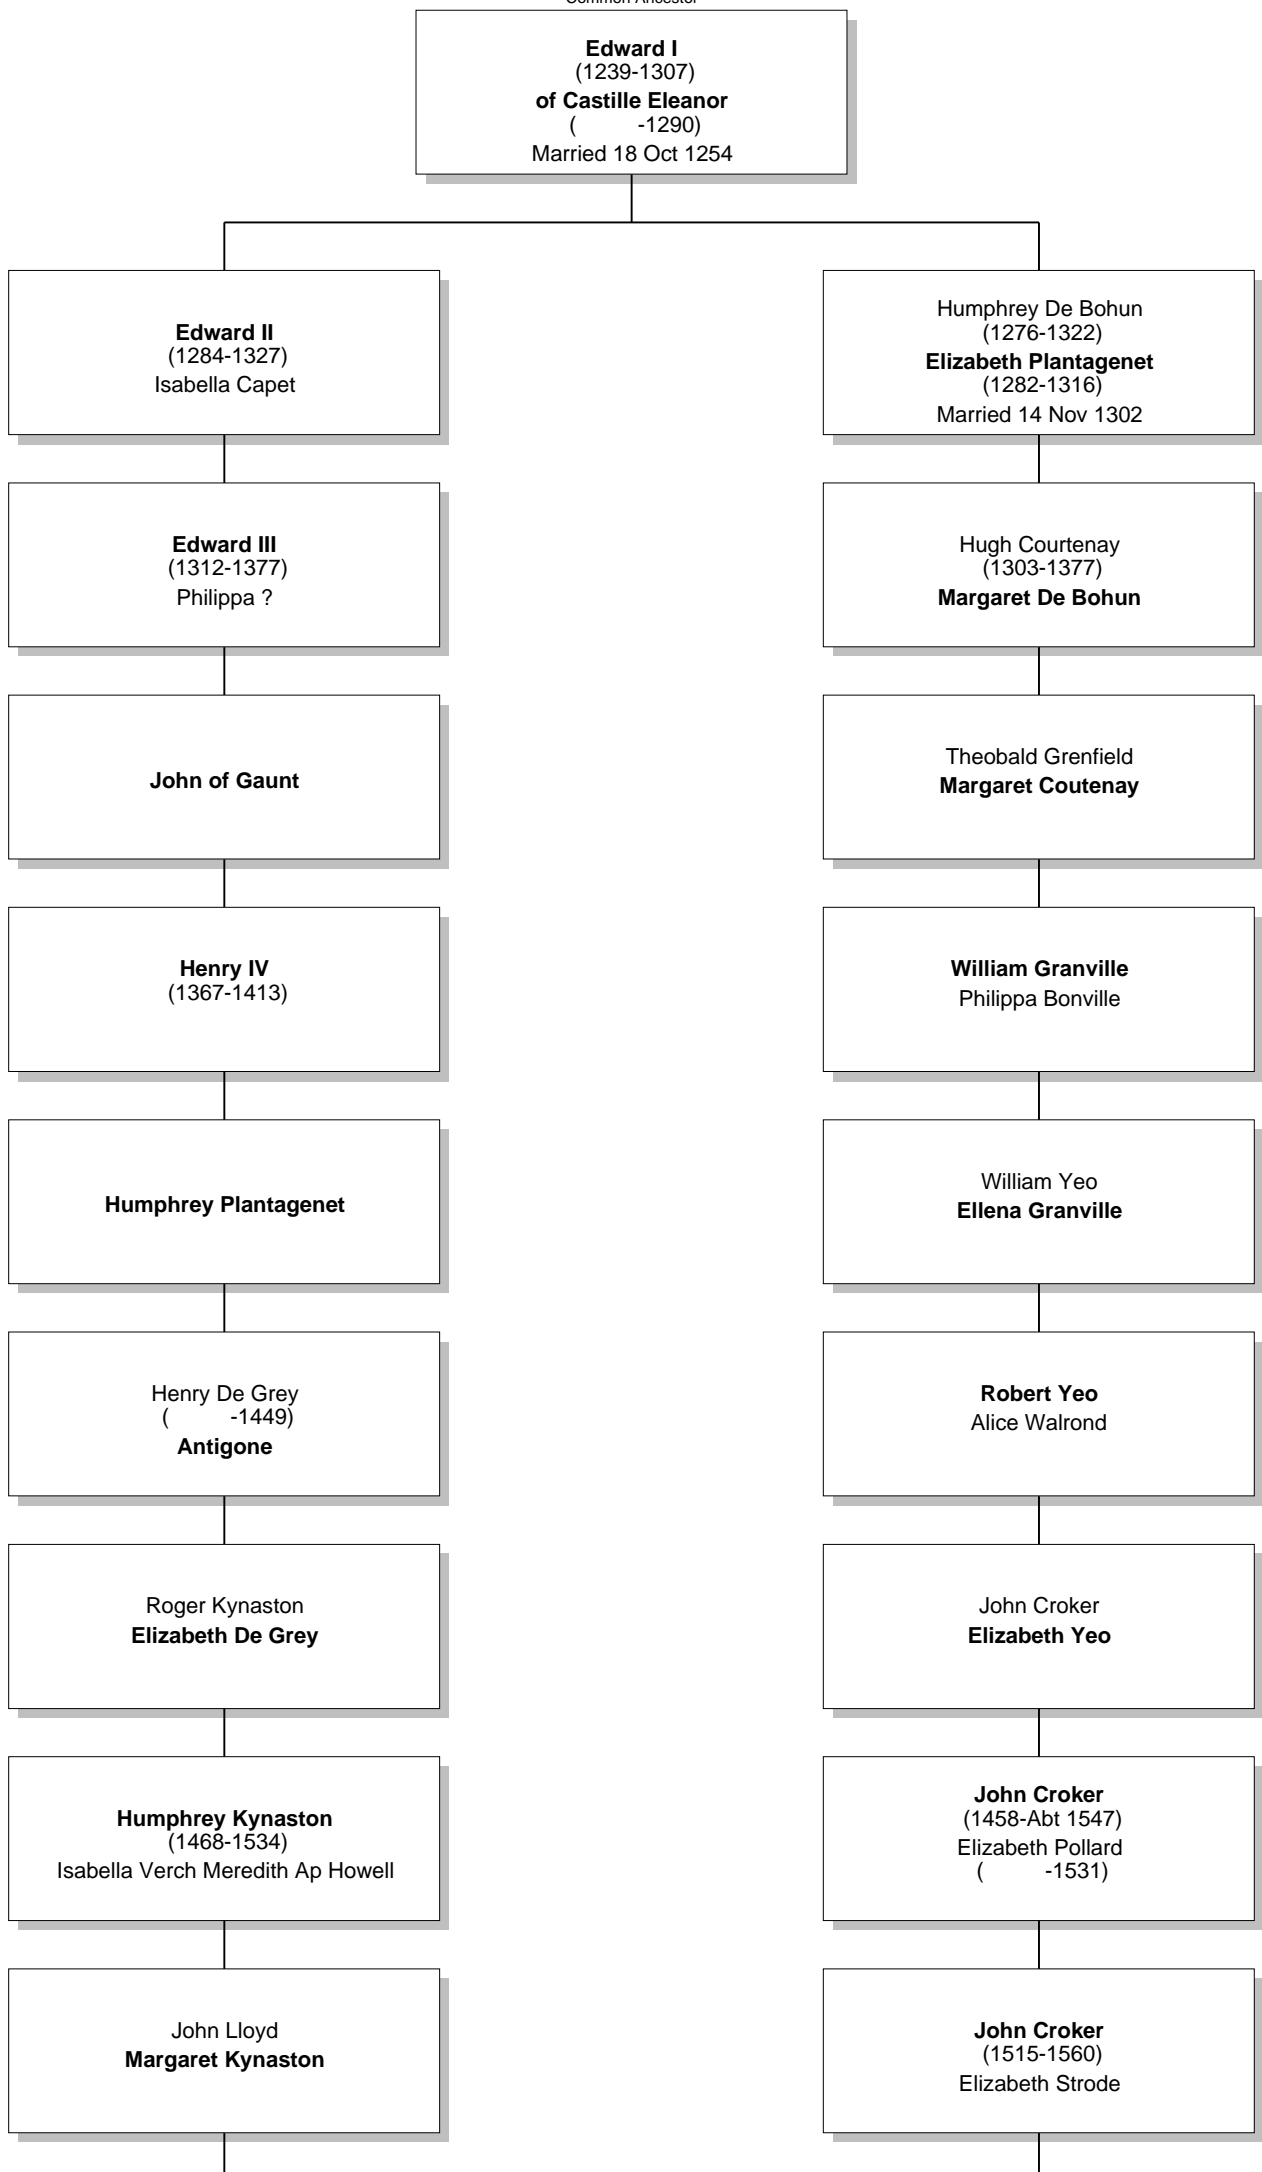

# Relationship Chart

Lloyd Howard Fox is the Half-3rd great-grandnephew of Charles Lloyd

# Relationship Chart

Lloyd Howard Fox is the 15th cousin 5 times removed \* of Charles Lloyd

Common Ancestor

# Relationship Chart

# Relationship Chart

**Lloyd Howard Fox**  
(1893-1991)