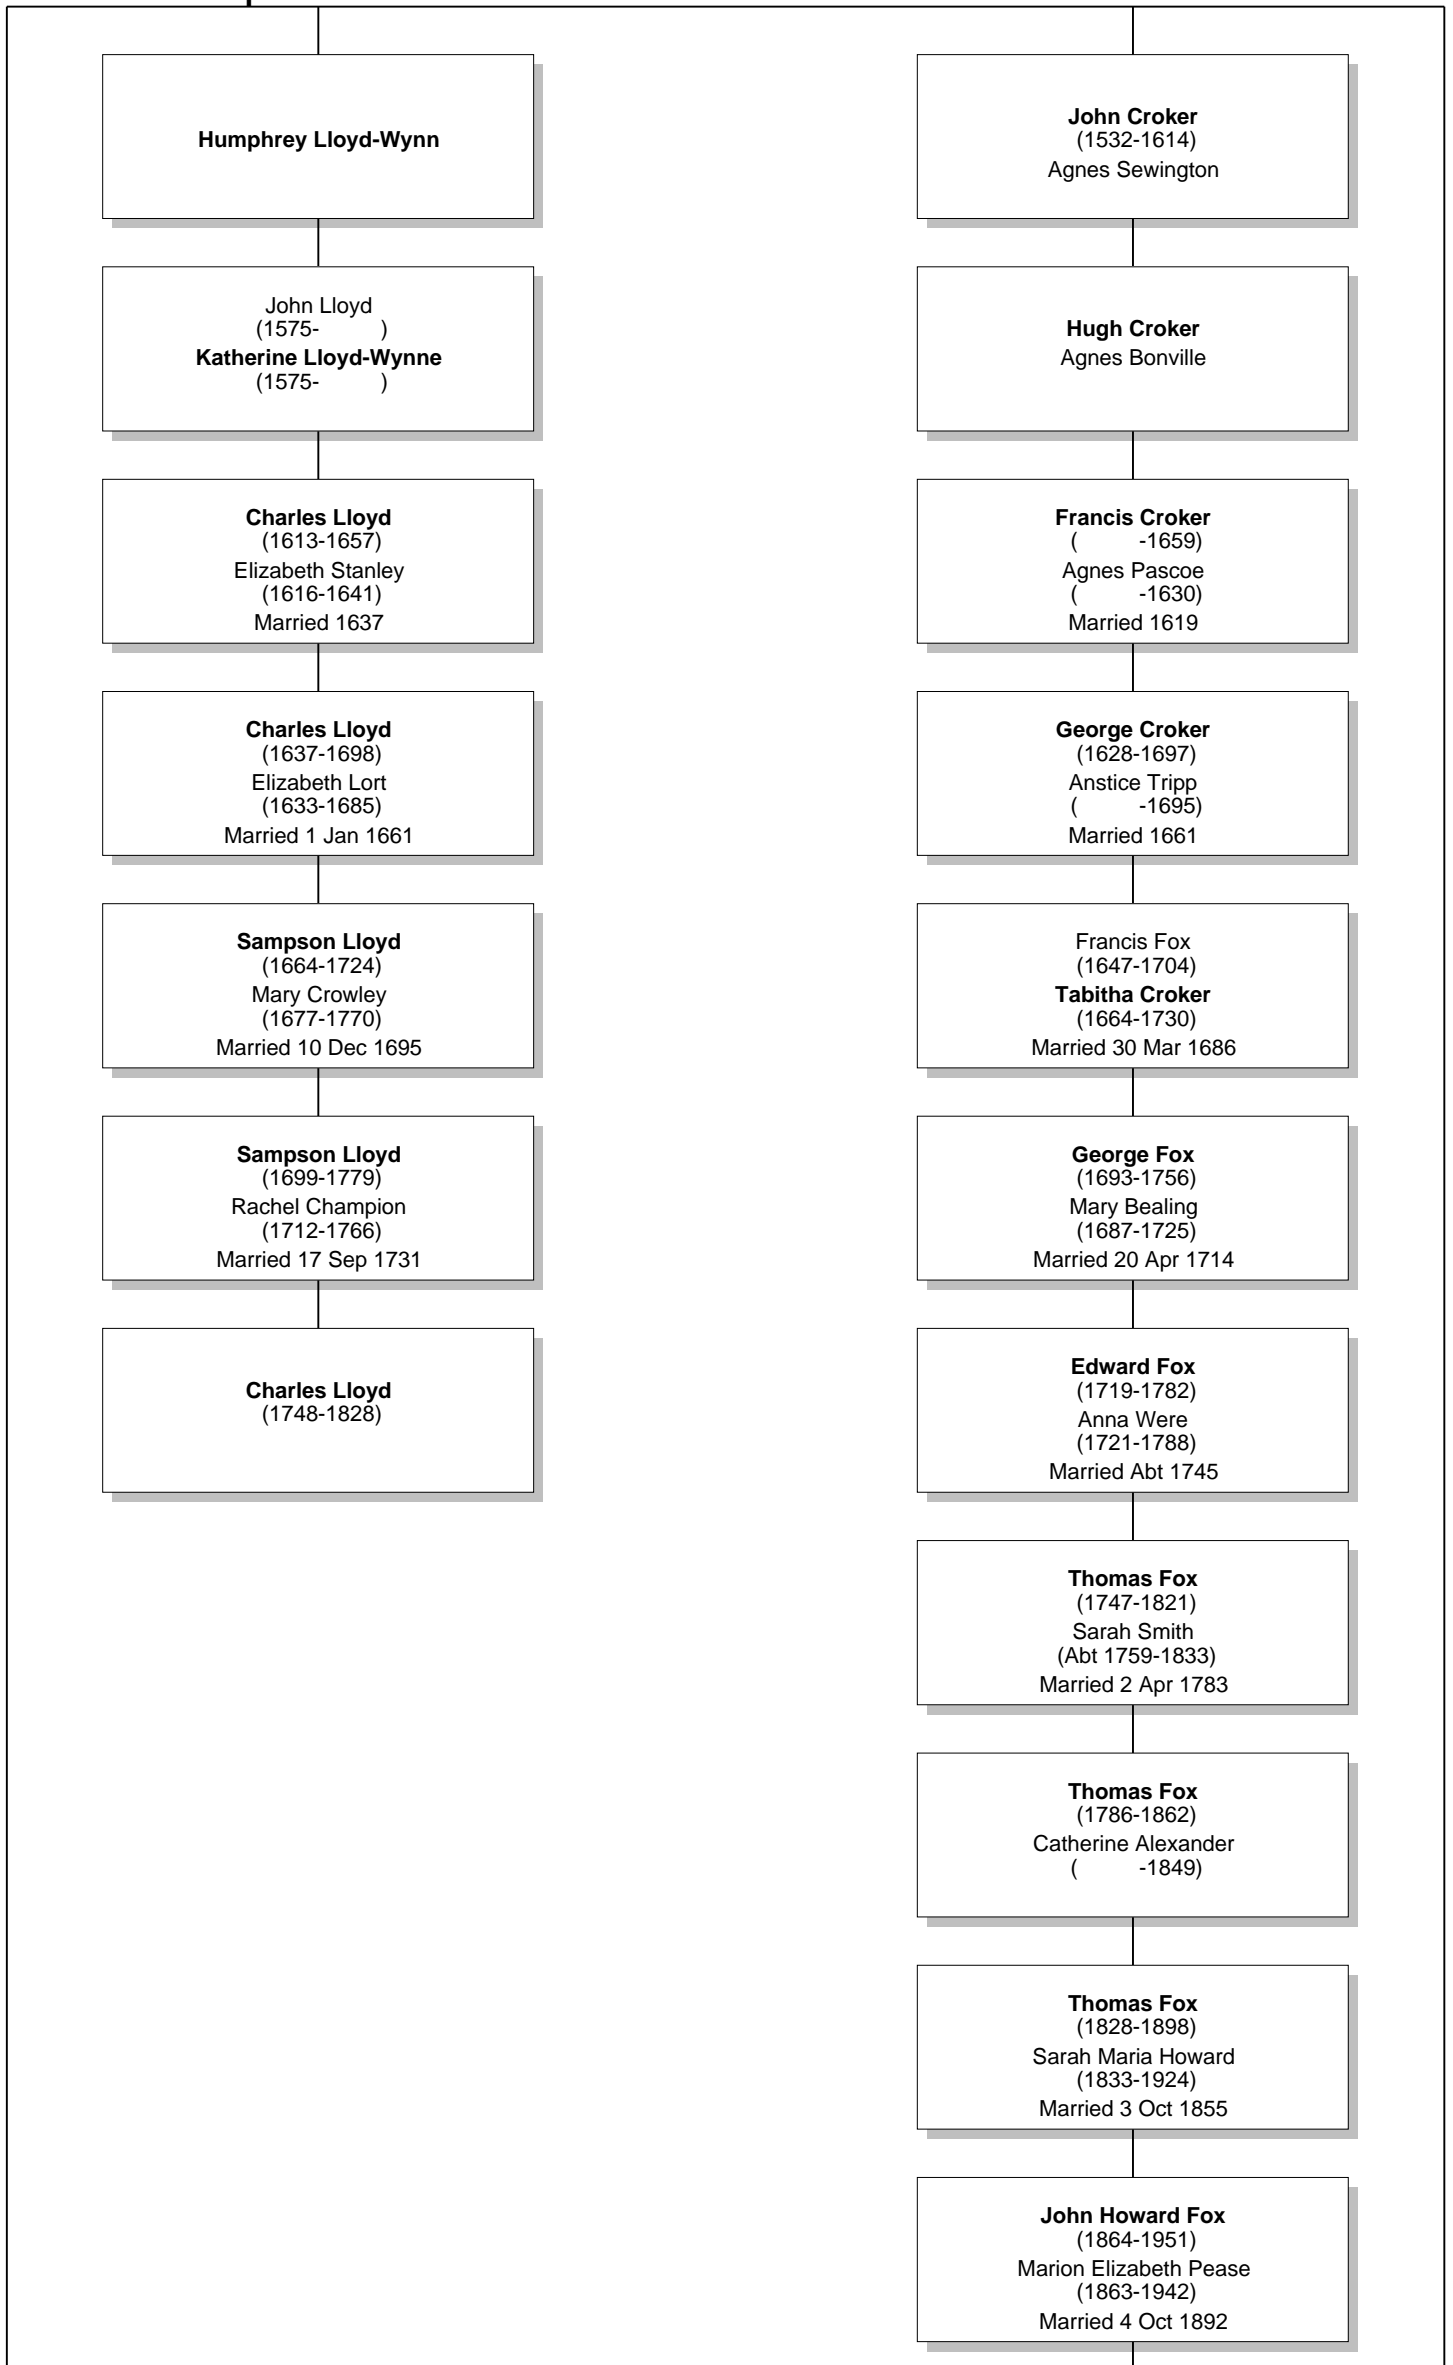

# Relationship Chart

Lloyd Howard Fox is the Half-3rd great-grandnephew of Charles Lloyd

# Relationship Chart

Lloyd Howard Fox is the 15th cousin 5 times removed \* of Charles Lloyd

Common Ancestor

# Relationship Chart