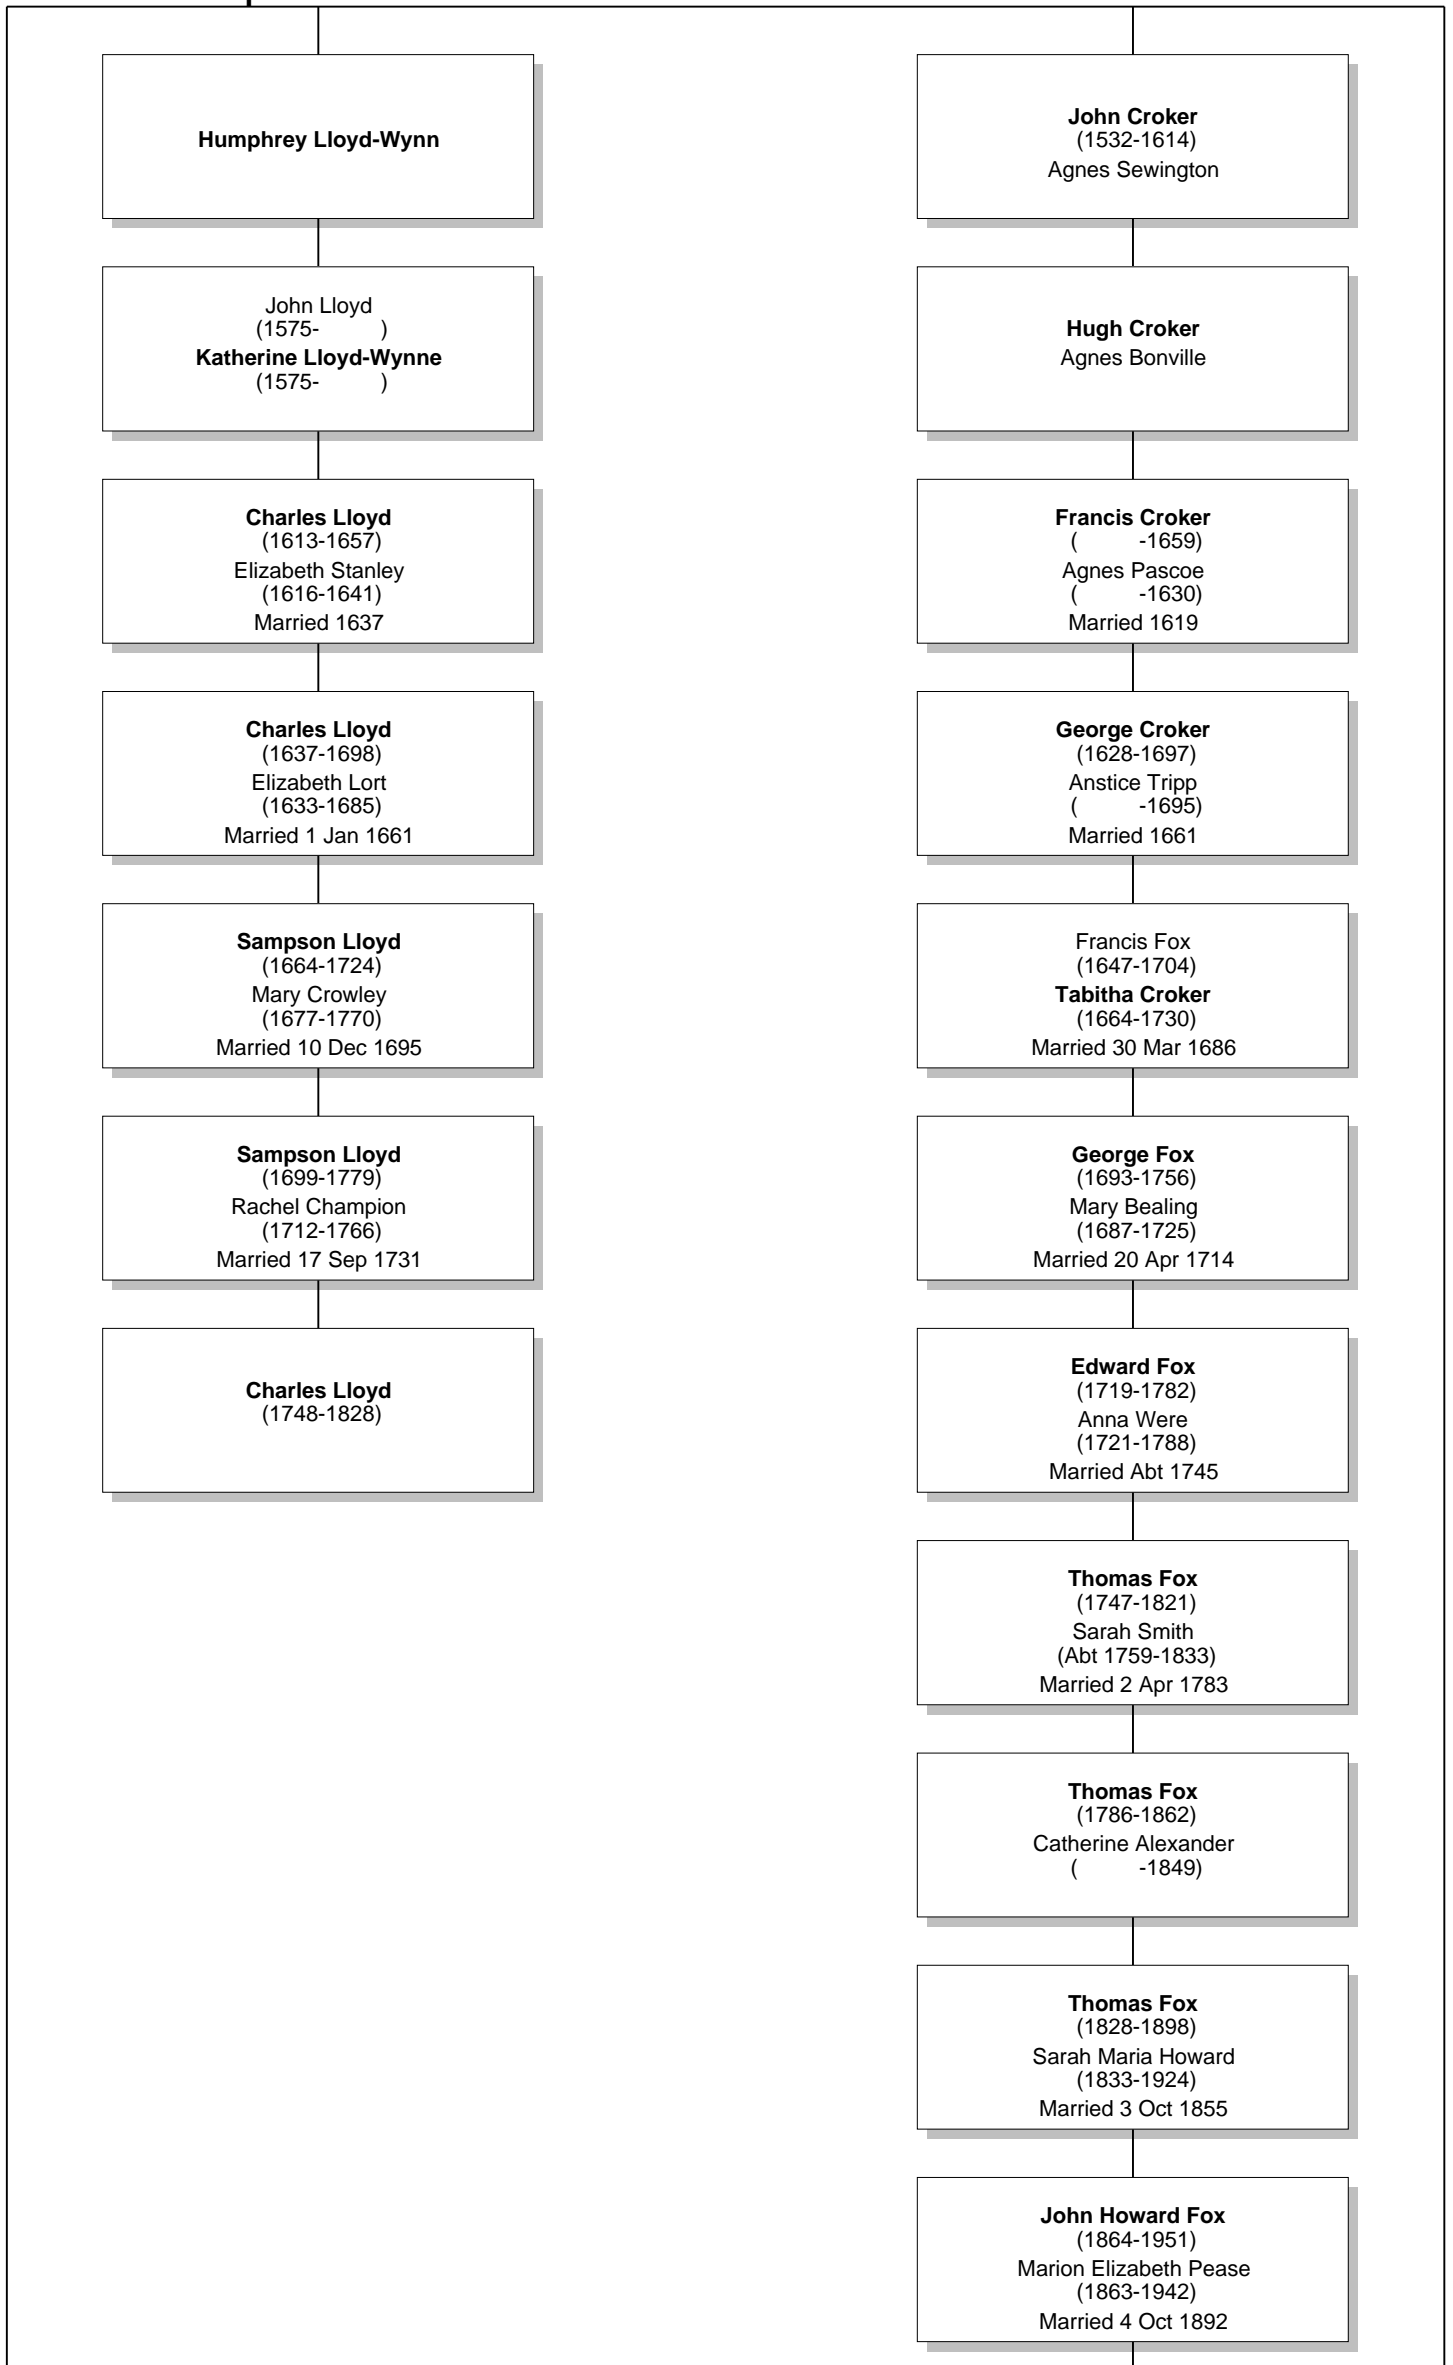

# Relationship Chart

# Relationship Chart

**Lloyd Howard Fox**  
(1893-1991)

# Relationship Chart

Lloyd Howard Fox is the Half-15th cousin 5 times removed \* of Charles Lloyd