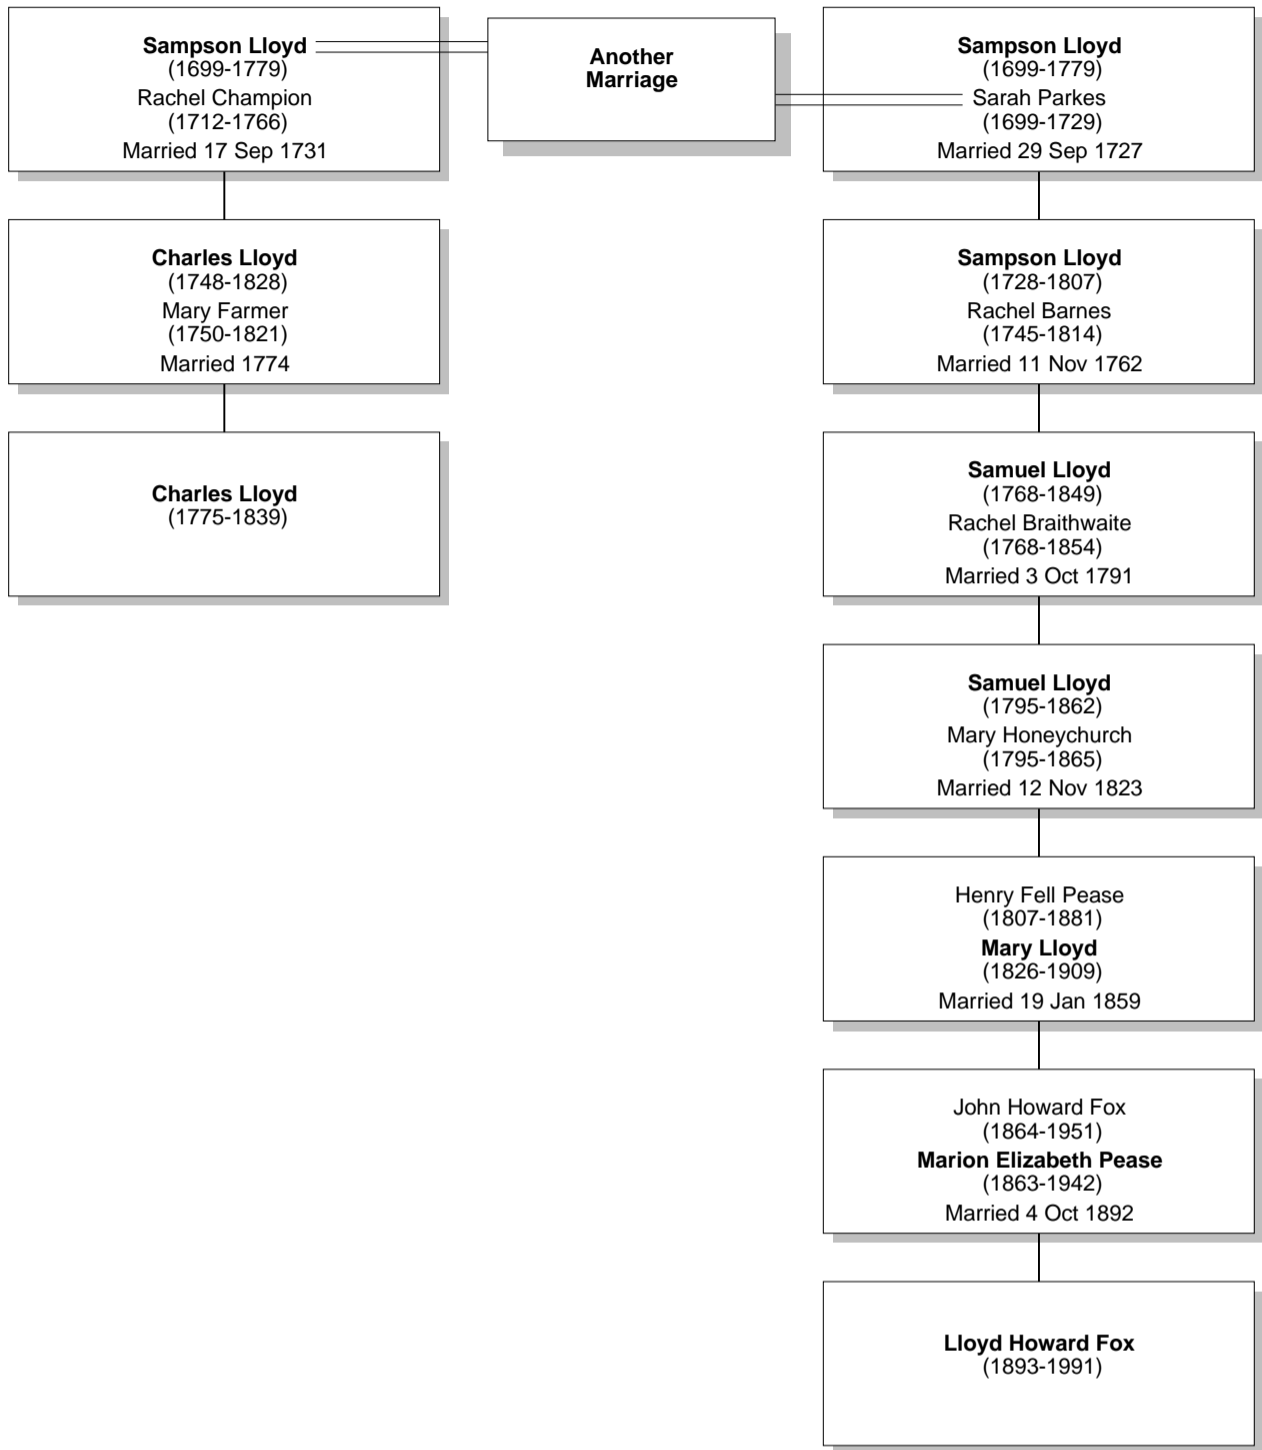

# Relationship Chart

Lloyd Howard Fox is the Half-1st cousin 4 times removed \* of Charles Lloyd

# Relationship Chart

Lloyd Howard Fox is the 16th cousin 4 times removed \* of Charles Lloyd

Common Ancestor

**Edward I**  
(1239-1307)  
**of Castile Eleanor**  
( -1290)  
Married 18 Oct 1254

**Edward II**  
(1284-1327)  
Isabella Capet

# Relationship Chart

# Relationship Chart

**Lloyd Howard Fox**  
(1893-1991)