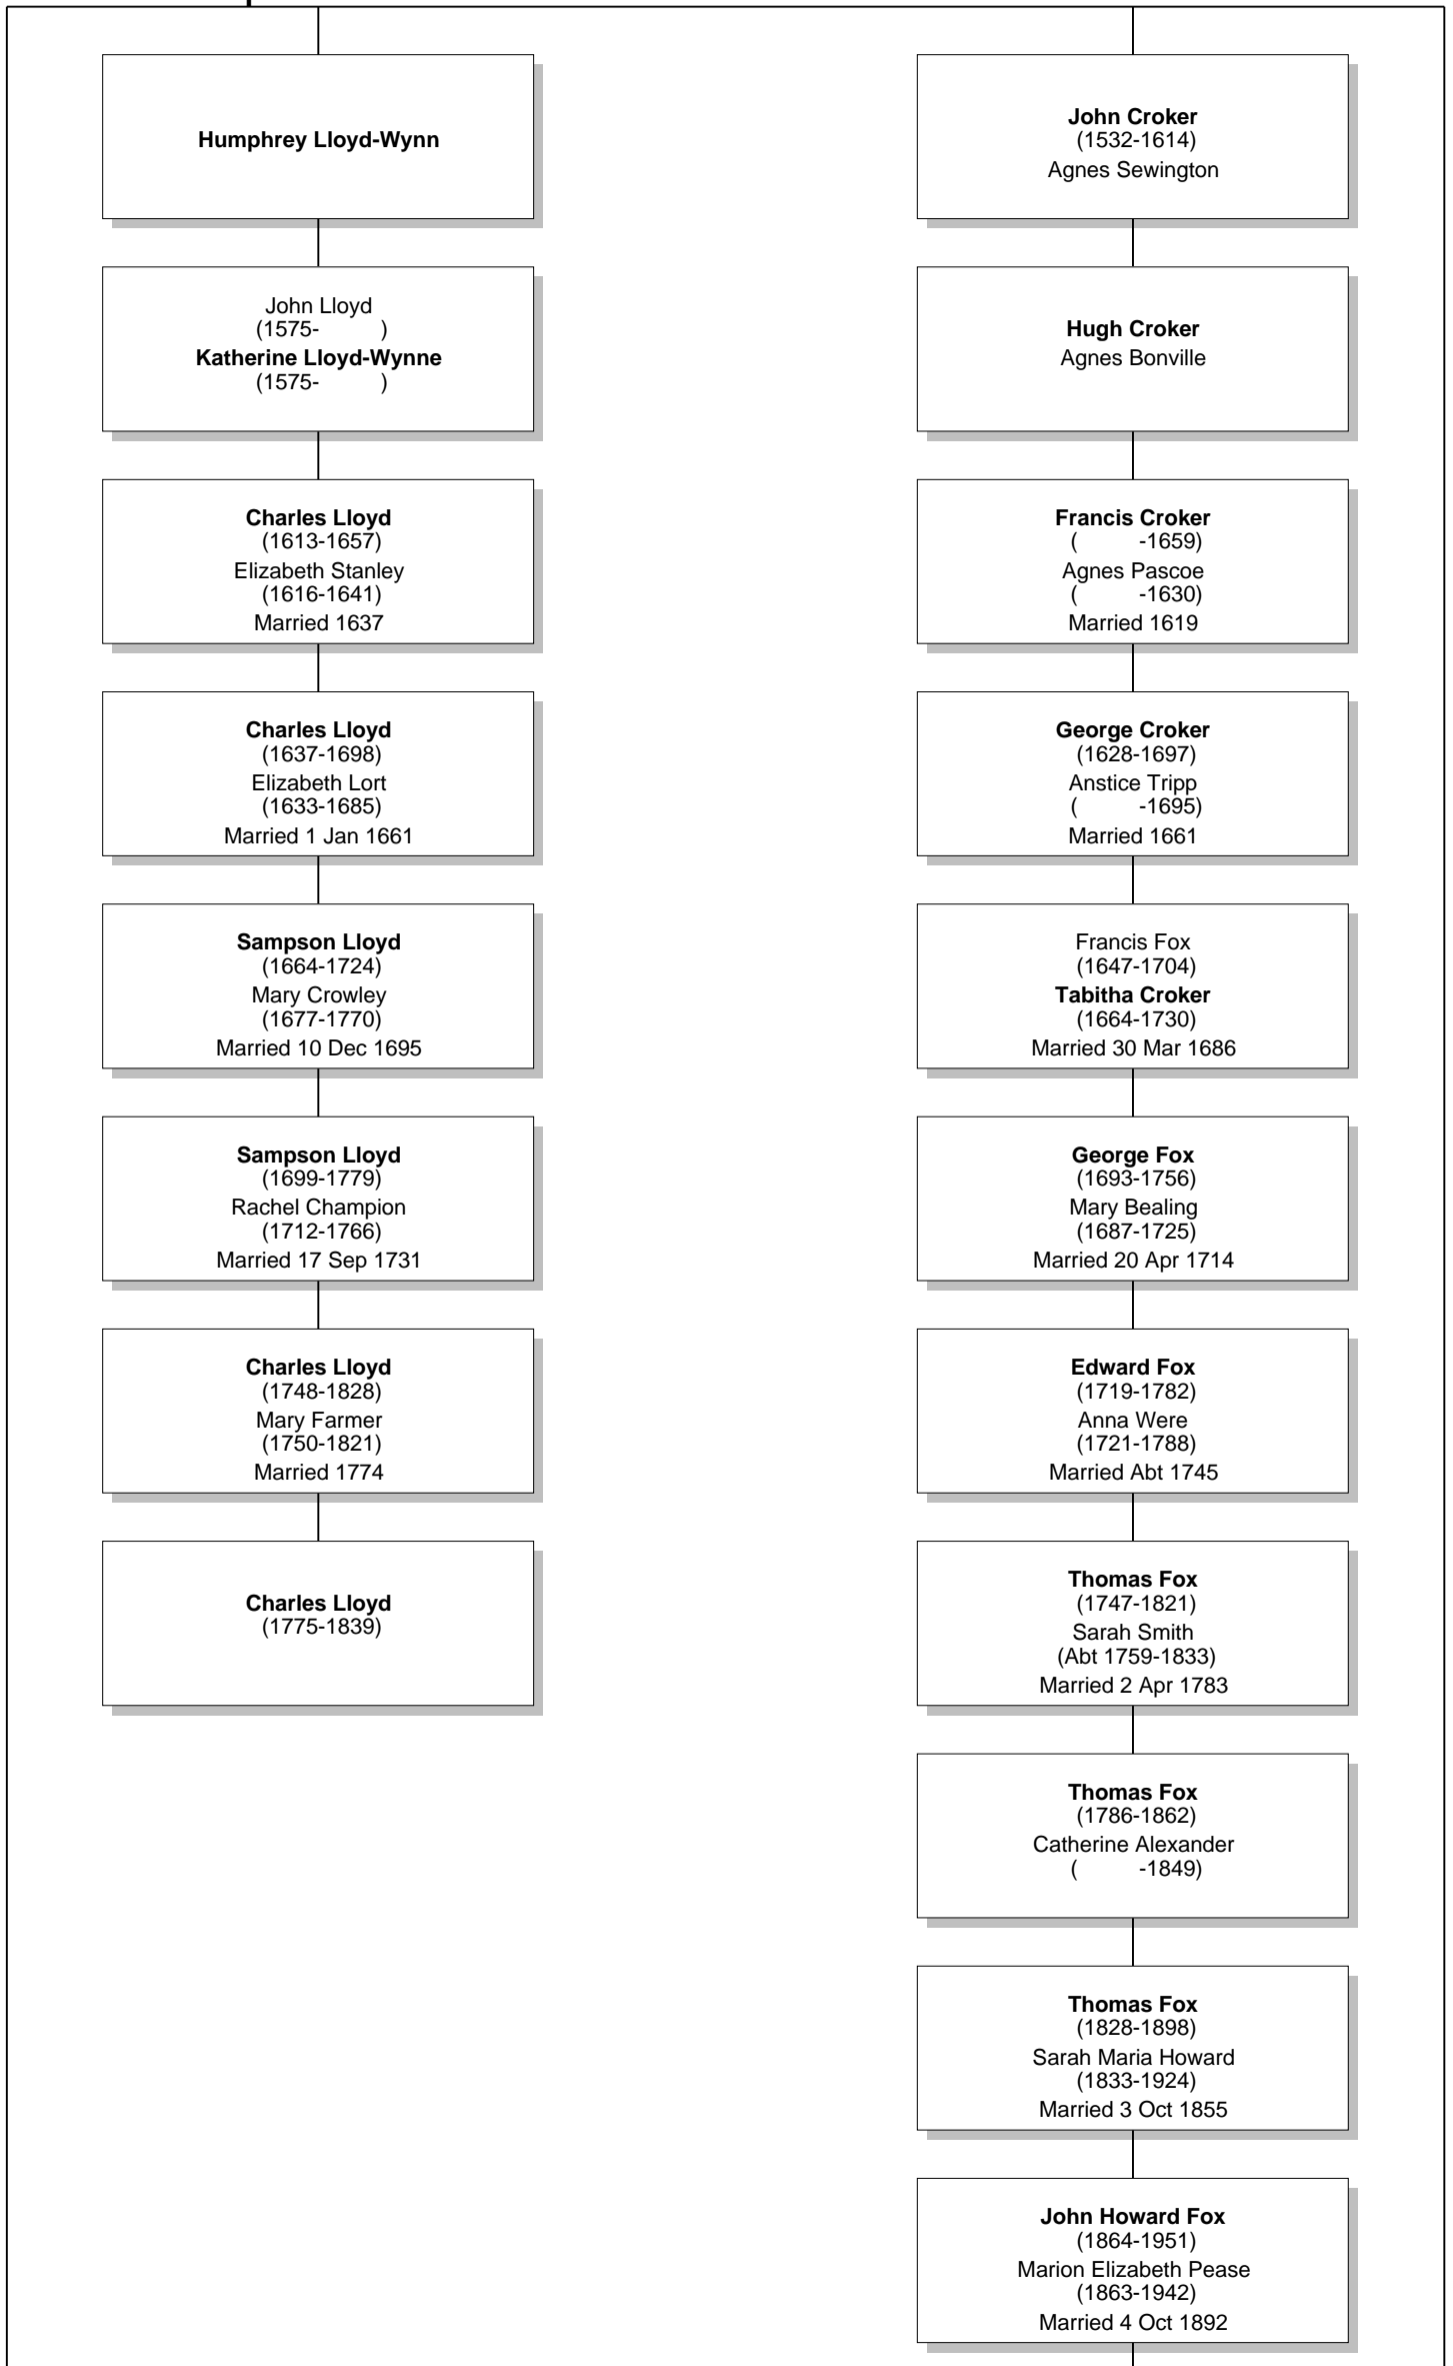

**Robert Yeo**  
Alice Walrond

Roger Kynaston  
**Elizabeth De Grey**

John Croker  
**Elizabeth Yeo**

**Humphrey Kynaston**  
(1468-1534)  
Isabella Verch Meredith Ap Howell

**John Croker**  
(1458-Abt 1547)  
Elizabeth Pollard  
( -1531)

# Relationship Chart

# Relationship Chart

**Lloyd Howard Fox**  
(1893-1991)