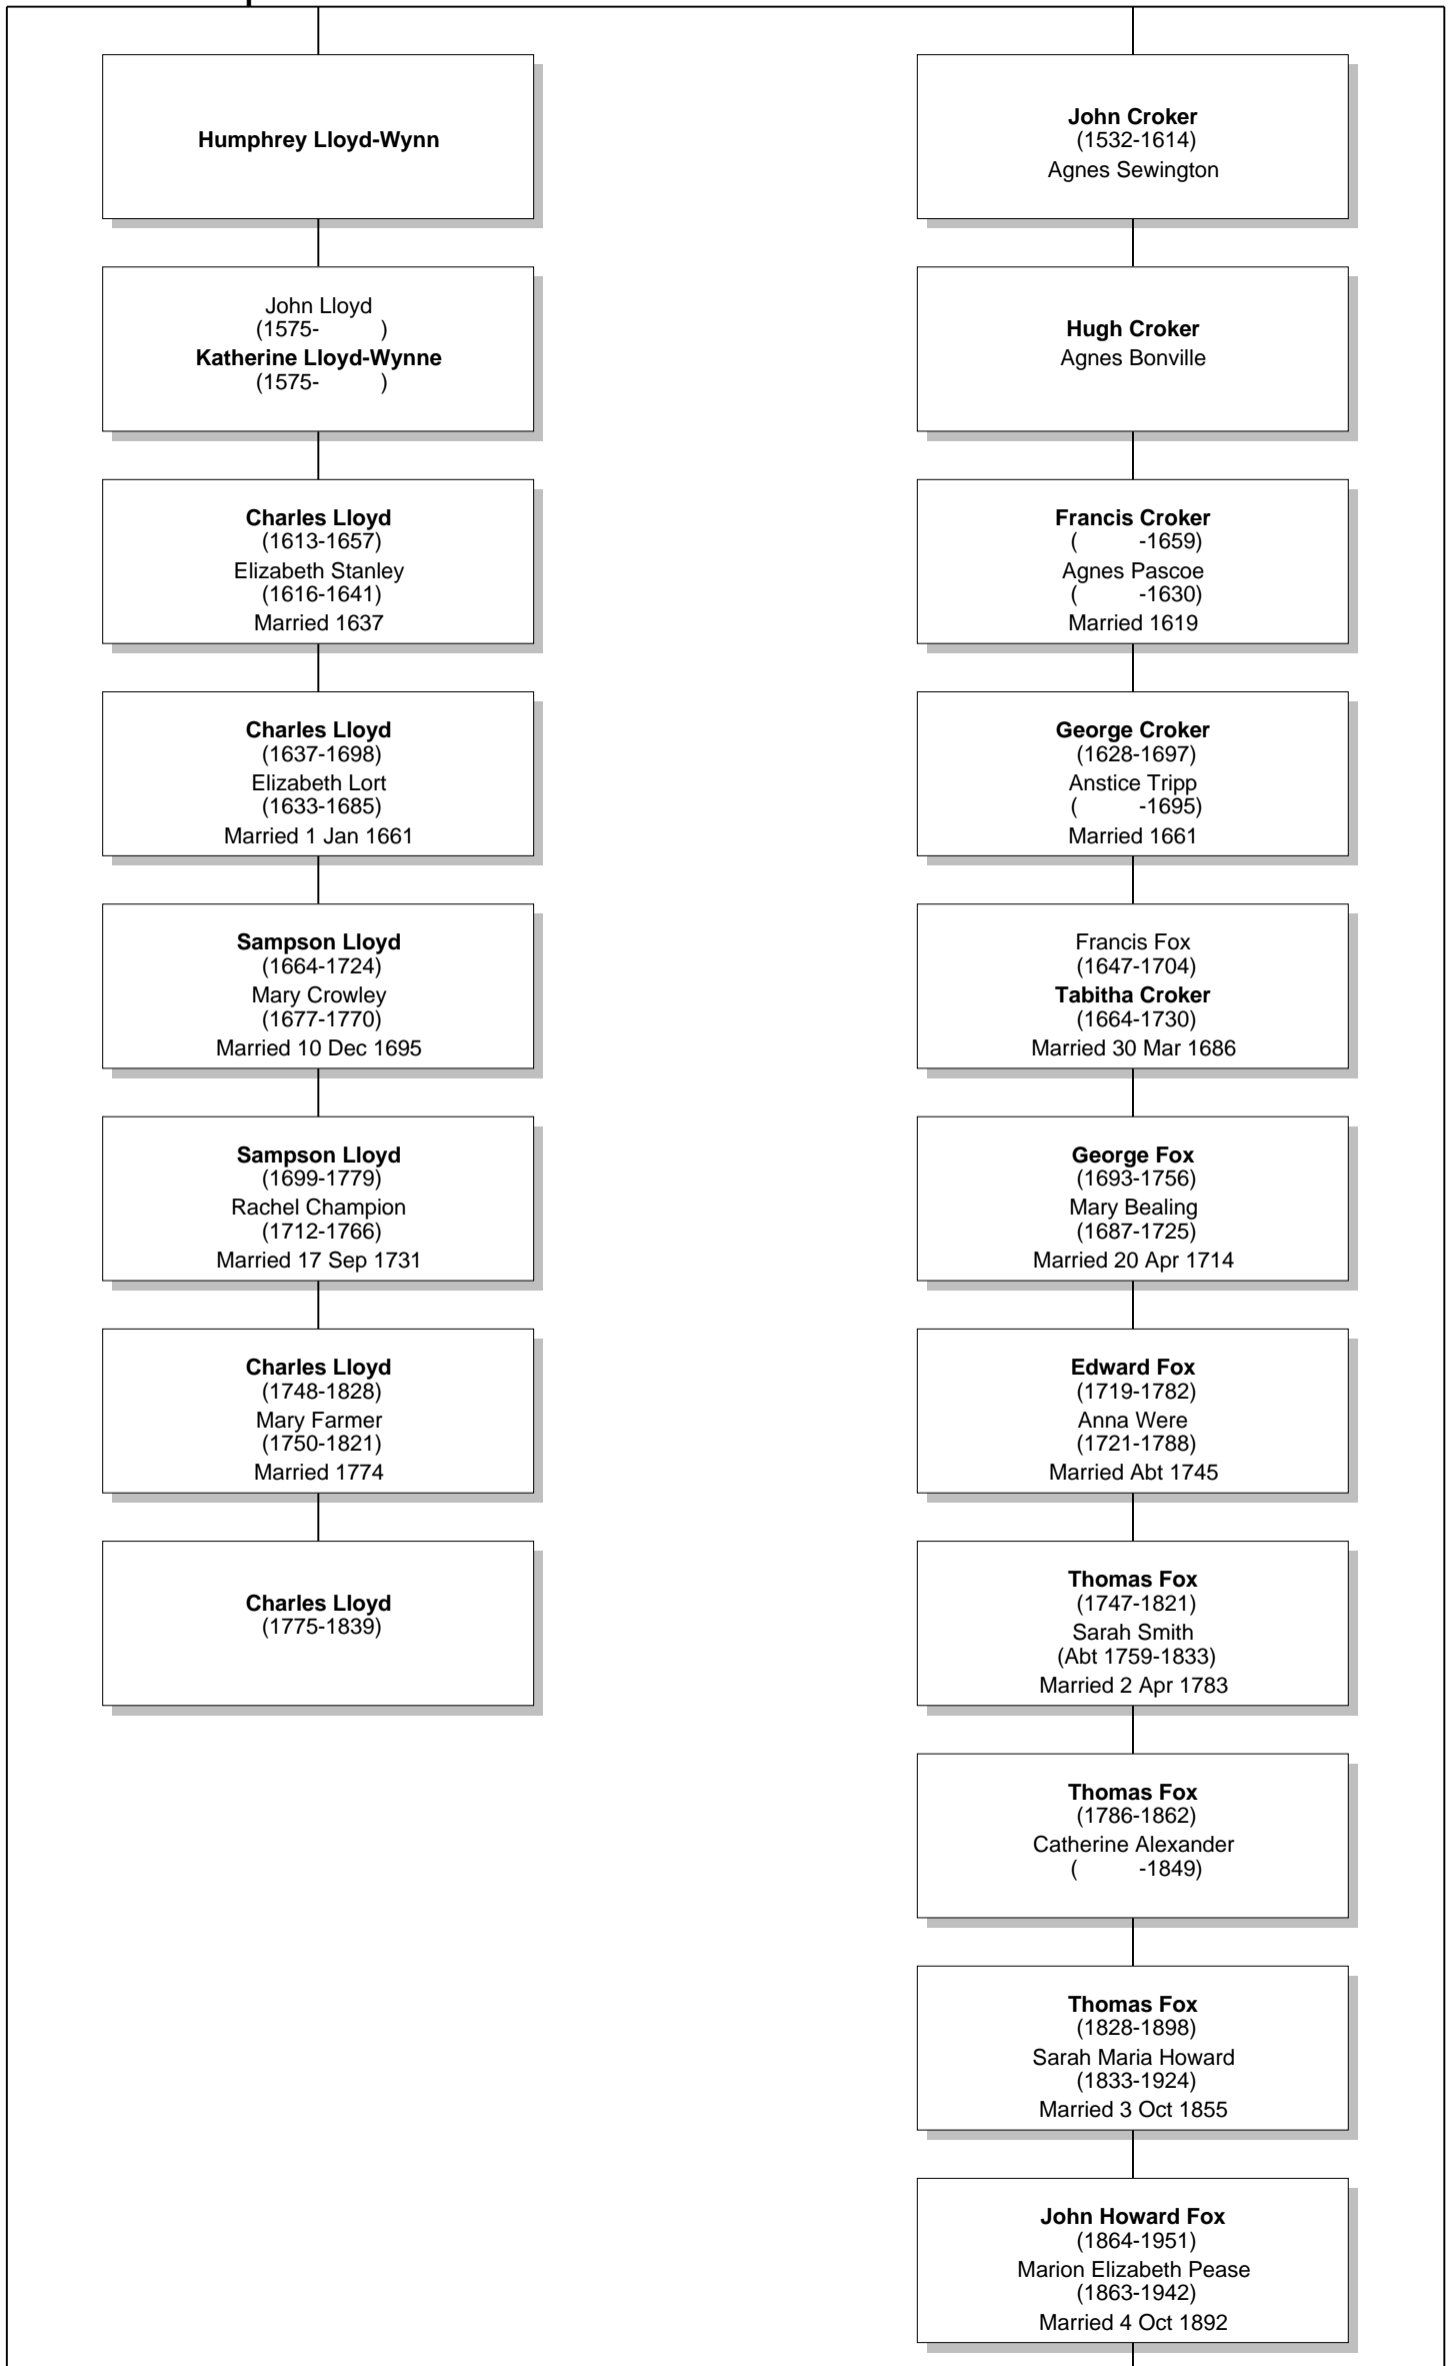

# Relationship Chart

# Relationship Chart

**Lloyd Howard Fox**  
(1893-1991)

# Relationship Chart

Lloyd Howard Fox is the Half-16th cousin 4 times removed \* of Charles Lloyd