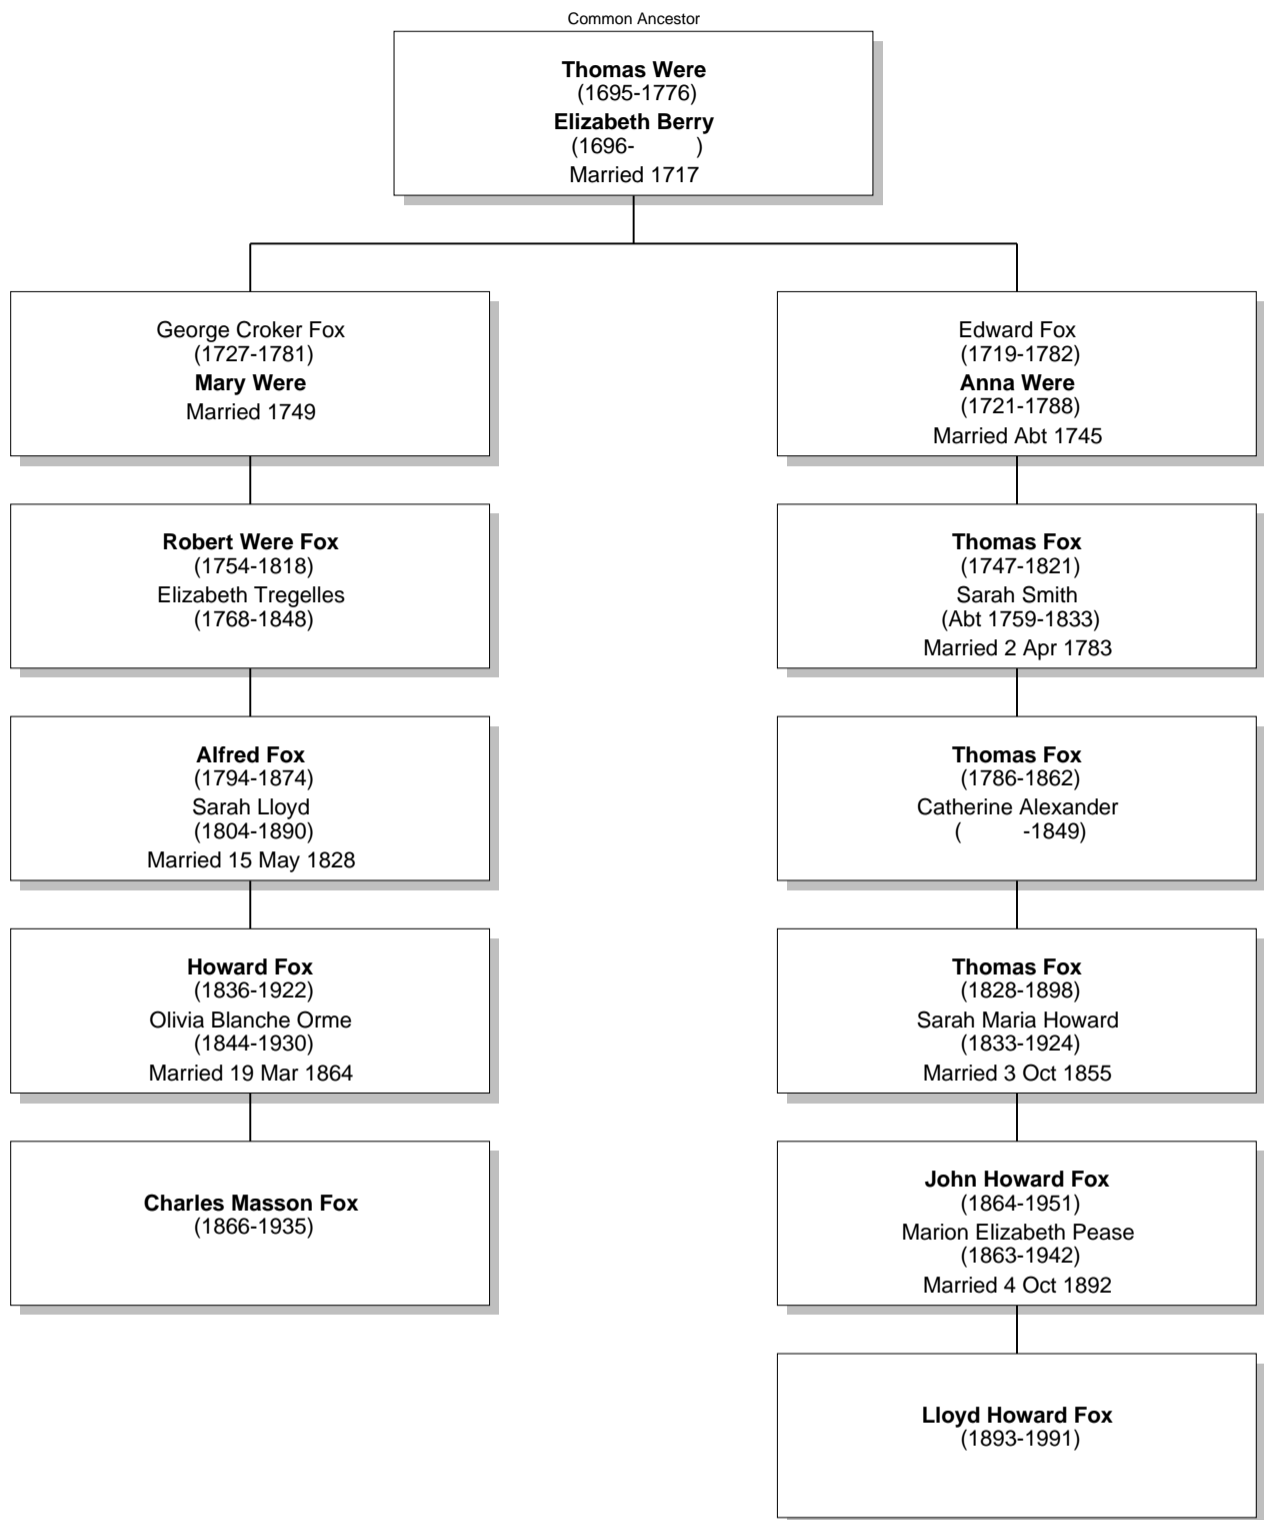

Alfred Fox  
(1794-1874)  
**Sarah Lloyd**  
(1804-1890)  
Married 15 May 1828

**Henry Fell Pease**  
(1807-1881)  
Mary Lloyd  
(1826-1909)  
Married 19 Jan 1859

**Howard Fox**  
(1836-1922)  
Olivia Blanche Orme  
(1844-1930)  
Married 19 Mar 1864

# Relationship Chart

Lloyd Howard Fox is the 4th cousin once removed \* of Charles Masson Fox