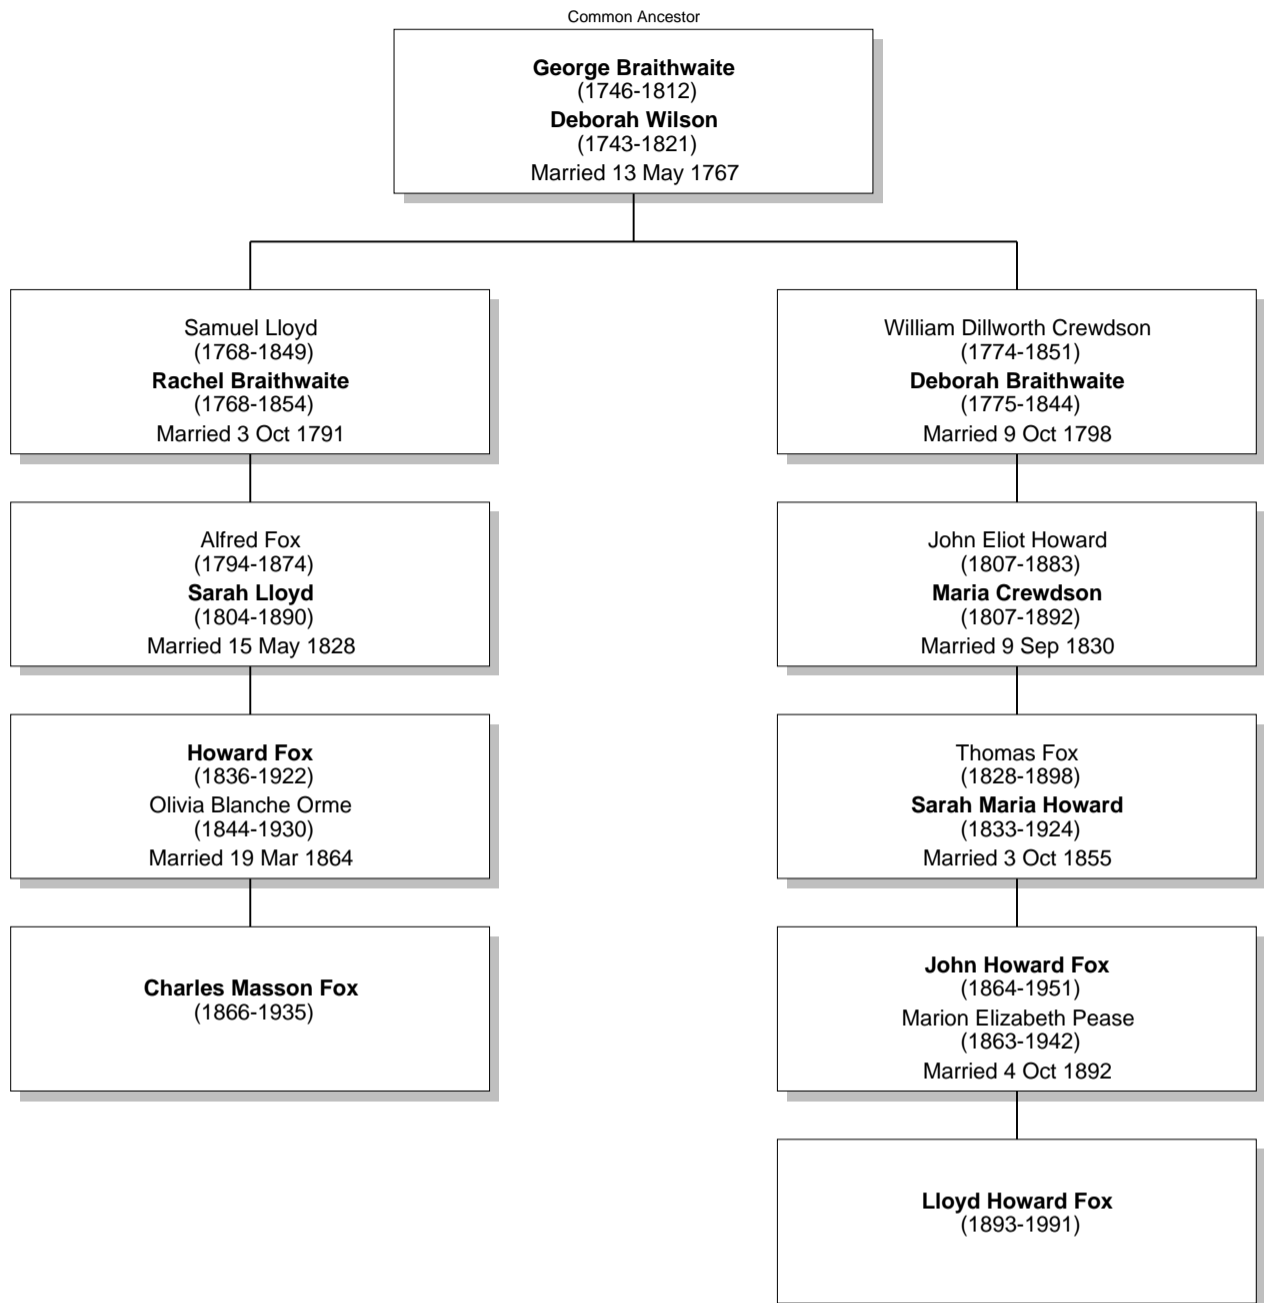

# Relationship Chart

Lloyd Howard Fox is the 2nd cousin once removed \* of Charles Masson Fox

# Relationship Chart

Lloyd Howard Fox is the 3rd cousin once removed \* of Charles Masson Fox

# Relationship Chart

Lloyd Howard Fox is the 4th cousin of Charles Masson Fox

Common Ancestor

**Isaac Wilson**  
(1715-1785)  
**Rachel Wilson**  
(1720-1775)  
Married 18 Feb 1740

George Braithwaite  
(1746-1812)  
**Deborah Wilson**  
(1743-1821)  
Married 13 May 1767