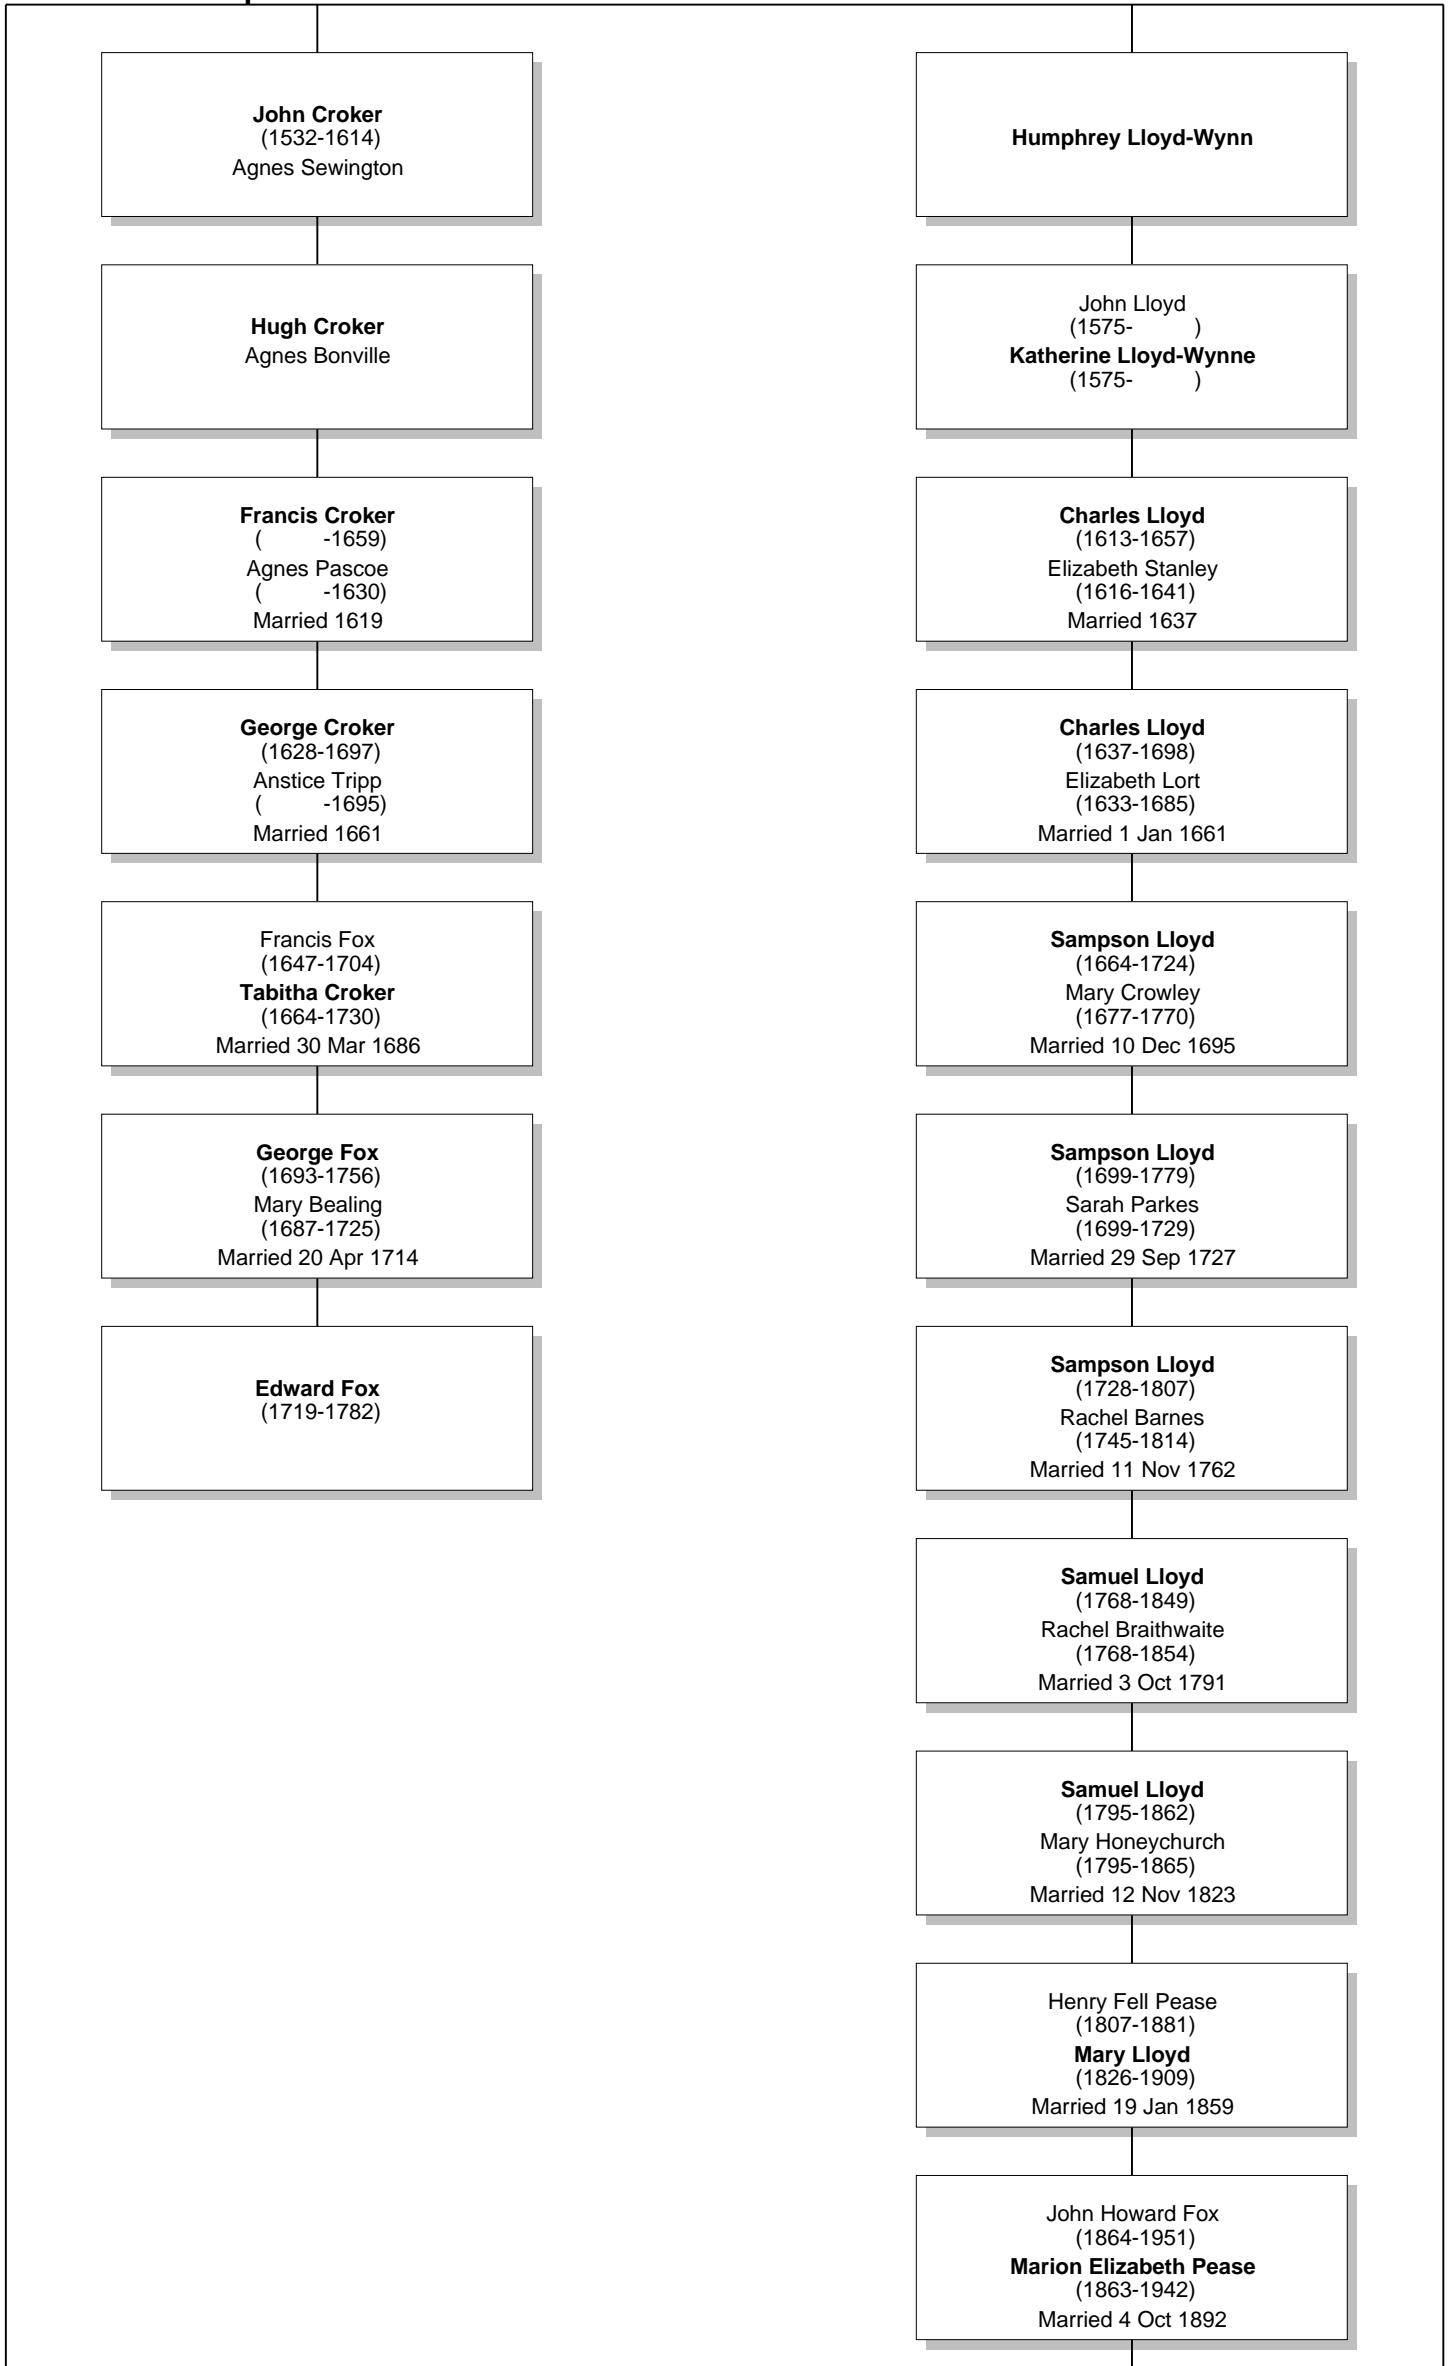

Relationship Chart

Lloyd Howard Fox is the 3rd great-grandson of Edward Fox

Common Ancestor

Relationship Chart

Lloyd Howard Fox is the Half-15th cousin 5 times removed * of Edward Fox

Relationship Chart

Relationship Chart

Lloyd Howard Fox
(1893-1991)