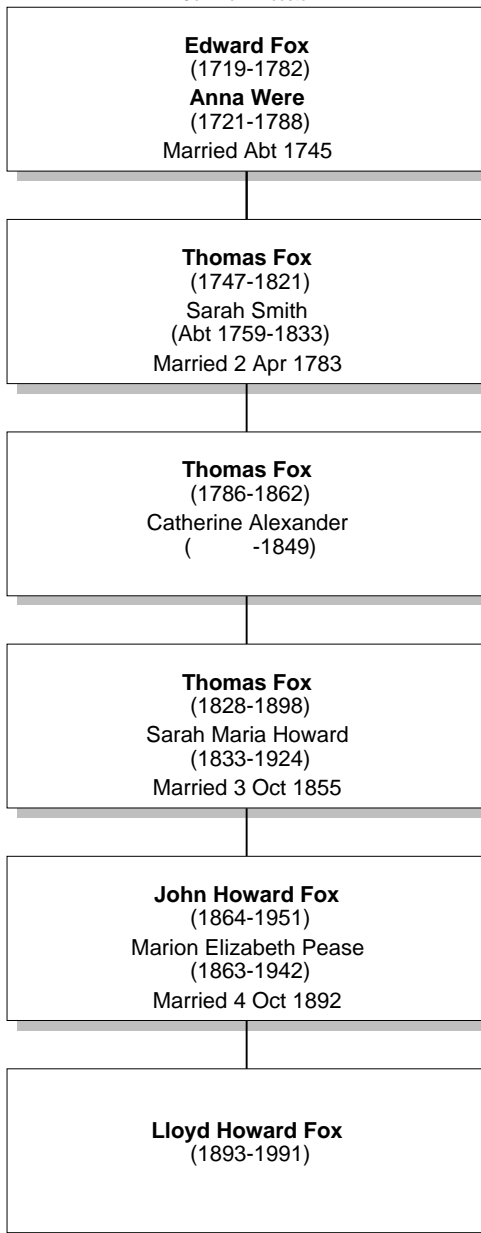

Relationship Chart

Lloyd Howard Fox is the 3rd great-grandson of Edward Fox

Common Ancestor

Relationship Chart

Lloyd Howard Fox is the Half-15th cousin 5 times removed * of Edward Fox

Relationship Chart

Relationship Chart

Lloyd Howard Fox
(1893-1991)