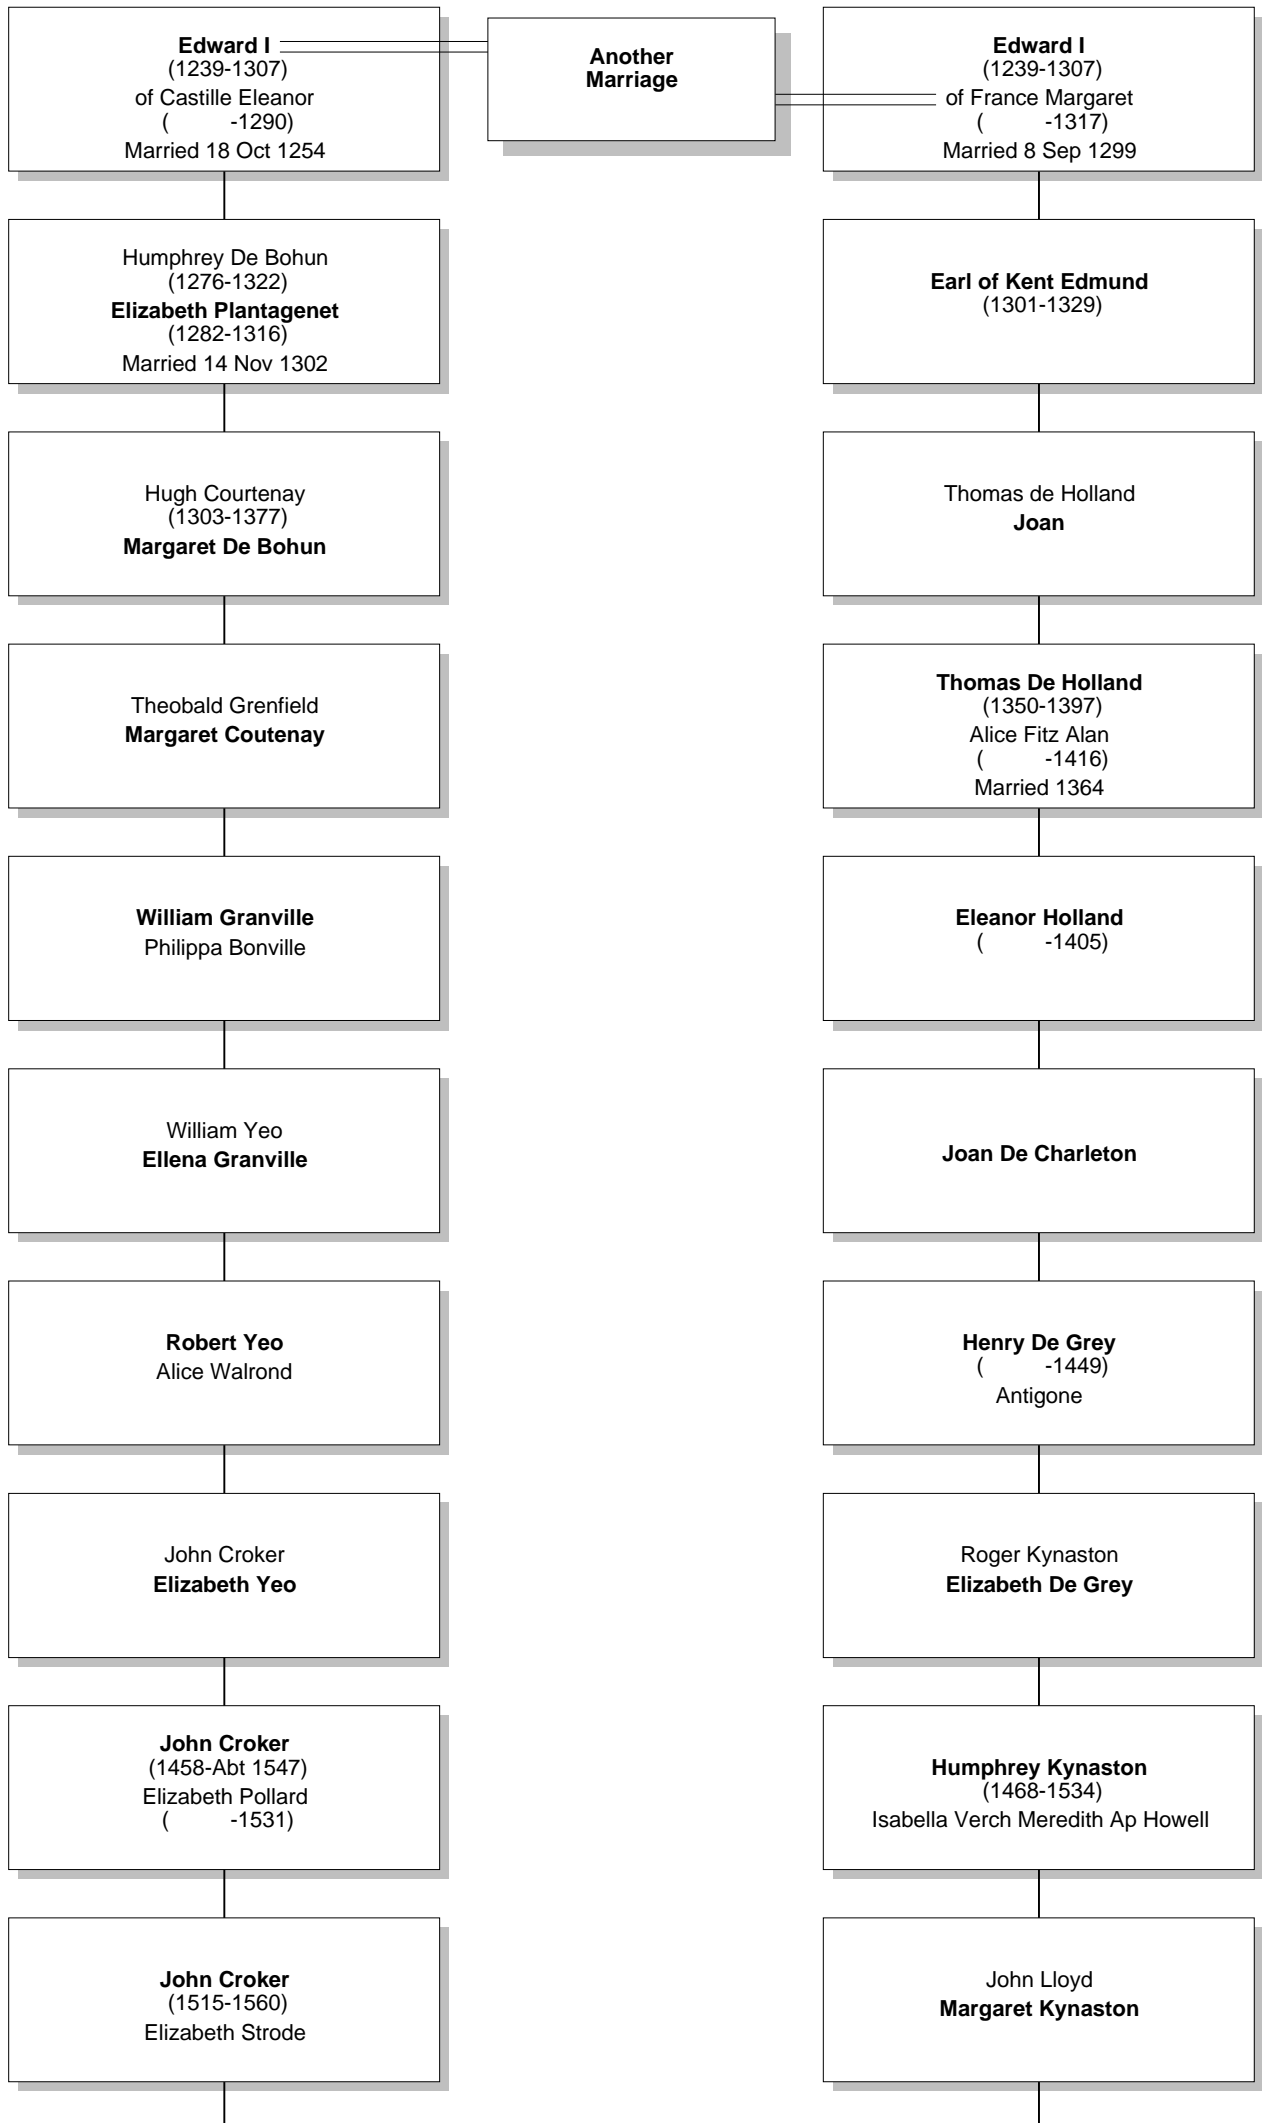

Relationship Chart

Lloyd Howard Fox is the 3rd great-grandson of Edward Fox

Common Ancestor

Relationship Chart

Lloyd Howard Fox is the Half-15th cousin 5 times removed * of Edward Fox

Relationship Chart

Relationship Chart

Lloyd Howard Fox
(1893-1991)