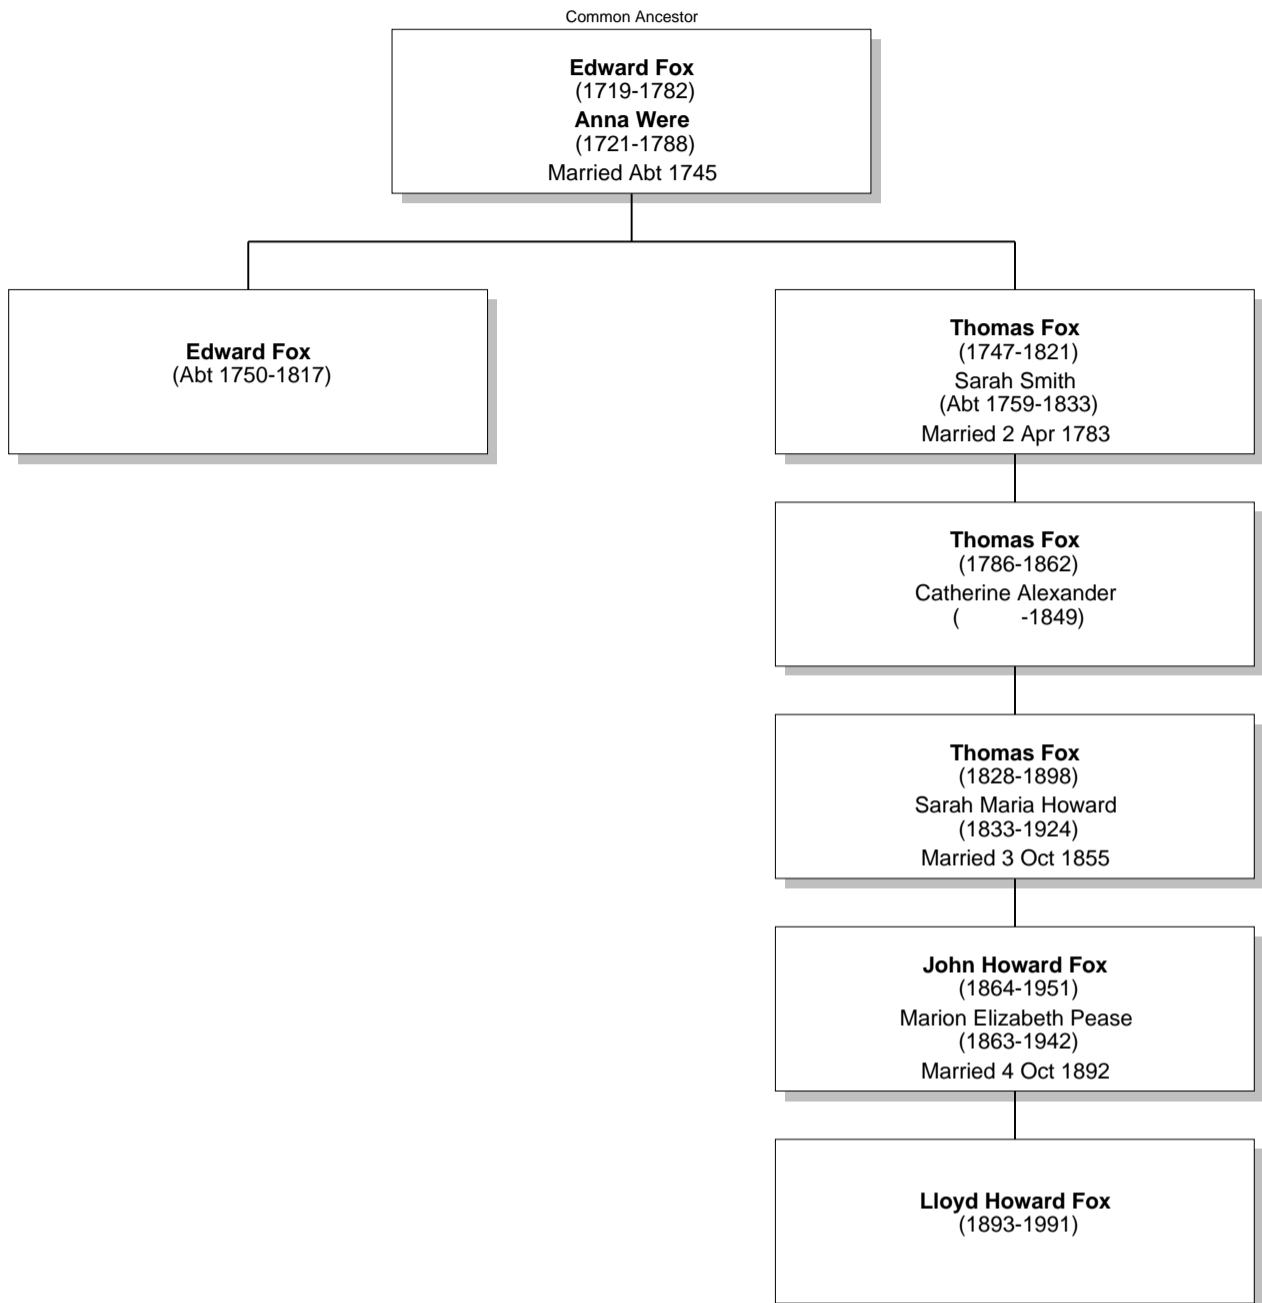

Relationship Chart

Lloyd Howard Fox is the 2nd great-grandnephew of Edward Fox

Relationship Chart

Lloyd Howard Fox is the Half-16th cousin 4 times removed * of Edward Fox

Relationship Chart

Relationship Chart

Lloyd Howard Fox
(1893-1991)