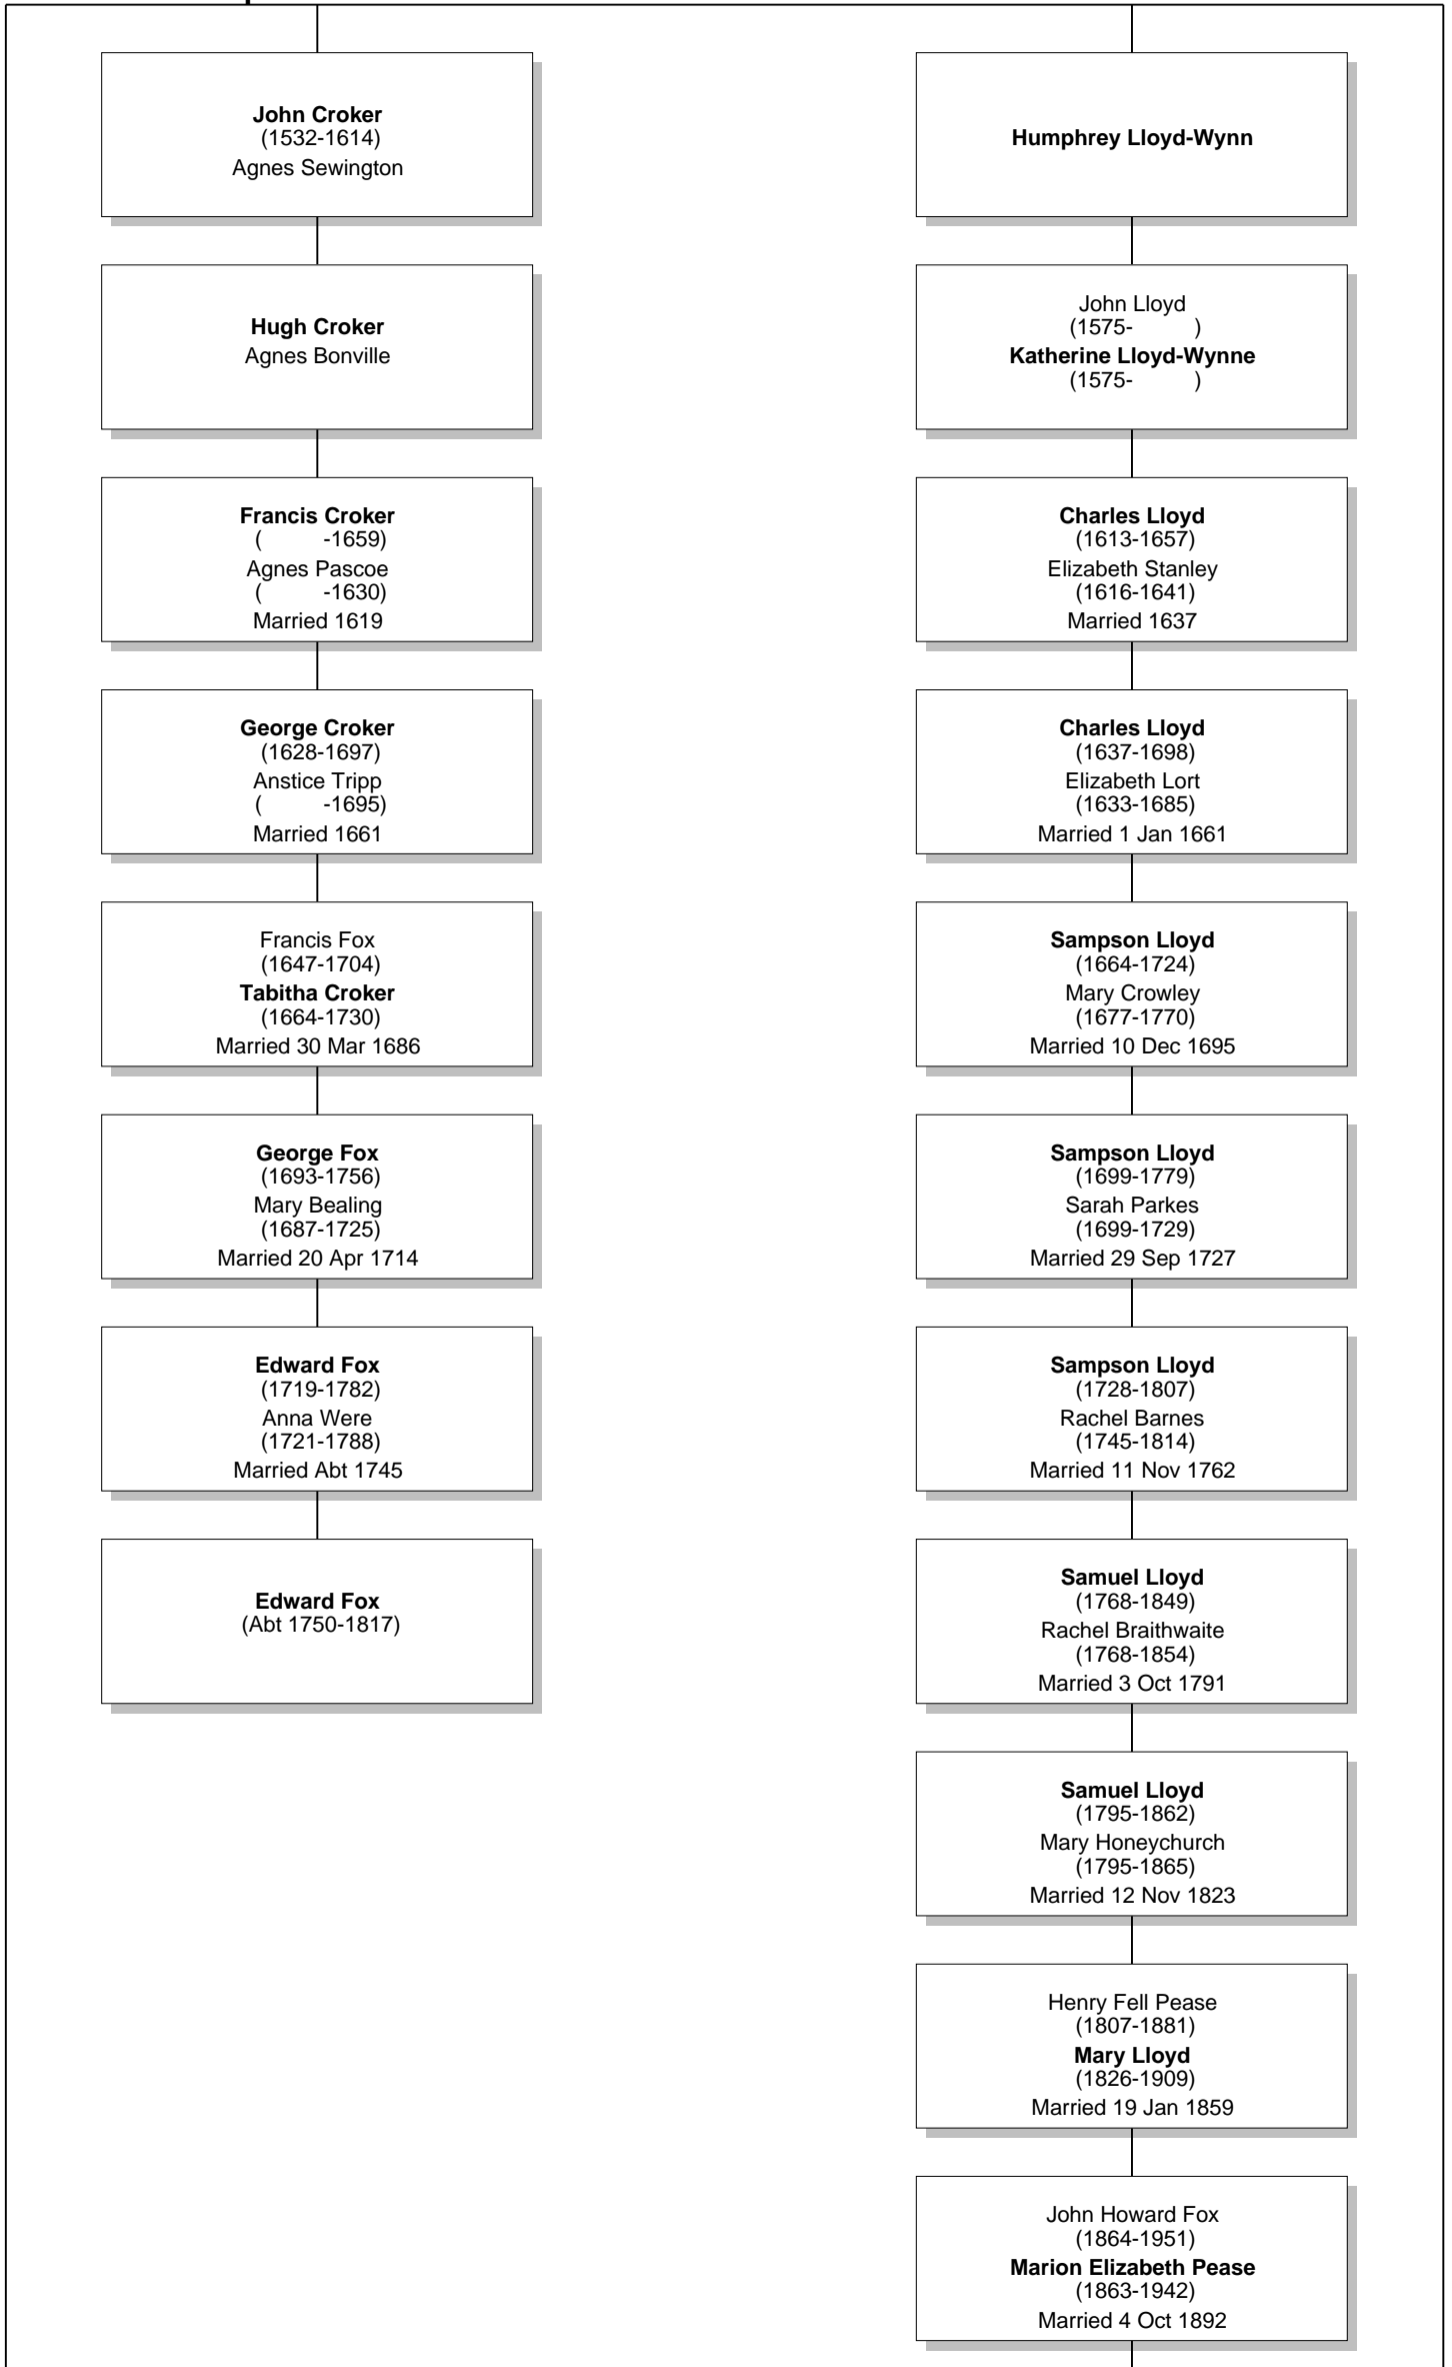

Relationship Chart

Lloyd Howard Fox is the 2nd great-grandnephew of Edward Fox

Relationship Chart

Lloyd Howard Fox is the Half-16th cousin 4 times removed * of Edward Fox

Relationship Chart

Relationship Chart

Lloyd Howard Fox
(1893-1991)