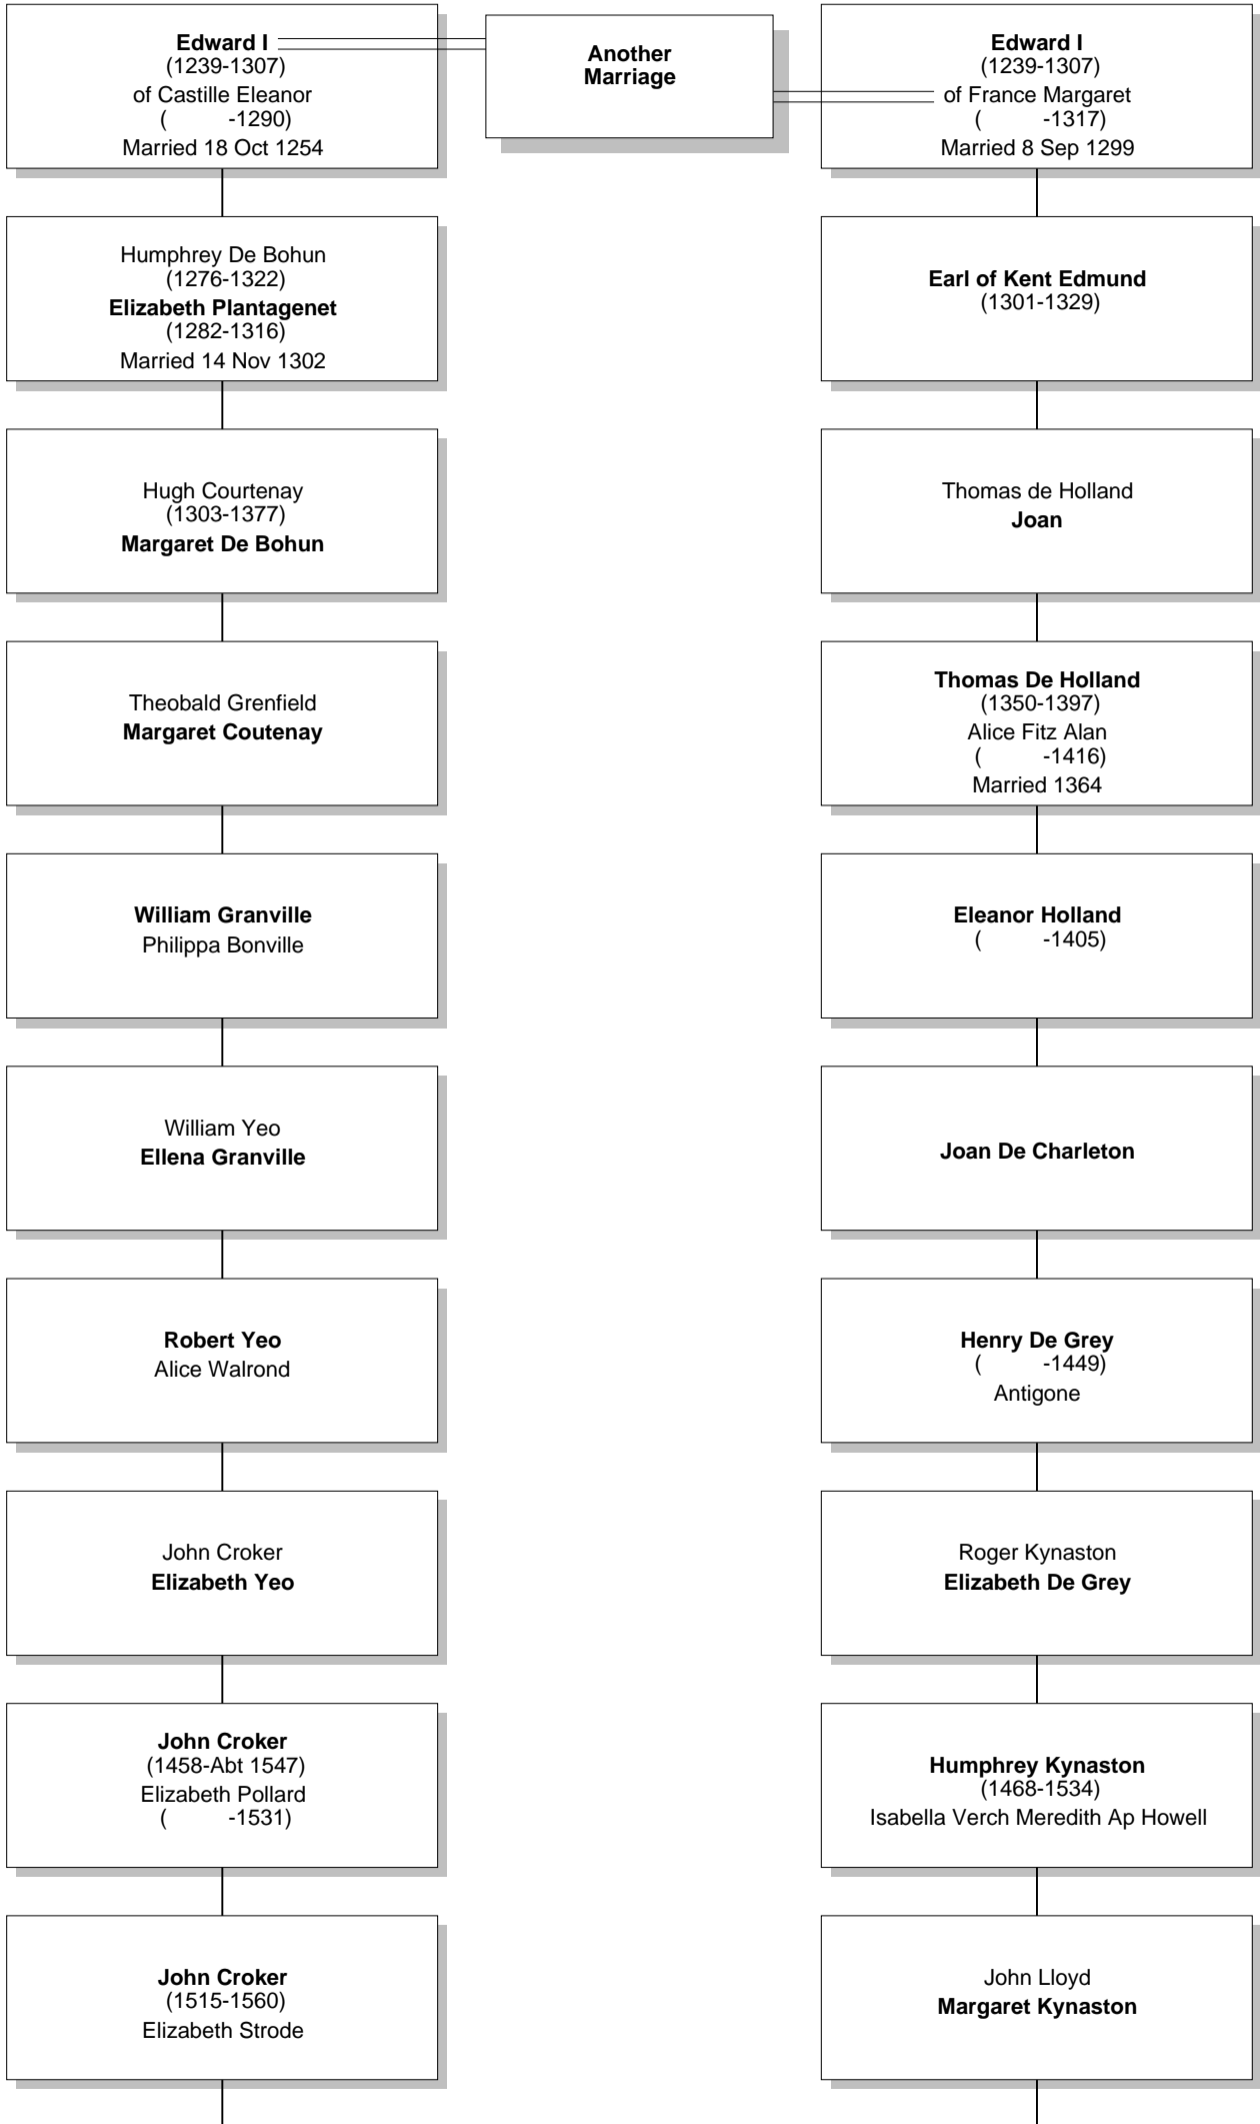

Relationship Chart

Lloyd Howard Fox is the 2nd great-grandnephew of Edward Fox

Relationship Chart

Lloyd Howard Fox is the Half-16th cousin 4 times removed * of Edward Fox

Relationship Chart

Relationship Chart

Lloyd Howard Fox
(1893-1991)