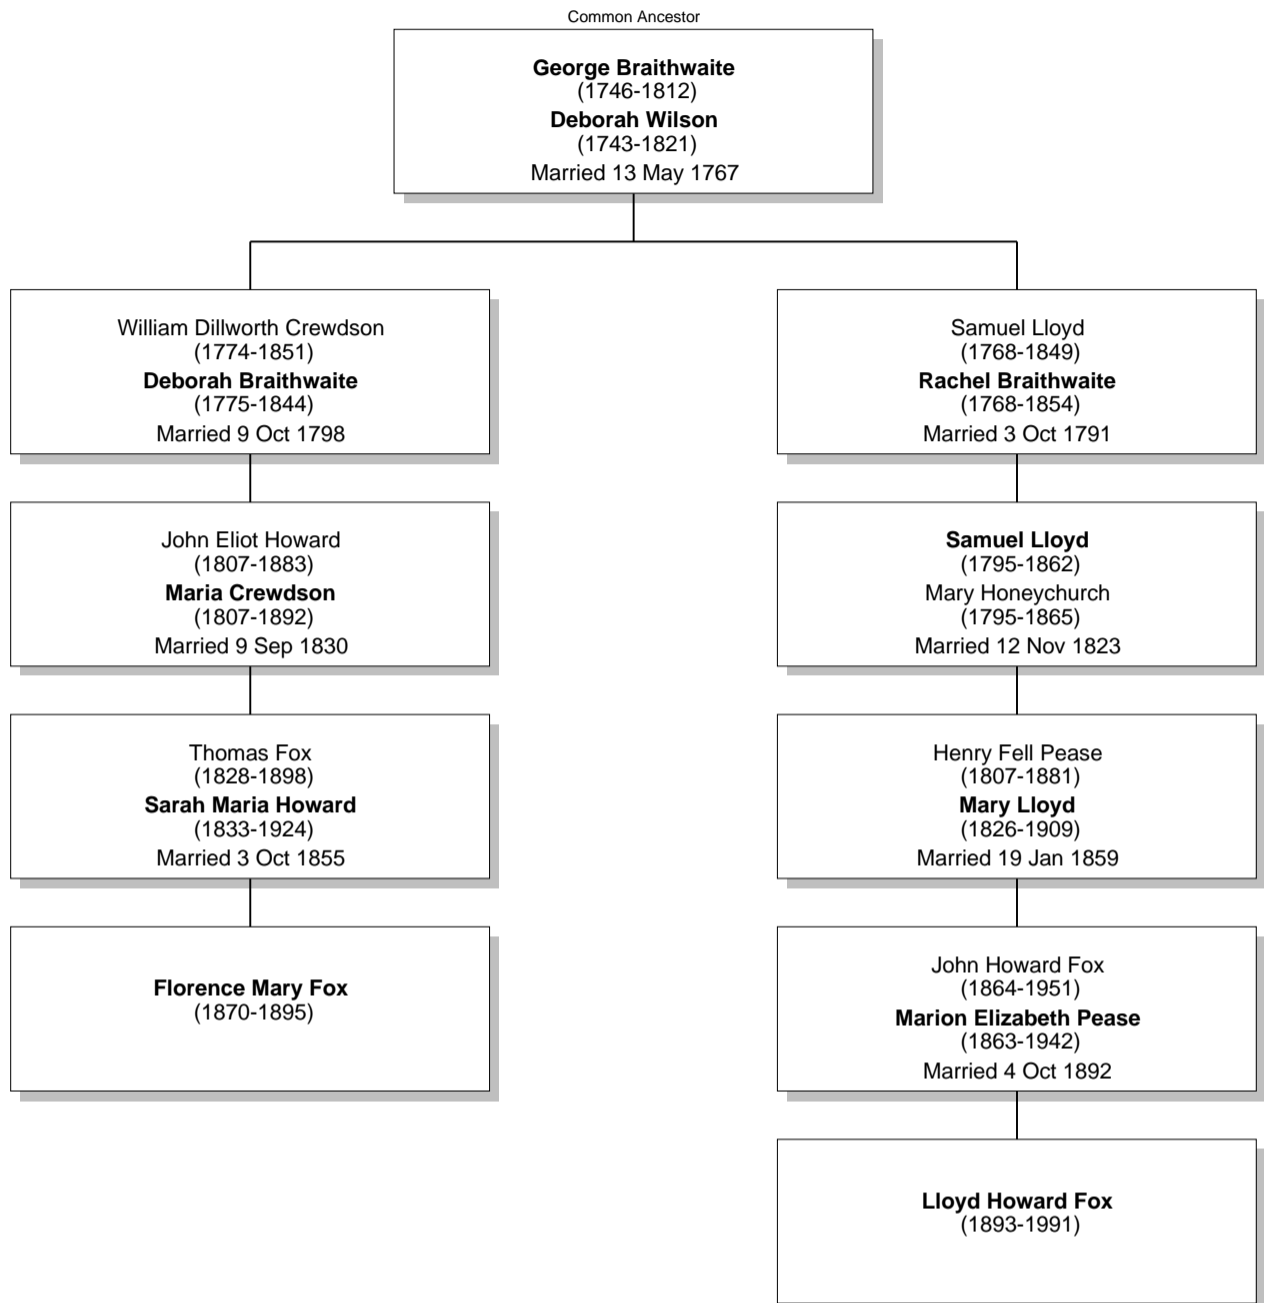

Relationship Chart

Lloyd Howard Fox is the Nephew of Florence Mary Fox

Relationship Chart

Lloyd Howard Fox is the 3rd cousin once removed * of Florence Mary Fox

Relationship Chart

Lloyd Howard Fox is the 4th cousin of Florence Mary Fox

Common Ancestor

Isaac Wilson
(1715-1785)
Rachel Wilson
(1720-1775)
Married 18 Feb 1740

George Braithwaite
(1746-1812)
Deborah Wilson
(1743-1821)
Married 13 May 1767

John Whitwell
(1735-1782)
Dorothy Wilson
(1741-1774)
Married 4 Feb 1765

Florence Mary Fox
(1870-1895)

Lloyd Howard Fox
(1893-1991)

Relationship Chart

Lloyd Howard Fox is the 5th cousin once removed * of Florence Mary Fox

Relationship Chart

Lloyd Howard Fox is the 5th cousin twice removed * of Florence Mary Fox