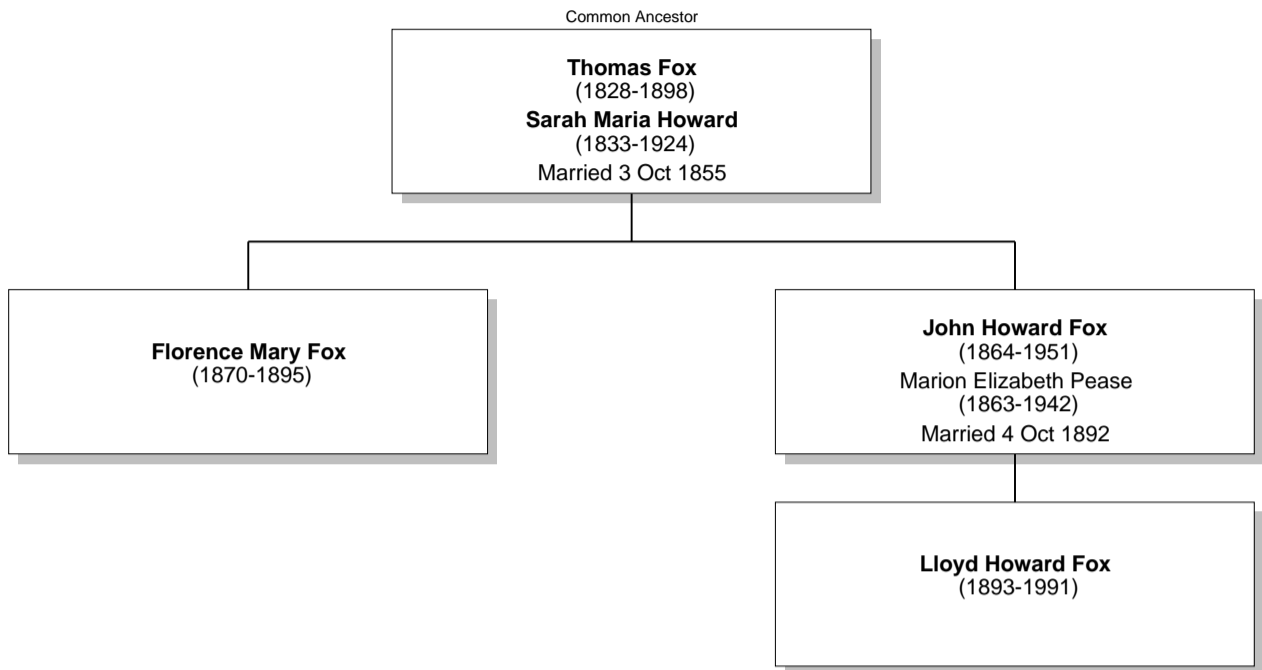

Relationship Chart

Lloyd Howard Fox is the Nephew of Florence Mary Fox

Relationship Chart

Lloyd Howard Fox is the 3rd cousin once removed * of Florence Mary Fox

Relationship Chart

Lloyd Howard Fox is the 4th cousin of Florence Mary Fox

Common Ancestor

Isaac Wilson
(1715-1785)
Rachel Wilson
(1720-1775)
Married 18 Feb 1740

George Braithwaite
(1746-1812)
Deborah Wilson
(1743-1821)
Married 13 May 1767

John Whitwell
(1735-1782)
Dorothy Wilson
(1741-1774)
Married 4 Feb 1765

William Dillworth Crewdson
(1774-1851)
Deborah Braithwaite
(1775-1844)
Married 9 Oct 1798

Edward Pease
(1767-1858)
Rachel Whitwell
(1774-1833)
Married 3 Nov 1796

John Eliot Howard
(1807-1883)
Maria Crewdson
(1807-1892)
Married 9 Sep 1830

Florence Mary Fox
(1870-1895)

Lloyd Howard Fox
(1893-1991)

Relationship Chart

Lloyd Howard Fox is the 5th cousin once removed * of Florence Mary Fox

Relationship Chart

Lloyd Howard Fox is the 5th cousin twice removed * of Florence Mary Fox