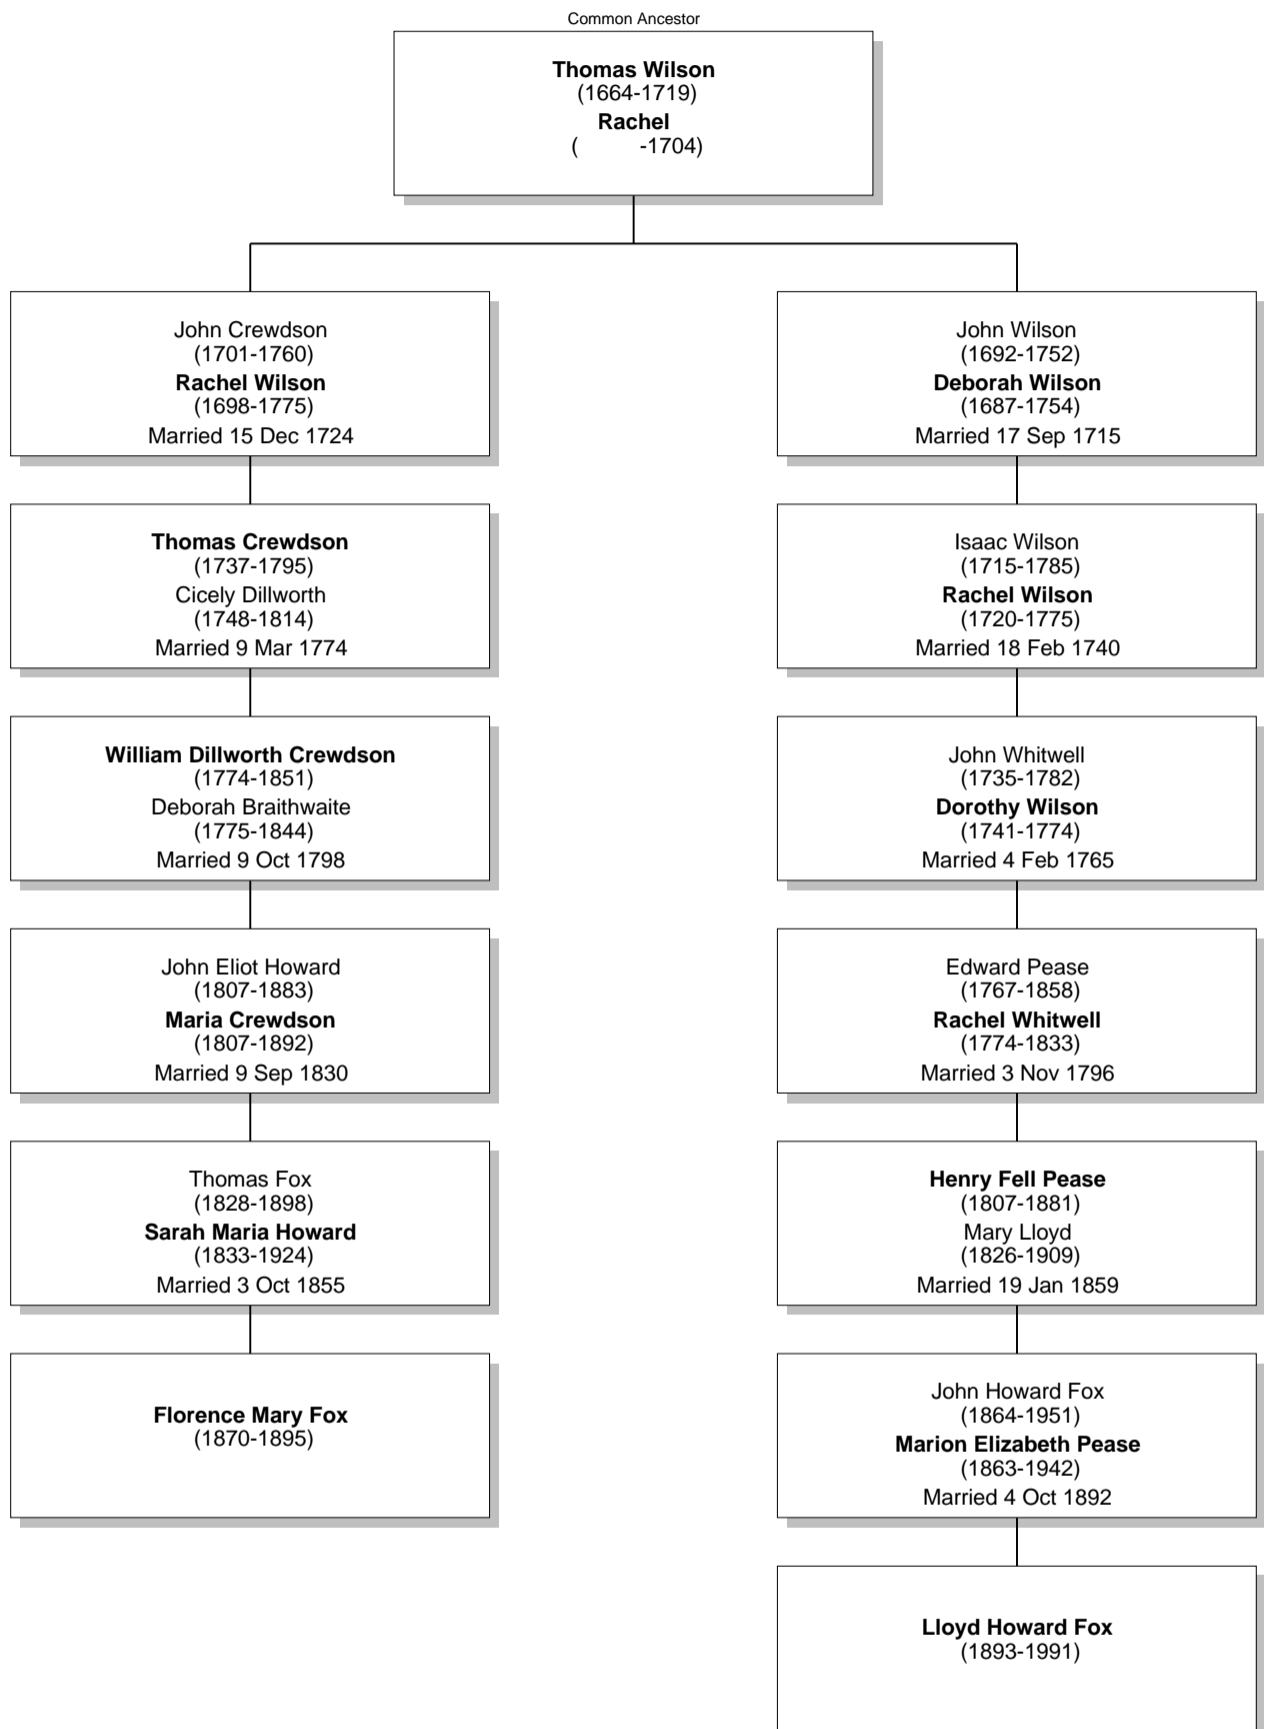

Henry Fell Pease
(1807-1881)
Mary Lloyd
(1826-1909)
Married 19 Jan 1859

Thomas Fox
(1828-1898)
Sarah Maria Howard
(1833-1924)
Married 3 Oct 1855

John Howard Fox
(1864-1951)
Marion Elizabeth Pease
(1863-1942)
Married 4 Oct 1892

Florence Mary Fox
(1870-1895)

Lloyd Howard Fox
(1893-1991)

Relationship Chart

Lloyd Howard Fox is the 5th cousin once removed * of Florence Mary Fox

Relationship Chart

Lloyd Howard Fox is the 5th cousin twice removed * of Florence Mary Fox