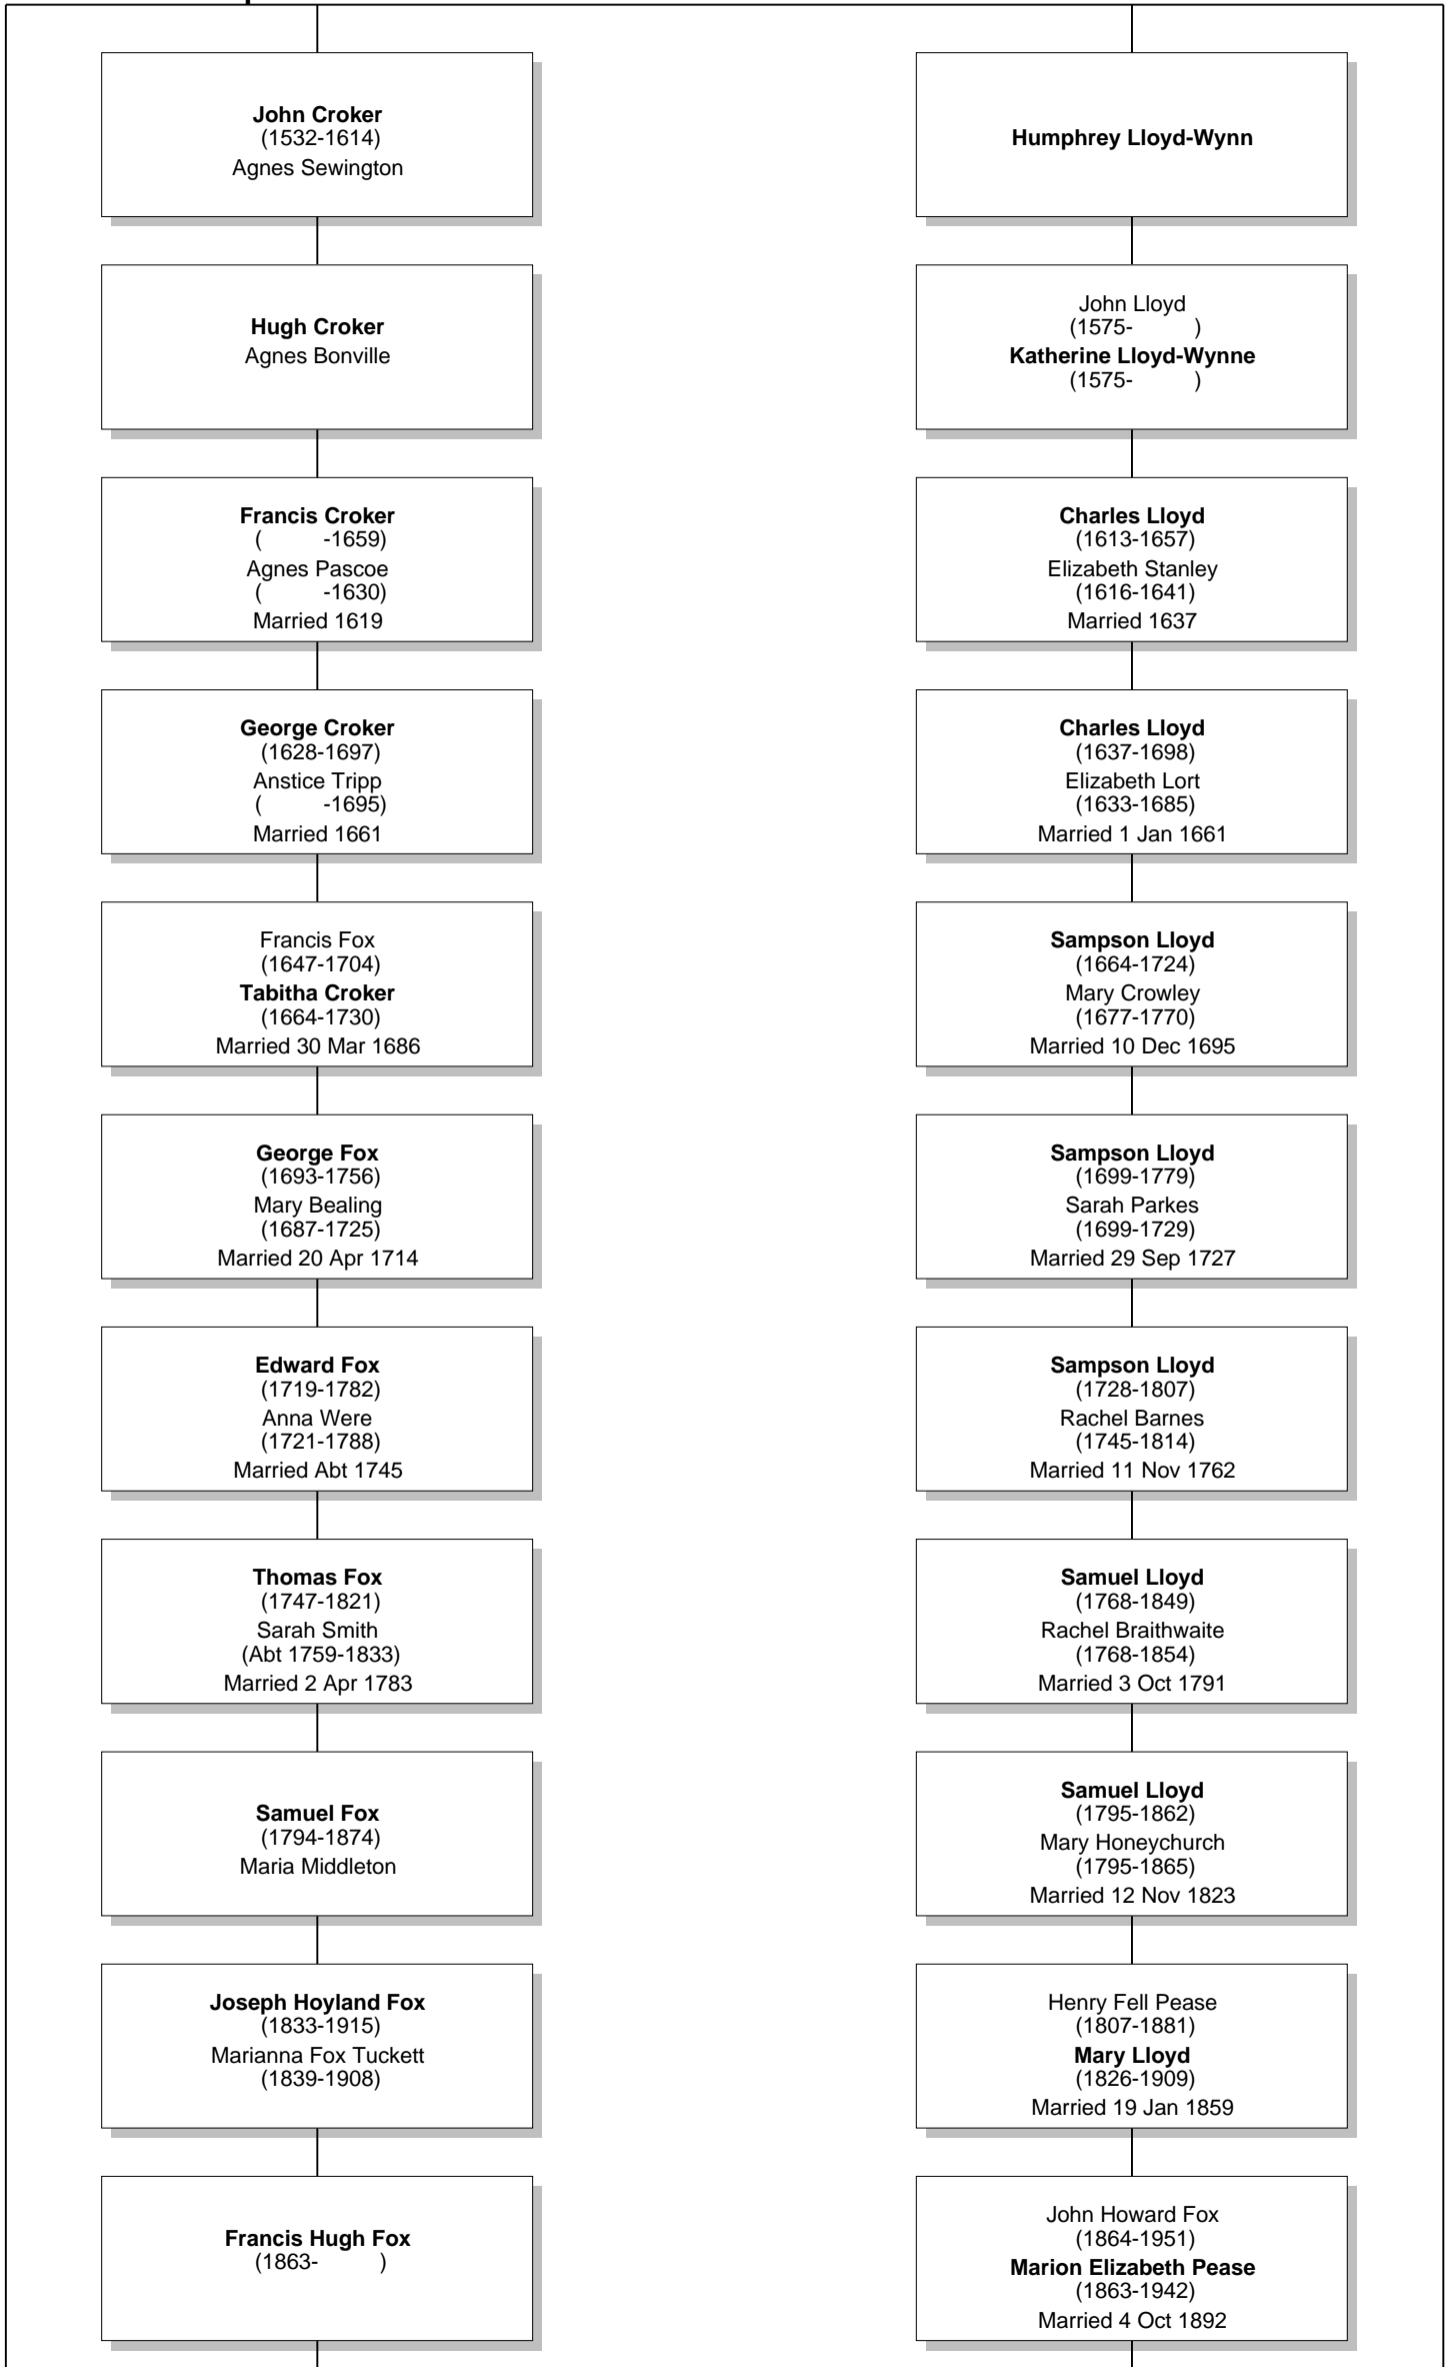

Relationship Chart

Lloyd Howard Fox is the 2nd cousin once removed * of Francis Hugh Fox

Relationship Chart

Lloyd Howard Fox is the 4th cousin once removed * of Francis Hugh Fox

Relationship Chart

Lloyd Howard Fox is the Half-4th cousin once removed * of Francis Hugh Fox

Relationship Chart

Lloyd Howard Fox is the 5th cousin once removed * of Francis Hugh Fox

Relationship Chart

Lloyd Howard Fox is the Half-19th cousin once removed * of Francis Hugh Fox

Relationship Chart

Relationship Chart