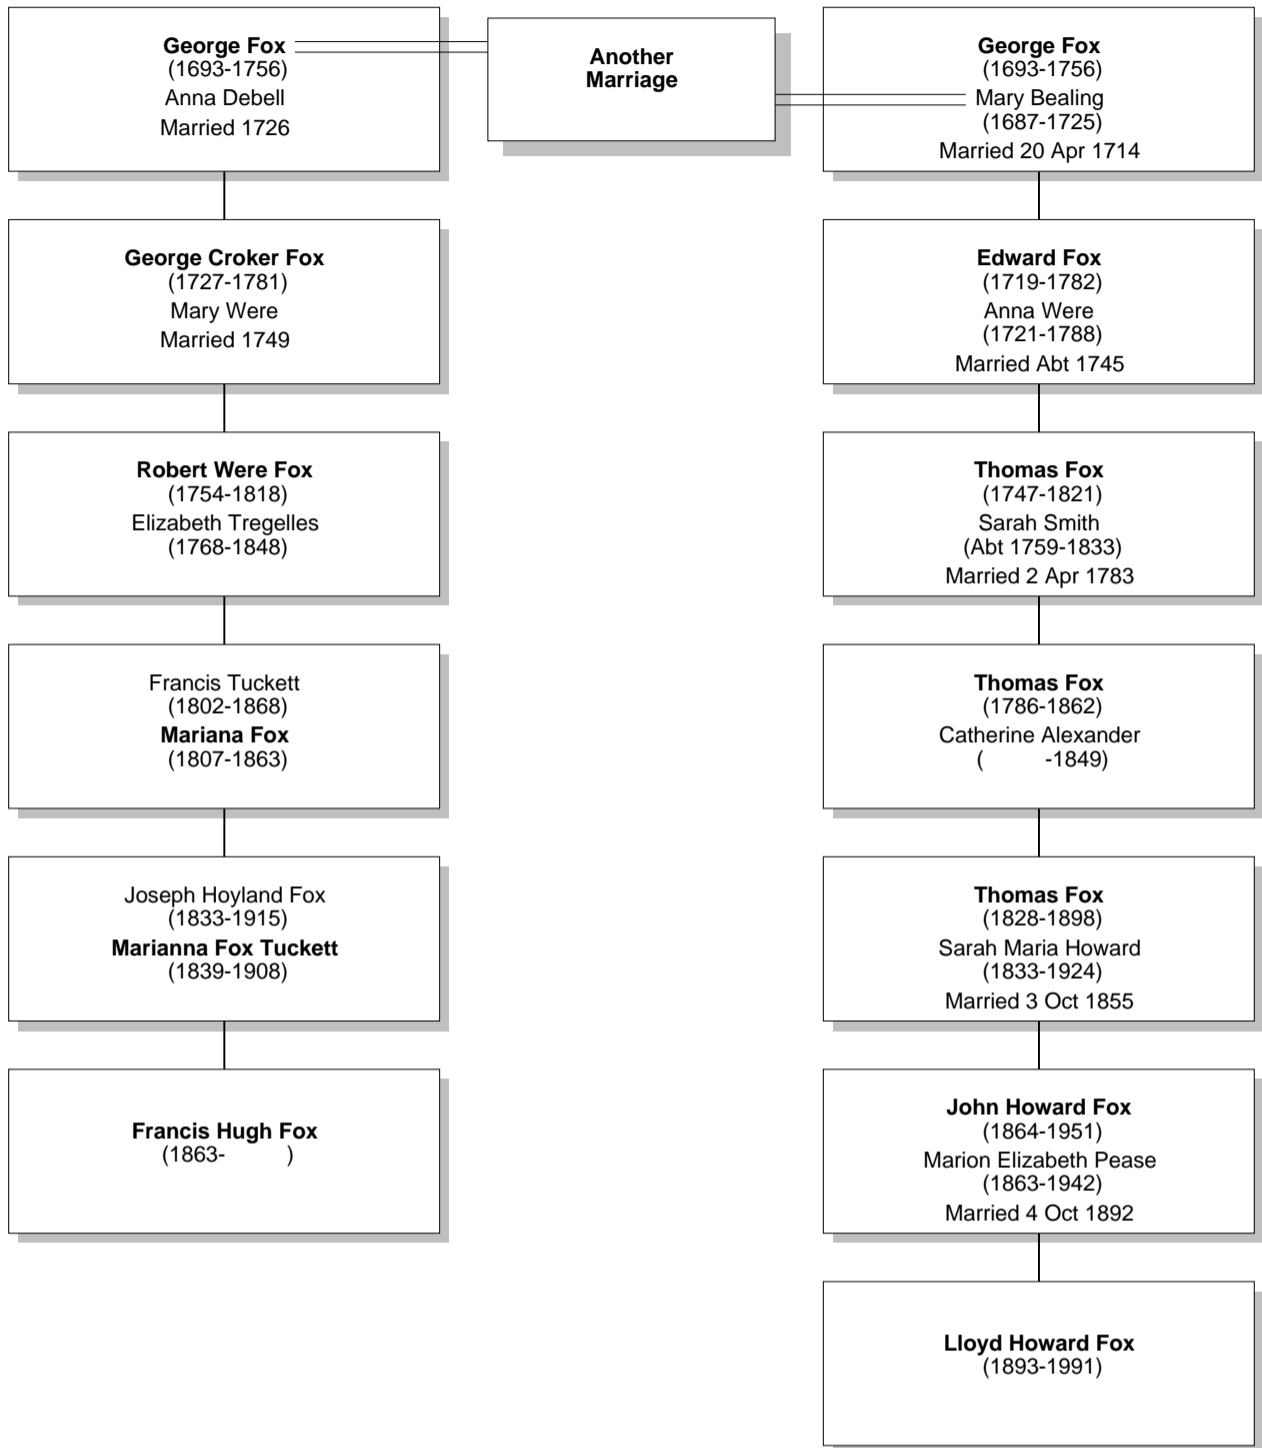

Relationship Chart

Lloyd Howard Fox is the 2nd cousin once removed * of Francis Hugh Fox

Relationship Chart

Lloyd Howard Fox is the 4th cousin once removed * of Francis Hugh Fox

Relationship Chart

Lloyd Howard Fox is the Half-4th cousin once removed * of Francis Hugh Fox

Relationship Chart

Lloyd Howard Fox is the 5th cousin once removed * of Francis Hugh Fox

Relationship Chart

Lloyd Howard Fox is the Half-19th cousin once removed * of Francis Hugh Fox

Relationship Chart

Relationship Chart