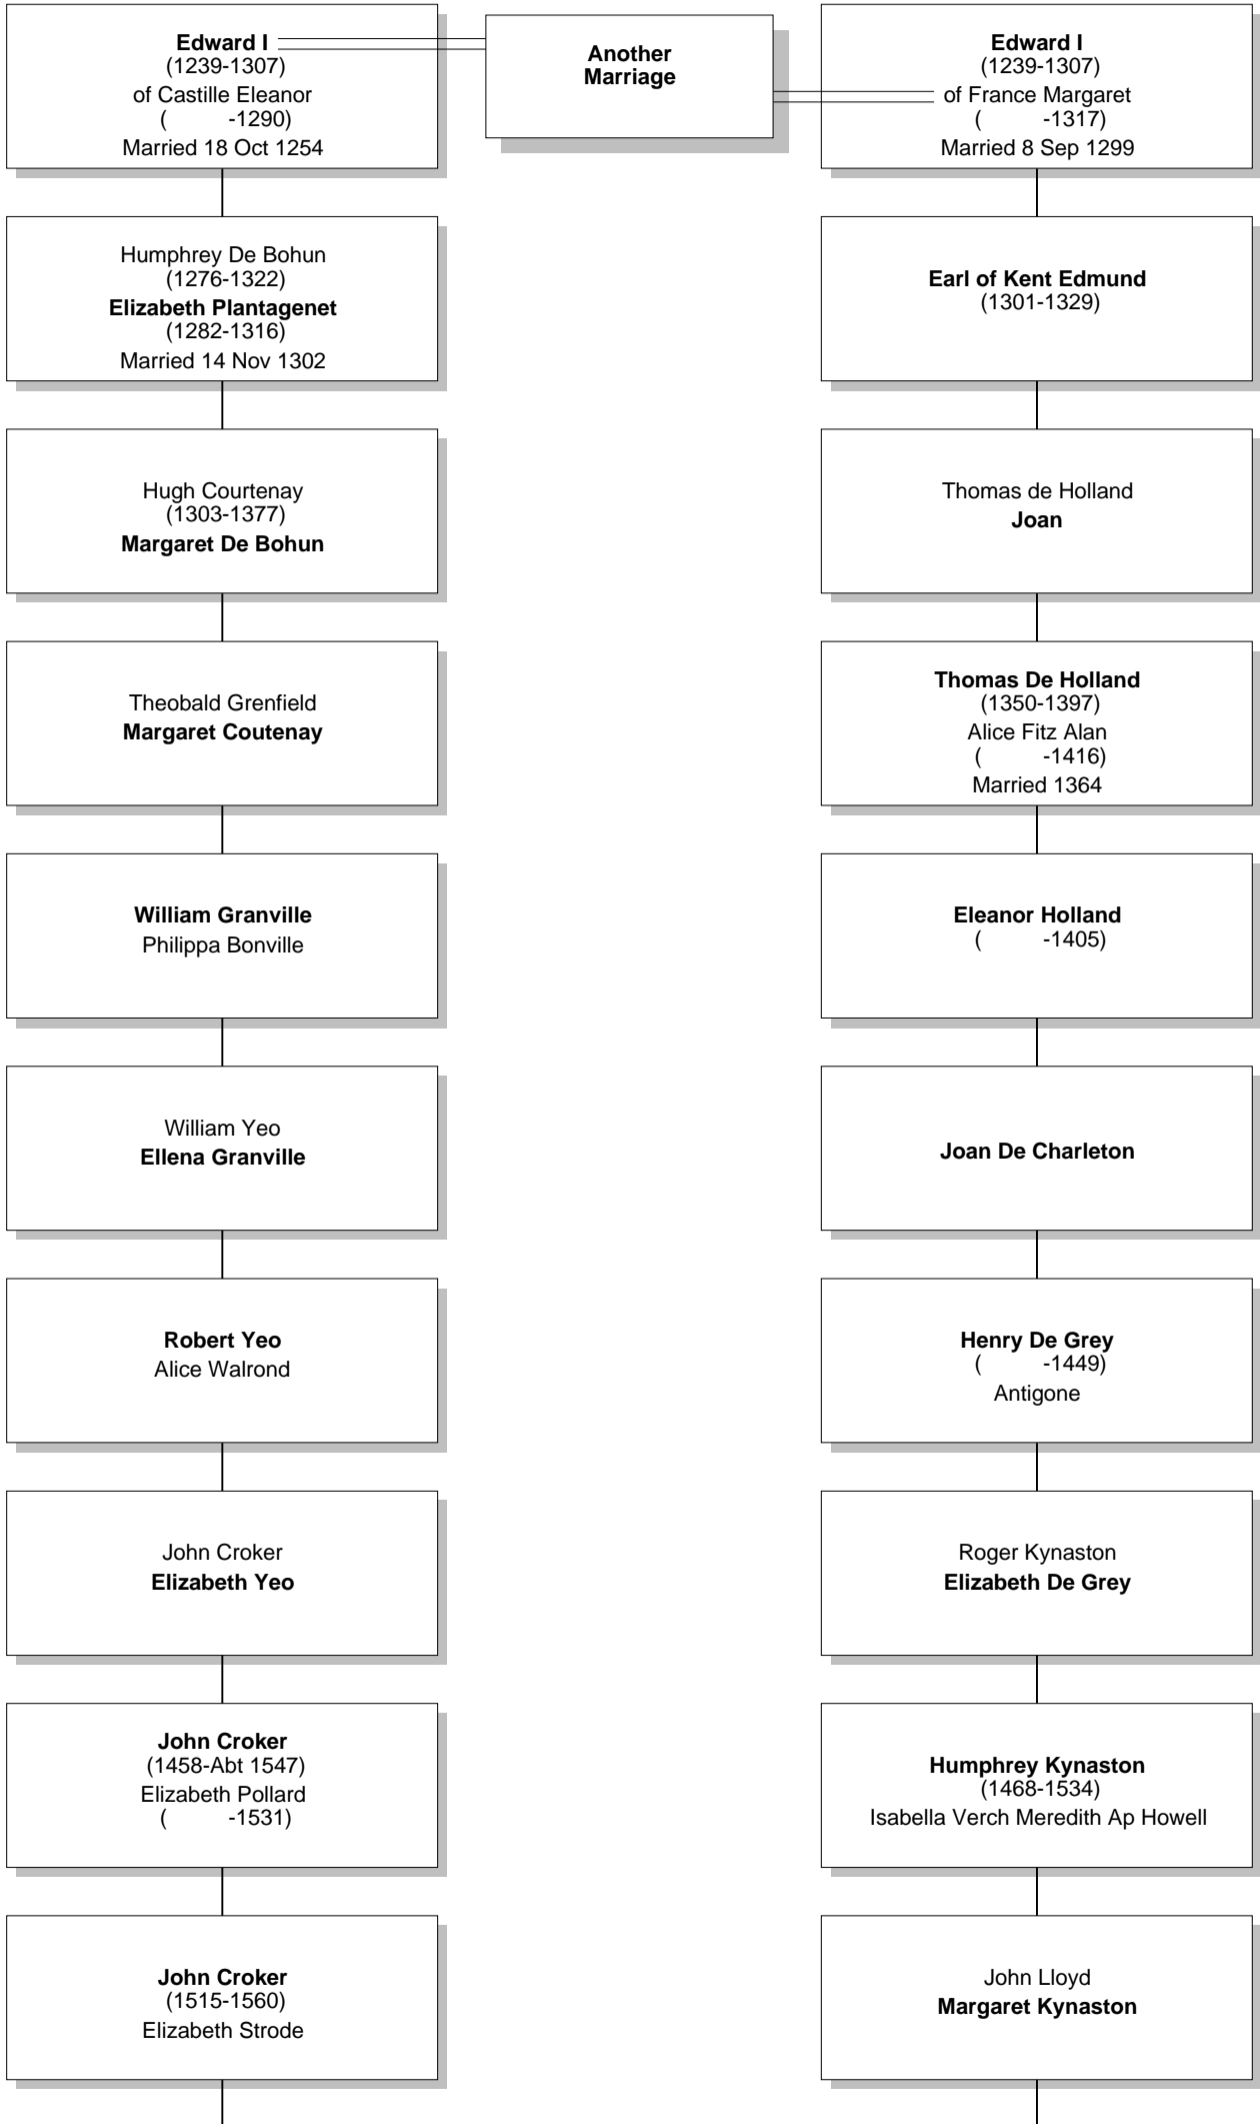

Relationship Chart

Lloyd Howard Fox is the 2nd cousin once removed * of Francis Hugh Fox

Relationship Chart

Lloyd Howard Fox is the 4th cousin once removed * of Francis Hugh Fox

Relationship Chart

Lloyd Howard Fox is the Half-4th cousin once removed * of Francis Hugh Fox

Relationship Chart

Lloyd Howard Fox is the 5th cousin once removed * of Francis Hugh Fox

Relationship Chart

Lloyd Howard Fox is the Half-19th cousin once removed * of Francis Hugh Fox

Relationship Chart

Relationship Chart