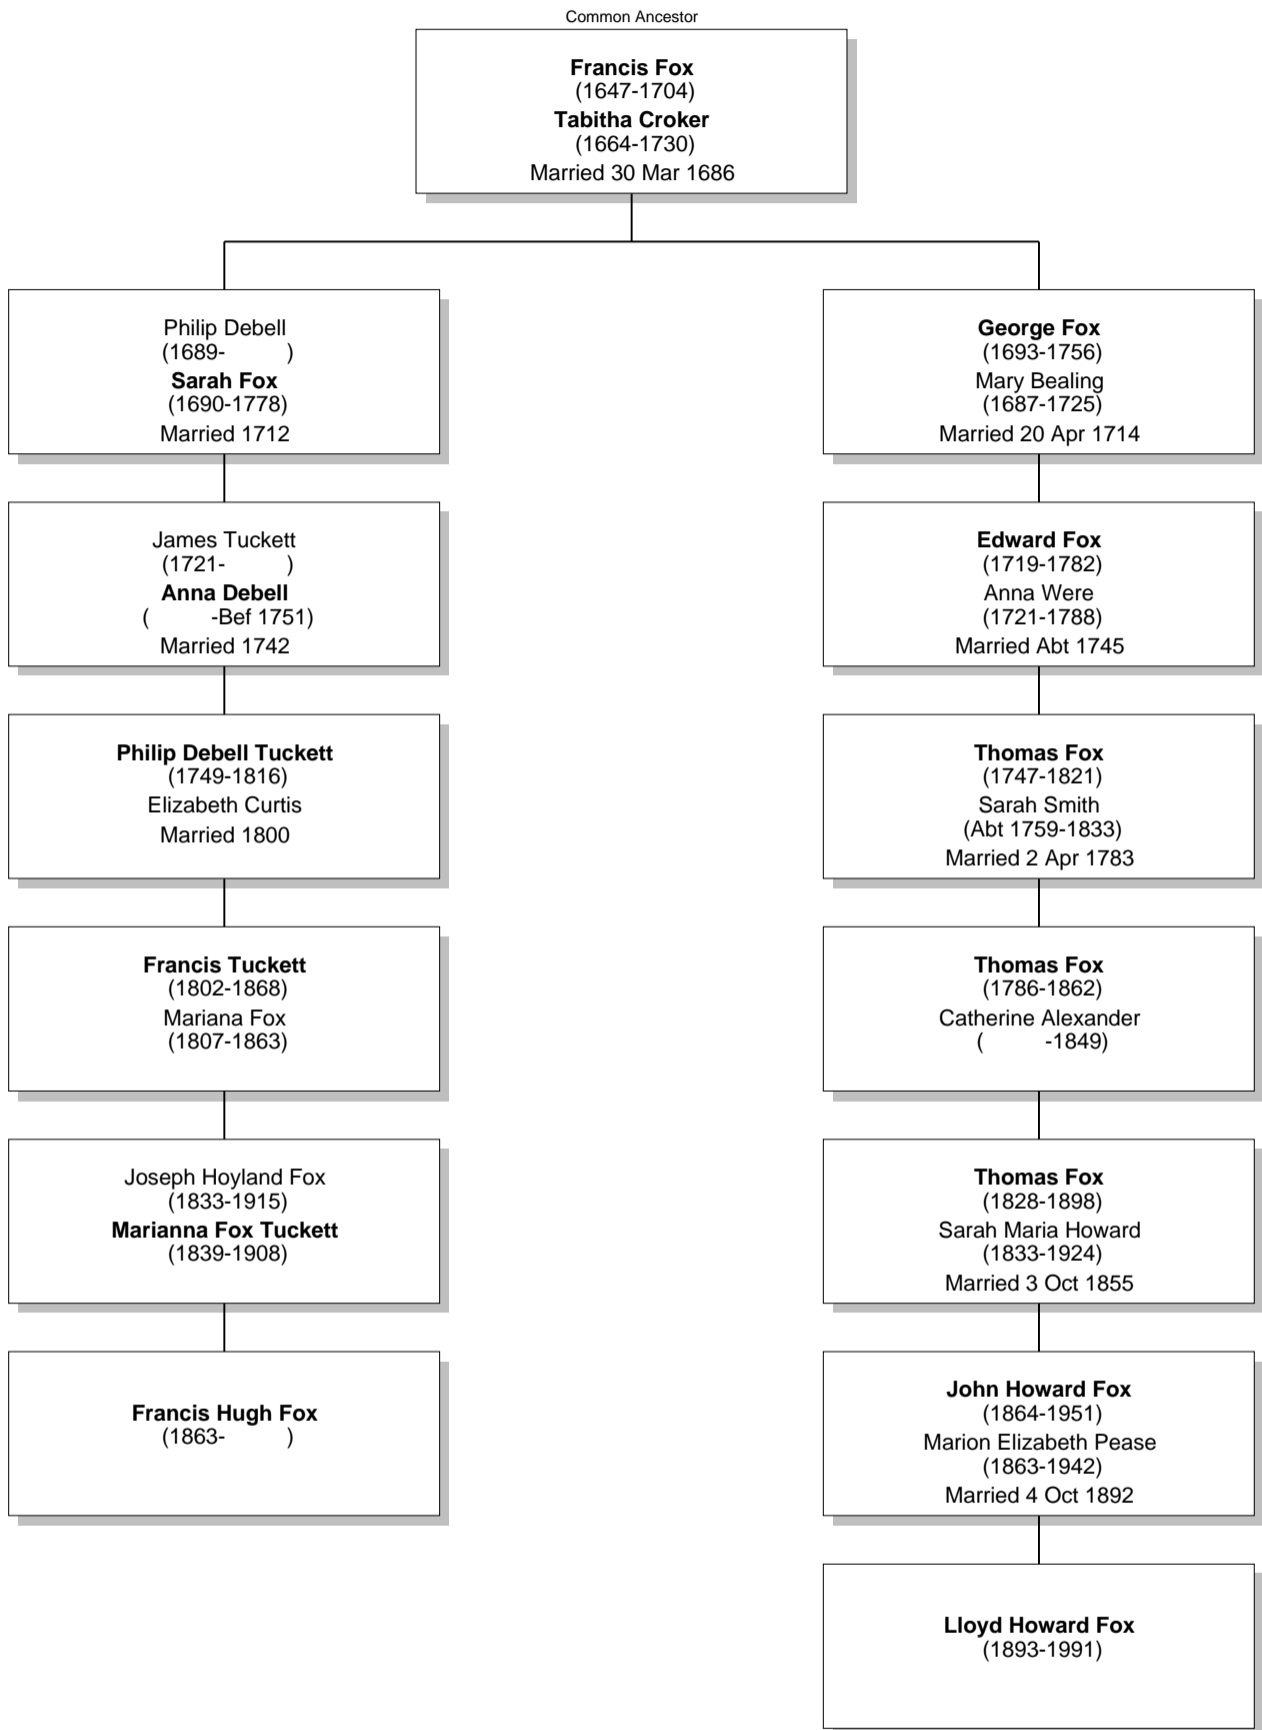

Relationship Chart

Lloyd Howard Fox is the 2nd cousin once removed * of Francis Hugh Fox

Relationship Chart

Lloyd Howard Fox is the 4th cousin once removed * of Francis Hugh Fox

Relationship Chart

Lloyd Howard Fox is the Half-4th cousin once removed * of Francis Hugh Fox

Relationship Chart

Lloyd Howard Fox is the 5th cousin once removed * of Francis Hugh Fox

Relationship Chart

Lloyd Howard Fox is the Half-19th cousin once removed * of Francis Hugh Fox

Relationship Chart

Relationship Chart