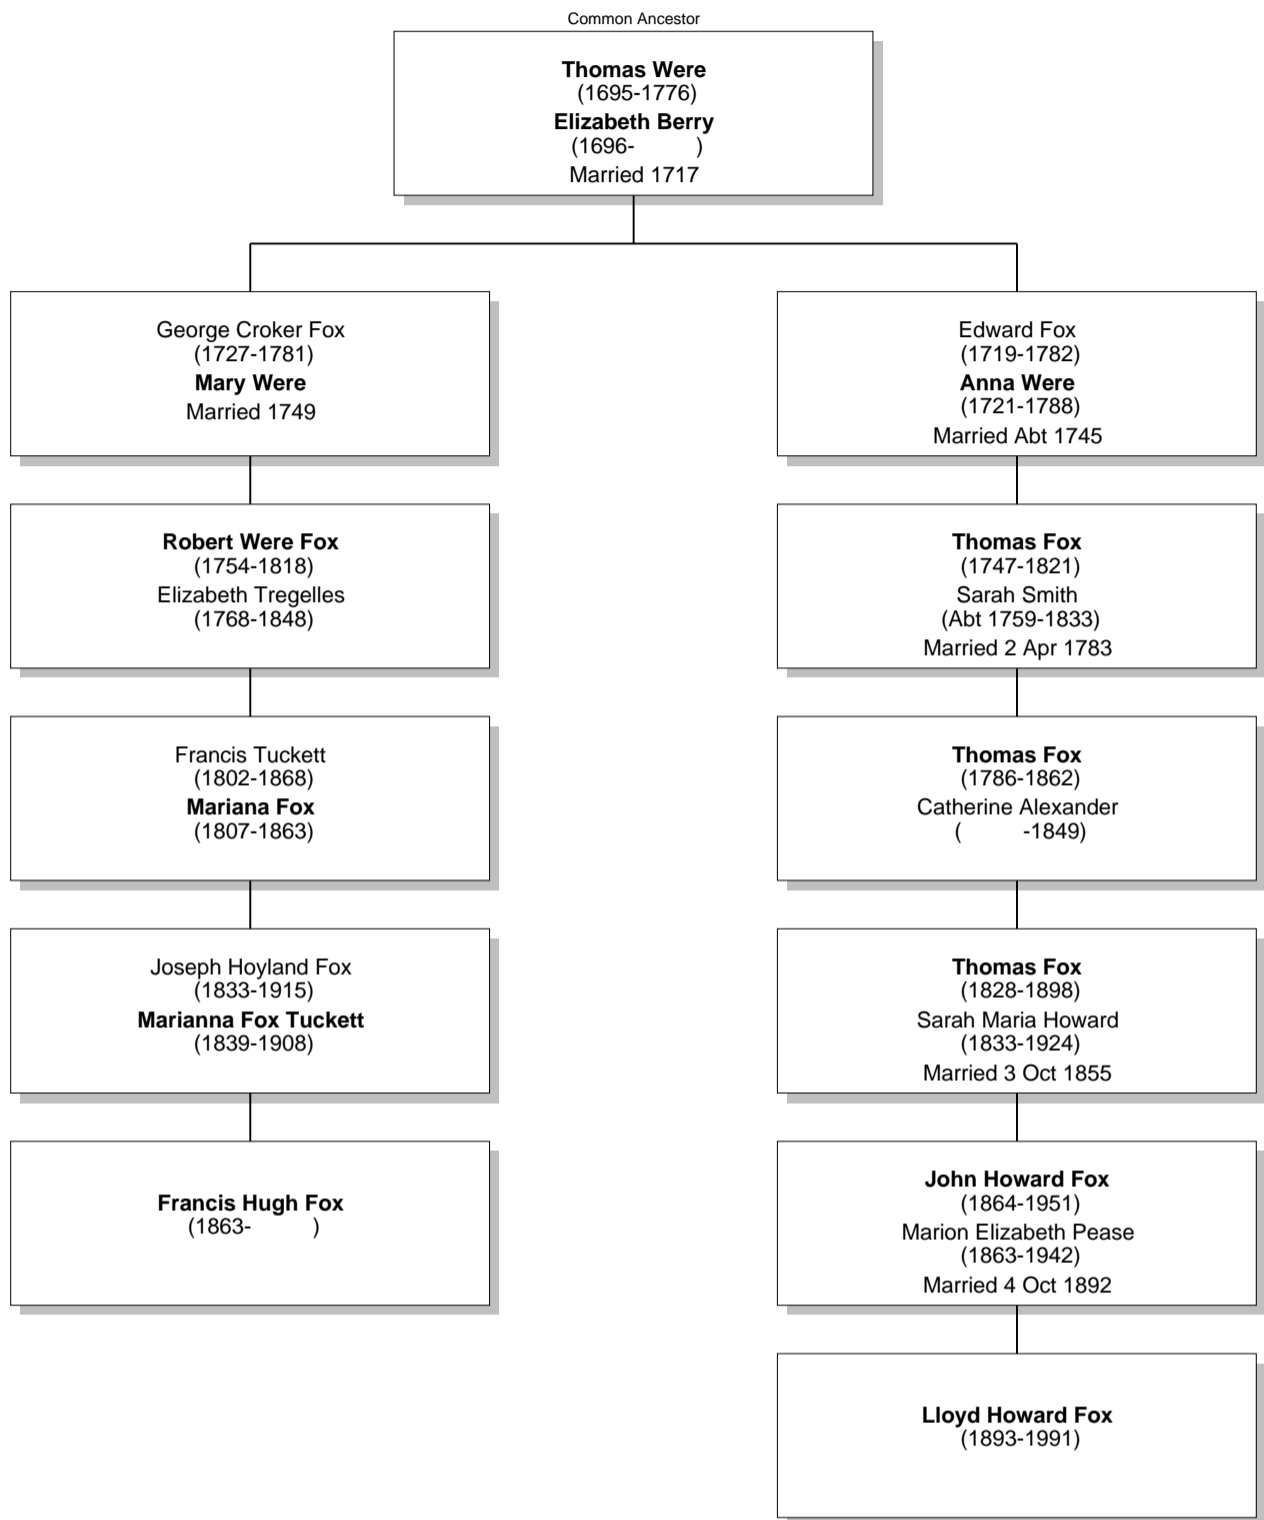

Relationship Chart

Lloyd Howard Fox is the 2nd cousin once removed * of Francis Hugh Fox

Relationship Chart

Lloyd Howard Fox is the 4th cousin once removed * of Francis Hugh Fox

Relationship Chart

Lloyd Howard Fox is the Half-4th cousin once removed * of Francis Hugh Fox

Relationship Chart

Lloyd Howard Fox is the 5th cousin once removed * of Francis Hugh Fox

Relationship Chart

Lloyd Howard Fox is the Half-19th cousin once removed * of Francis Hugh Fox

Relationship Chart

Relationship Chart