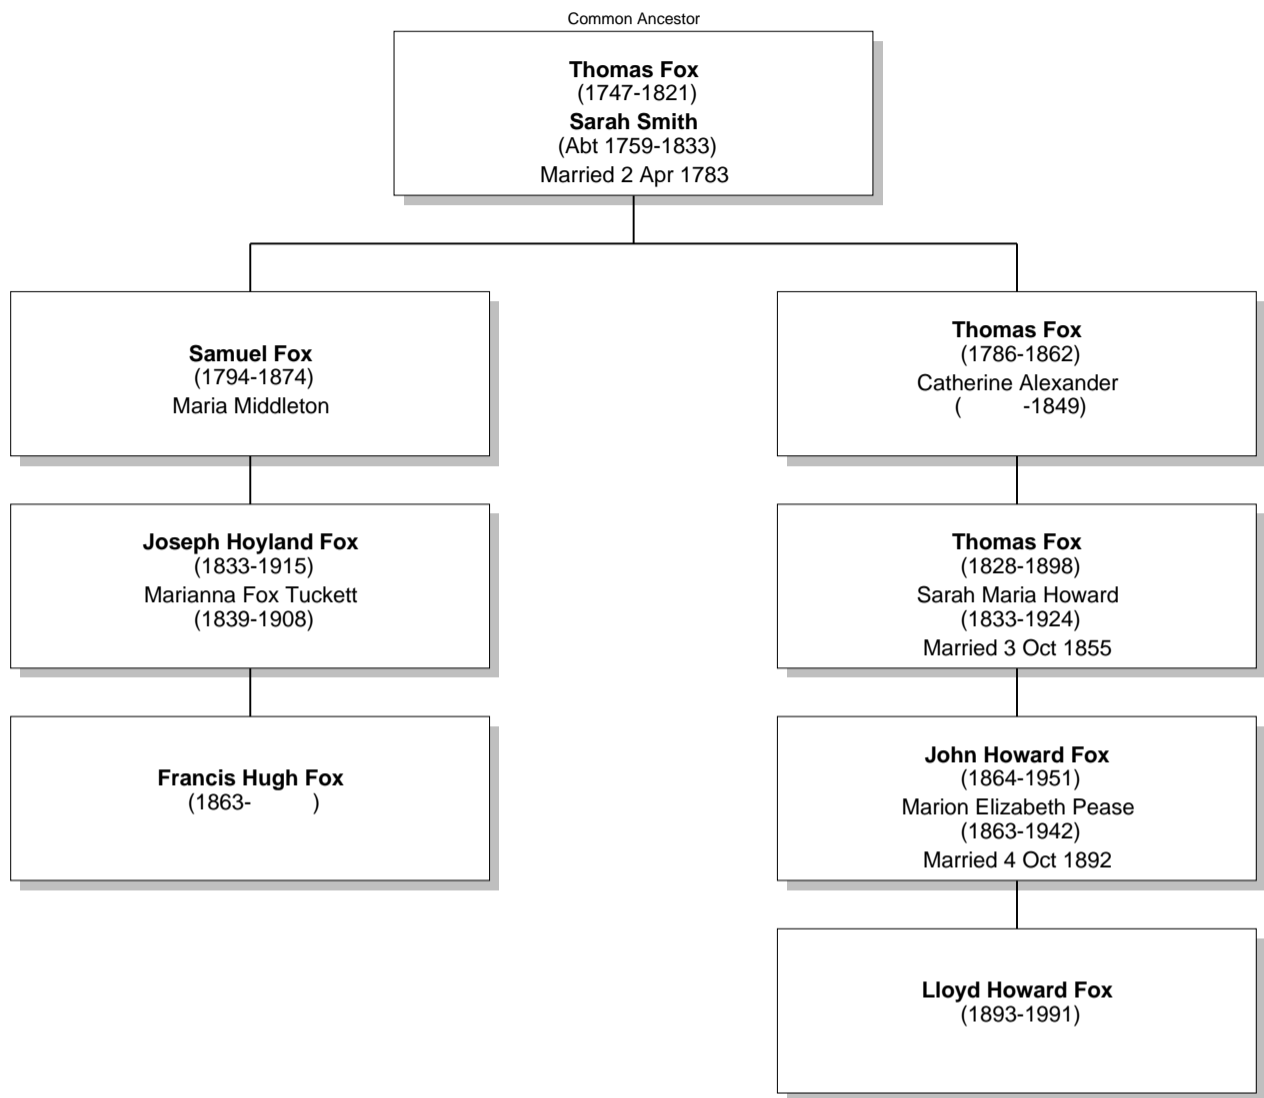

Relationship Chart

Lloyd Howard Fox is the 2nd cousin once removed * of Francis Hugh Fox

Relationship Chart

Lloyd Howard Fox is the 4th cousin once removed * of Francis Hugh Fox

Relationship Chart

Lloyd Howard Fox is the Half-4th cousin once removed * of Francis Hugh Fox

Relationship Chart

Lloyd Howard Fox is the 5th cousin once removed * of Francis Hugh Fox

Relationship Chart

Lloyd Howard Fox is the Half-19th cousin once removed * of Francis Hugh Fox

Relationship Chart

Relationship Chart