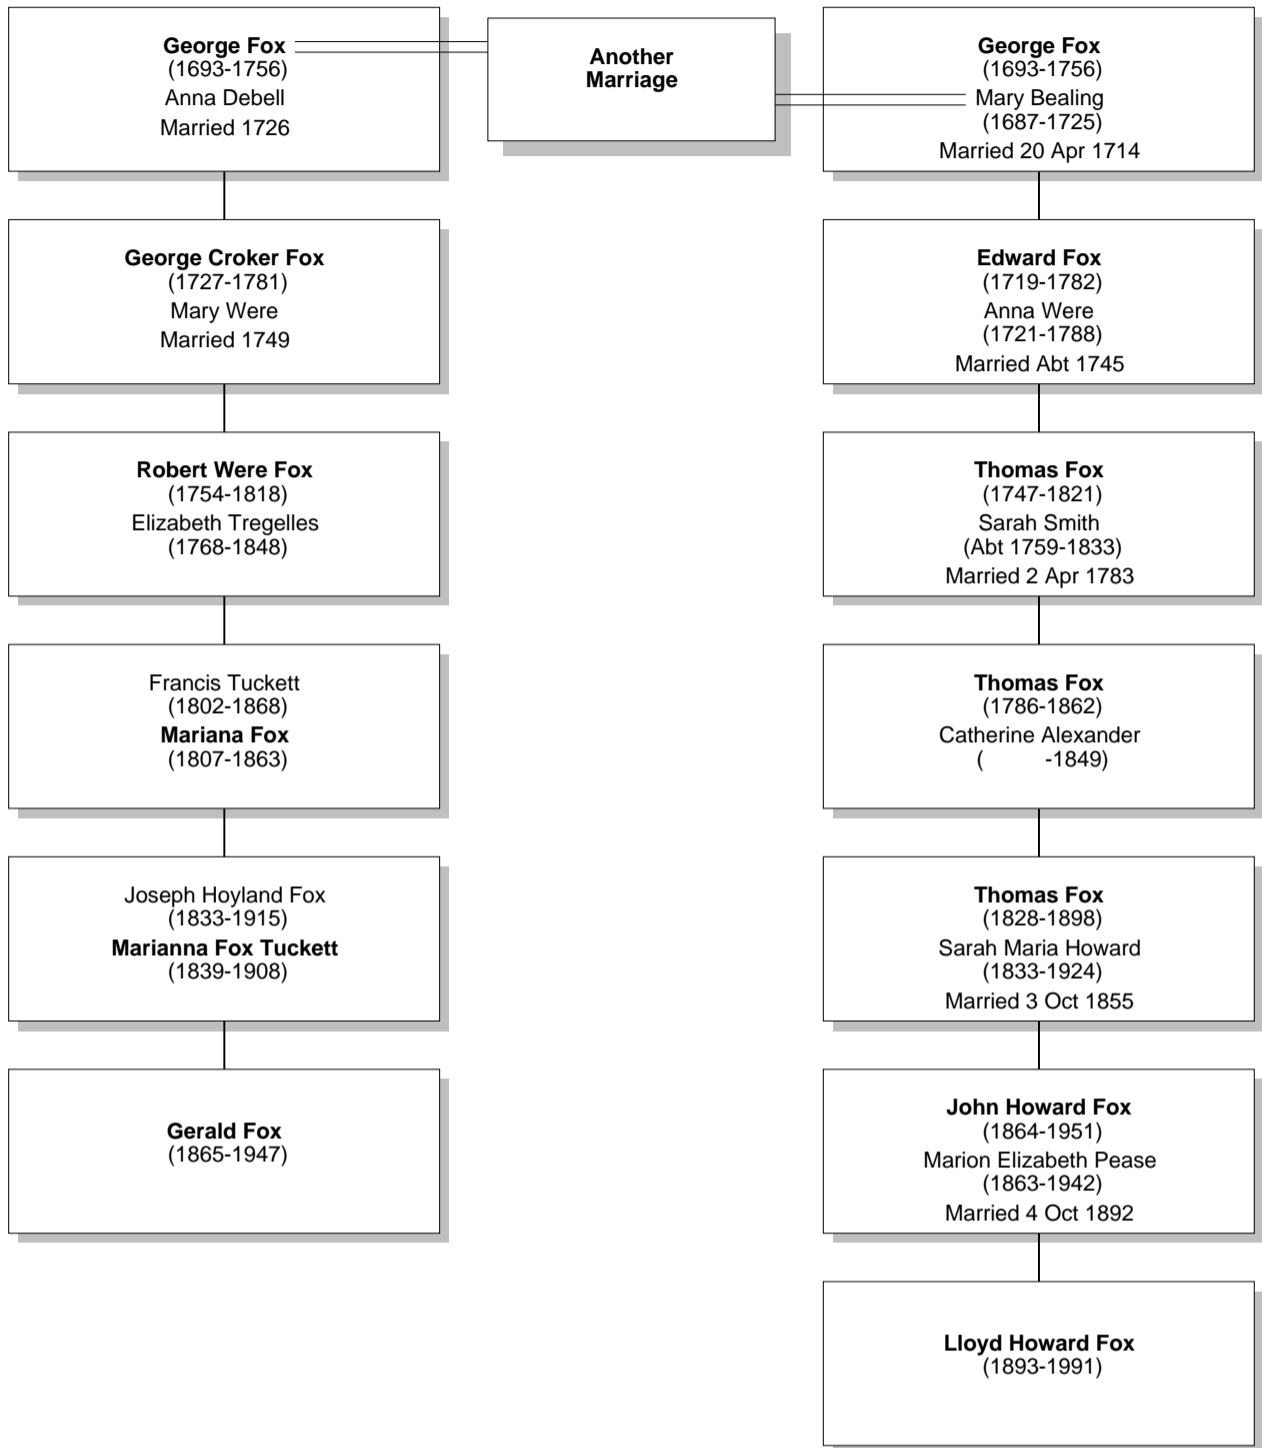

Relationship Chart

Lloyd Howard Fox is the Half-4th cousin once removed * of Gerald Fox