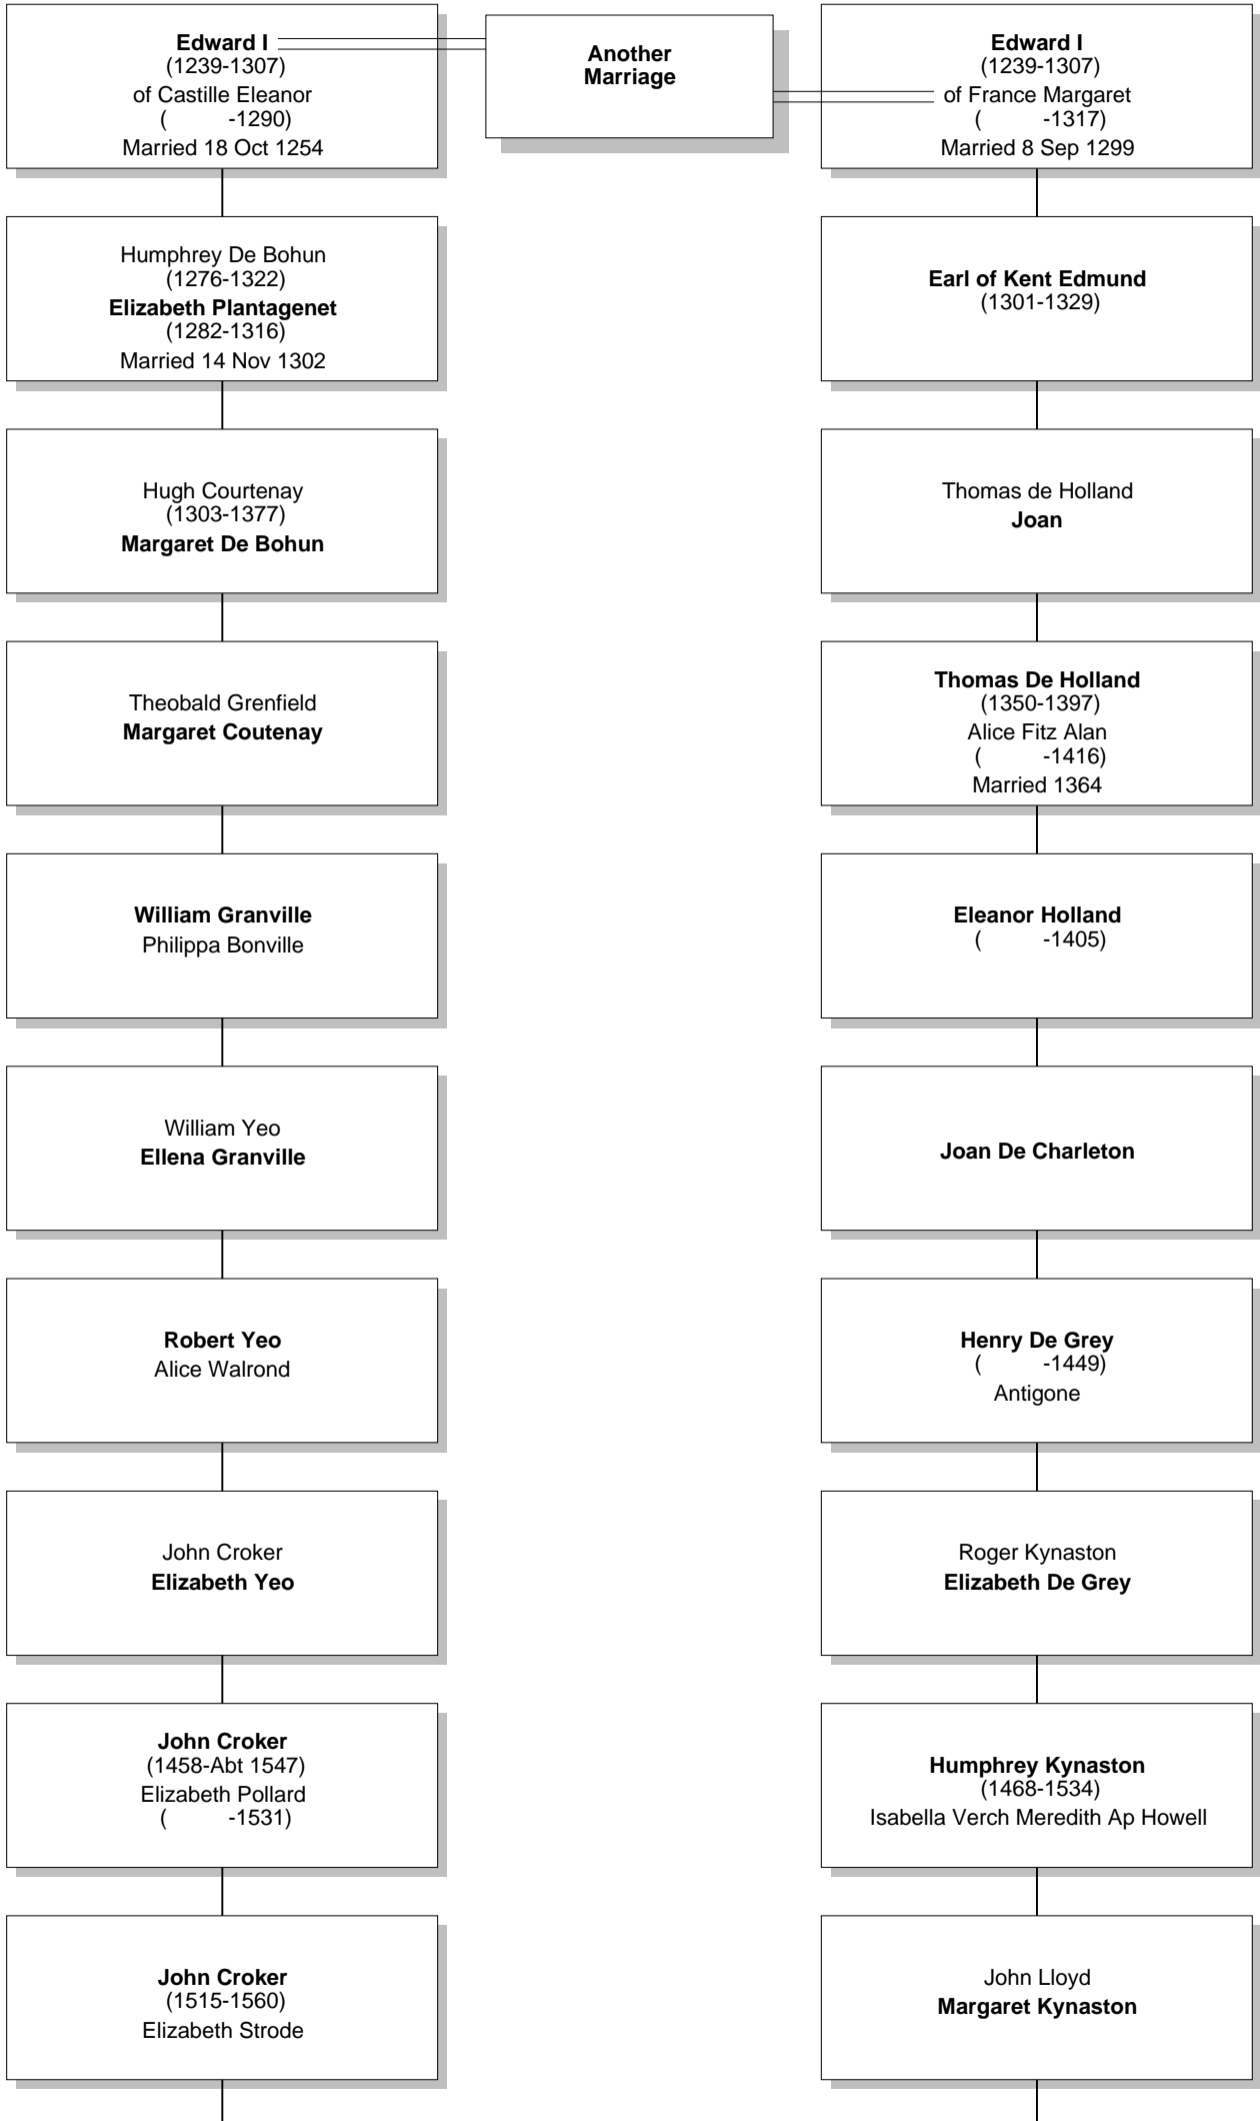

# Relationship Chart

Lloyd Howard Fox is the Half-4th cousin once removed \* of Gerald Fox

# Relationship Chart

Lloyd Howard Fox is the 5th cousin once removed \* of Gerald Fox

# Relationship Chart