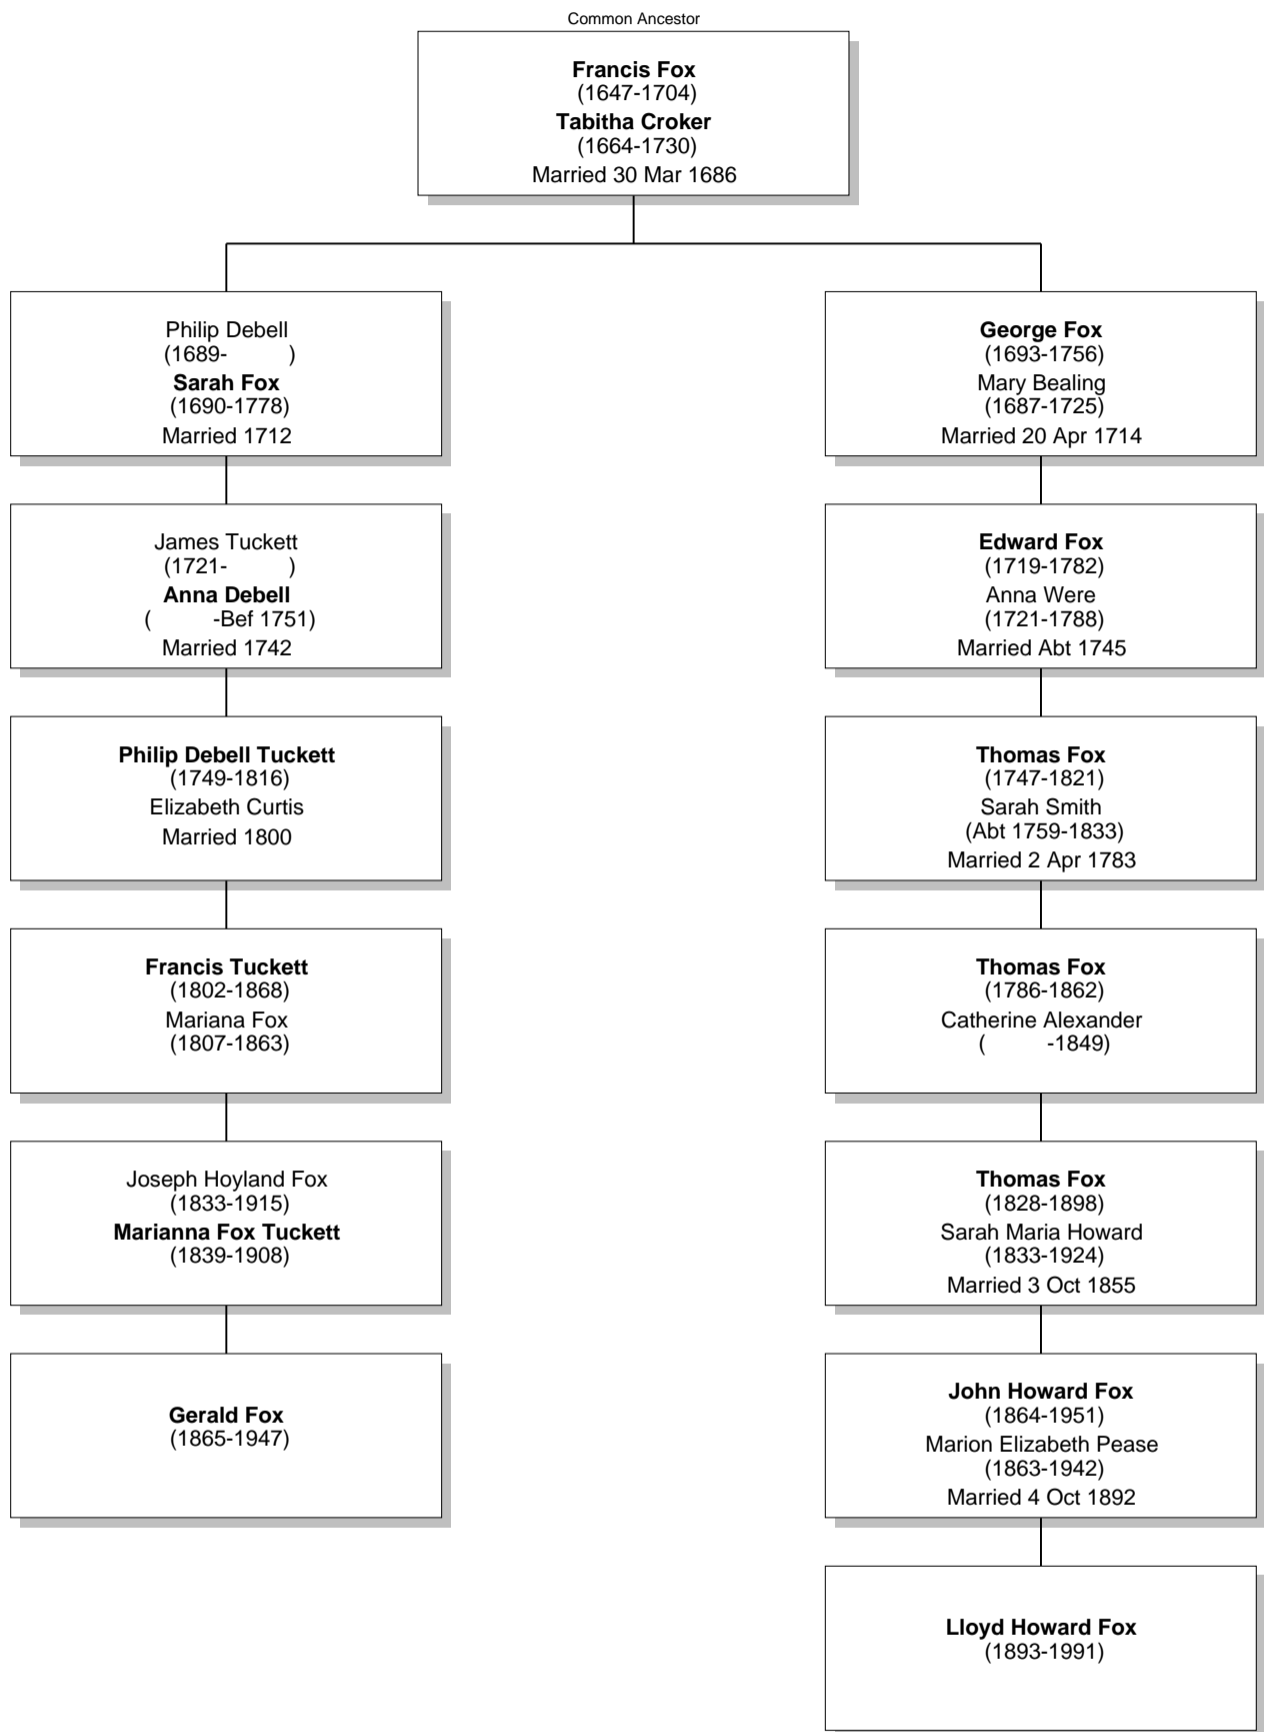

**Gerald Fox**  
(1865-1947)

**John Howard Fox**  
(1864-1951)  
Marion Elizabeth Pease  
(1863-1942)  
Married 4 Oct 1892

**Lloyd Howard Fox**  
(1893-1991)

# Relationship Chart

Lloyd Howard Fox is the Half-4th cousin once removed \* of Gerald Fox

# Relationship Chart

Lloyd Howard Fox is the 5th cousin once removed \* of Gerald Fox

# Relationship Chart