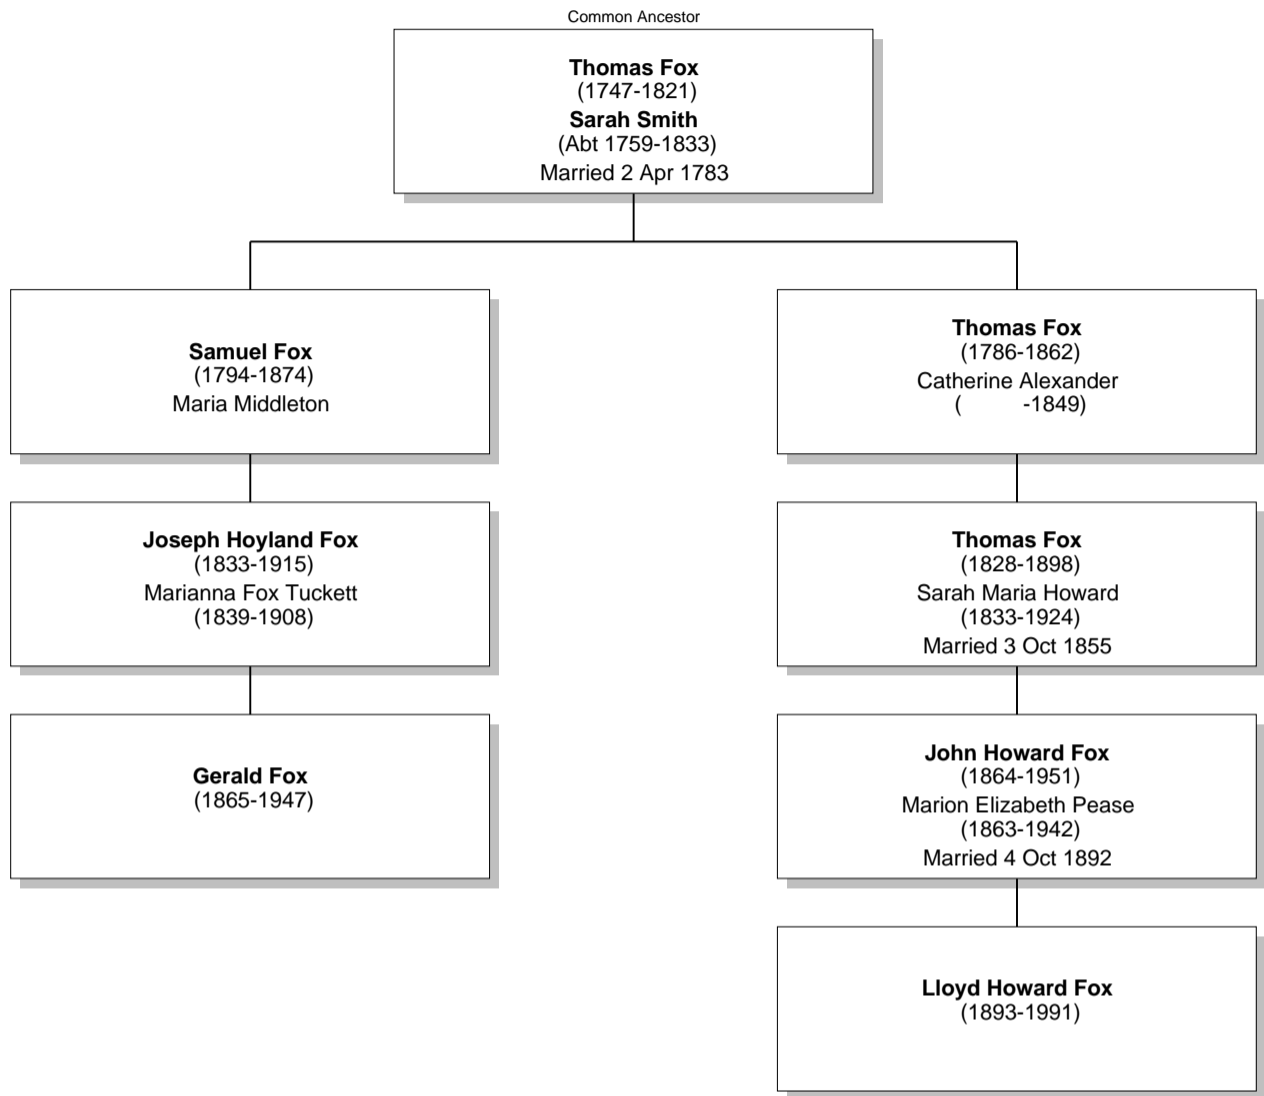

# Relationship Chart

Lloyd Howard Fox is the 2nd cousin once removed \* of Gerald Fox

# Relationship Chart

Lloyd Howard Fox is the 4th cousin once removed \* of Gerald Fox

Common Ancestor

**Thomas Were**  
(1695-1776)  
**Elizabeth Berry**  
(1696- )  
Married 1717

George Croker Fox  
(1727-1781)  
**Mary Were**  
Married 1749

# Relationship Chart

# Relationship Chart

**Lloyd Howard Fox**  
(1893-1991)