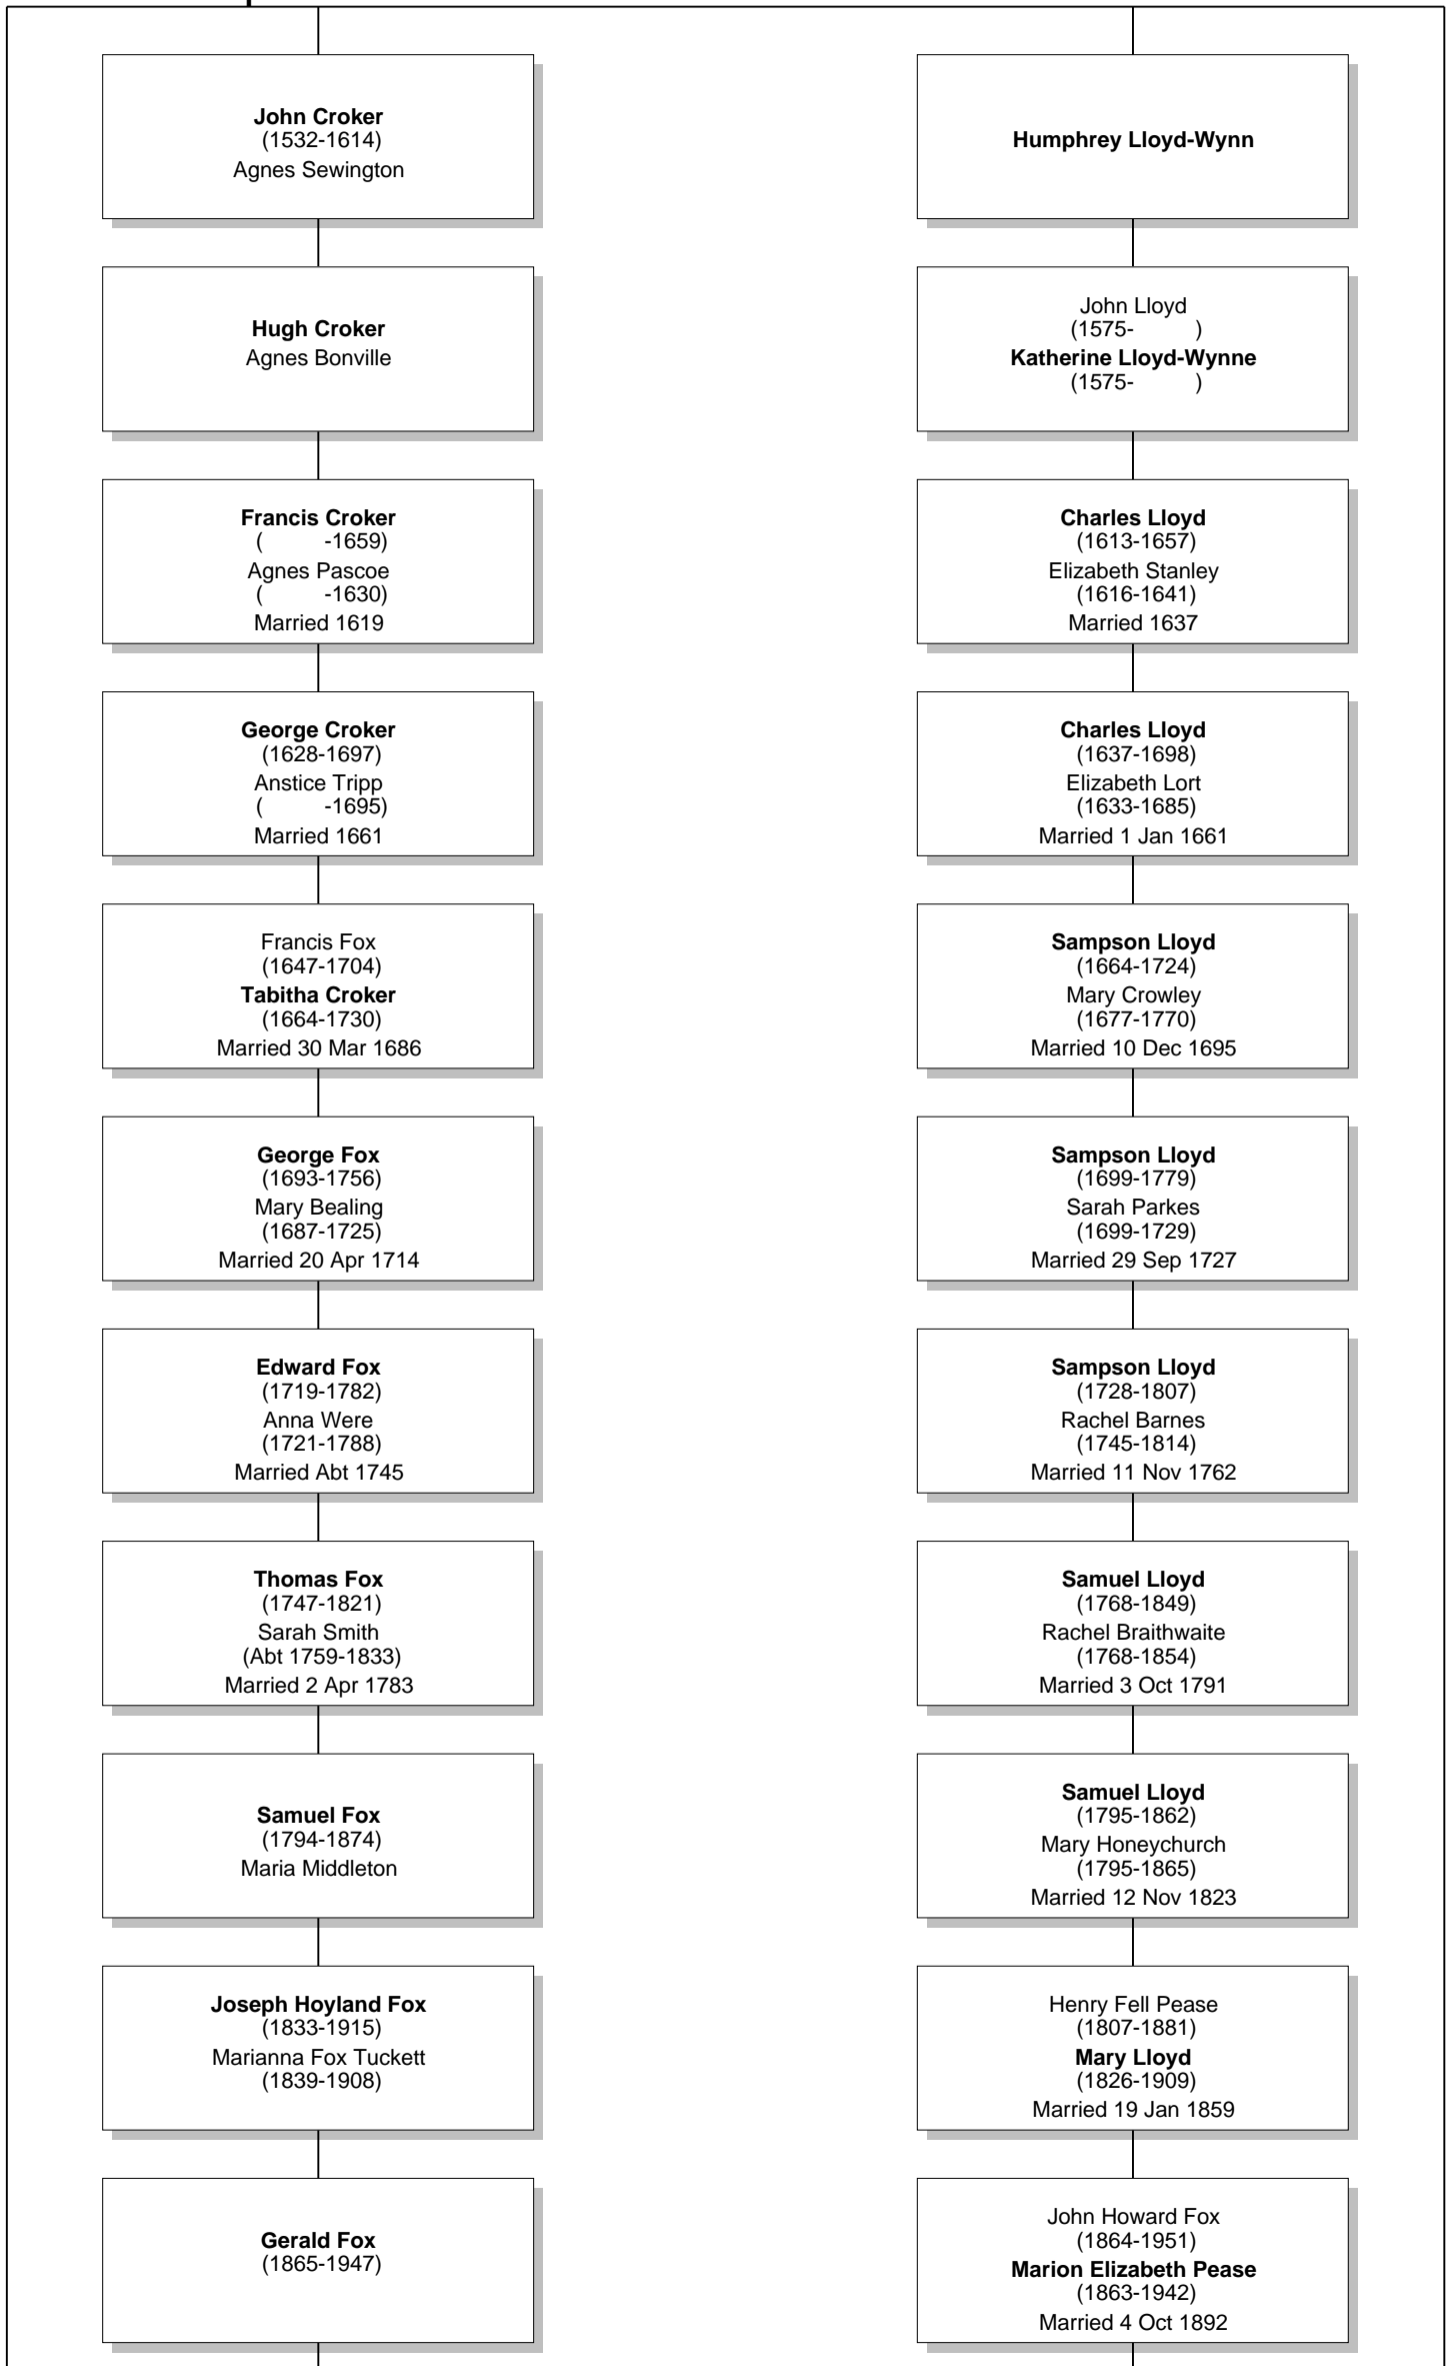

# Relationship Chart

Lloyd Howard Fox is the Half-4th cousin once removed \* of Gerald Fox

# Relationship Chart

Lloyd Howard Fox is the 5th cousin once removed \* of Gerald Fox

# Relationship Chart

Lloyd Howard Fox is the Half-19th cousin once removed \* of Gerald Fox

# Relationship Chart