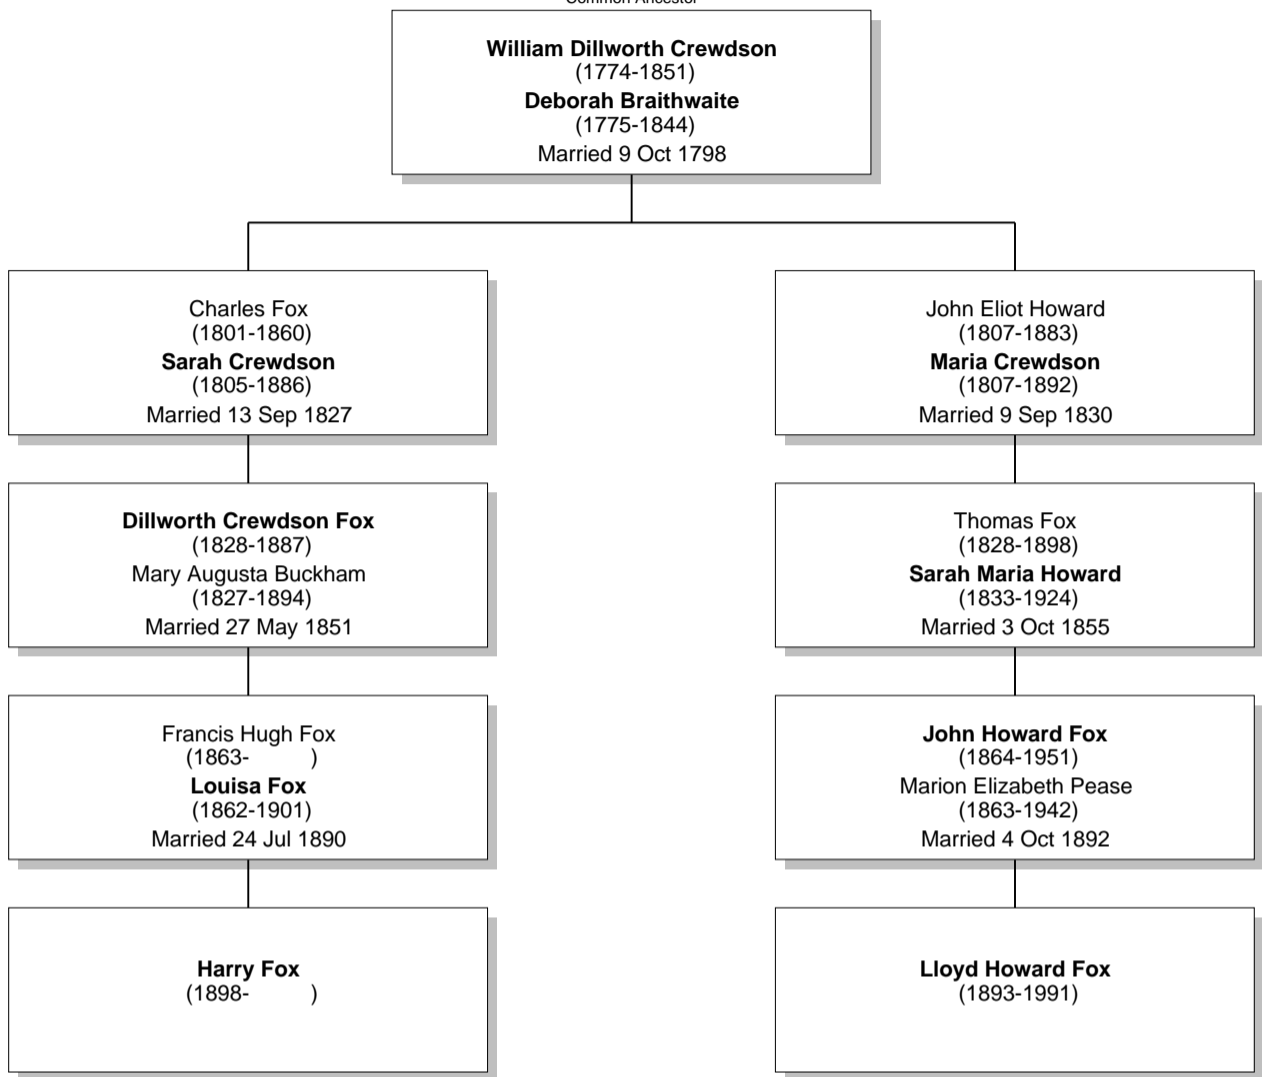

Thomas Fox
(1828-1898)
Sarah Maria Howard
(1833-1924)
Married 3 Oct 1855

John Howard Fox
(1864-1951)
Marion Elizabeth Pease
(1863-1942)
Married 4 Oct 1892

Lloyd Howard Fox
(1893-1991)

Relationship Chart

Lloyd Howard Fox is the 3rd cousin of Harry Fox

Common Ancestor

Relationship Chart

Lloyd Howard Fox is the 3rd cousin of Harry Fox

Common Ancestor

Thomas Fox
(1747-1821)
Sarah Smith
(Abt 1759-1833)
Married 2 Apr 1783

Samuel Fox
(1794-1874)
Maria Middleton

Thomas Fox
(1786-1862)
Catherine Alexander
(-1849)

Joseph Hoyland Fox
(1833-1915)
Marianna Fox Tuckett
(1839-1908)

Thomas Fox
(1828-1898)
Sarah Maria Howard
(1833-1924)
Married 3 Oct 1855

Francis Hugh Fox
(1863-)
Louisa Fox
(1862-1901)
Married 24 Jul 1890