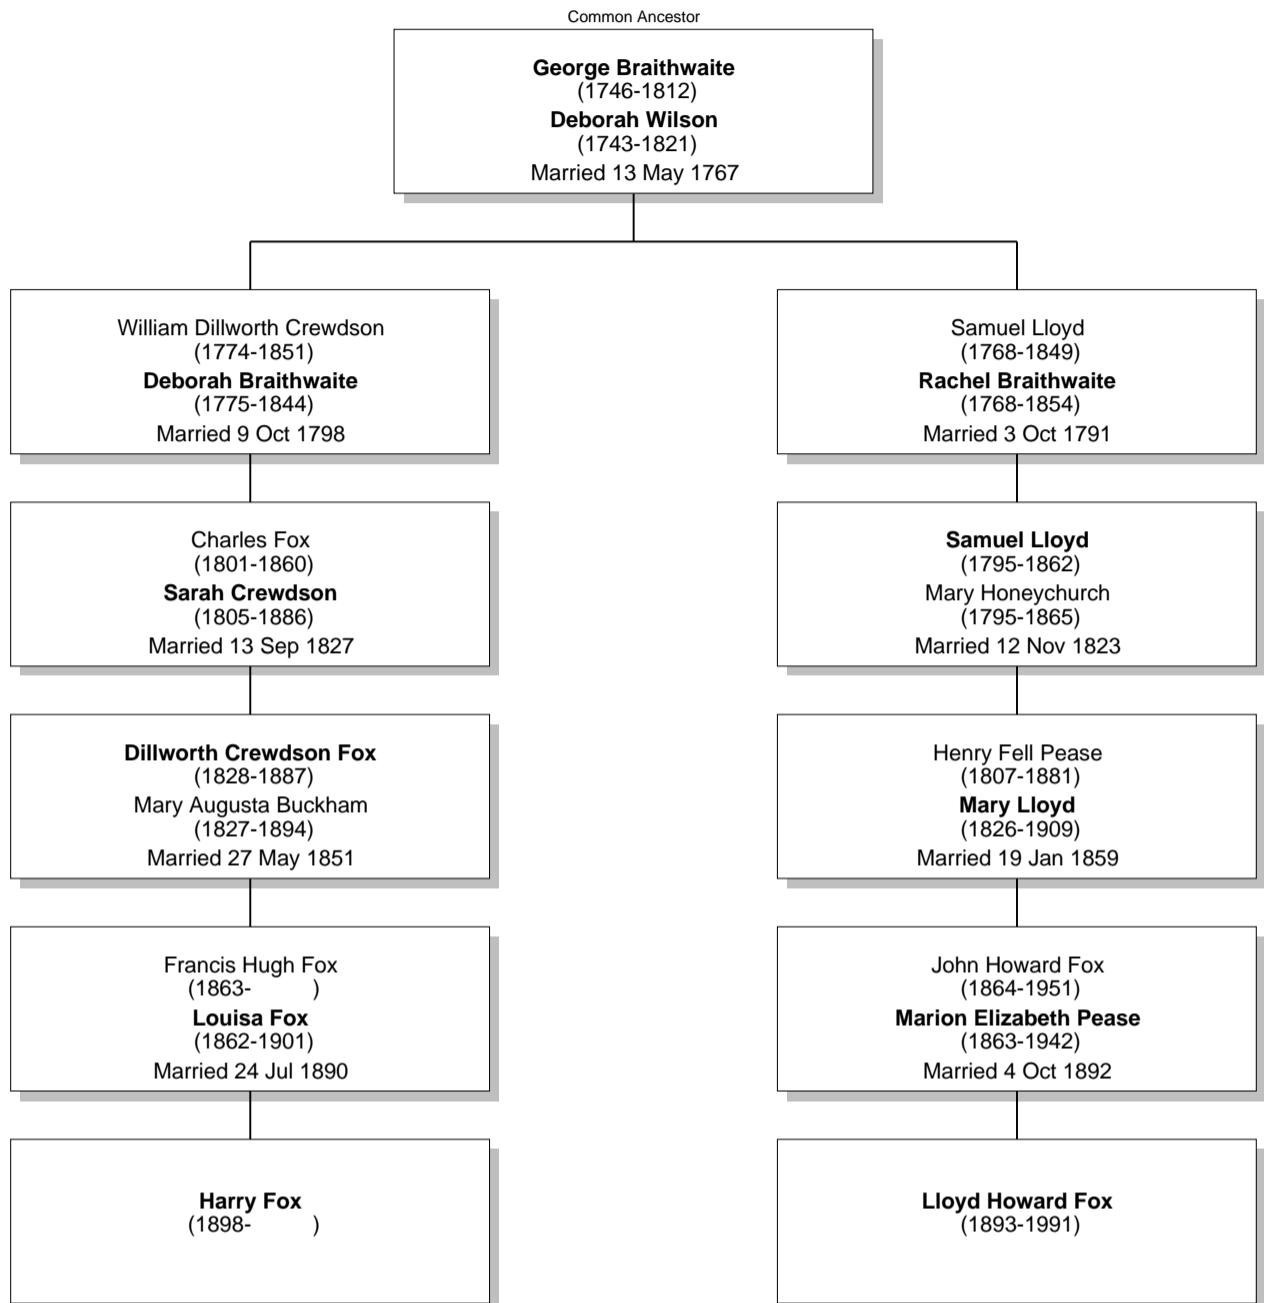

Common Ancestor

Relationship Chart

Lloyd Howard Fox is the 3rd cousin of Harry Fox

Common Ancestor

Thomas Fox
(1747-1821)
Sarah Smith
(Abt 1759-1833)
Married 2 Apr 1783

Samuel Fox
(1794-1874)
Maria Middleton

Thomas Fox
(1786-1862)
Catherine Alexander
(-1849)

Joseph Hoyland Fox
(1833-1915)
Marianna Fox Tuckett
(1839-1908)

Thomas Fox
(1828-1898)
Sarah Maria Howard
(1833-1924)
Married 3 Oct 1855

Francis Hugh Fox
(1863-)
Louisa Fox
(1862-1901)
Married 24 Jul 1890

John Howard Fox
(1864-1951)
Marion Elizabeth Pease
(1863-1942)
Married 4 Oct 1892

Harry Fox
(1898-)

Lloyd Howard Fox
(1893-1991)

Relationship Chart

Lloyd Howard Fox is the 4th cousin of Harry Fox

Relationship Chart