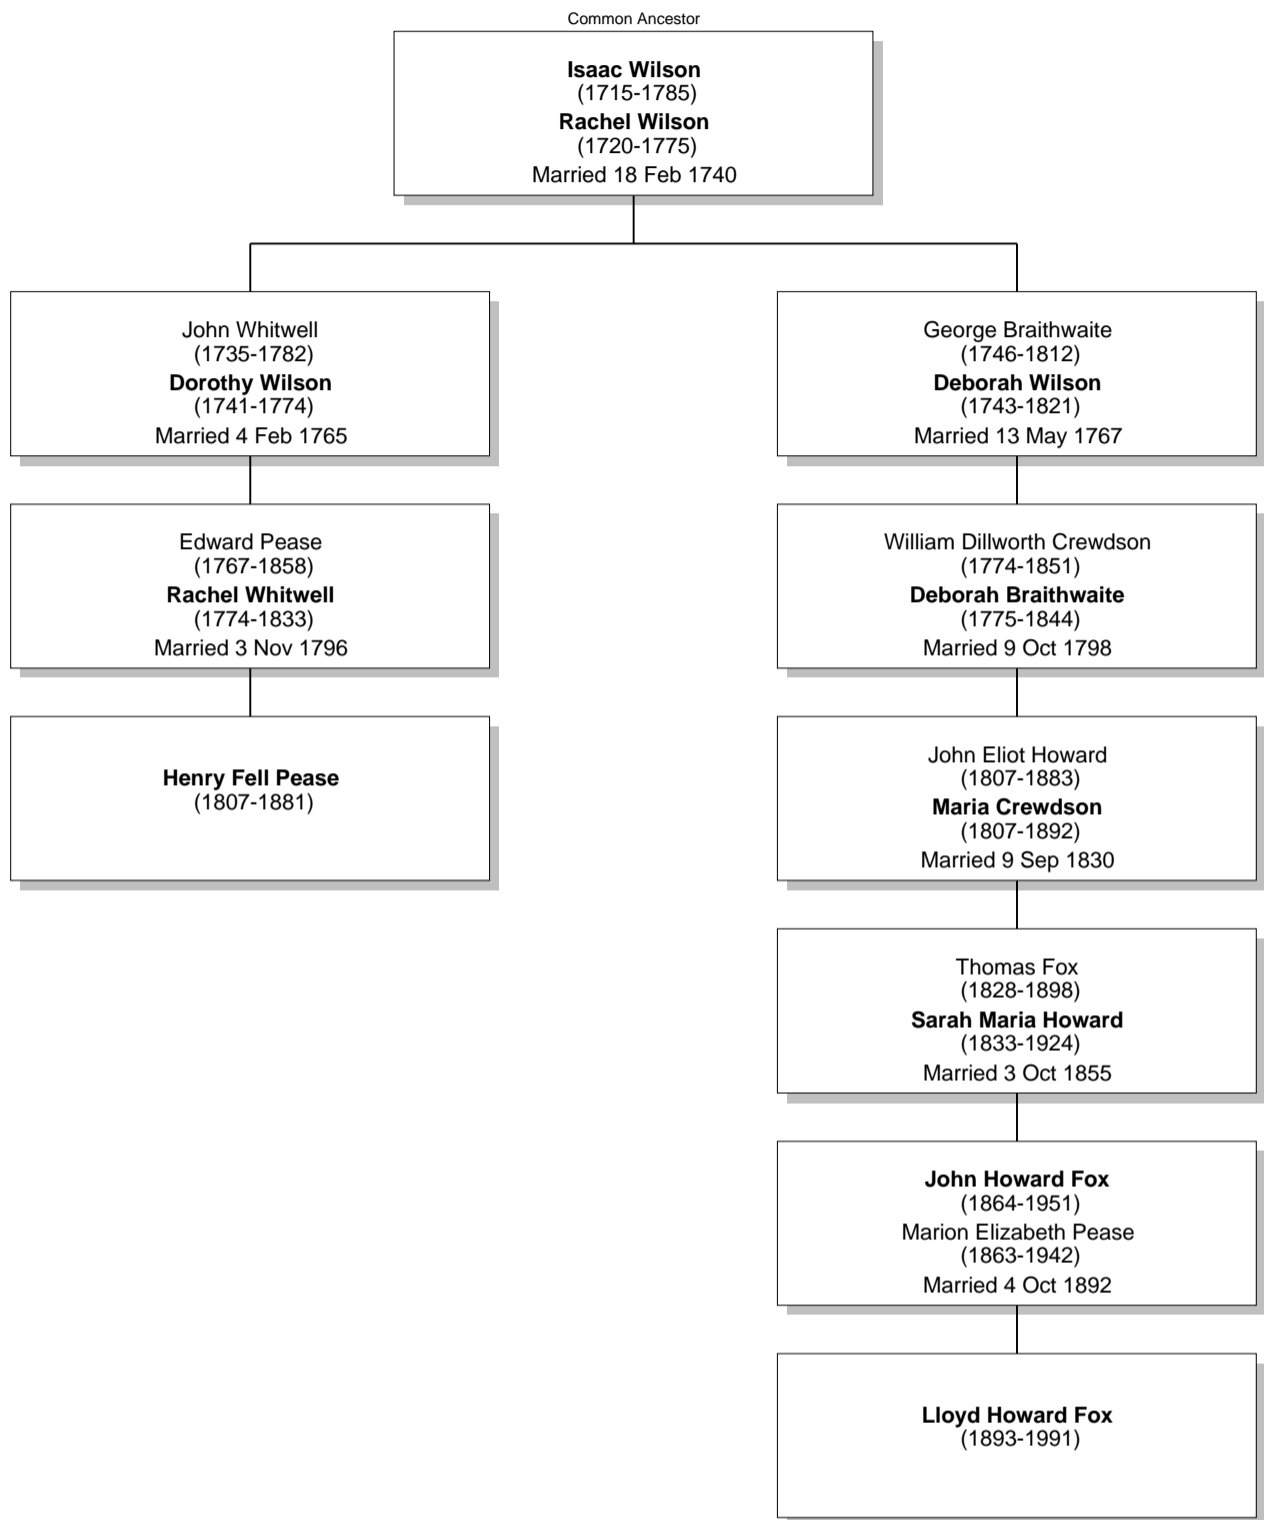

Relationship Chart

Lloyd Howard Fox is the Grandson of Henry Fell Pease

Common Ancestor

Henry Fell Pease
(1807-1881)
Mary Lloyd
(1826-1909)
Married 19 Jan 1859

John Howard Fox
(1864-1951)
Marion Elizabeth Pease
(1863-1942)
Married 4 Oct 1892

Lloyd Howard Fox
(1893-1991)

Relationship Chart

Lloyd Howard Fox is the 2nd cousin 3 times removed * of Henry Fell Pease

Relationship Chart

Lloyd Howard Fox is the 2nd cousin 3 times removed * of Henry Fell Pease

Relationship Chart

Lloyd Howard Fox is the 4th cousin twice removed * of Henry Fell Pease