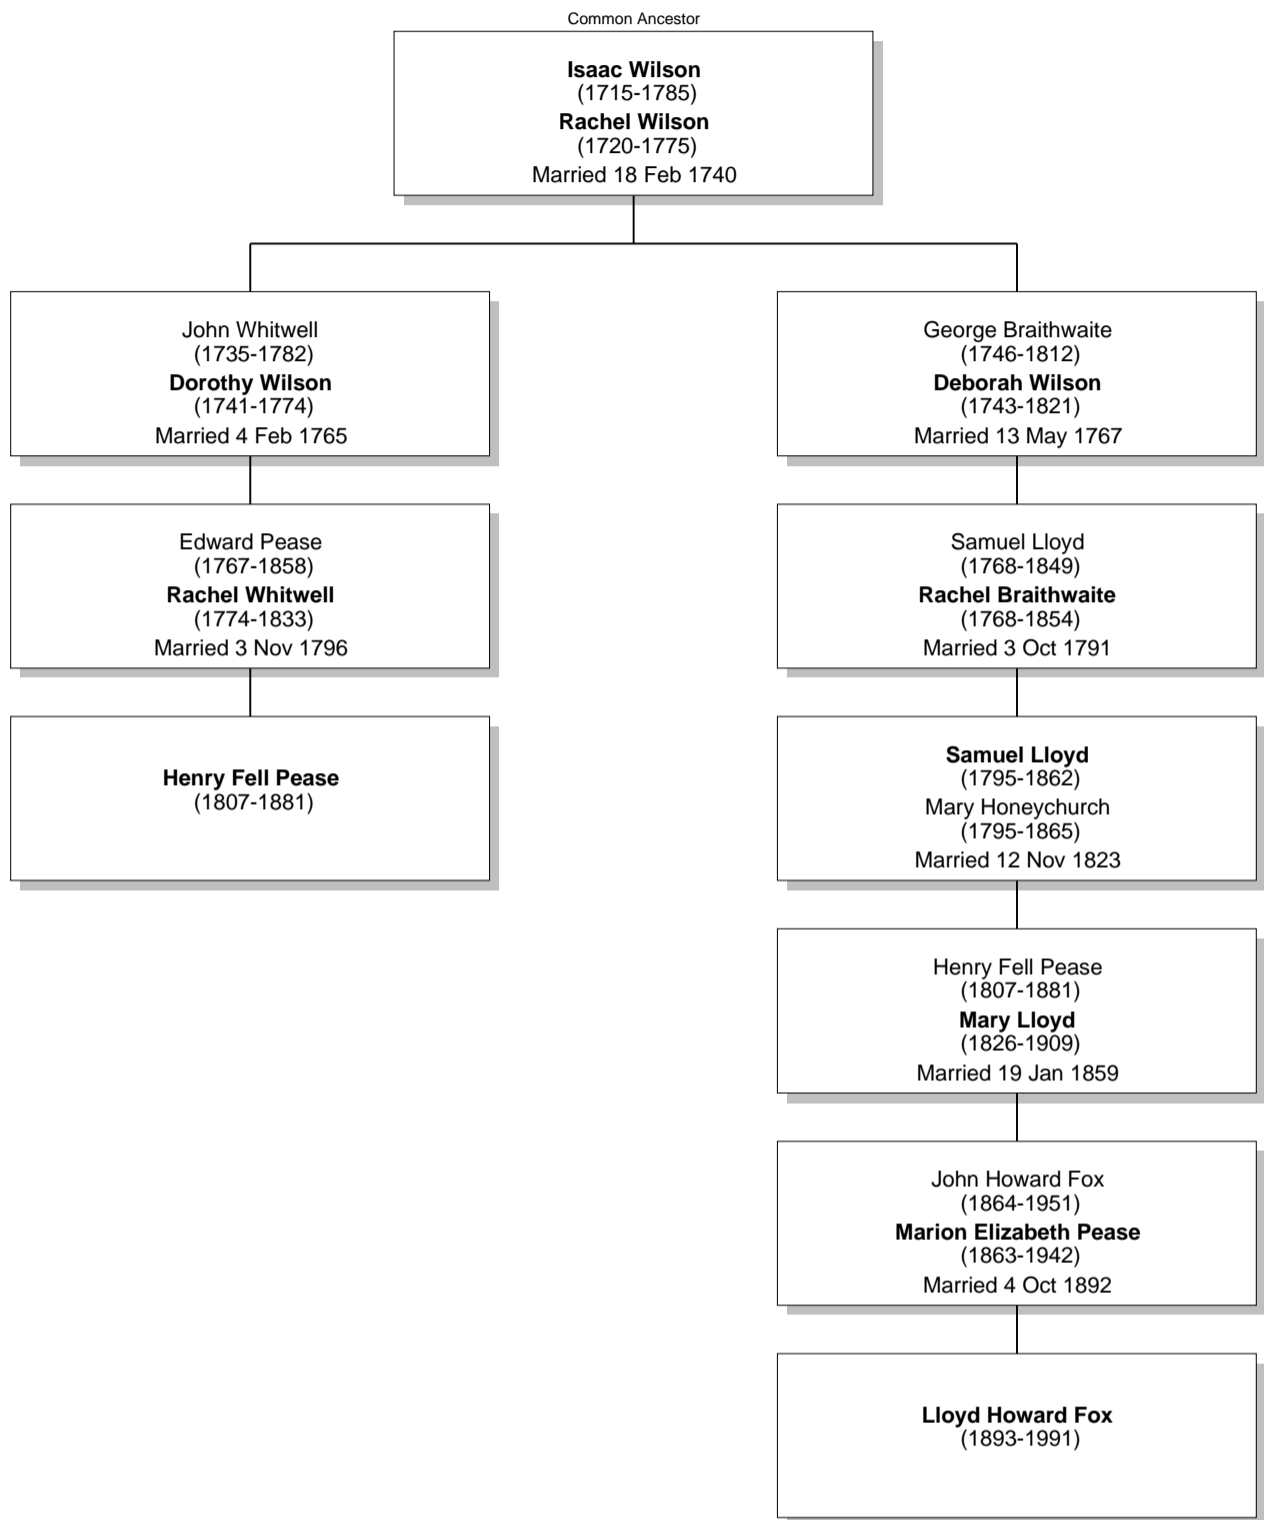

Relationship Chart

Lloyd Howard Fox is the Grandson of Henry Fell Pease

Common Ancestor

Henry Fell Pease
(1807-1881)
Mary Lloyd
(1826-1909)
Married 19 Jan 1859

John Howard Fox
(1864-1951)
Marion Elizabeth Pease
(1863-1942)
Married 4 Oct 1892

Lloyd Howard Fox
(1893-1991)

Relationship Chart

Lloyd Howard Fox is the 2nd cousin 3 times removed * of Henry Fell Pease

Relationship Chart

Lloyd Howard Fox is the 2nd cousin 3 times removed * of Henry Fell Pease

Relationship Chart

Lloyd Howard Fox is the 4th cousin twice removed * of Henry Fell Pease