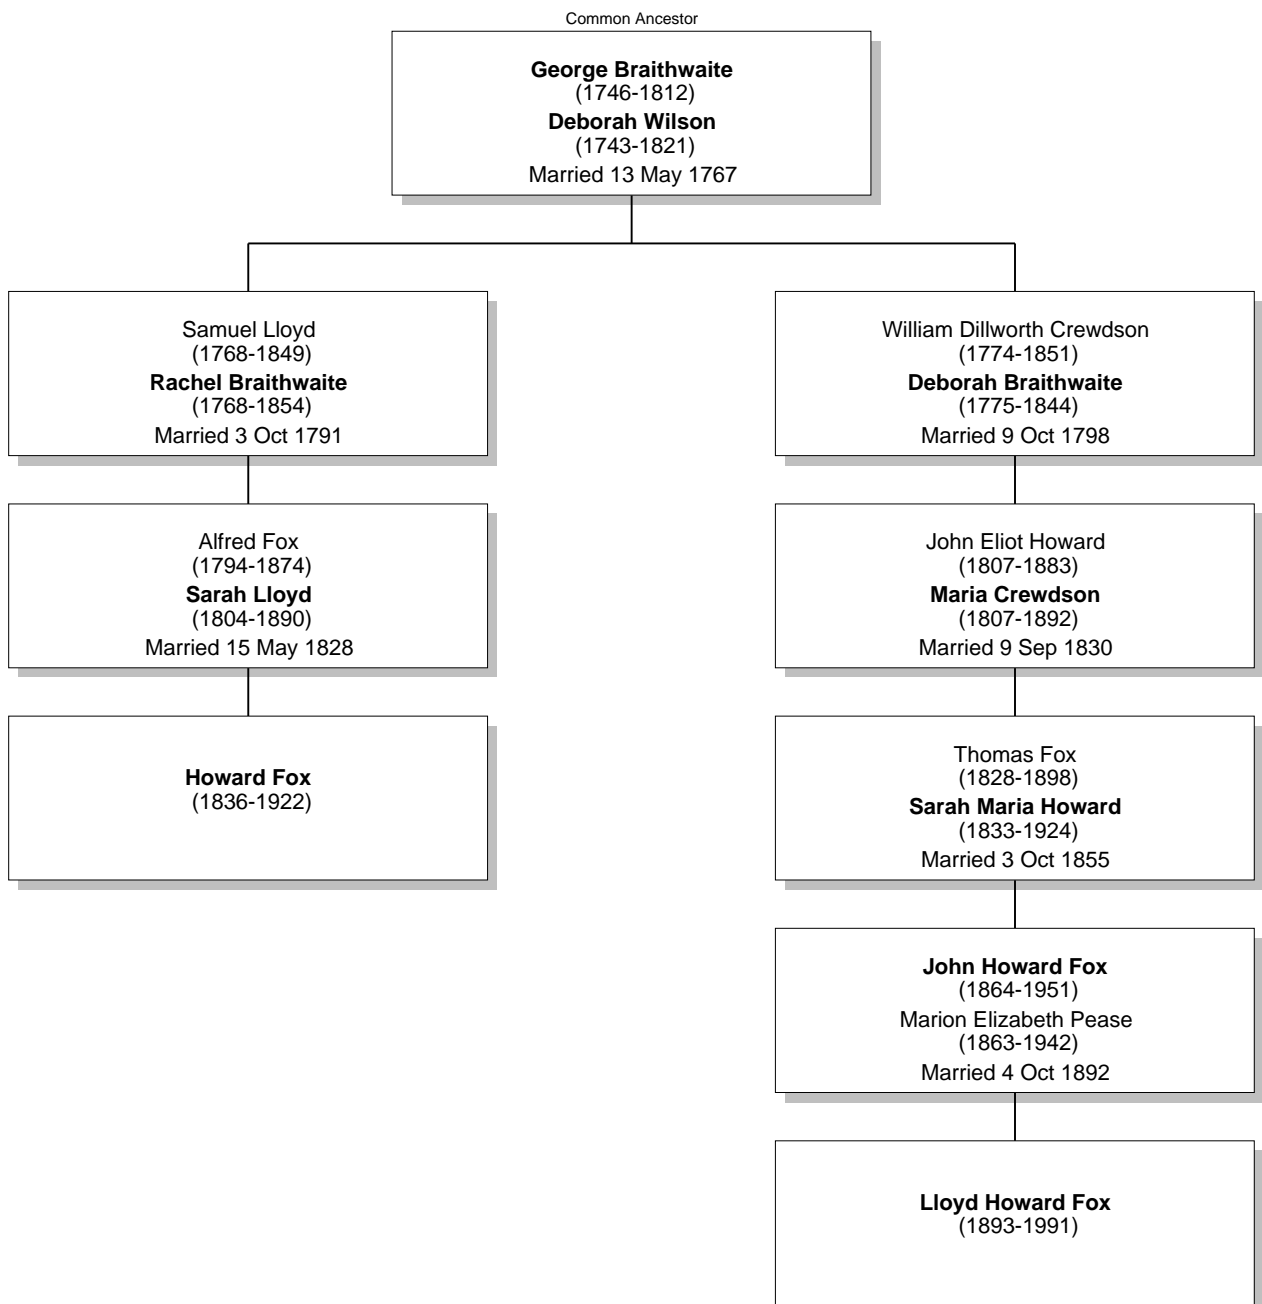

# Relationship Chart

Lloyd Howard Fox is the 1st cousin twice removed \* of Howard Fox

Common Ancestor

# Relationship Chart

Lloyd Howard Fox is the 2nd cousin twice removed \* of Howard Fox

# Relationship Chart

Lloyd Howard Fox is the 3rd cousin once removed \* of Howard Fox

Common Ancestor

**Isaac Wilson**  
(1715-1785)  
**Rachel Wilson**  
(1720-1775)  
Married 18 Feb 1740

**George Braithwaite**  
(1746-1812)  
**Deborah Wilson**  
(1743-1821)  
Married 13 May 1767

**Lloyd Howard Fox**  
(1893-1991)