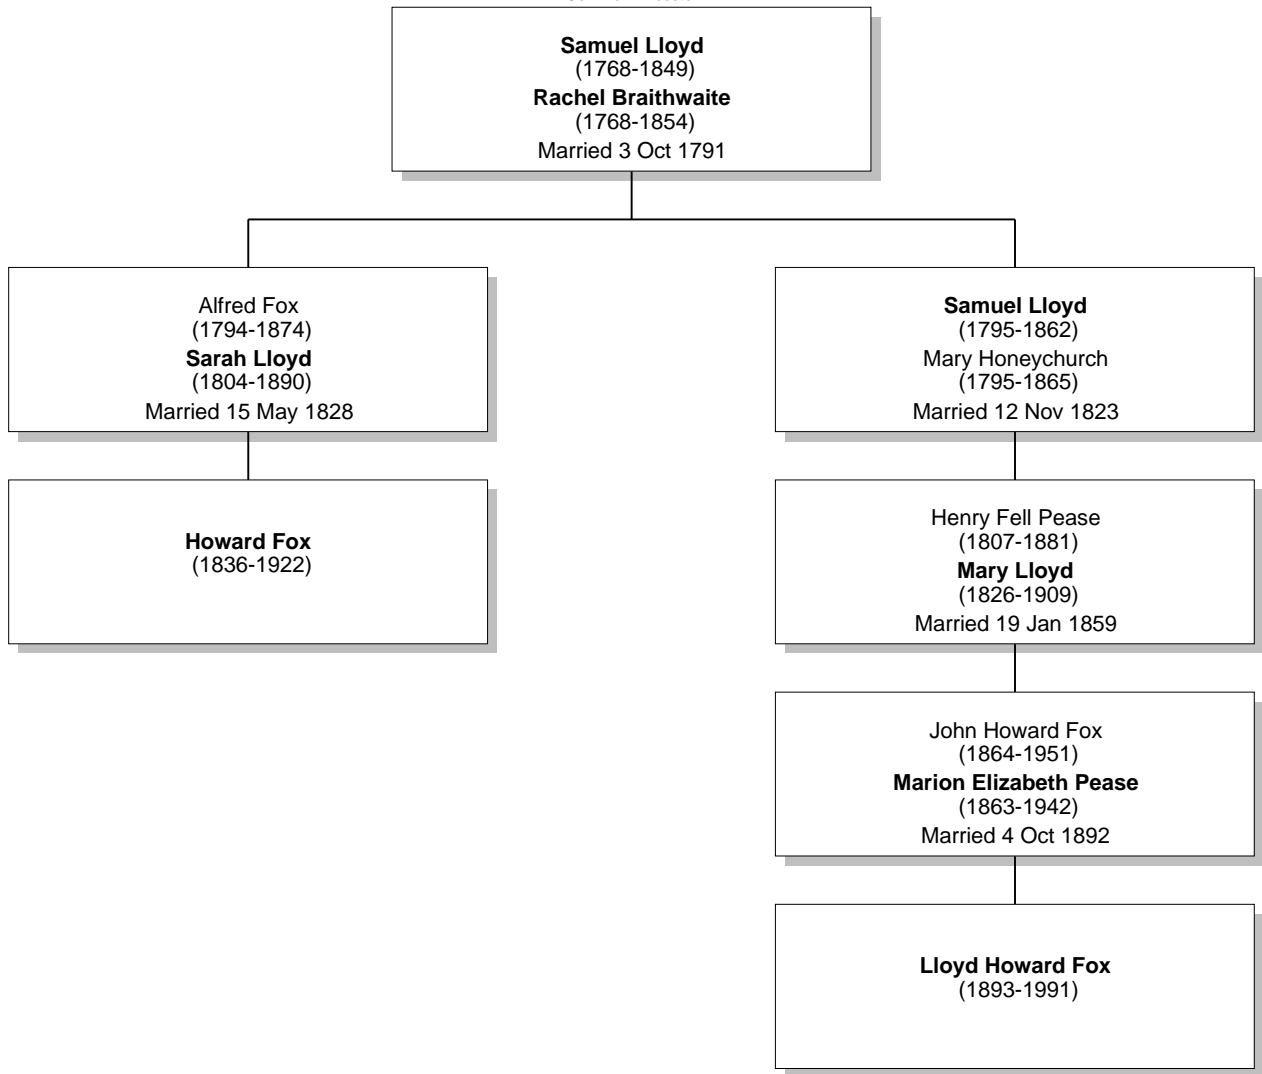

# Relationship Chart

Lloyd Howard Fox is the 1st cousin twice removed \* of Howard Fox

Common Ancestor

# Relationship Chart

Lloyd Howard Fox is the 2nd cousin twice removed \* of Howard Fox

# Relationship Chart

Lloyd Howard Fox is the 3rd cousin once removed \* of Howard Fox

Common Ancestor

**Isaac Wilson**  
(1715-1785)  
**Rachel Wilson**  
(1720-1775)  
Married 18 Feb 1740

**George Braithwaite**  
(1746-1812)  
**Deborah Wilson**  
(1743-1821)  
Married 13 May 1767