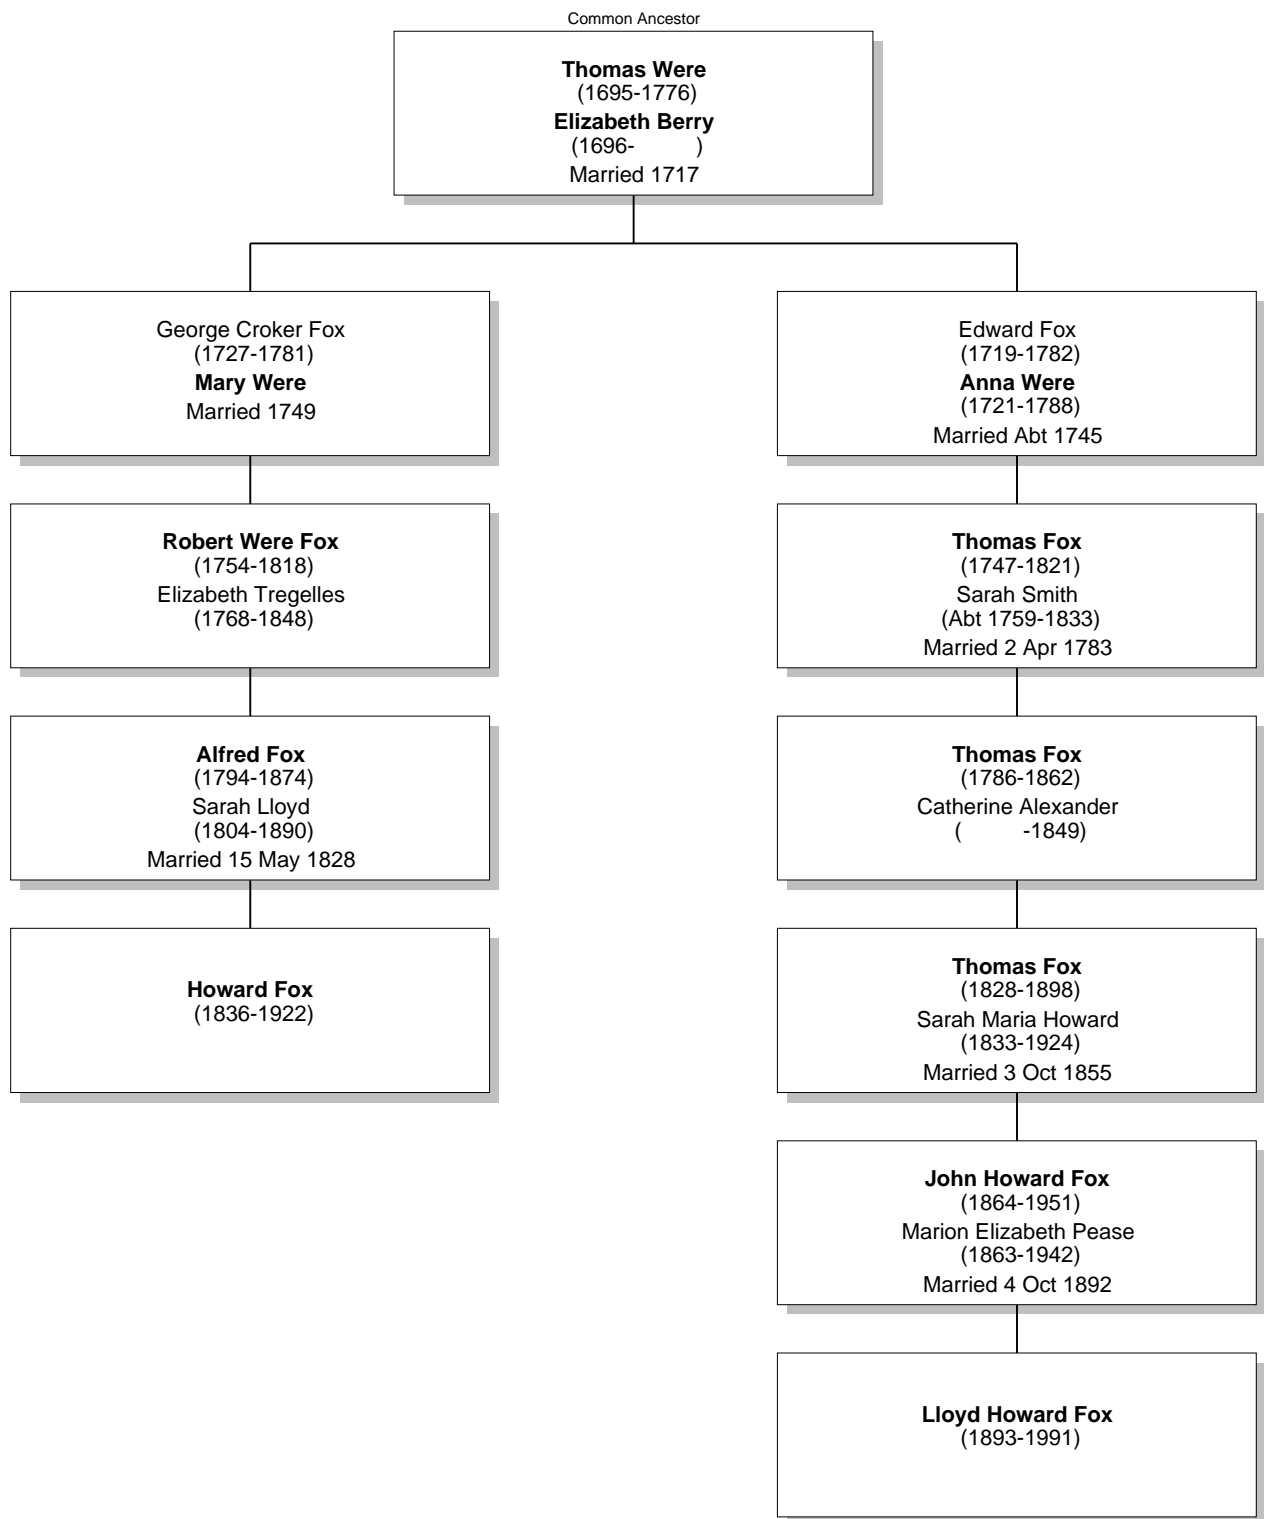

# Relationship Chart

Lloyd Howard Fox is the 1st cousin twice removed \* of Howard Fox

Common Ancestor

**Alfred Fox**  
(1794-1874)  
**Sarah Lloyd**  
(1804-1890)  
Married 15 May 1828

**Henry Fell Pease**  
(1807-1881)  
**Mary Lloyd**  
(1826-1909)  
Married 19 Jan 1859

**Howard Fox**  
(1836-1922)

**John Howard Fox**  
(1864-1951)  
**Marion Elizabeth Pease**  
(1863-1942)  
Married 4 Oct 1892

**Lloyd Howard Fox**  
(1893-1991)

# Relationship Chart

Lloyd Howard Fox is the 3rd cousin twice removed \* of Howard Fox