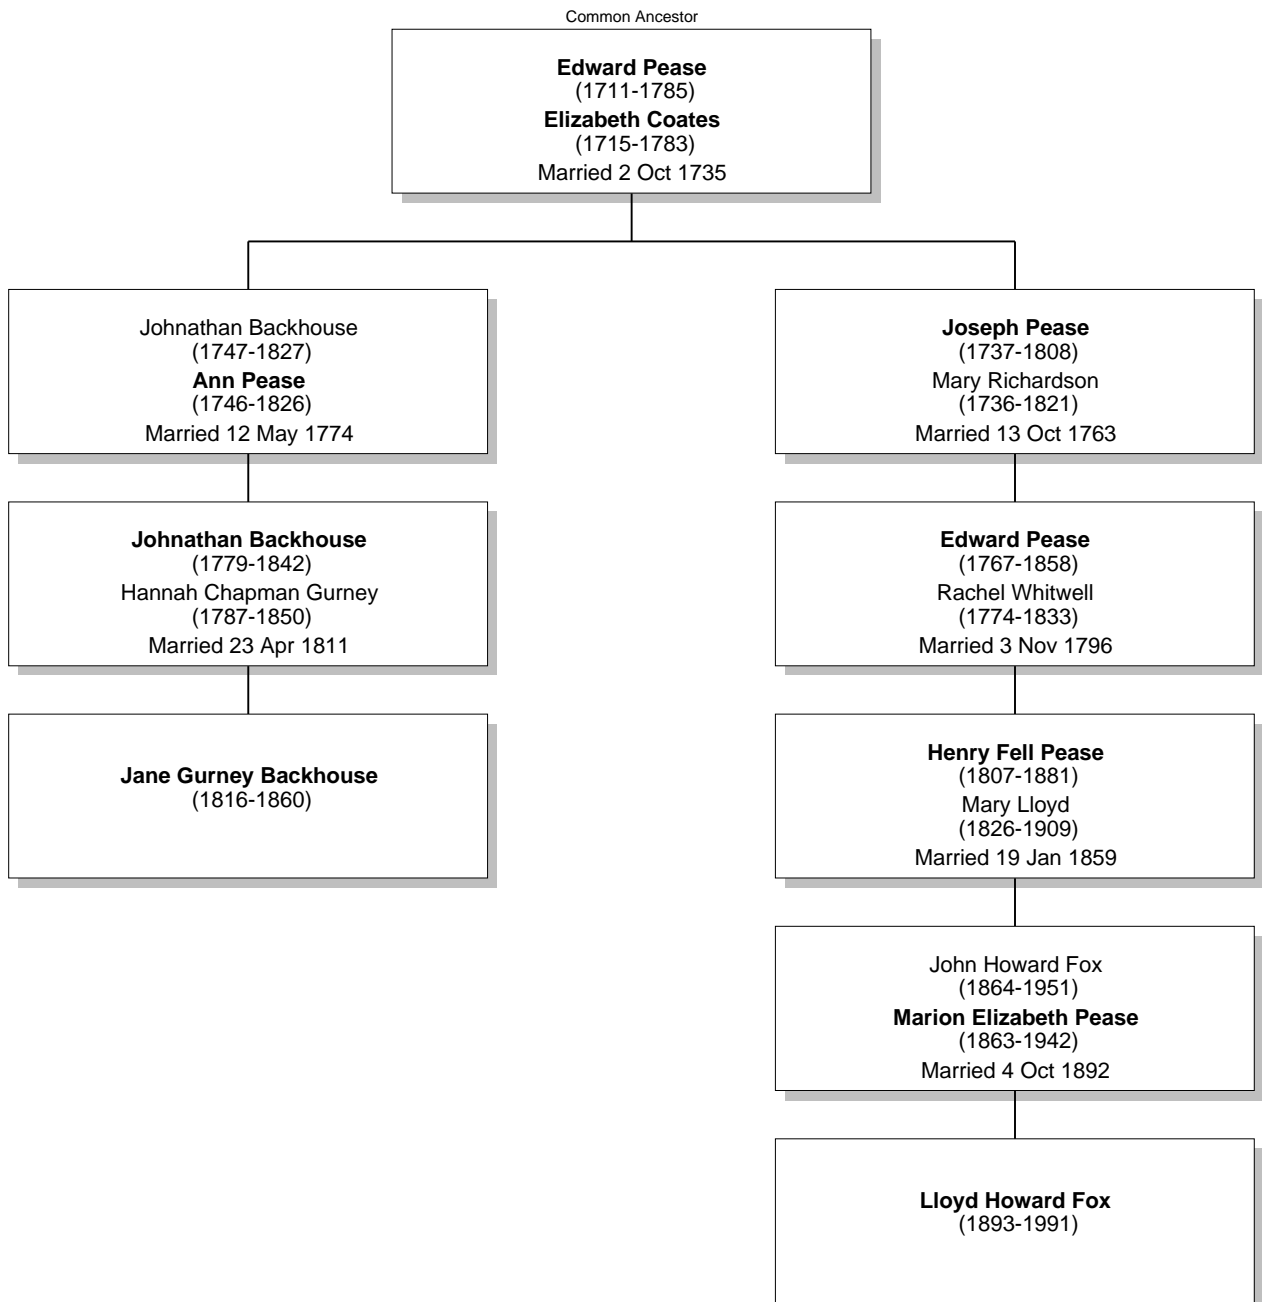

Relationship Chart

Lloyd Howard Fox is the 2nd cousin twice removed * of Jane Gurney Backhouse

Relationship Chart

Lloyd Howard Fox is the Husband of 3rd cousin twice removed * of Jane Gurney Backhouse